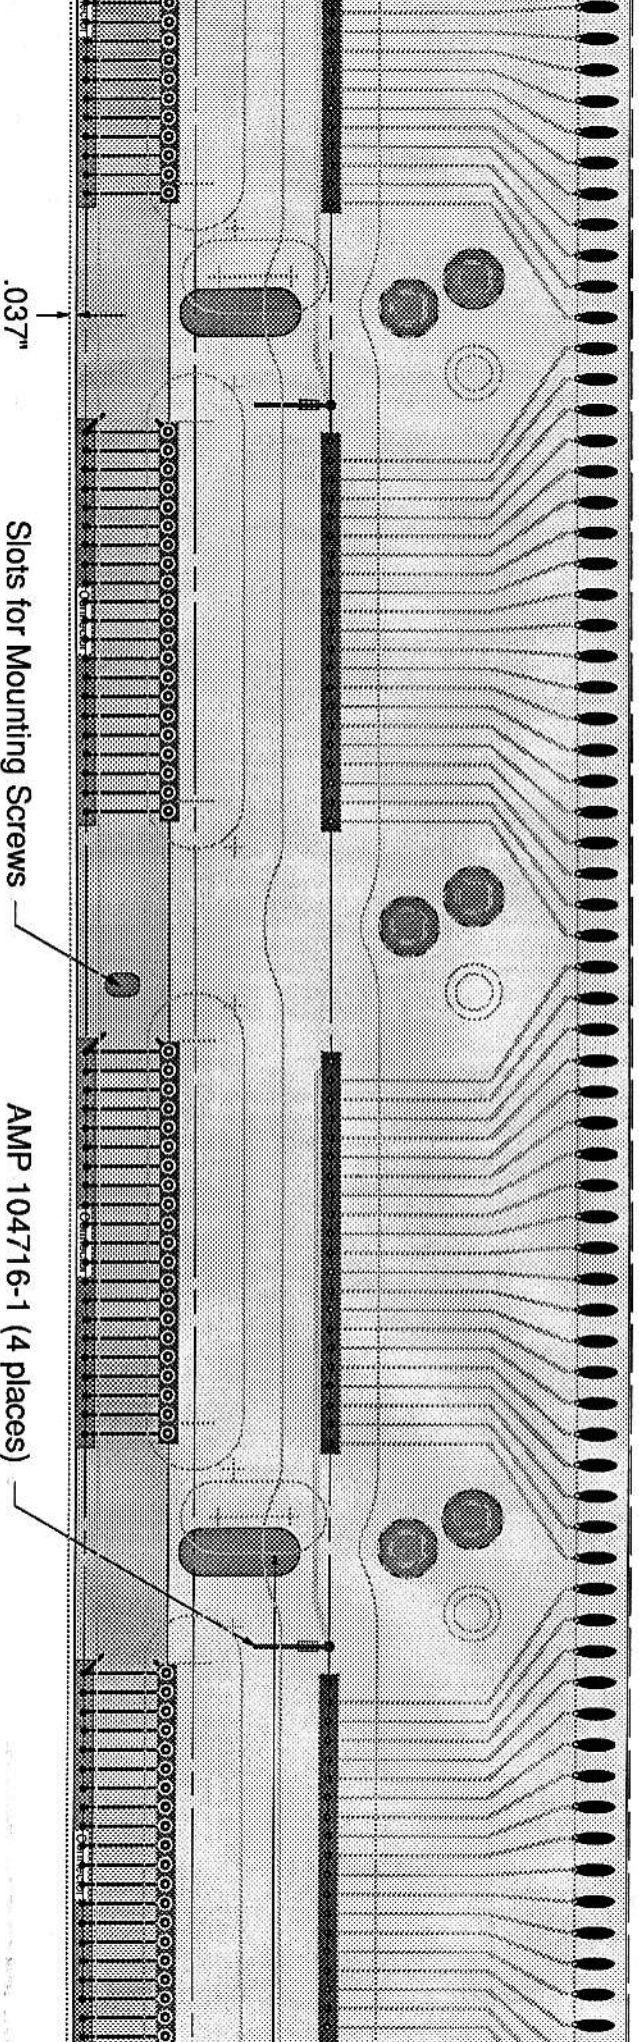

Flexless High Voltage

28.240"

27.873"

.037"

Slots for Mounting Screws

AMP 104716-1 (4 places)

SCALE: 1X

Anode Wire Mount

As Viewed from the Aluminium Strongback