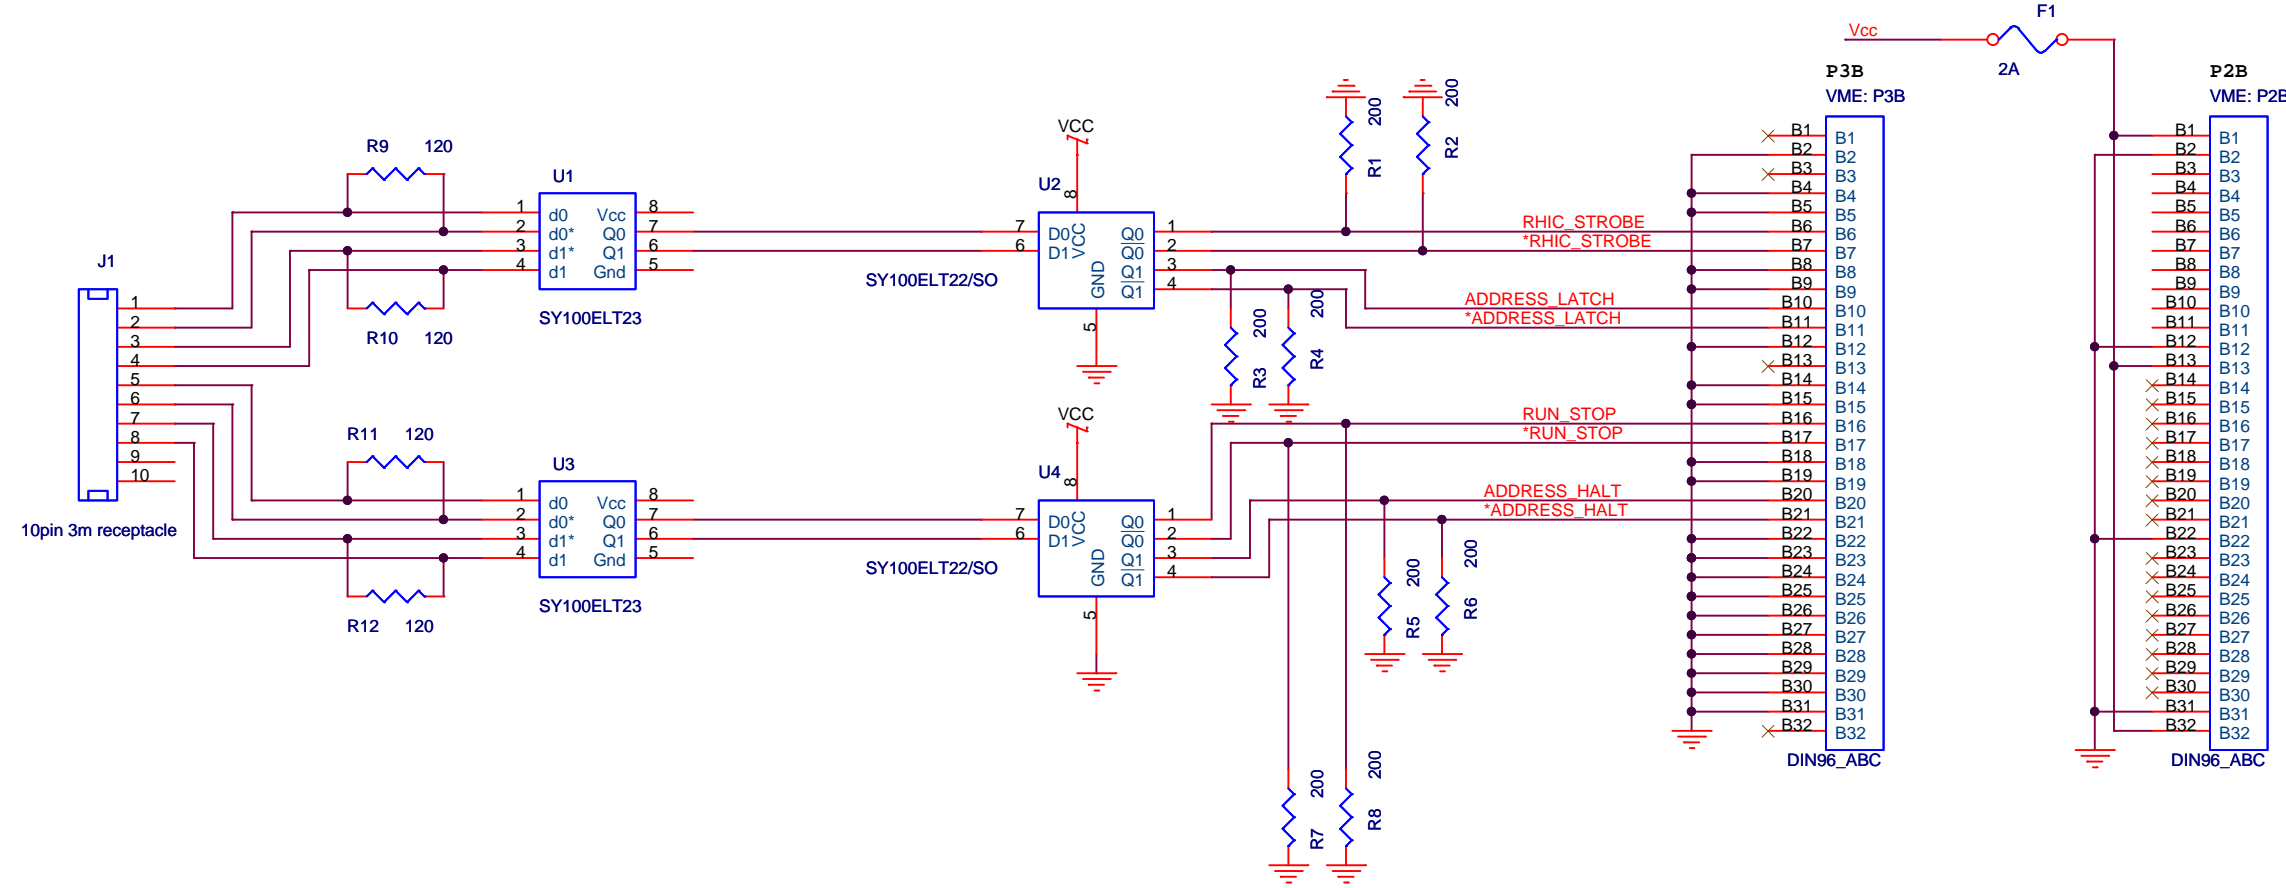

reverse female DINNs

RCF cable input

Back-of-Crate Card

6U x 220mm

Title		
QT32_BOC		
Size	Document Number	Rev
B	<Doc>	<RevCode>
Date:	Thursday, January 25, 2007	Sheet 1 of 1