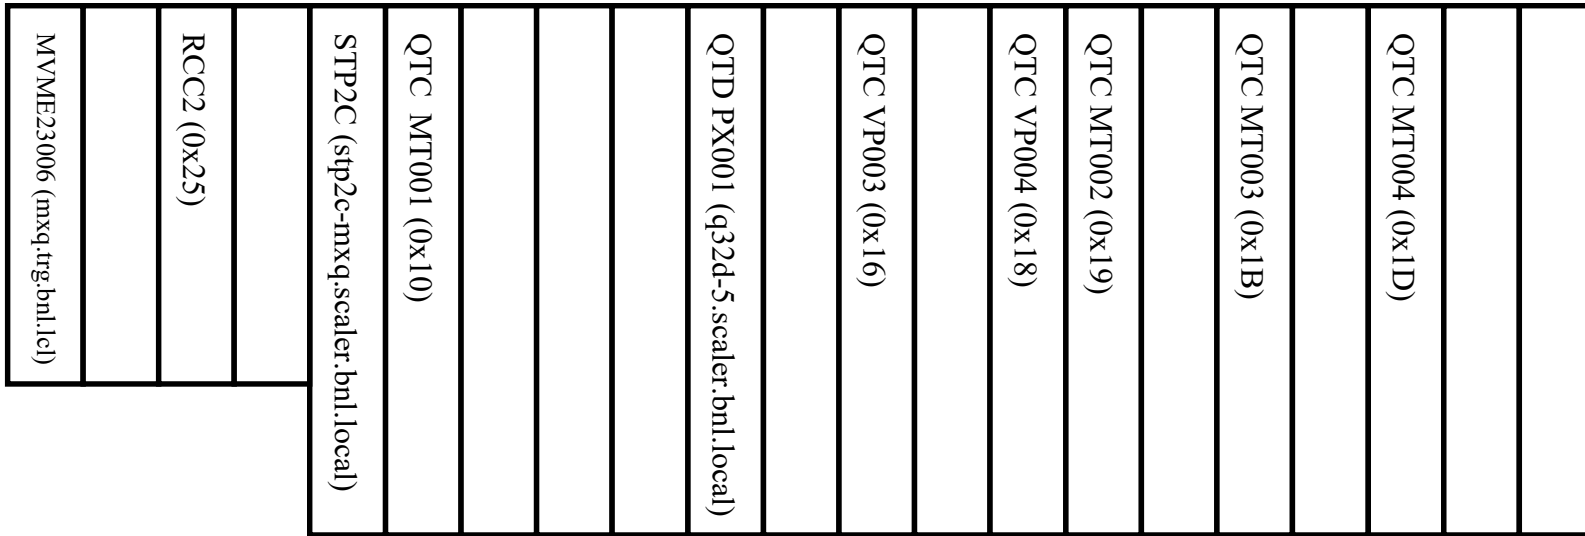

STAR Trigger MXQ Crate Layout

front:

RCF2:

back:

south platform rack 1A-6

9-may-2023 j.engelage

Note: IPnames are subject to change.