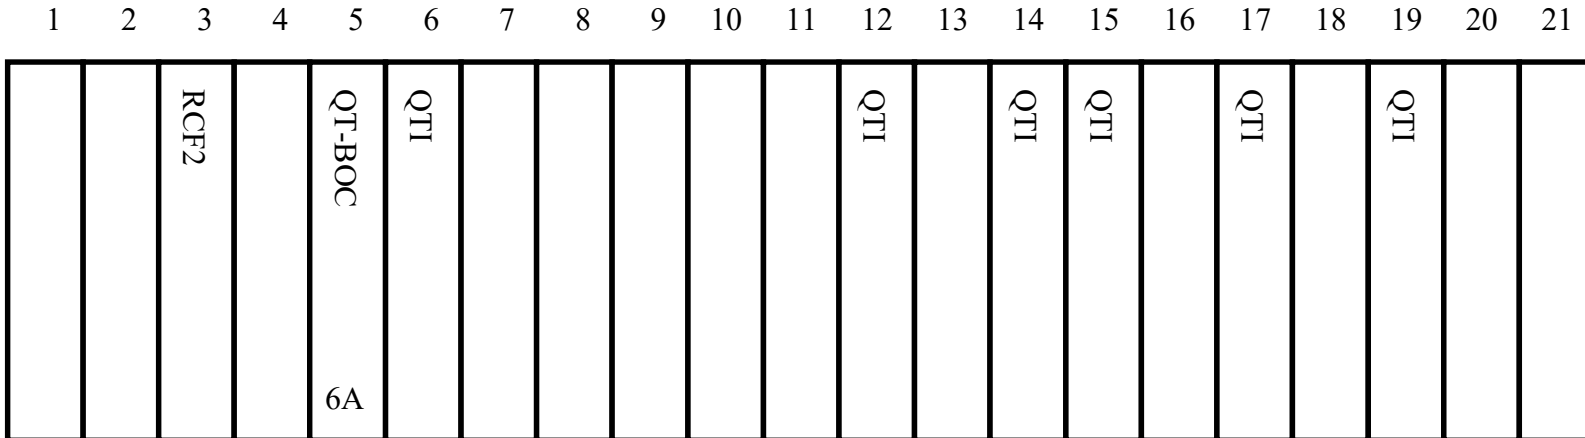

STAR Trigger MXQ Crate Layout

front:

RCF2:

back:

south platform rack 1A-6

9-may-2023 j.engelage

Note: IPnames are subject to change.