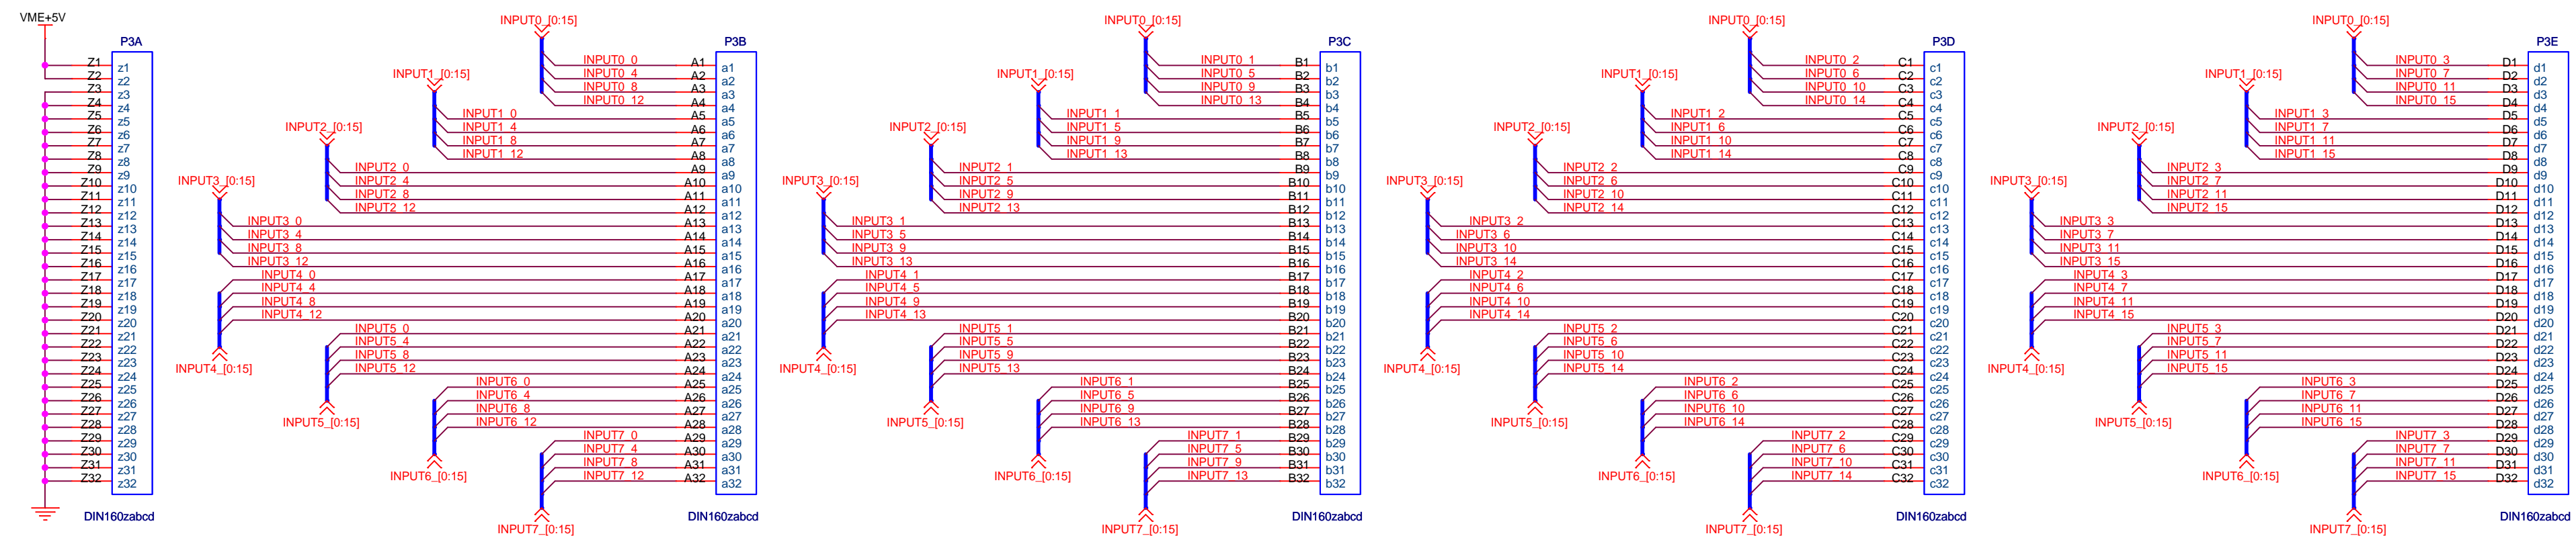

VME CONNECTOR P2

VME CONNECTOR P3

CHAIN BLOCK OUT TO NEIGHBORING DSM MODULE

CHAIN BLOCK IN FROM NEIGHBORING DSM MODULE