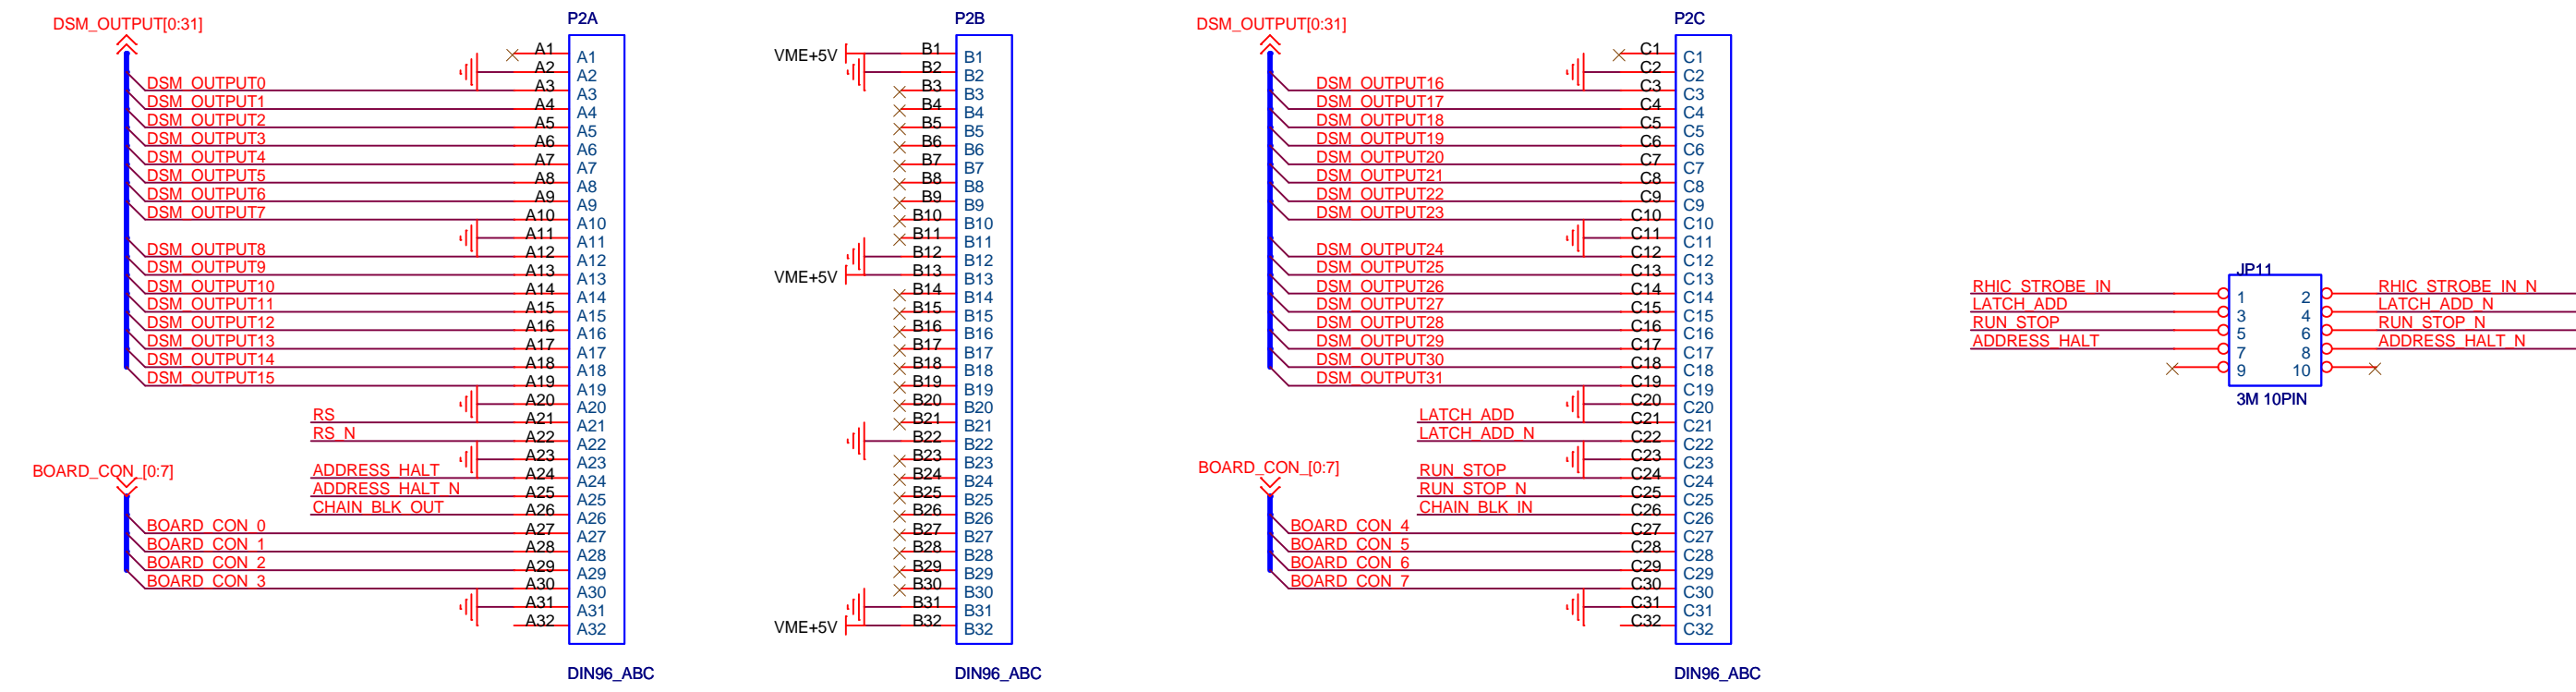

VME CONNECTOR P2

VME CONNECTOR P3

CHAIN BLOCK OUT TO NEIGHBORING DSM MODULE

CHAIN BLOCK IN FROM NEIGHBORING DSM MODULE