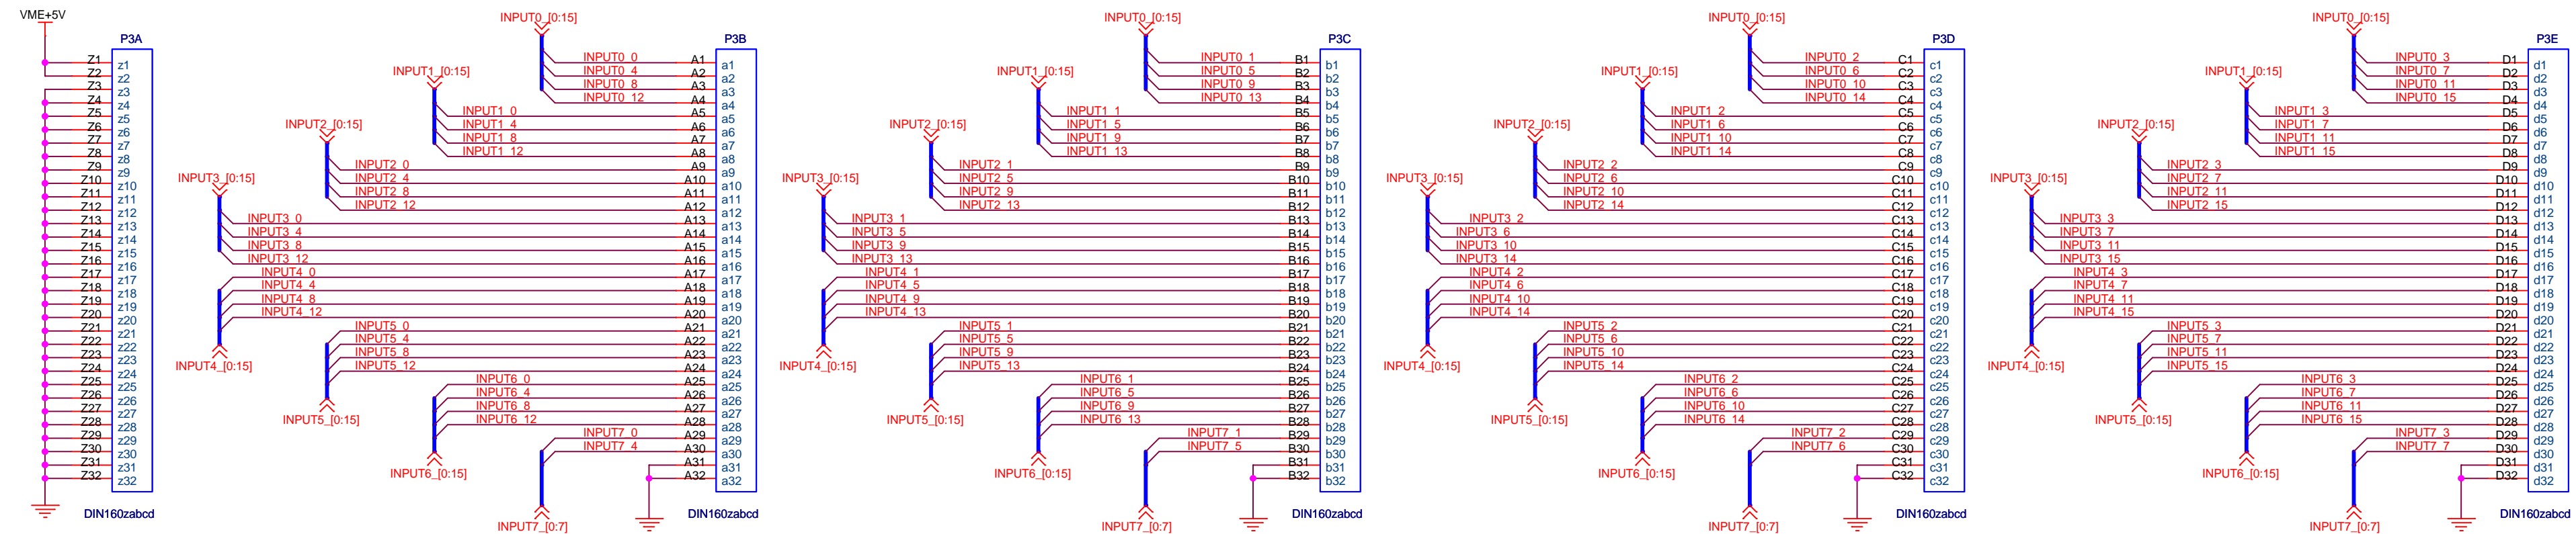

VME CONNECTOR P2

VME CONNECTOR P3

CHAIN BLOCK OUT TO NEIGHBORING DSM MODULE

CHAIN BLOCK IN FROM NEIGHBORING DSM MODULE