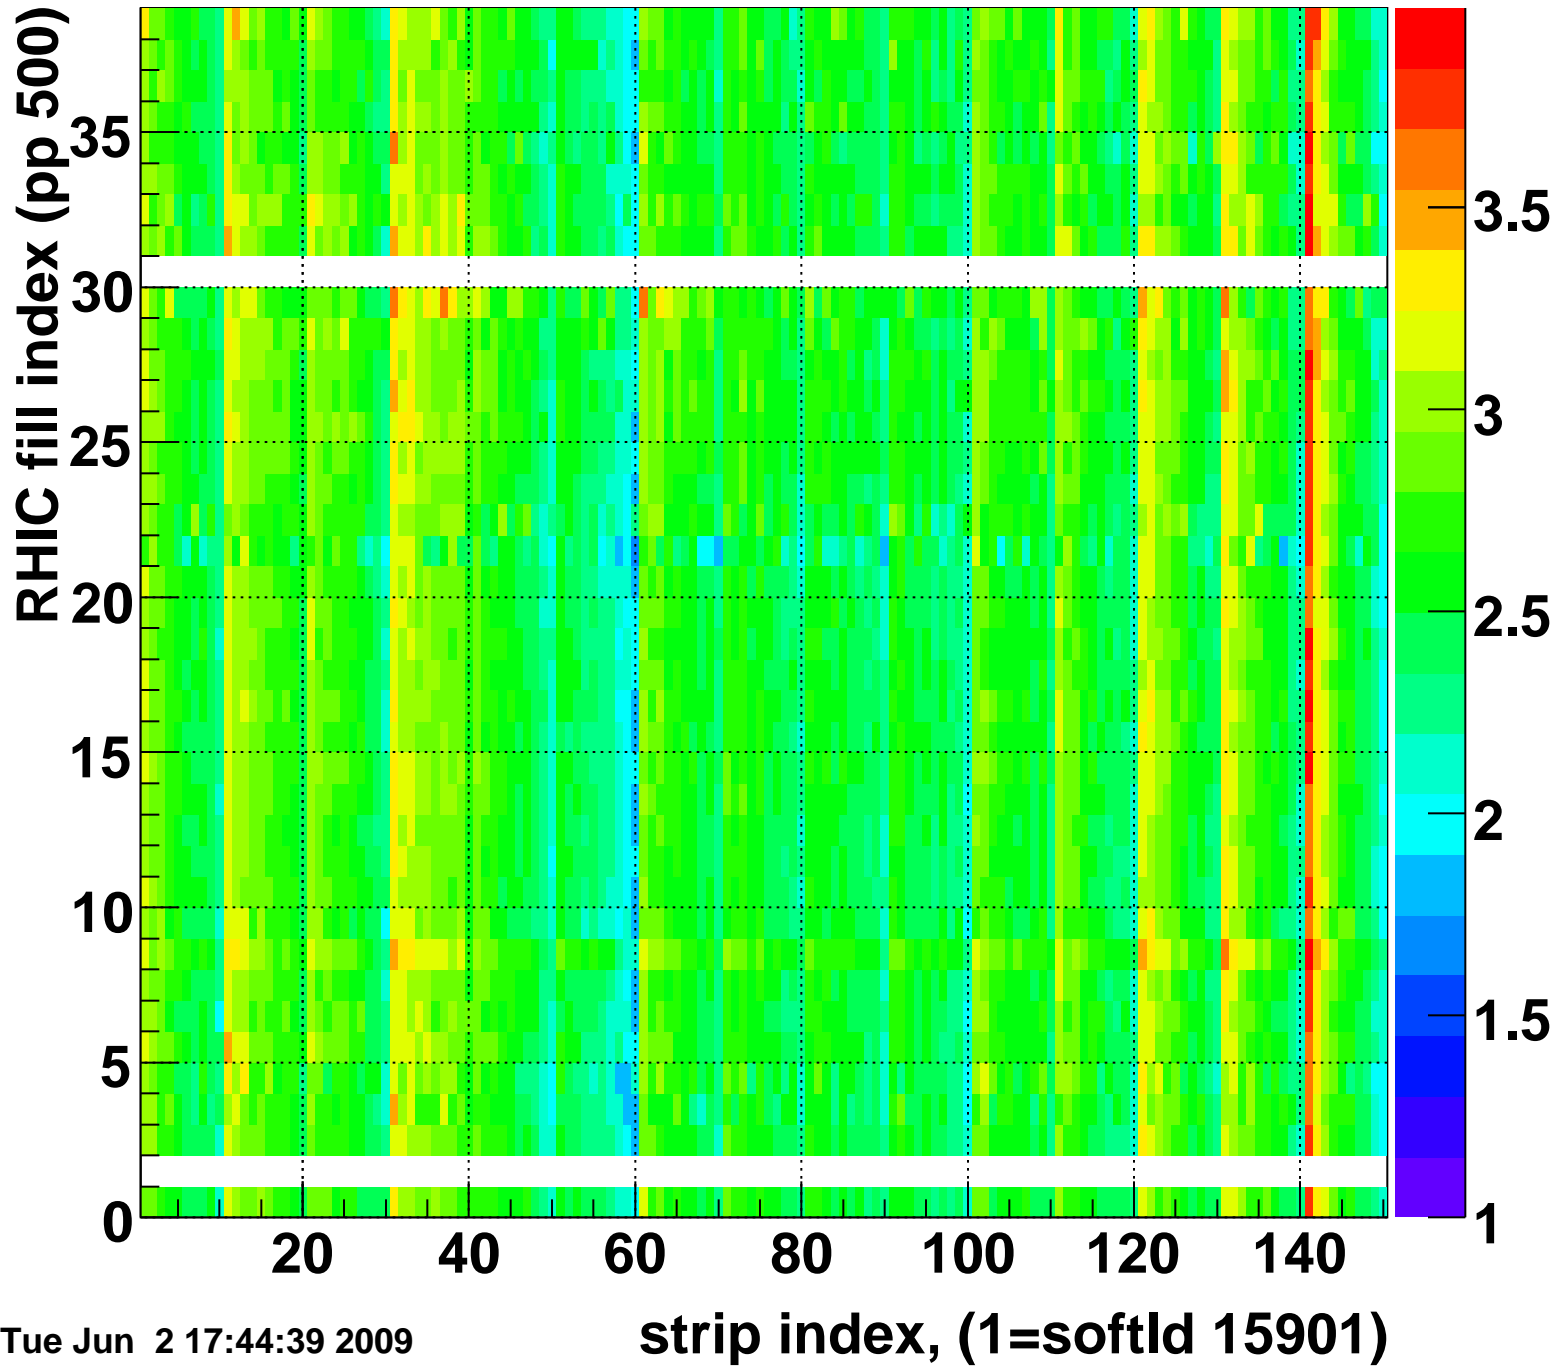

Mpv of ped residuum (ADC), BSMDE mod=107, good strips

Entries 12

Tue Jun 2 17:44:38 2009

Rms of ped residuum (ADC), BSMDE mod=107, good strips

Entries 5550

Tue Jun 2 17:44:38 2009

Bad strips (color=error bits), BSMDE mod=107

Entries 300

Tue Jun 2 17:44:38 2009

Mpv of ped residuum (ADC), BSMDP mod=107, good strips

Entries 56

Tue Jun 2 17:44:38 2009

Rms of ped residuum (ADC), BSMDP mod=107, good strips

Entries 5550

Tue Jun 2 17:44:39 2009

Bad strips (color=error bits), BSMDE mod=107

Entries 300

Tue Jun 2 17:44:39 2009