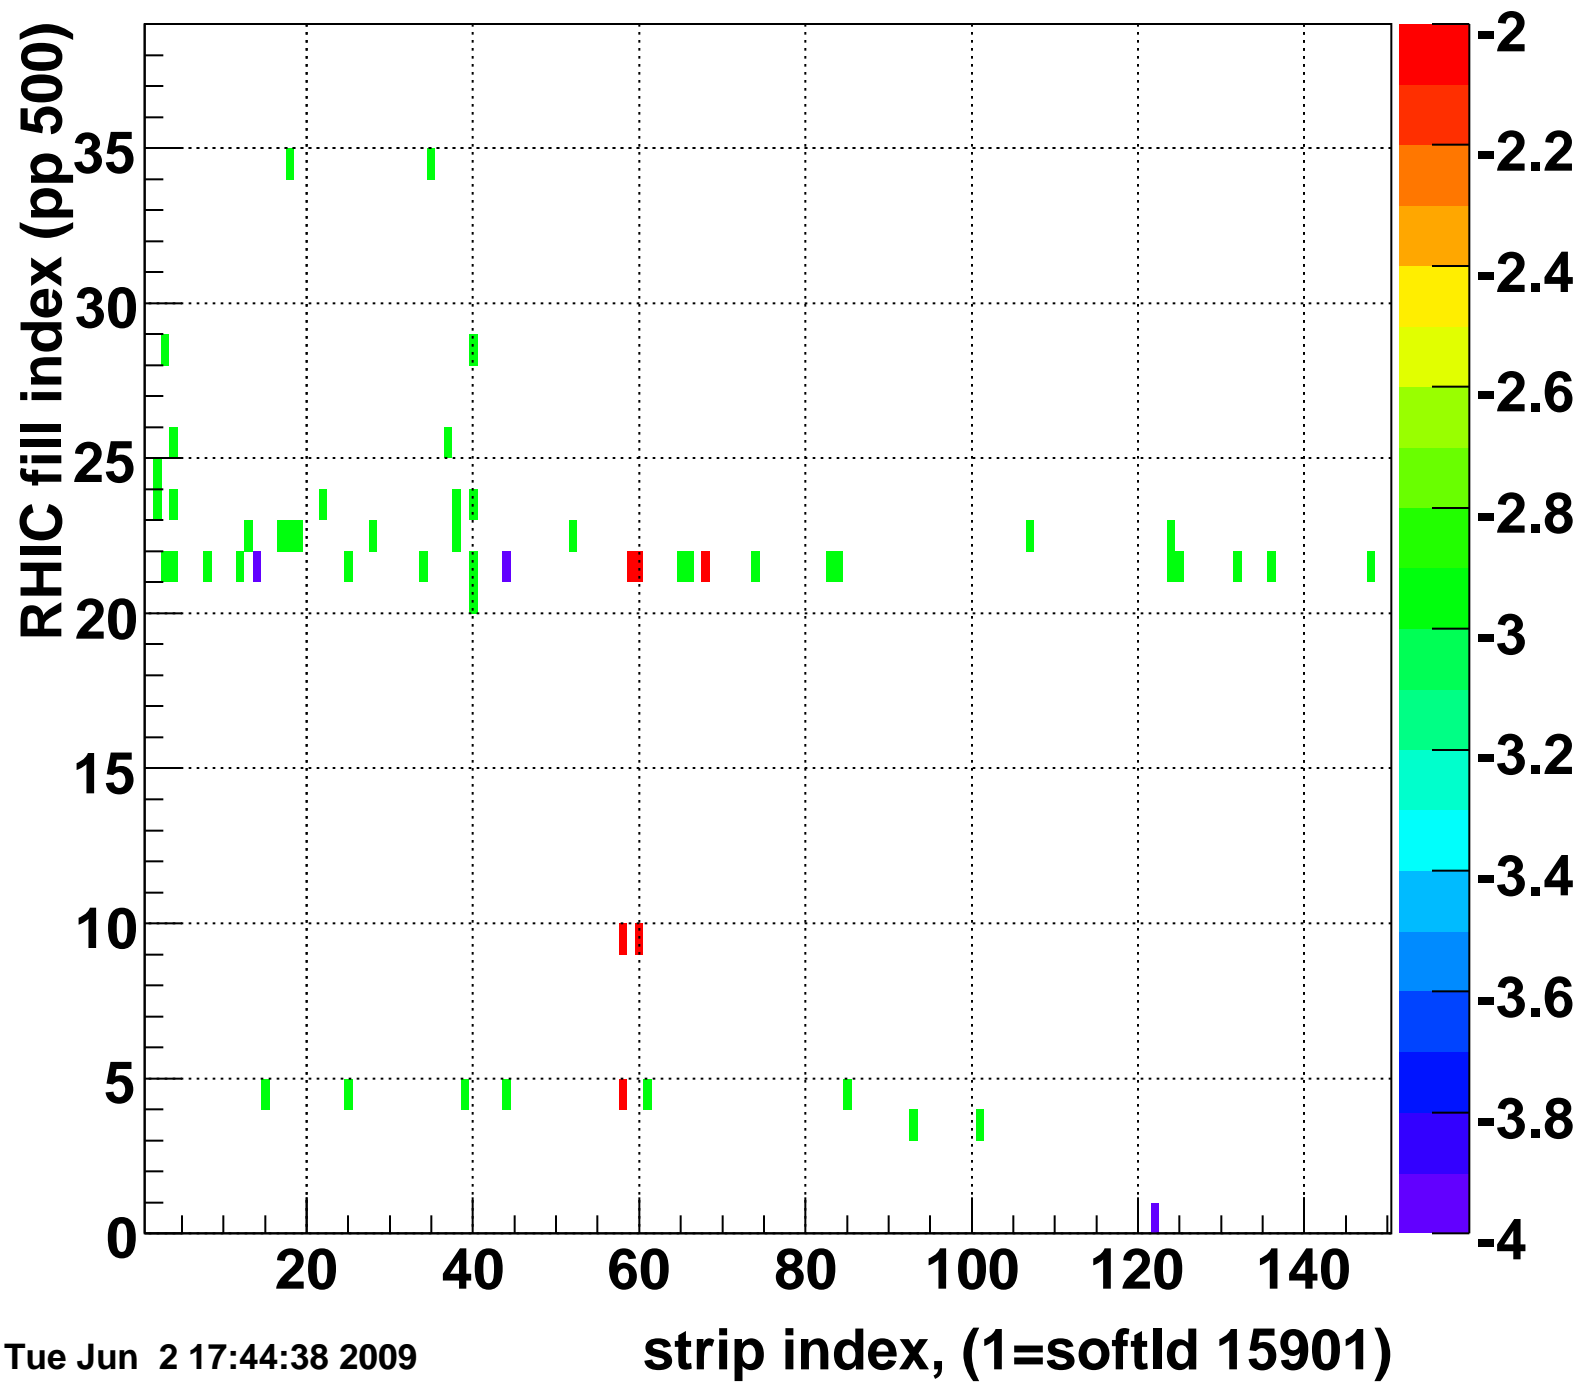

Mpv of ped residuum (ADC), BSMDE mod=107, good strips

Entries 12

Tue Jun 2 17:44:38 2009

Rms of ped residuum (ADC), BSMDE mod=107, good strips

Entries 5550

Tue Jun 2 17:44:38 2009

Bad strips (color=error bits), BSMDE mod=107

Entries 300

Tue Jun 2 17:44:38 2009

Mpv of ped residuum (ADC), BSMDP mod=107, good strips

Entries 56

Tue Jun 2 17:44:38 2009

Rms of ped residuum (ADC), BSMDP mod=107, good strips

Entries 5550

Tue Jun 2 17:44:39 2009

Bad strips (color=error bits), BSMDE mod=107

Entries 300

Tue Jun 2 17:44:39 2009