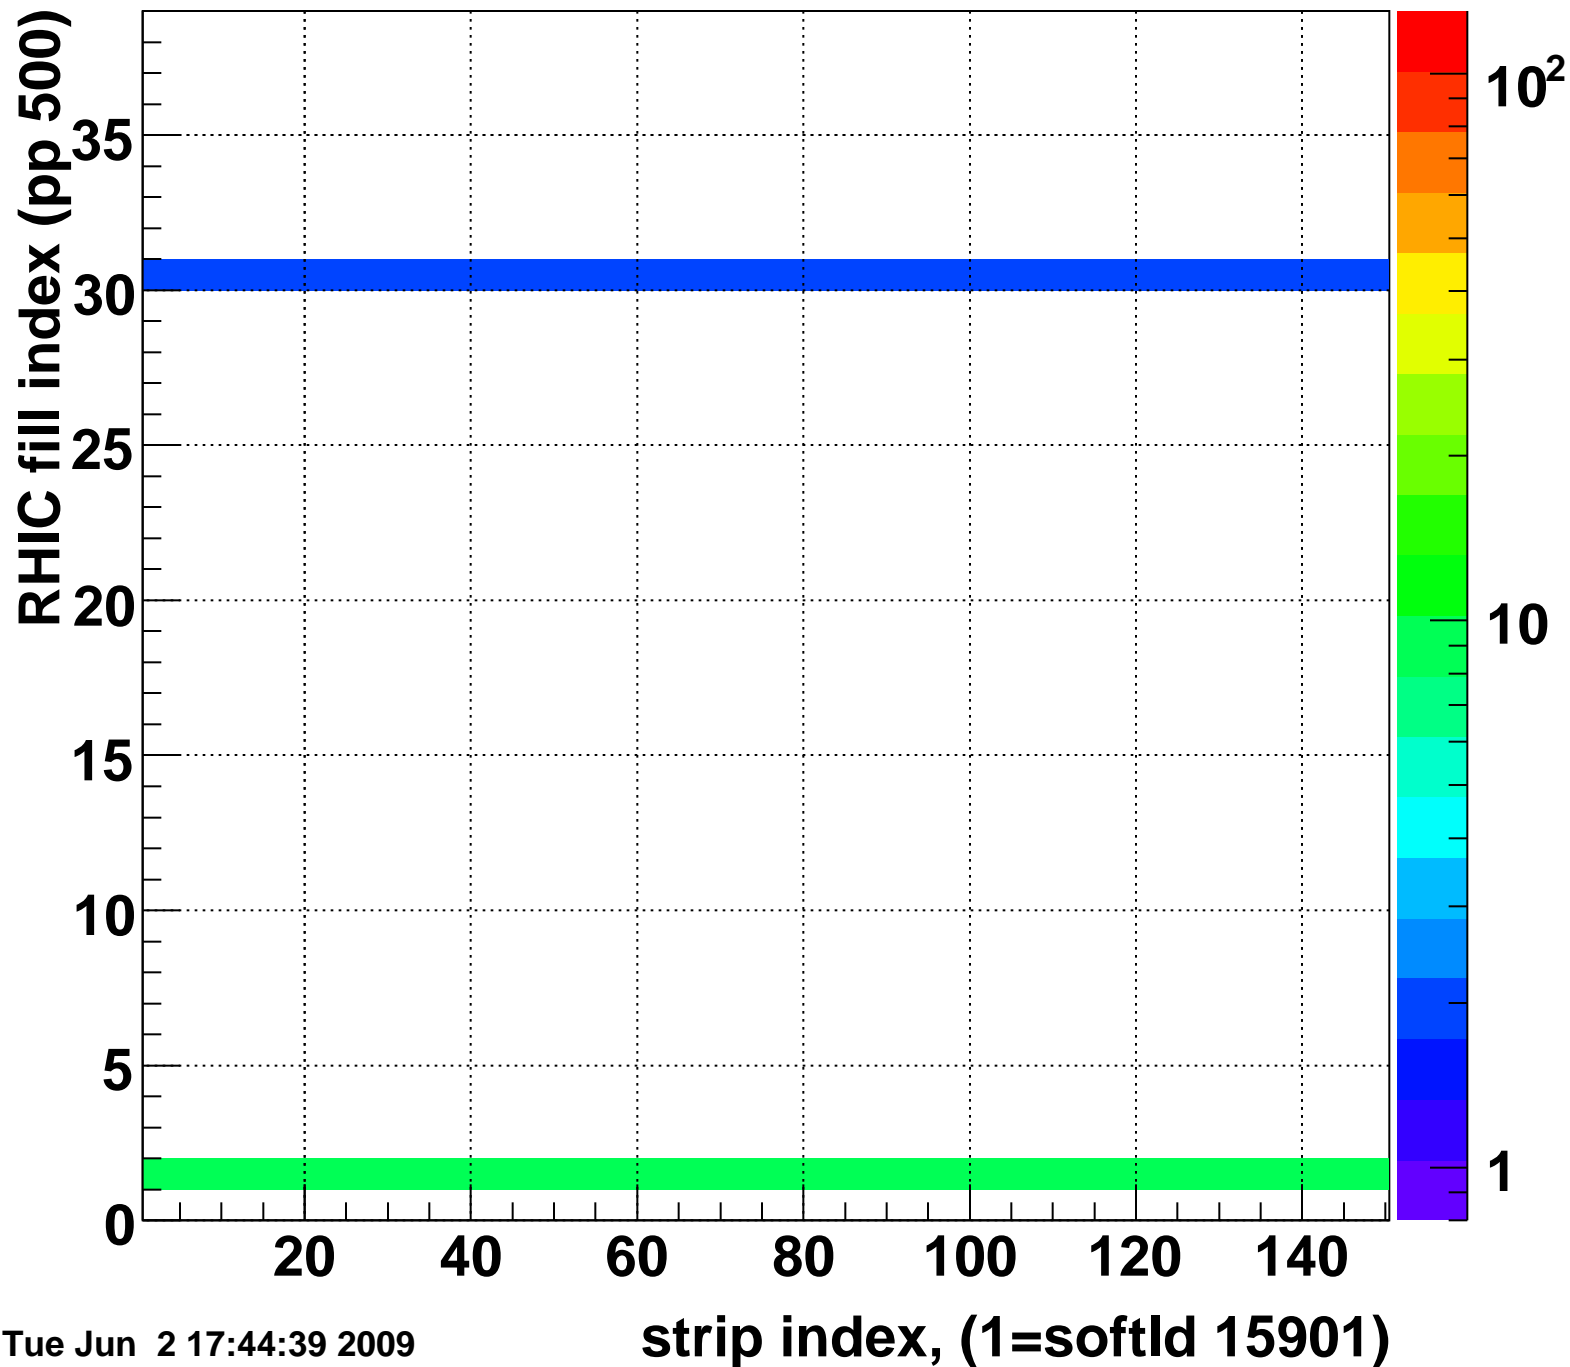

Mpv of ped residuum (ADC), BSMDE mod=107, good strips

Entries 12

Tue Jun 2 17:44:38 2009

Rms of ped residuum (ADC), BSMDE mod=107, good strips

Entries 5550

Tue Jun 2 17:44:38 2009

Bad strips (color=error bits), BSMDE mod=107

Entries 300

Tue Jun 2 17:44:38 2009

Mpv of ped residuum (ADC), BSMDP mod=107, good strips

Entries 56

Tue Jun 2 17:44:38 2009

Rms of ped residuum (ADC), BSMDP mod=107, good strips

Entries 5550

Tue Jun 2 17:44:39 2009

Bad strips (color=error bits), BSMDE mod=107

Entries 300

Tue Jun 2 17:44:39 2009