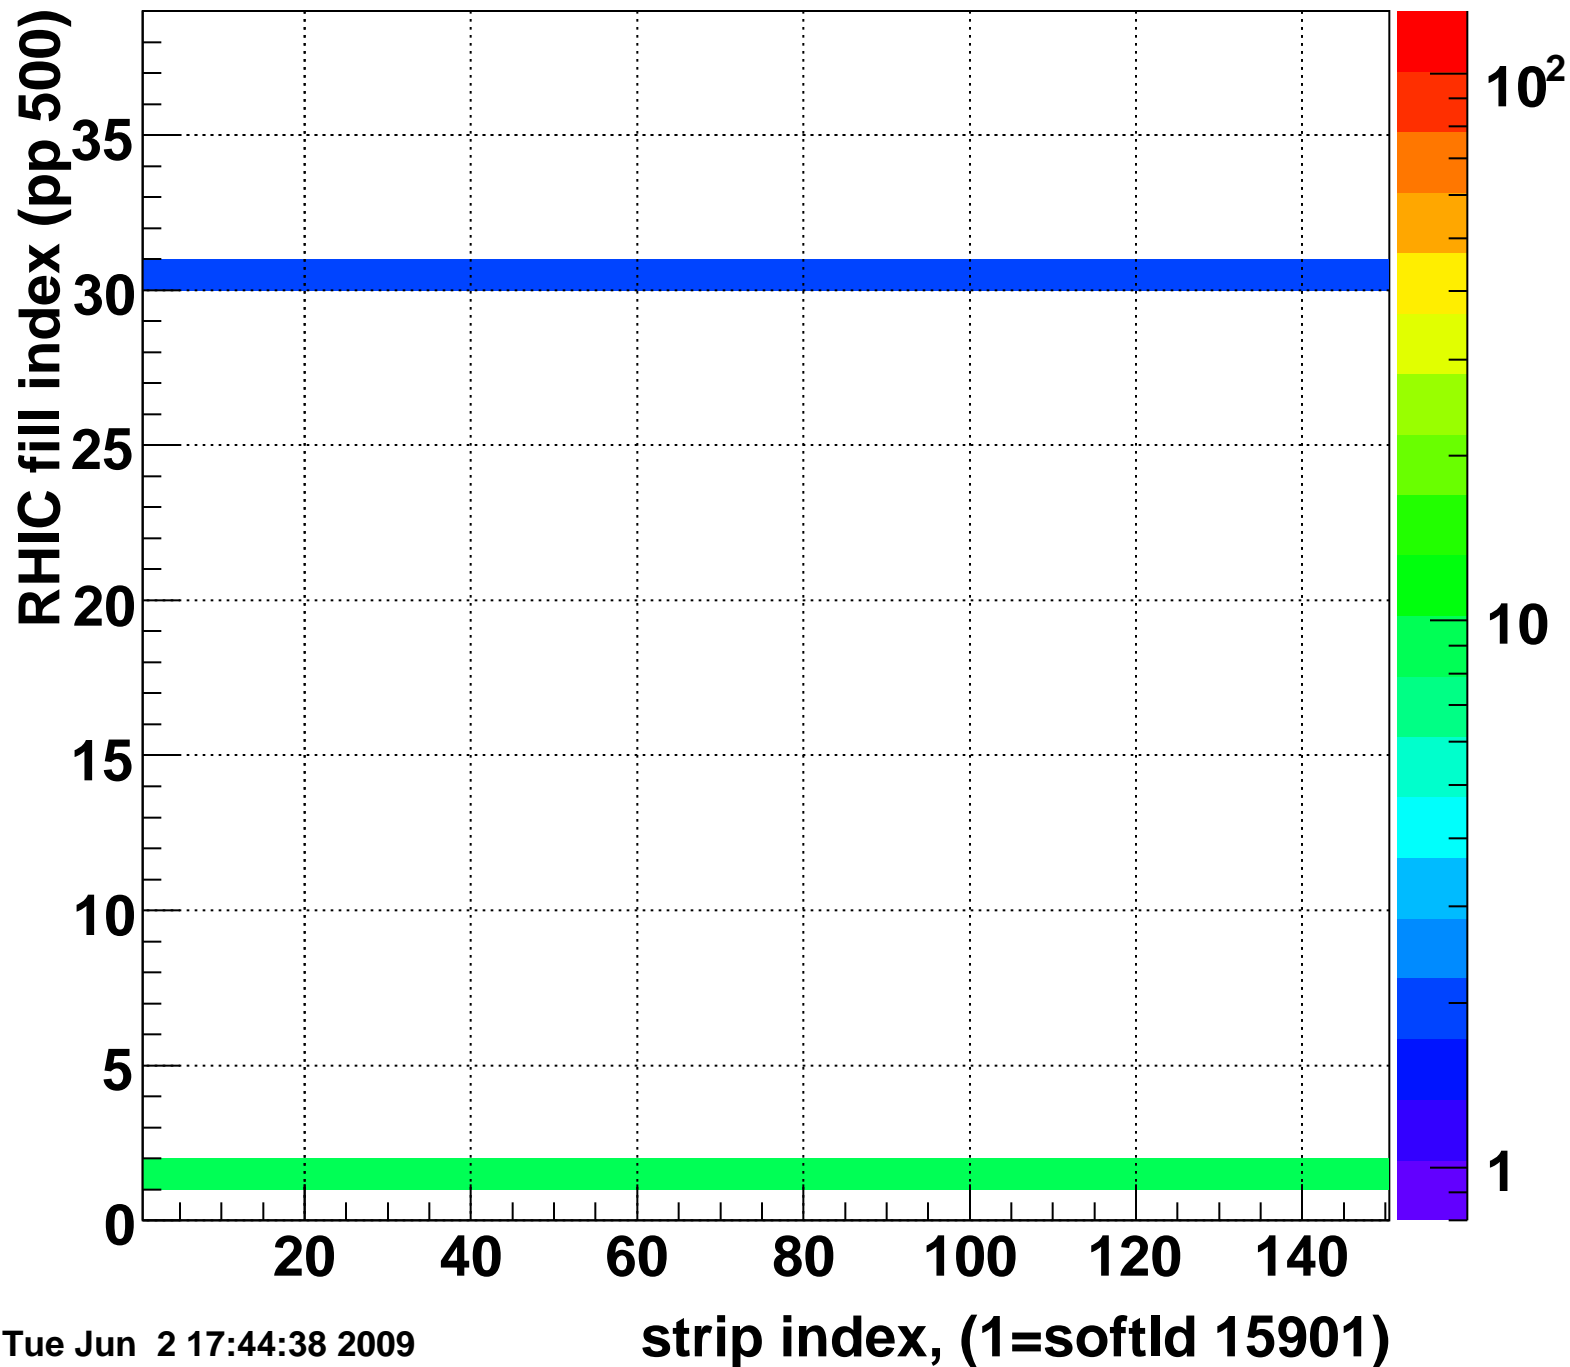

Mpv of ped residuum (ADC), BSMDE mod=107, good strips

Entries 12

Tue Jun 2 17:44:38 2009

Rms of ped residuum (ADC), BSMDE mod=107, good strips

Entries 5550

Tue Jun 2 17:44:38 2009

Bad strips (color=error bits), BSMDE mod=107

Entries 300

Tue Jun 2 17:44:38 2009

Mpv of ped residuum (ADC), BSMDP mod=107, good strips

Entries 56

Tue Jun 2 17:44:38 2009

Rms of ped residuum (ADC), BSMDP mod=107, good strips

Entries 5550

Tue Jun 2 17:44:39 2009

Bad strips (color=error bits), BSMDE mod=107

Entries 300

Tue Jun 2 17:44:39 2009