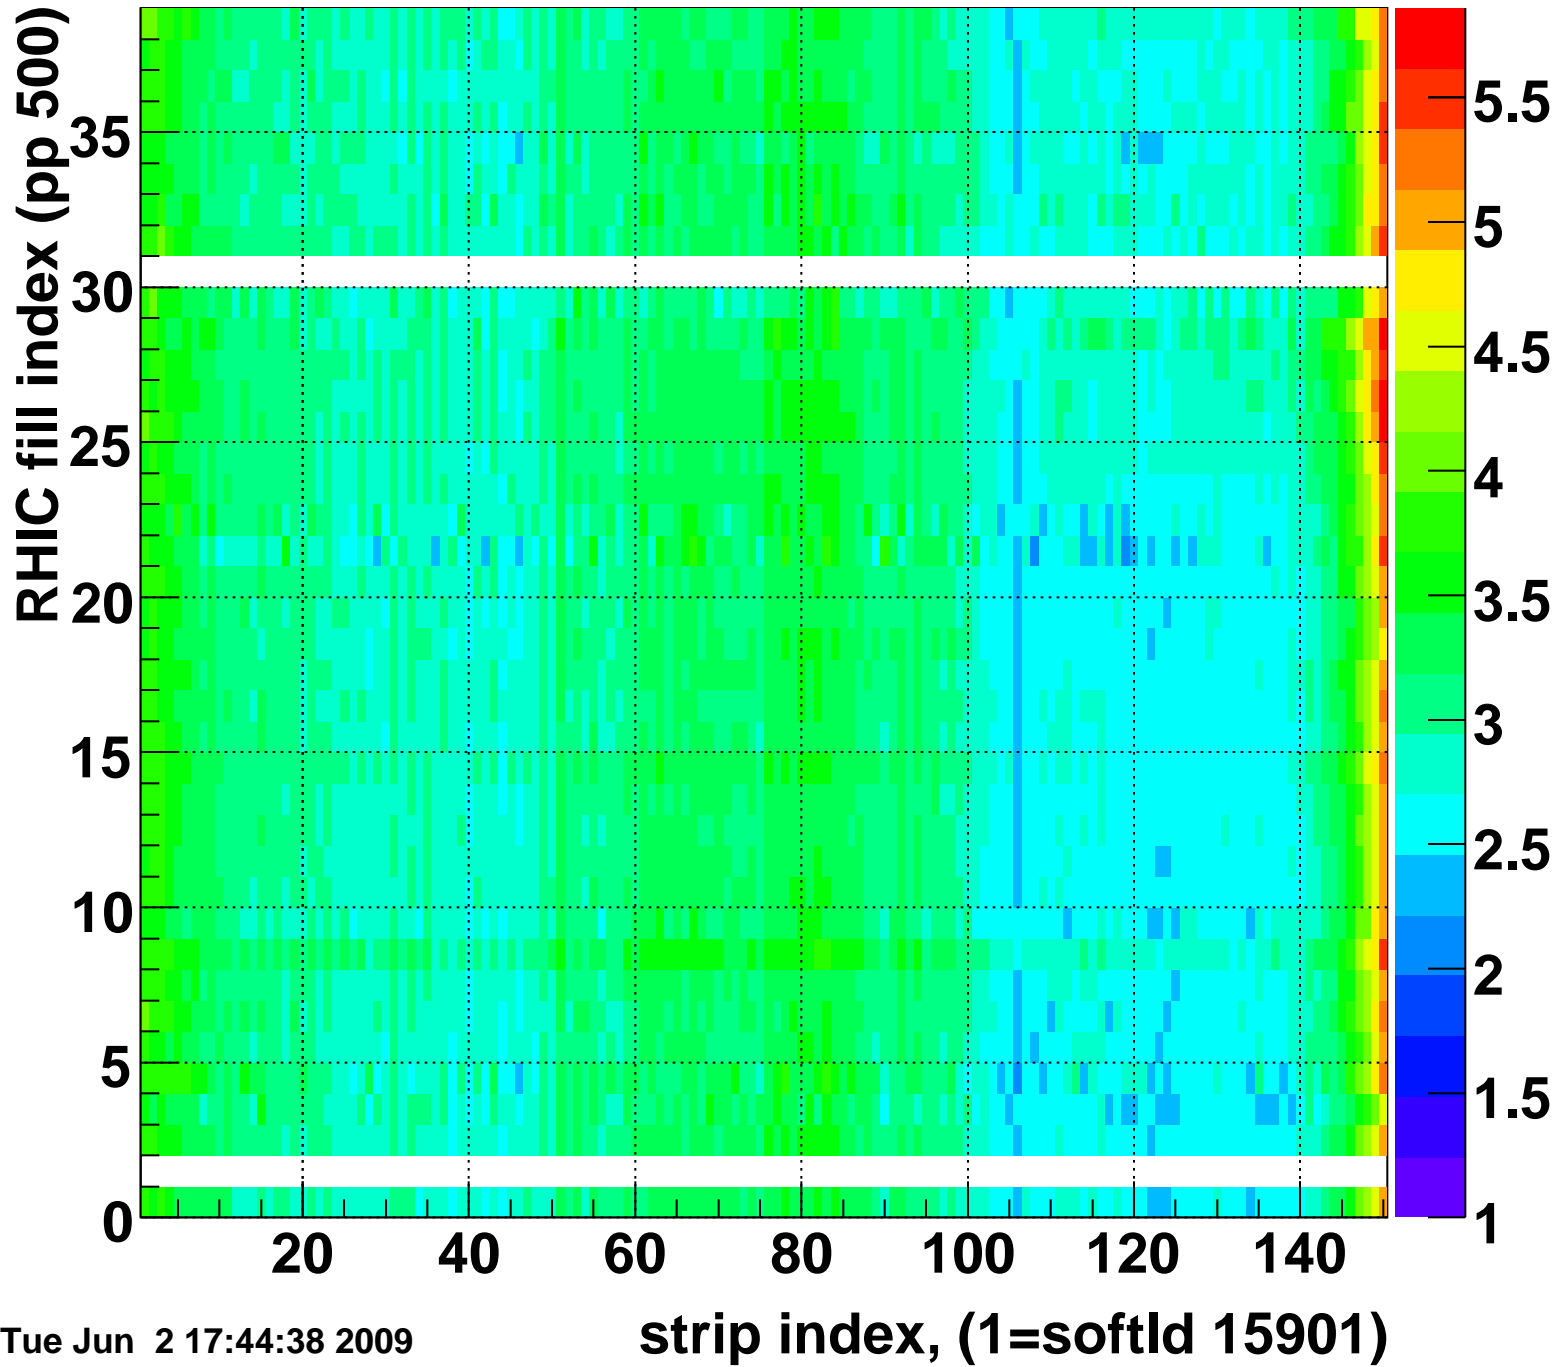

Mpv of ped residuum (ADC), BSMDE mod=107, good strips

Entries 12

Tue Jun 2 17:44:38 2009

Rms of ped residuum (ADC), BSMDE mod=107, good strips

Entries 5550

Tue Jun 2 17:44:38 2009

Bad strips (color=error bits), BSMDE mod=107

Entries 300

Tue Jun 2 17:44:38 2009

Mpv of ped residuum (ADC), BSMDP mod=107, good strips

Entries 56

Tue Jun 2 17:44:38 2009

Rms of ped residuum (ADC), BSMDP mod=107, good strips

Entries 5550

Tue Jun 2 17:44:39 2009

Bad strips (color=error bits), BSMDE mod=107

Entries 300

Tue Jun 2 17:44:39 2009