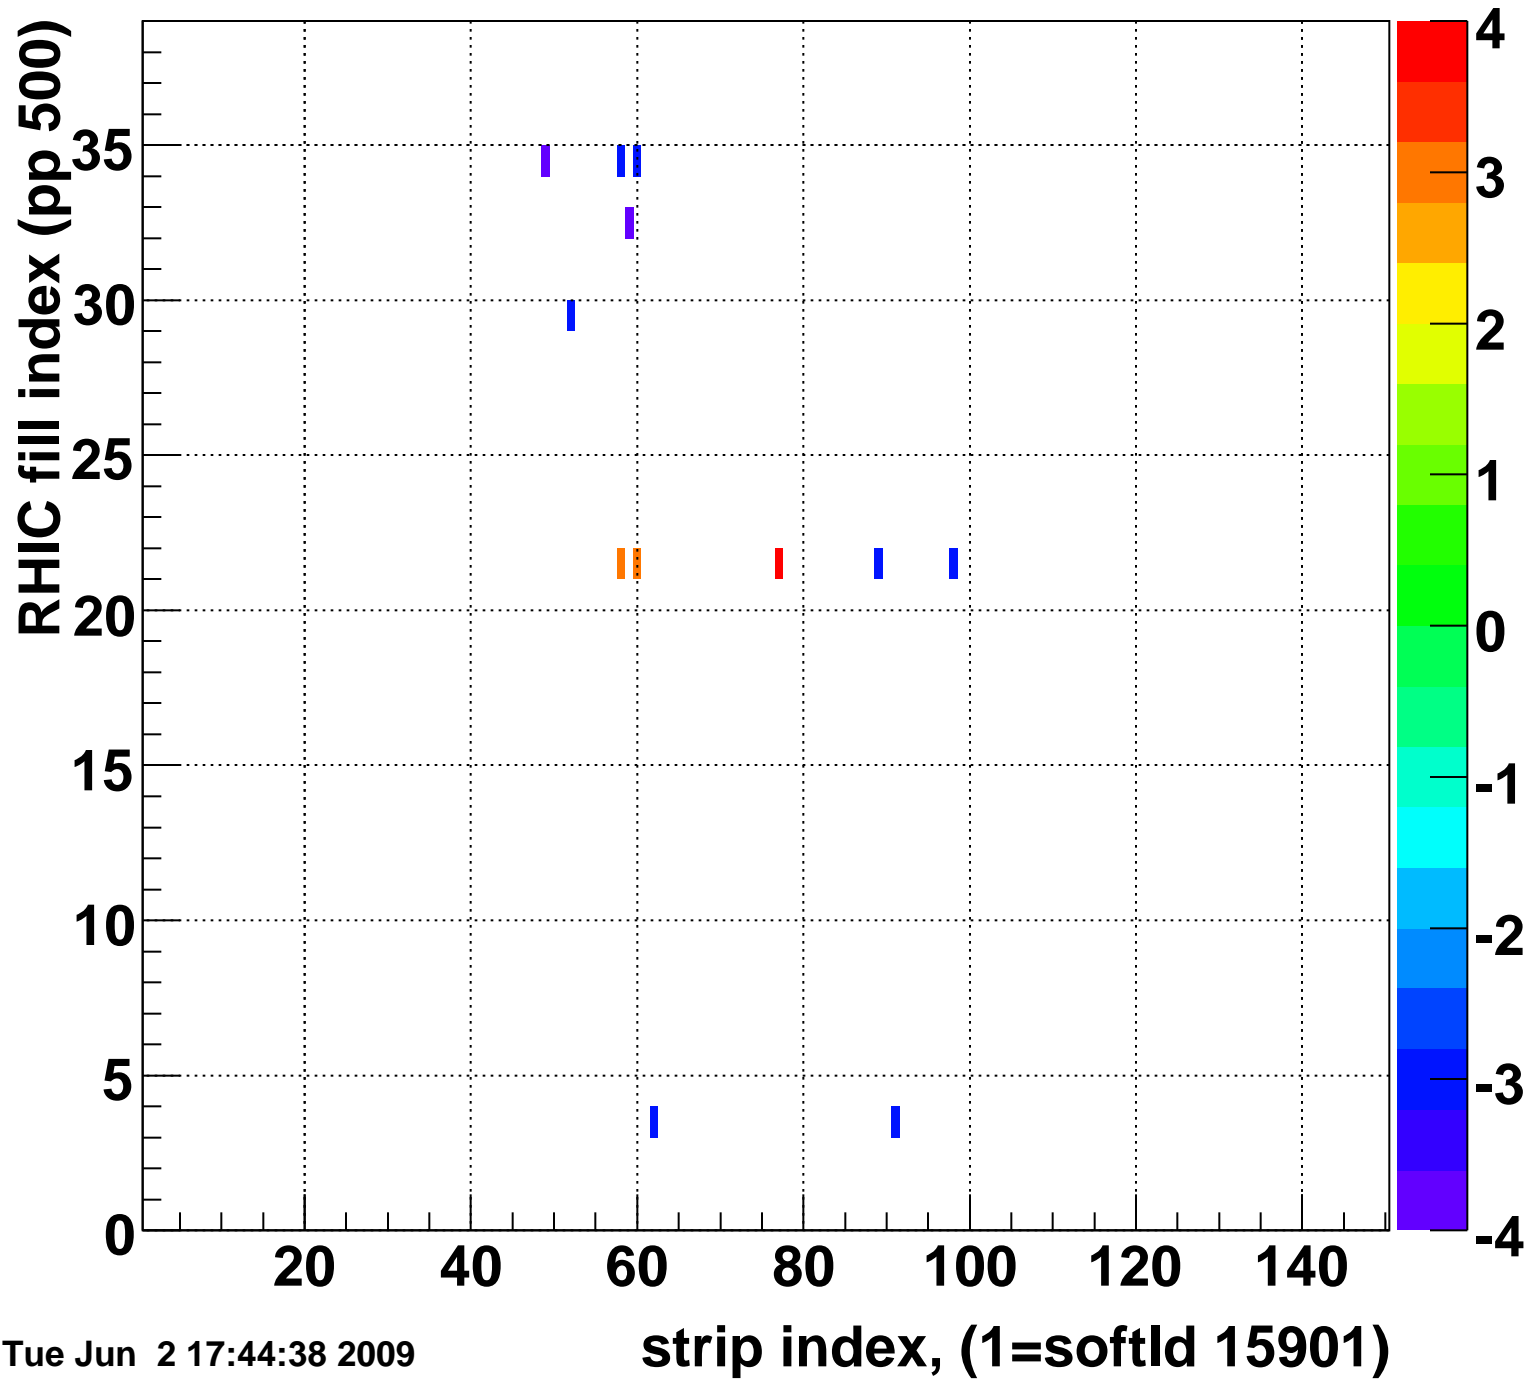

Mpv of ped residuum (ADC), BSMDE mod=107, good strips

Entries 12

Tue Jun 2 17:44:38 2009

Rms of ped residuum (ADC), BSMDE mod=107, good strips

Entries 5550

Tue Jun 2 17:44:38 2009

Bad strips (color=error bits), BSMDE mod=107

Entries 300

Tue Jun 2 17:44:38 2009

Mpv of ped residuum (ADC), BSMDP mod=107, good strips

Entries 56

Tue Jun 2 17:44:38 2009

Rms of ped residuum (ADC), BSMDP mod=107, good strips

Entries 5550

Tue Jun 2 17:44:39 2009

Bad strips (color=error bits), BSMDE mod=107

Entries 300

Tue Jun 2 17:44:39 2009