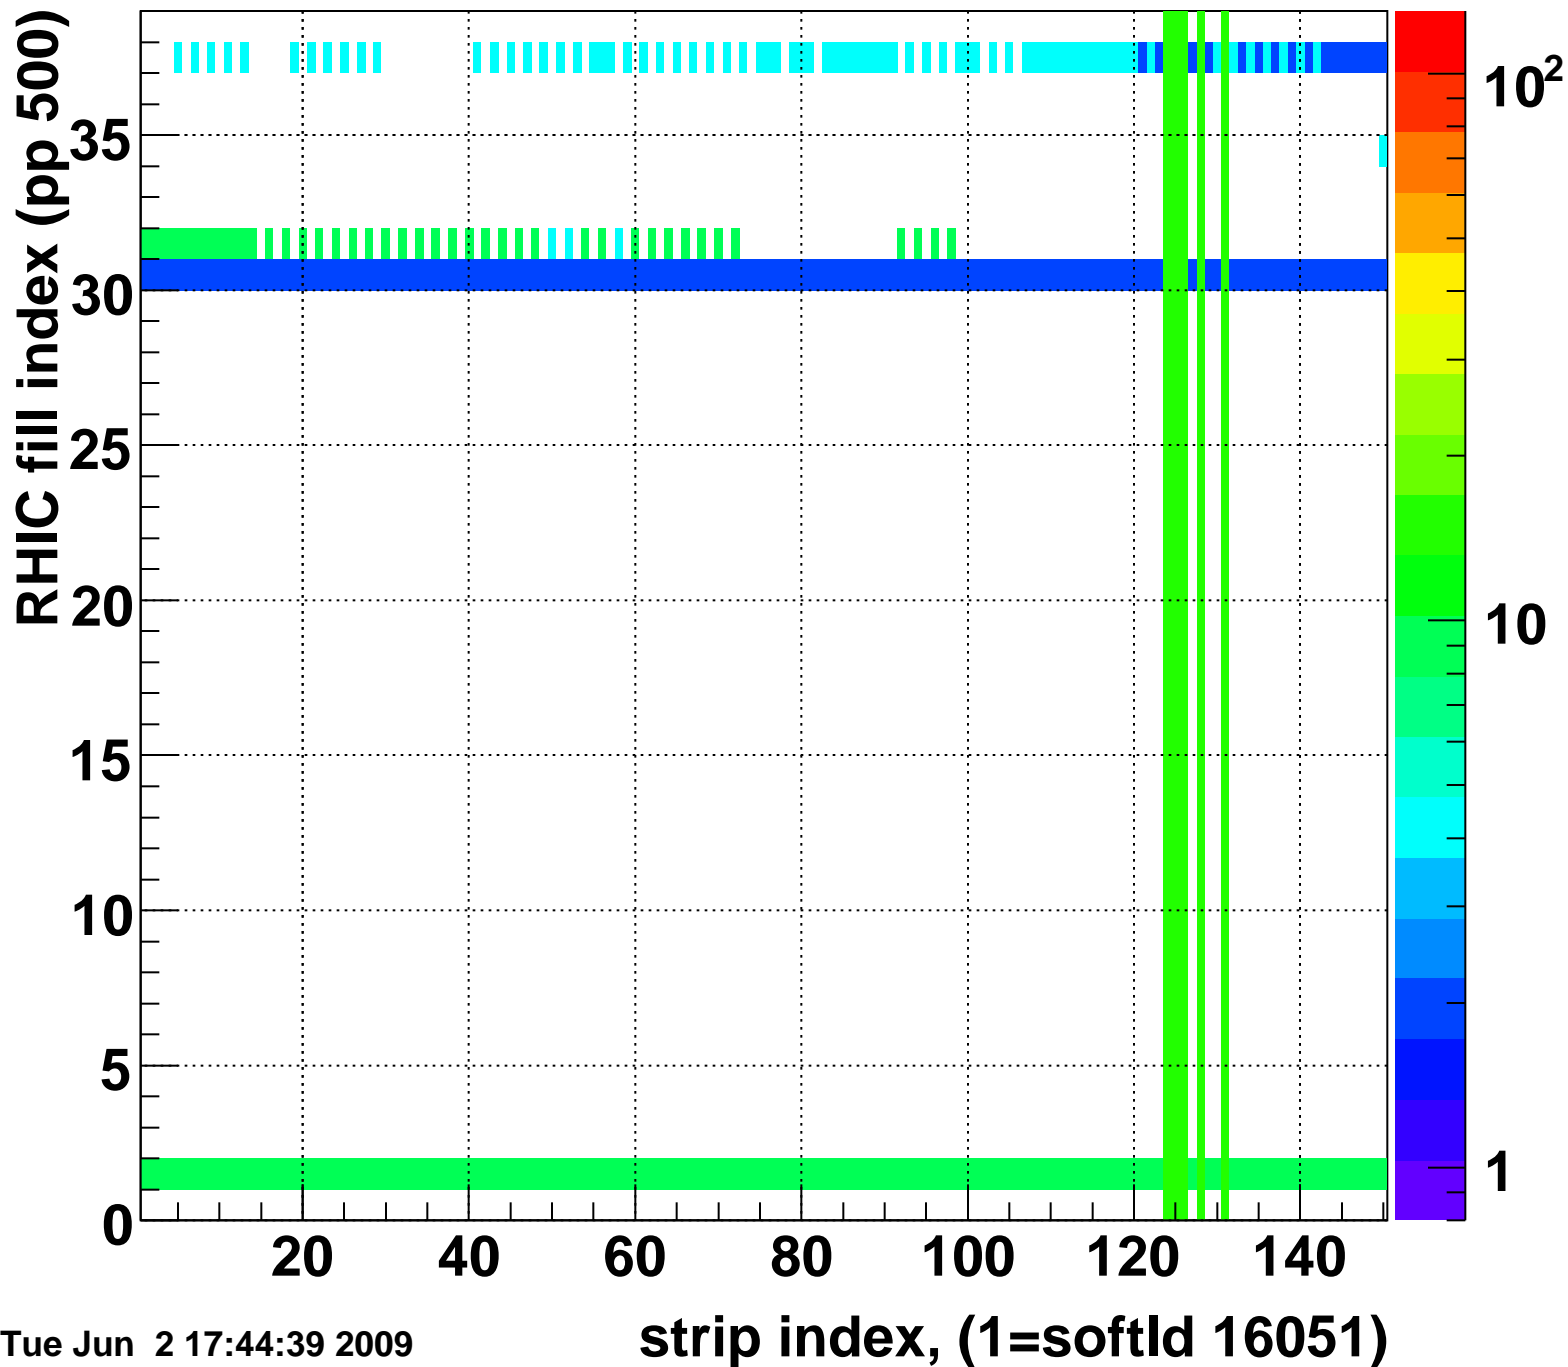

Mpv of ped residuum (ADC), BSMDE mod=108, good strips

Entries 518

Tue Jun 2 17:44:39 2009

Rms of ped residuum (ADC), BSMDE mod=108, good strips

Entries 5226

Tue Jun 2 17:44:39 2009

Bad strips (color=error bits), BSMDE mod=108

Entries 624

Tue Jun 2 17:44:39 2009

Mpv of ped residuum (ADC), BSMDP mod=108, good strips

Entries 267

Tue Jun 2 17:44:39 2009

Rms of ped residuum (ADC), BSMDP mod=108, good strips

Entries 5405

Tue Jun 2 17:44:39 2009

Bad strips (color=error bits), BSMDE mod=108

Entries 445

Tue Jun 2 17:44:39 2009