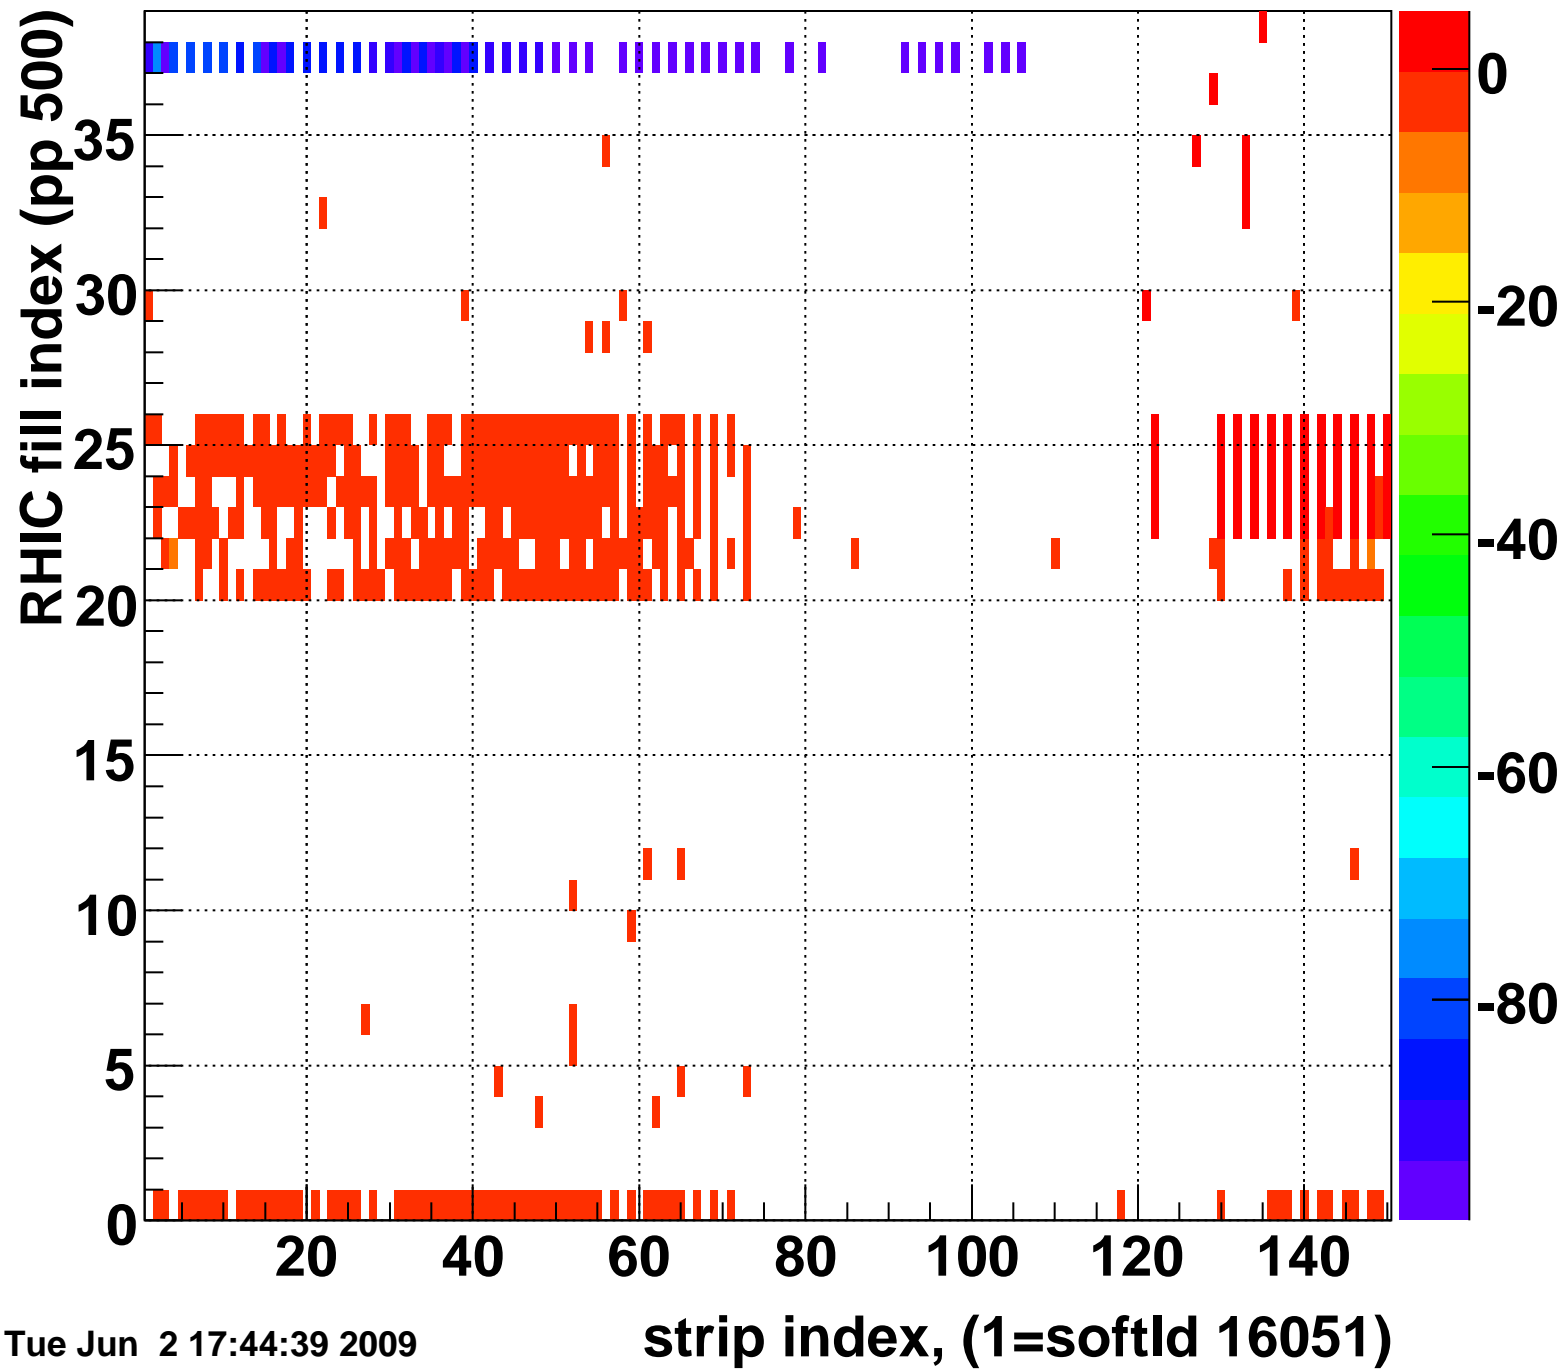

Mpv of ped residuum (ADC), BSMDE mod=108, good strips

Entries 518

Tue Jun 2 17:44:39 2009

Rms of ped residuum (ADC), BSMDE mod=108, good strips

Entries 5226

Tue Jun 2 17:44:39 2009

Bad strips (color=error bits), BSMDE mod=108

Entries 624

Tue Jun 2 17:44:39 2009

Mpv of ped residuum (ADC), BSMDP mod=108, good strips

Entries 267

Tue Jun 2 17:44:39 2009

Rms of ped residuum (ADC), BSMDP mod=108, good strips

Entries 5405

Tue Jun 2 17:44:39 2009

Bad strips (color=error bits), BSMDE mod=108

Entries 445

Tue Jun 2 17:44:39 2009