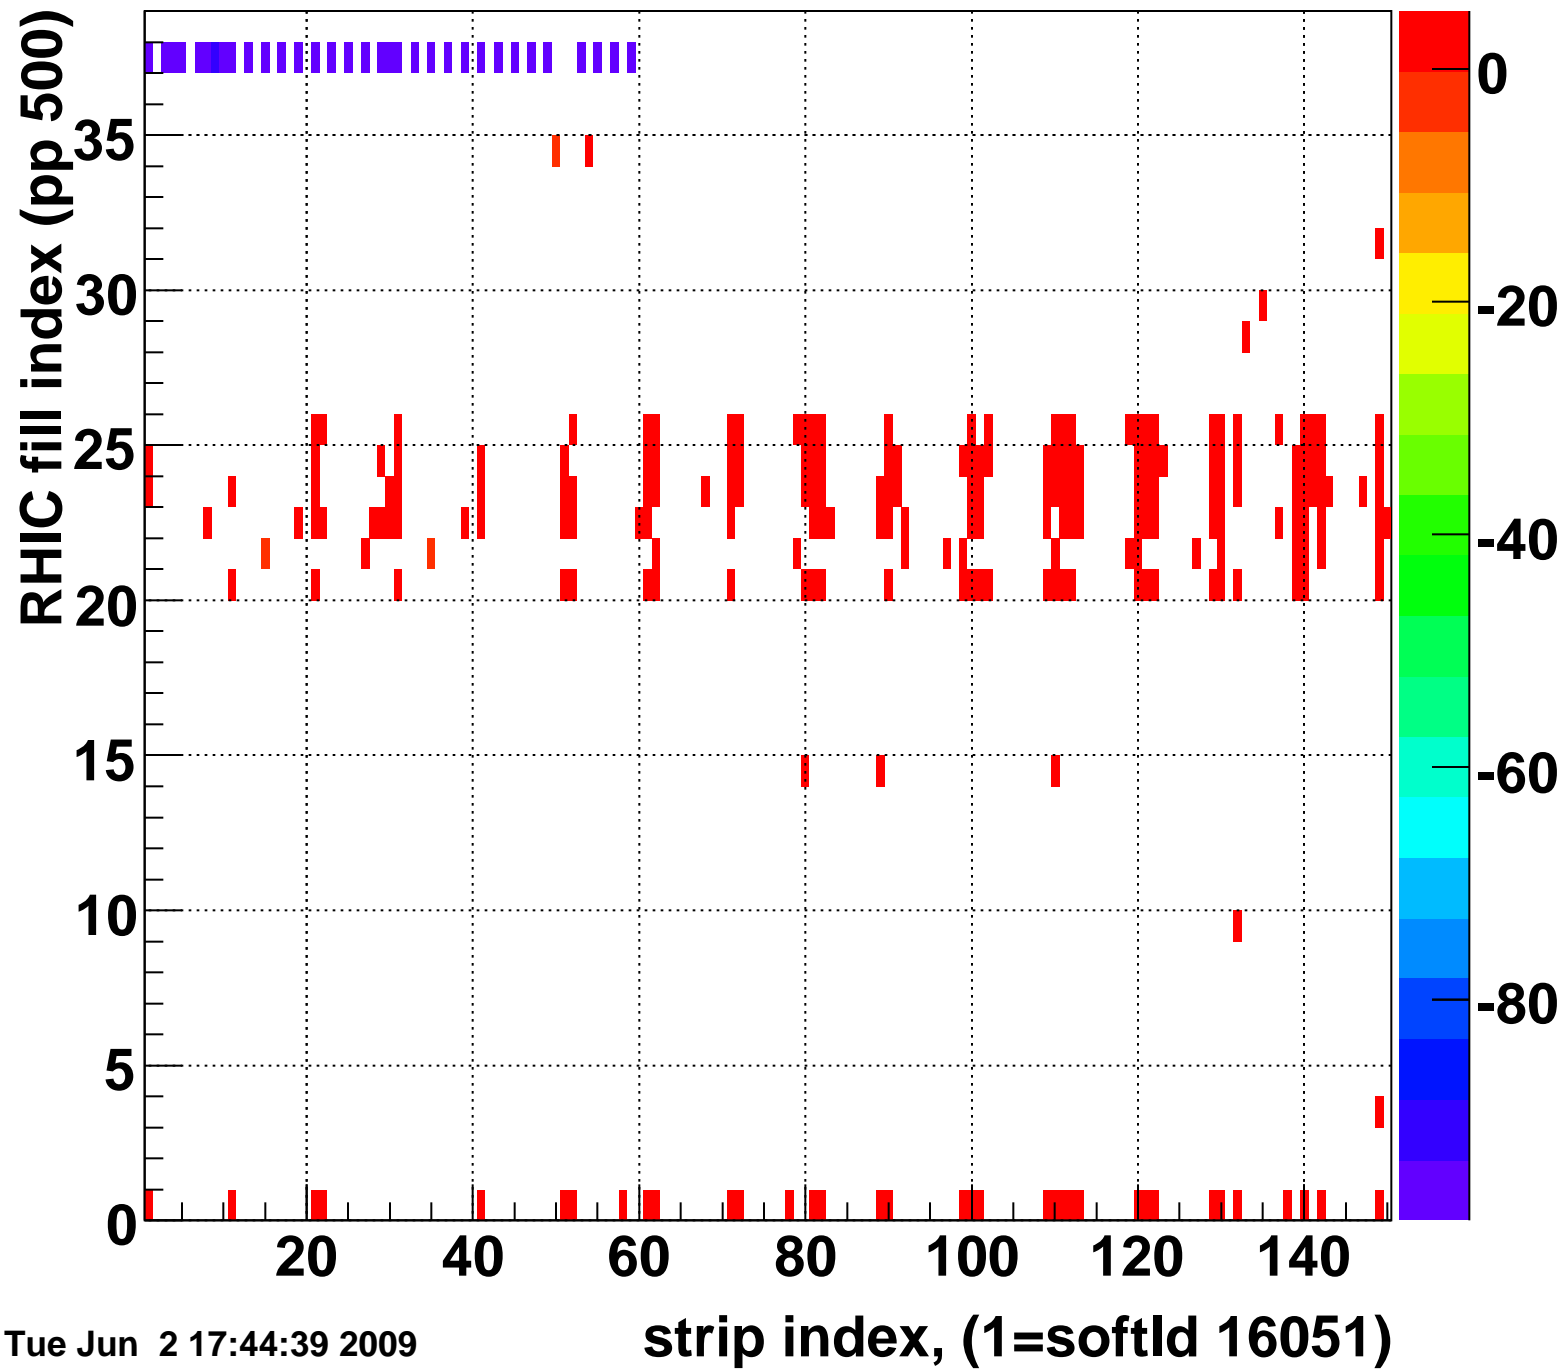

Mpv of ped residuum (ADC), BSMDE mod=108, good strips

Entries 518

Tue Jun 2 17:44:39 2009

Rms of ped residuum (ADC), BSMDE mod=108, good strips

Entries 5226

Tue Jun 2 17:44:39 2009

Bad strips (color=error bits), BSMDE mod=108

Entries 624

Tue Jun 2 17:44:39 2009

Mpv of ped residuum (ADC), BSMDP mod=108, good strips

Entries 267

Tue Jun 2 17:44:39 2009

Rms of ped residuum (ADC), BSMDP mod=108, good strips

Entries 5405

Tue Jun 2 17:44:39 2009

Bad strips (color=error bits), BSMDE mod=108

Entries 445

Tue Jun 2 17:44:39 2009