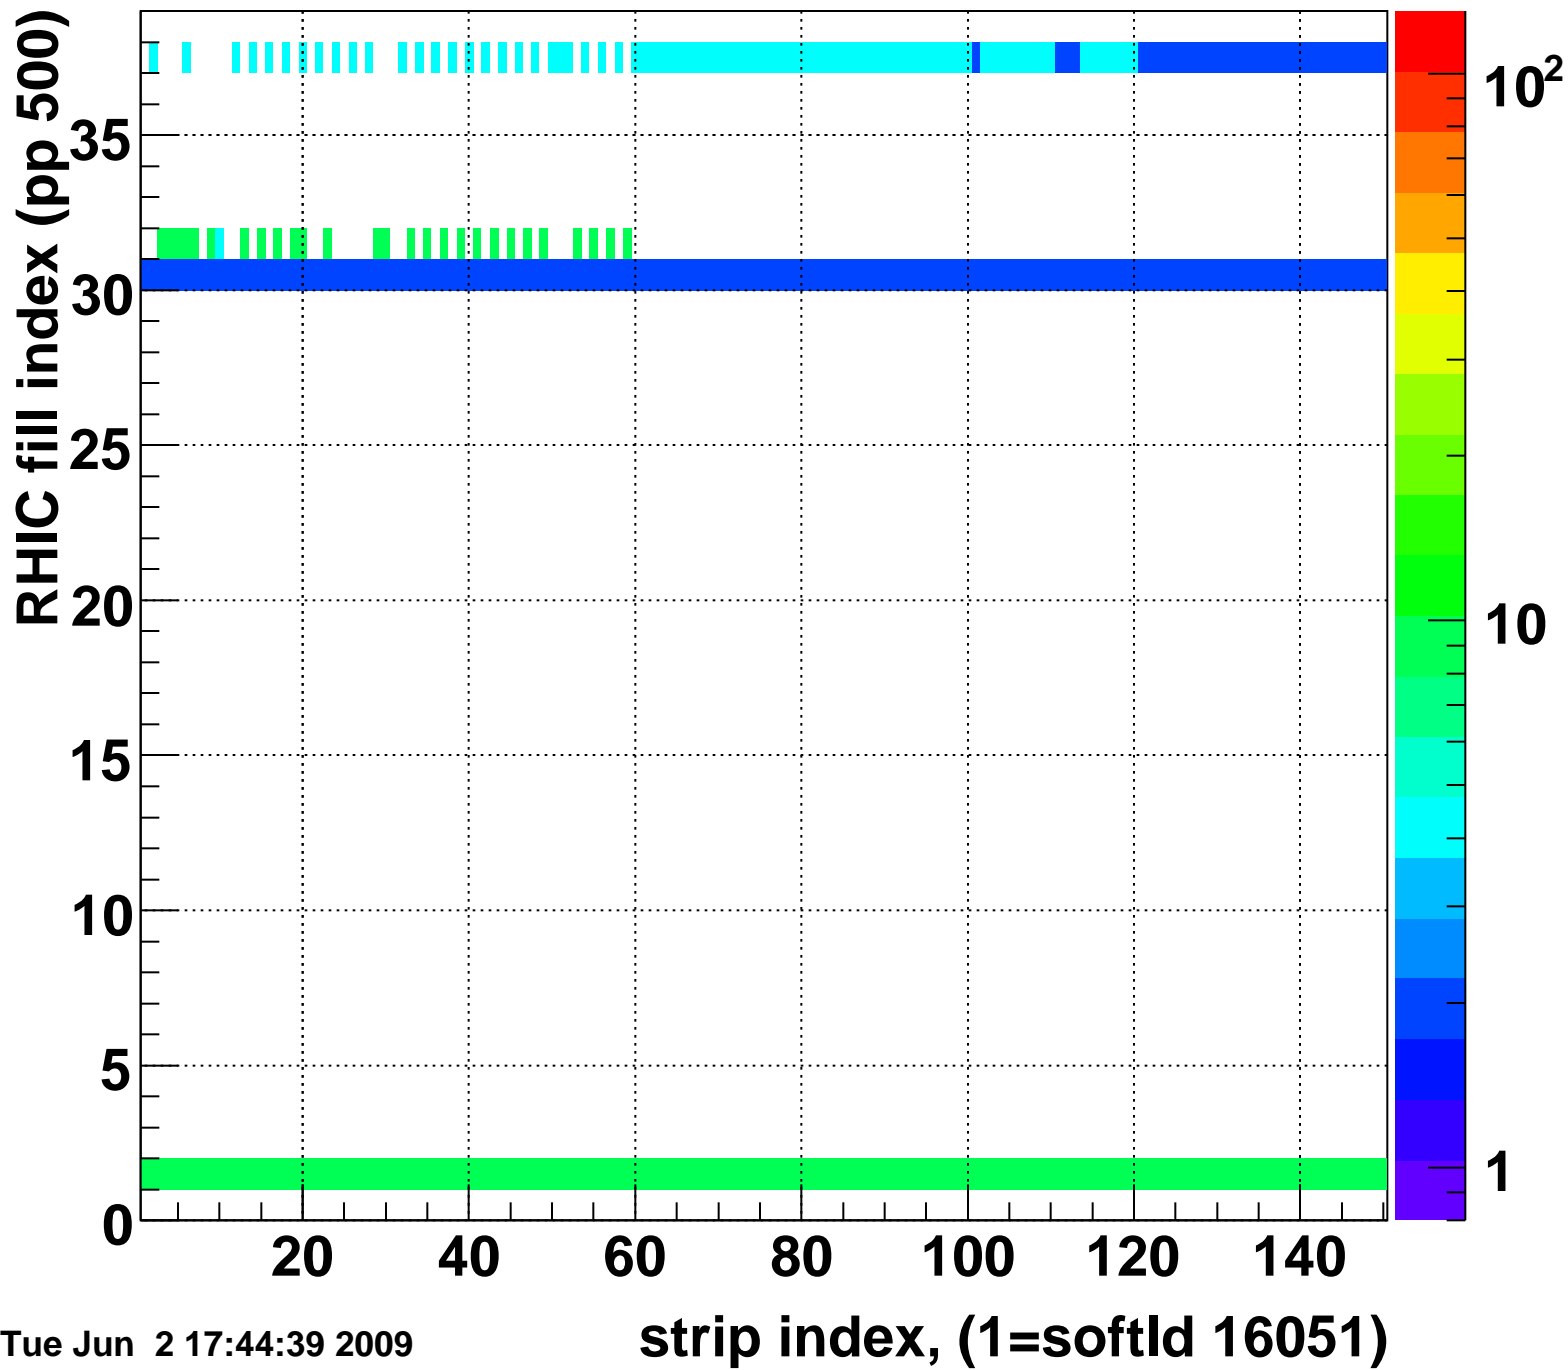

Mpv of ped residuum (ADC), BSMDE mod=108, good strips

Entries 518

Tue Jun 2 17:44:39 2009

Rms of ped residuum (ADC), BSMDE mod=108, good strips

Entries 5226

Tue Jun 2 17:44:39 2009

Bad strips (color=error bits), BSMDE mod=108

Entries 624

Tue Jun 2 17:44:39 2009

Mpv of ped residuum (ADC), BSMDP mod=108, good strips

Entries 267

Tue Jun 2 17:44:39 2009

Rms of ped residuum (ADC), BSMDP mod=108, good strips

Entries 5405

Tue Jun 2 17:44:39 2009

Bad strips (color=error bits), BSMDE mod=108

Entries 445

Tue Jun 2 17:44:39 2009