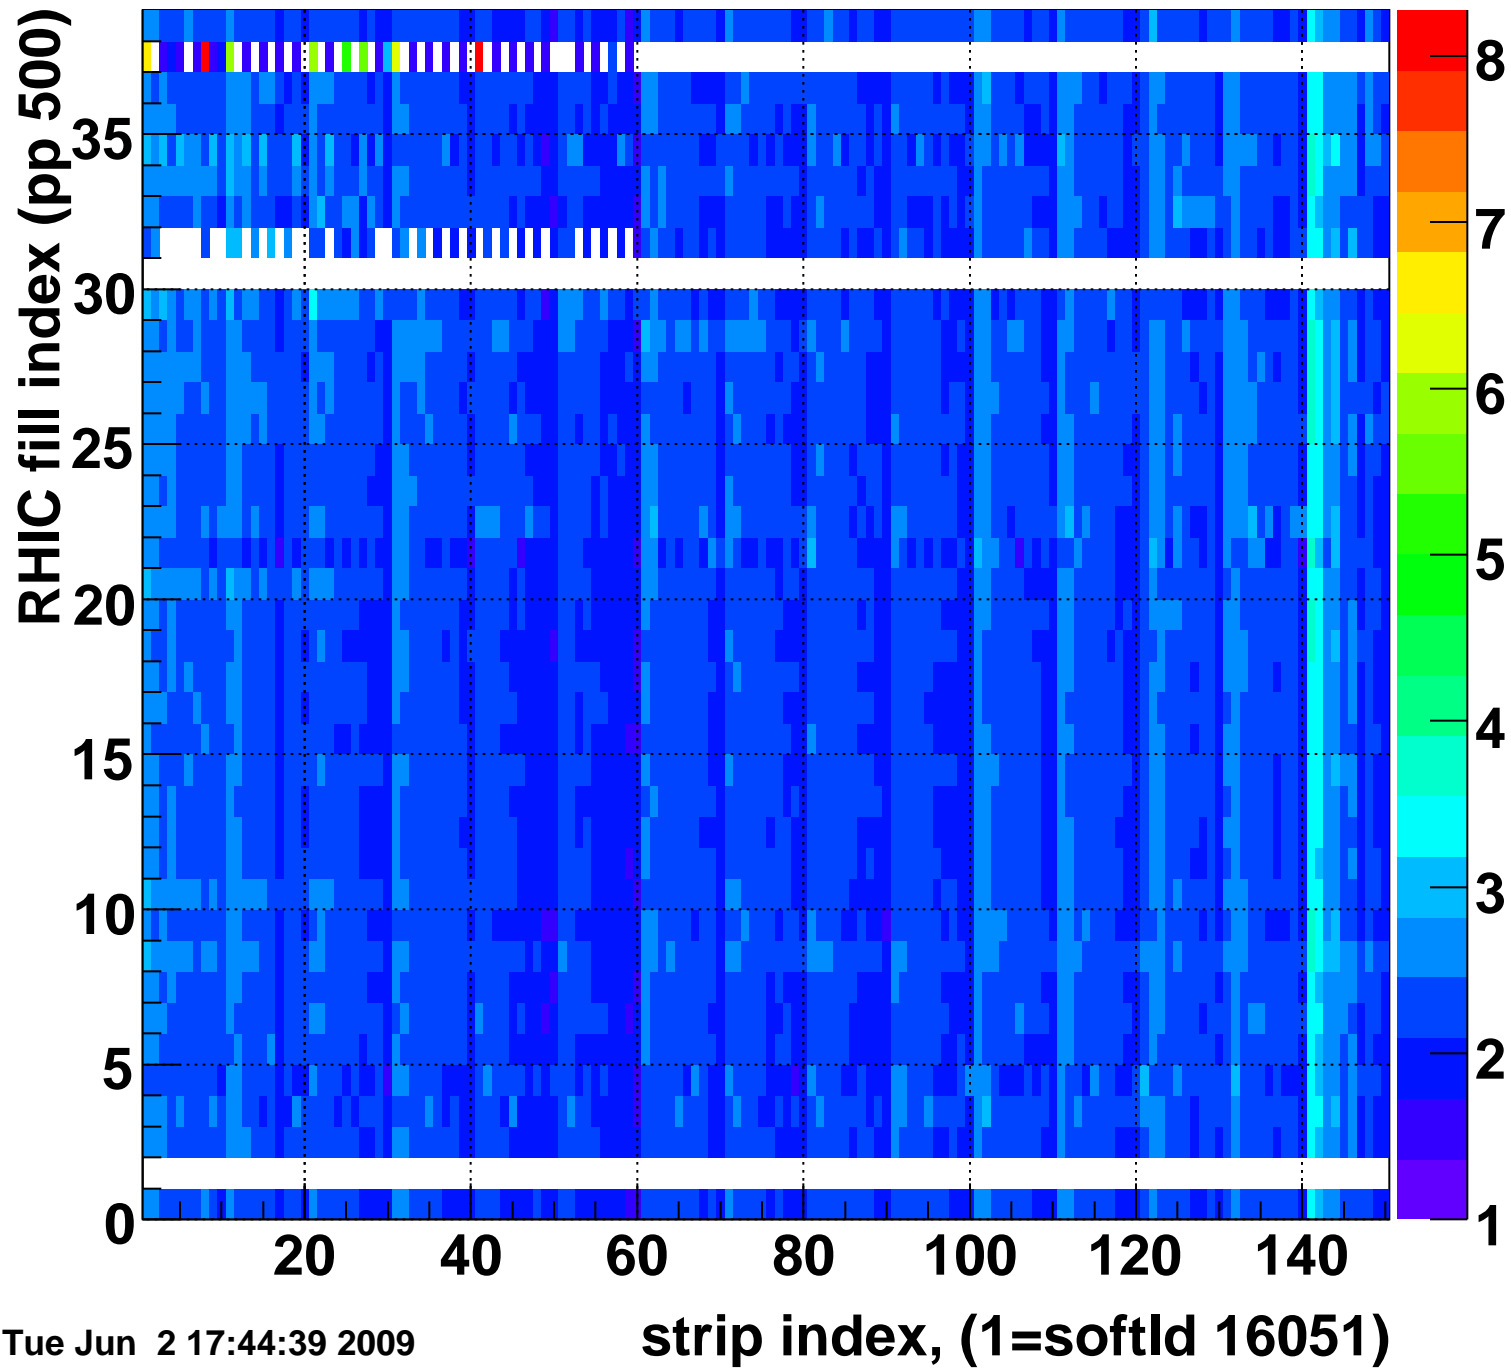

Mpv of ped residuum (ADC), BSMDE mod=108, good strips

Entries 518

Tue Jun 2 17:44:39 2009

Rms of ped residuum (ADC), BSMDE mod=108, good strips

Entries 5226

Tue Jun 2 17:44:39 2009

Bad strips (color=error bits), BSMDE mod=108

Entries 624

Tue Jun 2 17:44:39 2009

Mpv of ped residuum (ADC), BSMDP mod=108, good strips

Entries 267

Tue Jun 2 17:44:39 2009

Rms of ped residuum (ADC), BSMDP mod=108, good strips

Entries 5405

Tue Jun 2 17:44:39 2009

Bad strips (color=error bits), BSMDE mod=108

Entries 445

Tue Jun 2 17:44:39 2009