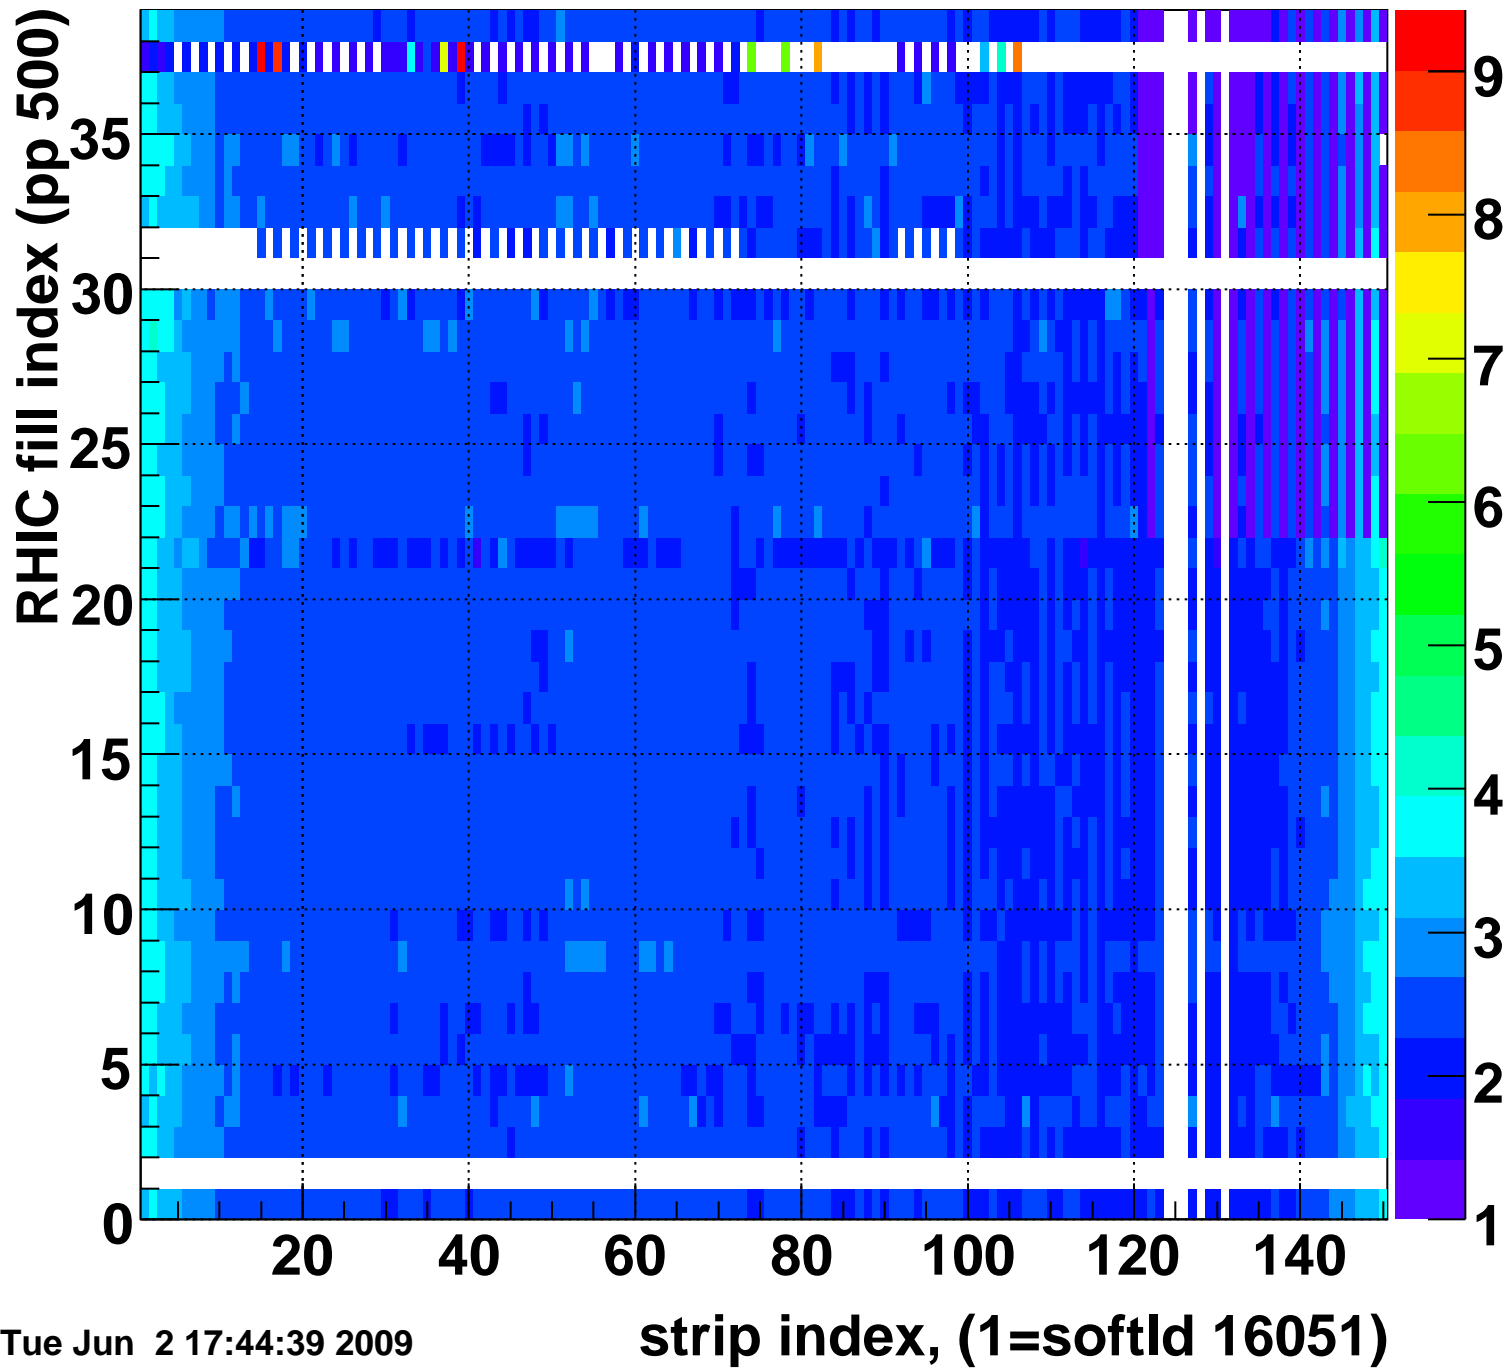

Mpv of ped residuum (ADC), BSMDE mod=108, good strips

Entries 518

Tue Jun 2 17:44:39 2009

Rms of ped residuum (ADC), BSMDE mod=108, good strips

Entries 5226

Tue Jun 2 17:44:39 2009

Bad strips (color=error bits), BSMDE mod=108

Entries 624

Tue Jun 2 17:44:39 2009

Mpv of ped residuum (ADC), BSMDP mod=108, good strips

Entries 267

Tue Jun 2 17:44:39 2009

Rms of ped residuum (ADC), BSMDP mod=108, good strips

Entries 5405

Tue Jun 2 17:44:39 2009

Bad strips (color=error bits), BSMDE mod=108

Entries 445

Tue Jun 2 17:44:39 2009