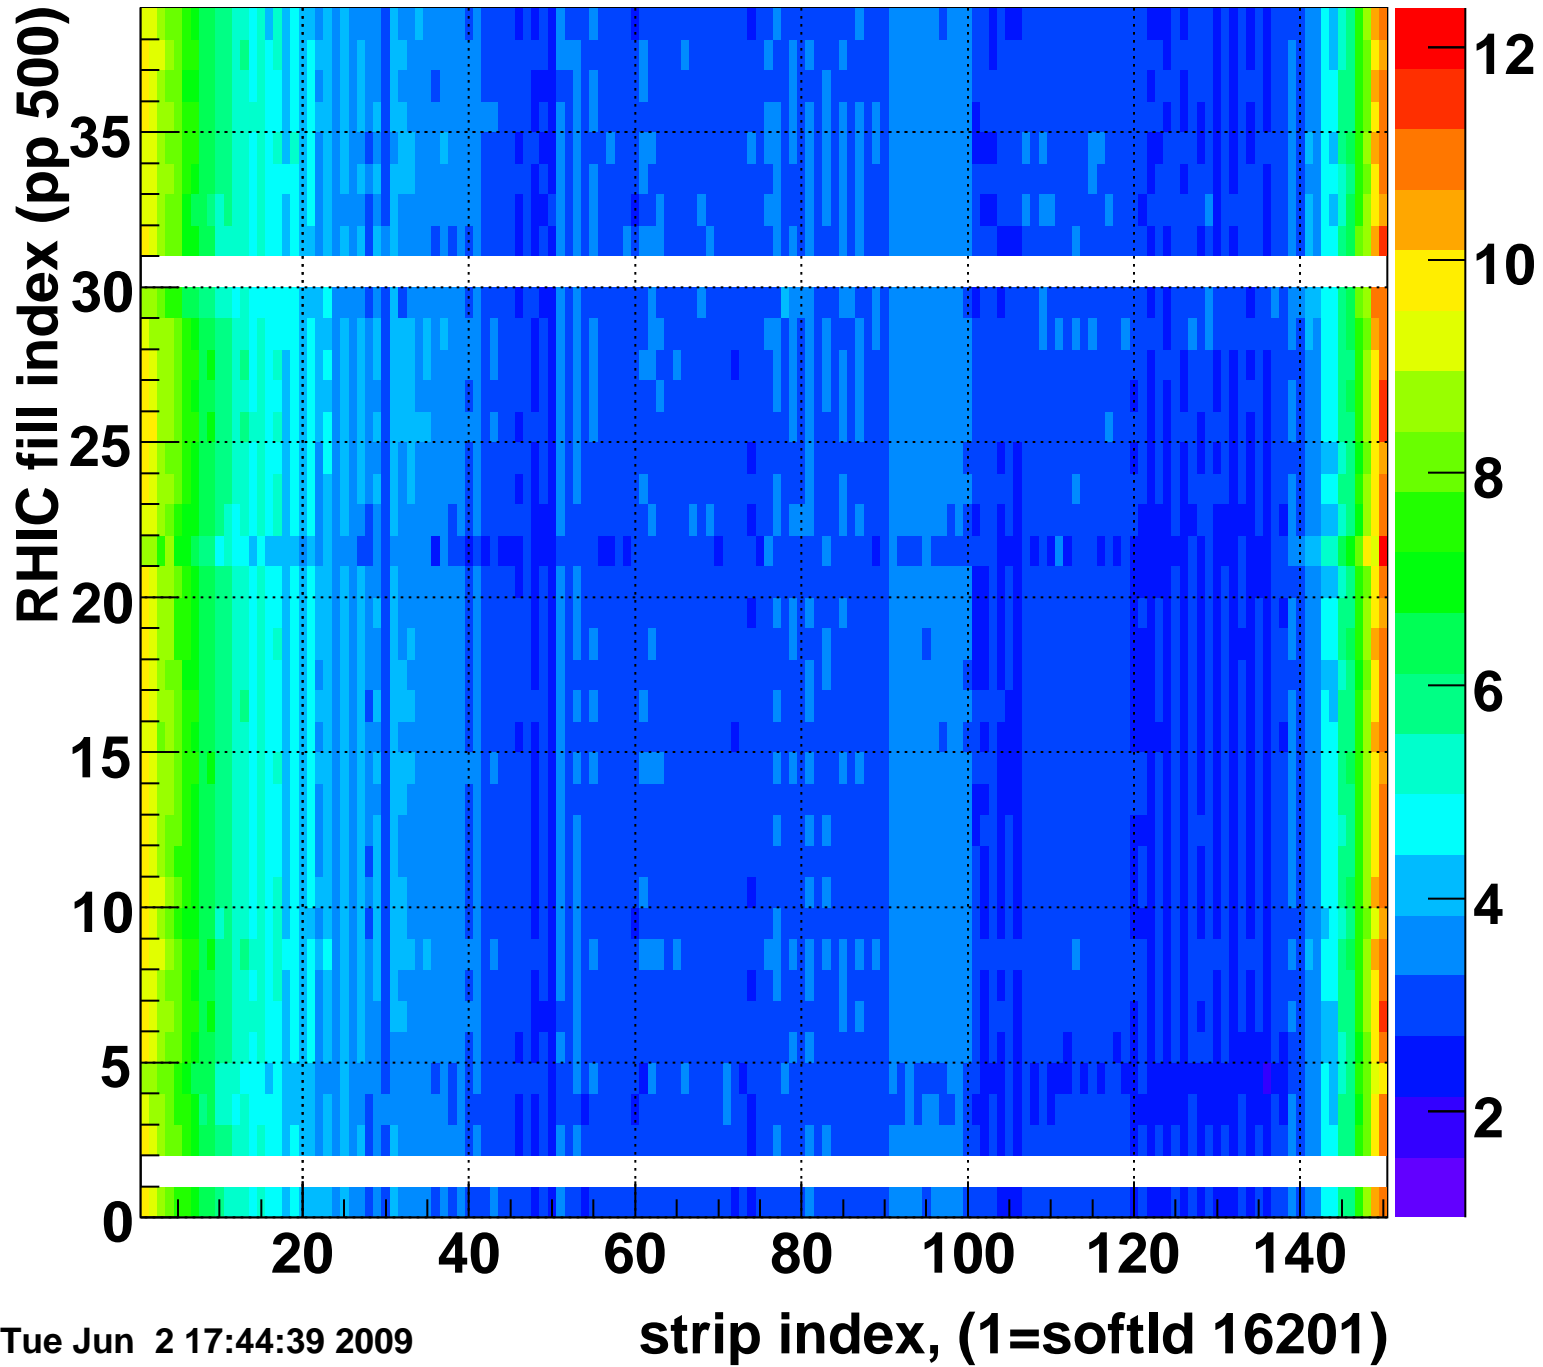

Mpv of ped residuum (ADC), BSMDE mod=109, good strips

Entries 18

Tue Jun 2 17:44:39 2009

Rms of ped residuum (ADC), BSMDE mod=109, good strips

Entries 5550

Tue Jun 2 17:44:39 2009

Bad strips (color=error bits), BSMDE mod=109

Entries 300

Tue Jun 2 17:44:39 2009

Mpv of ped residuum (ADC), BSMDP mod=109, good strips

Entries 148

Rms of ped residuum (ADC), BSMDP mod=109, good strips

Entries 5550

Tue Jun 2 17:44:39 2009

Bad strips (color=error bits), BSMDE mod=109