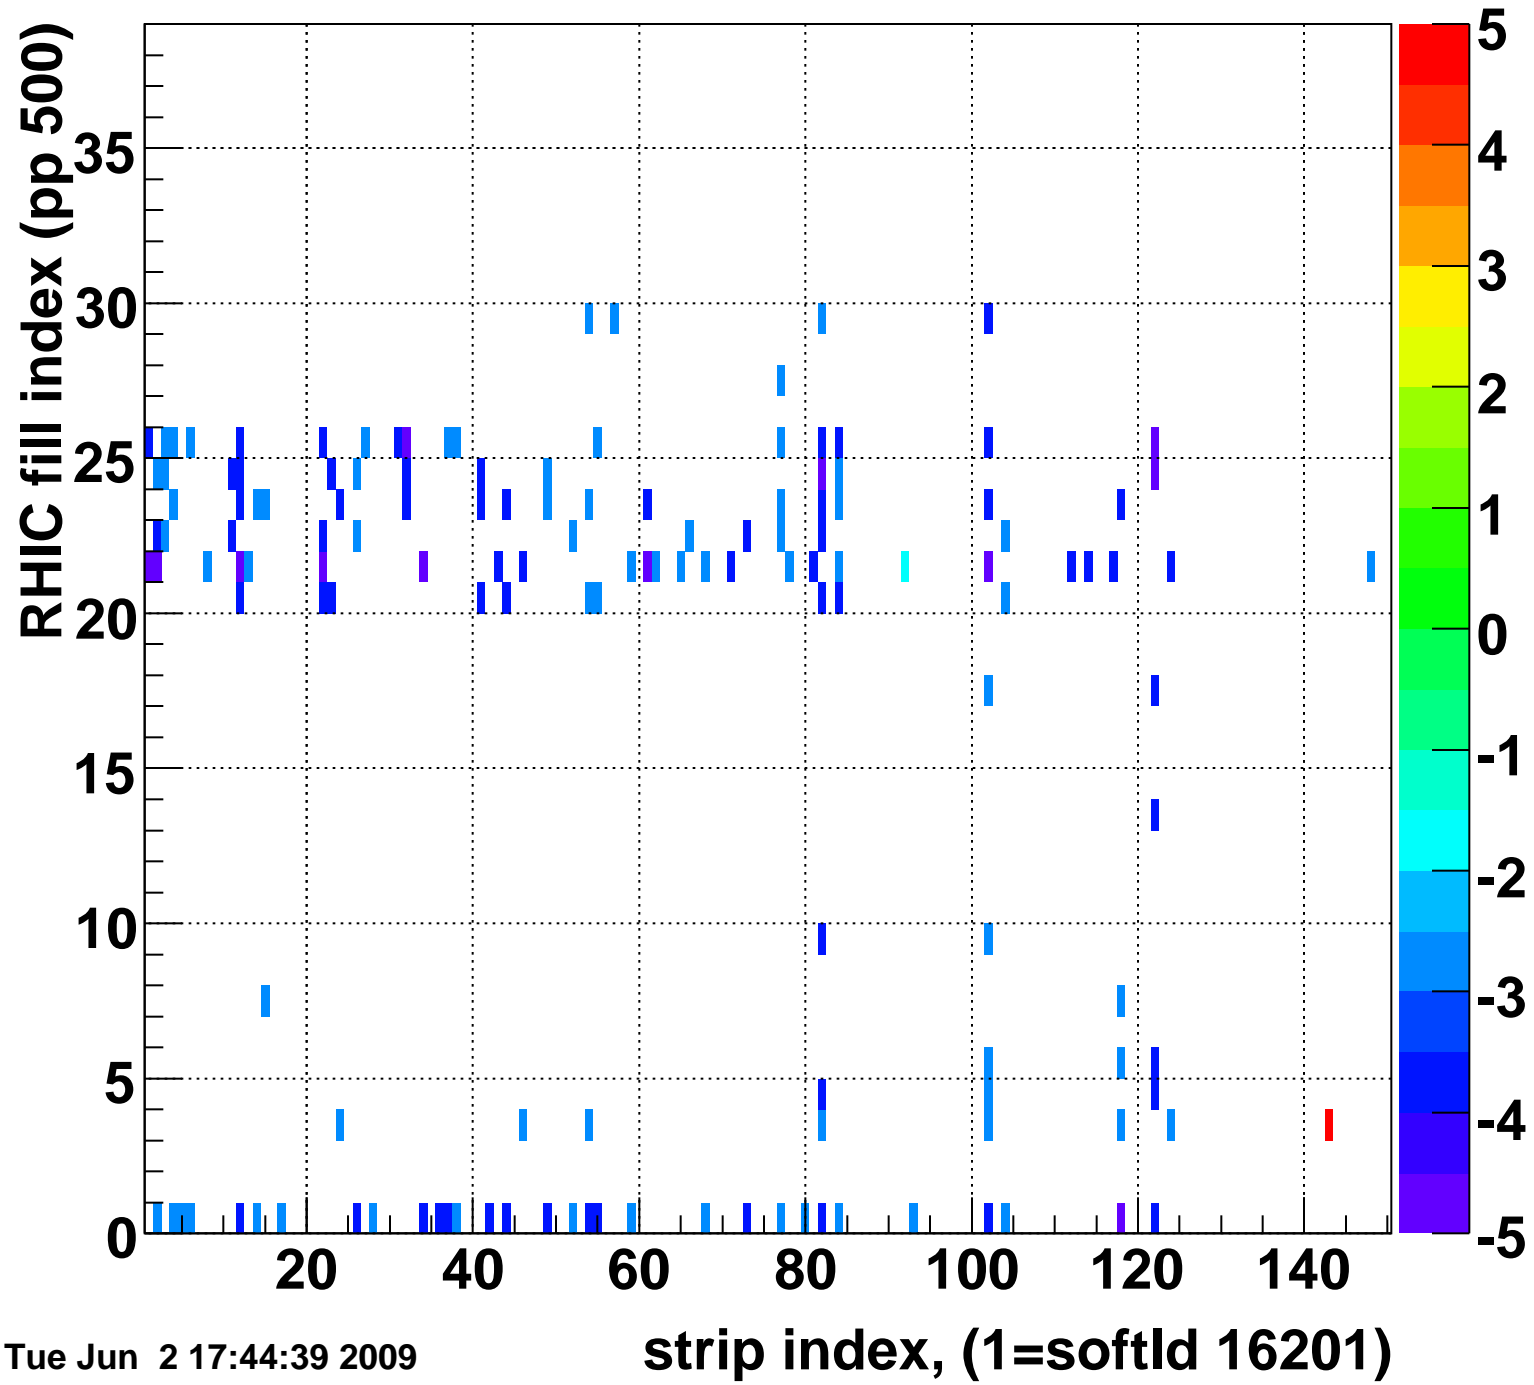

Mpv of ped residuum (ADC), BSMDE mod=109, good strips

Entries 18

Tue Jun 2 17:44:39 2009

Rms of ped residuum (ADC), BSMDE mod=109, good strips

Entries 5550

Tue Jun 2 17:44:39 2009

Bad strips (color=error bits), BSMDE mod=109

Entries 300

Tue Jun 2 17:44:39 2009

Mpv of ped residuum (ADC), BSMDP mod=109, good strips

Entries 148

Rms of ped residuum (ADC), BSMDP mod=109, good strips

Entries 5550

Tue Jun 2 17:44:39 2009

Bad strips (color=error bits), BSMDE mod=109