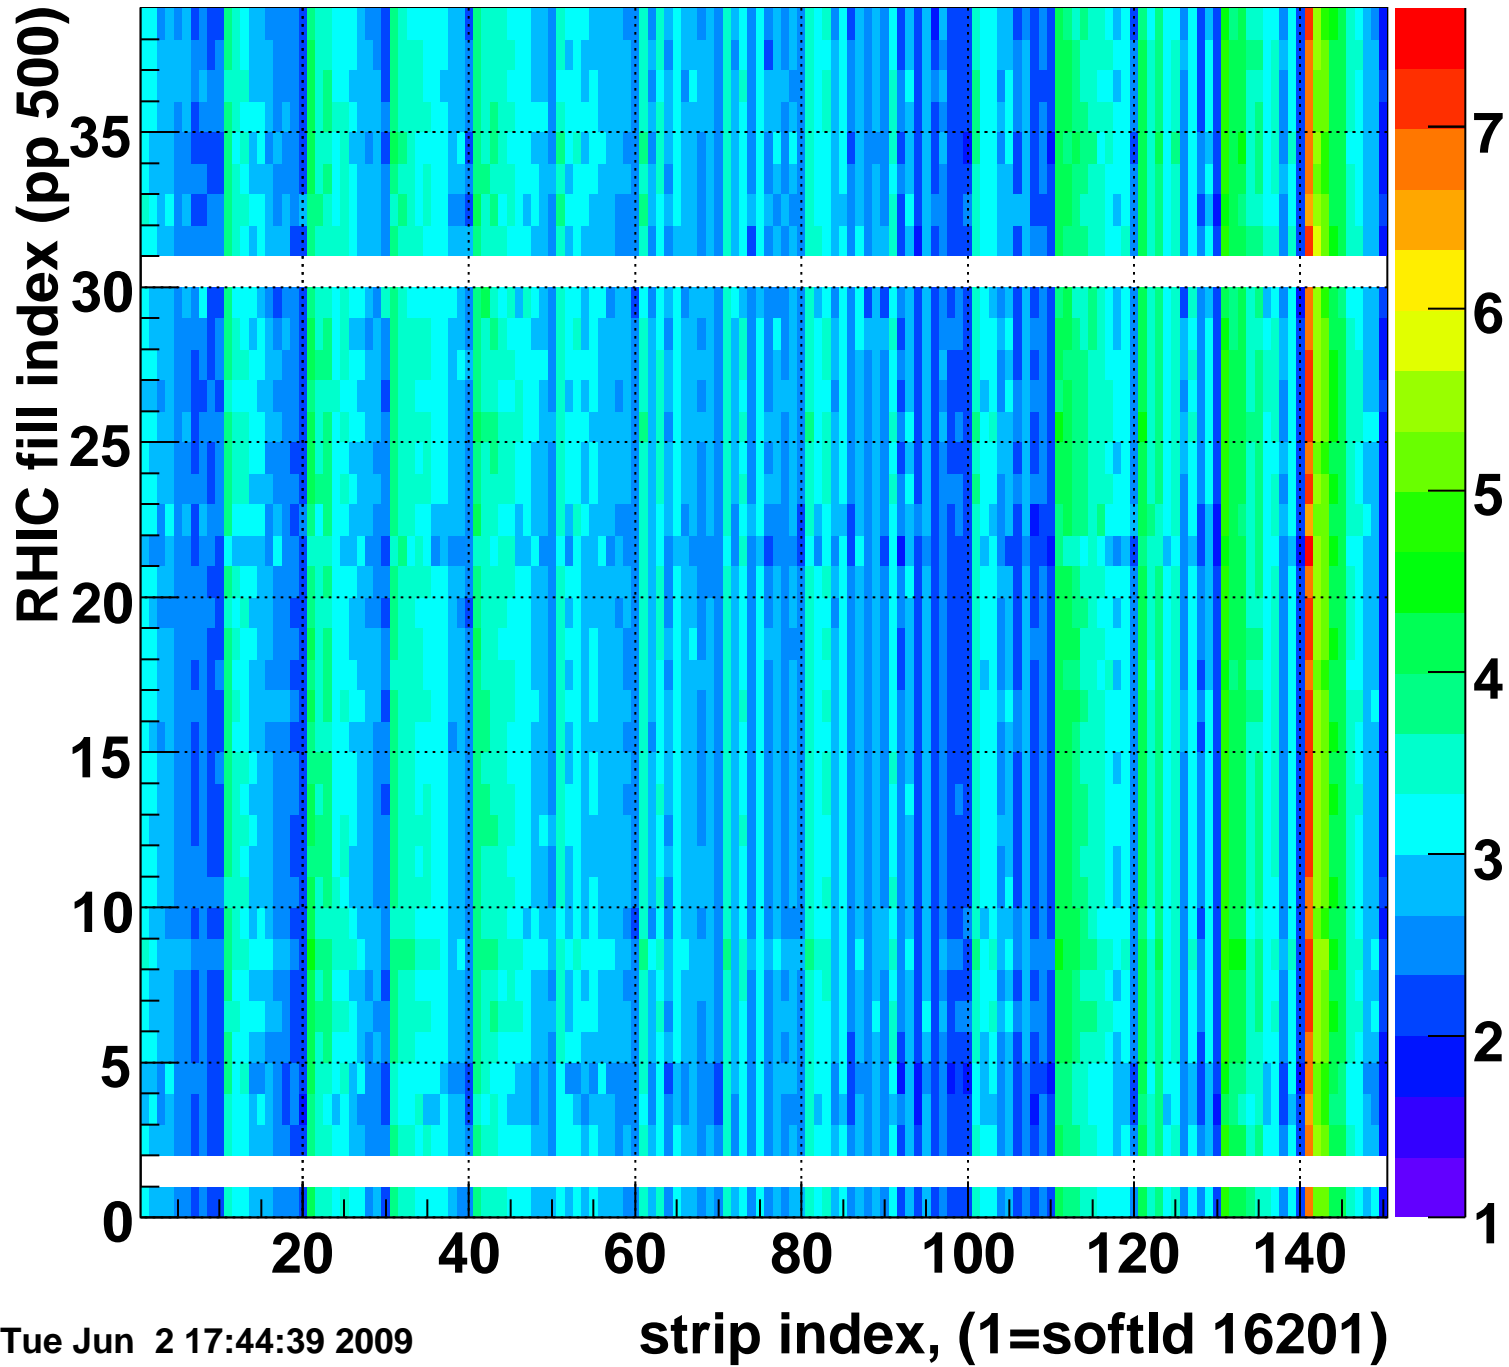

Mpv of ped residuum (ADC), BSMDE mod=109, good strips

Entries 18

Tue Jun 2 17:44:39 2009

Rms of ped residuum (ADC), BSMDE mod=109, good strips

Entries 5550

Tue Jun 2 17:44:39 2009

Bad strips (color=error bits), BSMDE mod=109

Entries 300

Tue Jun 2 17:44:39 2009

Mpv of ped residuum (ADC), BSMDP mod=109, good strips

Entries 148

Rms of ped residuum (ADC), BSMDP mod=109, good strips

Entries 5550

Tue Jun 2 17:44:39 2009

Bad strips (color=error bits), BSMDE mod=109