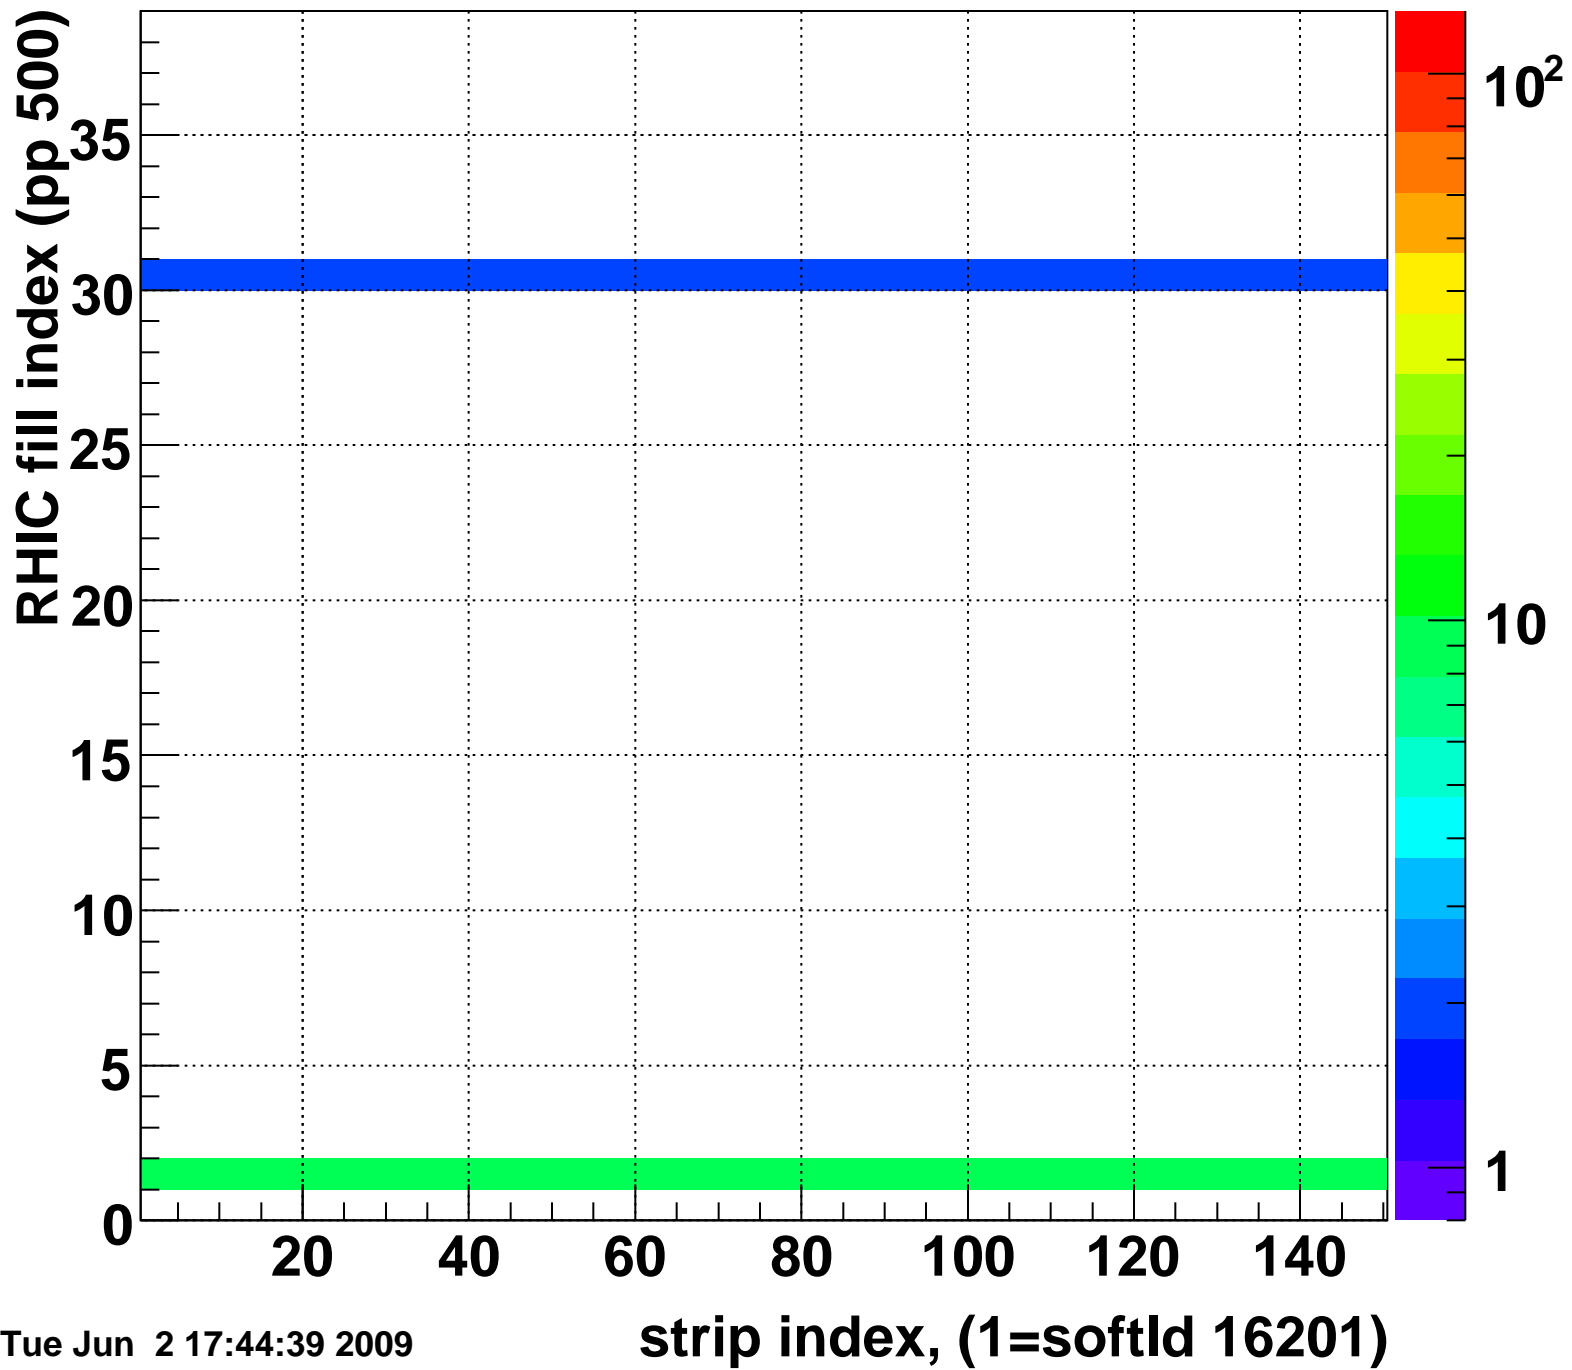

Mpv of ped residuum (ADC), BSMDE mod=109, good strips

Entries 18

Tue Jun 2 17:44:39 2009

Rms of ped residuum (ADC), BSMDE mod=109, good strips

Entries 5550

Tue Jun 2 17:44:39 2009

Bad strips (color=error bits), BSMDE mod=109

Entries 300

Tue Jun 2 17:44:39 2009

Mpv of ped residuum (ADC), BSMDP mod=109, good strips

Entries 148

Rms of ped residuum (ADC), BSMDP mod=109, good strips

Entries 5550

Tue Jun 2 17:44:39 2009

Bad strips (color=error bits), BSMDE mod=109