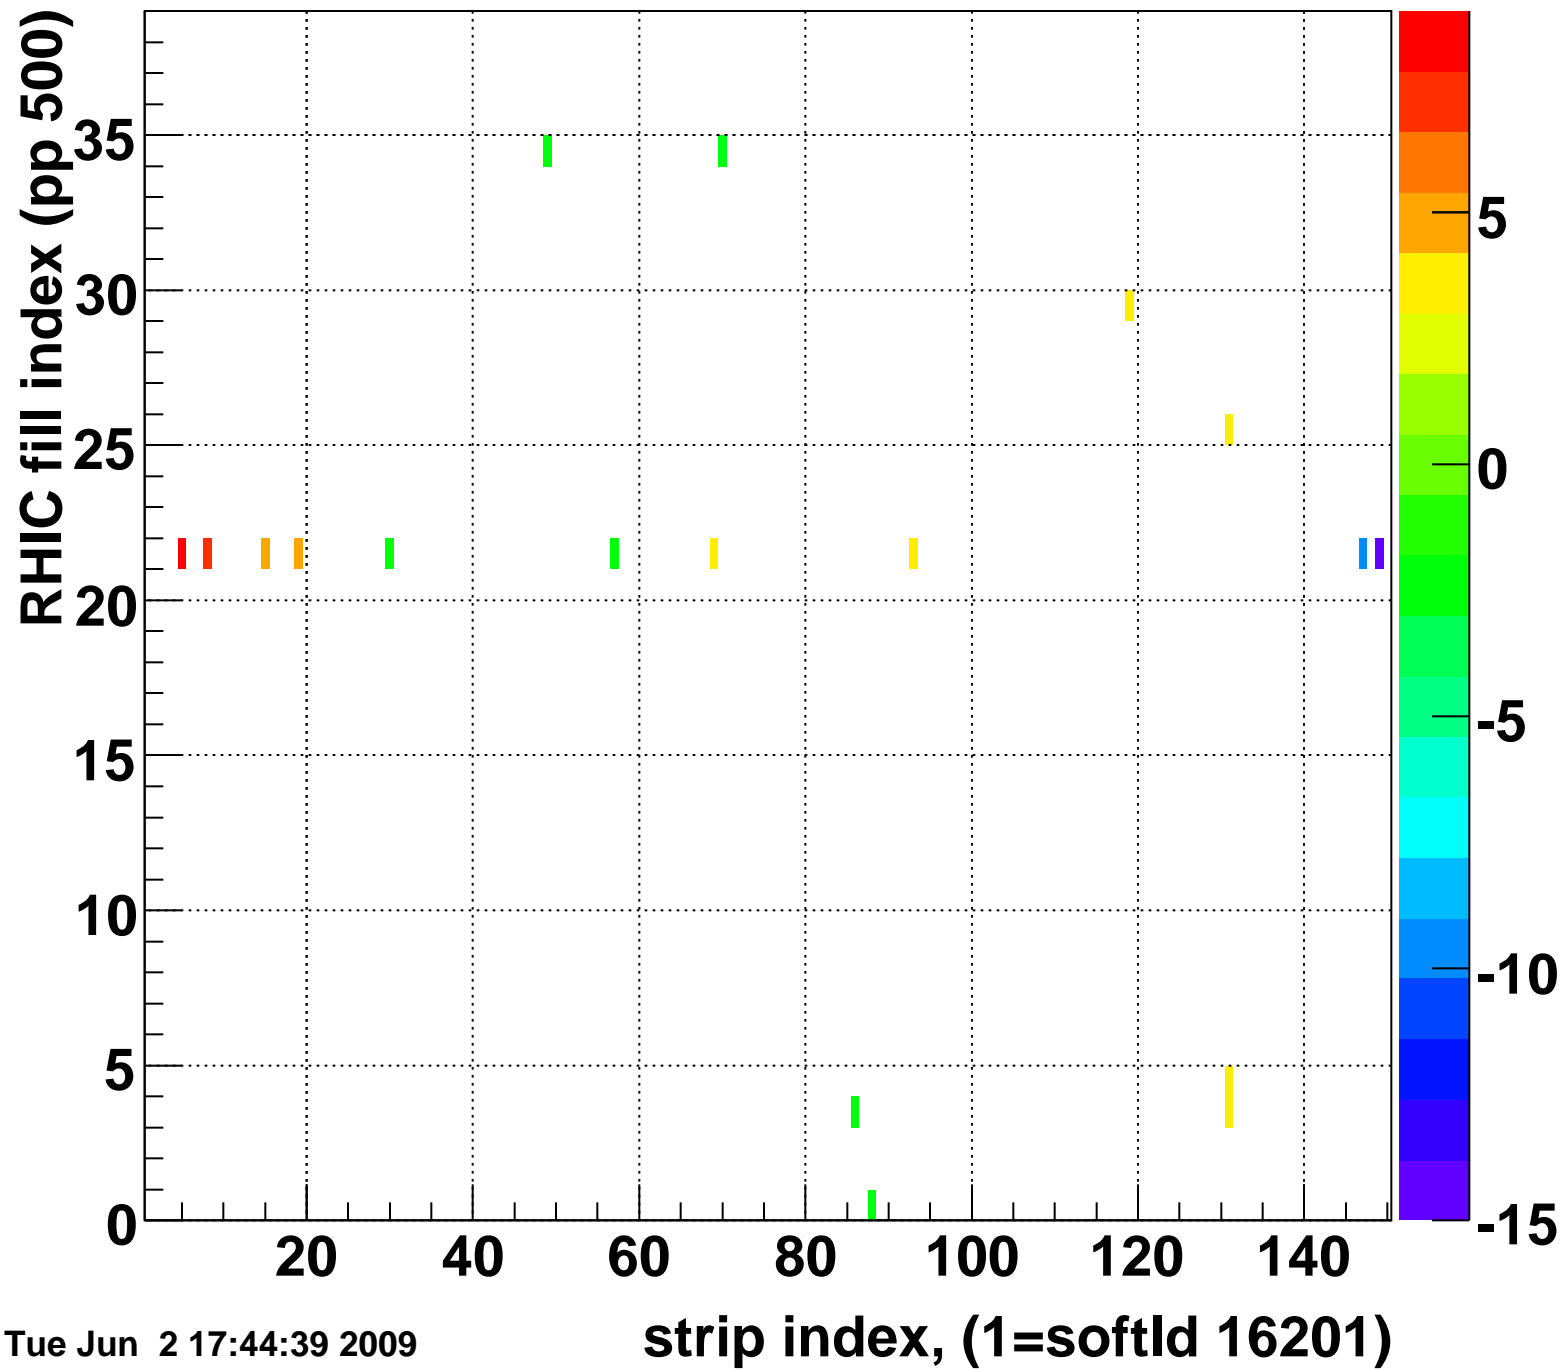

Mpv of ped residuum (ADC), BSMDE mod=109, good strips

Entries 18

Tue Jun 2 17:44:39 2009

Rms of ped residuum (ADC), BSMDE mod=109, good strips

Entries 5550

Tue Jun 2 17:44:39 2009

Bad strips (color=error bits), BSMDE mod=109

Entries 300

Tue Jun 2 17:44:39 2009

Mpv of ped residuum (ADC), BSMDP mod=109, good strips

Entries 148

Rms of ped residuum (ADC), BSMDP mod=109, good strips

Entries 5550

Tue Jun 2 17:44:39 2009

Bad strips (color=error bits), BSMDE mod=109