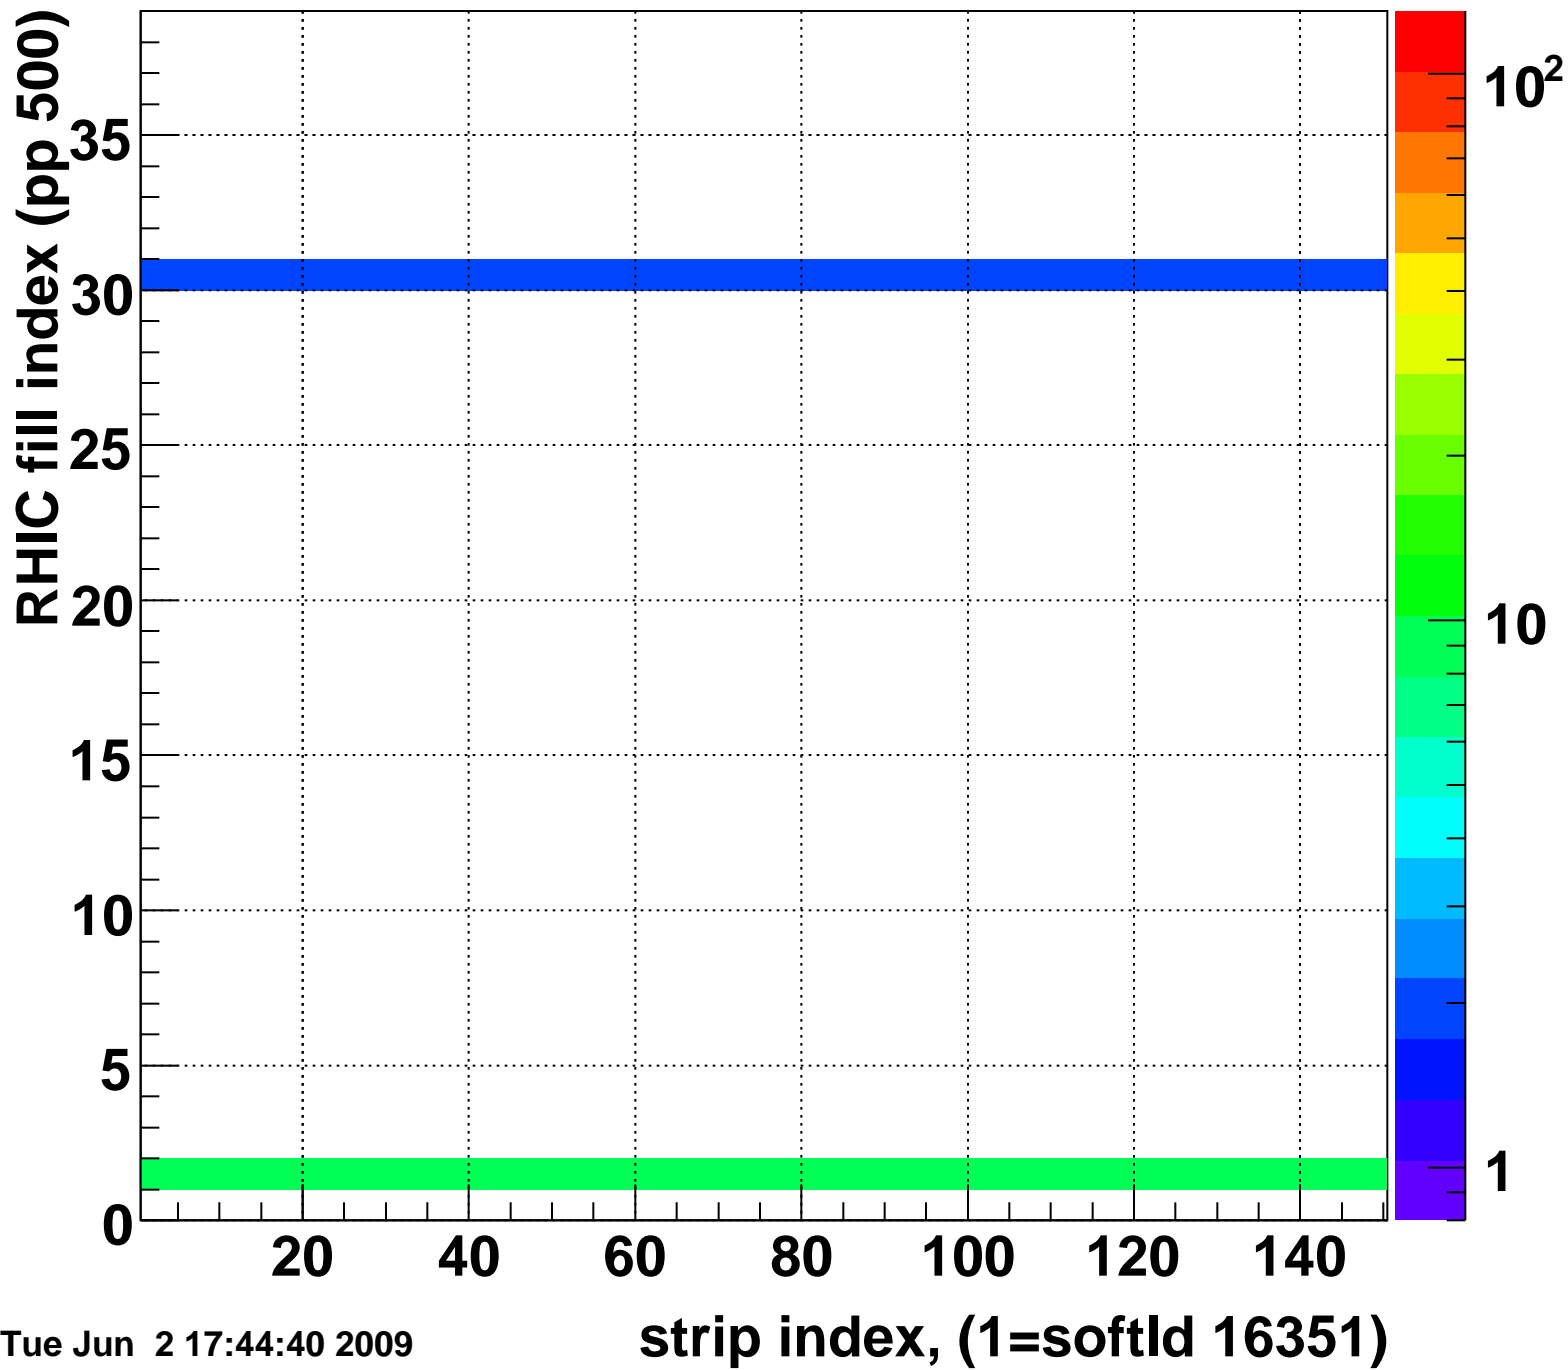

Rms of ped residuum (ADC), BSMDE mod=110, good strips

Entries 5546

Tue Jun 2 17:44:40 2009

Bad strips (color=error bits), BSMDE mod=1110

Entries 304

Tue Jun 2 17:44:40 2009

Mpv of ped residuum (ADC), BSMDP mod=110, good strips

Entries 28

Tue Jun 2 17:44:40 2009

Rms of ped residuum (ADC), BSMDP mod=110, good strips

Entries 5550

Tue Jun 2 17:44:40 2009

Bad strips (color=error bits), BSMDE mod=1110

Entries 300

Tue Jun 2 17:44:40 2009