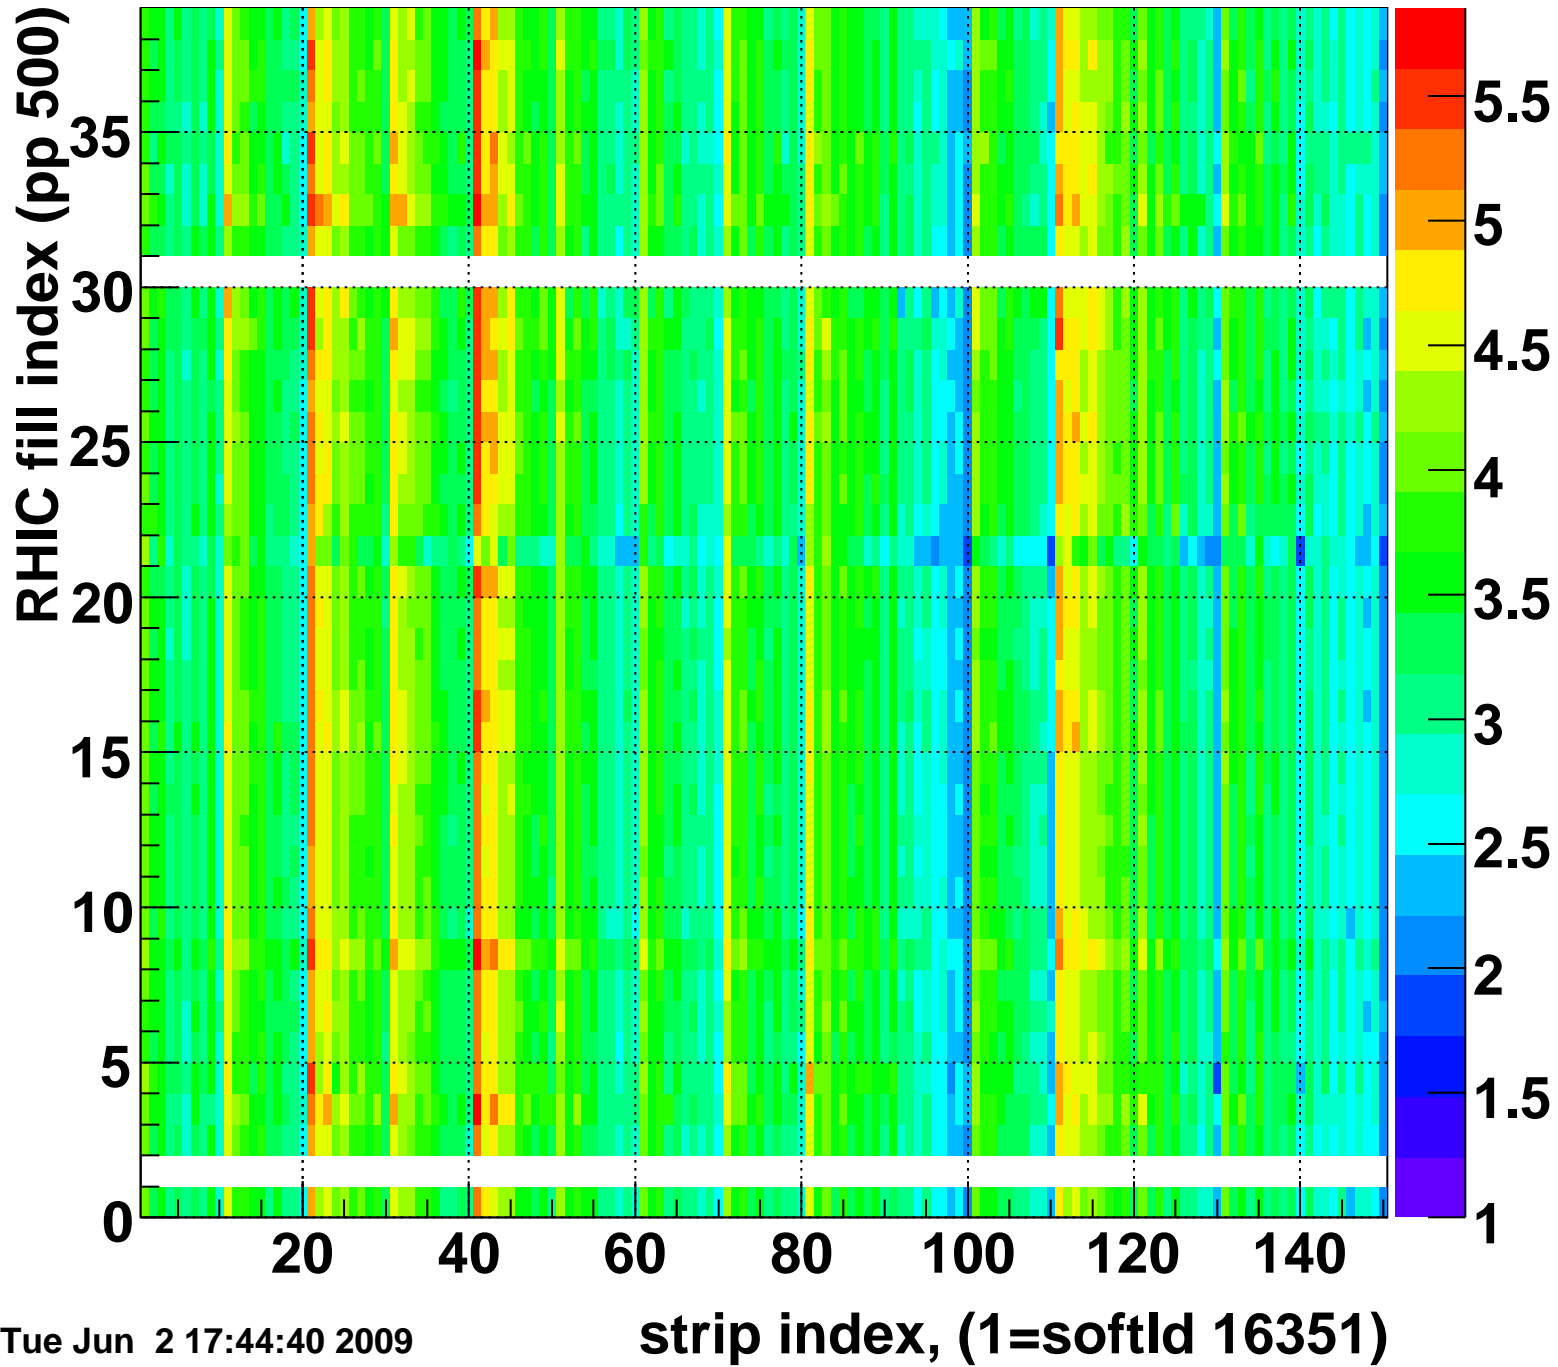

Rms of ped residuum (ADC), BSMDE mod=110, good strips

Entries 5546

Tue Jun 2 17:44:40 2009

Bad strips (color=error bits), BSMDE mod=1110

Entries 304

Tue Jun 2 17:44:40 2009

Mpv of ped residuum (ADC), BSMDP mod=110, good strips

Entries 28

Tue Jun 2 17:44:40 2009

Rms of ped residuum (ADC), BSMDP mod=110, good strips

Entries 5550

Tue Jun 2 17:44:40 2009

Bad strips (color=error bits), BSMDE mod=1110

Entries 300

Tue Jun 2 17:44:40 2009