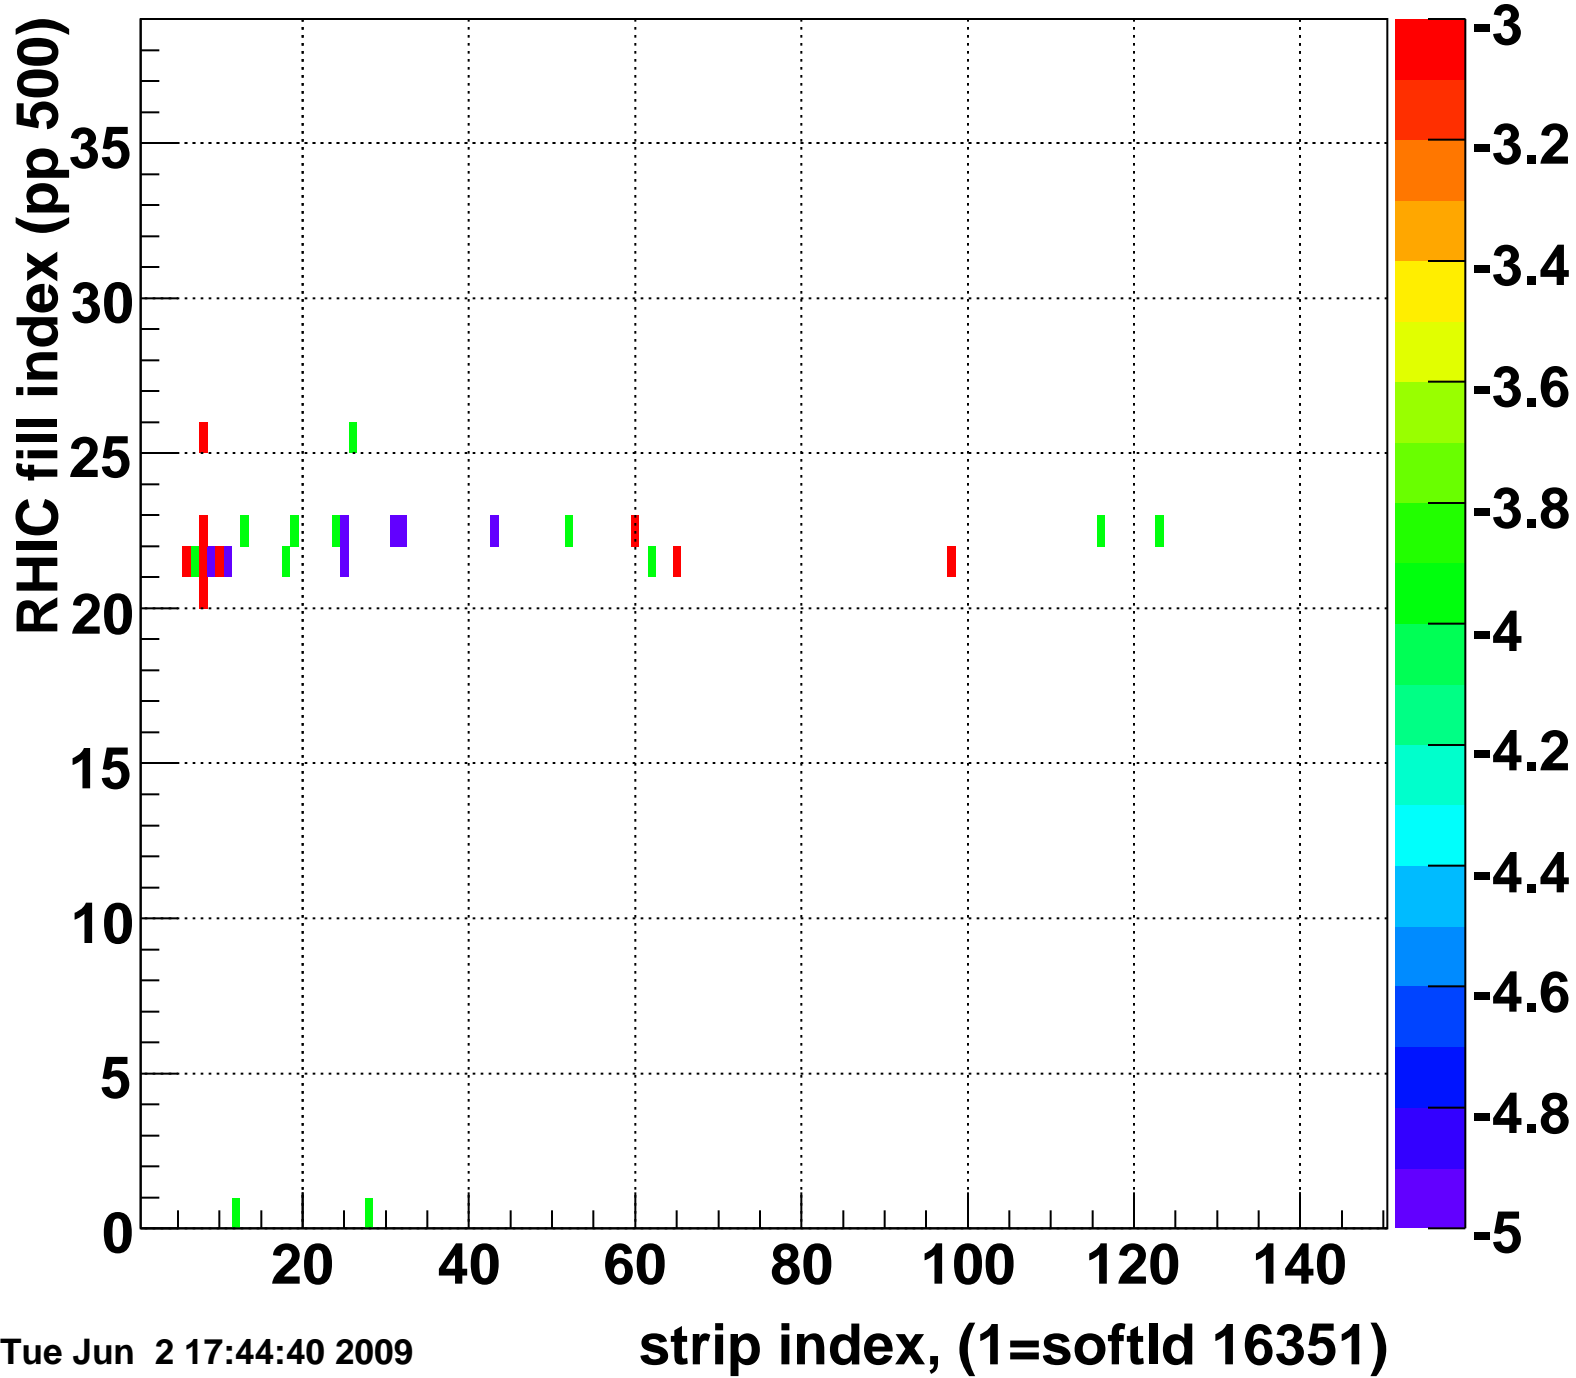

Rms of ped residuum (ADC), BSMDE mod=110, good strips

Entries 5546

Tue Jun 2 17:44:40 2009

Bad strips (color=error bits), BSMDE mod=1110

Entries 304

Tue Jun 2 17:44:40 2009

Mpv of ped residuum (ADC), BSMDP mod=110, good strips

Entries 28

Tue Jun 2 17:44:40 2009

Rms of ped residuum (ADC), BSMDP mod=110, good strips

Entries 5550

Tue Jun 2 17:44:40 2009

Bad strips (color=error bits), BSMDE mod=1110

Entries 300

Tue Jun 2 17:44:40 2009