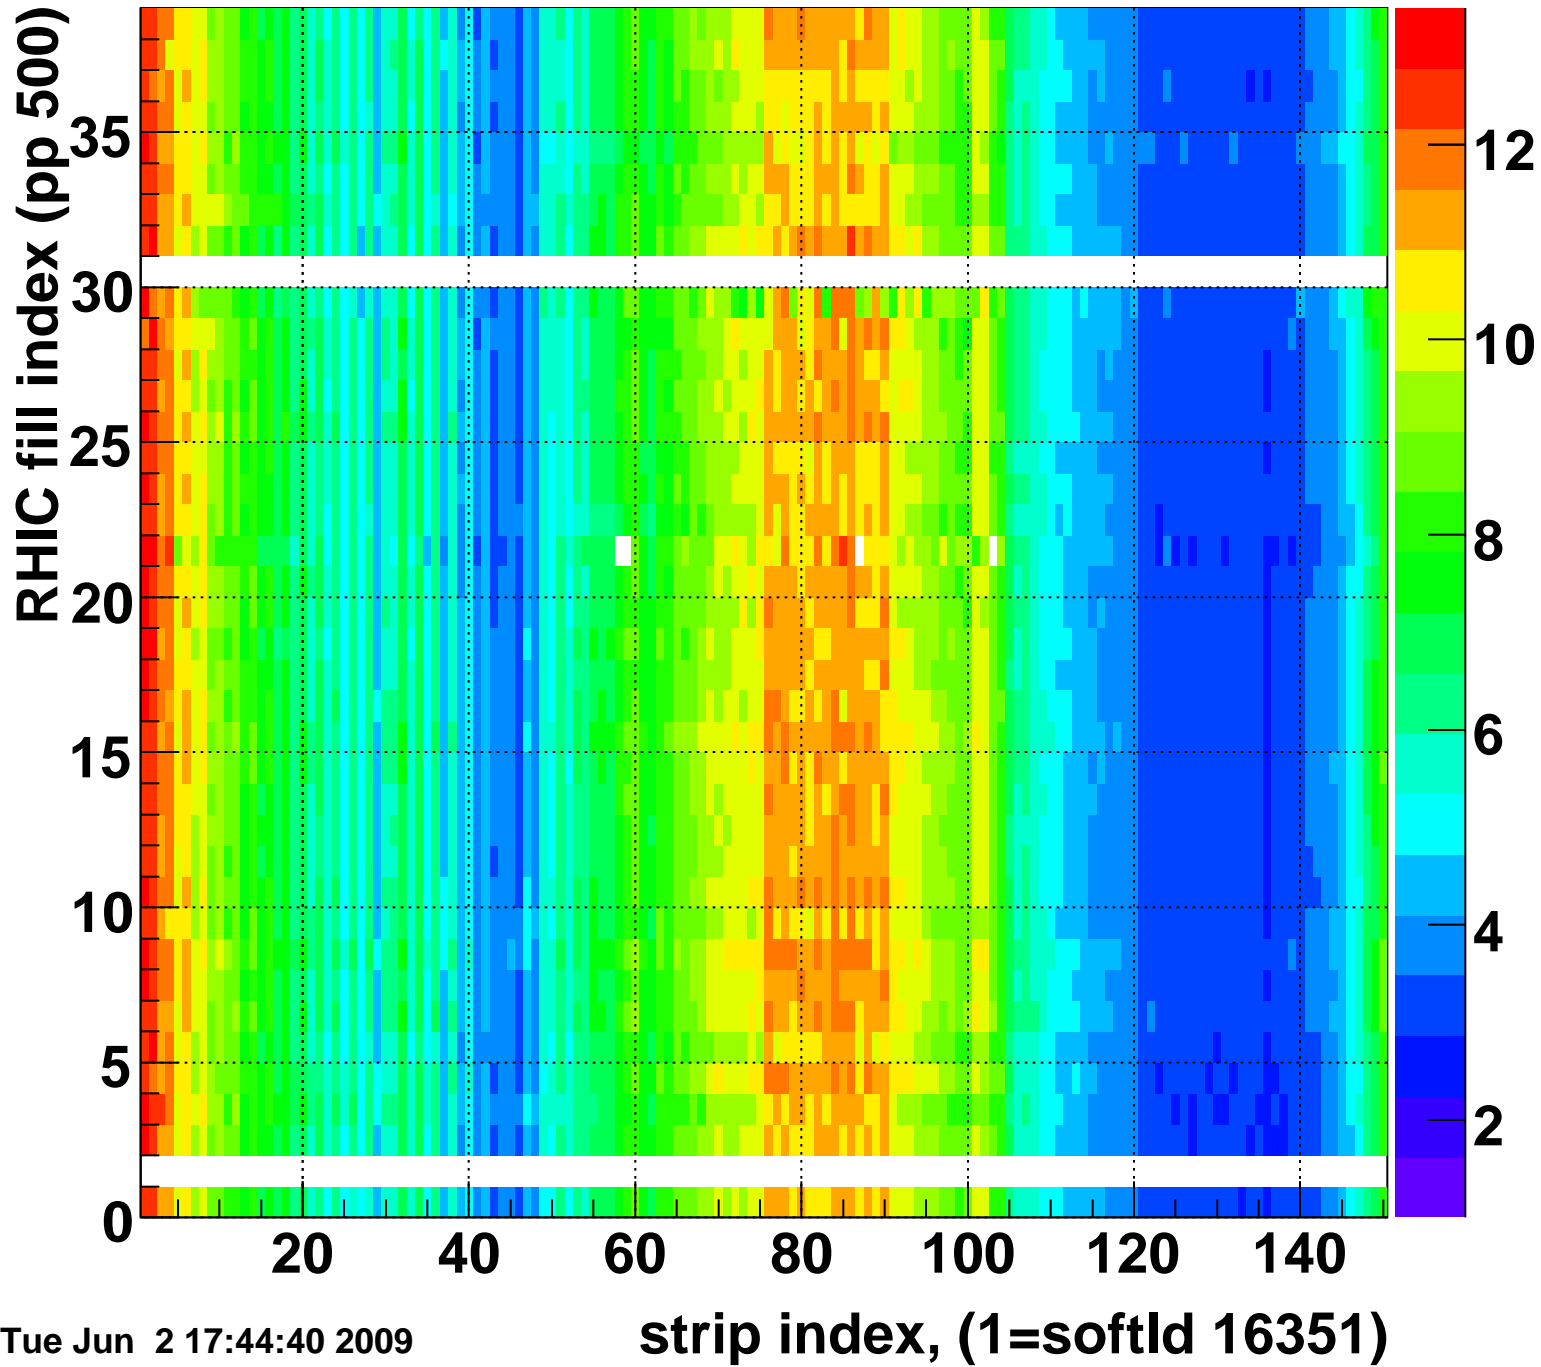

Rms of ped residuum (ADC), BSMDE mod=110, good strips

Entries 5546

Tue Jun 2 17:44:40 2009

Bad strips (color=error bits), BSMDE mod=1110

Entries 304

Tue Jun 2 17:44:40 2009

Mpv of ped residuum (ADC), BSMDP mod=110, good strips

Entries 28

Tue Jun 2 17:44:40 2009

Rms of ped residuum (ADC), BSMDP mod=110, good strips

Entries 5550

Tue Jun 2 17:44:40 2009

Bad strips (color=error bits), BSMDE mod=1110

Entries 300

Tue Jun 2 17:44:40 2009