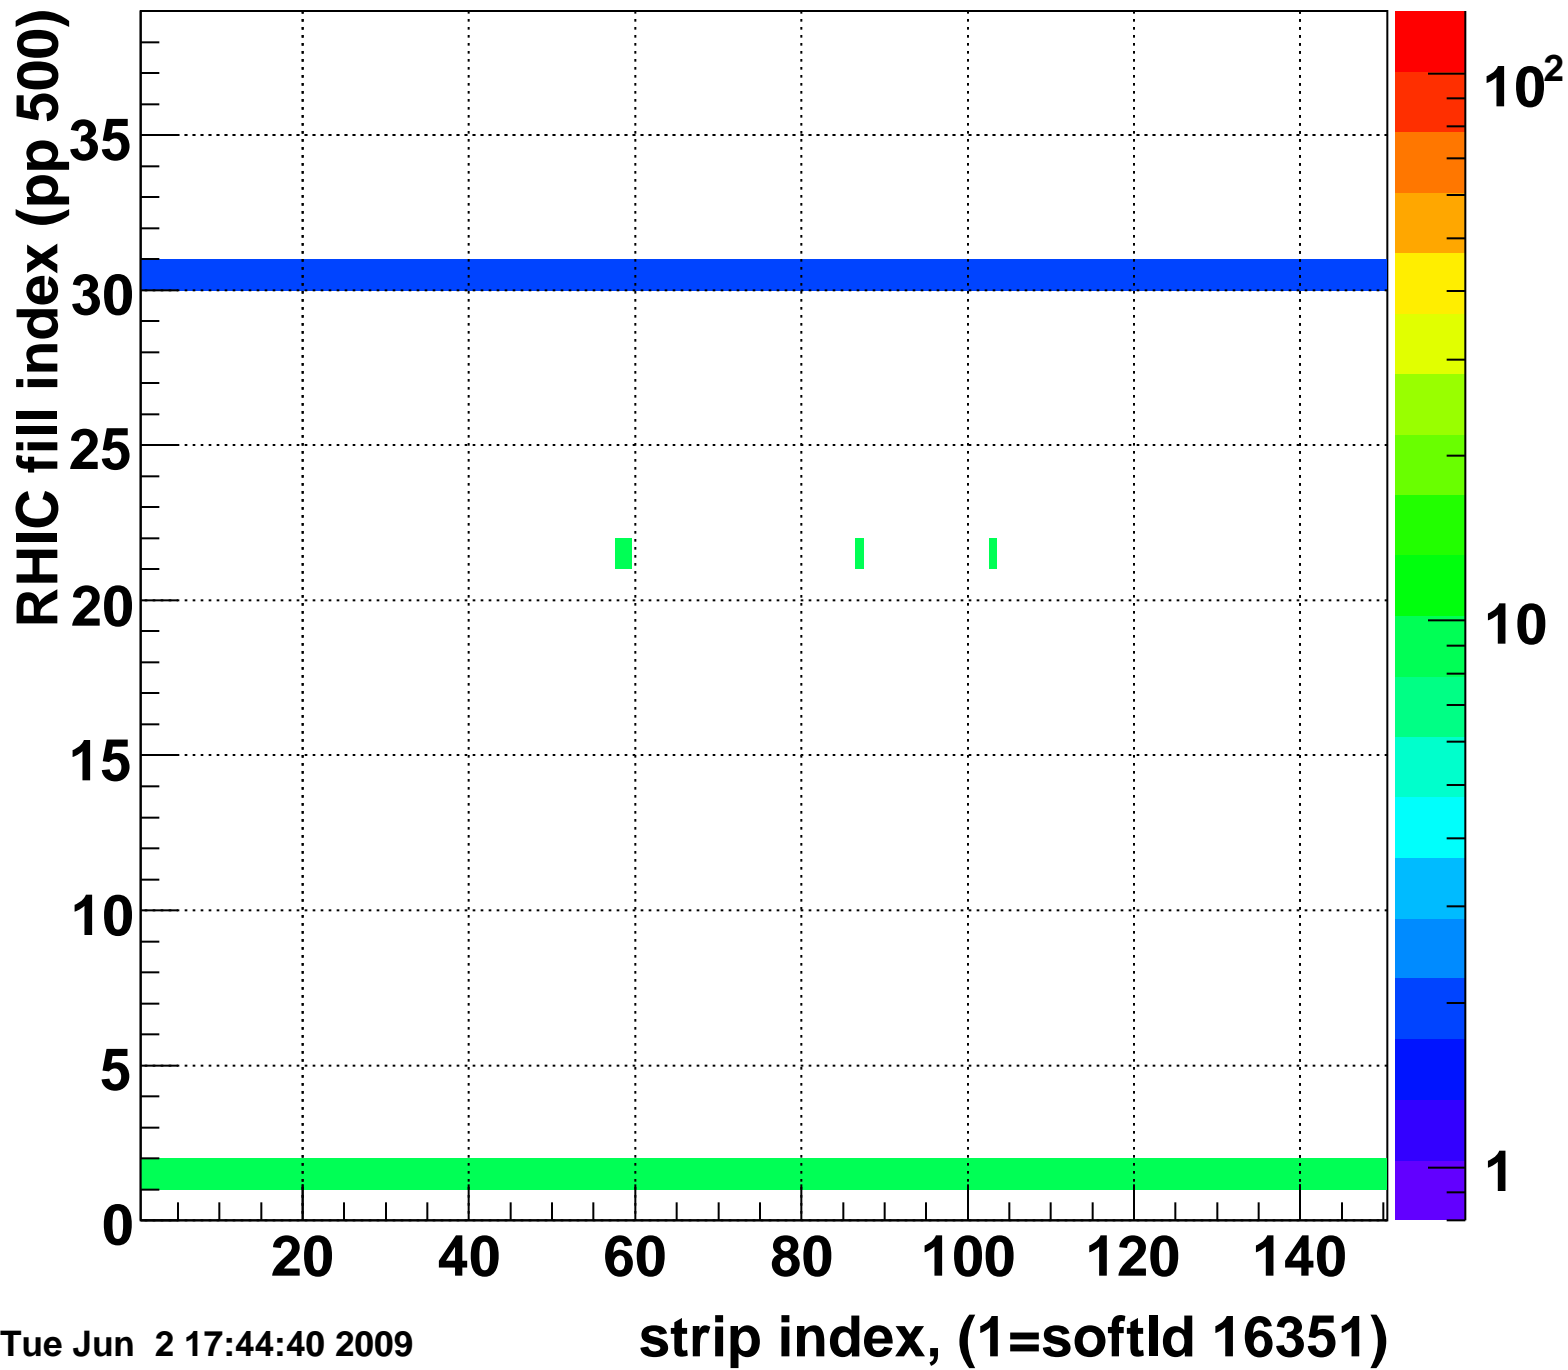

Rms of ped residuum (ADC), BSMDE mod=110, good strips

Entries 5546

Tue Jun 2 17:44:40 2009

Bad strips (color=error bits), BSMDE mod=1110

Entries 304

Tue Jun 2 17:44:40 2009

Mpv of ped residuum (ADC), BSMDP mod=110, good strips

Entries 28

Tue Jun 2 17:44:40 2009

Rms of ped residuum (ADC), BSMDP mod=110, good strips

Entries 5550

Tue Jun 2 17:44:40 2009

Bad strips (color=error bits), BSMDE mod=1110

Entries 300

Tue Jun 2 17:44:40 2009