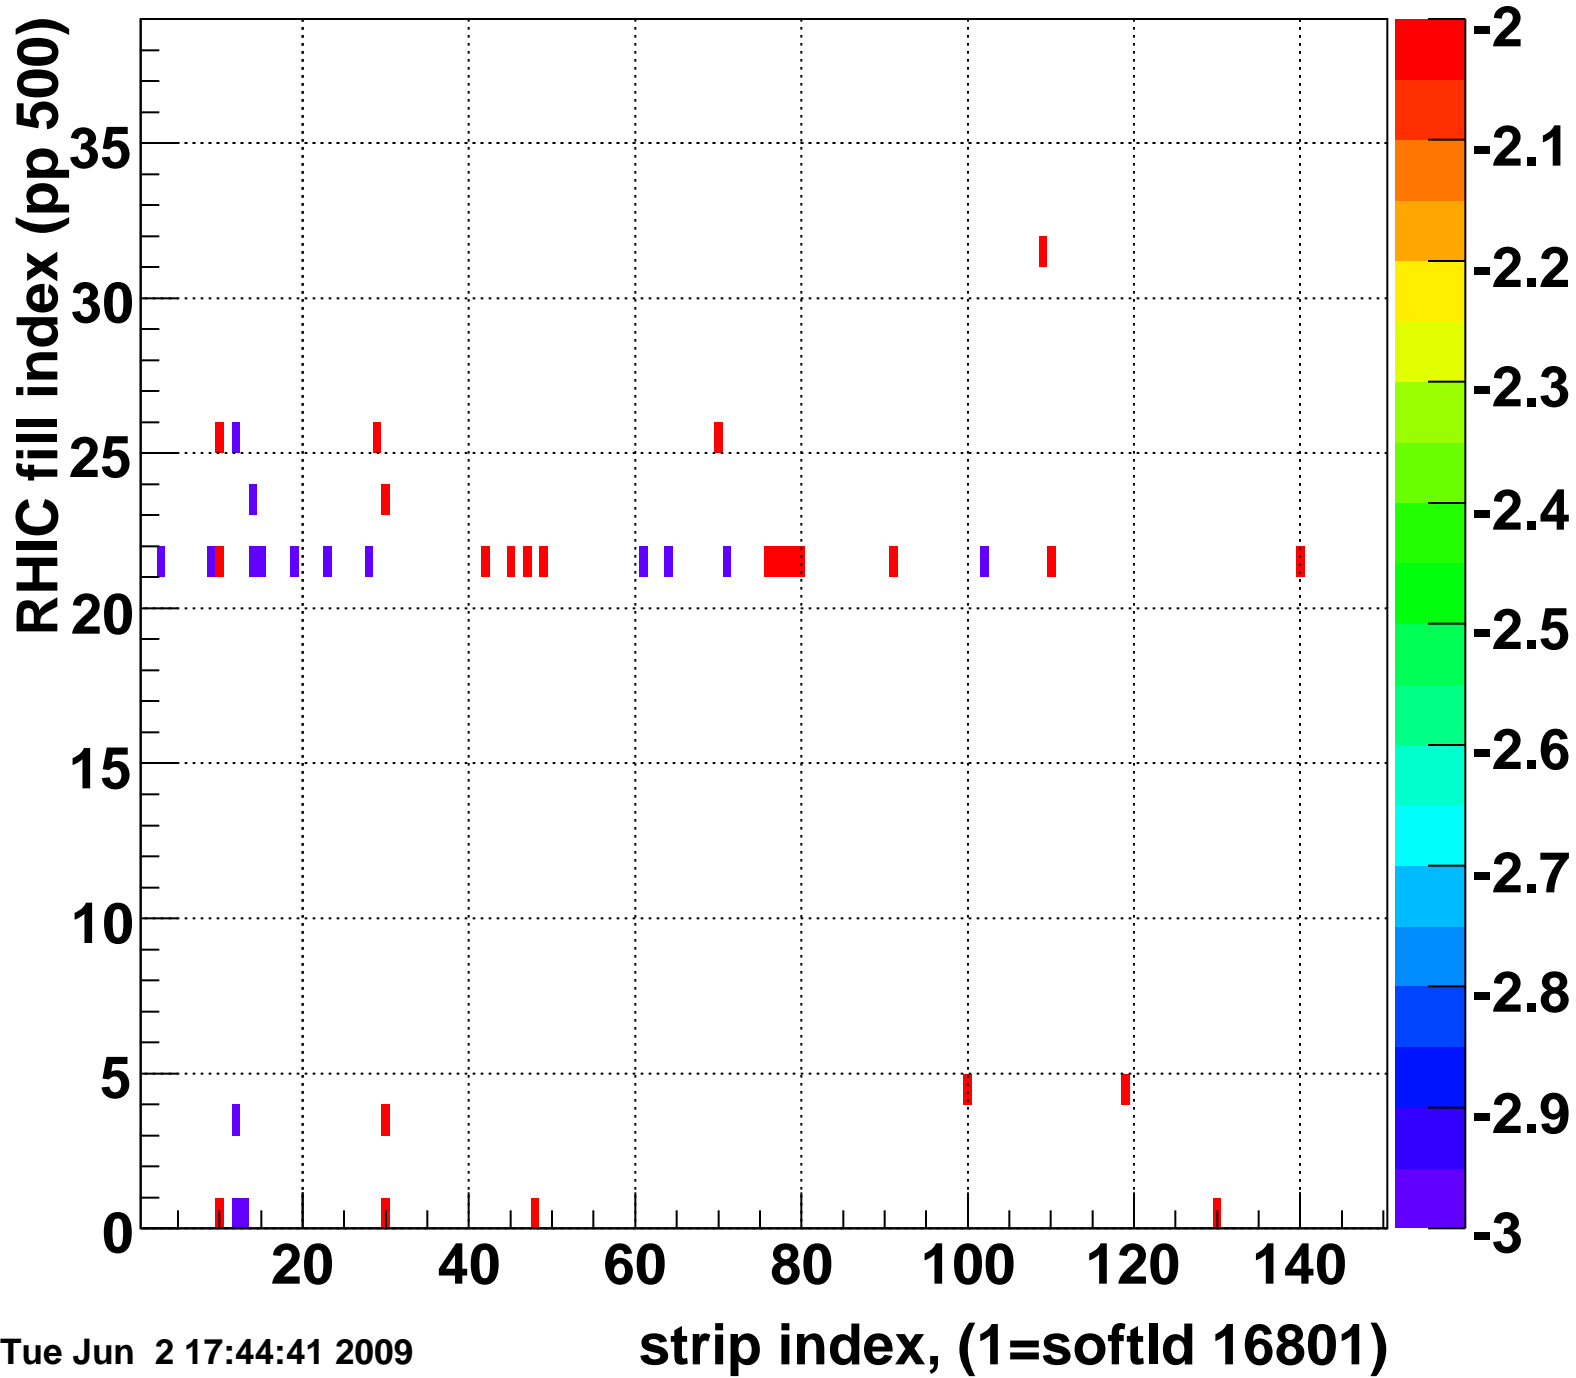

Mpv of ped residuum (ADC), BSMDE mod=113, good strips

Entries 39

Tue Jun 2 17:44:41 2009

Rms of ped residuum (ADC), BSMDE mod=113, good strips

Entries 5550

Bad strips (color=error bits), BSMDE mod=1113

Entries 300

Tue Jun 2 17:44:41 2009

Mpv of ped residuum (ADC), BSMDP mod=113, good strips

Entries 41

Tue Jun 2 17:44:41 2009

Rms of ped residuum (ADC), BSMDP mod=113, good strips

Entries 5550

Tue Jun 2 17:44:41 2009

Bad strips (color=error bits), BSMDE mod=1113