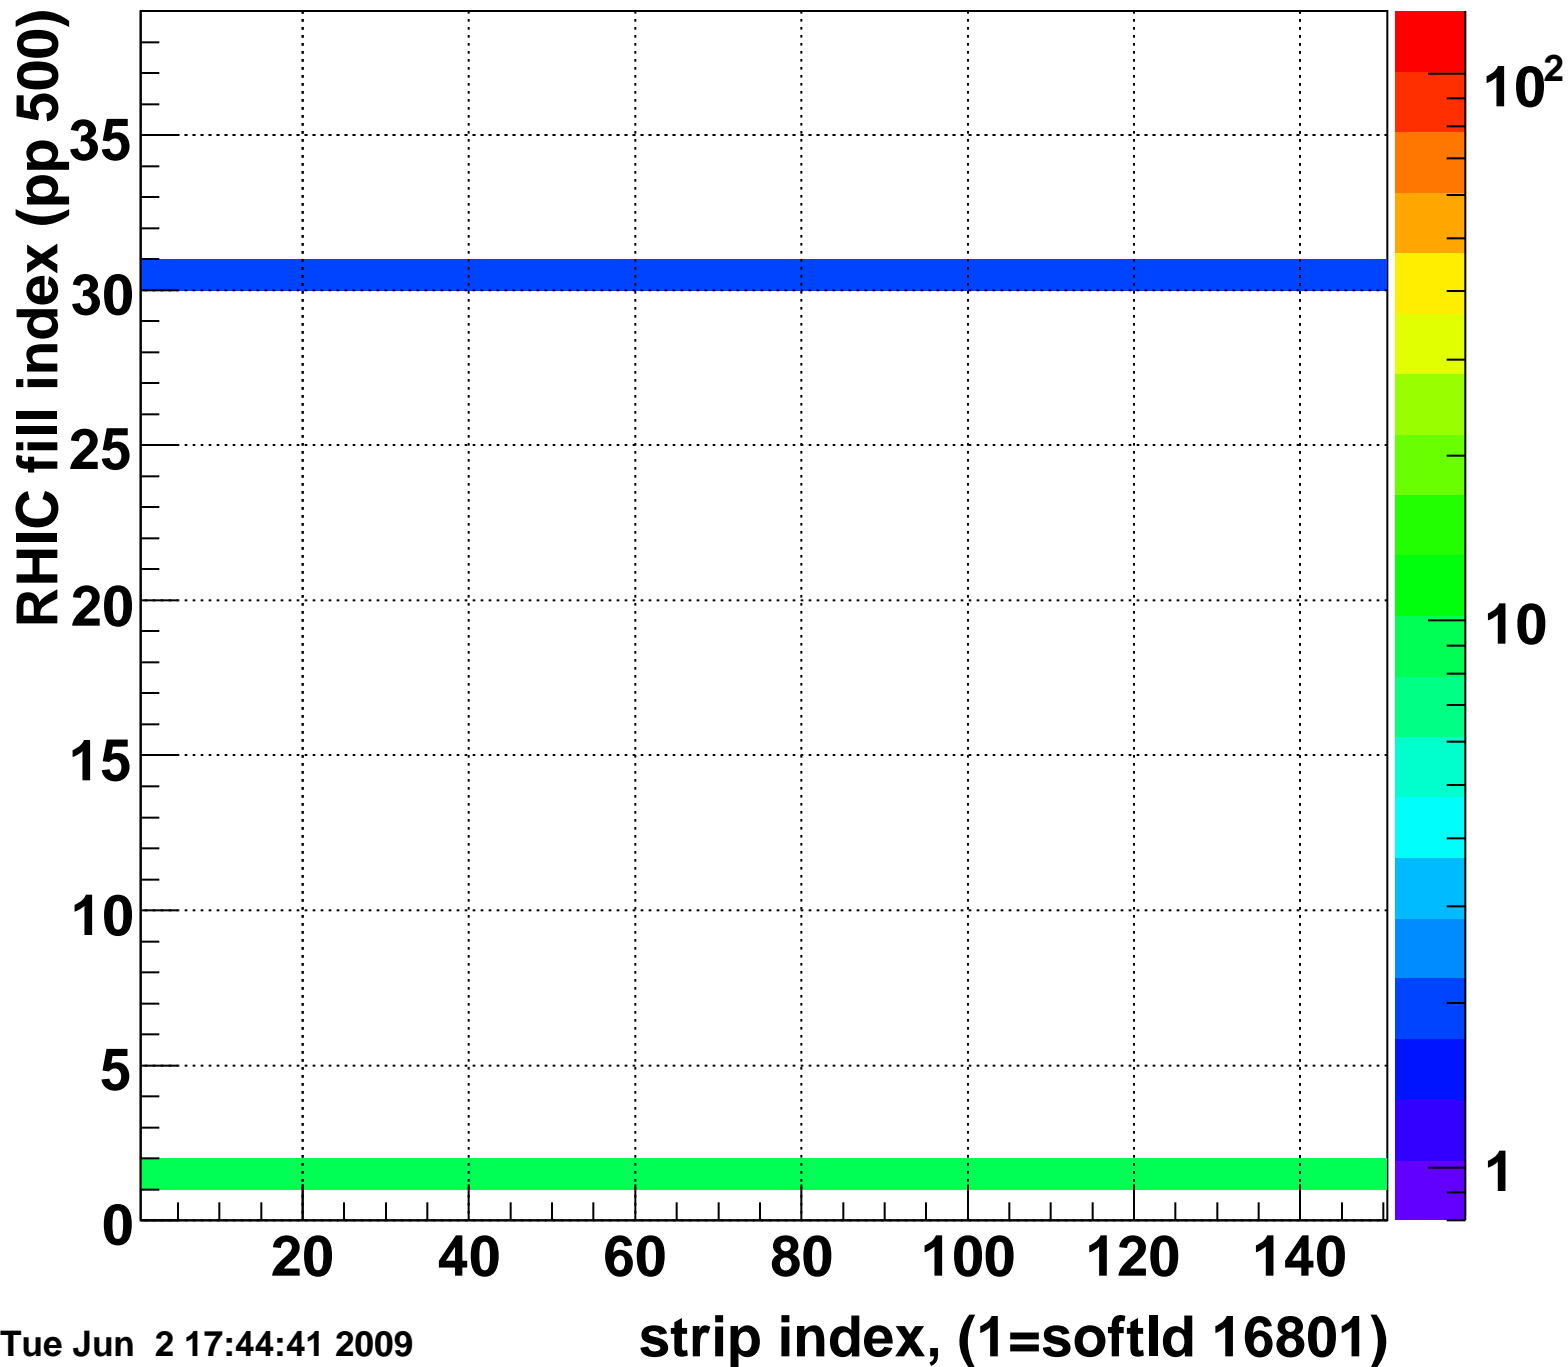

Bad strips (color=error bits), BSMDE mod=1113

Entries 300

Tue Jun 2 17:44:41 2009