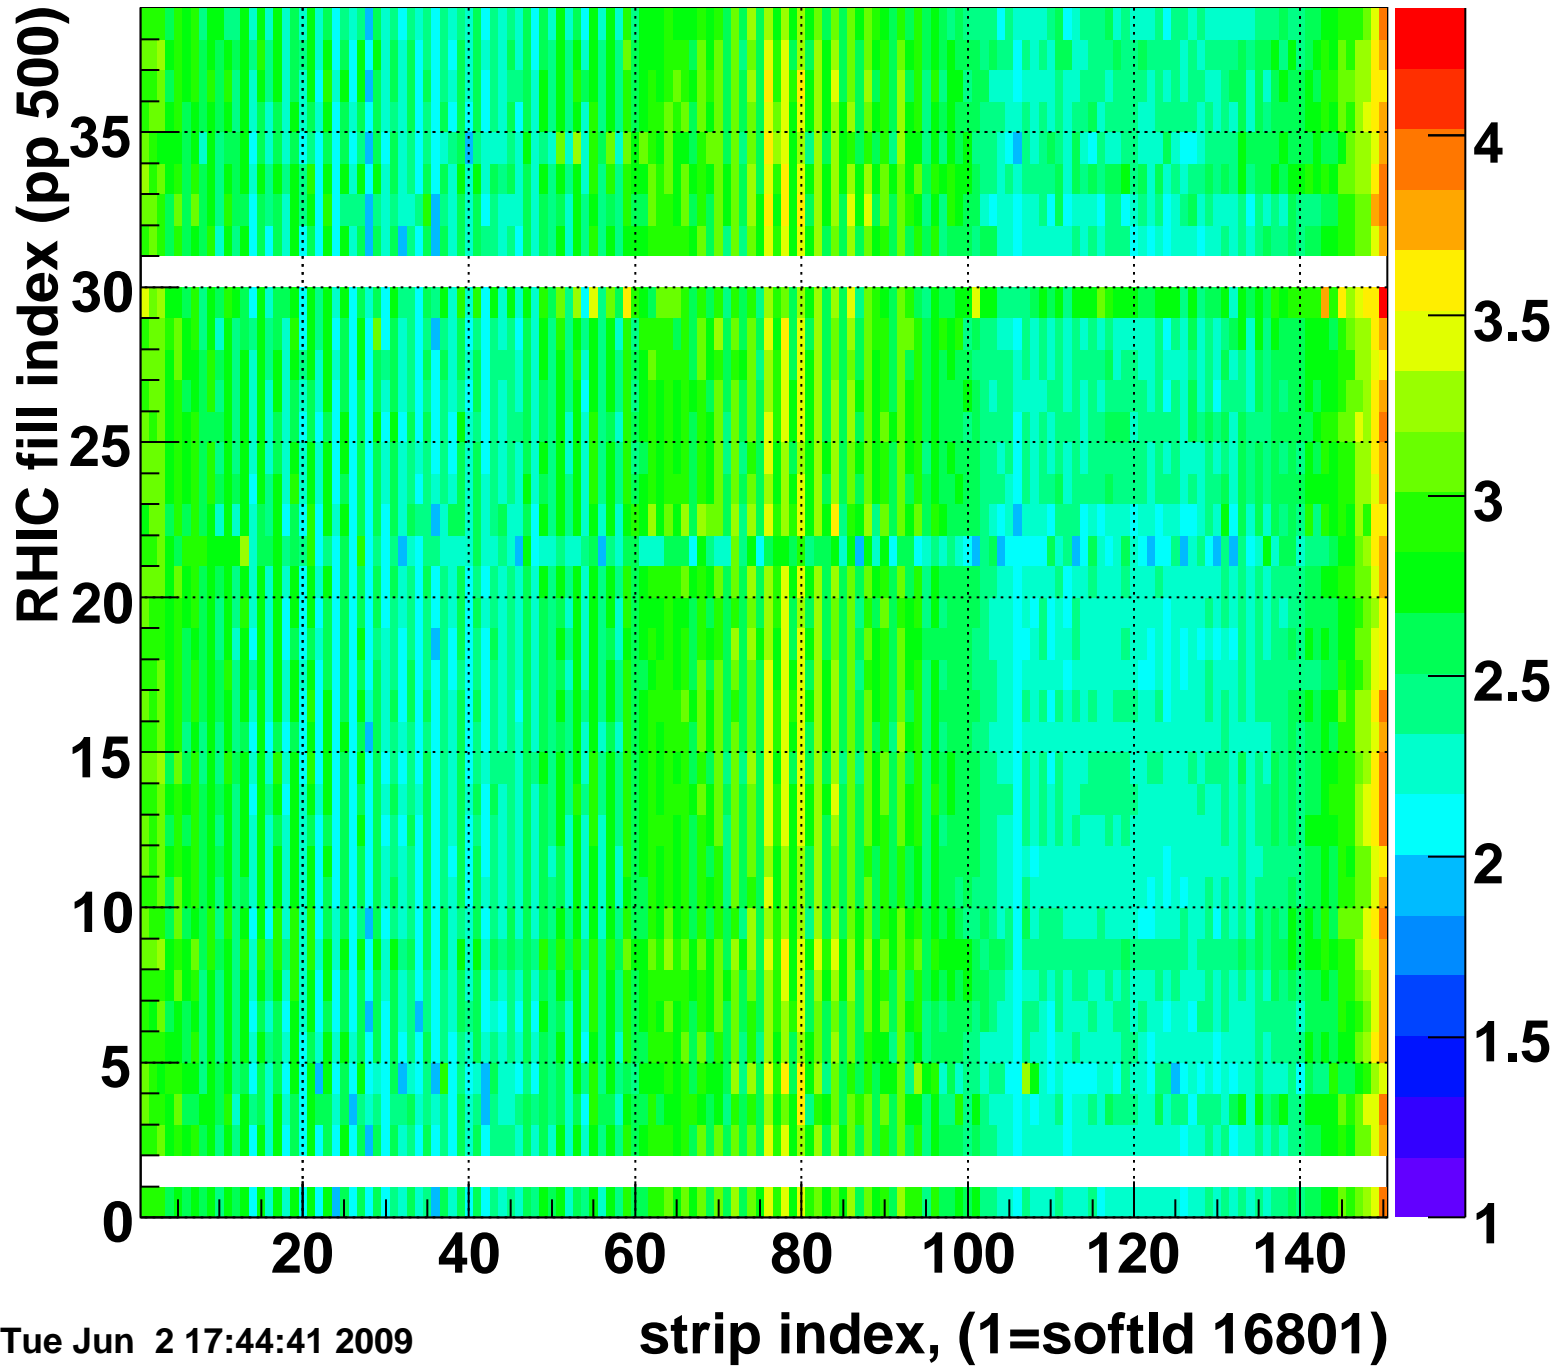

Mpv of ped residuum (ADC), BSMDE mod=113, good strips

Entries 39

Tue Jun 2 17:44:41 2009

Rms of ped residuum (ADC), BSMDE mod=113, good strips

Entries 5550

Bad strips (color=error bits), BSMDE mod=1113

Entries 300

Tue Jun 2 17:44:41 2009

Mpv of ped residuum (ADC), BSMDP mod=113, good strips

Entries 41

Tue Jun 2 17:44:41 2009

Rms of ped residuum (ADC), BSMDP mod=113, good strips

Entries 5550

Tue Jun 2 17:44:41 2009

Bad strips (color=error bits), BSMDE mod=1113