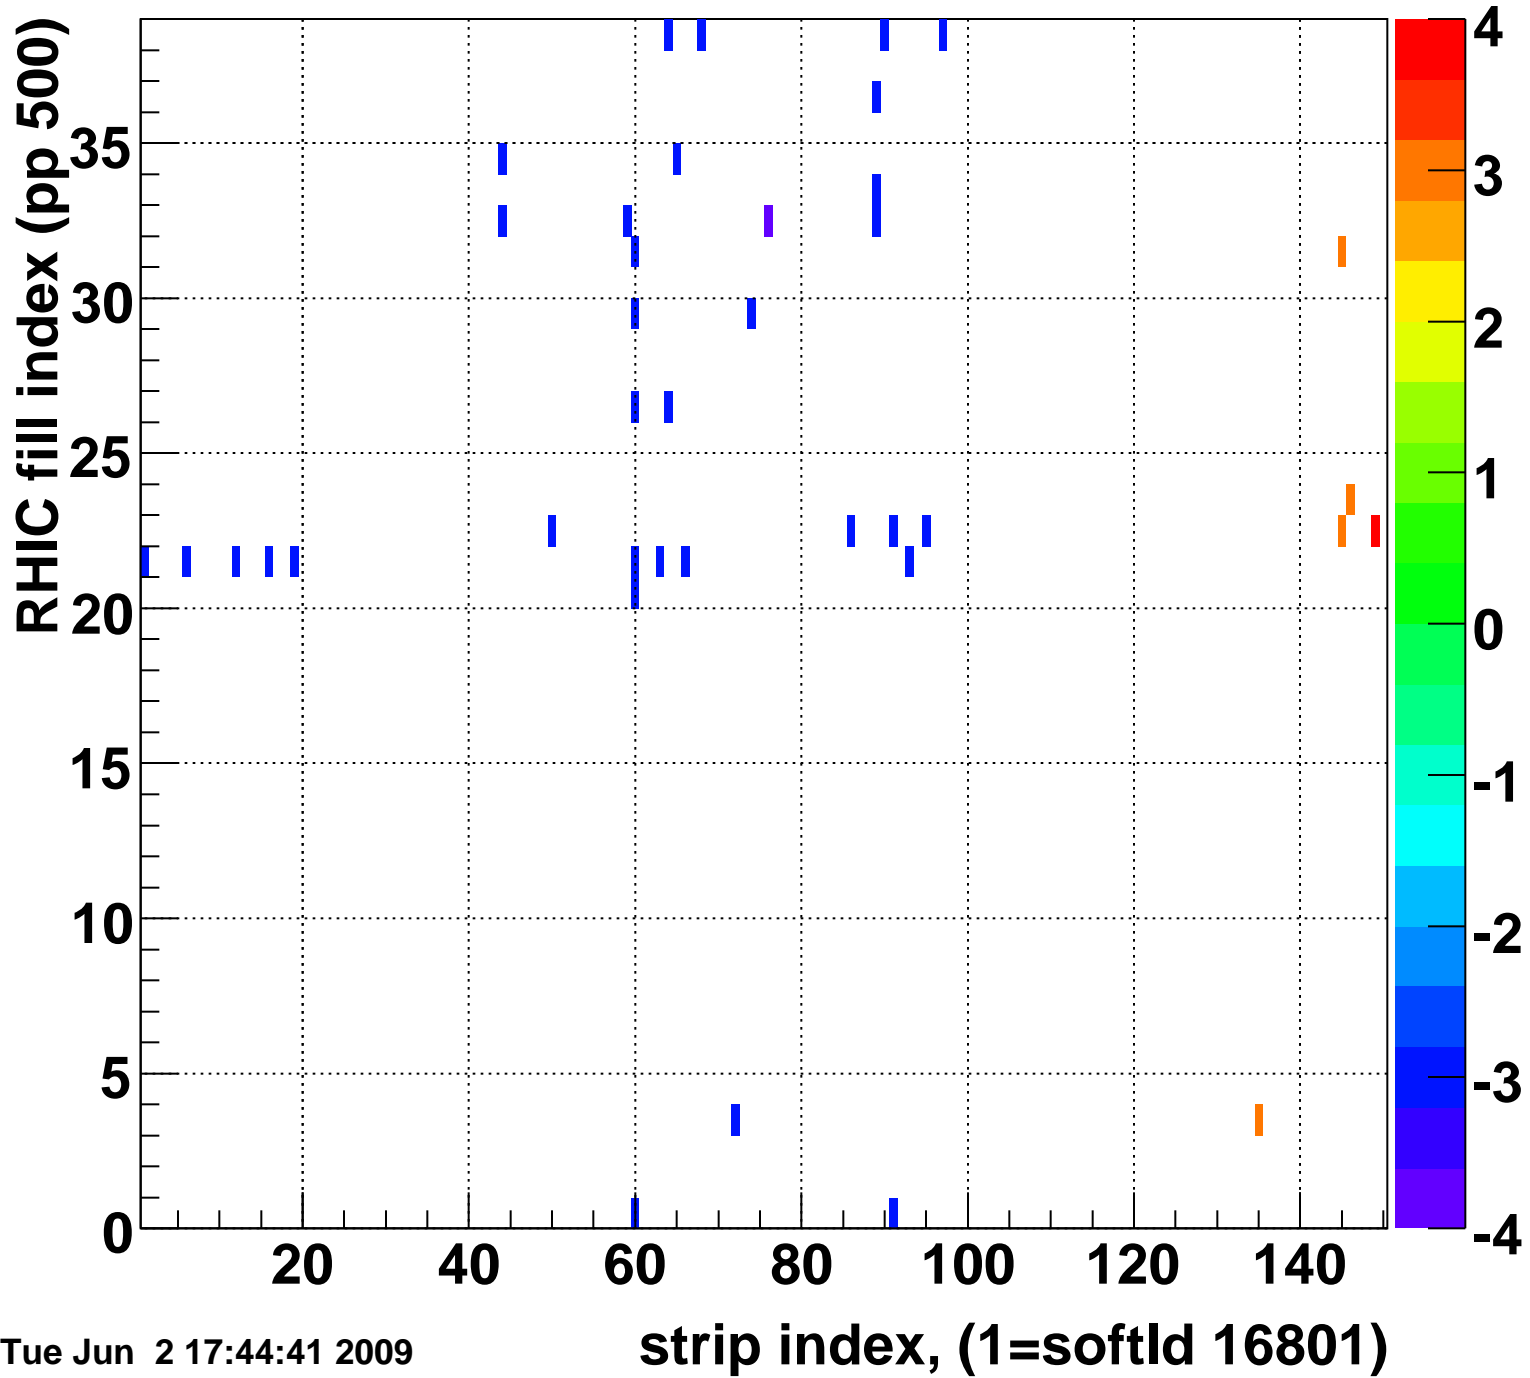

Mpv of ped residuum (ADC), BSMDE mod=113, good strips

Entries 39

Tue Jun 2 17:44:41 2009

Rms of ped residuum (ADC), BSMDE mod=113, good strips

Entries 5550

Bad strips (color=error bits), BSMDE mod=1113

Entries 300

Tue Jun 2 17:44:41 2009

Mpv of ped residuum (ADC), BSMDP mod=113, good strips

Entries 41

Tue Jun 2 17:44:41 2009

Rms of ped residuum (ADC), BSMDP mod=113, good strips

Entries 5550

Tue Jun 2 17:44:41 2009

Bad strips (color=error bits), BSMDE mod=1113