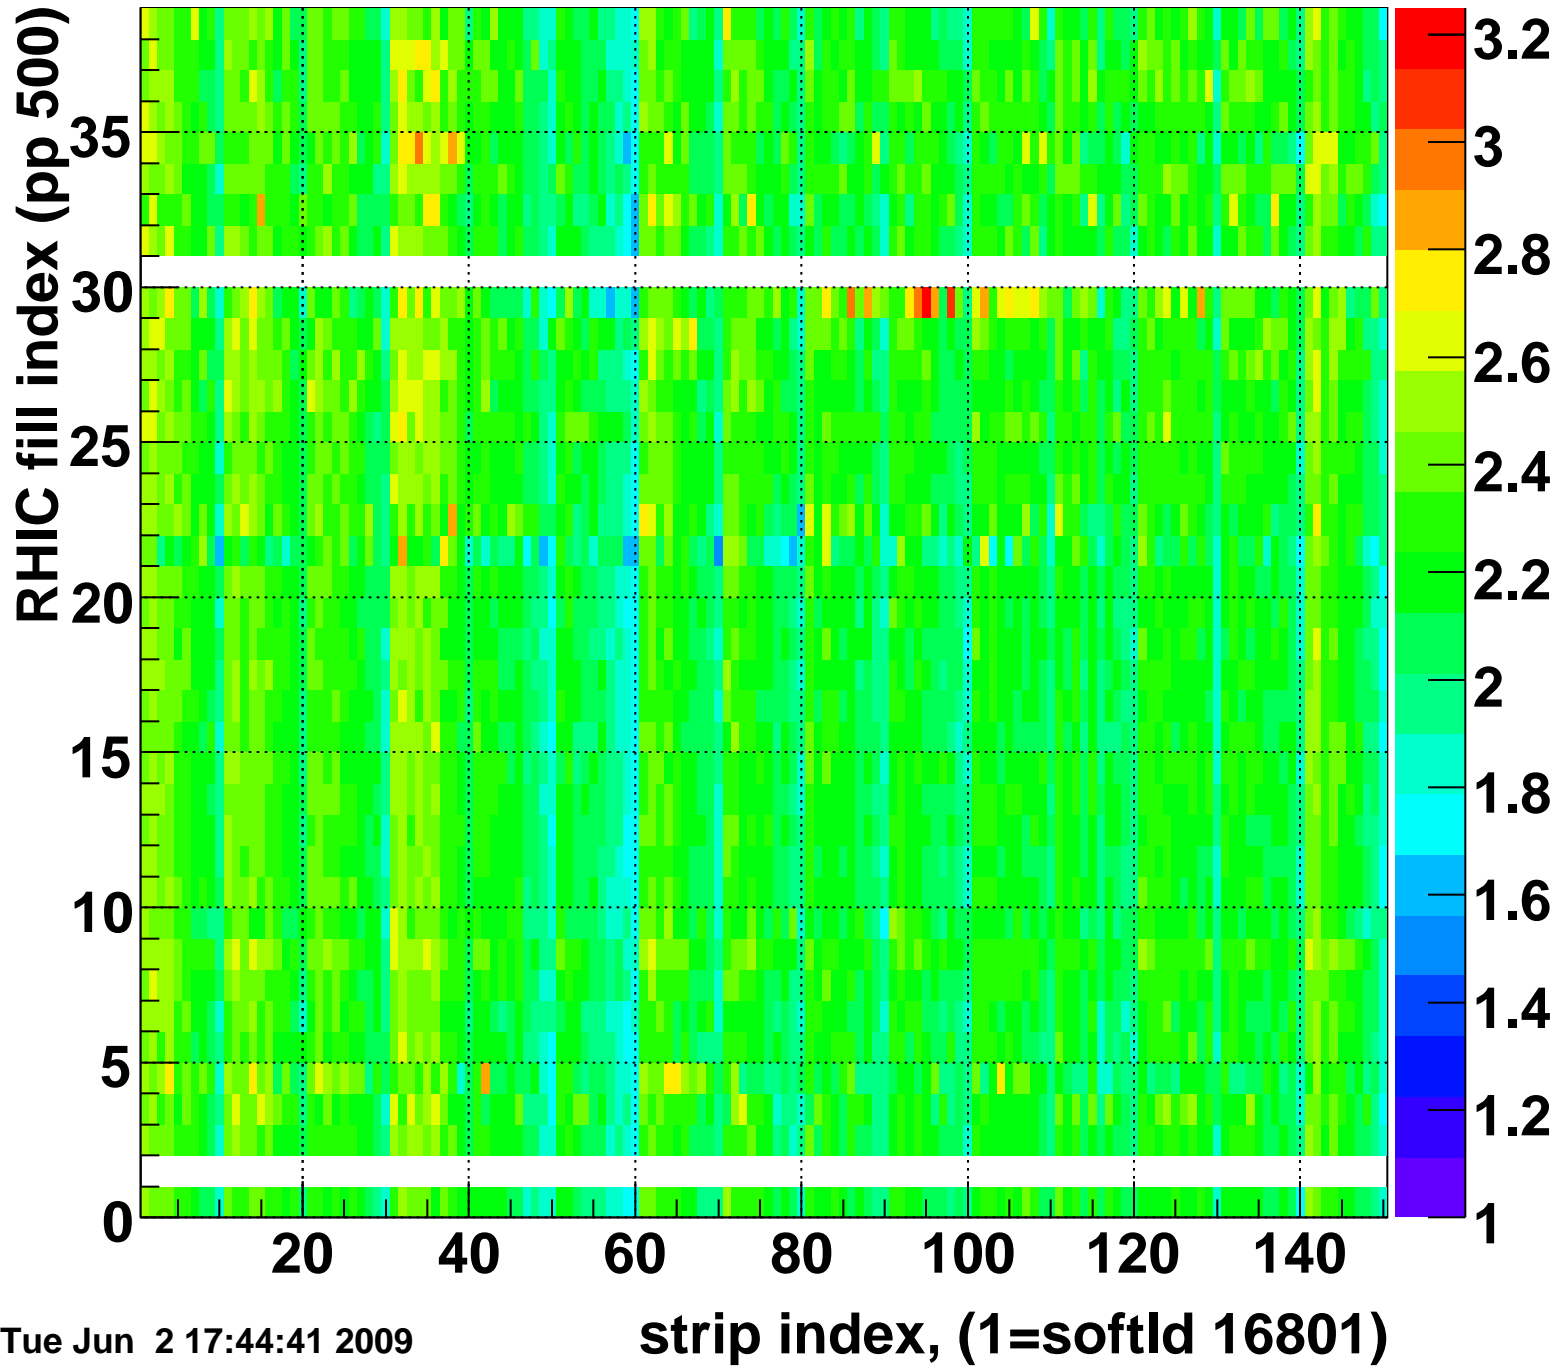

Mpv of ped residuum (ADC), BSMDE mod=113, good strips

Entries 39

Tue Jun 2 17:44:41 2009

Rms of ped residuum (ADC), BSMDE mod=113, good strips

Entries 5550

Bad strips (color=error bits), BSMDE mod=1113

Entries 300

Tue Jun 2 17:44:41 2009

Mpv of ped residuum (ADC), BSMDP mod=113, good strips

Entries 41

Tue Jun 2 17:44:41 2009

Rms of ped residuum (ADC), BSMDP mod=113, good strips

Entries 5550

Tue Jun 2 17:44:41 2009

Bad strips (color=error bits), BSMDE mod=1113