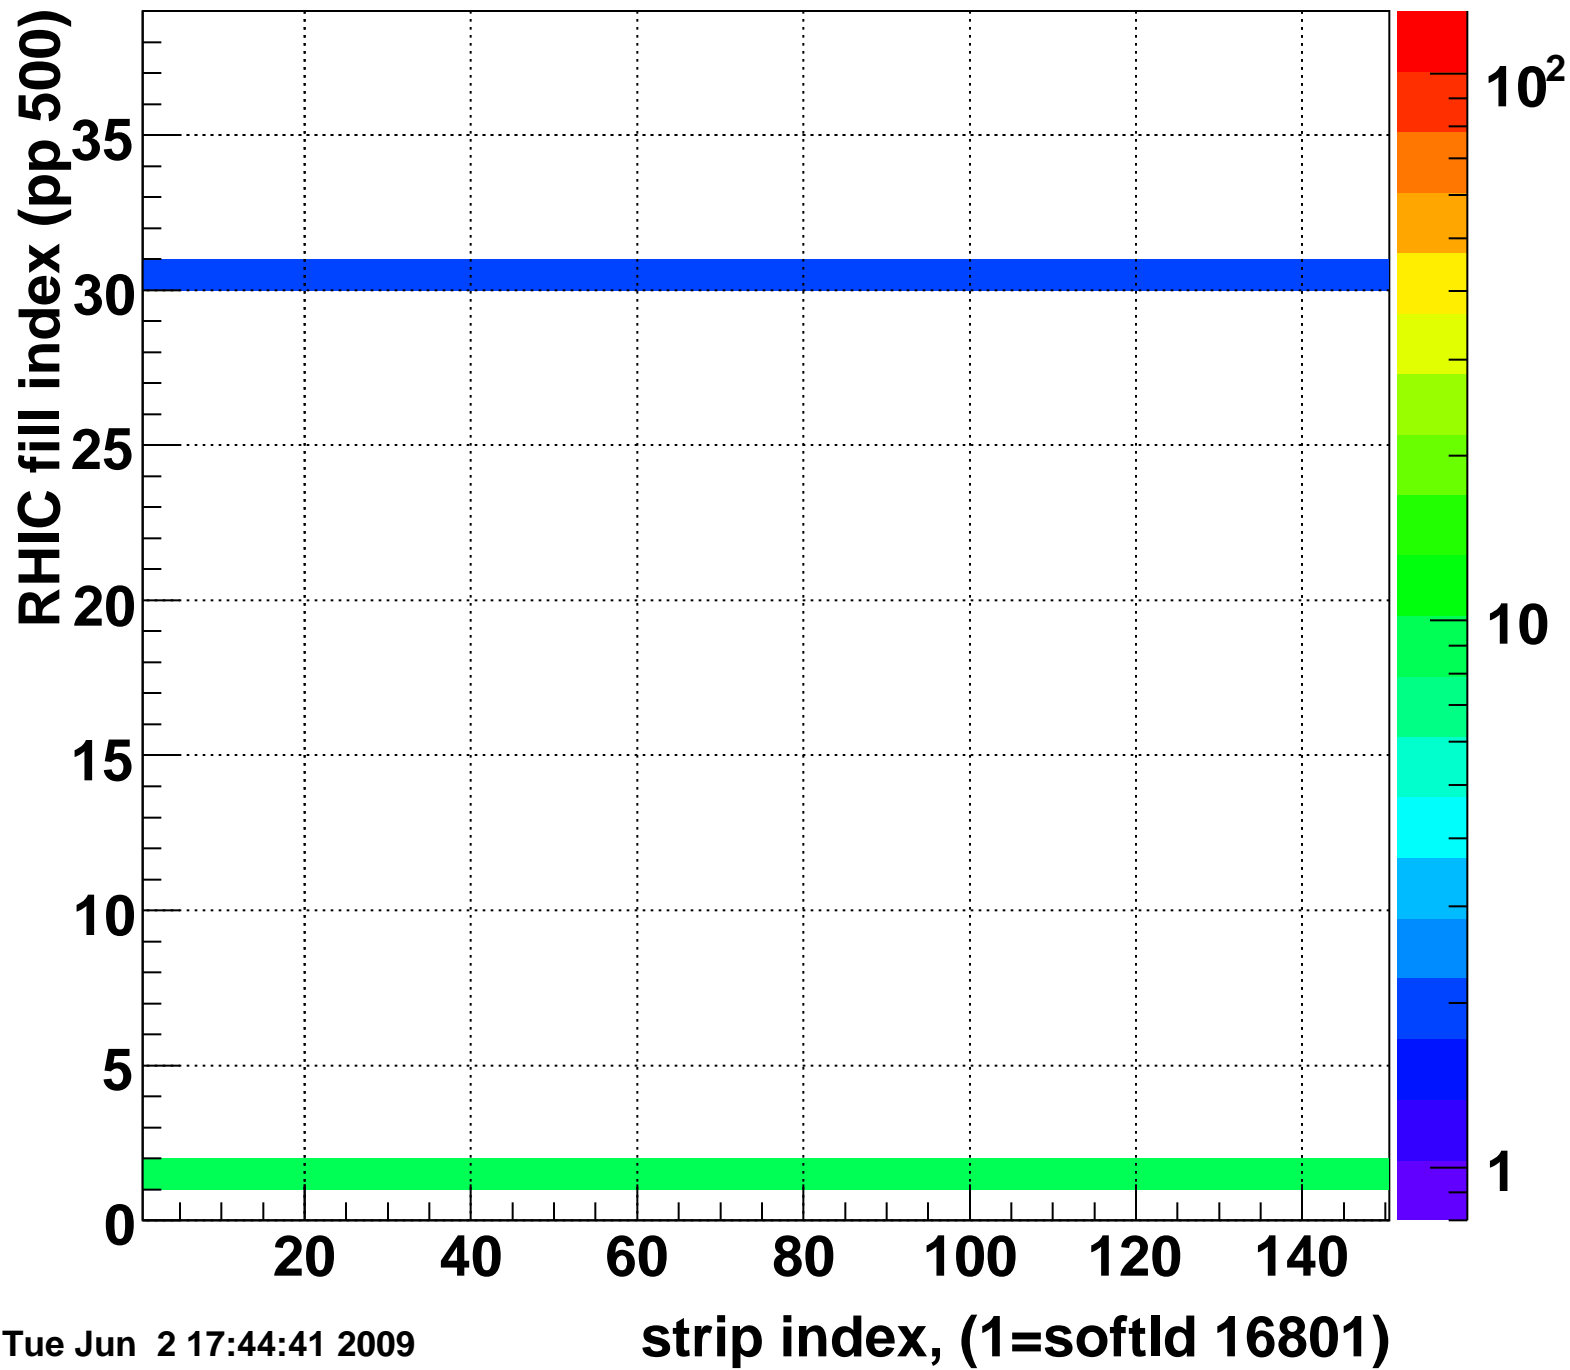

Mpv of ped residuum (ADC), BSMDE mod=113, good strips

Entries 39

Tue Jun 2 17:44:41 2009

Rms of ped residuum (ADC), BSMDE mod=113, good strips

Entries 5550

Bad strips (color=error bits), BSMDE mod=1113

Entries 300

Tue Jun 2 17:44:41 2009

Mpv of ped residuum (ADC), BSMDP mod=113, good strips

Entries 41

Tue Jun 2 17:44:41 2009

Rms of ped residuum (ADC), BSMDP mod=113, good strips

Entries 5550

Tue Jun 2 17:44:41 2009

Bad strips (color=error bits), BSMDE mod=1113