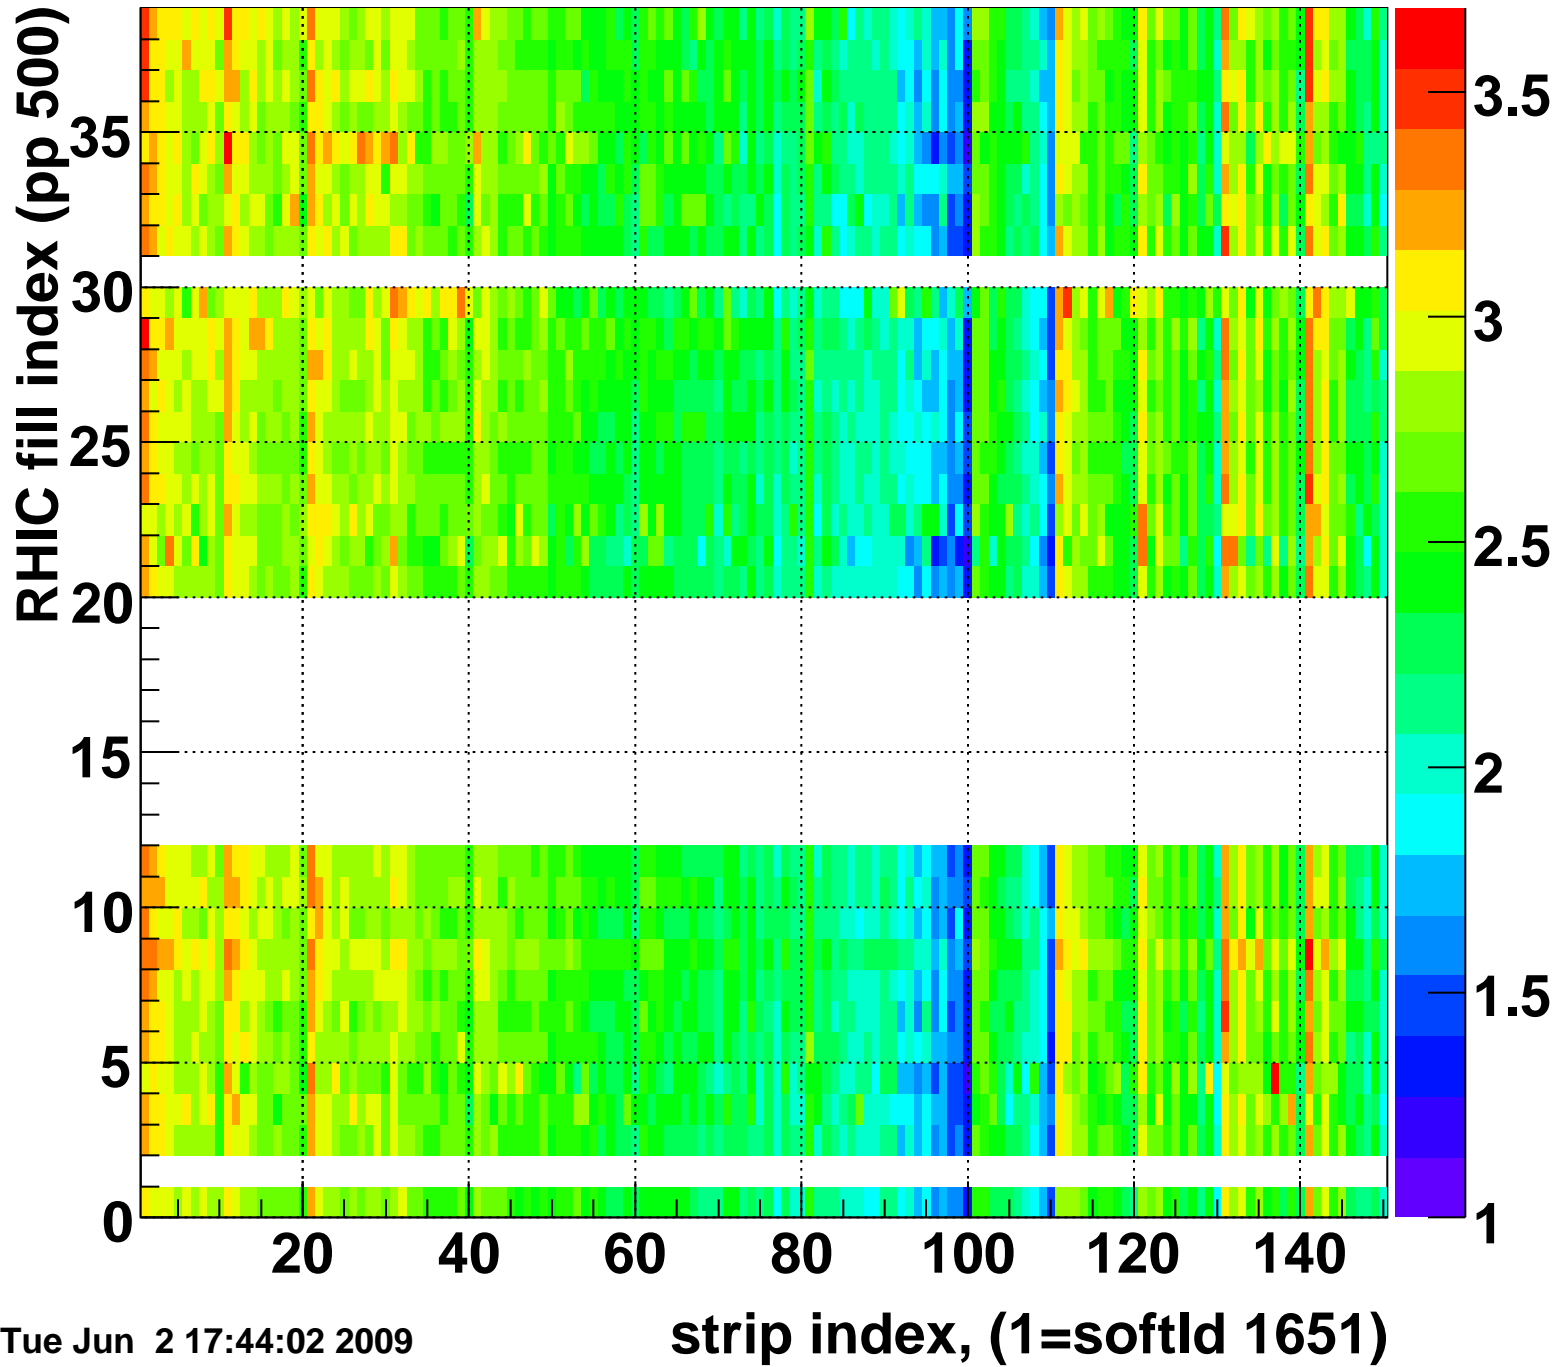

Rms of ped residuum (ADC), BSMDE mod=12, good strips

Entries 4350

Tue Jun 2 17:44:01 2009

Bad strips (color=error bits), BSMDE mod=12

Entries 1500

Tue Jun 2 17:44:01 2009

Rms of ped residuum (ADC), BSMDP mod=12, good strips

Entries 4350

Tue Jun 2 17:44:02 2009

Bad strips (color=error bits), BSMDE mod=12

Entries 1500

Tue Jun 2 17:44:02 2009