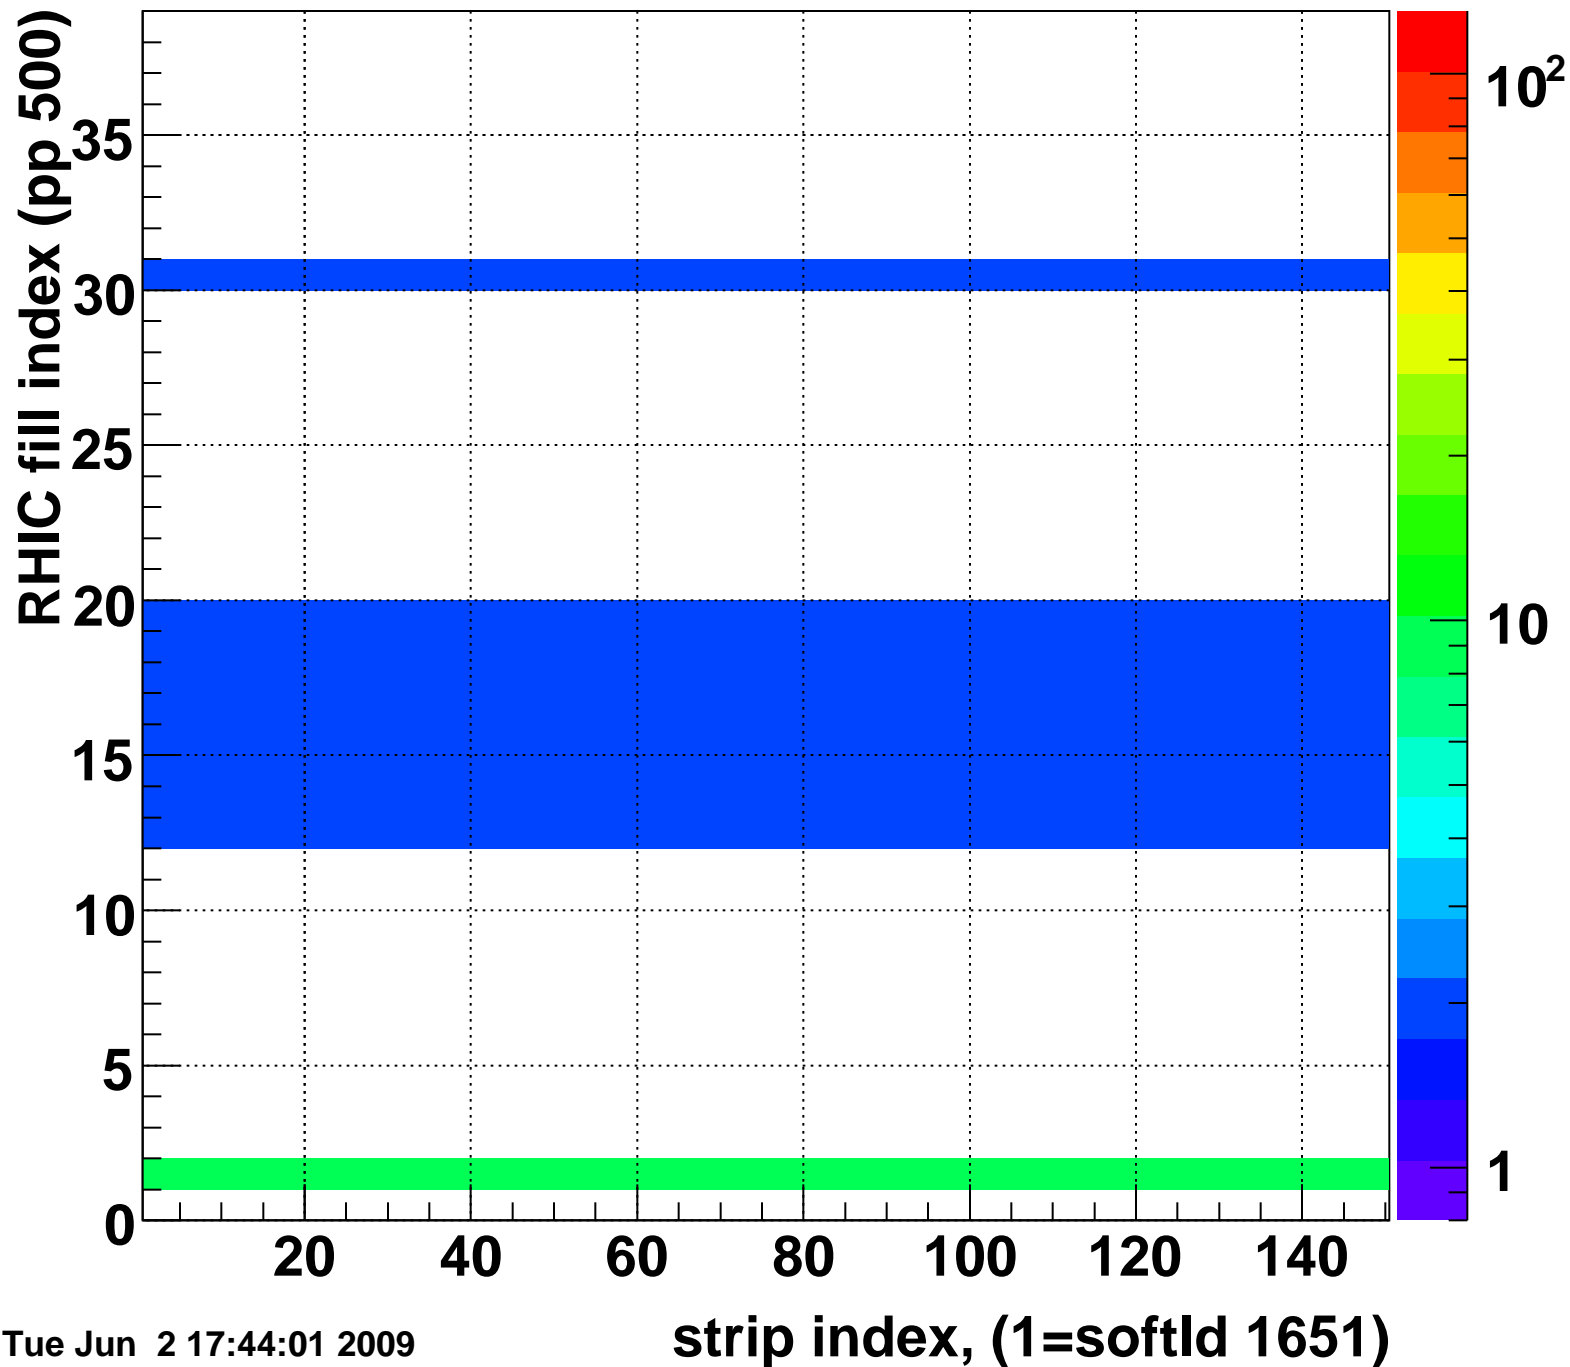

Rms of ped residuum (ADC), BSMDE mod=12, good strips

Entries 4350

Tue Jun 2 17:44:01 2009

Bad strips (color=error bits), BSMDE mod=12

Entries 1500

Tue Jun 2 17:44:01 2009

Rms of ped residuum (ADC), BSMDP mod=12, good strips

Entries 4350

Tue Jun 2 17:44:02 2009

Bad strips (color=error bits), BSMDE mod=12

Entries 1500

Tue Jun 2 17:44:02 2009