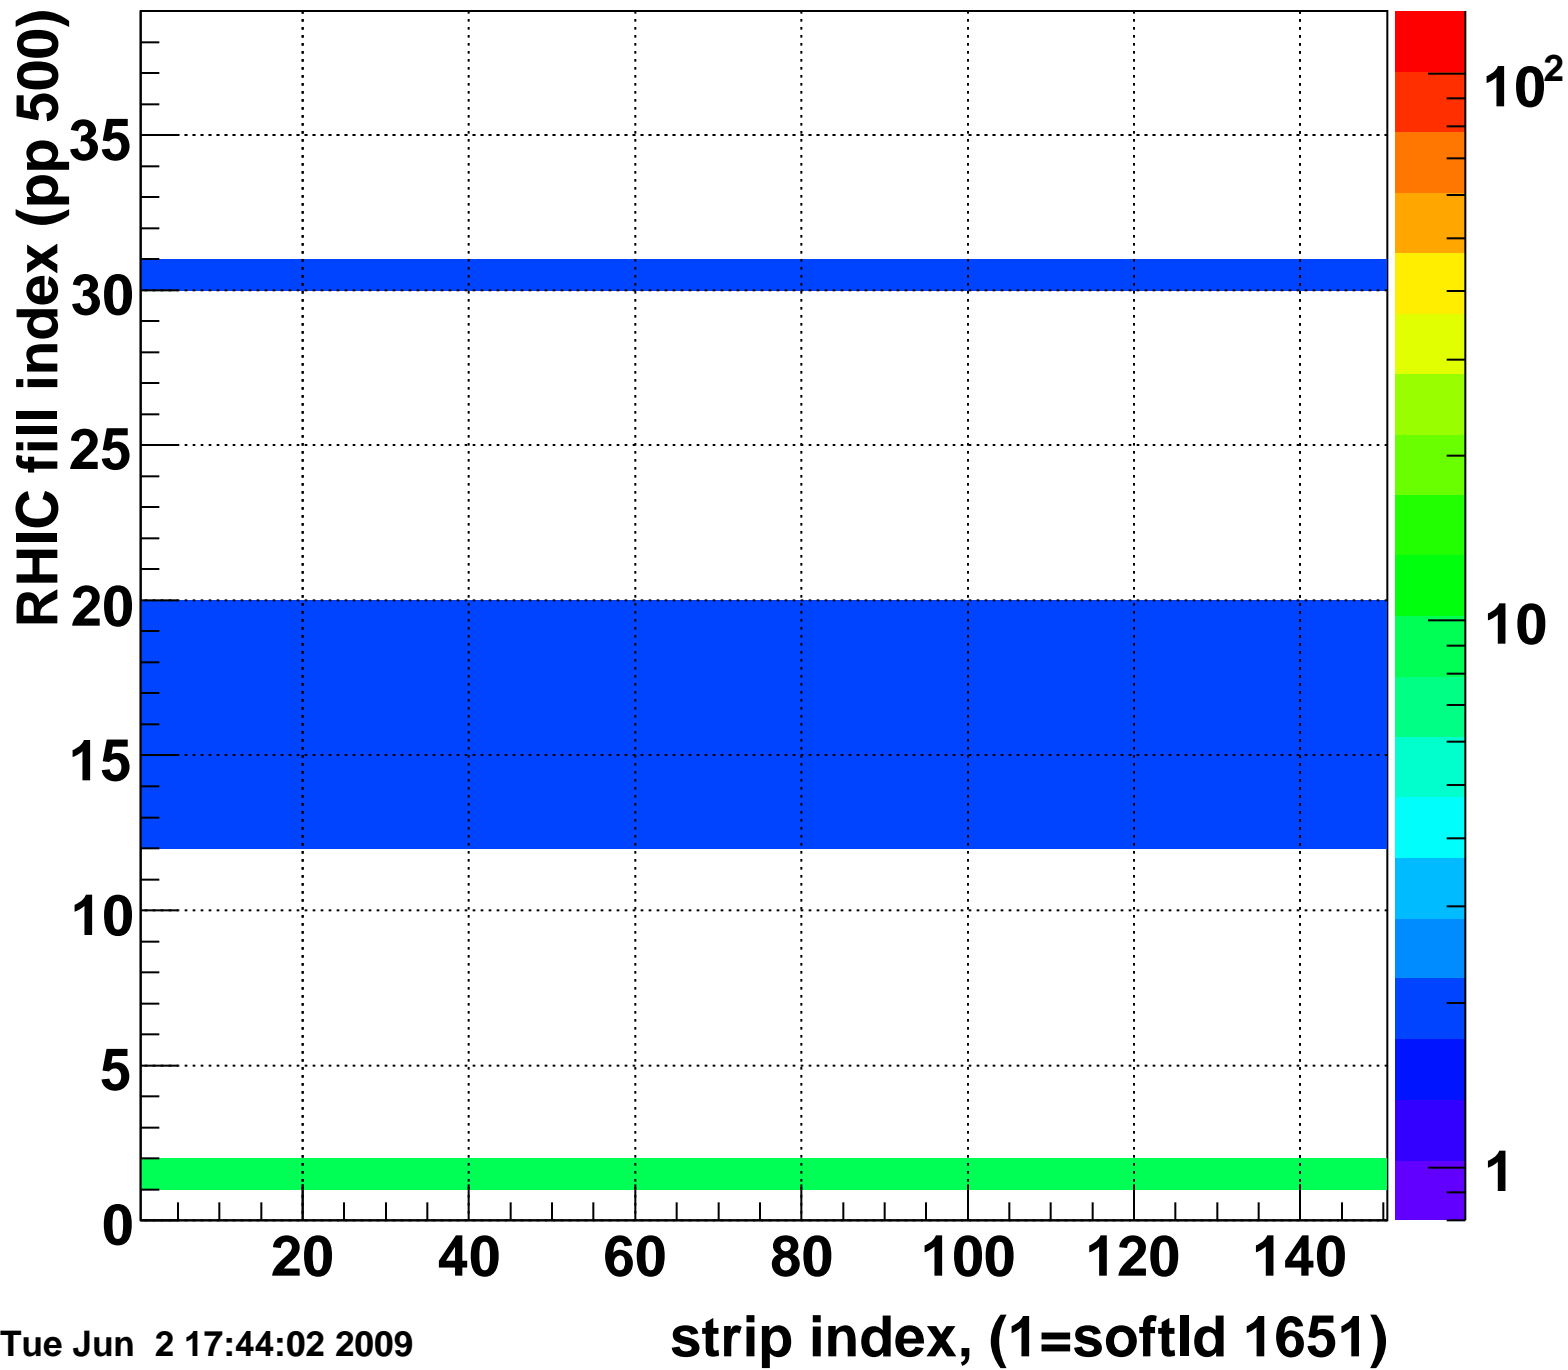

Rms of ped residuum (ADC), BSMDE mod=12, good strips

Entries 4350

Tue Jun 2 17:44:01 2009

Bad strips (color=error bits), BSMDE mod=12

Entries 1500

Tue Jun 2 17:44:01 2009

Rms of ped residuum (ADC), BSMDP mod=12, good strips

Entries 4350

Tue Jun 2 17:44:02 2009

Bad strips (color=error bits), BSMDE mod=12

Entries 1500

Tue Jun 2 17:44:02 2009