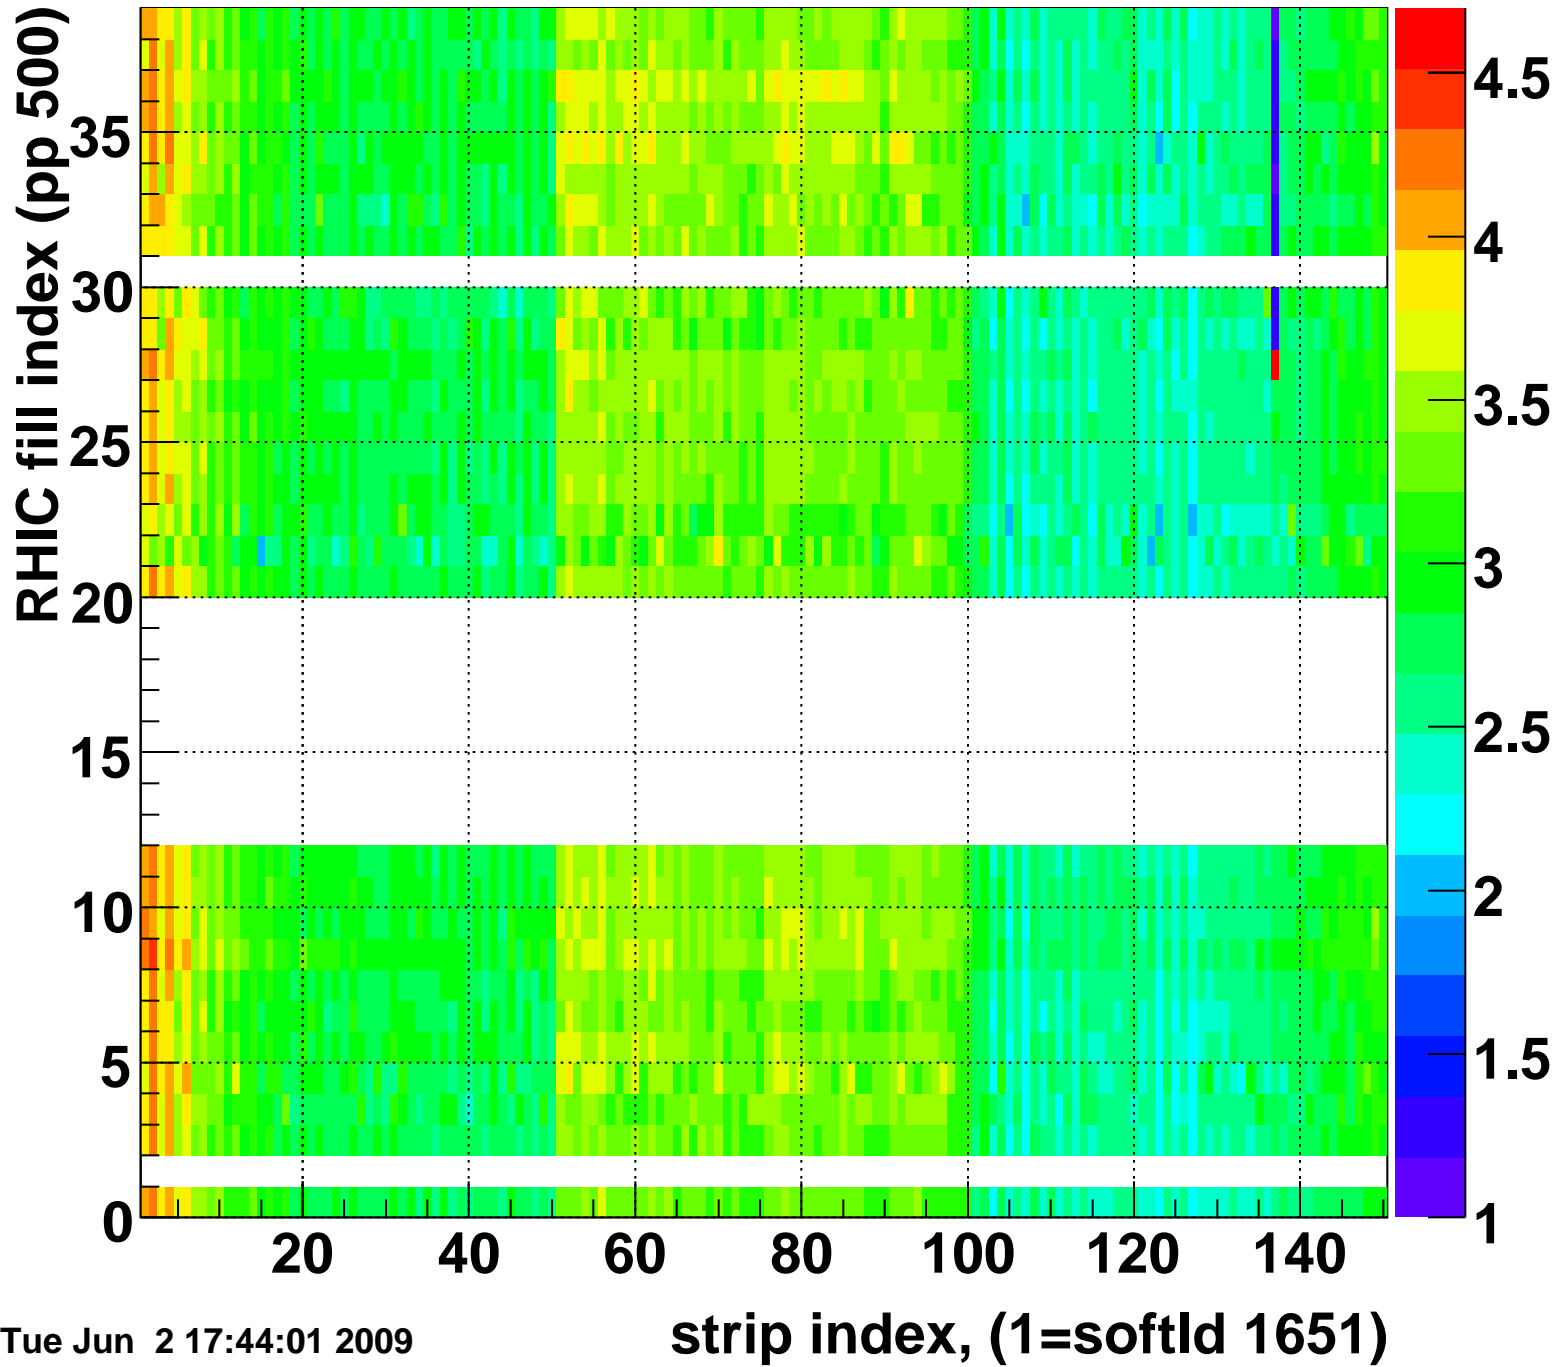

Rms of ped residuum (ADC), BSMDE mod=12, good strips

Entries 4350

Tue Jun 2 17:44:01 2009

Bad strips (color=error bits), BSMDE mod=12

Entries 1500

Tue Jun 2 17:44:01 2009

Rms of ped residuum (ADC), BSMDP mod=12, good strips

Entries 4350

Tue Jun 2 17:44:02 2009

Bad strips (color=error bits), BSMDE mod=12

Entries 1500

Tue Jun 2 17:44:02 2009