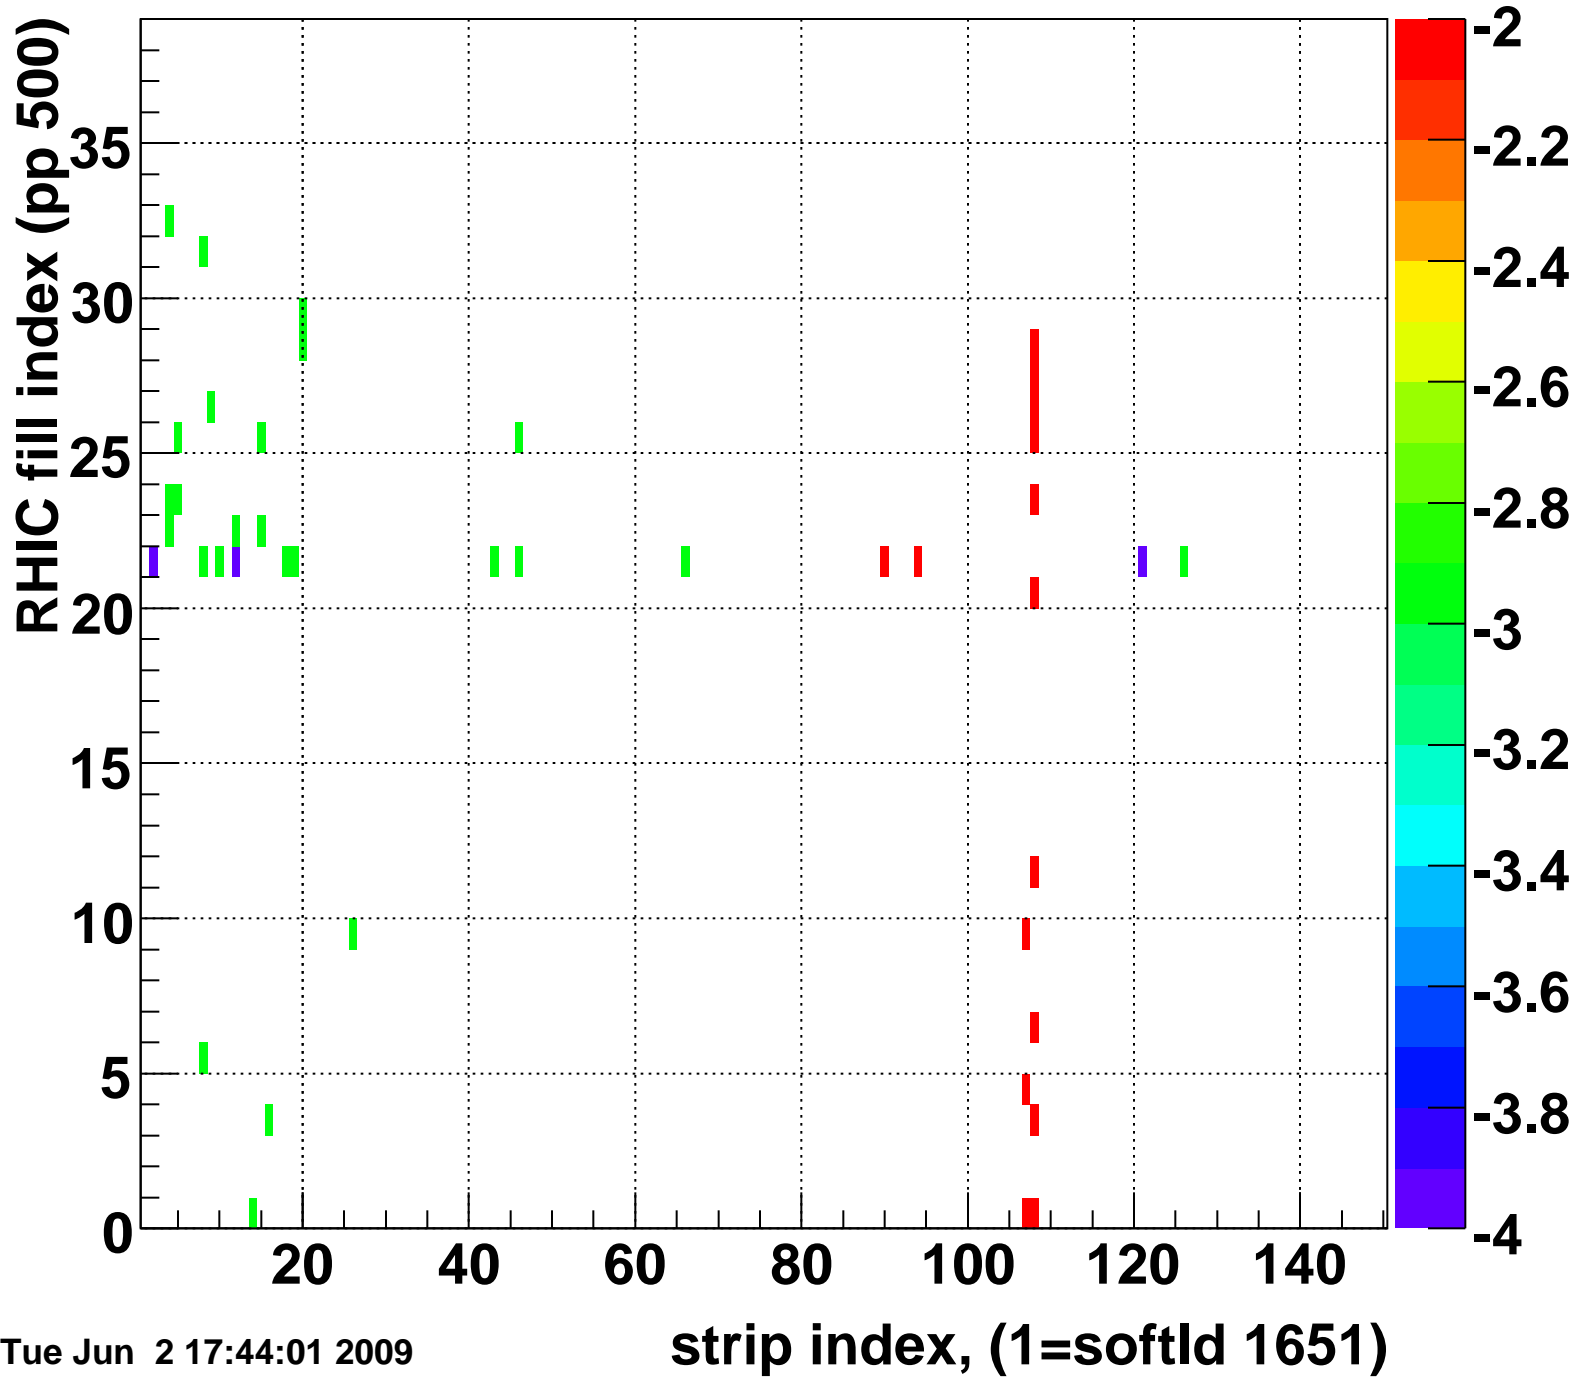

Rms of ped residuum (ADC), BSMDE mod=12, good strips

Entries 4350

Tue Jun 2 17:44:01 2009

Bad strips (color=error bits), BSMDE mod=12

Entries 1500

Tue Jun 2 17:44:01 2009

Rms of ped residuum (ADC), BSMDP mod=12, good strips

Entries 4350

Tue Jun 2 17:44:02 2009

Bad strips (color=error bits), BSMDE mod=12

Entries 1500

Tue Jun 2 17:44:02 2009