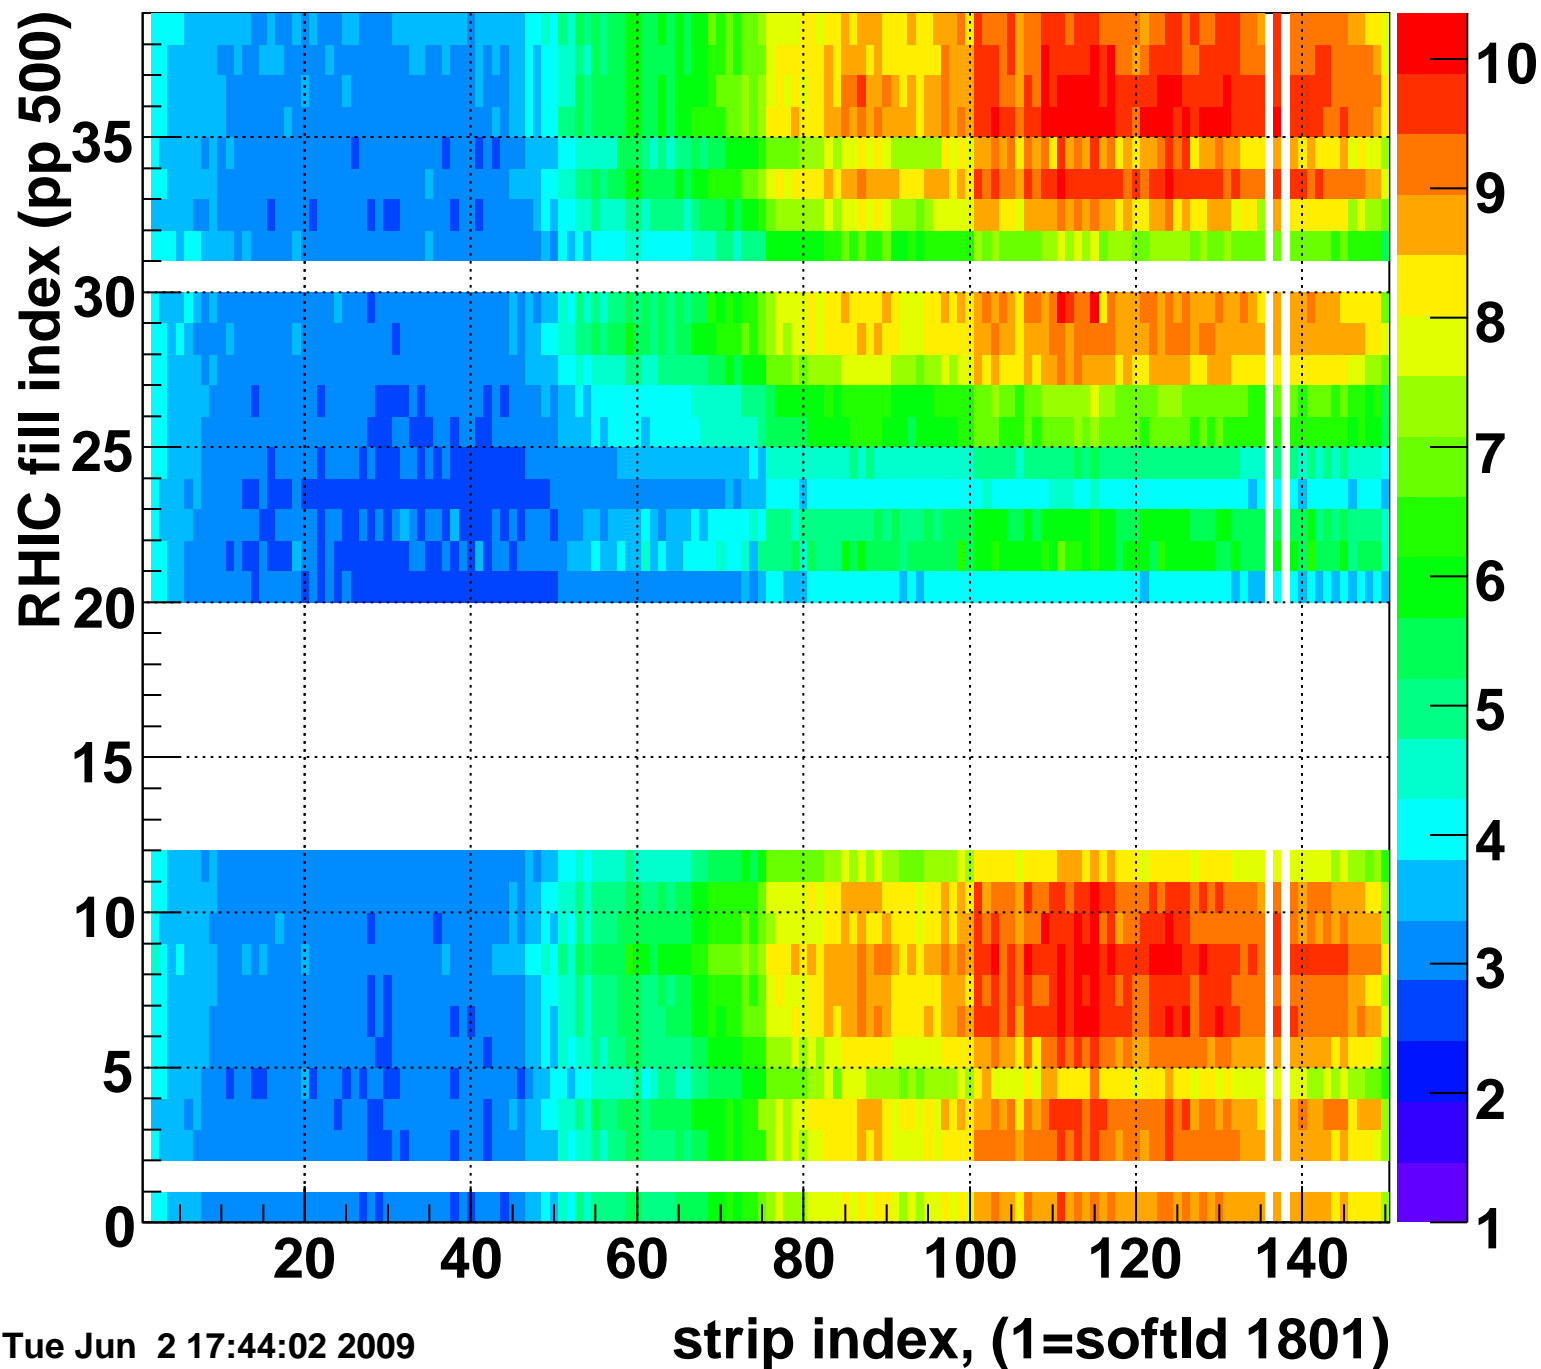

Mpv of ped residuum (ADC), BSMDE mod=13, good strips

Entries 243

Tue Jun 2 17:44:02 2009

Rms of ped residuum (ADC), BSMDE mod=13, good strips

Entries 4263

Tue Jun 2 17:44:02 2009

Bad strips (color=error bits), BSMDE mod=13

Entries 1587

Tue Jun 2 17:44:02 2009

Rms of ped residuum (ADC), BSMDP mod=13, good strips

Entries 4350

Tue Jun 2 17:44:02 2009

Bad strips (color=error bits), BSMDE mod=13

Entries 1500

Tue Jun 2 17:44:02 2009