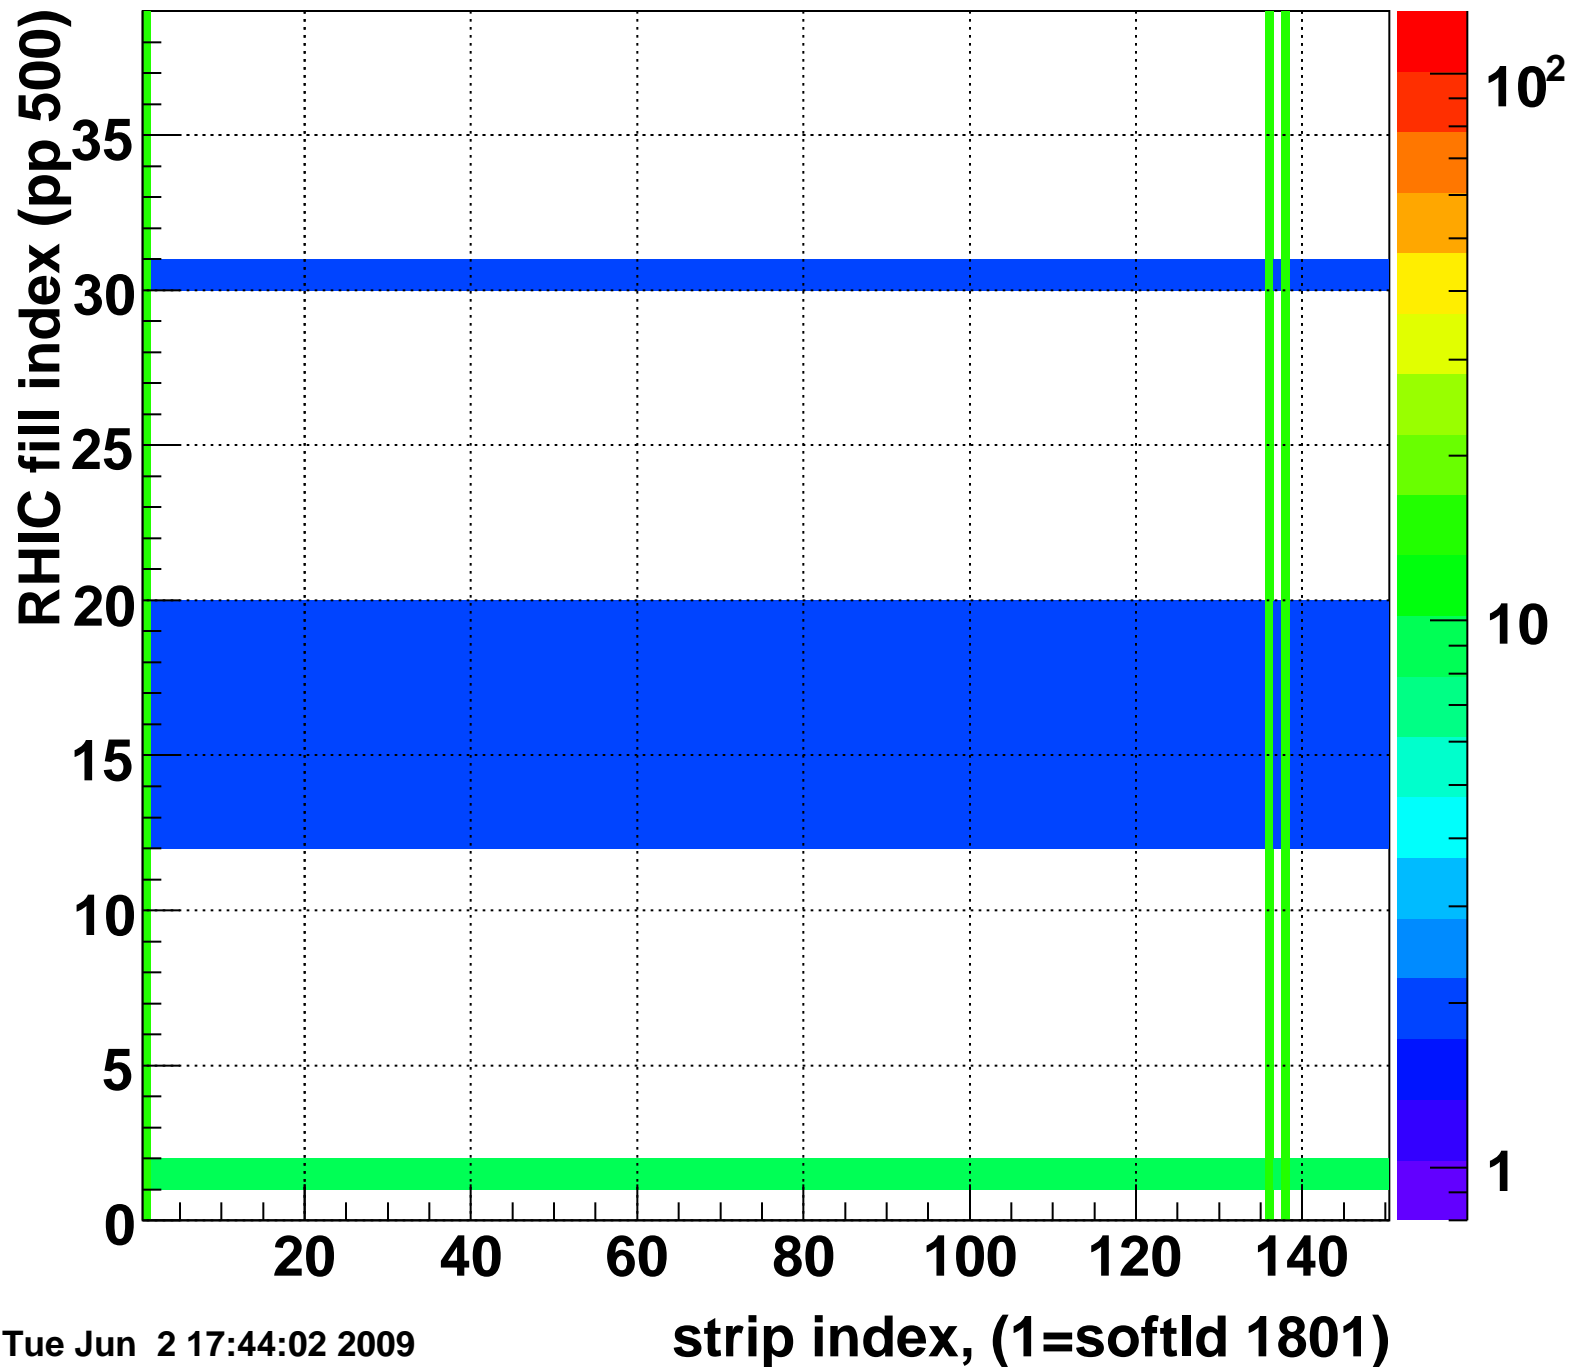

Mpv of ped residuum (ADC), BSMDE mod=13, good strips

Entries 243

Tue Jun 2 17:44:02 2009

Rms of ped residuum (ADC), BSMDE mod=13, good strips

Entries 4263

Tue Jun 2 17:44:02 2009

Bad strips (color=error bits), BSMDE mod=13

Entries 1587

Tue Jun 2 17:44:02 2009

Rms of ped residuum (ADC), BSMDP mod=13, good strips

Entries 4350

Tue Jun 2 17:44:02 2009

Bad strips (color=error bits), BSMDE mod=13

Entries 1500

Tue Jun 2 17:44:02 2009