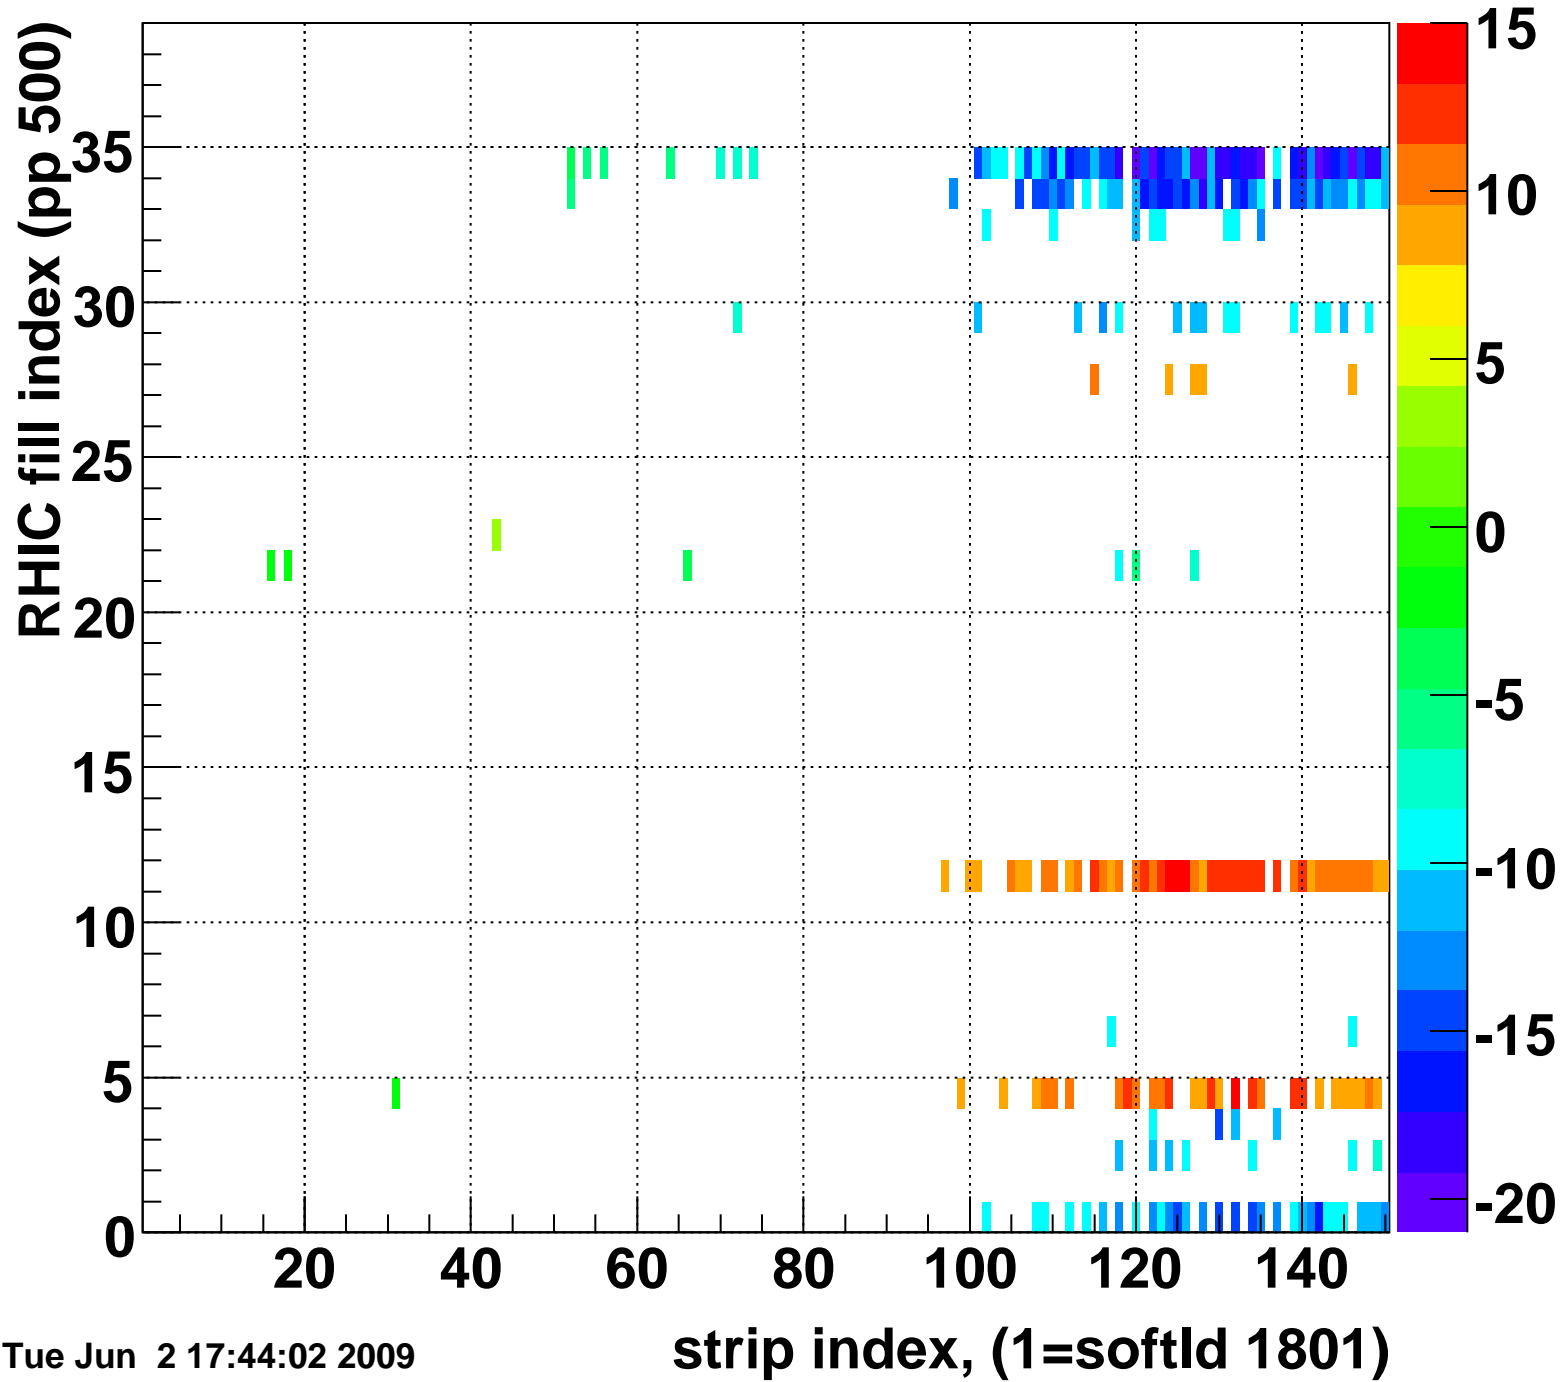

Mpv of ped residuum (ADC), BSMDE mod=13, good strips

Entries 243

Tue Jun 2 17:44:02 2009

Rms of ped residuum (ADC), BSMDE mod=13, good strips

Entries 4263

Tue Jun 2 17:44:02 2009

Bad strips (color=error bits), BSMDE mod=13

Entries 1587

Tue Jun 2 17:44:02 2009

Rms of ped residuum (ADC), BSMDP mod=13, good strips

Entries 4350

Tue Jun 2 17:44:02 2009

Bad strips (color=error bits), BSMDE mod=13

Entries 1500

Tue Jun 2 17:44:02 2009