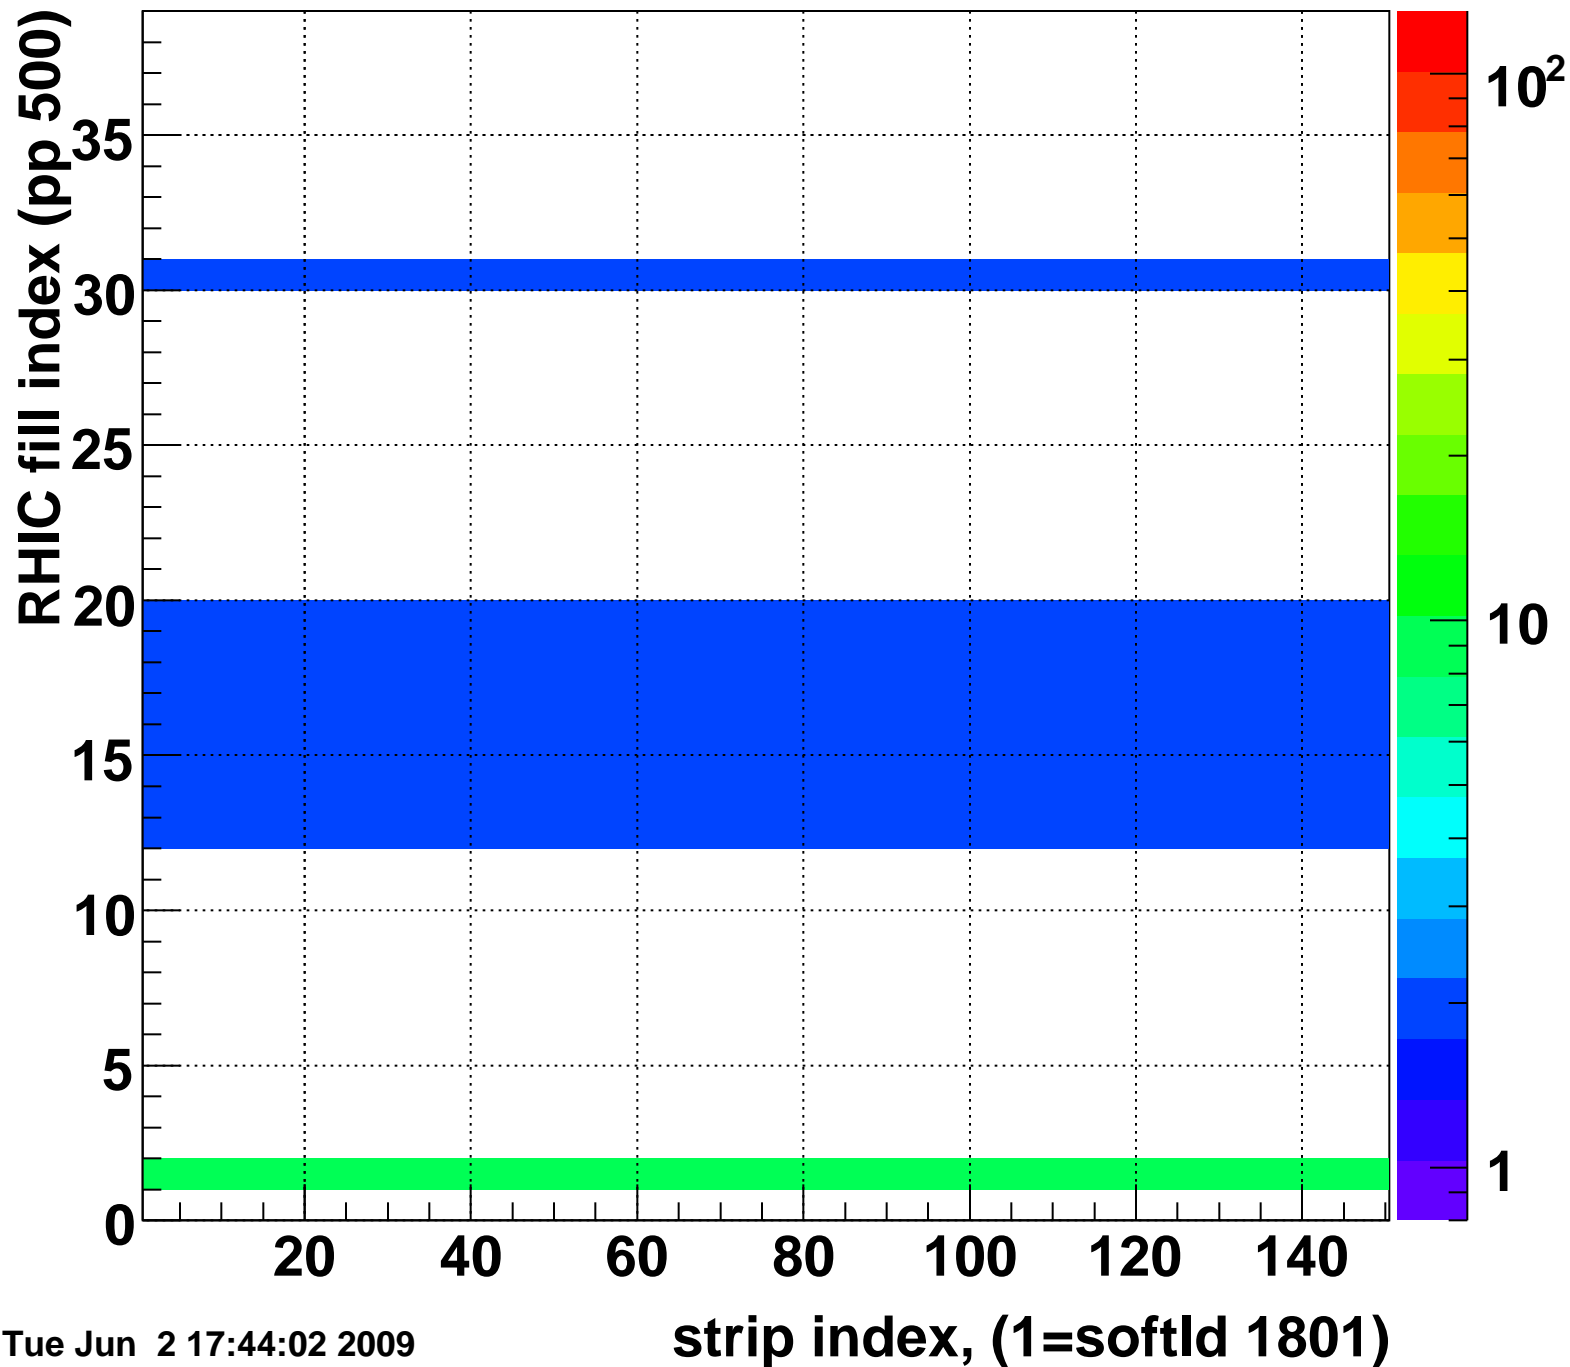

Mpv of ped residuum (ADC), BSMDE mod=13, good strips

Entries 243

Tue Jun 2 17:44:02 2009

Rms of ped residuum (ADC), BSMDE mod=13, good strips

Entries 4263

Tue Jun 2 17:44:02 2009

Bad strips (color=error bits), BSMDE mod=13

Entries 1587

Tue Jun 2 17:44:02 2009

Rms of ped residuum (ADC), BSMDP mod=13, good strips

Entries 4350

Tue Jun 2 17:44:02 2009

Bad strips (color=error bits), BSMDE mod=13

Entries 1500

Tue Jun 2 17:44:02 2009