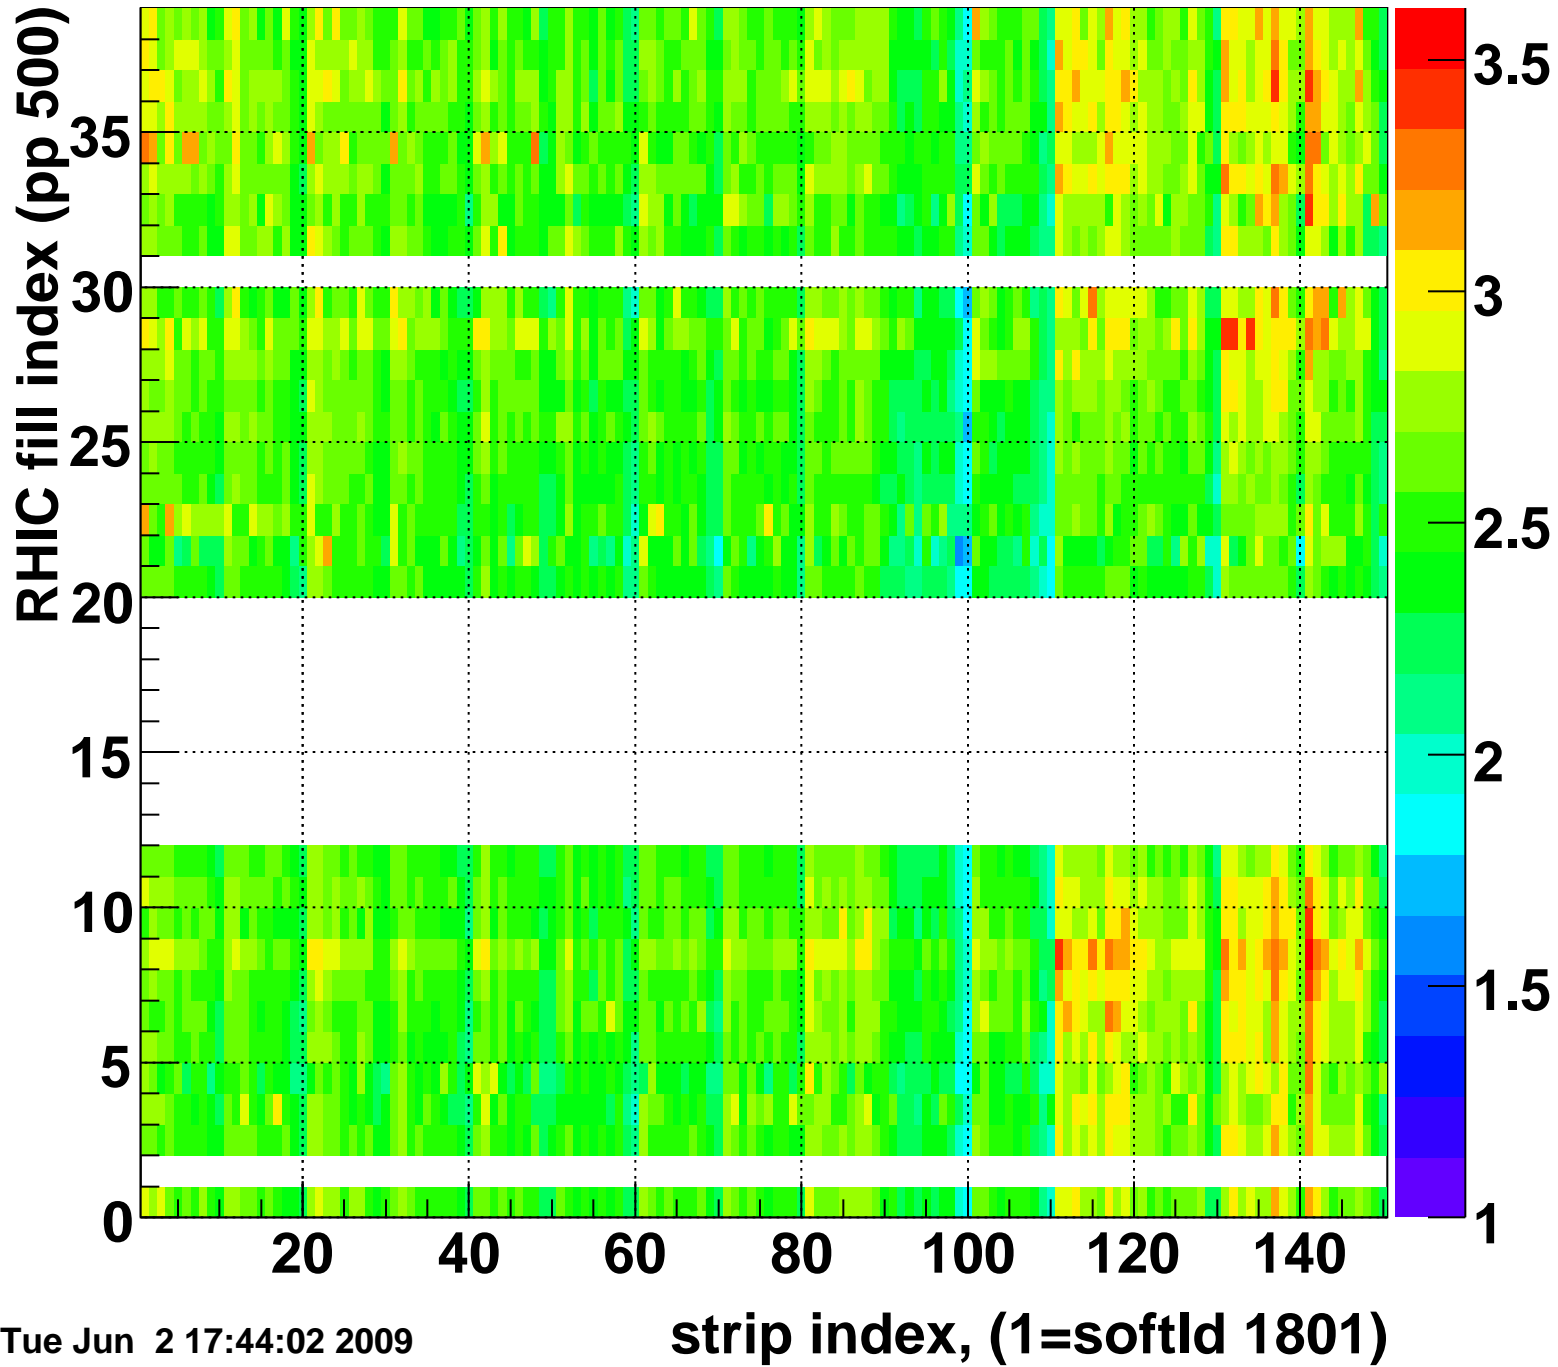

Mpv of ped residuum (ADC), BSMDE mod=13, good strips

Entries 243

Tue Jun 2 17:44:02 2009

Rms of ped residuum (ADC), BSMDE mod=13, good strips

Entries 4263

Tue Jun 2 17:44:02 2009

Bad strips (color=error bits), BSMDE mod=13

Entries 1587

Tue Jun 2 17:44:02 2009

Rms of ped residuum (ADC), BSMDP mod=13, good strips

Entries 4350

Tue Jun 2 17:44:02 2009

Bad strips (color=error bits), BSMDE mod=13

Entries 1500

Tue Jun 2 17:44:02 2009