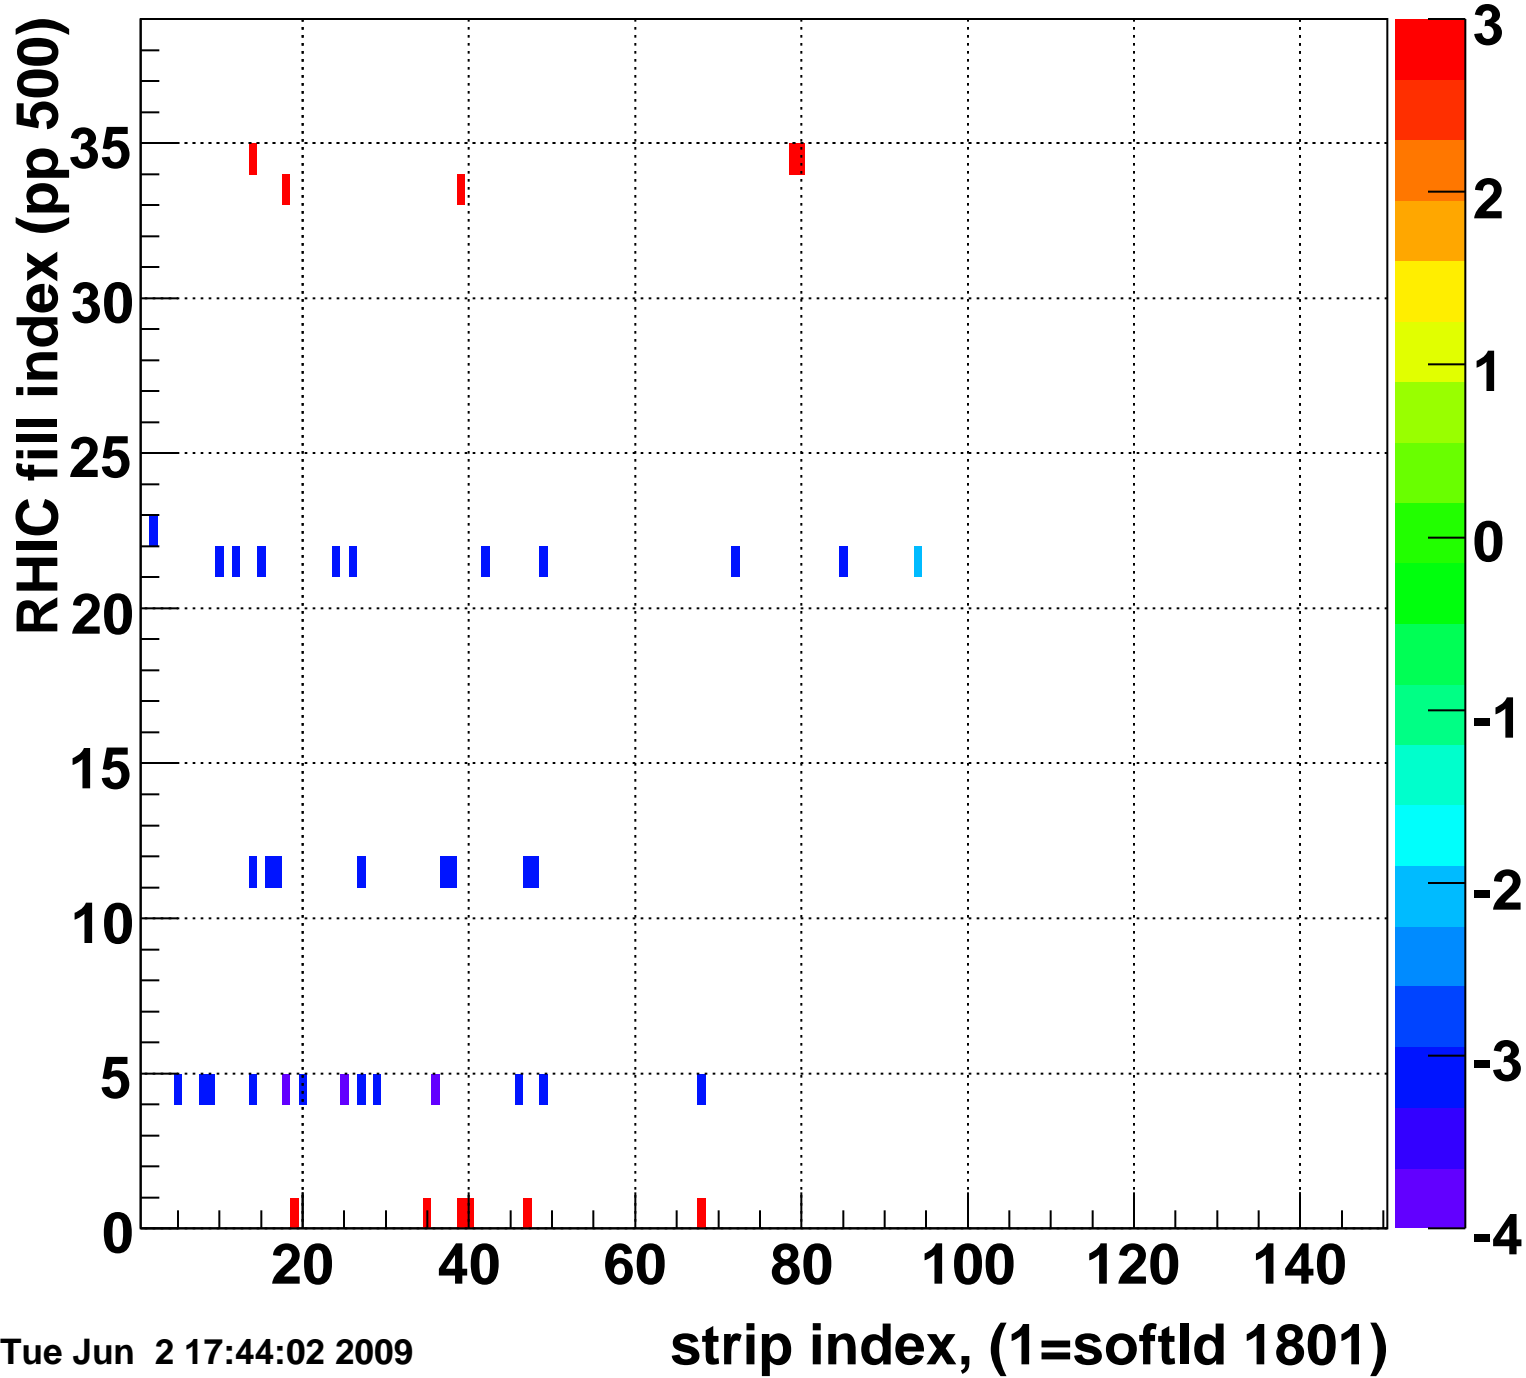

Mpv of ped residuum (ADC), BSMDE mod=13, good strips

Entries 243

Tue Jun 2 17:44:02 2009

Rms of ped residuum (ADC), BSMDE mod=13, good strips

Entries 4263

Tue Jun 2 17:44:02 2009

Bad strips (color=error bits), BSMDE mod=13

Entries 1587

Tue Jun 2 17:44:02 2009

Rms of ped residuum (ADC), BSMDP mod=13, good strips

Entries 4350

Tue Jun 2 17:44:02 2009

Bad strips (color=error bits), BSMDE mod=13

Entries 1500

Tue Jun 2 17:44:02 2009