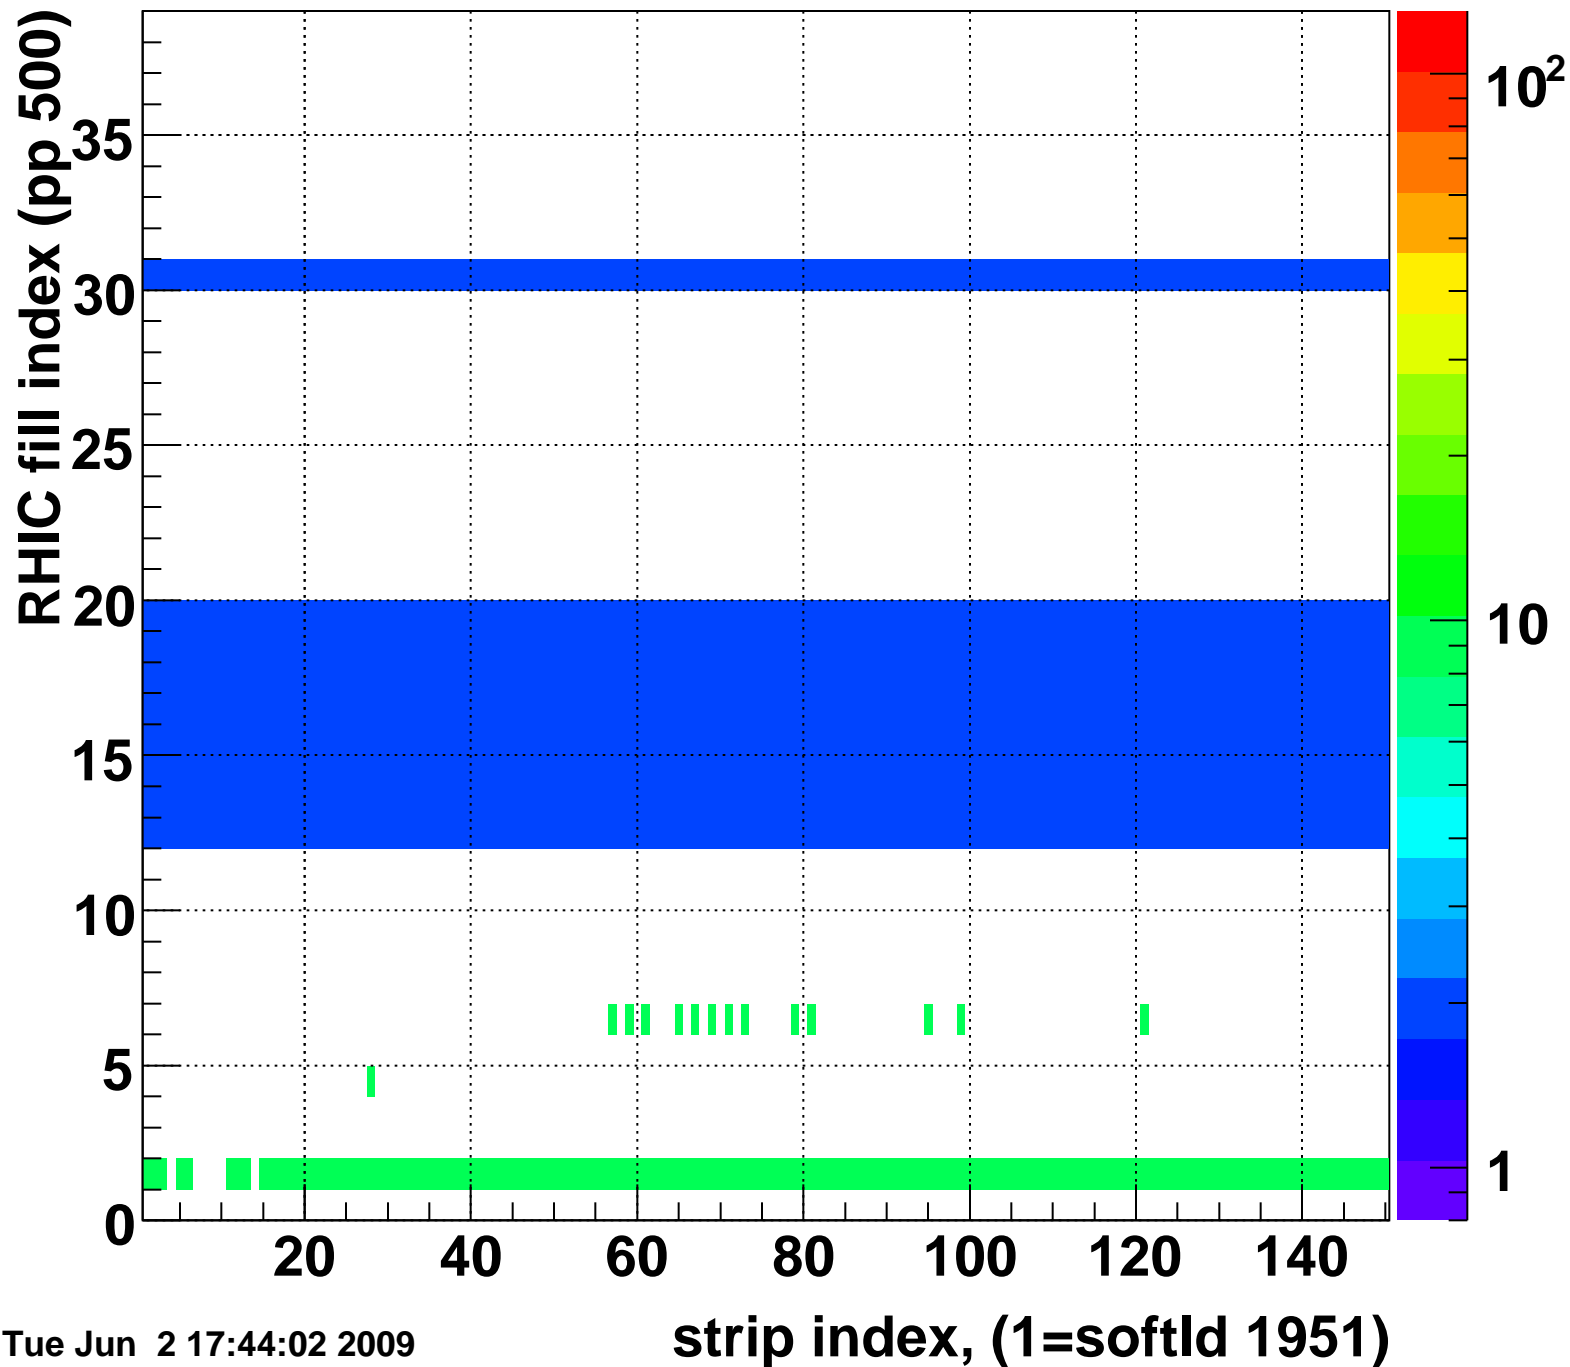

Mpv of ped residuum (ADC), BSMDE mod=14, good strips

Entries 120

Tue Jun 2 17:44:02 2009

Rms of ped residuum (ADC), BSMDE mod=14, good strips

Entries 4342

Bad strips (color=error bits), BSMDE mod=14

Entries 1508

Tue Jun 2 17:44:02 2009

Rms of ped residuum (ADC), BSMDP mod=14, good strips

Entries 4320

Tue Jun 2 17:44:02 2009

Bad strips (color=error bits), BSMDE mod=14

Entries 1530

Tue Jun 2 17:44:02 2009