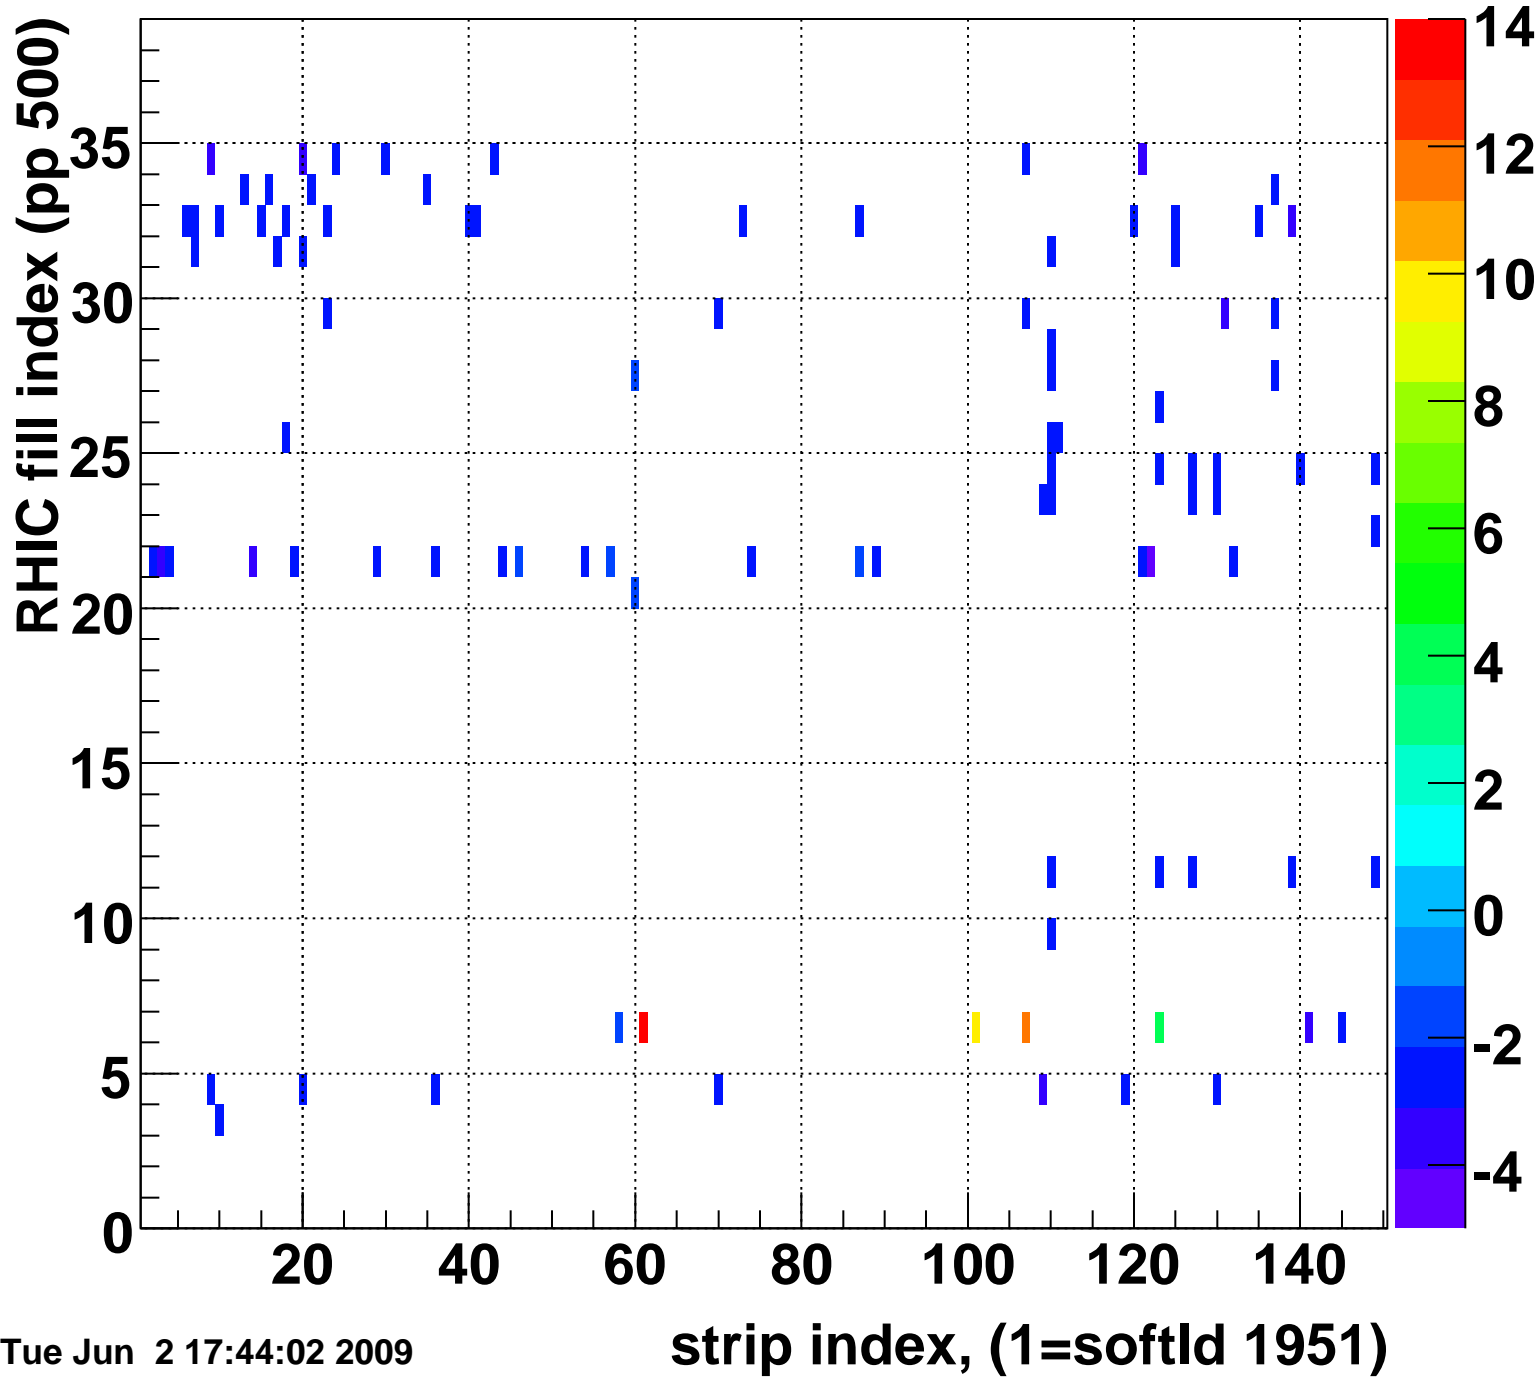

Mpv of ped residuum (ADC), BSMDE mod=14, good strips

Entries 120

Tue Jun 2 17:44:02 2009

Rms of ped residuum (ADC), BSMDE mod=14, good strips

Entries 4342

Bad strips (color=error bits), BSMDE mod=14

Entries 1508

Tue Jun 2 17:44:02 2009

Rms of ped residuum (ADC), BSMDP mod=14, good strips

Entries 4320

Tue Jun 2 17:44:02 2009

Bad strips (color=error bits), BSMDE mod=14

Entries 1530

Tue Jun 2 17:44:02 2009