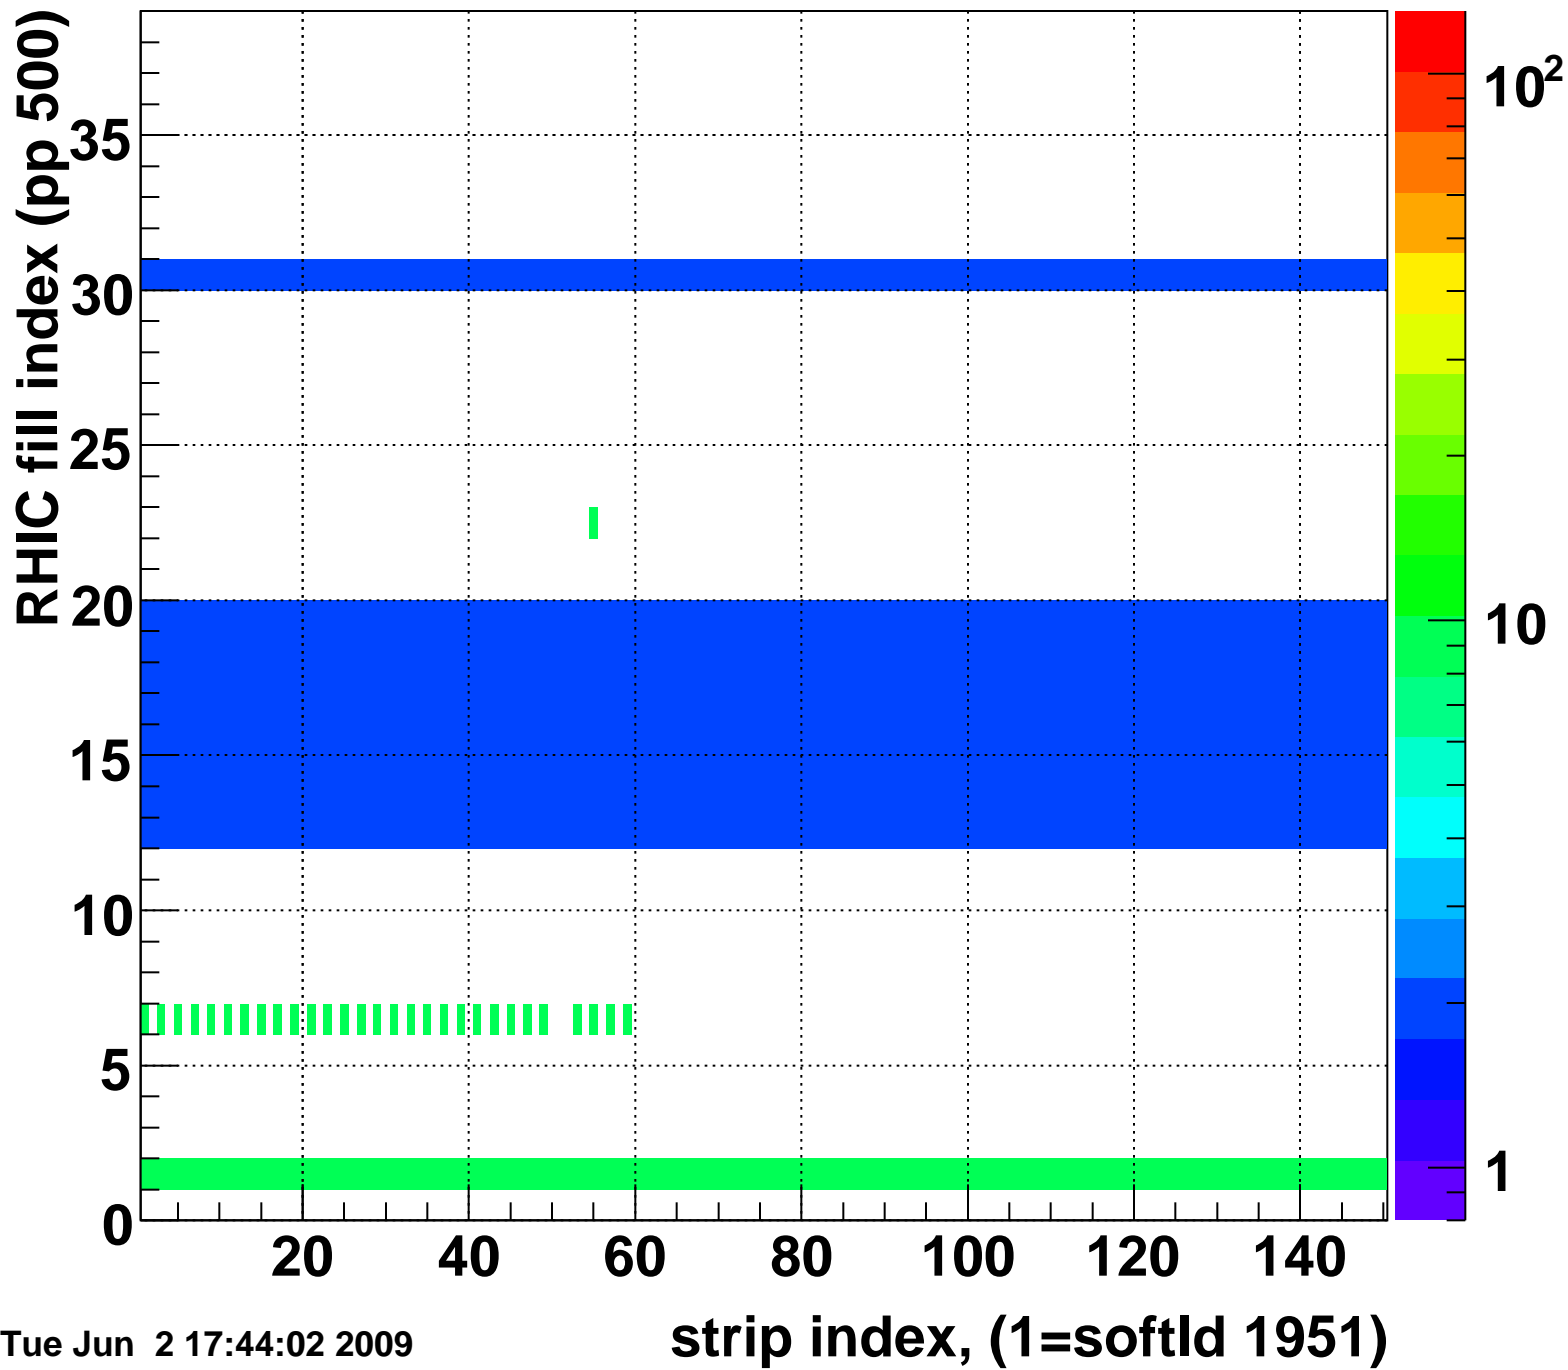

Mpv of ped residuum (ADC), BSMDE mod=14, good strips

Entries 120

Tue Jun 2 17:44:02 2009

Rms of ped residuum (ADC), BSMDE mod=14, good strips

Entries 4342

Bad strips (color=error bits), BSMDE mod=14

Entries 1508

Tue Jun 2 17:44:02 2009

Rms of ped residuum (ADC), BSMDP mod=14, good strips

Entries 4320

Tue Jun 2 17:44:02 2009

Bad strips (color=error bits), BSMDE mod=14

Entries 1530

Tue Jun 2 17:44:02 2009