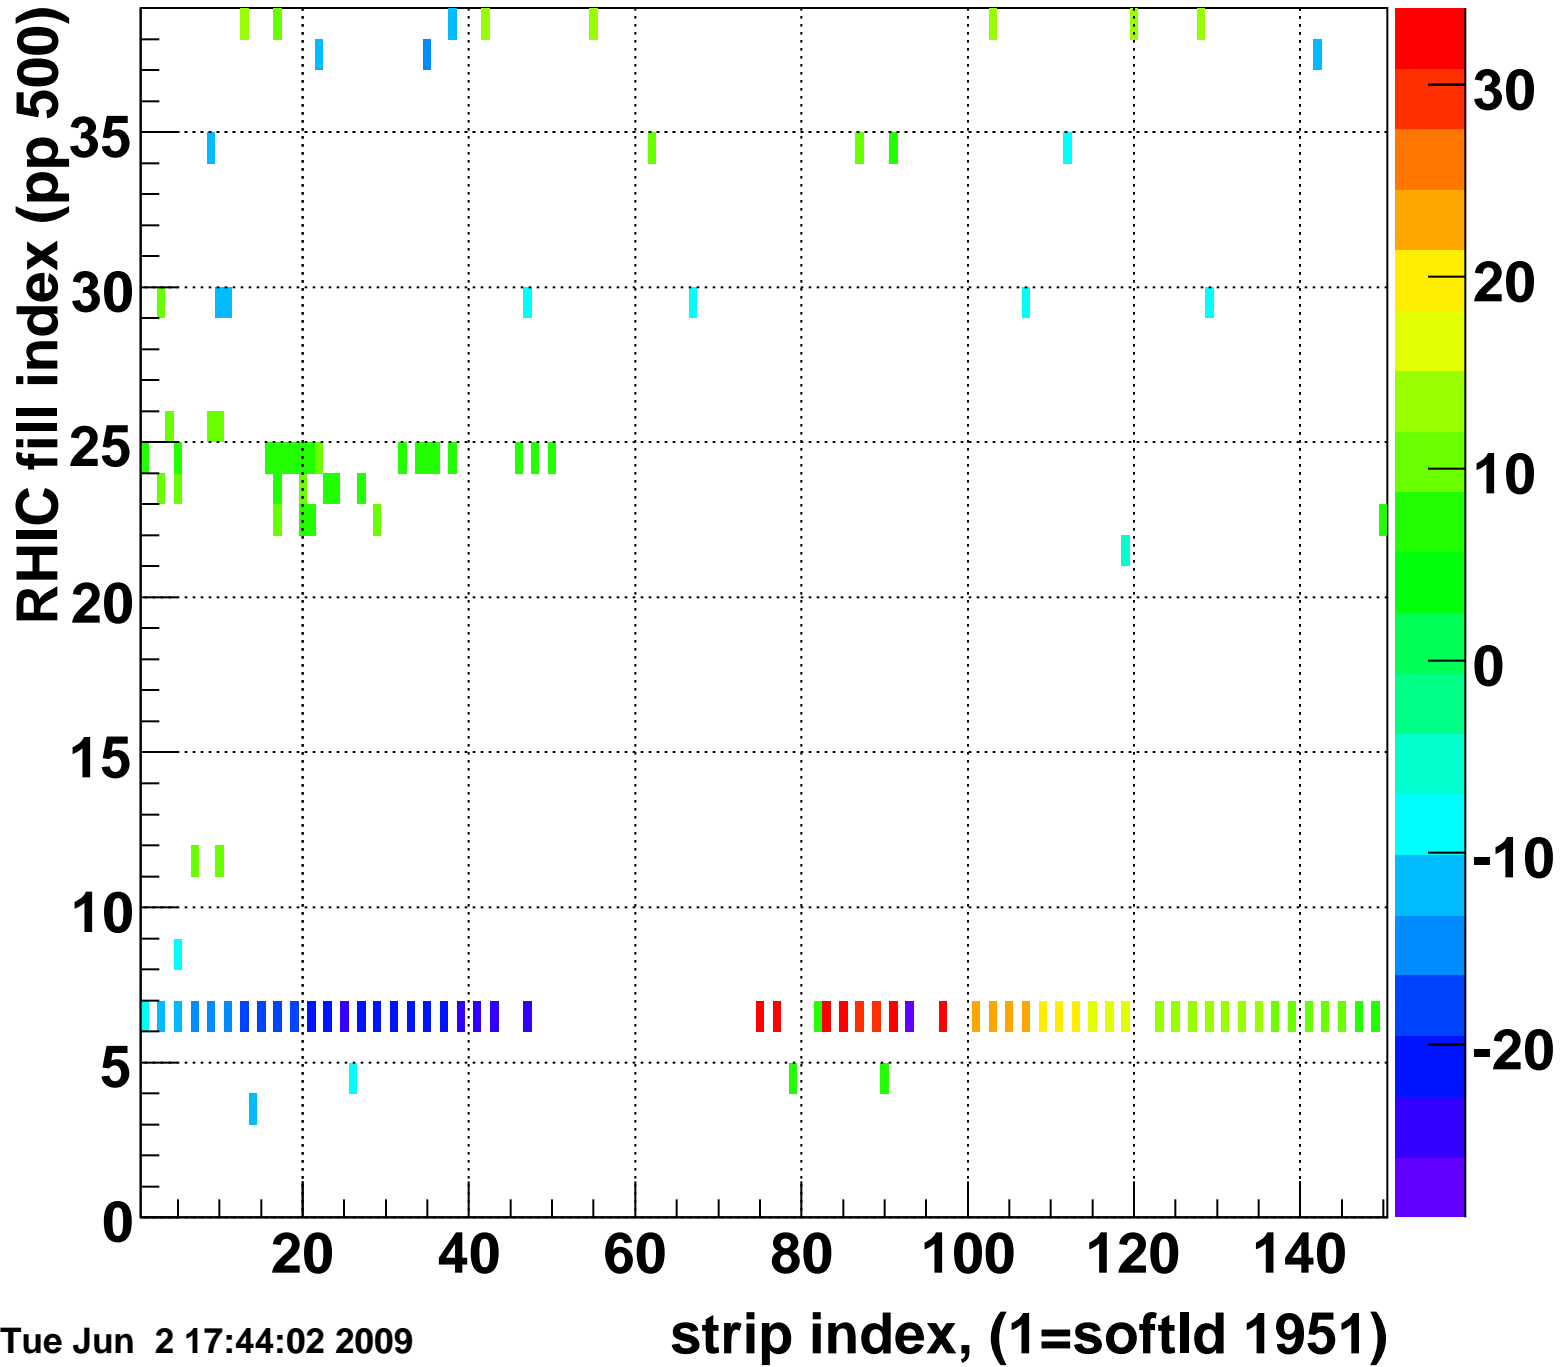

Mpv of ped residuum (ADC), BSMDE mod=14, good strips

Entries 120

Tue Jun 2 17:44:02 2009

Rms of ped residuum (ADC), BSMDE mod=14, good strips

Entries 4342

Bad strips (color=error bits), BSMDE mod=14

Entries 1508

Tue Jun 2 17:44:02 2009

Rms of ped residuum (ADC), BSMDP mod=14, good strips

Entries 4320

Tue Jun 2 17:44:02 2009

Bad strips (color=error bits), BSMDE mod=14

Entries 1530

Tue Jun 2 17:44:02 2009