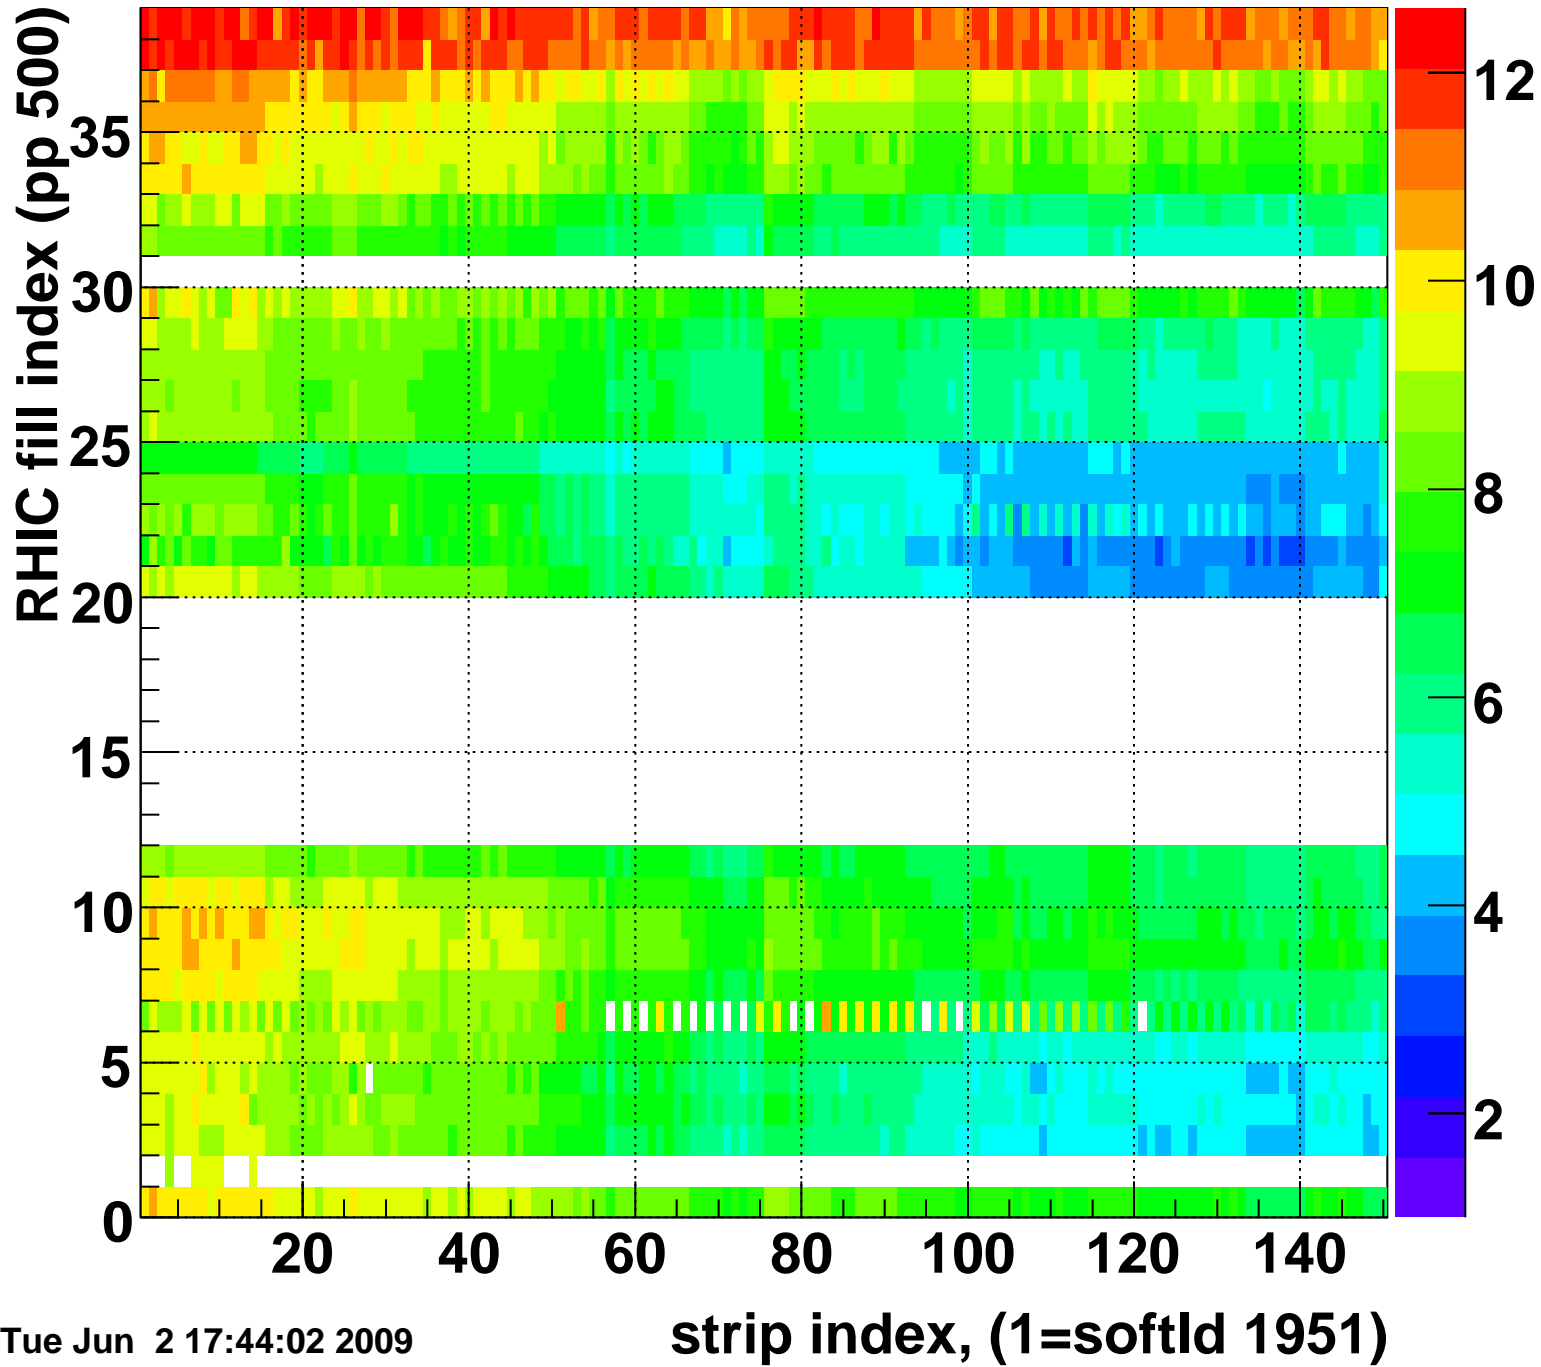

Mpv of ped residuum (ADC), BSMDE mod=14, good strips

Entries 120

Tue Jun 2 17:44:02 2009

Rms of ped residuum (ADC), BSMDE mod=14, good strips

Entries 4342

Bad strips (color=error bits), BSMDE mod=14

Entries 1508

Tue Jun 2 17:44:02 2009

Rms of ped residuum (ADC), BSMDP mod=14, good strips

Entries 4320

Tue Jun 2 17:44:02 2009

Bad strips (color=error bits), BSMDE mod=14

Entries 1530

Tue Jun 2 17:44:02 2009