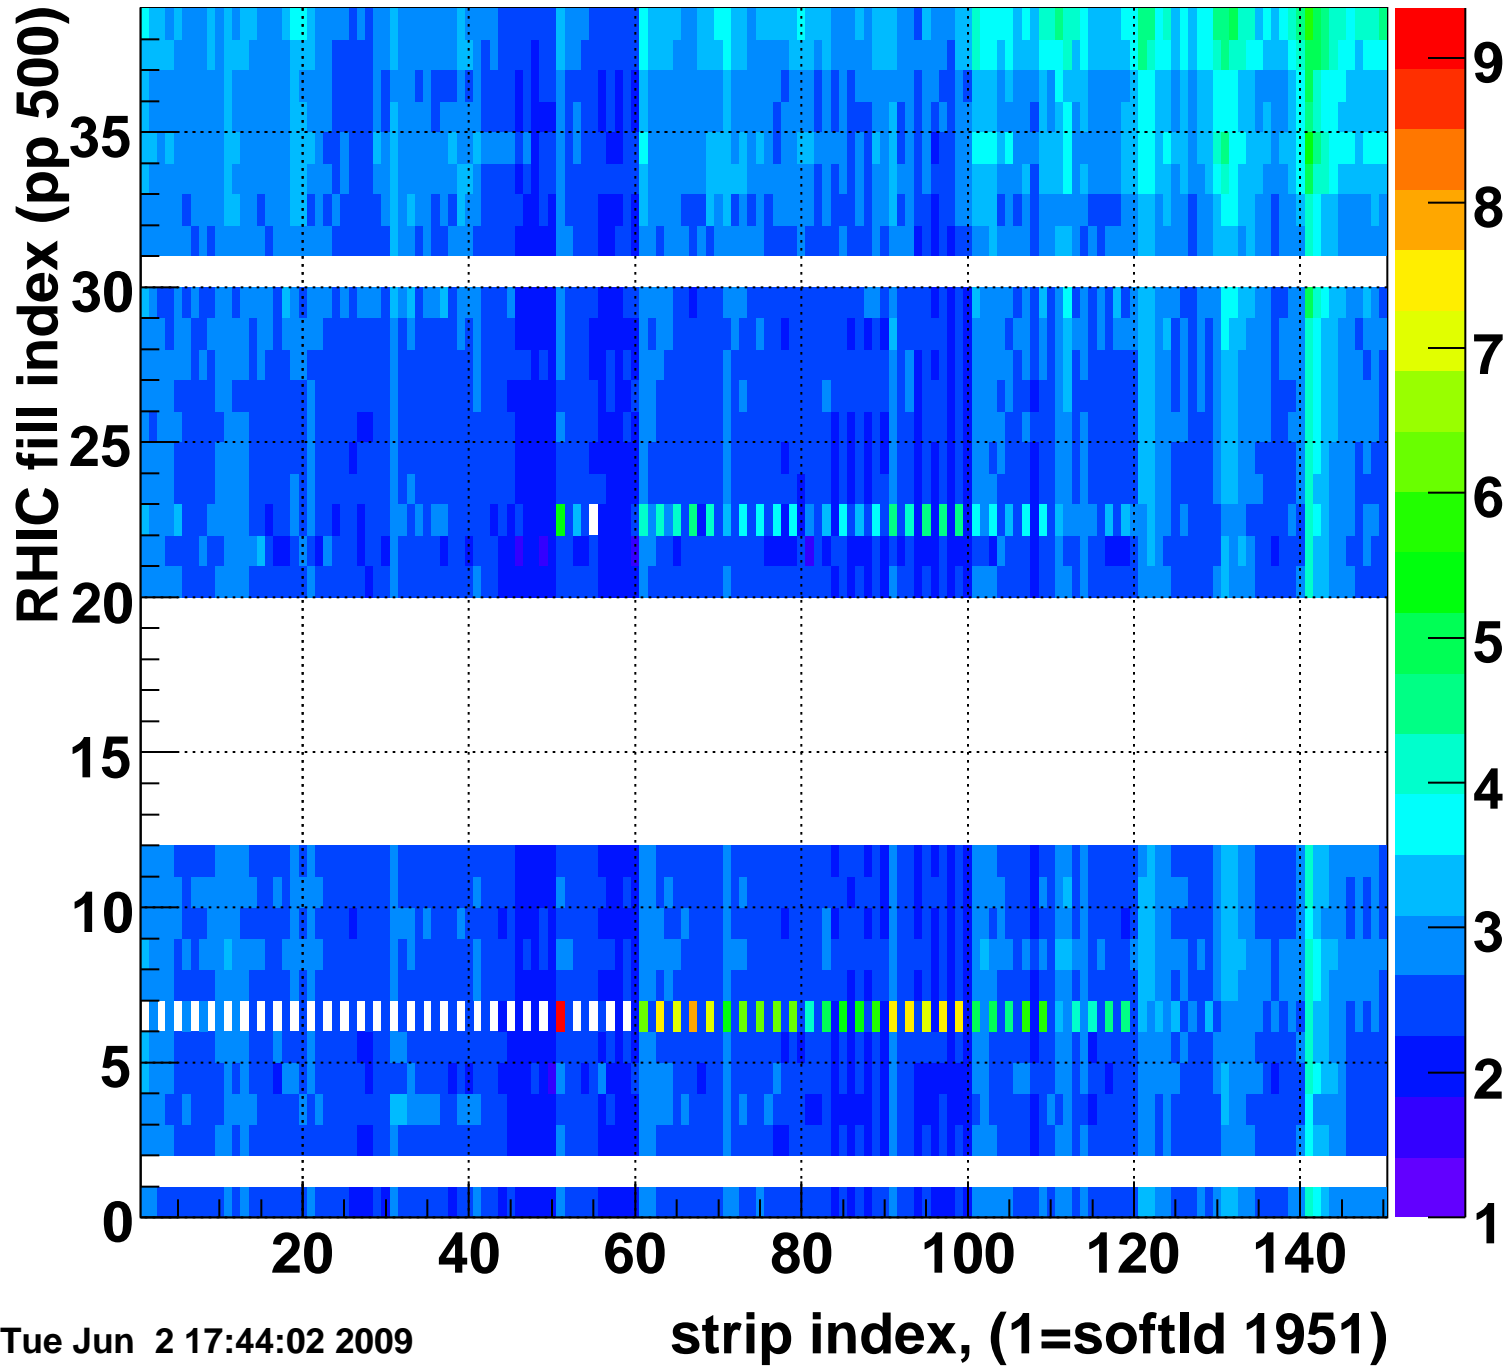

Mpv of ped residuum (ADC), BSMDE mod=14, good strips

Entries 120

Tue Jun 2 17:44:02 2009

Rms of ped residuum (ADC), BSMDE mod=14, good strips

Entries 4342

Bad strips (color=error bits), BSMDE mod=14

Entries 1508

Tue Jun 2 17:44:02 2009

Rms of ped residuum (ADC), BSMDP mod=14, good strips

Entries 4320

Tue Jun 2 17:44:02 2009

Bad strips (color=error bits), BSMDE mod=14

Entries 1530

Tue Jun 2 17:44:02 2009