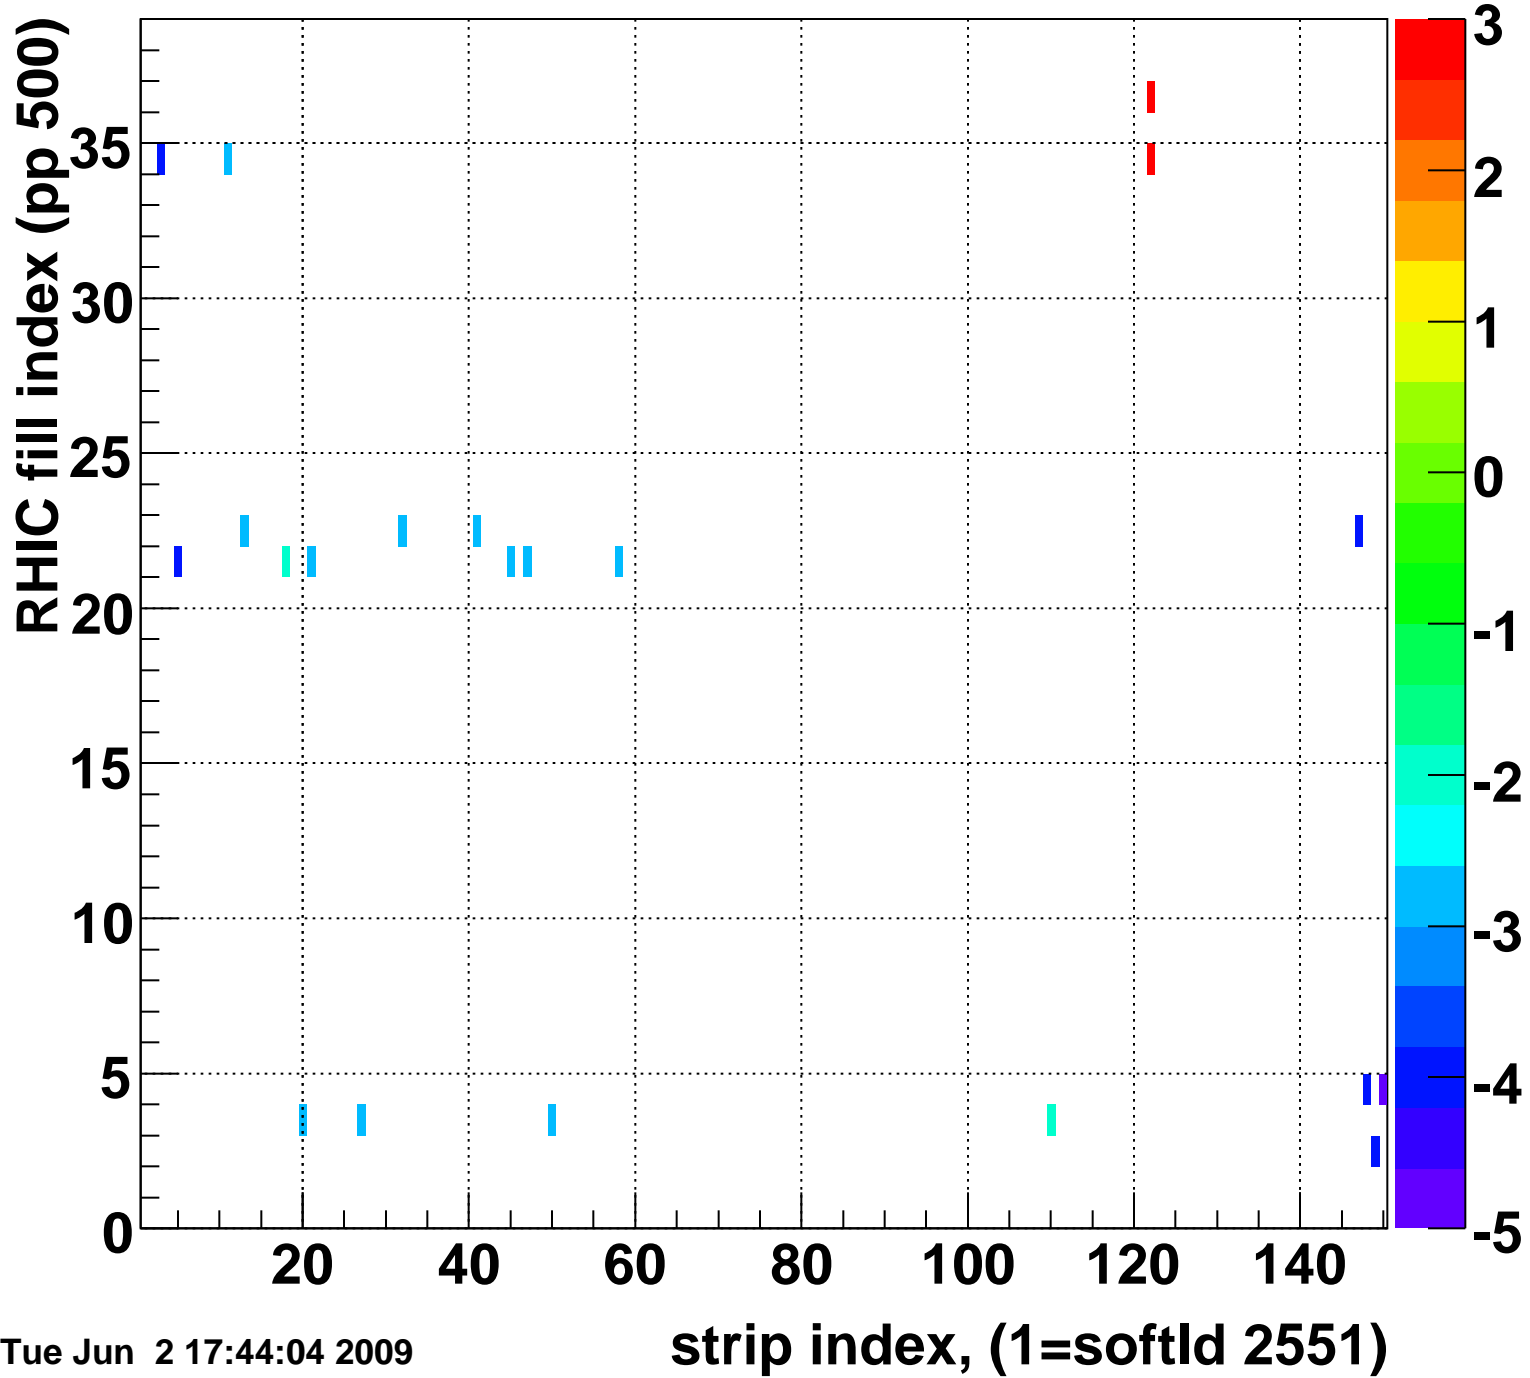

Mpv of ped residuum (ADC), BSMDE mod=18, good strips

Entries 21

Tue Jun 2 17:44:04 2009

Rms of ped residuum (ADC), BSMDE mod=18, good strips

Entries 5550

Tue Jun 2 17:44:04 2009

Bad strips (color=error bits), BSMDE mod=18

Entries 300

Tue Jun 2 17:44:04 2009

Mpv of ped residuum (ADC), BSMDP mod=18, good strips

Entries 20

Tue Jun 2 17:44:04 2009

Rms of ped residuum (ADC), BSMDP mod=18, good strips

Entries 5550

Tue Jun 2 17:44:04 2009

Bad strips (color=error bits), BSMDE mod=18

Entries 300

Tue Jun 2 17:44:04 2009