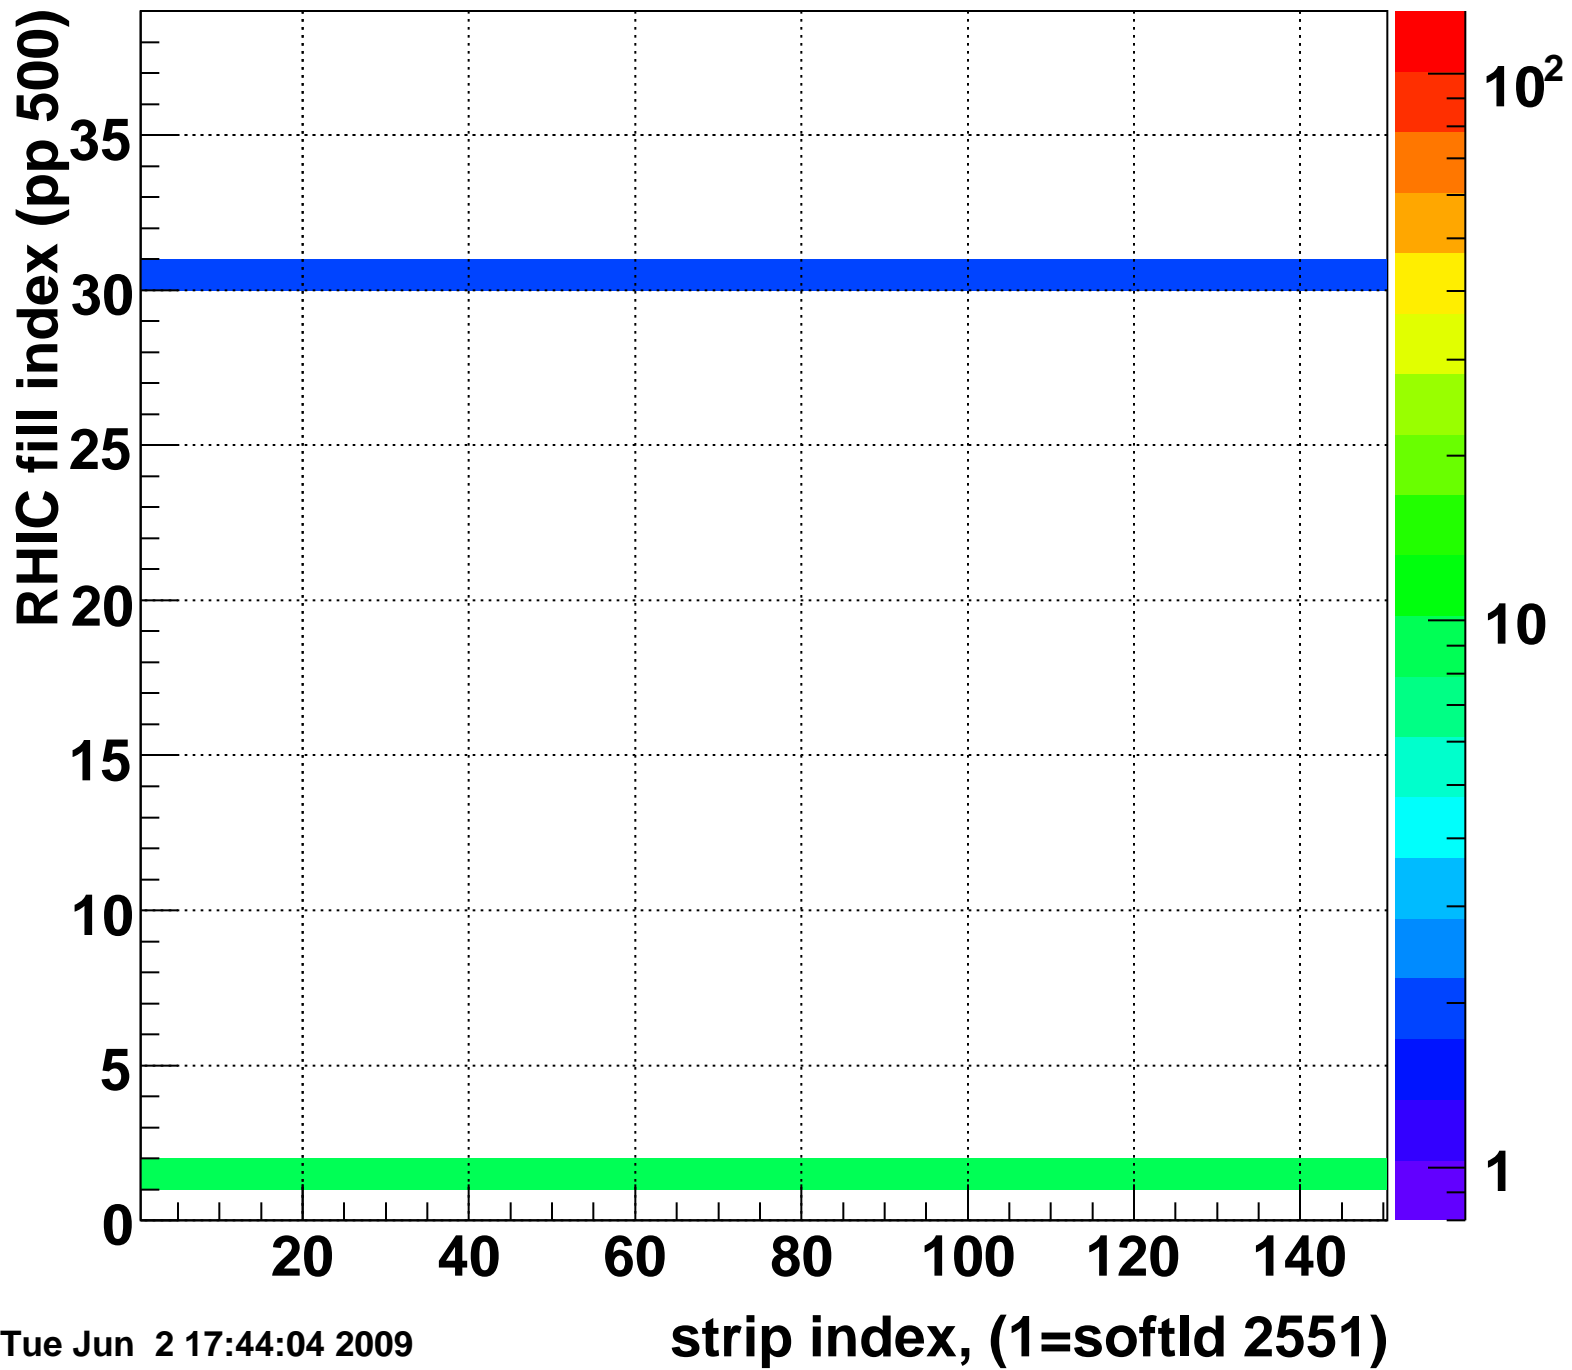

Mpv of ped residuum (ADC), BSMDE mod=18, good strips

Entries 21

Tue Jun 2 17:44:04 2009

Rms of ped residuum (ADC), BSMDE mod=18, good strips

Entries 5550

Tue Jun 2 17:44:04 2009

Bad strips (color=error bits), BSMDE mod=18

Entries 300

Tue Jun 2 17:44:04 2009

Mpv of ped residuum (ADC), BSMDP mod=18, good strips

Entries 20

Tue Jun 2 17:44:04 2009

Rms of ped residuum (ADC), BSMDP mod=18, good strips

Entries 5550

Tue Jun 2 17:44:04 2009

Bad strips (color=error bits), BSMDE mod=18

Entries 300

Tue Jun 2 17:44:04 2009