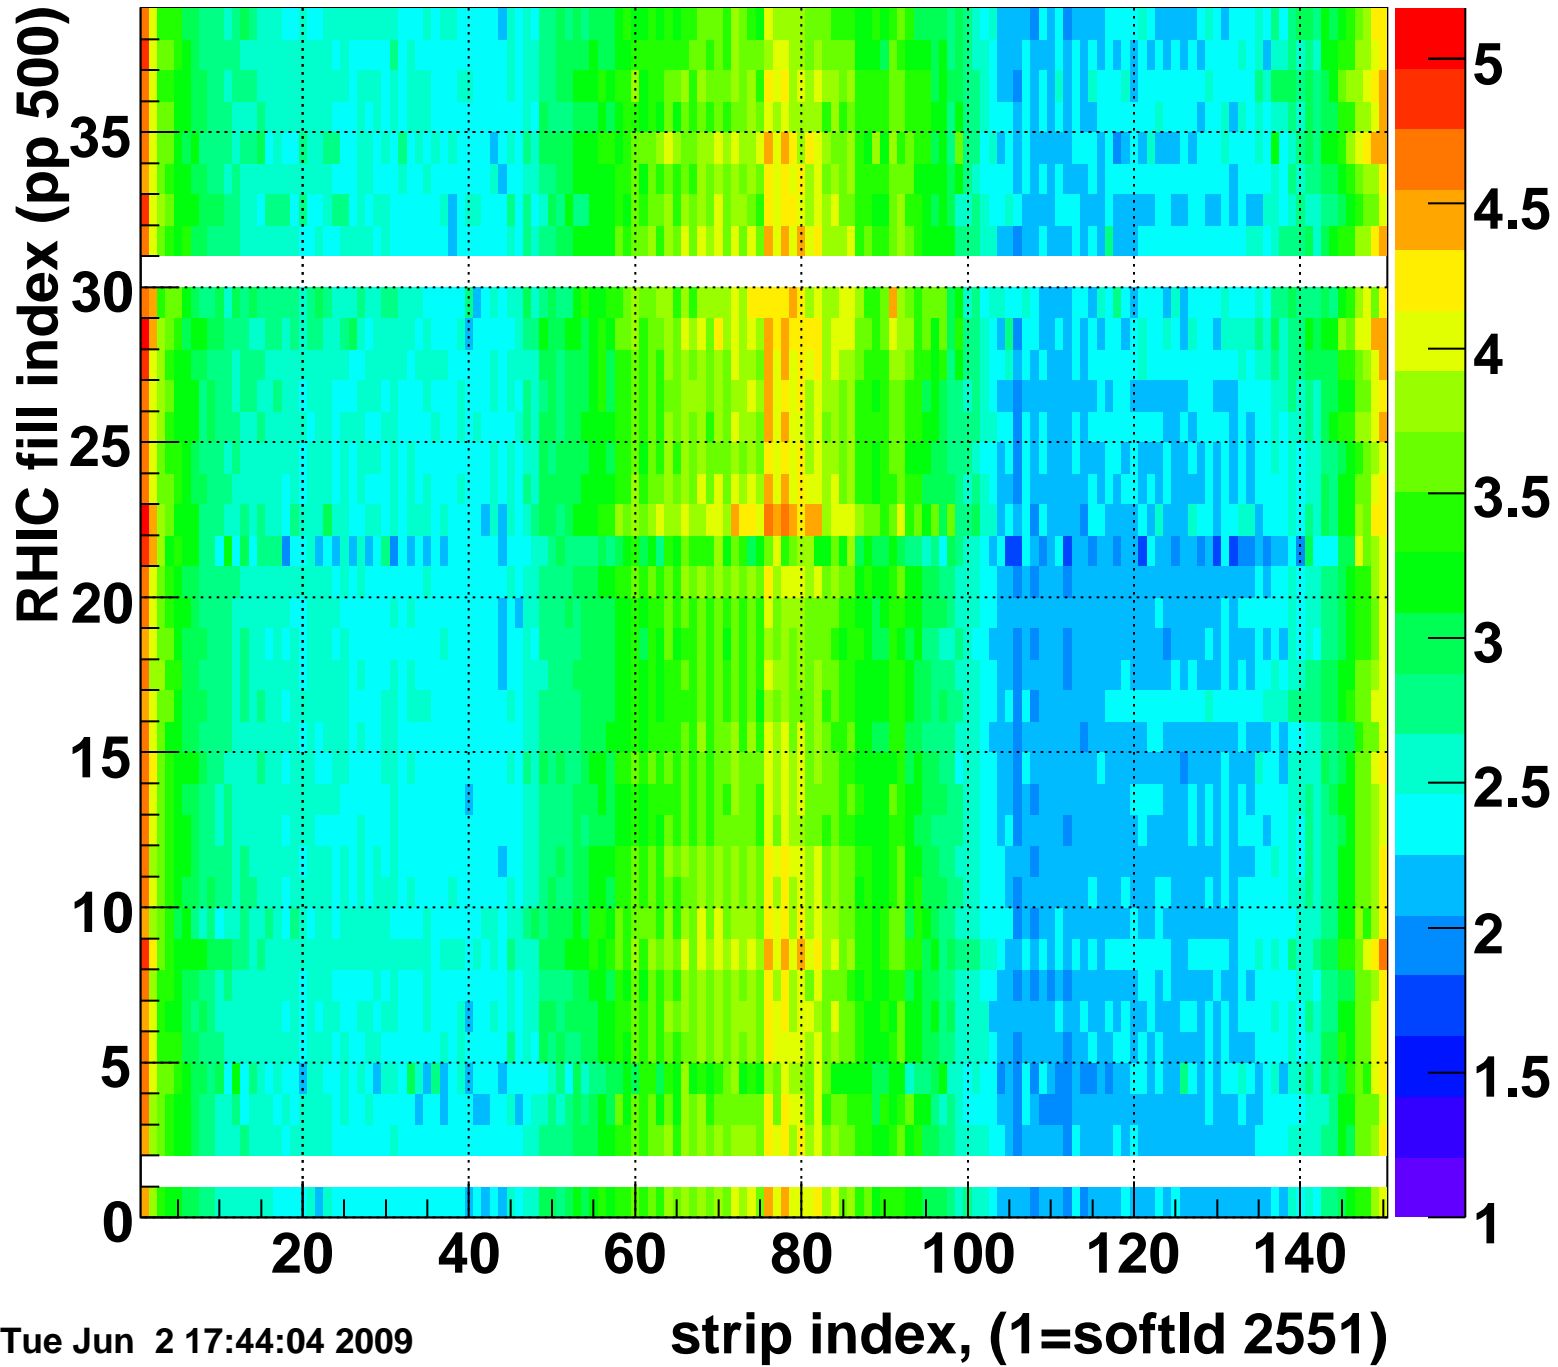

Mpv of ped residuum (ADC), BSMDE mod=18, good strips

Entries 21

Tue Jun 2 17:44:04 2009

Rms of ped residuum (ADC), BSMDE mod=18, good strips

Entries 5550

Tue Jun 2 17:44:04 2009

Bad strips (color=error bits), BSMDE mod=18

Entries 300

Tue Jun 2 17:44:04 2009

Mpv of ped residuum (ADC), BSMDP mod=18, good strips

Entries 20

Tue Jun 2 17:44:04 2009

Rms of ped residuum (ADC), BSMDP mod=18, good strips

Entries 5550

Tue Jun 2 17:44:04 2009

Bad strips (color=error bits), BSMDE mod=18

Entries 300

Tue Jun 2 17:44:04 2009