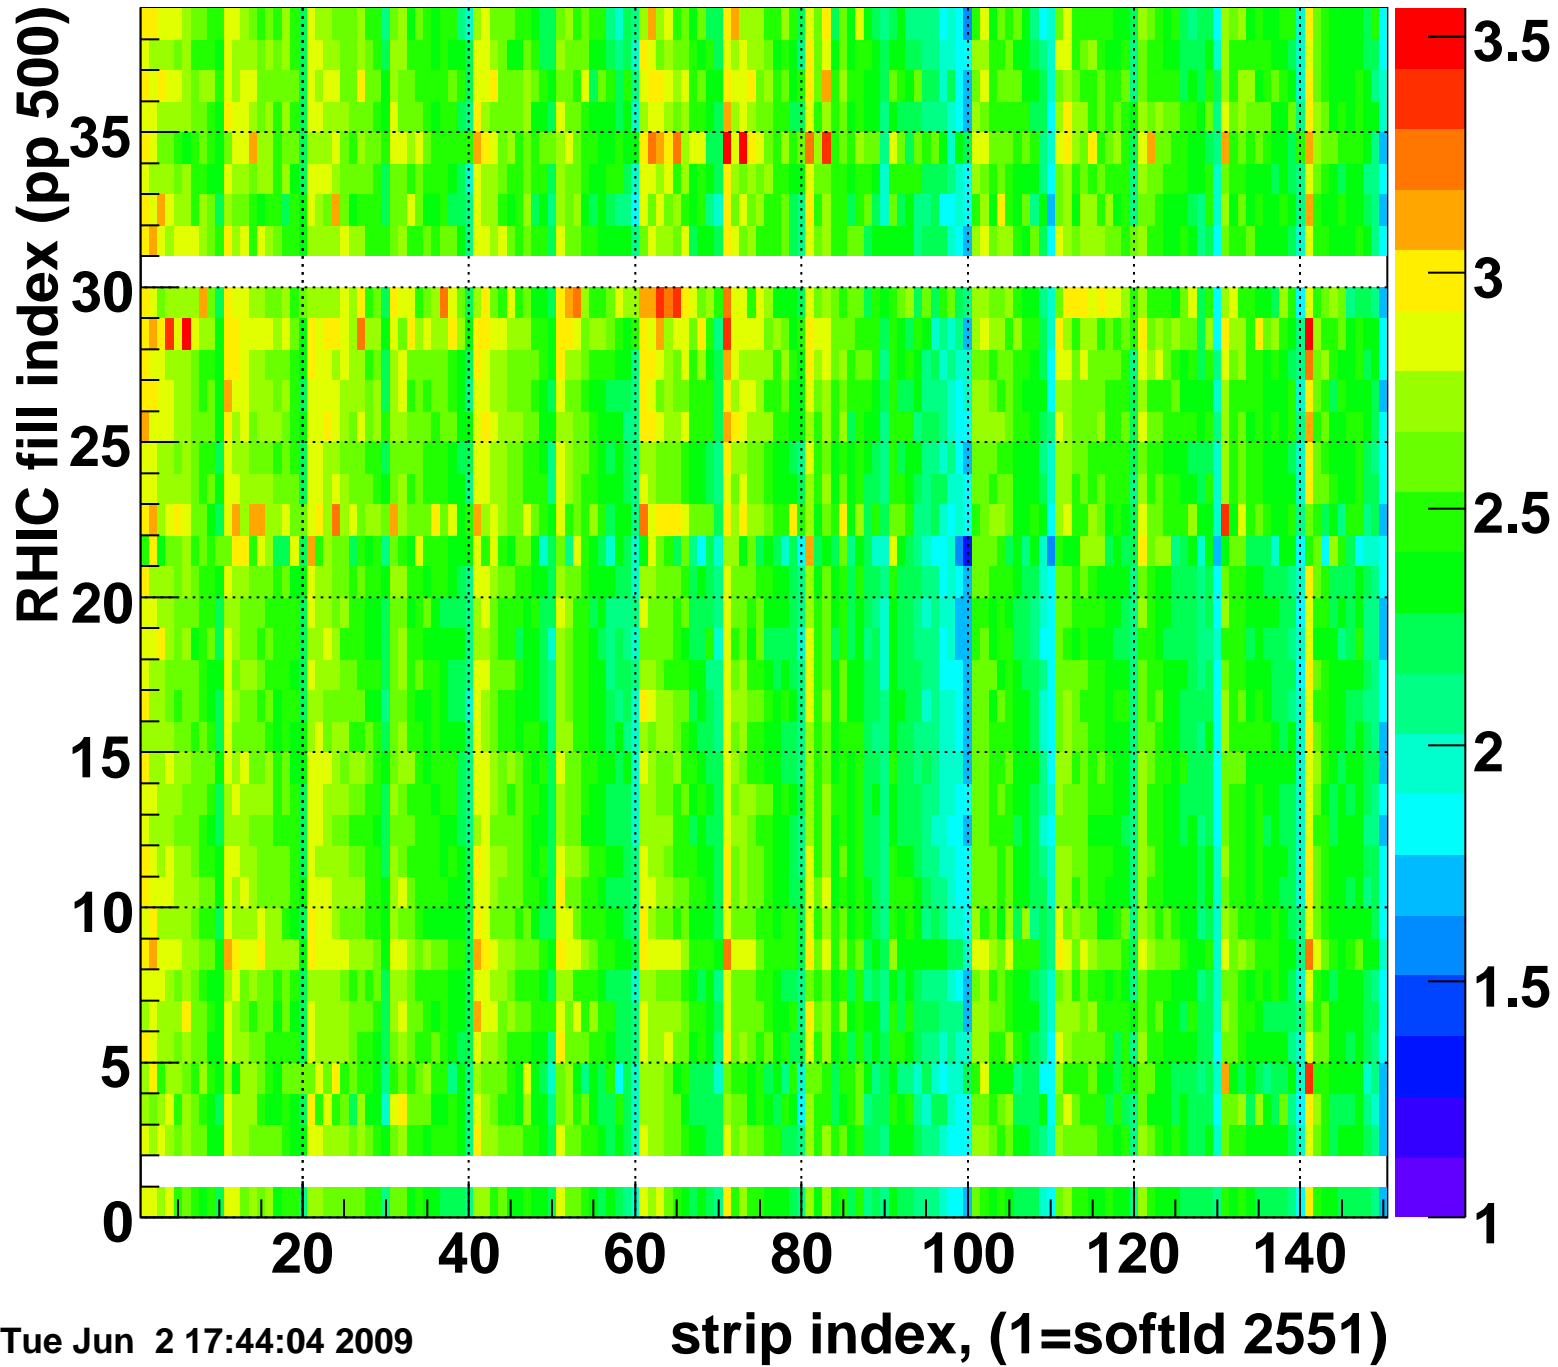

Mpv of ped residuum (ADC), BSMDE mod=18, good strips

Entries 21

Tue Jun 2 17:44:04 2009

Rms of ped residuum (ADC), BSMDE mod=18, good strips

Entries 5550

Tue Jun 2 17:44:04 2009

Bad strips (color=error bits), BSMDE mod=18

Entries 300

Tue Jun 2 17:44:04 2009

Mpv of ped residuum (ADC), BSMDP mod=18, good strips

Entries 20

Tue Jun 2 17:44:04 2009

Rms of ped residuum (ADC), BSMDP mod=18, good strips

Entries 5550

Tue Jun 2 17:44:04 2009

Bad strips (color=error bits), BSMDE mod=18

Entries 300

Tue Jun 2 17:44:04 2009