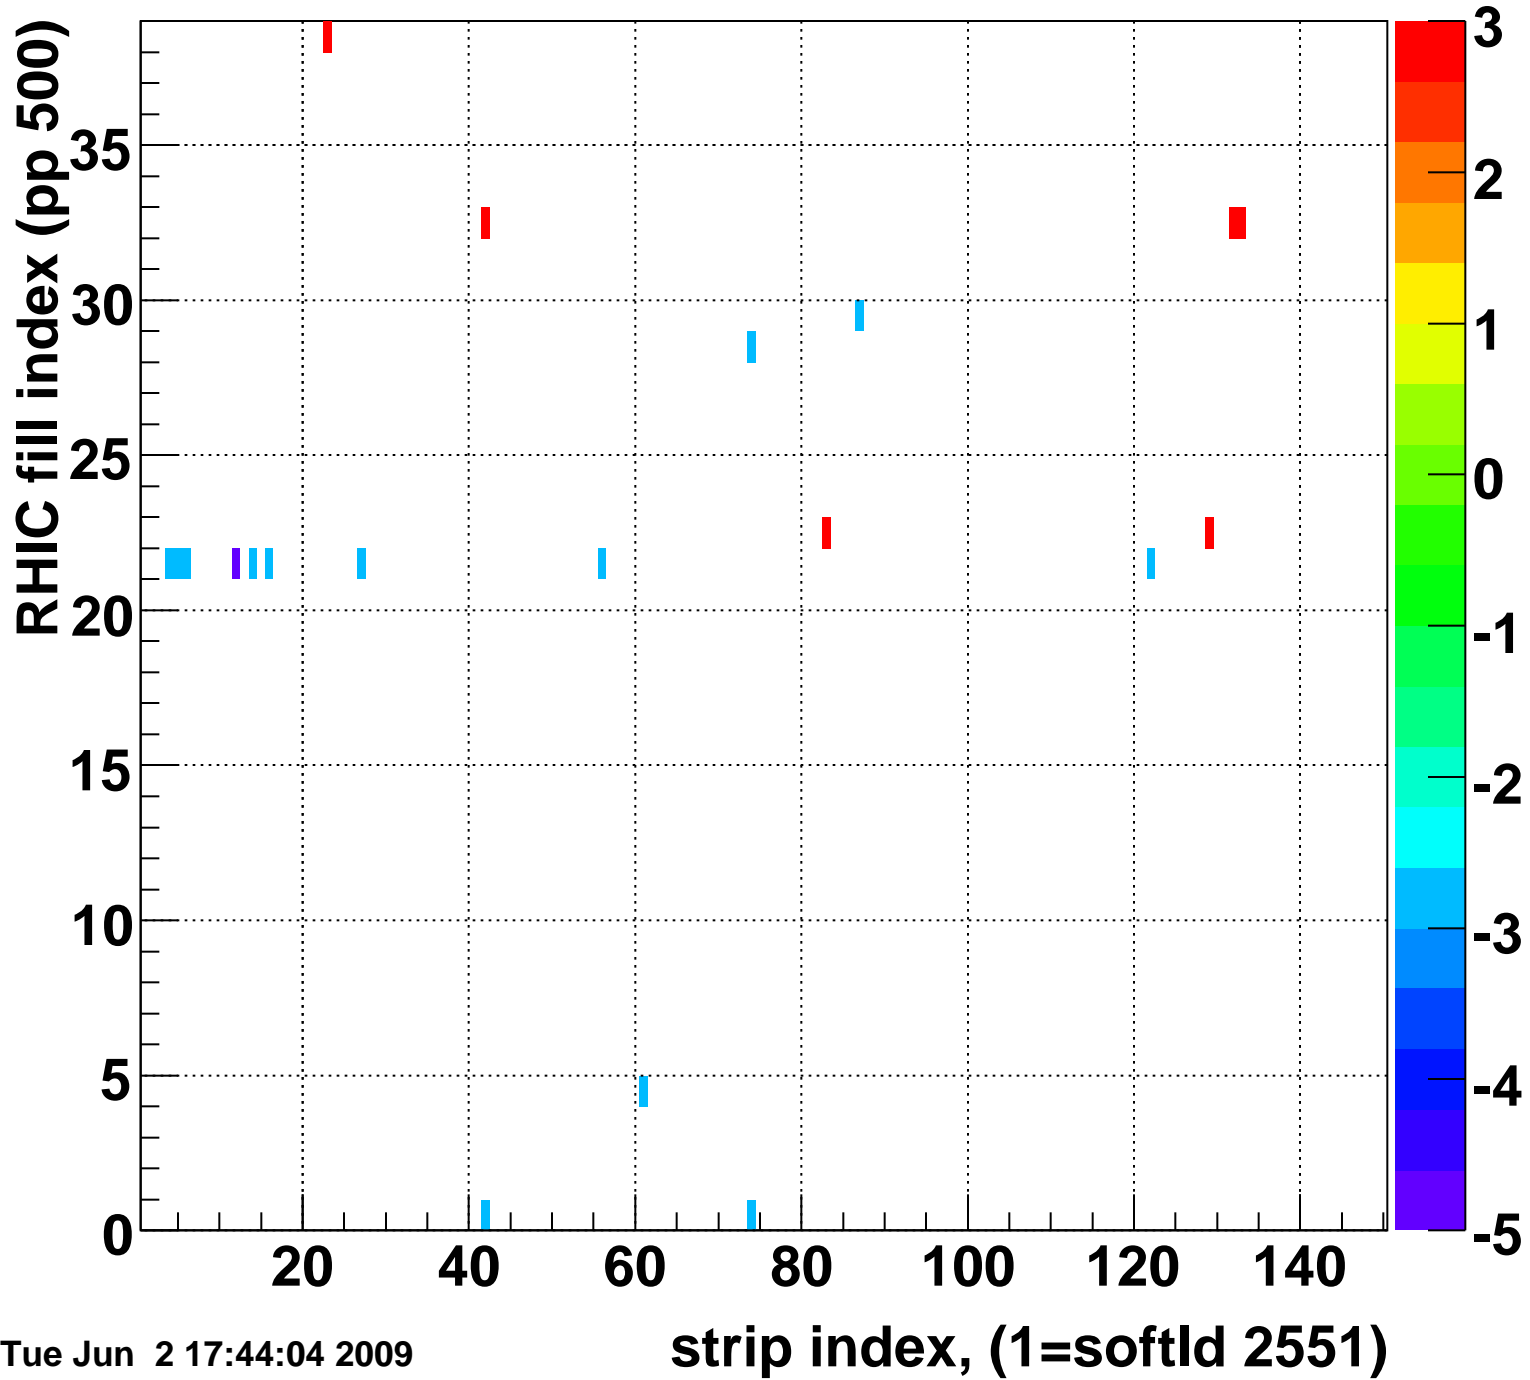

Mpv of ped residuum (ADC), BSMDE mod=18, good strips

Entries 21

Tue Jun 2 17:44:04 2009

Rms of ped residuum (ADC), BSMDE mod=18, good strips

Entries 5550

Tue Jun 2 17:44:04 2009

Bad strips (color=error bits), BSMDE mod=18

Entries 300

Tue Jun 2 17:44:04 2009

Mpv of ped residuum (ADC), BSMDP mod=18, good strips

Entries 20

Tue Jun 2 17:44:04 2009

Rms of ped residuum (ADC), BSMDP mod=18, good strips

Entries 5550

Tue Jun 2 17:44:04 2009

Bad strips (color=error bits), BSMDE mod=18

Entries 300

Tue Jun 2 17:44:04 2009