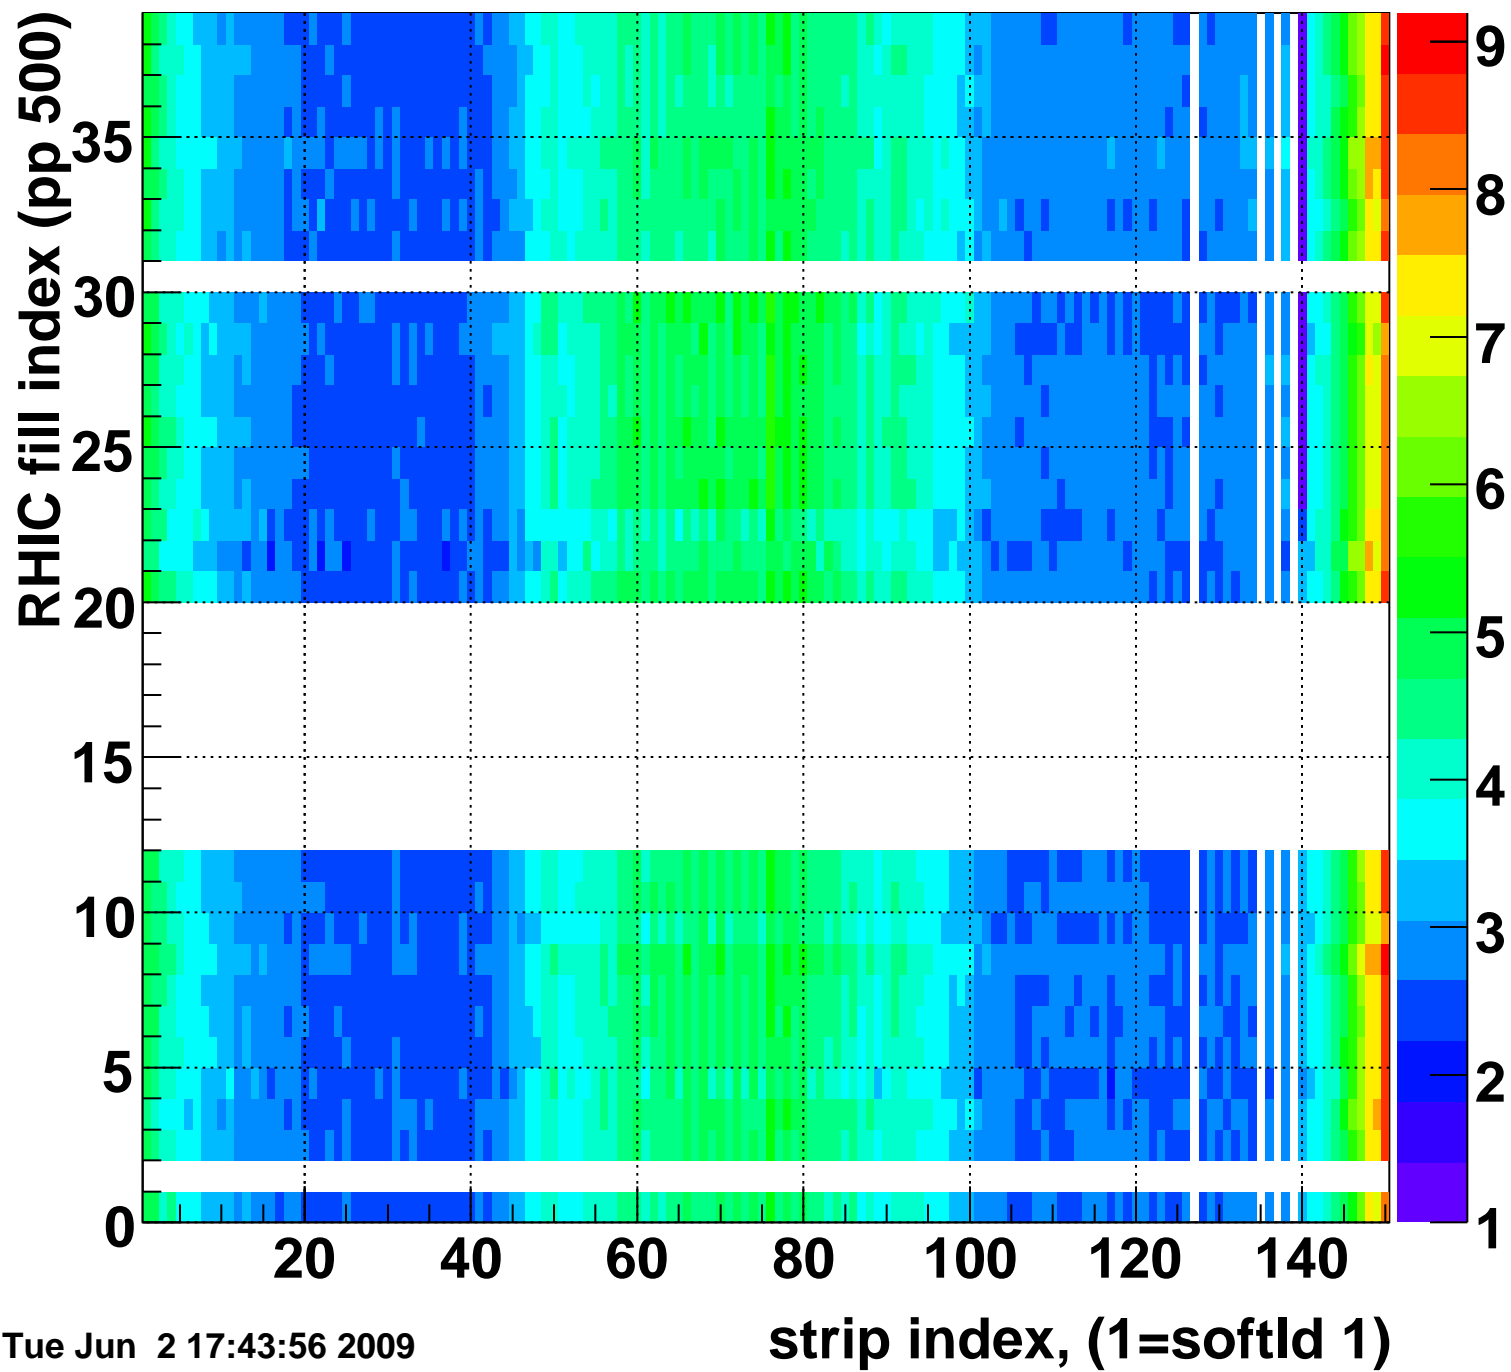

Mpv of ped residuum (ADC), BSMDE mod=1, good strips

Entries 28

Tue Jun 2 17:43:56 2009

Rms of ped residuum (ADC), BSMDE mod=1, good strips

Entries 4234

Tue Jun 2 17:43:56 2009

Bad strips (color=error bits), BSMDE mod=1

Entries 1616

Tue Jun 2 17:43:56 2009

Rms of ped residuum (ADC), BSMDP mod=1, good strips

Entries 2291

Tue Jun 2 17:43:57 2009

Bad strips (color=error bits), BSMDE mod=1

Entries 3559

Tue Jun 2 17:43:57 2009