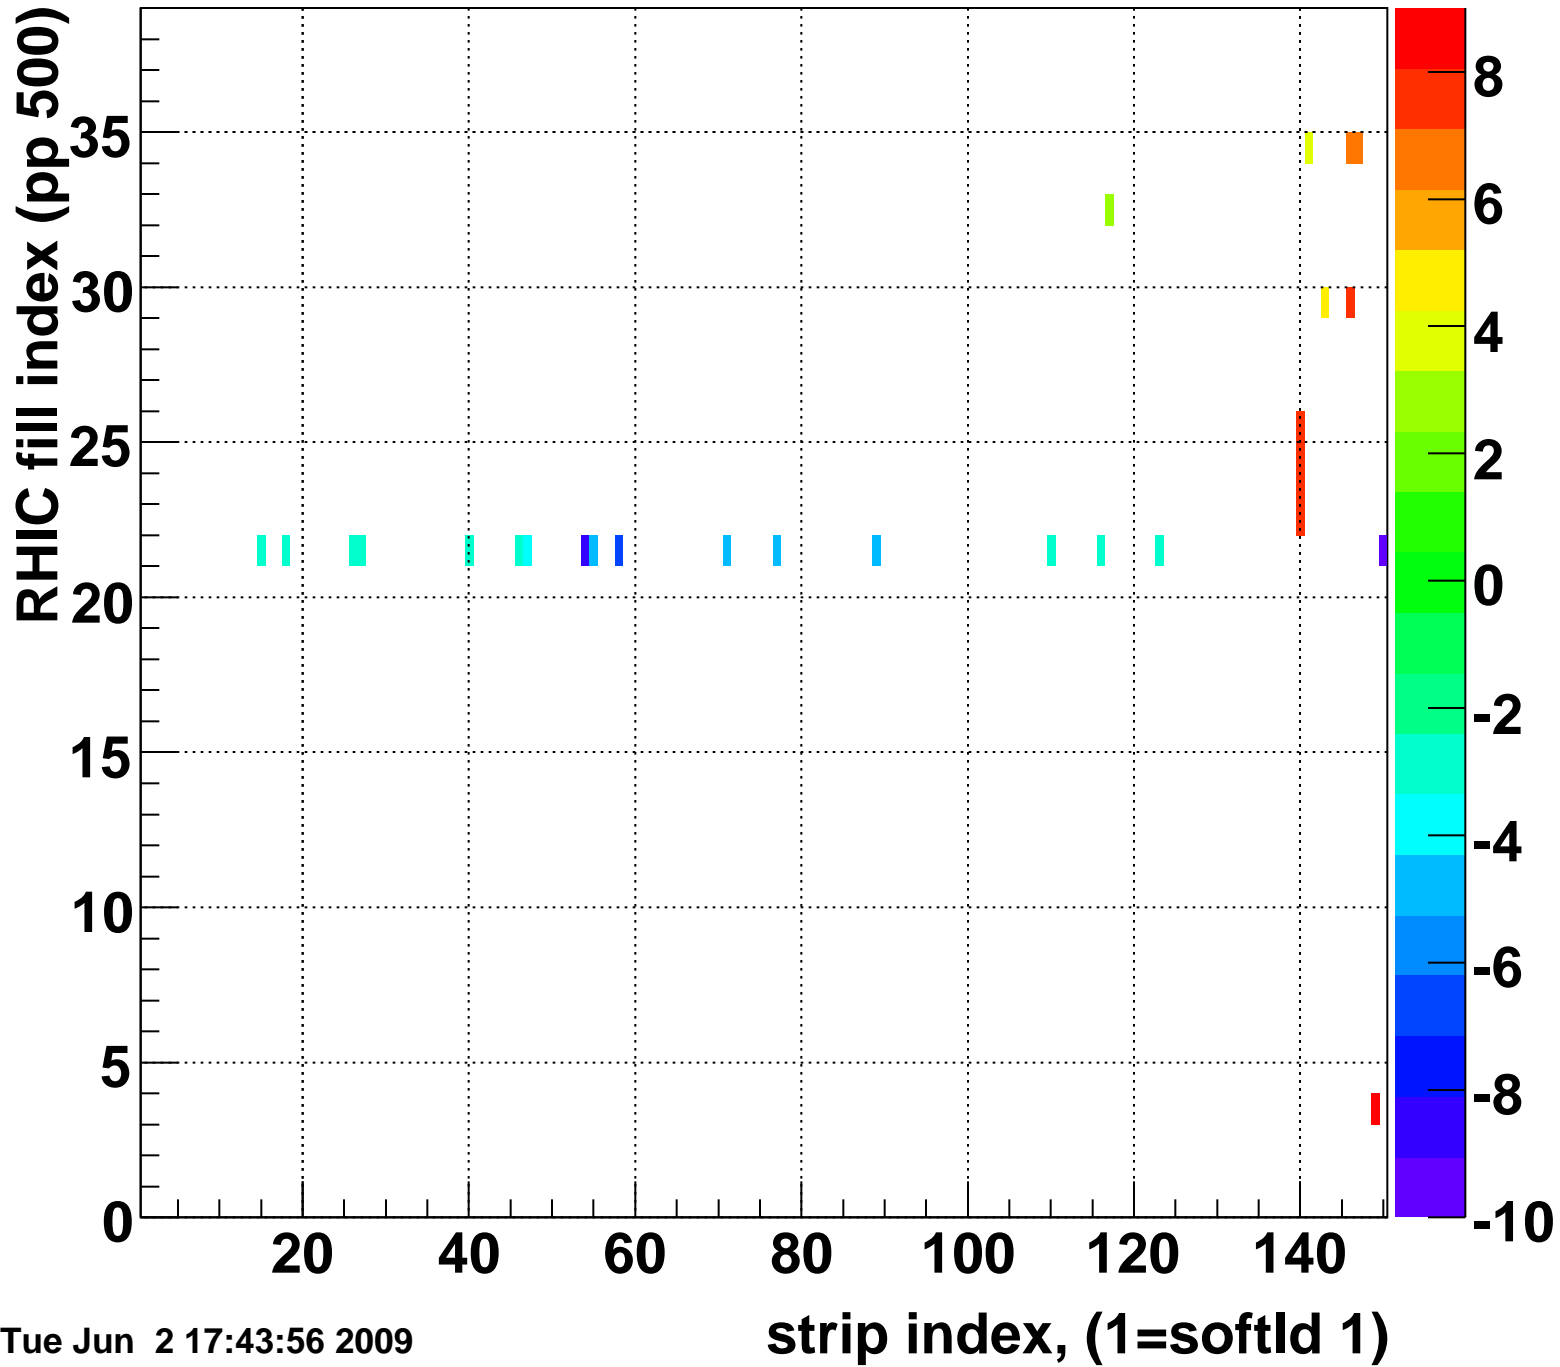

Mpv of ped residuum (ADC), BSMDE mod=1, good strips

Entries 28

Tue Jun 2 17:43:56 2009

Rms of ped residuum (ADC), BSMDE mod=1, good strips

Entries 4234

Tue Jun 2 17:43:56 2009

Bad strips (color=error bits), BSMDE mod=1

Entries 1616

Tue Jun 2 17:43:56 2009

Rms of ped residuum (ADC), BSMDP mod=1, good strips

Entries 2291

Tue Jun 2 17:43:57 2009

Bad strips (color=error bits), BSMDE mod=1

Entries 3559

Tue Jun 2 17:43:57 2009