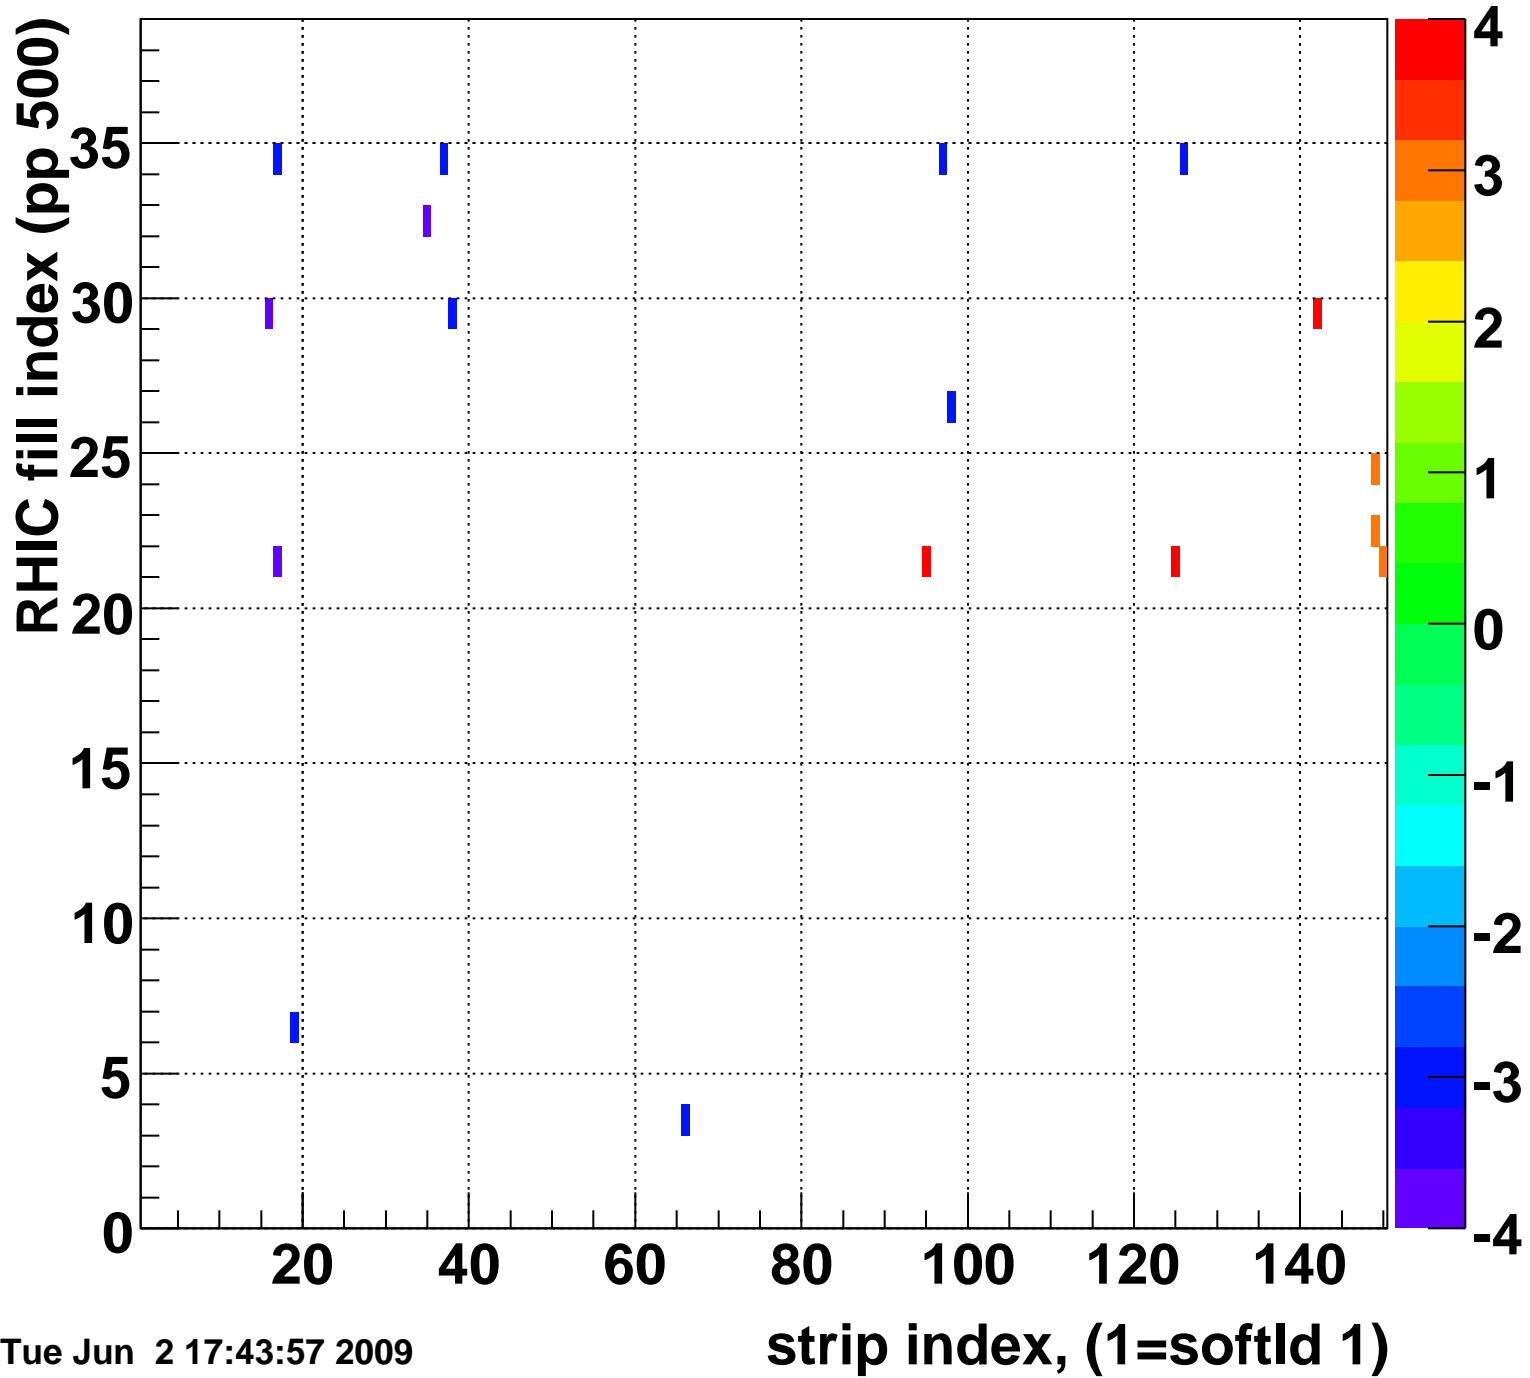

Mpv of ped residuum (ADC), BSMDE mod=1, good strips

Entries 28

Tue Jun 2 17:43:56 2009

Rms of ped residuum (ADC), BSMDE mod=1, good strips

Entries 4234

Tue Jun 2 17:43:56 2009

Bad strips (color=error bits), BSMDE mod=1

Entries 1616

Tue Jun 2 17:43:56 2009

Rms of ped residuum (ADC), BSMDP mod=1, good strips

Entries 2291

Tue Jun 2 17:43:57 2009

Bad strips (color=error bits), BSMDE mod=1

Entries 3559

Tue Jun 2 17:43:57 2009