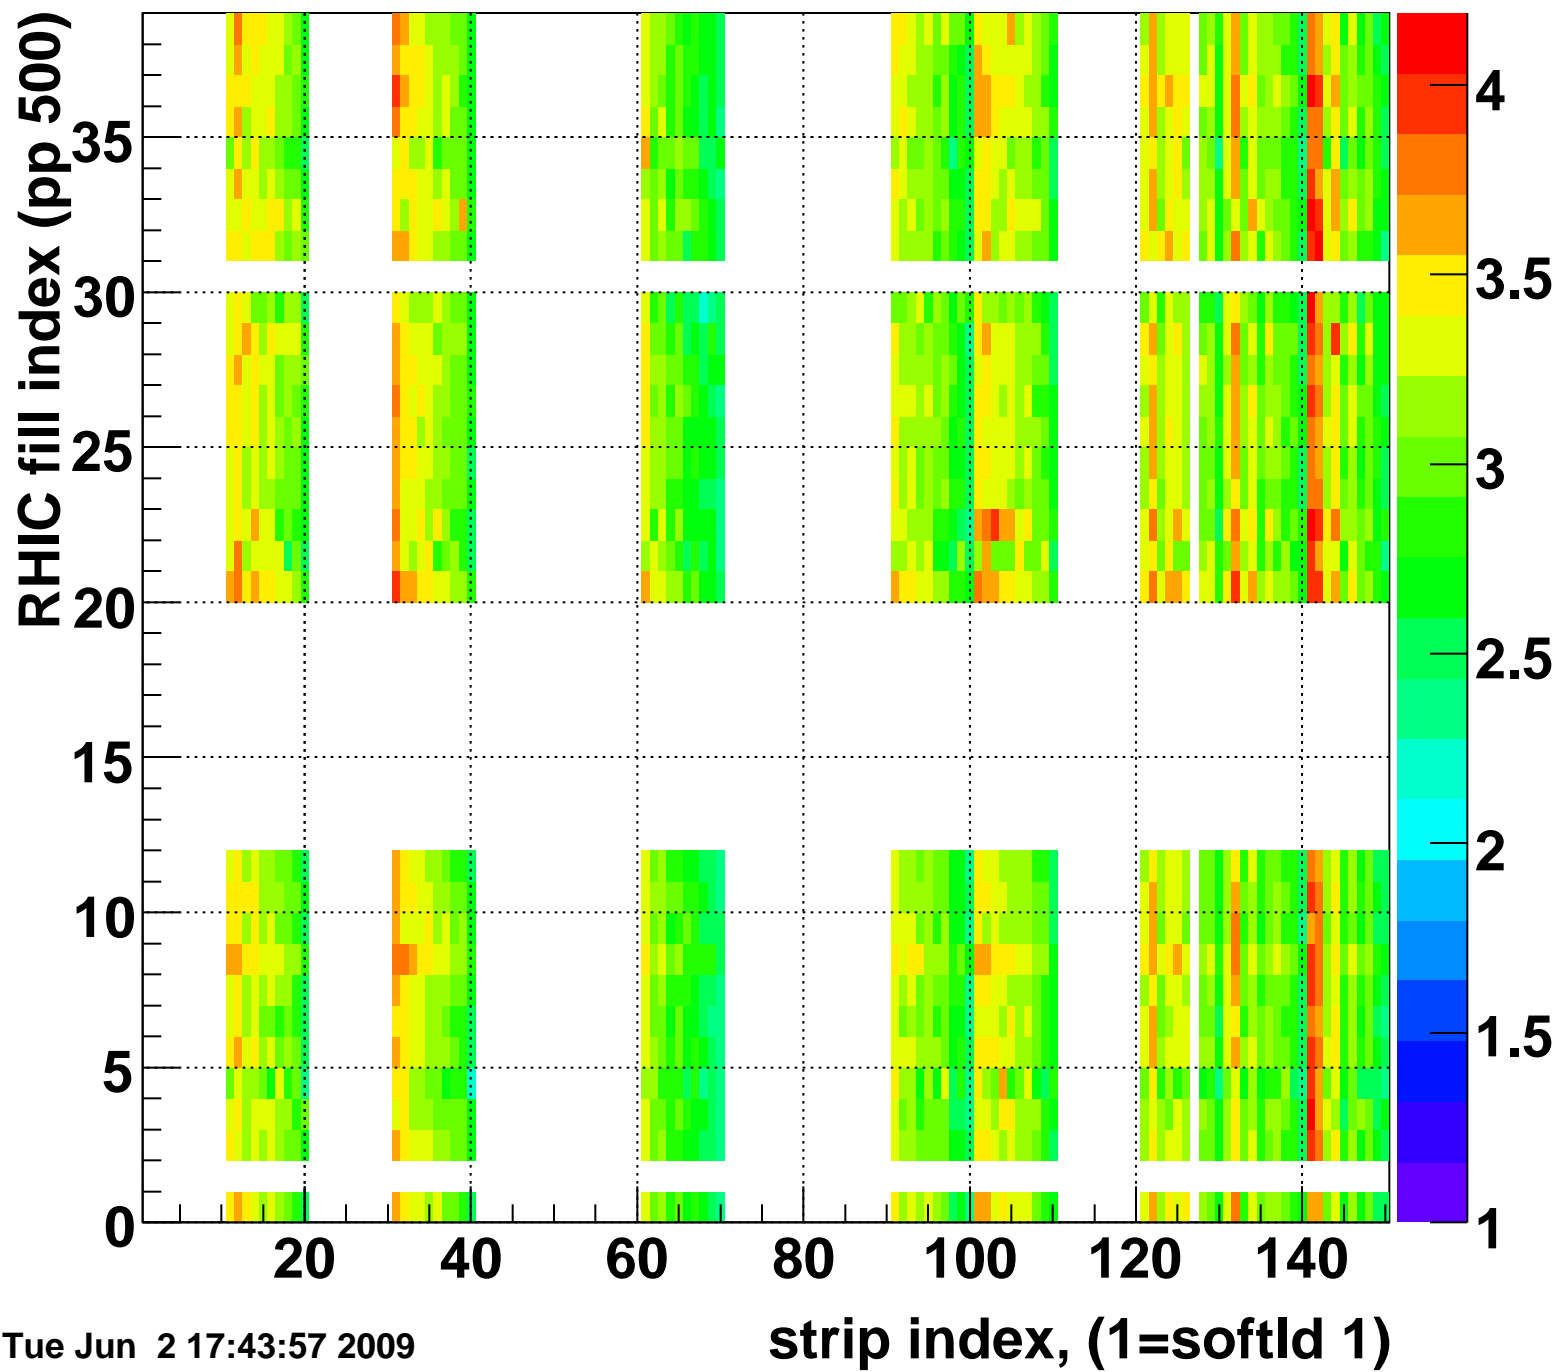

Mpv of ped residuum (ADC), BSMDE mod=1, good strips

Entries 28

Tue Jun 2 17:43:56 2009

Rms of ped residuum (ADC), BSMDE mod=1, good strips

Entries 4234

Tue Jun 2 17:43:56 2009

Bad strips (color=error bits), BSMDE mod=1

Entries 1616

Tue Jun 2 17:43:56 2009

Rms of ped residuum (ADC), BSMDP mod=1, good strips

Entries 2291

Tue Jun 2 17:43:57 2009

Bad strips (color=error bits), BSMDE mod=1

Entries 3559

Tue Jun 2 17:43:57 2009