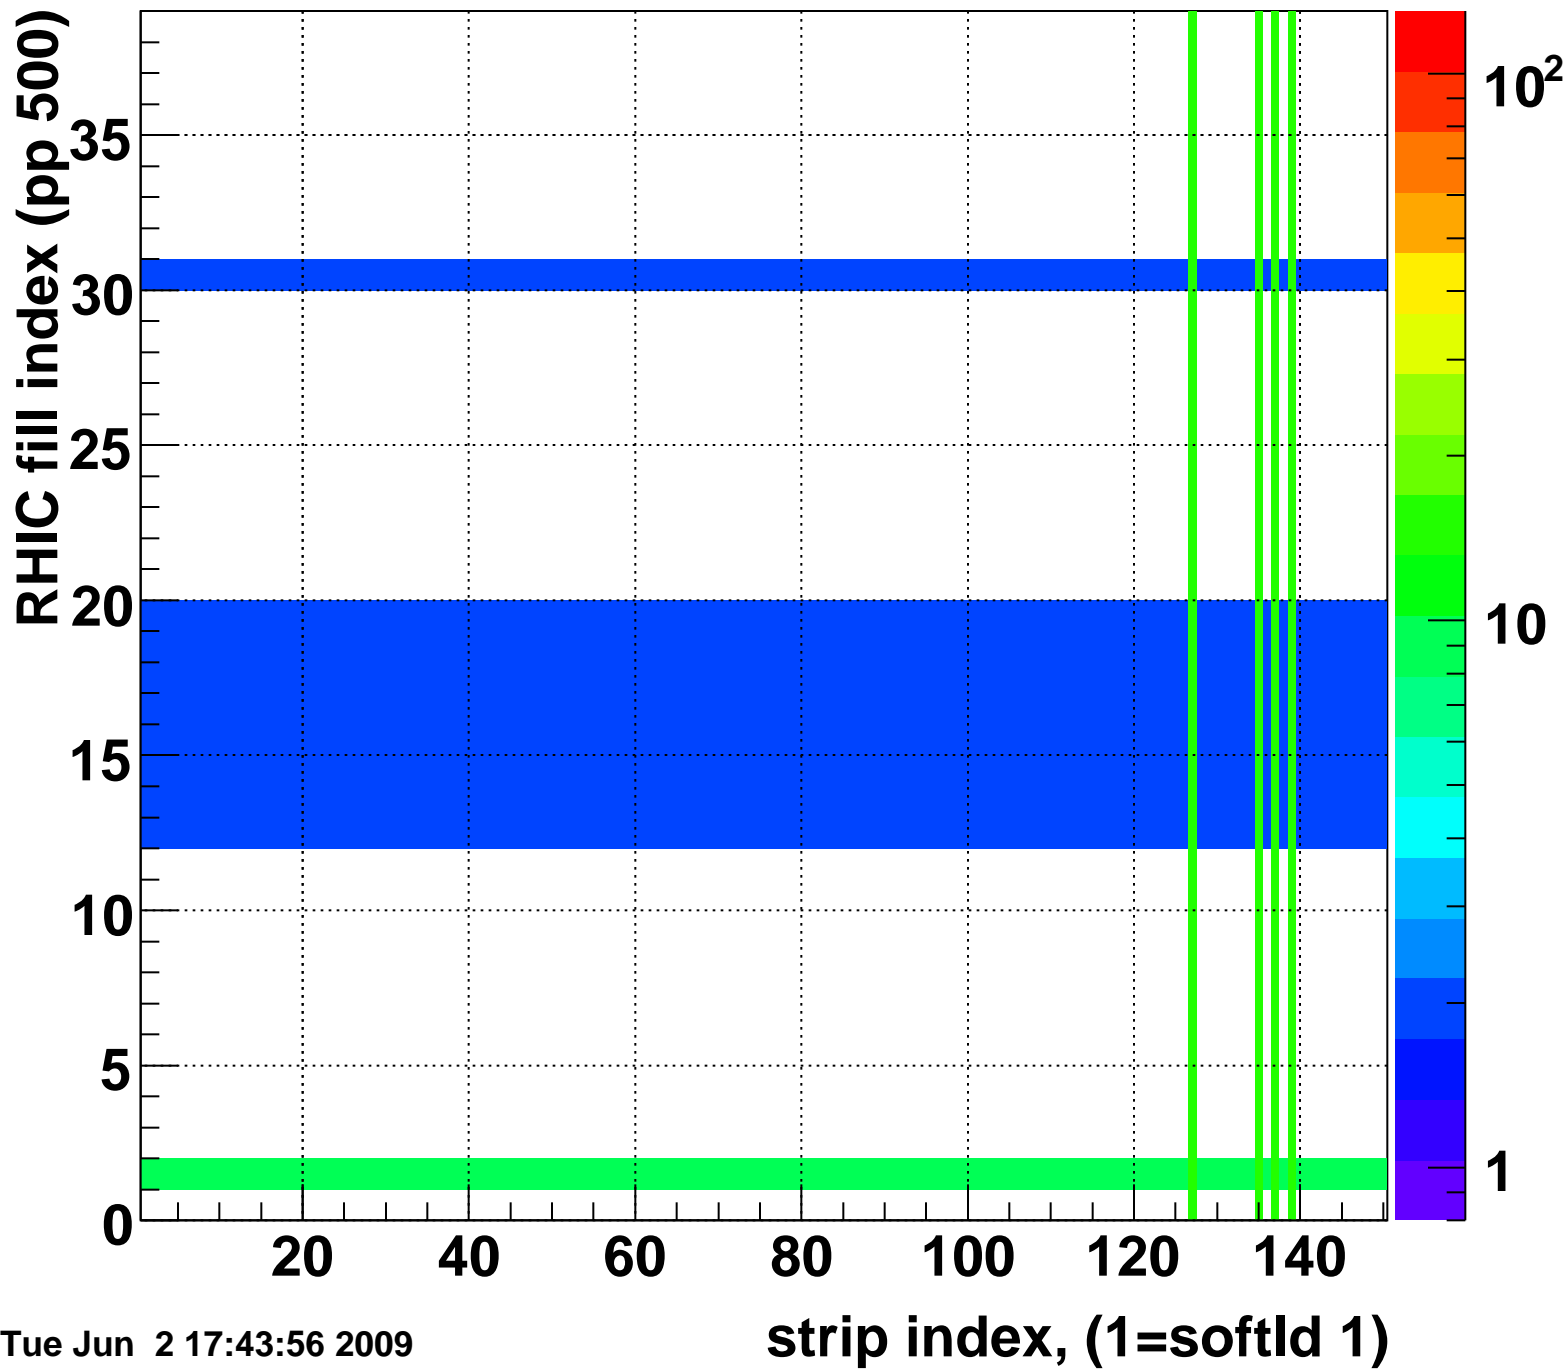

Mpv of ped residuum (ADC), BSMDE mod=1, good strips

Entries 28

Tue Jun 2 17:43:56 2009

Rms of ped residuum (ADC), BSMDE mod=1, good strips

Entries 4234

Tue Jun 2 17:43:56 2009

Bad strips (color=error bits), BSMDE mod=1

Entries 1616

Tue Jun 2 17:43:56 2009

Rms of ped residuum (ADC), BSMDP mod=1, good strips

Entries 2291

Tue Jun 2 17:43:57 2009

Bad strips (color=error bits), BSMDE mod=1

Entries 3559

Tue Jun 2 17:43:57 2009