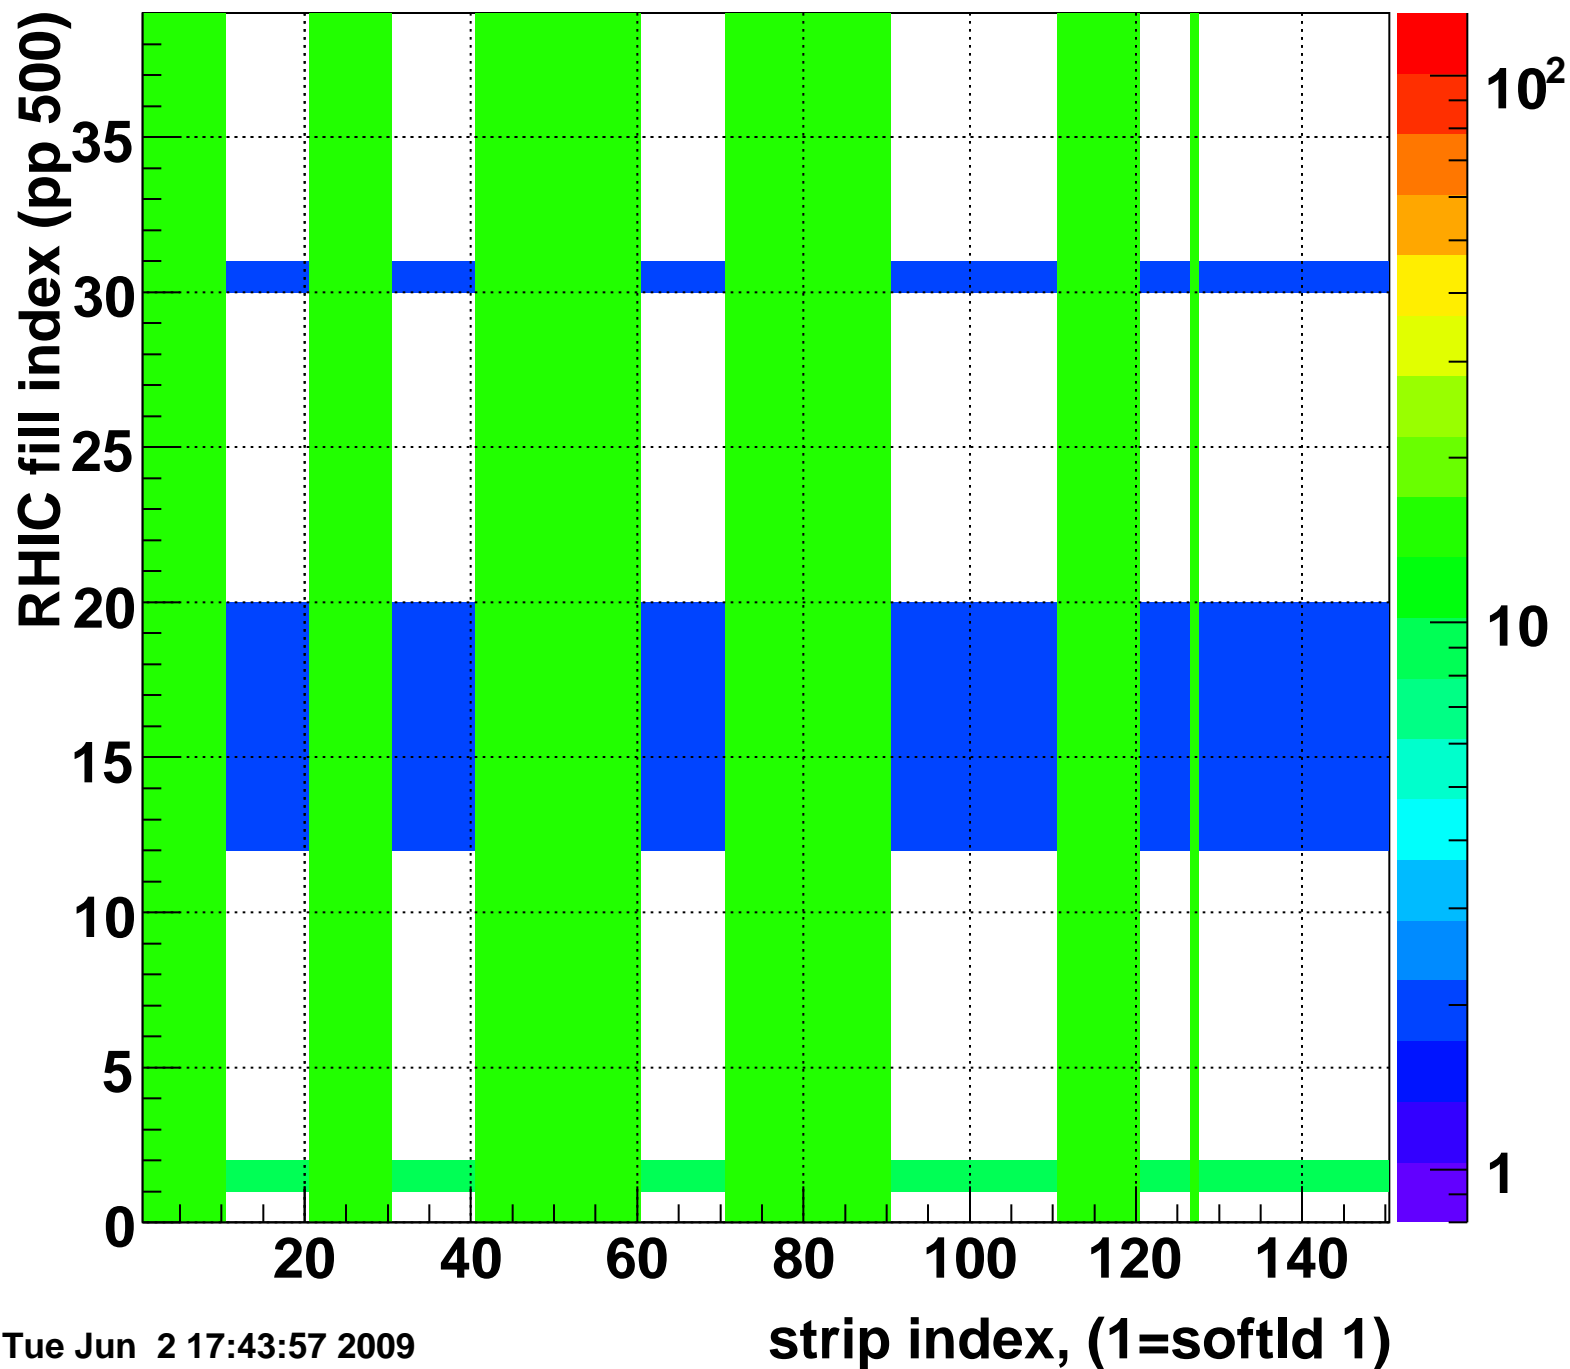

Mpv of ped residuum (ADC), BSMDE mod=1, good strips

Entries 28

Tue Jun 2 17:43:56 2009

Rms of ped residuum (ADC), BSMDE mod=1, good strips

Entries 4234

Tue Jun 2 17:43:56 2009

Bad strips (color=error bits), BSMDE mod=1

Entries 1616

Tue Jun 2 17:43:56 2009

Rms of ped residuum (ADC), BSMDP mod=1, good strips

Entries 2291

Tue Jun 2 17:43:57 2009

Bad strips (color=error bits), BSMDE mod=1

Entries 3559

Tue Jun 2 17:43:57 2009