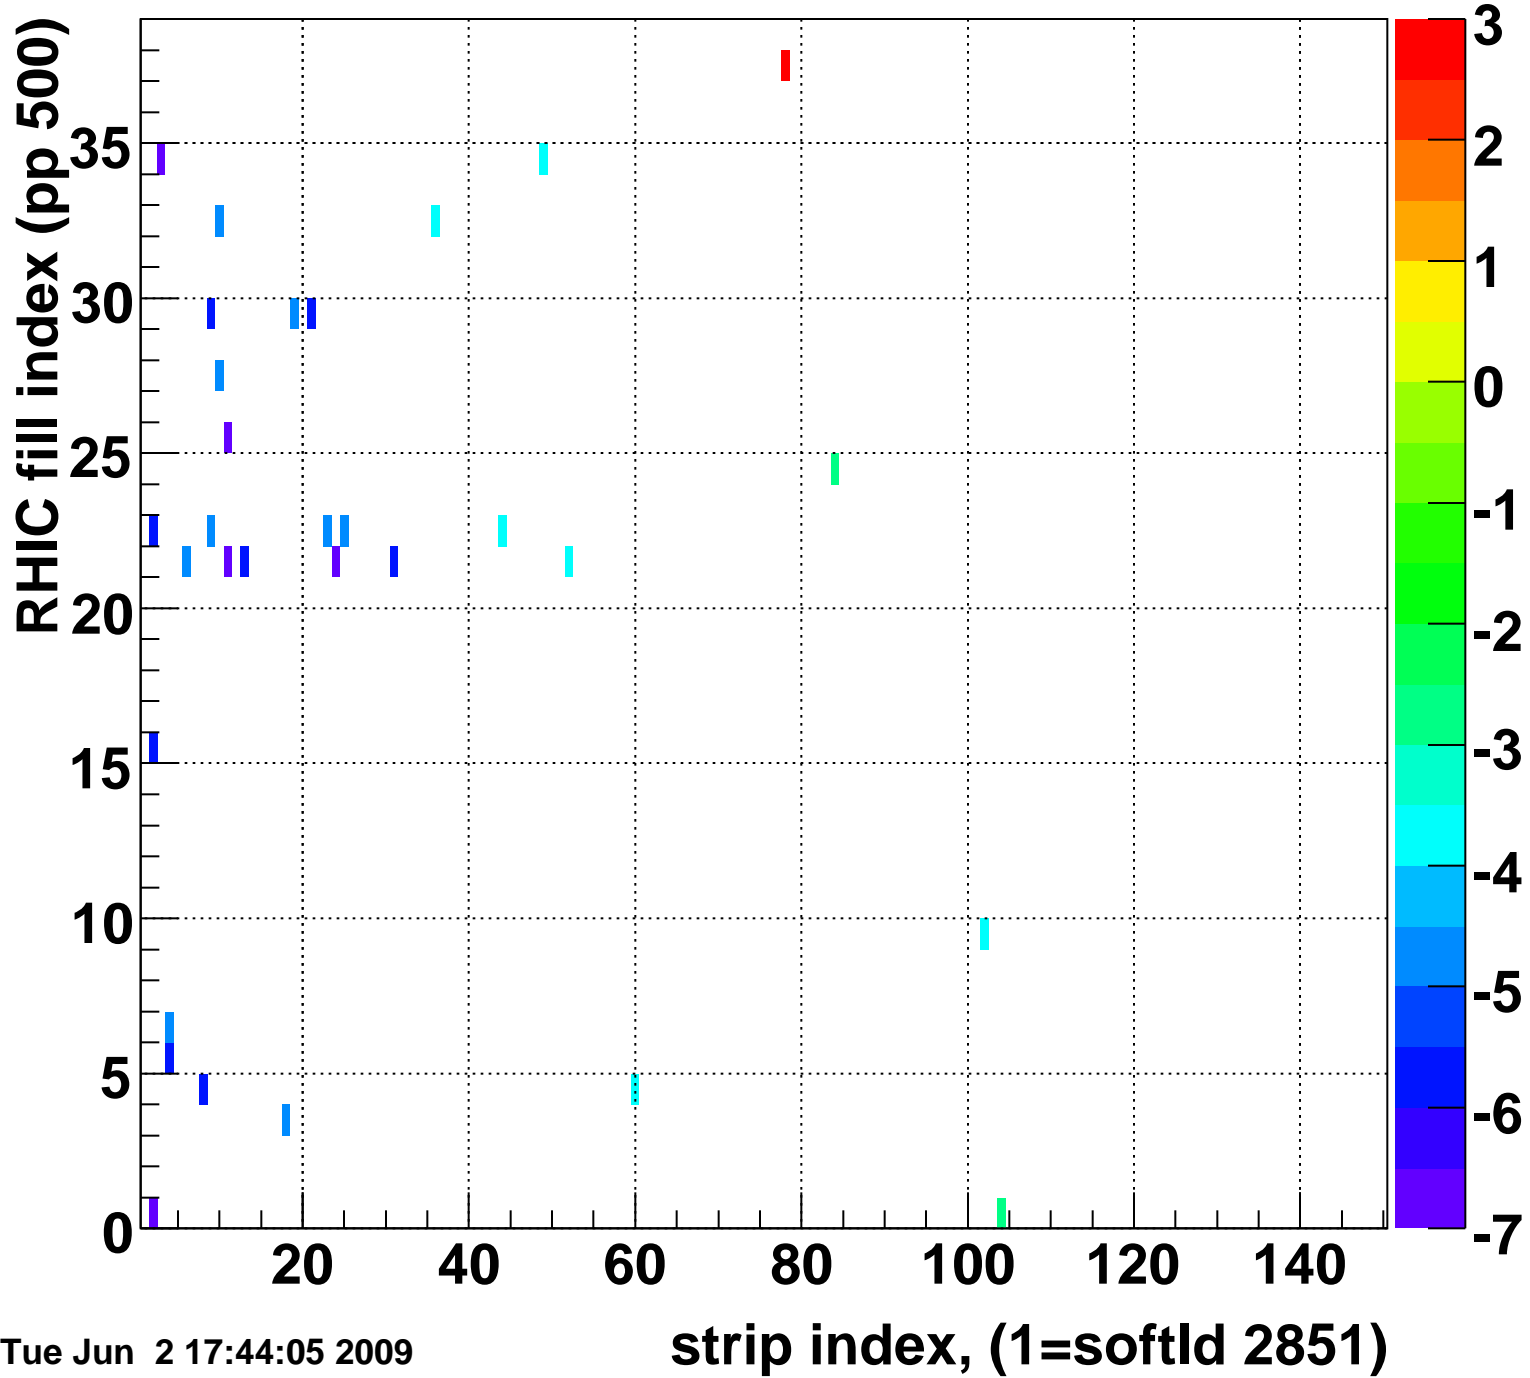

Rms of ped residuum (ADC), BSMDE mod=20, good strips

Entries 5552

Tue Jun 2 17:44:05 2009

Bad strips (color=error bits), BSMDE mod=20

Entries 298

Tue Jun 2 17:44:05 2009

Rms of ped residuum (ADC), BSMDP mod=20, good strips

Entries 5550

Tue Jun 2 17:44:05 2009

Bad strips (color=error bits), BSMDE mod=20

Entries 300

Tue Jun 2 17:44:05 2009