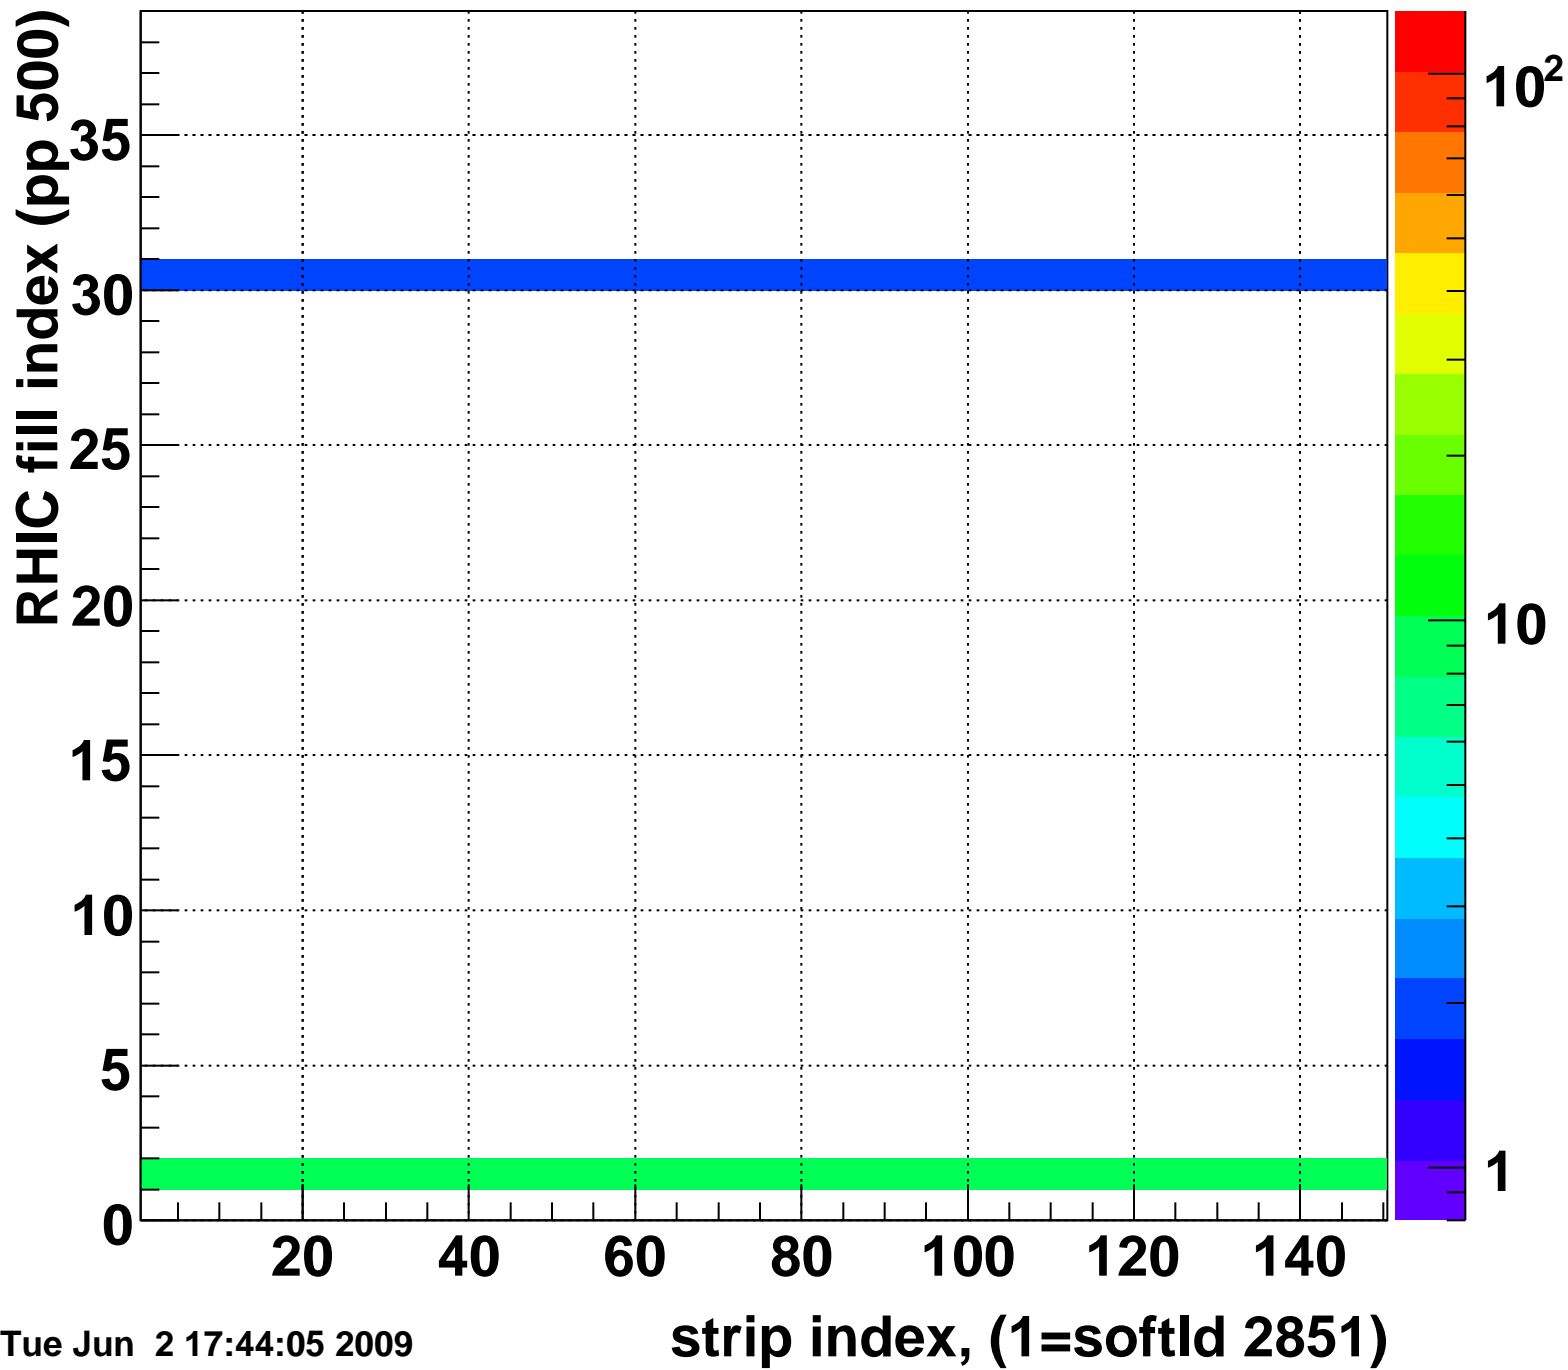

Rms of ped residuum (ADC), BSMDE mod=20, good strips

Entries 5552

Tue Jun 2 17:44:05 2009

Bad strips (color=error bits), BSMDE mod=20

Entries 298

Tue Jun 2 17:44:05 2009

Rms of ped residuum (ADC), BSMDP mod=20, good strips

Entries 5550

Tue Jun 2 17:44:05 2009

Bad strips (color=error bits), BSMDE mod=20

Entries 300

Tue Jun 2 17:44:05 2009