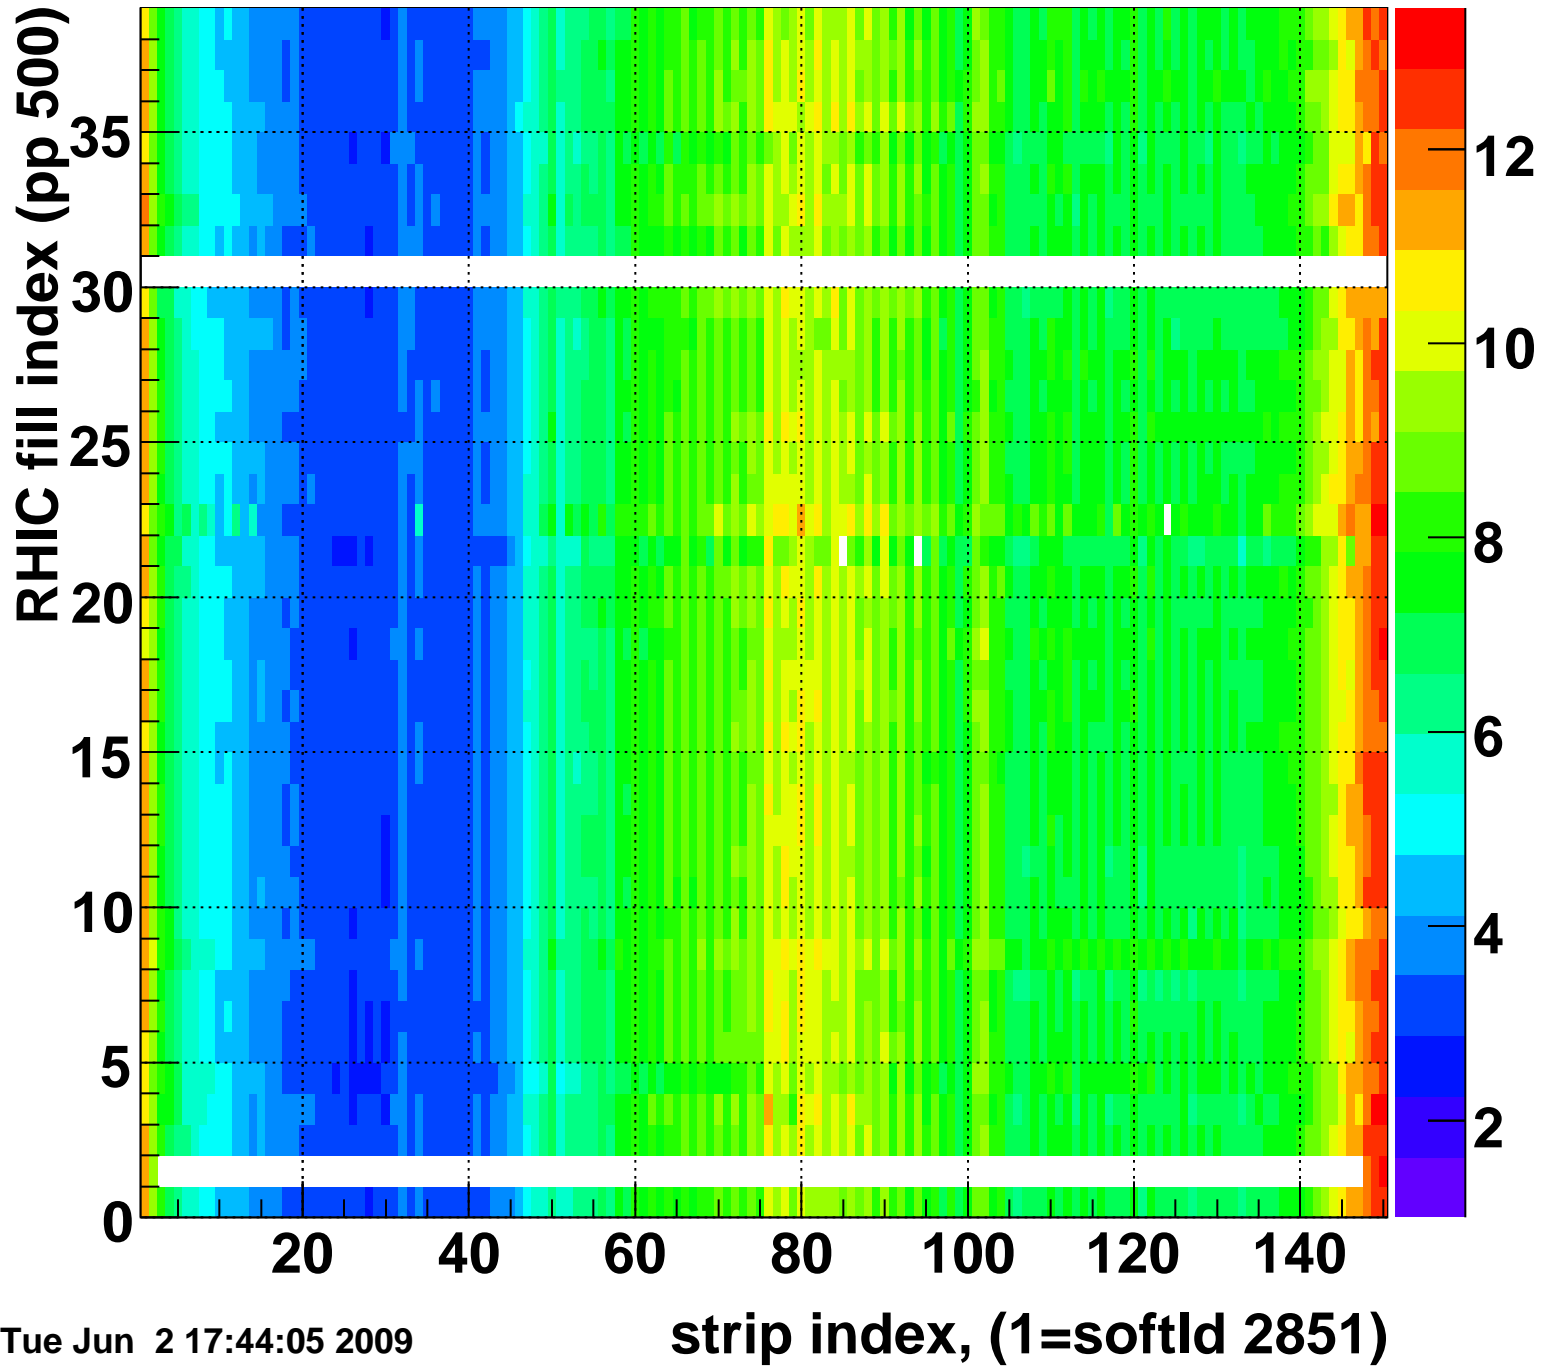

Rms of ped residuum (ADC), BSMDE mod=20, good strips

Entries 5552

Tue Jun 2 17:44:05 2009

Bad strips (color=error bits), BSMDE mod=20

Entries 298

Tue Jun 2 17:44:05 2009

Rms of ped residuum (ADC), BSMDP mod=20, good strips

Entries 5550

Tue Jun 2 17:44:05 2009

Bad strips (color=error bits), BSMDE mod=20

Entries 300

Tue Jun 2 17:44:05 2009