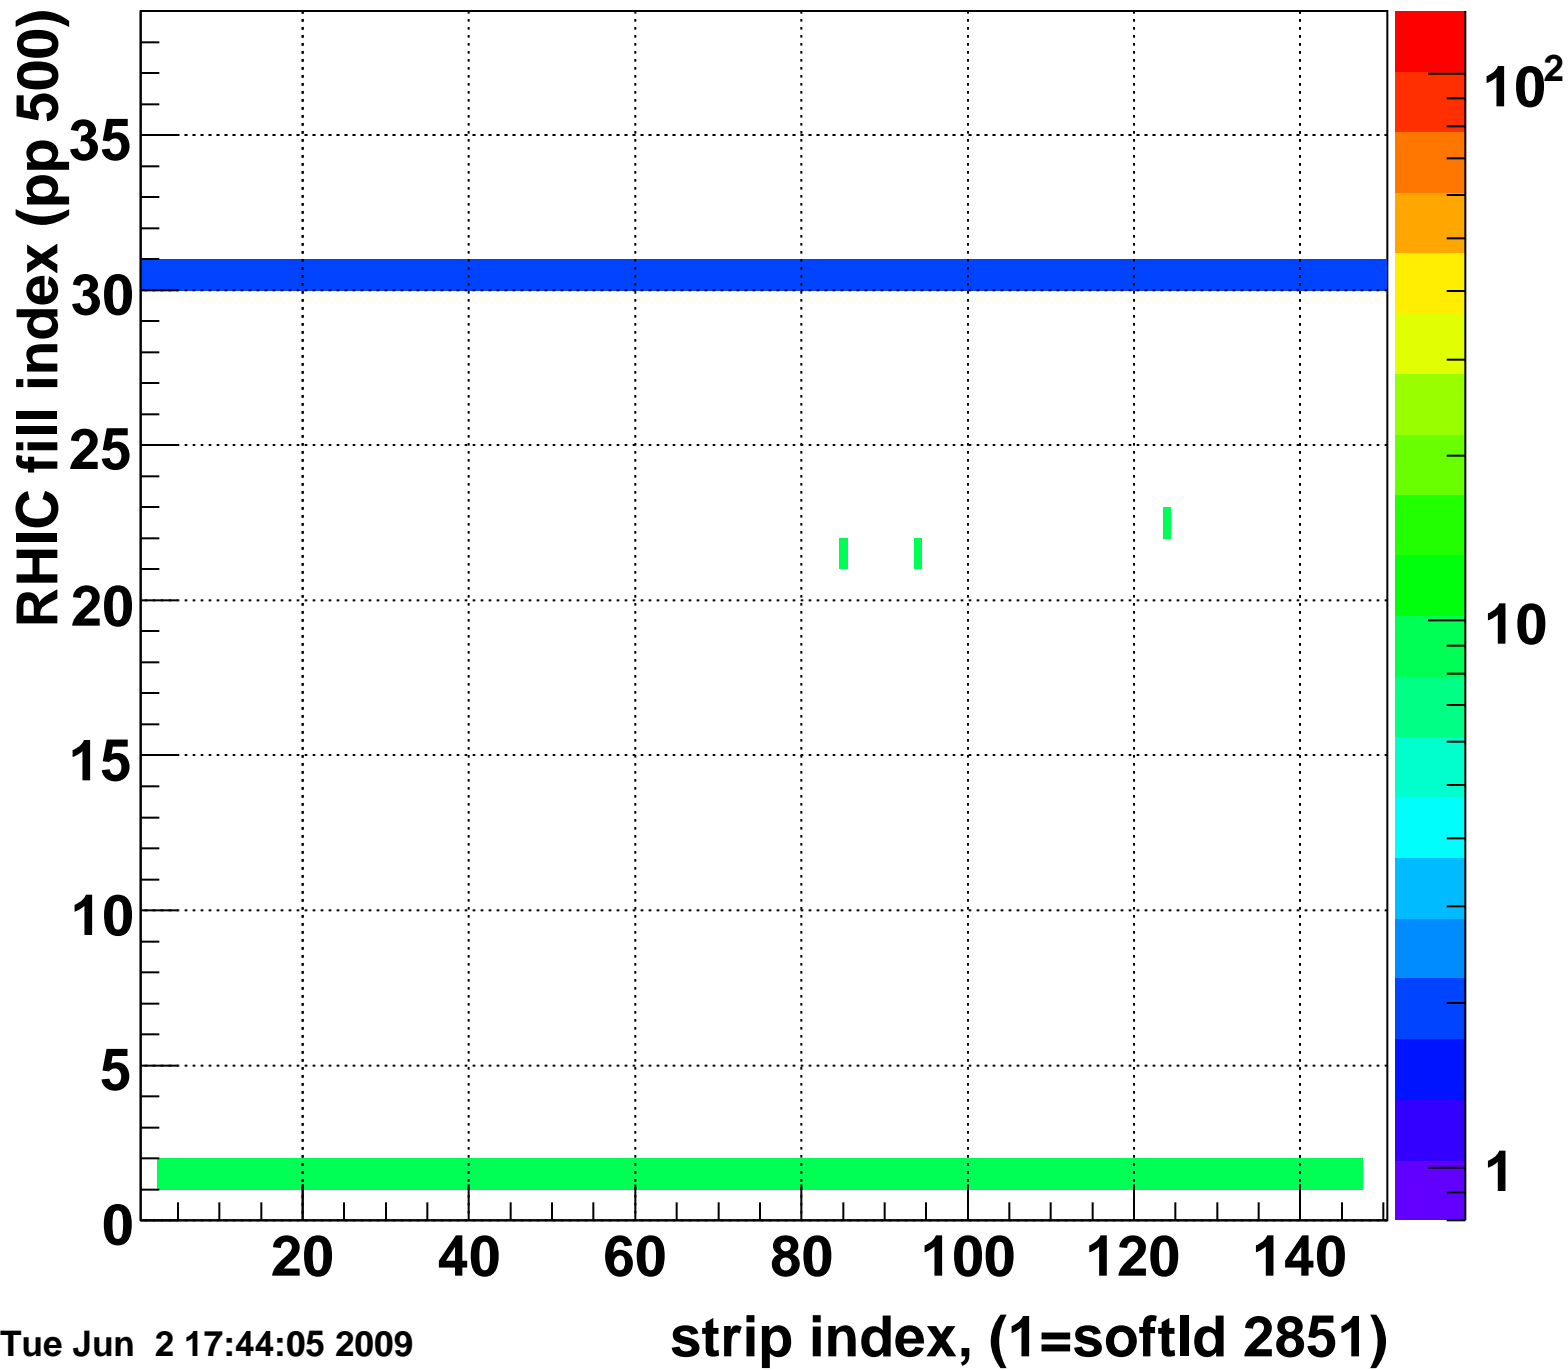

Rms of ped residuum (ADC), BSMDE mod=20, good strips

Entries 5552

Tue Jun 2 17:44:05 2009

Bad strips (color=error bits), BSMDE mod=20

Entries 298

Tue Jun 2 17:44:05 2009

Rms of ped residuum (ADC), BSMDP mod=20, good strips

Entries 5550

Tue Jun 2 17:44:05 2009

Bad strips (color=error bits), BSMDE mod=20

Entries 300

Tue Jun 2 17:44:05 2009