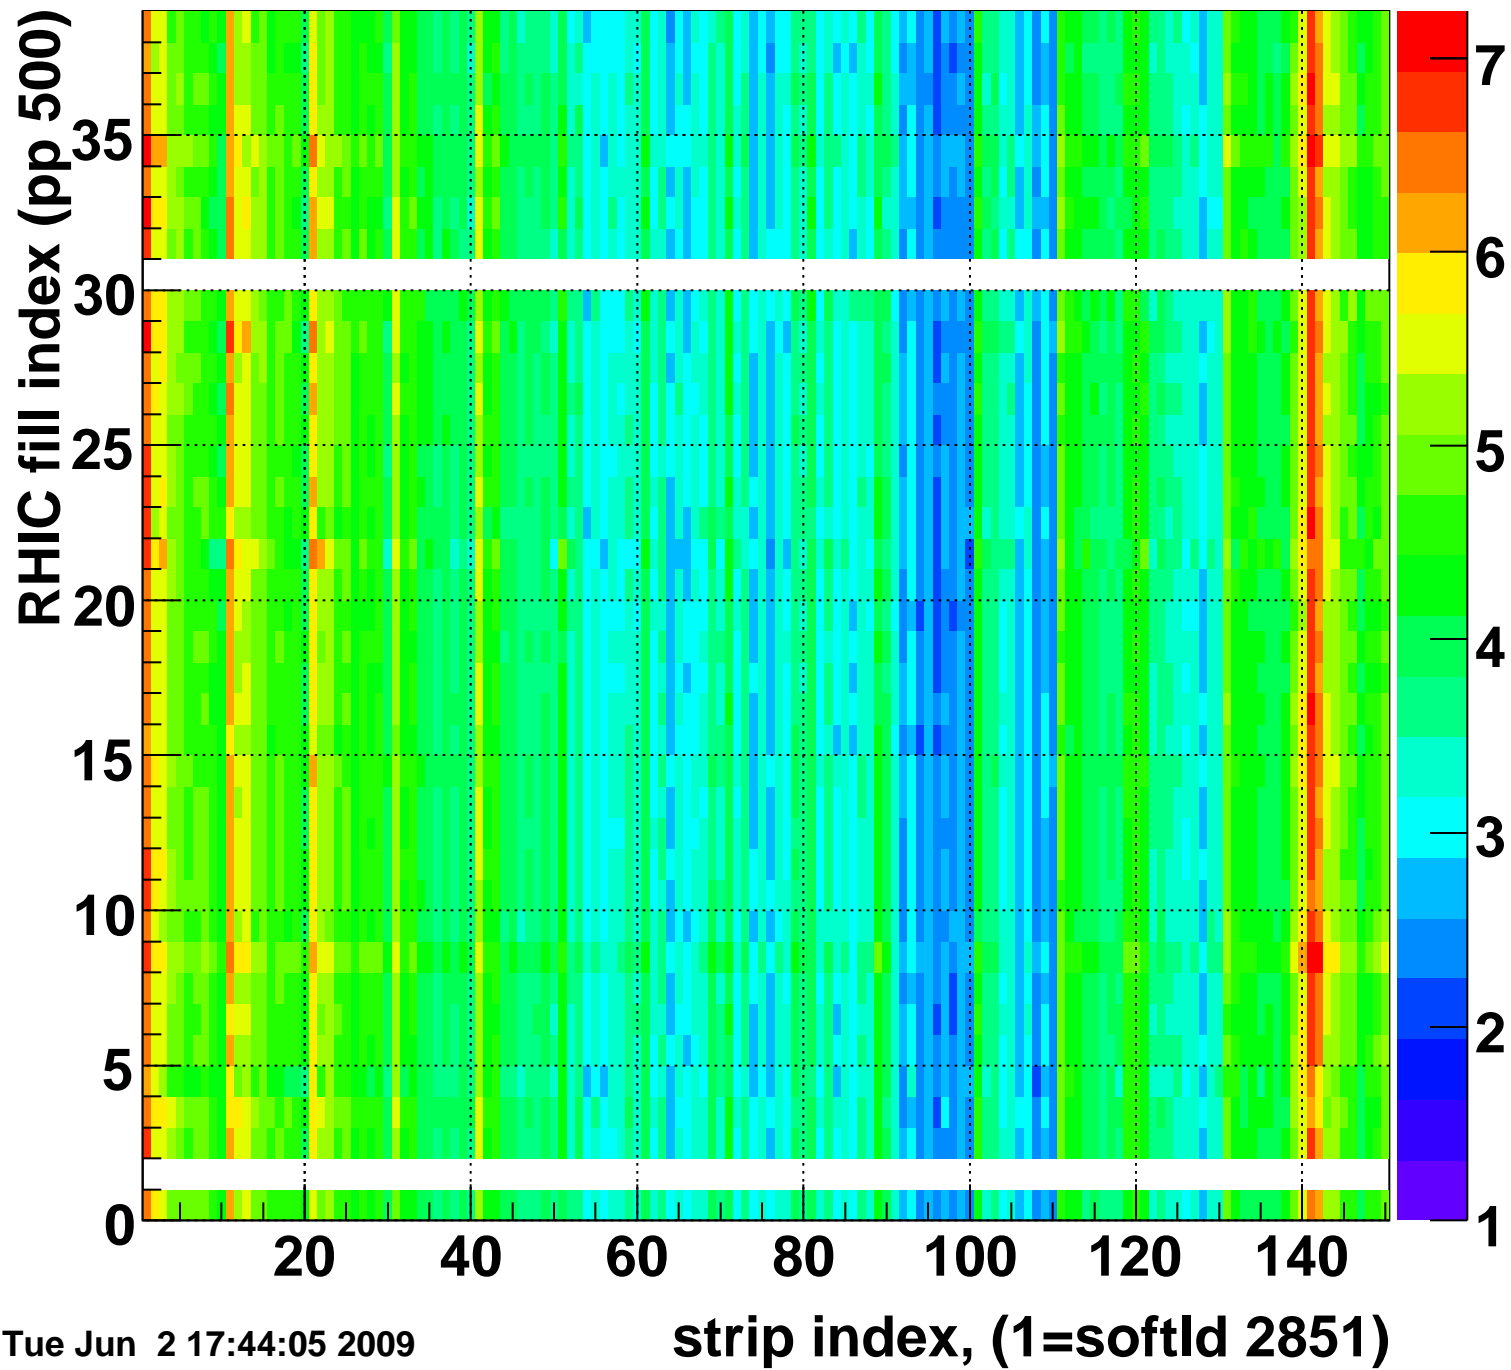

Rms of ped residuum (ADC), BSMDE mod=20, good strips

Entries 5552

Tue Jun 2 17:44:05 2009

Bad strips (color=error bits), BSMDE mod=20

Entries 298

Tue Jun 2 17:44:05 2009

Rms of ped residuum (ADC), BSMDP mod=20, good strips

Entries 5550

Tue Jun 2 17:44:05 2009

Bad strips (color=error bits), BSMDE mod=20

Entries 300

Tue Jun 2 17:44:05 2009