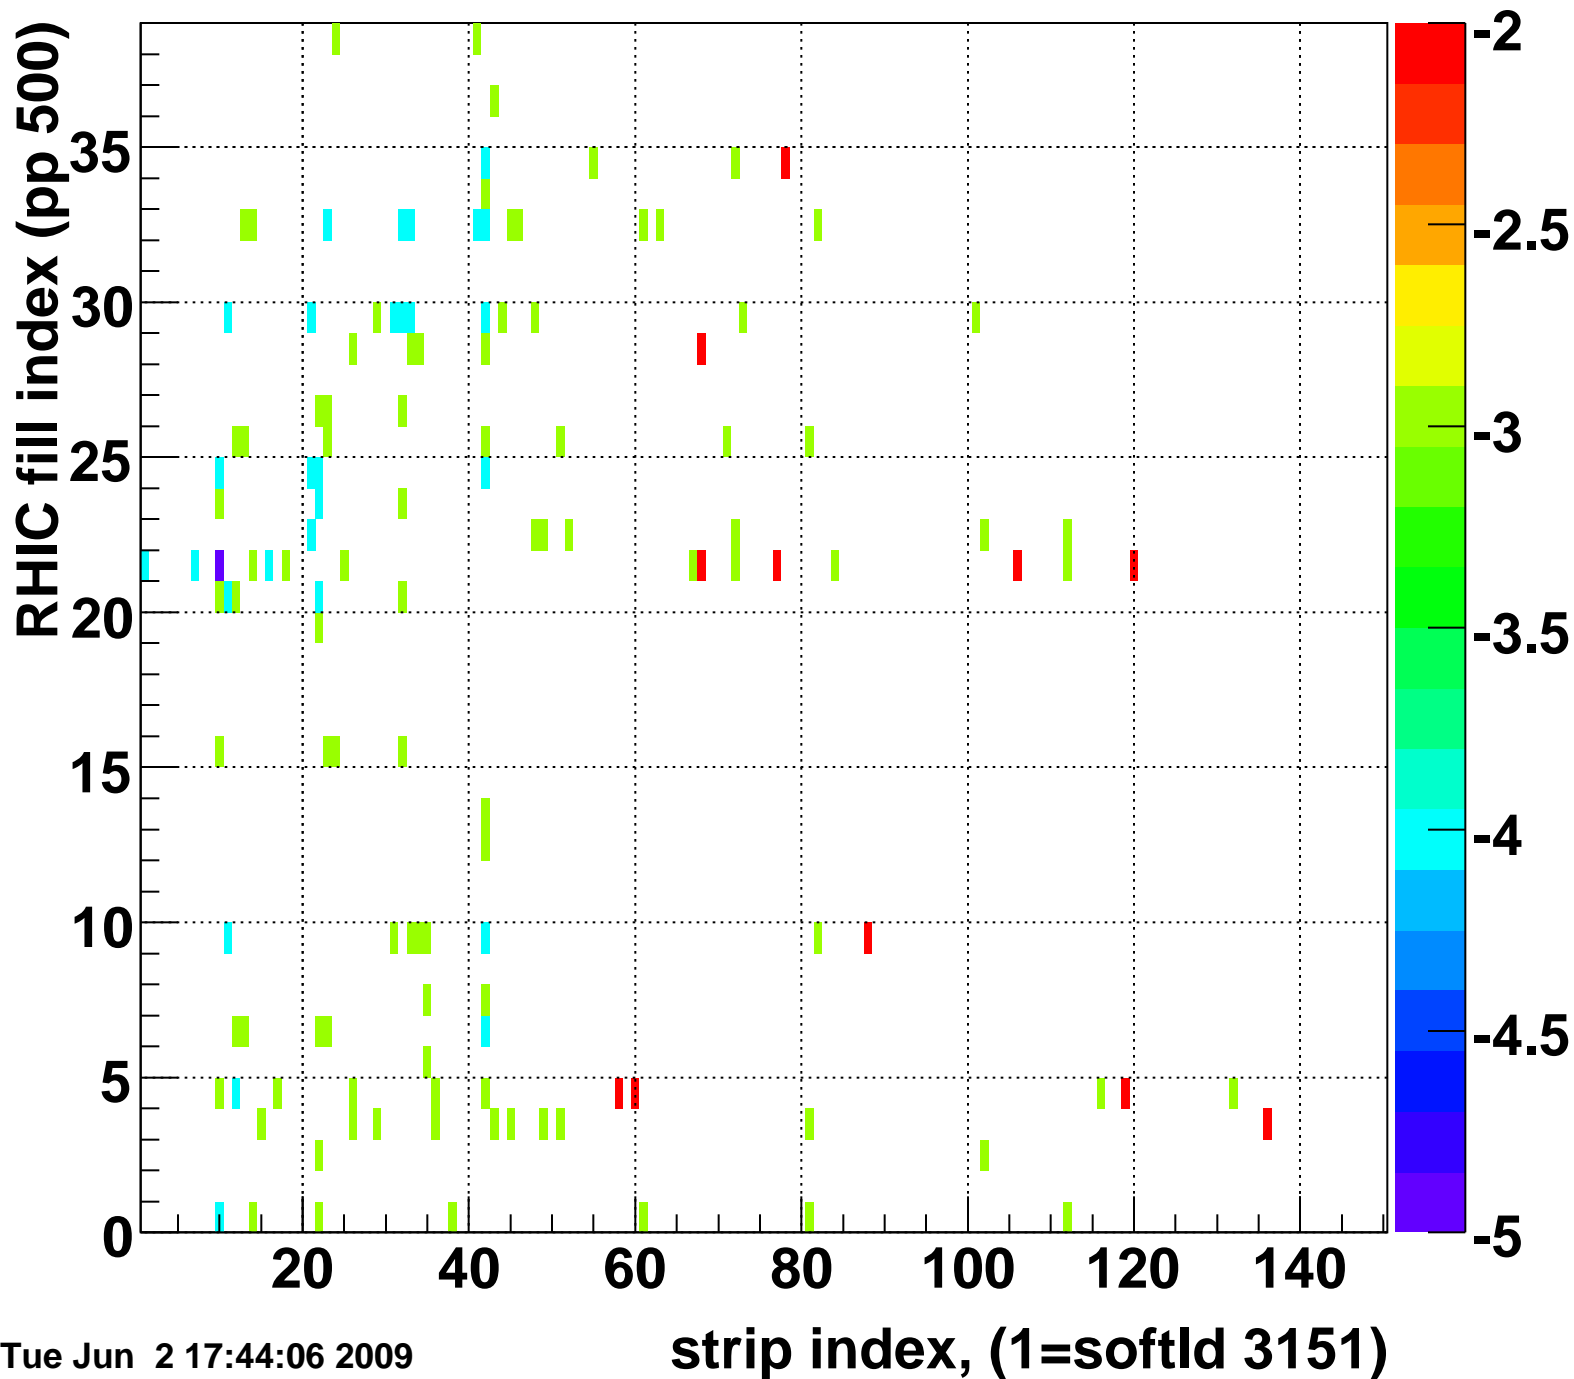

Mpv of ped residuum (ADC), BSMDE mod=22, good strips

Entries 0

Tue Jun 2 17:44:06 2009

Rms of ped residuum (ADC), BSMDE mod=22, good strips

Entries 0

Tue Jun 2 17:44:06 2009

Bad strips (color=error bits), BSMDE mod=22

Entries 5850

Tue Jun 2 17:44:06 2009

Rms of ped residuum (ADC), BSMDP mod=22, good strips

Entries 5550

Tue Jun 2 17:44:06 2009

Bad strips (color=error bits), BSMDE mod=22

Entries 300

Tue Jun 2 17:44:06 2009