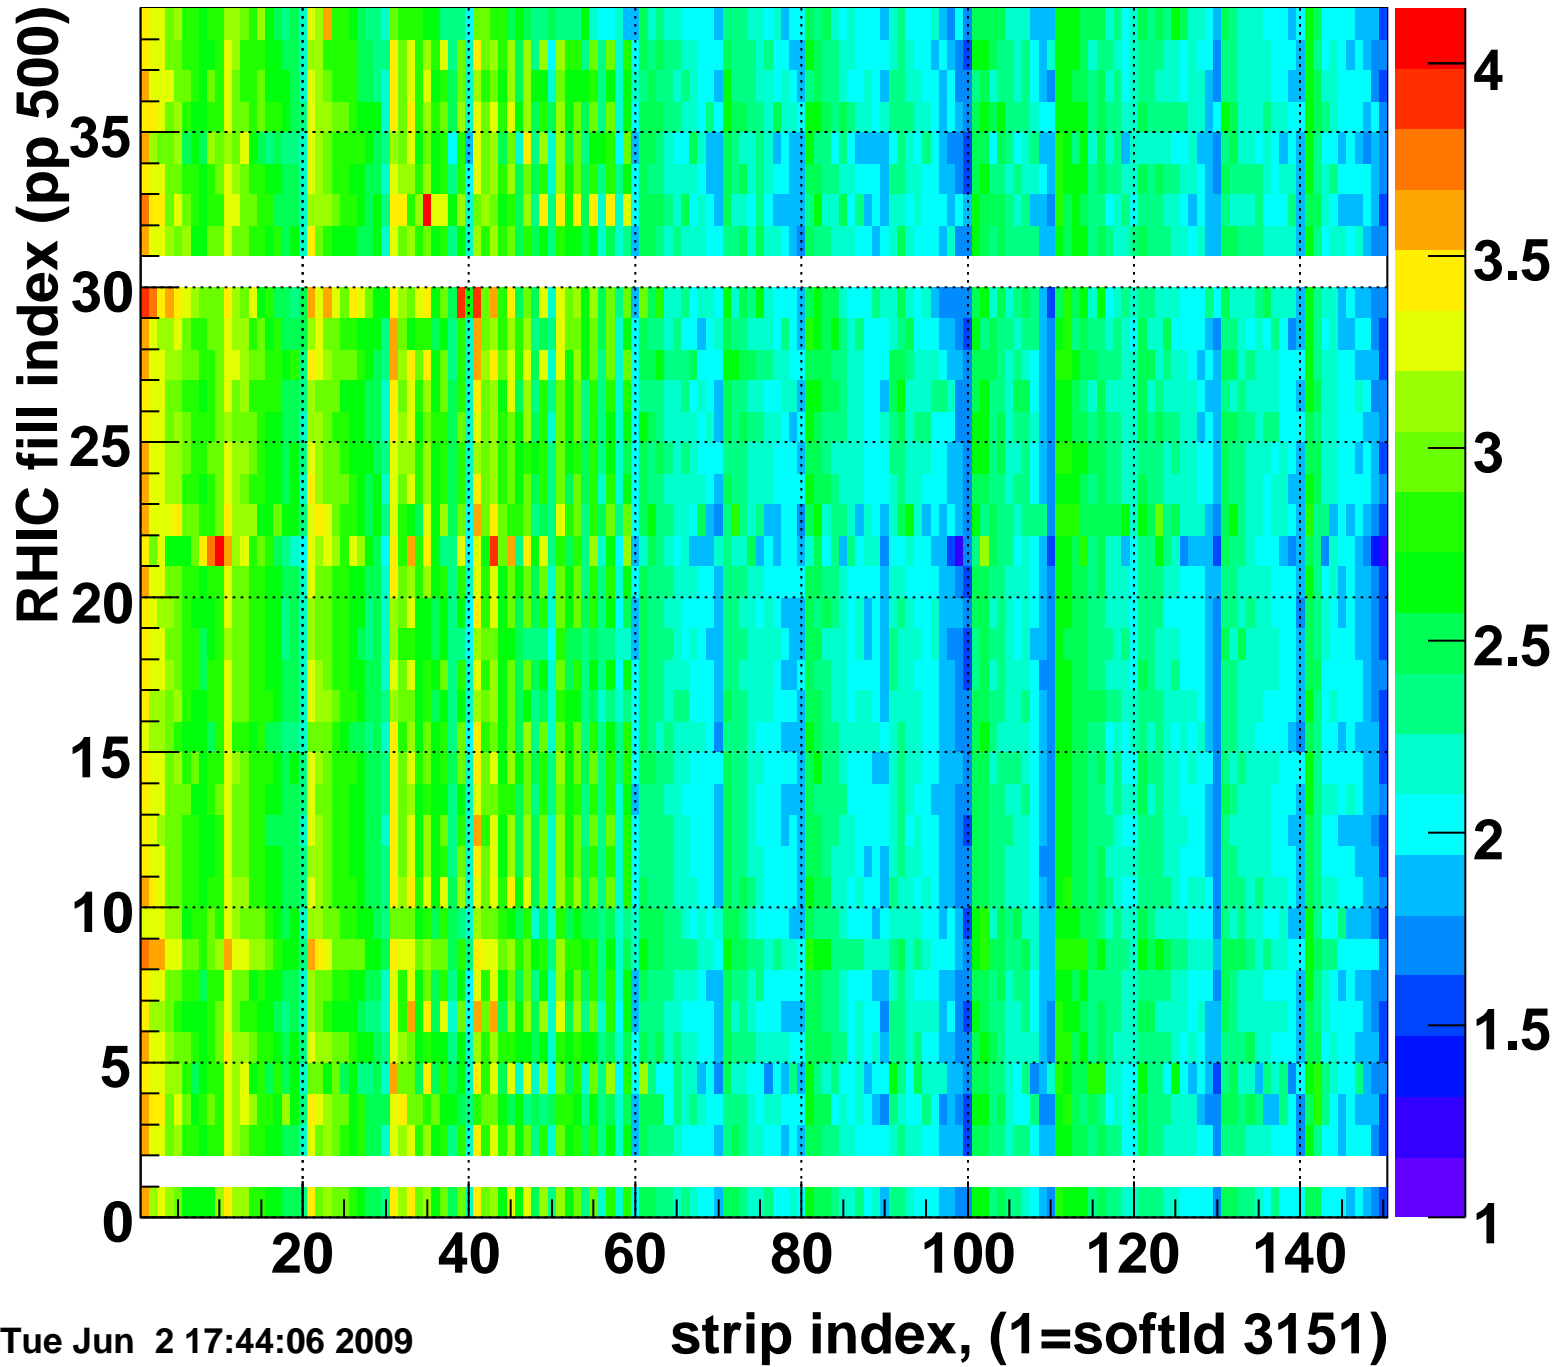

Mpv of ped residuum (ADC), BSMDE mod=22, good strips

Entries 0

Tue Jun 2 17:44:06 2009

Rms of ped residuum (ADC), BSMDE mod=22, good strips

Entries 0

Tue Jun 2 17:44:06 2009

Bad strips (color=error bits), BSMDE mod=22

Entries 5850

Tue Jun 2 17:44:06 2009

Rms of ped residuum (ADC), BSMDP mod=22, good strips

Entries 5550

Tue Jun 2 17:44:06 2009

Bad strips (color=error bits), BSMDE mod=22

Entries 300

Tue Jun 2 17:44:06 2009