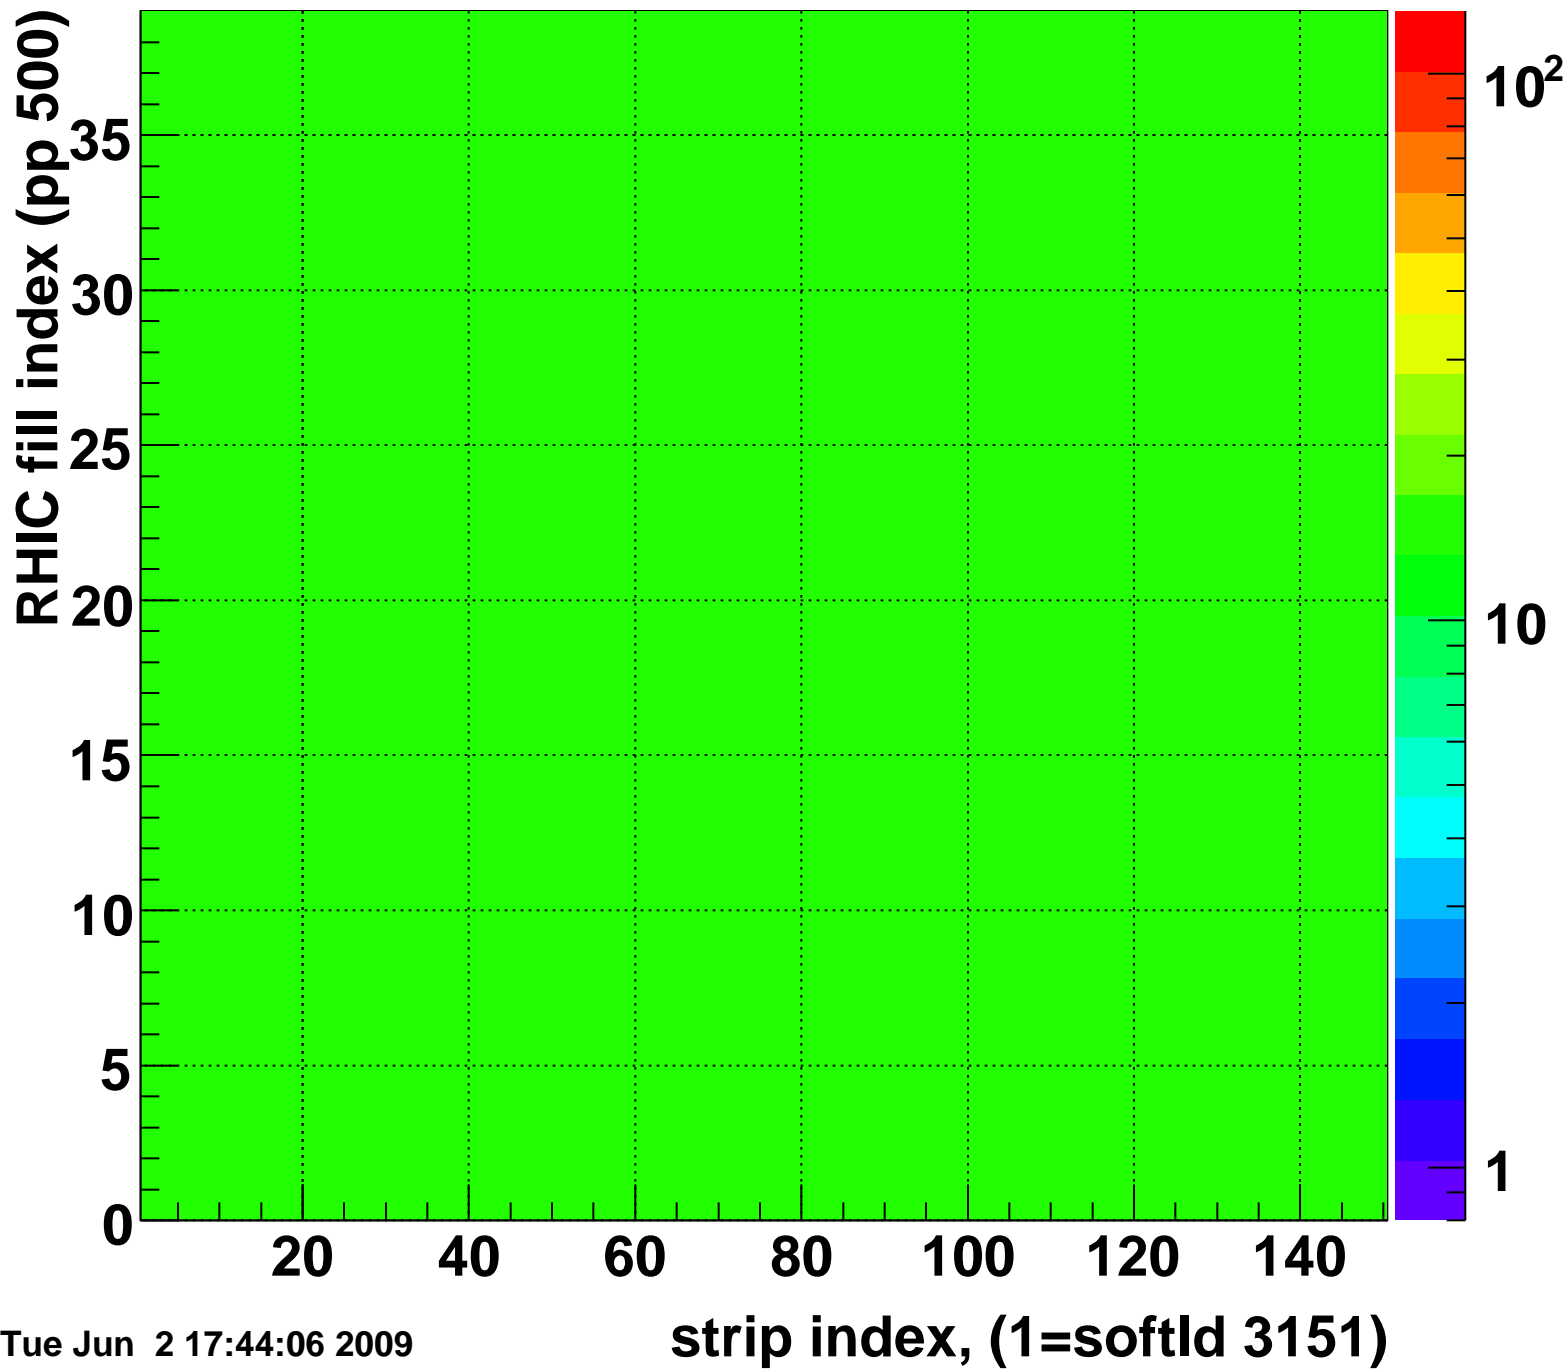

Mpv of ped residuum (ADC), BSMDE mod=22, good strips

Entries 0

Tue Jun 2 17:44:06 2009

Rms of ped residuum (ADC), BSMDE mod=22, good strips

Entries 0

Tue Jun 2 17:44:06 2009

Bad strips (color=error bits), BSMDE mod=22

Entries 5850

Tue Jun 2 17:44:06 2009

Rms of ped residuum (ADC), BSMDP mod=22, good strips

Entries 5550

Tue Jun 2 17:44:06 2009

Bad strips (color=error bits), BSMDE mod=22

Entries 300

Tue Jun 2 17:44:06 2009