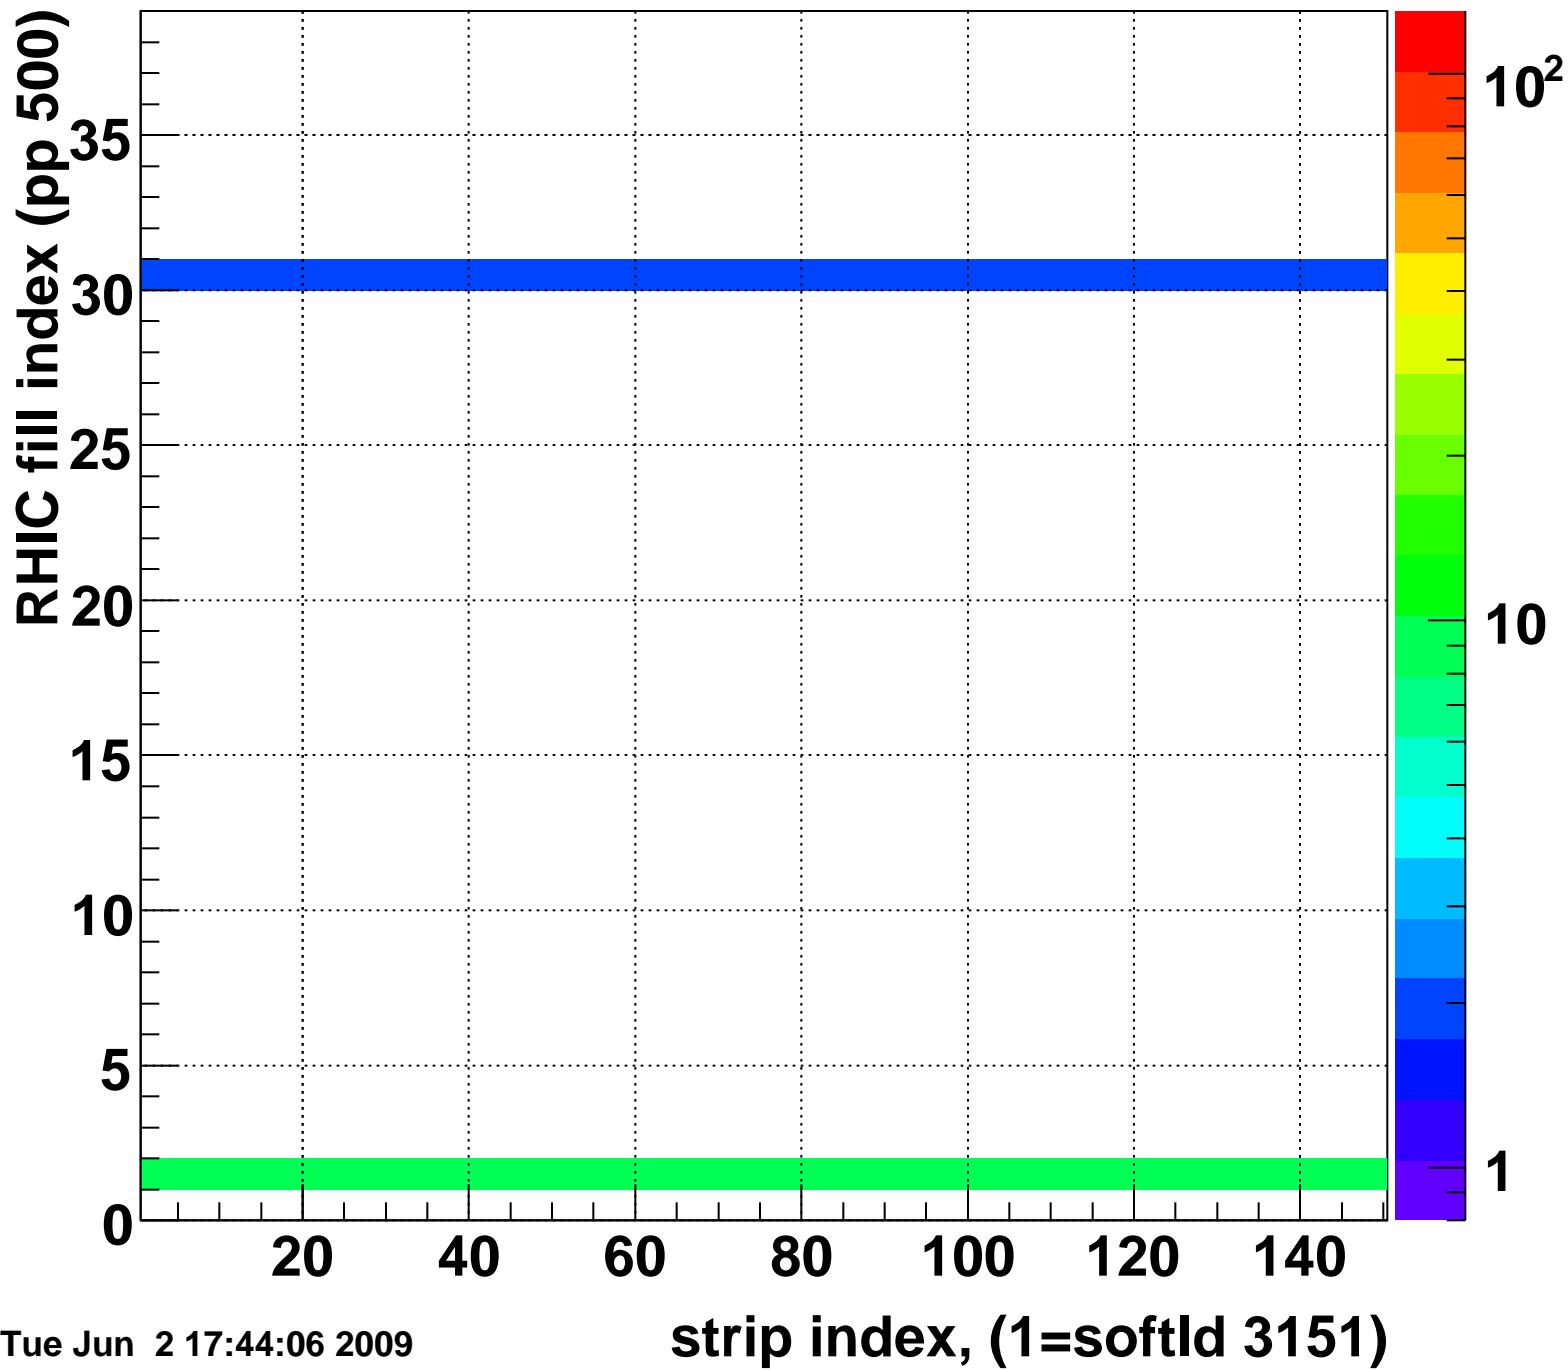

Mpv of ped residuum (ADC), BSMDE mod=22, good strips

Entries 0

Tue Jun 2 17:44:06 2009

Rms of ped residuum (ADC), BSMDE mod=22, good strips

Entries 0

Tue Jun 2 17:44:06 2009

Bad strips (color=error bits), BSMDE mod=22

Entries 5850

Tue Jun 2 17:44:06 2009

Rms of ped residuum (ADC), BSMDP mod=22, good strips

Entries 5550

Tue Jun 2 17:44:06 2009

Bad strips (color=error bits), BSMDE mod=22

Entries 300

Tue Jun 2 17:44:06 2009