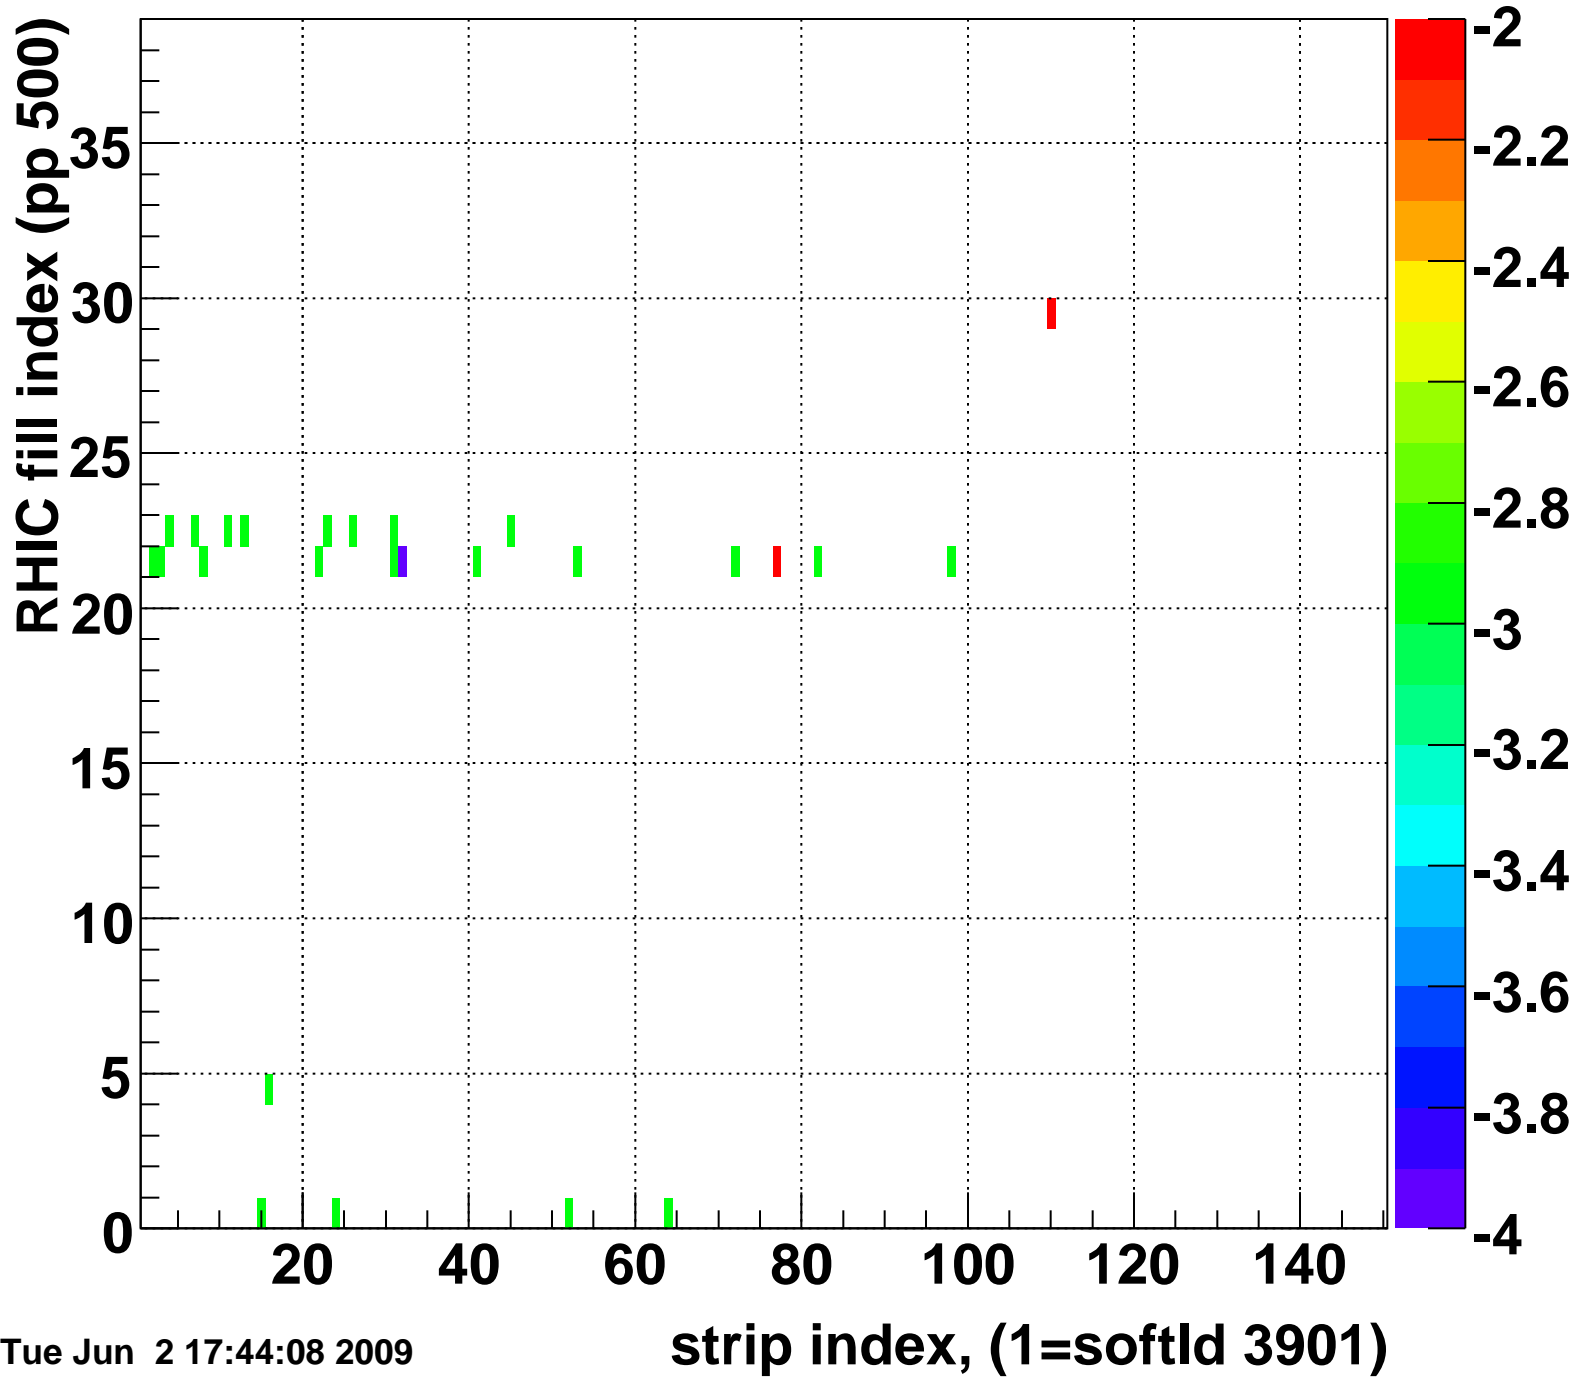

Mpv of ped residuum (ADC), BSMDE mod=27, good strips

Entries 17

Tue Jun 2 17:44:08 2009

Rms of ped residuum (ADC), BSMDE mod=27, good strips

Entries 5550

Tue Jun 2 17:44:08 2009

Bad strips (color=error bits), BSMDE mod=27

Entries 300

Tue Jun 2 17:44:08 2009

Rms of ped residuum (ADC), BSMDP mod=27, good strips

Entries 5476

Tue Jun 2 17:44:08 2009

Bad strips (color=error bits), BSMDE mod=27

Entries 374

Tue Jun 2 17:44:08 2009