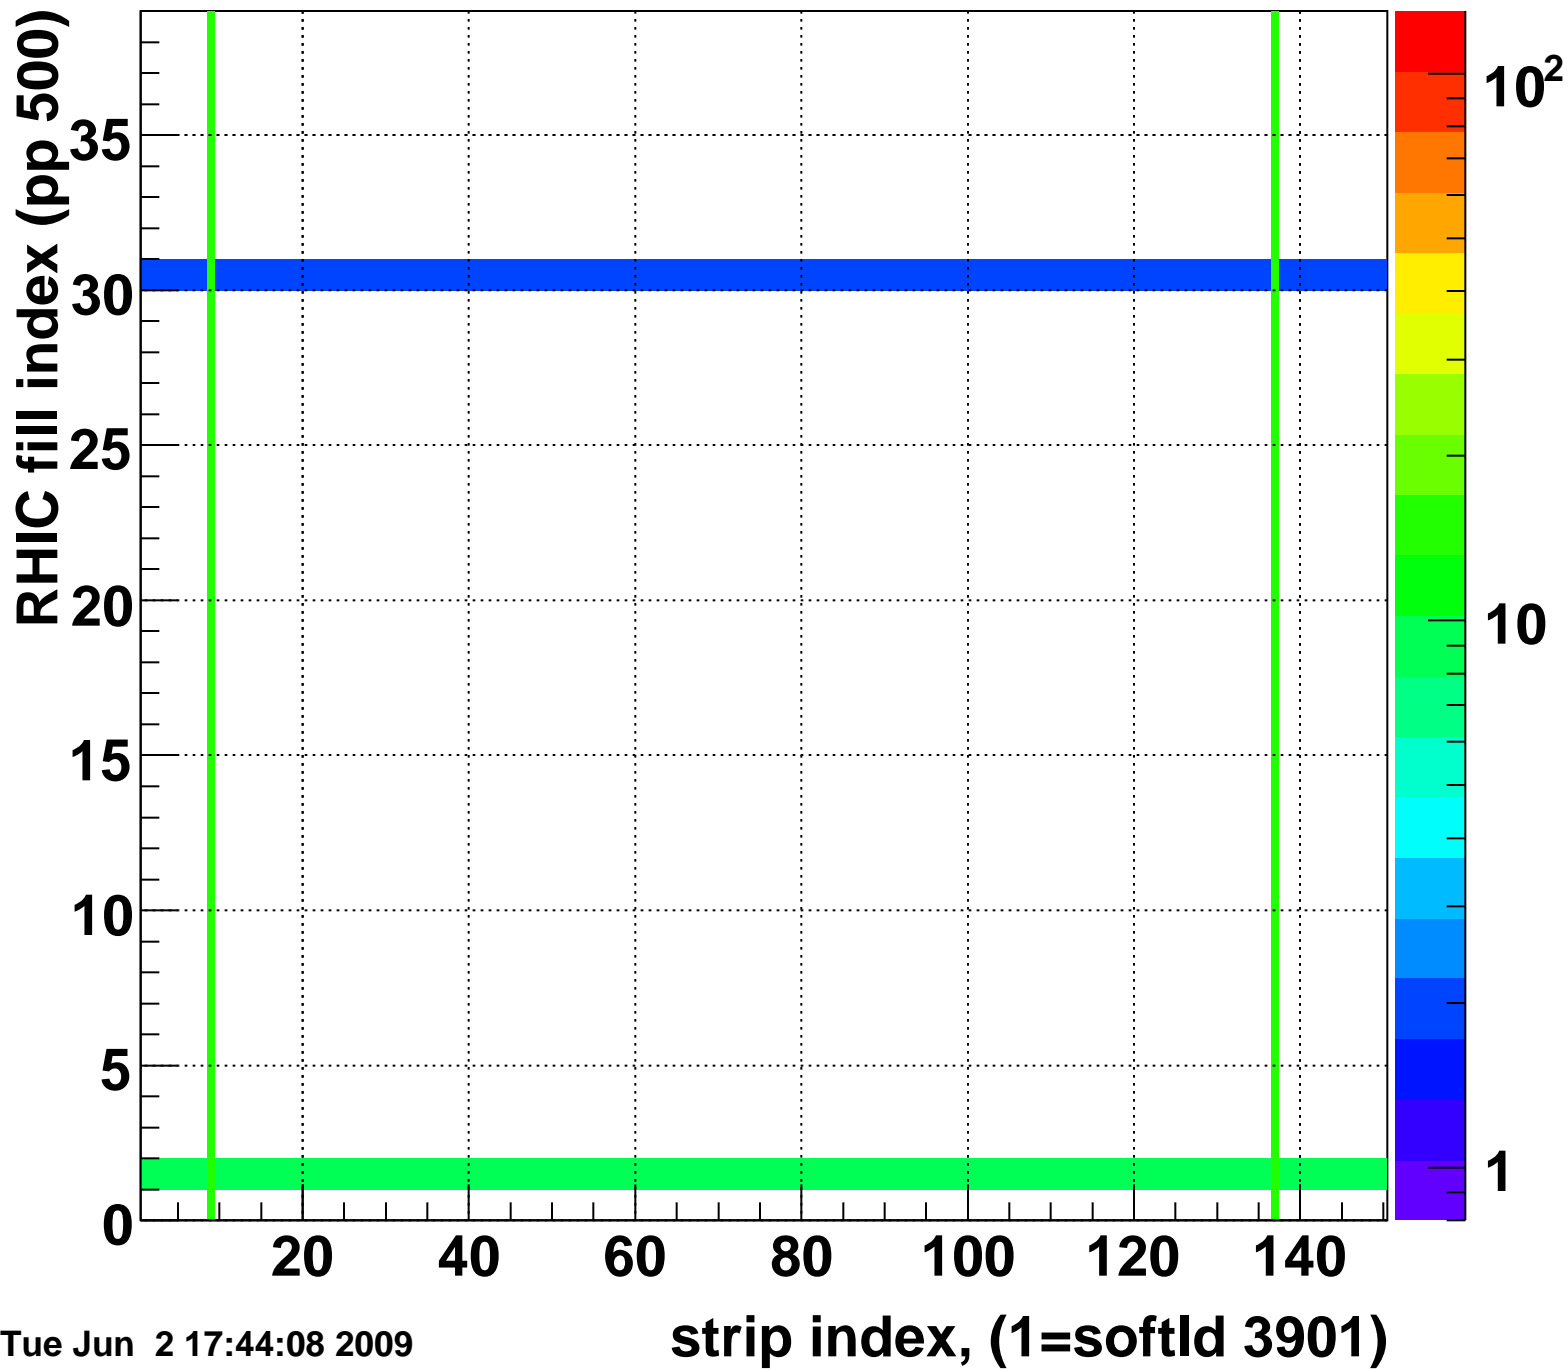

Mpv of ped residuum (ADC), BSMDE mod=27, good strips

Entries 17

Tue Jun 2 17:44:08 2009

Rms of ped residuum (ADC), BSMDE mod=27, good strips

Entries 5550

Tue Jun 2 17:44:08 2009

Bad strips (color=error bits), BSMDE mod=27

Entries 300

Tue Jun 2 17:44:08 2009

Rms of ped residuum (ADC), BSMDP mod=27, good strips

Entries 5476

Tue Jun 2 17:44:08 2009

Bad strips (color=error bits), BSMDE mod=27

Entries 374

Tue Jun 2 17:44:08 2009