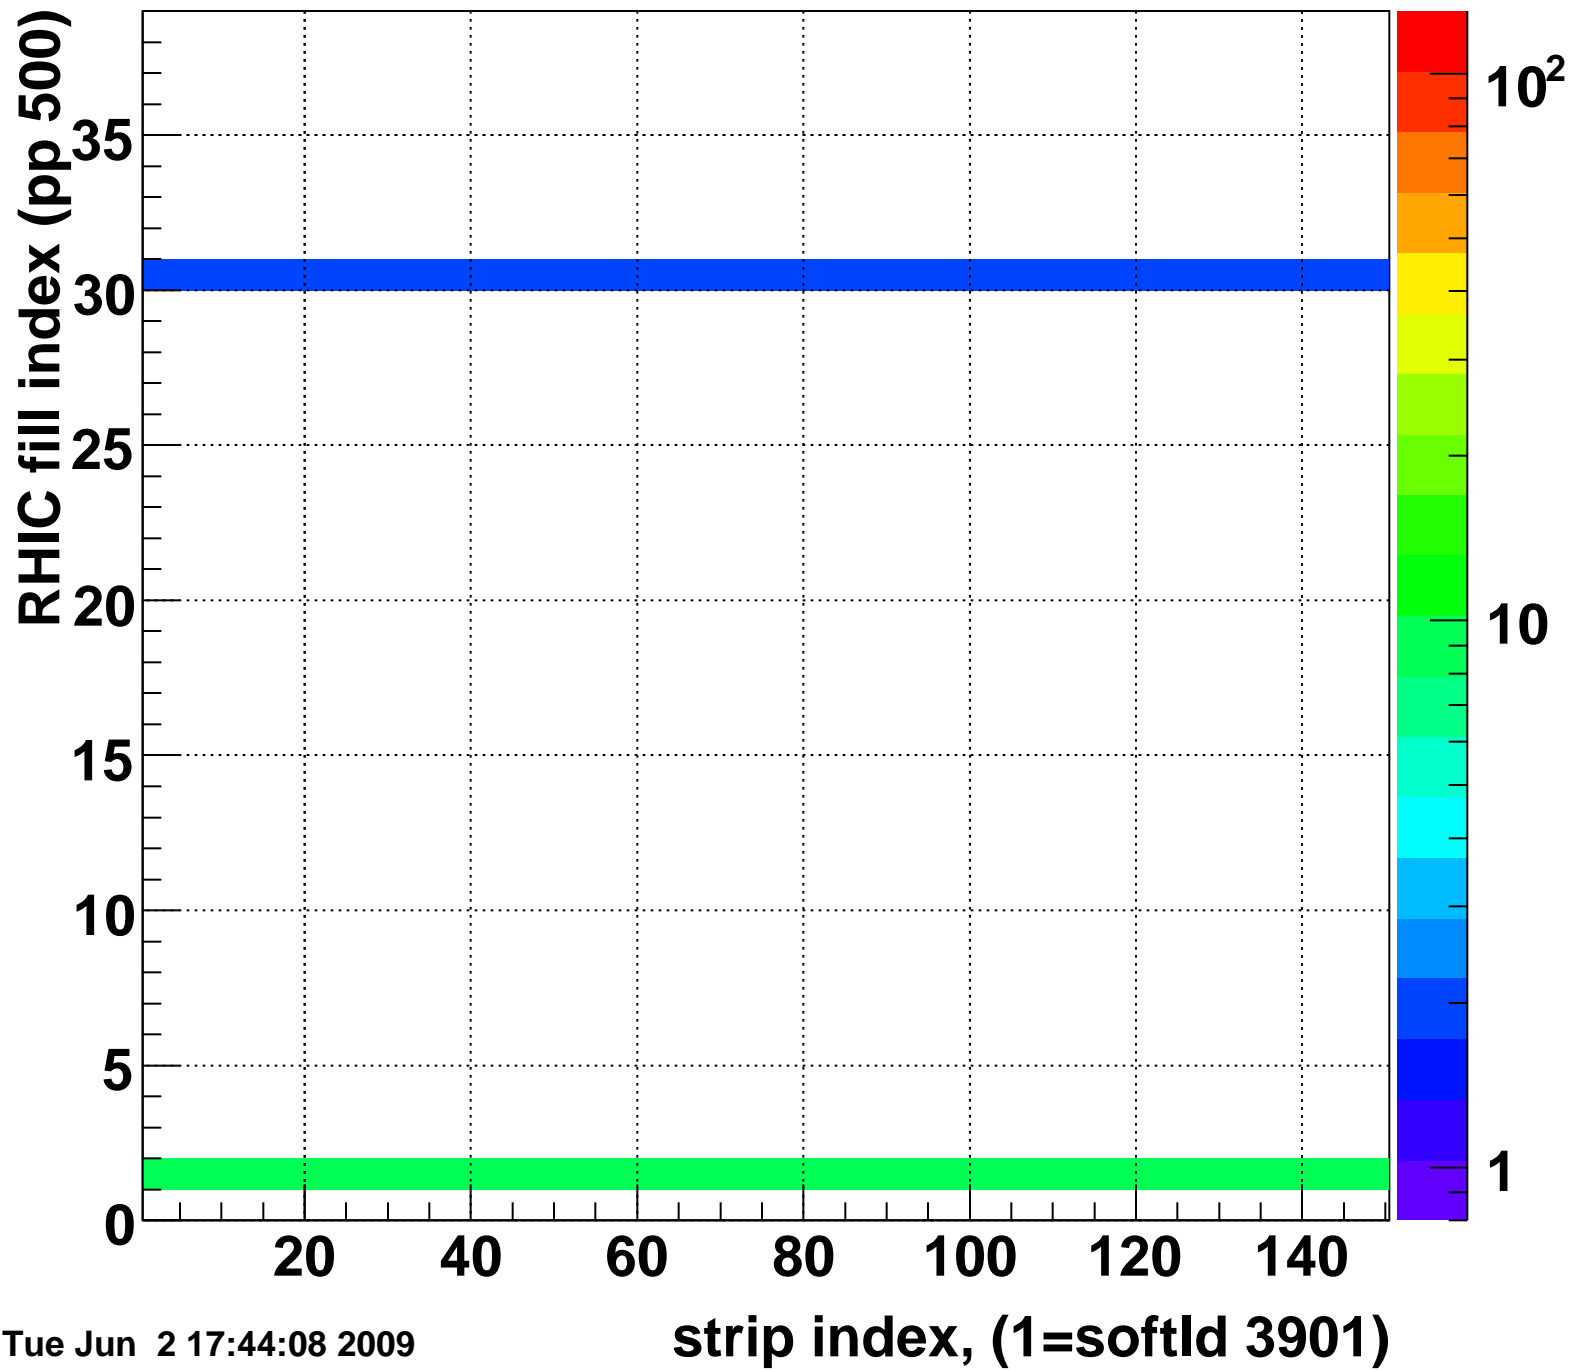

Mpv of ped residuum (ADC), BSMDE mod=27, good strips

Entries 17

Tue Jun 2 17:44:08 2009

Rms of ped residuum (ADC), BSMDE mod=27, good strips

Entries 5550

Tue Jun 2 17:44:08 2009

Bad strips (color=error bits), BSMDE mod=27

Entries 300

Tue Jun 2 17:44:08 2009

Rms of ped residuum (ADC), BSMDP mod=27, good strips

Entries 5476

Tue Jun 2 17:44:08 2009

Bad strips (color=error bits), BSMDE mod=27

Entries 374

Tue Jun 2 17:44:08 2009