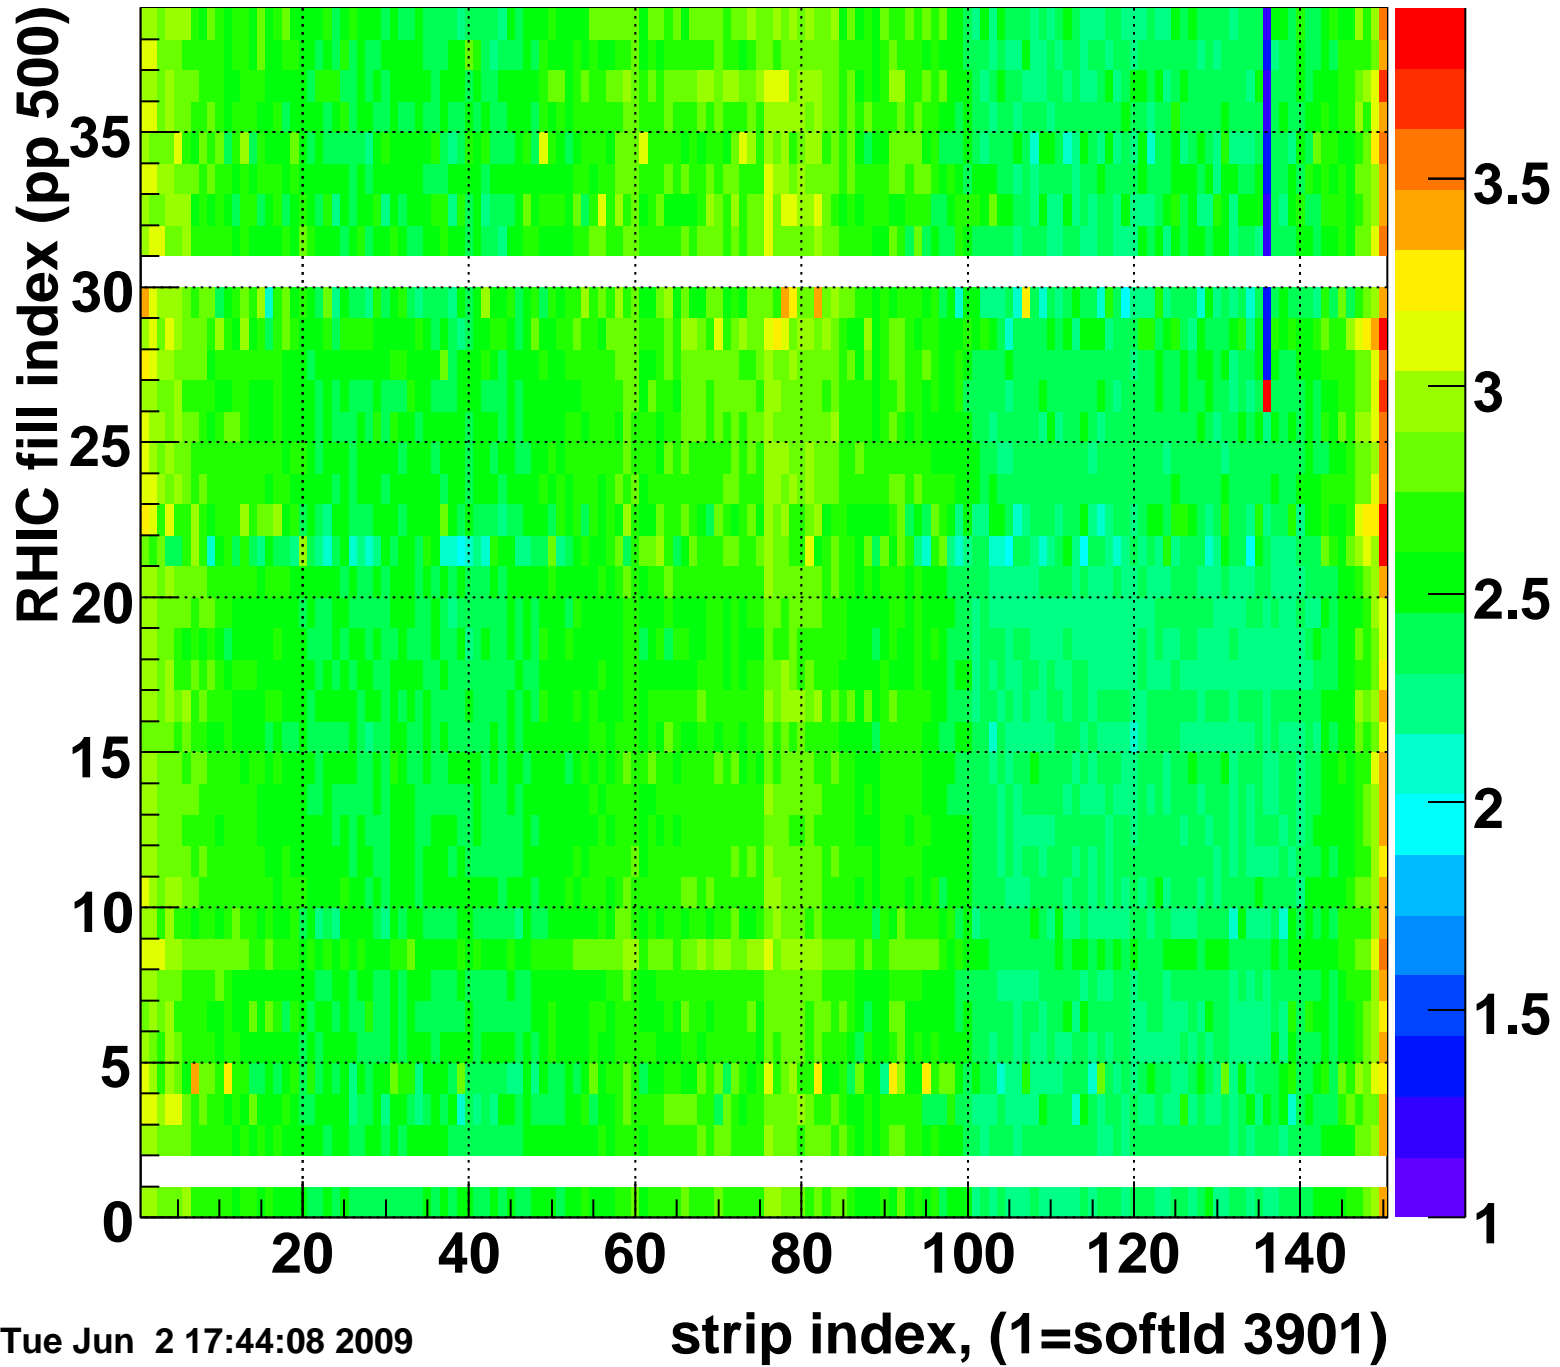

Mpv of ped residuum (ADC), BSMDE mod=27, good strips

Entries 17

Tue Jun 2 17:44:08 2009

Rms of ped residuum (ADC), BSMDE mod=27, good strips

Entries 5550

Tue Jun 2 17:44:08 2009

Bad strips (color=error bits), BSMDE mod=27

Entries 300

Tue Jun 2 17:44:08 2009

Rms of ped residuum (ADC), BSMDP mod=27, good strips

Entries 5476

Tue Jun 2 17:44:08 2009

Bad strips (color=error bits), BSMDE mod=27

Entries 374

Tue Jun 2 17:44:08 2009