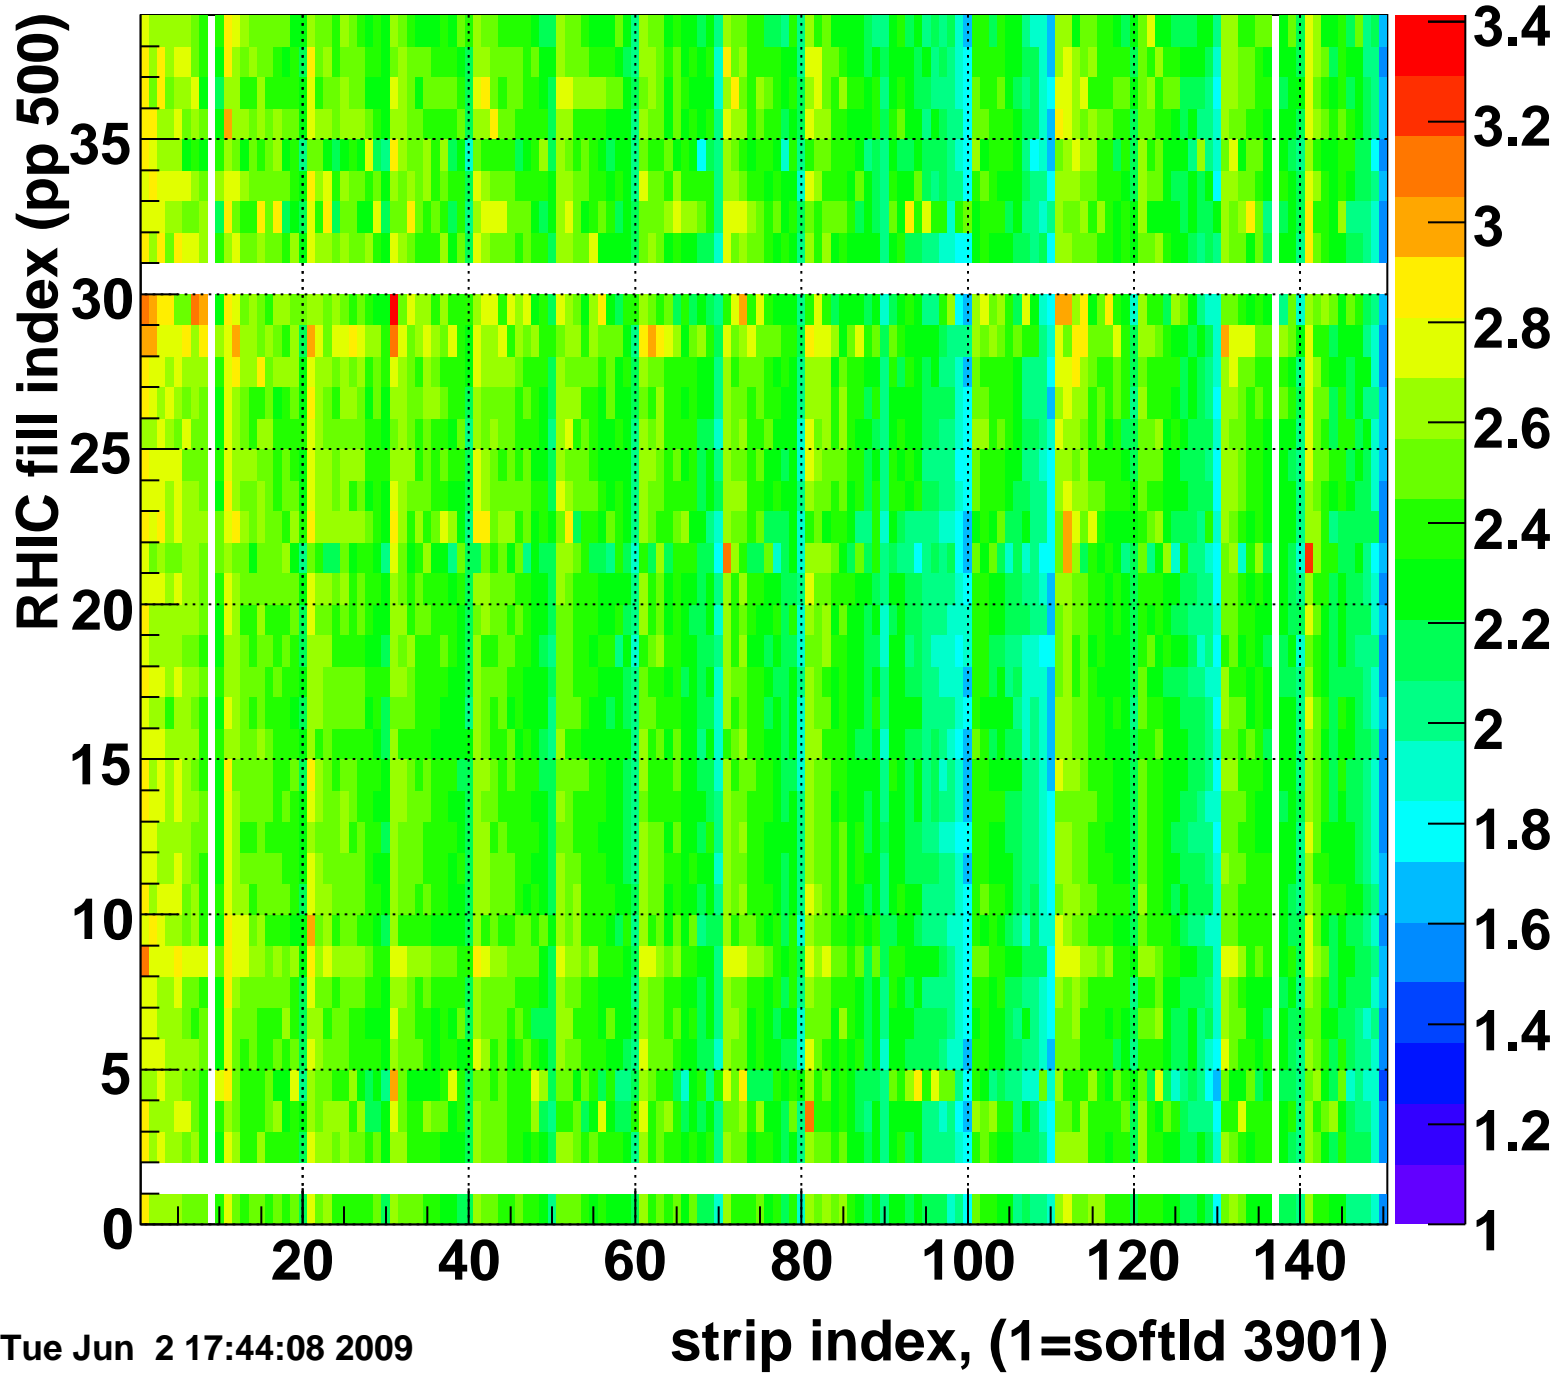

Mpv of ped residuum (ADC), BSMDE mod=27, good strips

Entries 17

Tue Jun 2 17:44:08 2009

Rms of ped residuum (ADC), BSMDE mod=27, good strips

Entries 5550

Tue Jun 2 17:44:08 2009

Bad strips (color=error bits), BSMDE mod=27

Entries 300

Tue Jun 2 17:44:08 2009

Rms of ped residuum (ADC), BSMDP mod=27, good strips

Entries 5476

Tue Jun 2 17:44:08 2009

Bad strips (color=error bits), BSMDE mod=27

Entries 374

Tue Jun 2 17:44:08 2009