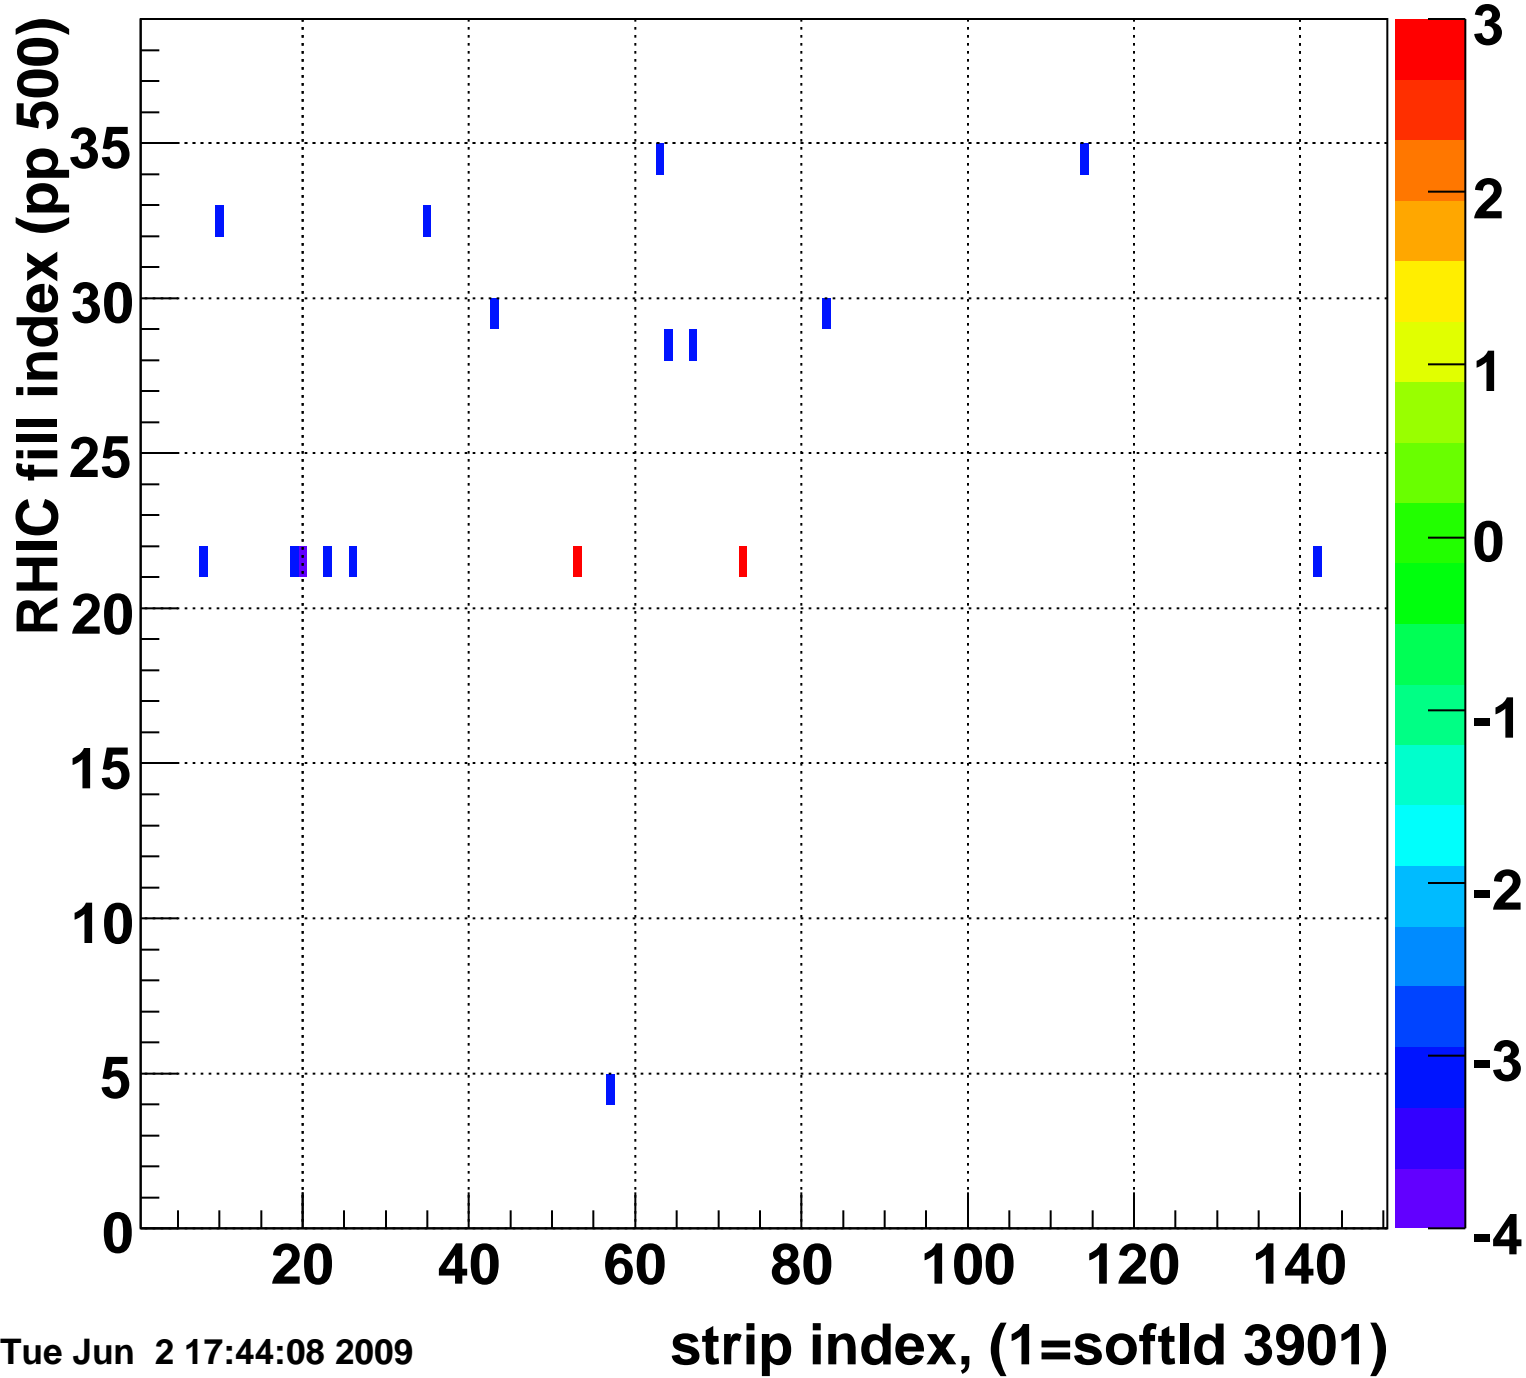

Mpv of ped residuum (ADC), BSMDE mod=27, good strips

Entries 17

Tue Jun 2 17:44:08 2009

Rms of ped residuum (ADC), BSMDE mod=27, good strips

Entries 5550

Tue Jun 2 17:44:08 2009

Bad strips (color=error bits), BSMDE mod=27

Entries 300

Tue Jun 2 17:44:08 2009

Rms of ped residuum (ADC), BSMDP mod=27, good strips

Entries 5476

Tue Jun 2 17:44:08 2009

Bad strips (color=error bits), BSMDE mod=27

Entries 374

Tue Jun 2 17:44:08 2009