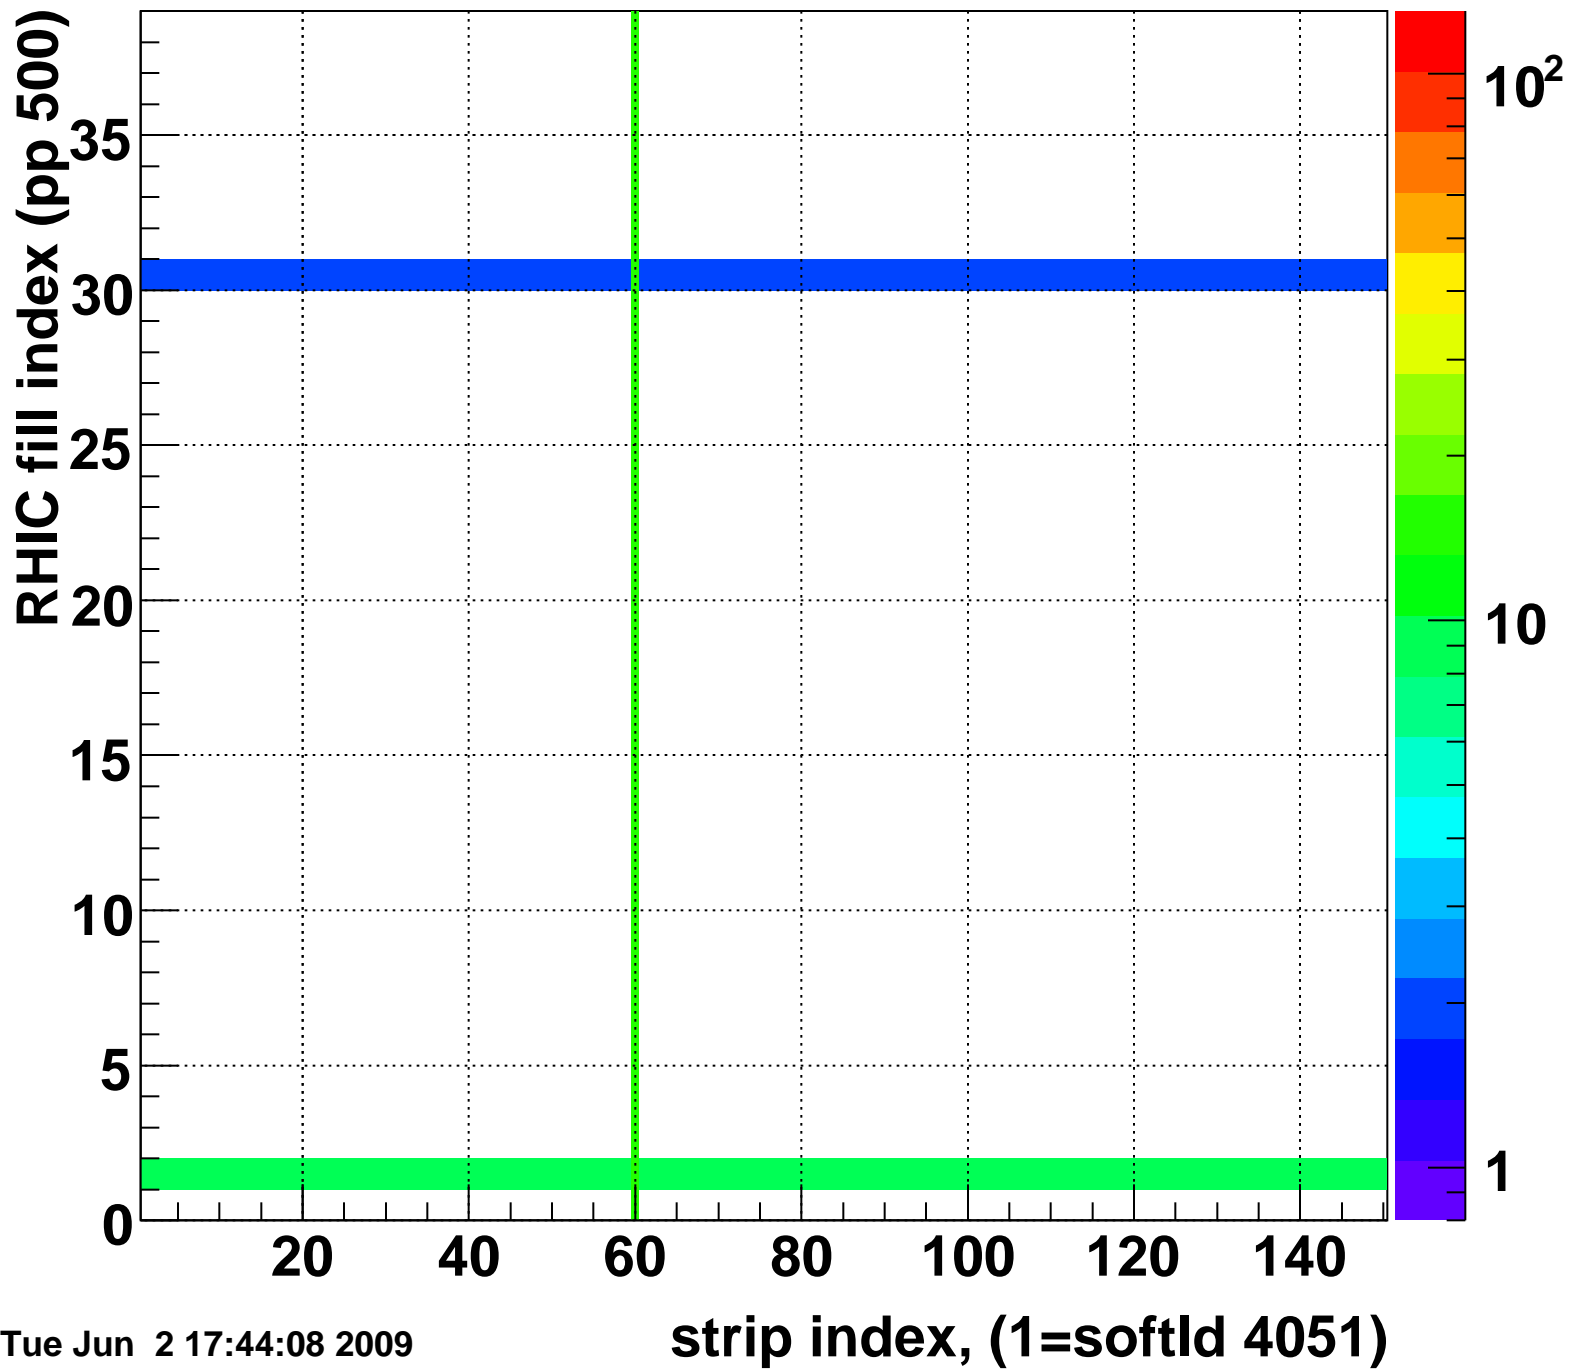

Mpv of ped residuum (ADC), BSMDE mod=28, good strips

Entries 9

Tue Jun 2 17:44:08 2009

Rms of ped residuum (ADC), BSMDE mod=28, good strips

Entries 5402

Tue Jun 2 17:44:08 2009

Bad strips (color=error bits), BSMDE mod=28

Entries 448

Tue Jun 2 17:44:08 2009

Rms of ped residuum (ADC), BSMDP mod=28, good strips

Entries 5513

Bad strips (color=error bits), BSMDE mod=28

Entries 337

Tue Jun 2 17:44:08 2009