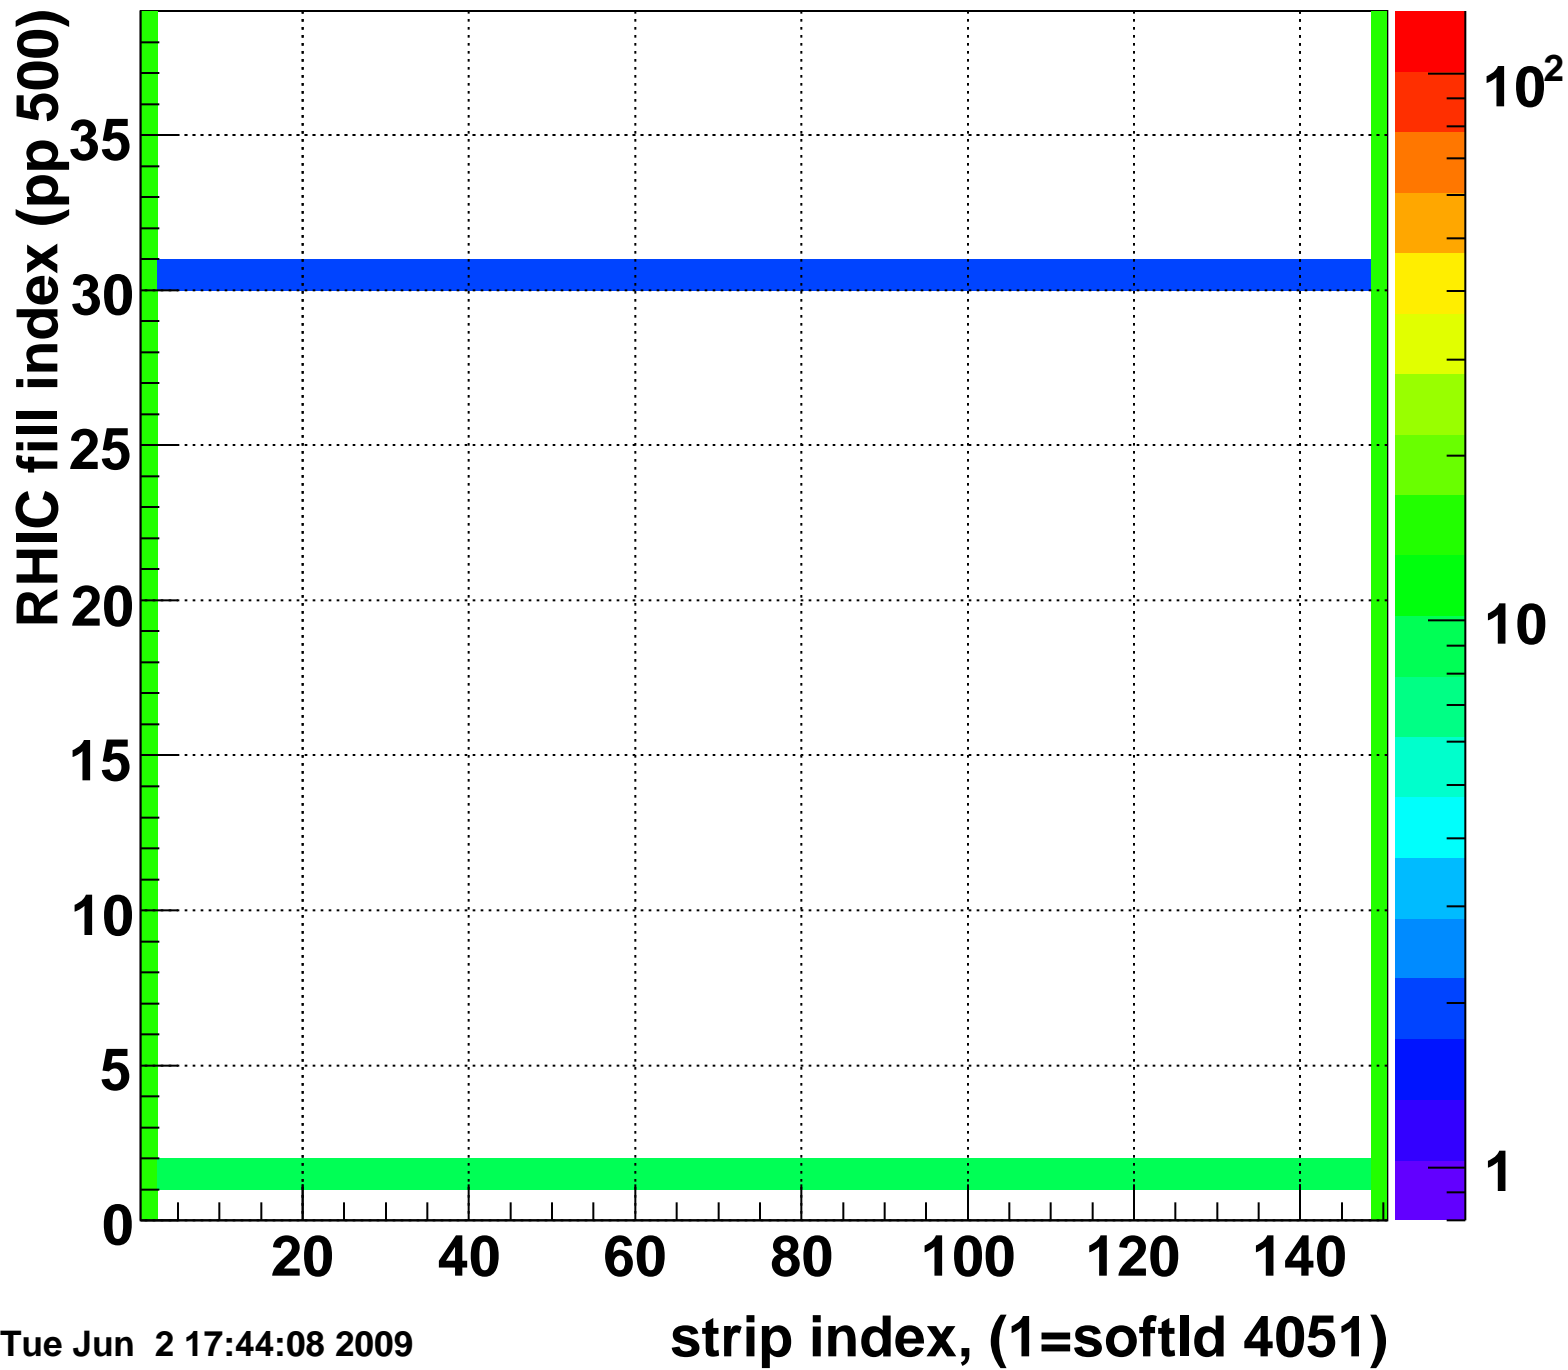

Mpv of ped residuum (ADC), BSMDE mod=28, good strips

Entries 9

Tue Jun 2 17:44:08 2009

Rms of ped residuum (ADC), BSMDE mod=28, good strips

Entries 5402

Tue Jun 2 17:44:08 2009

Bad strips (color=error bits), BSMDE mod=28

Entries 448

Tue Jun 2 17:44:08 2009

Rms of ped residuum (ADC), BSMDP mod=28, good strips

Entries 5513

Bad strips (color=error bits), BSMDE mod=28

Entries 337

Tue Jun 2 17:44:08 2009