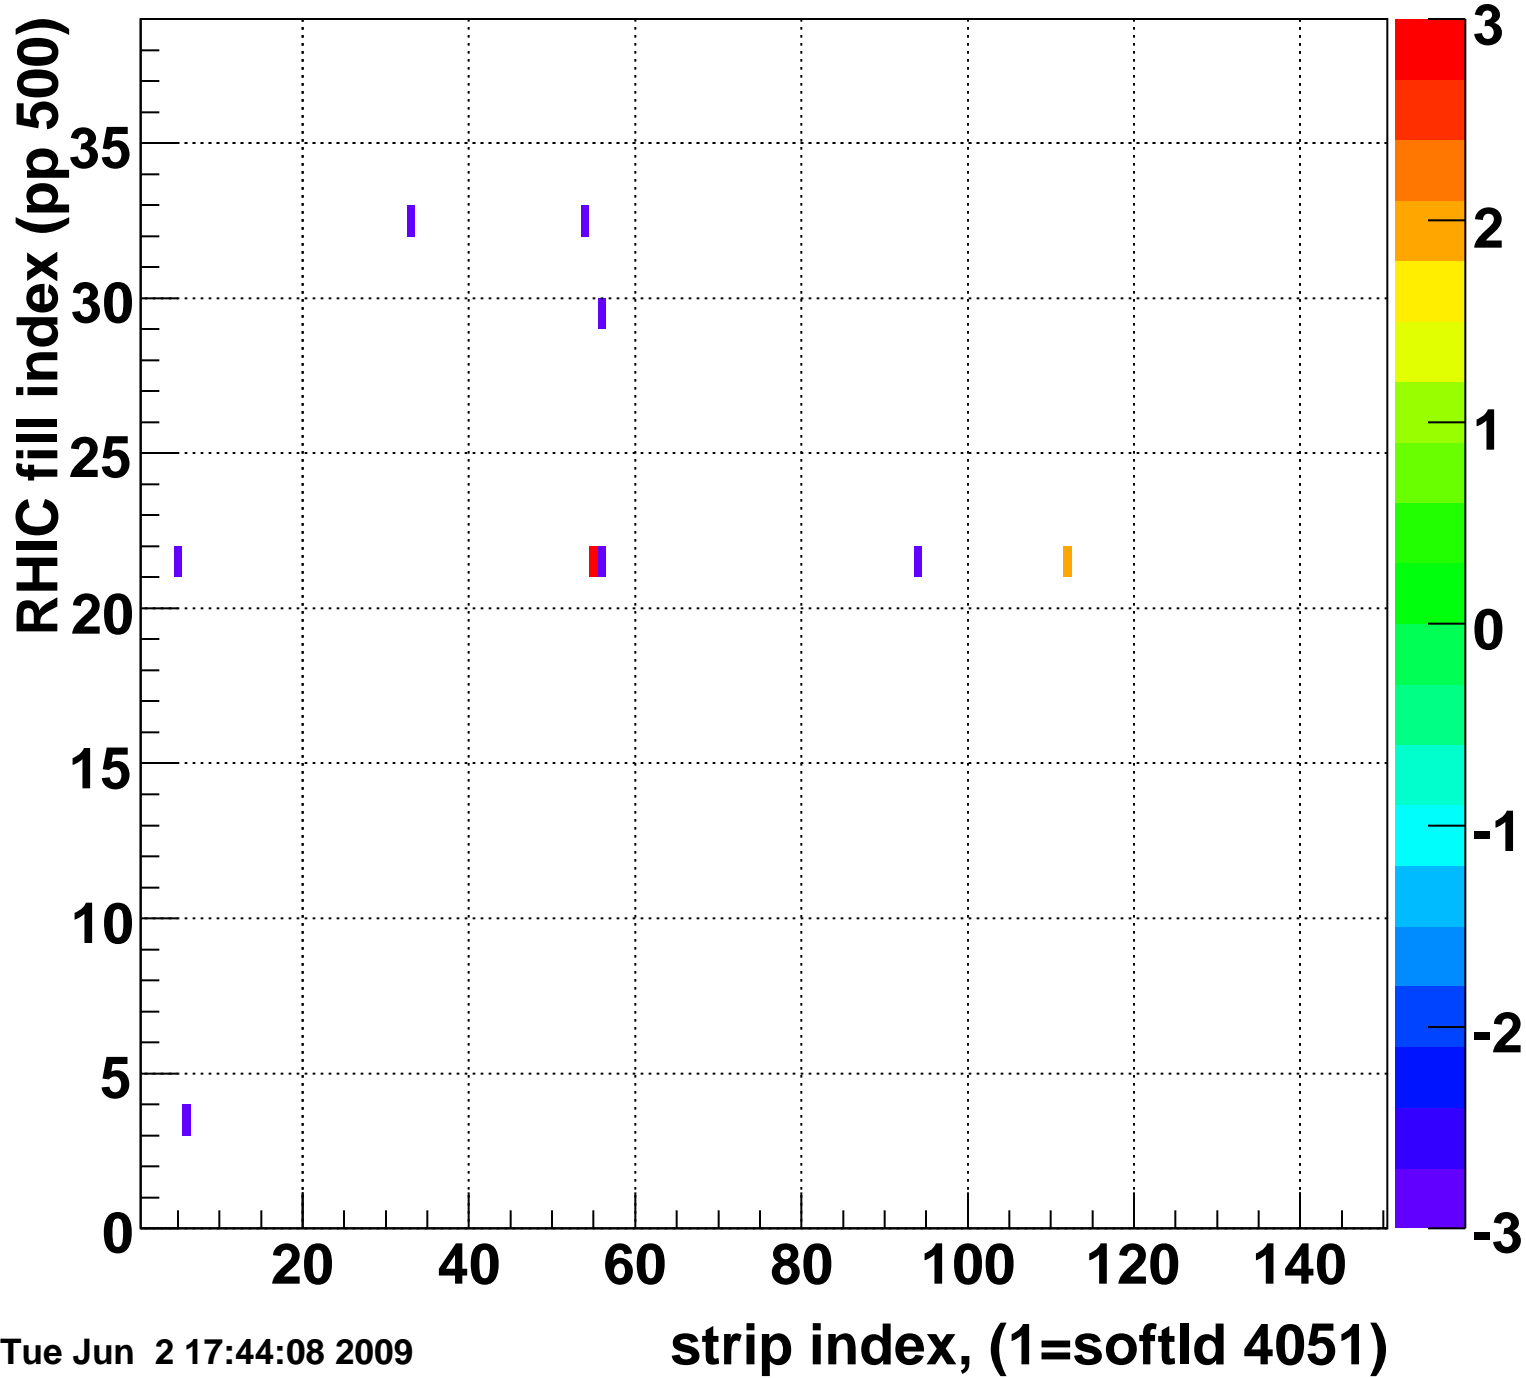

Mpv of ped residuum (ADC), BSMDE mod=28, good strips

Entries 9

Tue Jun 2 17:44:08 2009

Rms of ped residuum (ADC), BSMDE mod=28, good strips

Entries 5402

Tue Jun 2 17:44:08 2009

Bad strips (color=error bits), BSMDE mod=28

Entries 448

Tue Jun 2 17:44:08 2009

Rms of ped residuum (ADC), BSMDP mod=28, good strips

Entries 5513

Bad strips (color=error bits), BSMDE mod=28

Entries 337

Tue Jun 2 17:44:08 2009