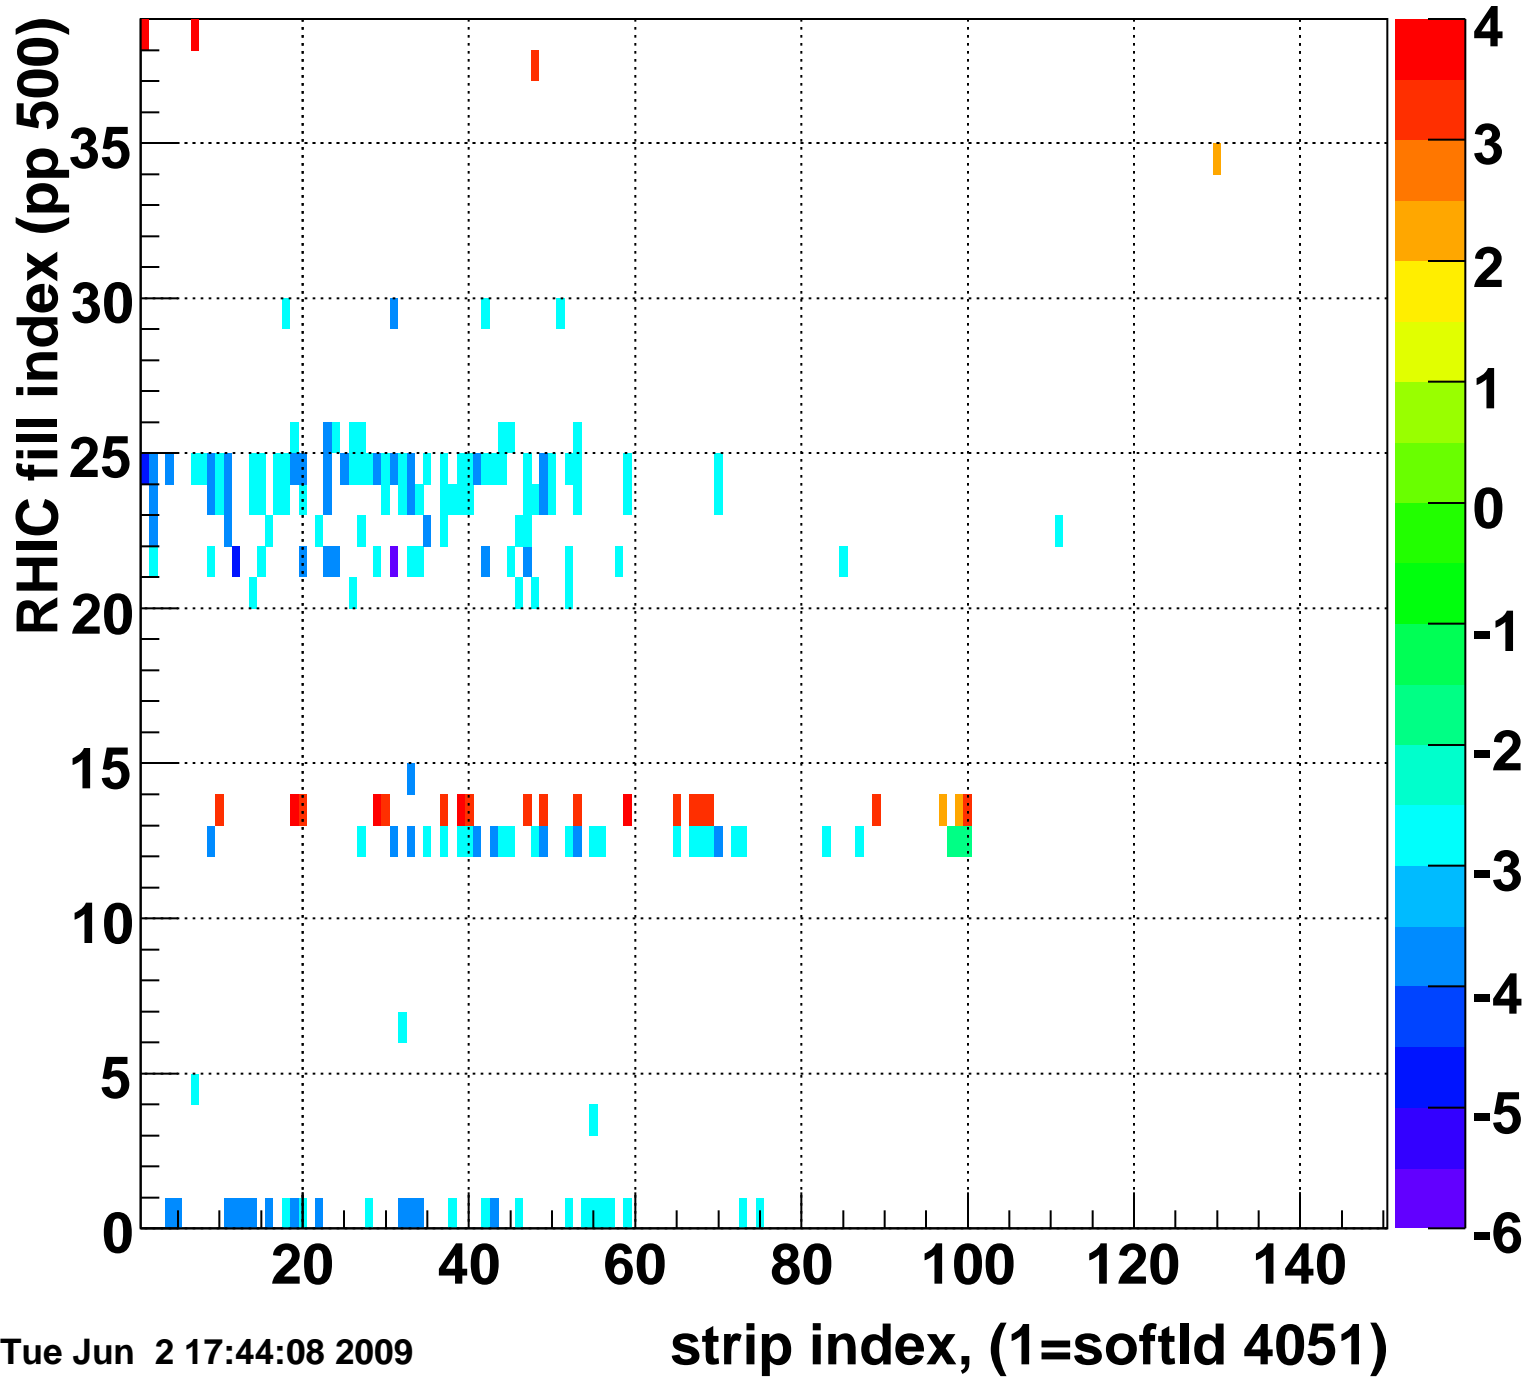

Mpv of ped residuum (ADC), BSMDE mod=28, good strips

Entries 9

Tue Jun 2 17:44:08 2009

Rms of ped residuum (ADC), BSMDE mod=28, good strips

Entries 5402

Tue Jun 2 17:44:08 2009

Bad strips (color=error bits), BSMDE mod=28

Entries 448

Tue Jun 2 17:44:08 2009

Rms of ped residuum (ADC), BSMDP mod=28, good strips

Entries 5513

Bad strips (color=error bits), BSMDE mod=28

Entries 337

Tue Jun 2 17:44:08 2009