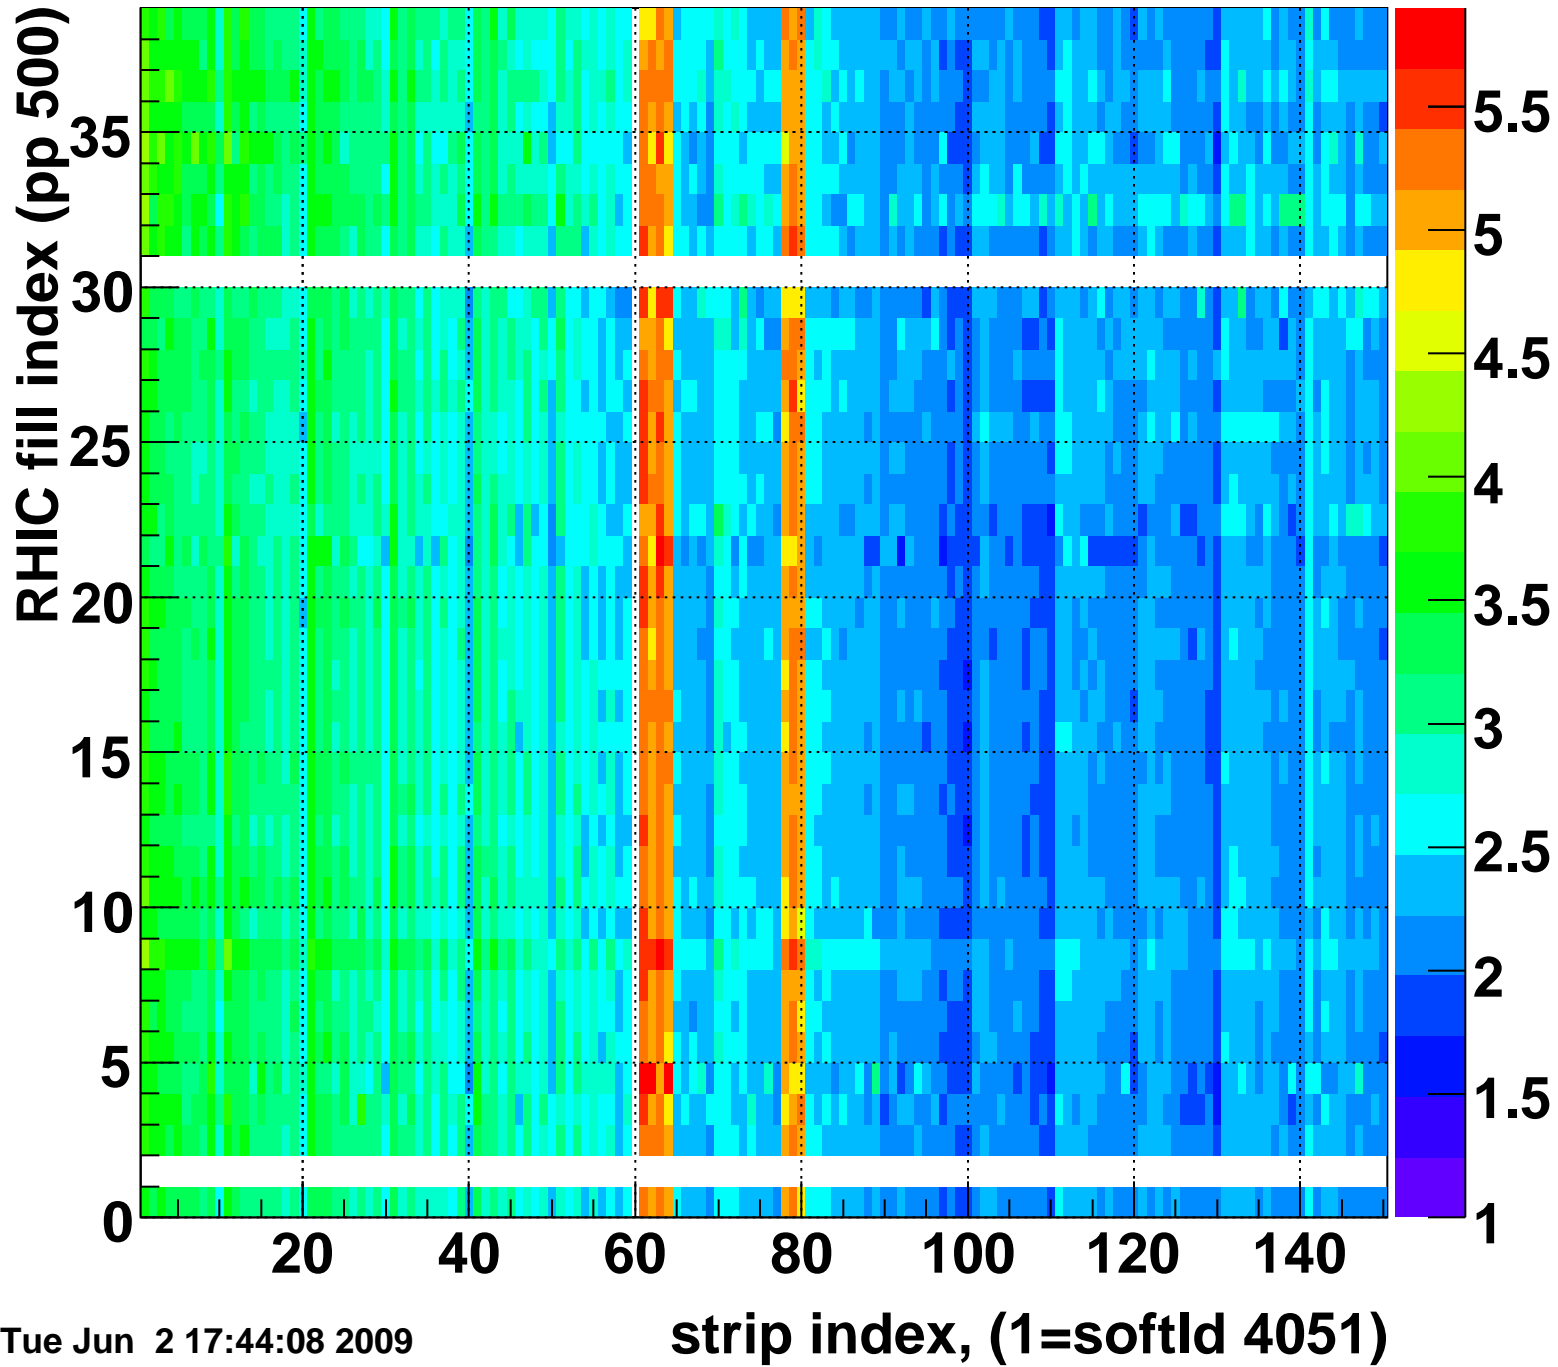

Mpv of ped residuum (ADC), BSMDE mod=28, good strips

Entries 9

Tue Jun 2 17:44:08 2009

Rms of ped residuum (ADC), BSMDE mod=28, good strips

Entries 5402

Tue Jun 2 17:44:08 2009

Bad strips (color=error bits), BSMDE mod=28

Entries 448

Tue Jun 2 17:44:08 2009

Rms of ped residuum (ADC), BSMDP mod=28, good strips

Entries 5513

Bad strips (color=error bits), BSMDE mod=28

Entries 337

Tue Jun 2 17:44:08 2009