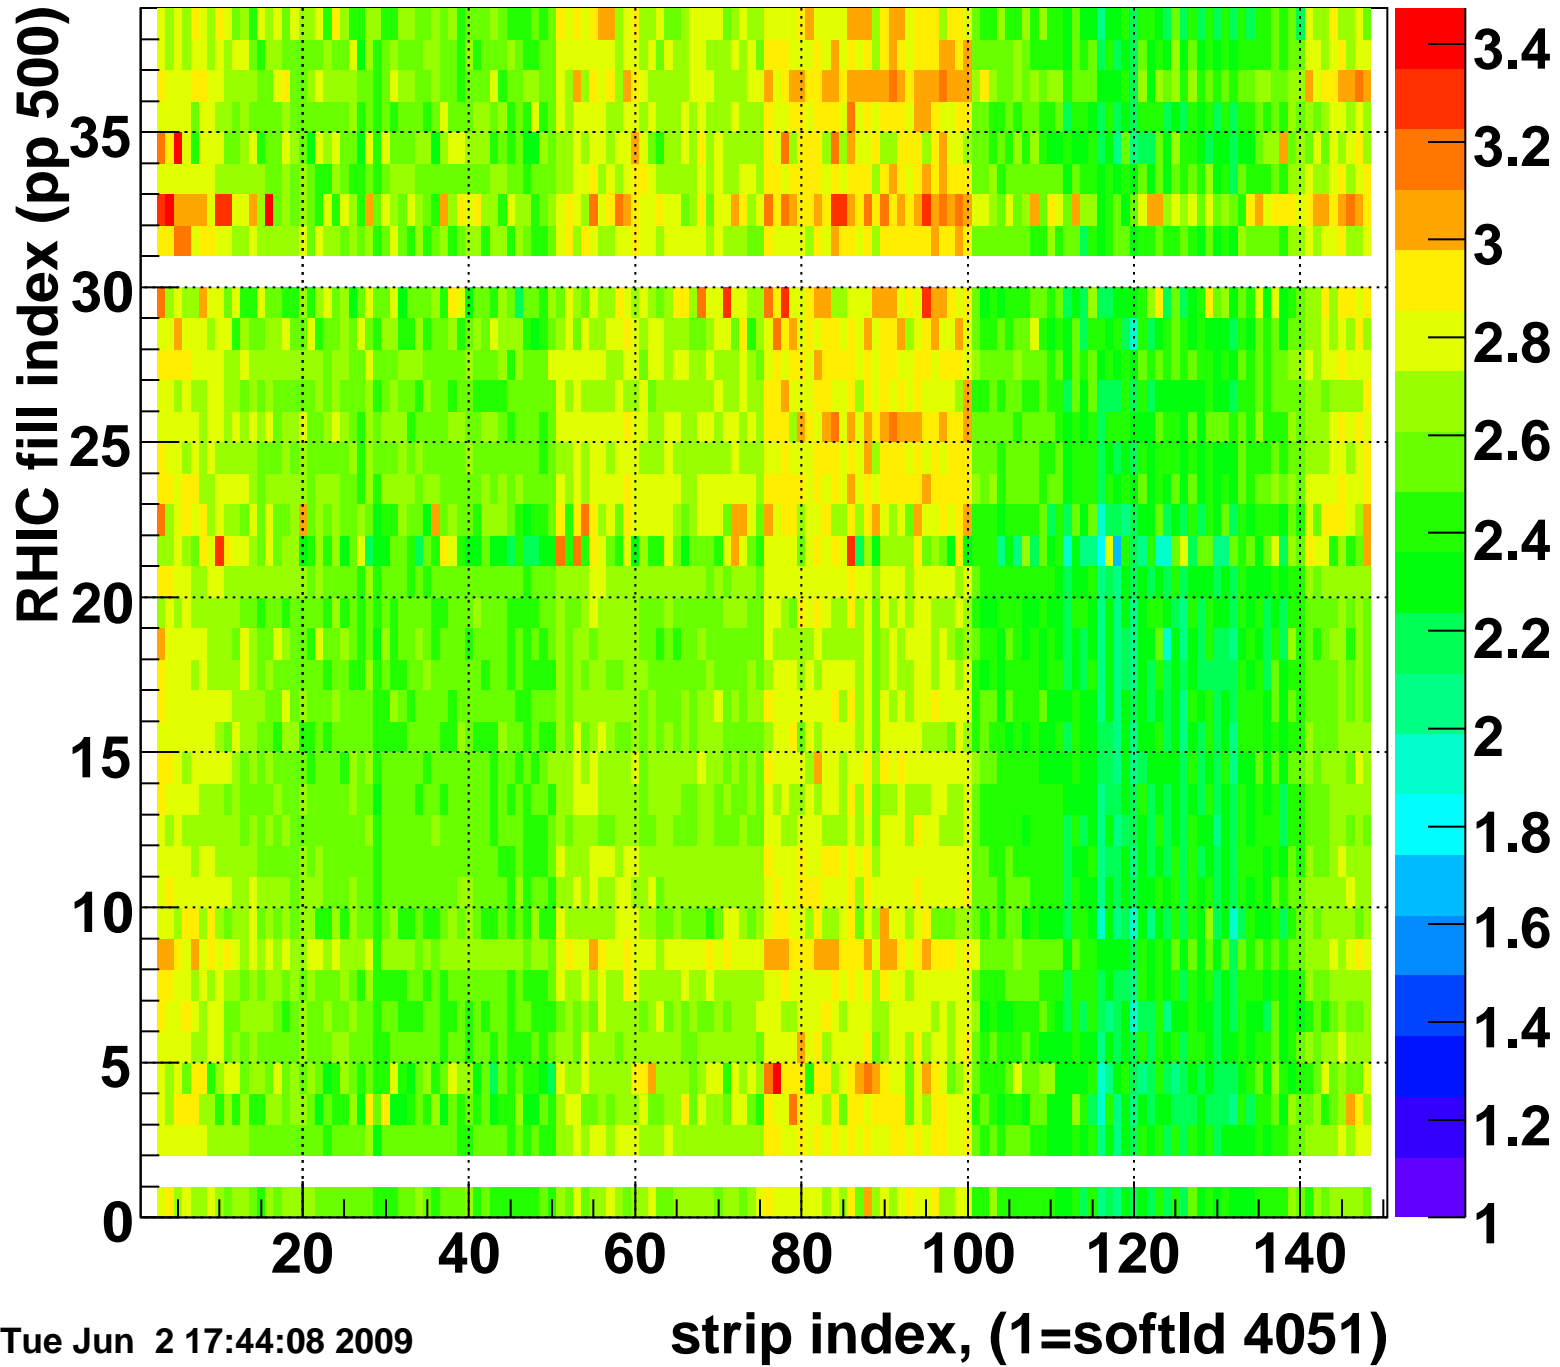

Mpv of ped residuum (ADC), BSMDE mod=28, good strips

Entries 9

Tue Jun 2 17:44:08 2009

Rms of ped residuum (ADC), BSMDE mod=28, good strips

Entries 5402

Tue Jun 2 17:44:08 2009

Bad strips (color=error bits), BSMDE mod=28

Entries 448

Tue Jun 2 17:44:08 2009

Rms of ped residuum (ADC), BSMDP mod=28, good strips

Entries 5513

Bad strips (color=error bits), BSMDE mod=28

Entries 337

Tue Jun 2 17:44:08 2009