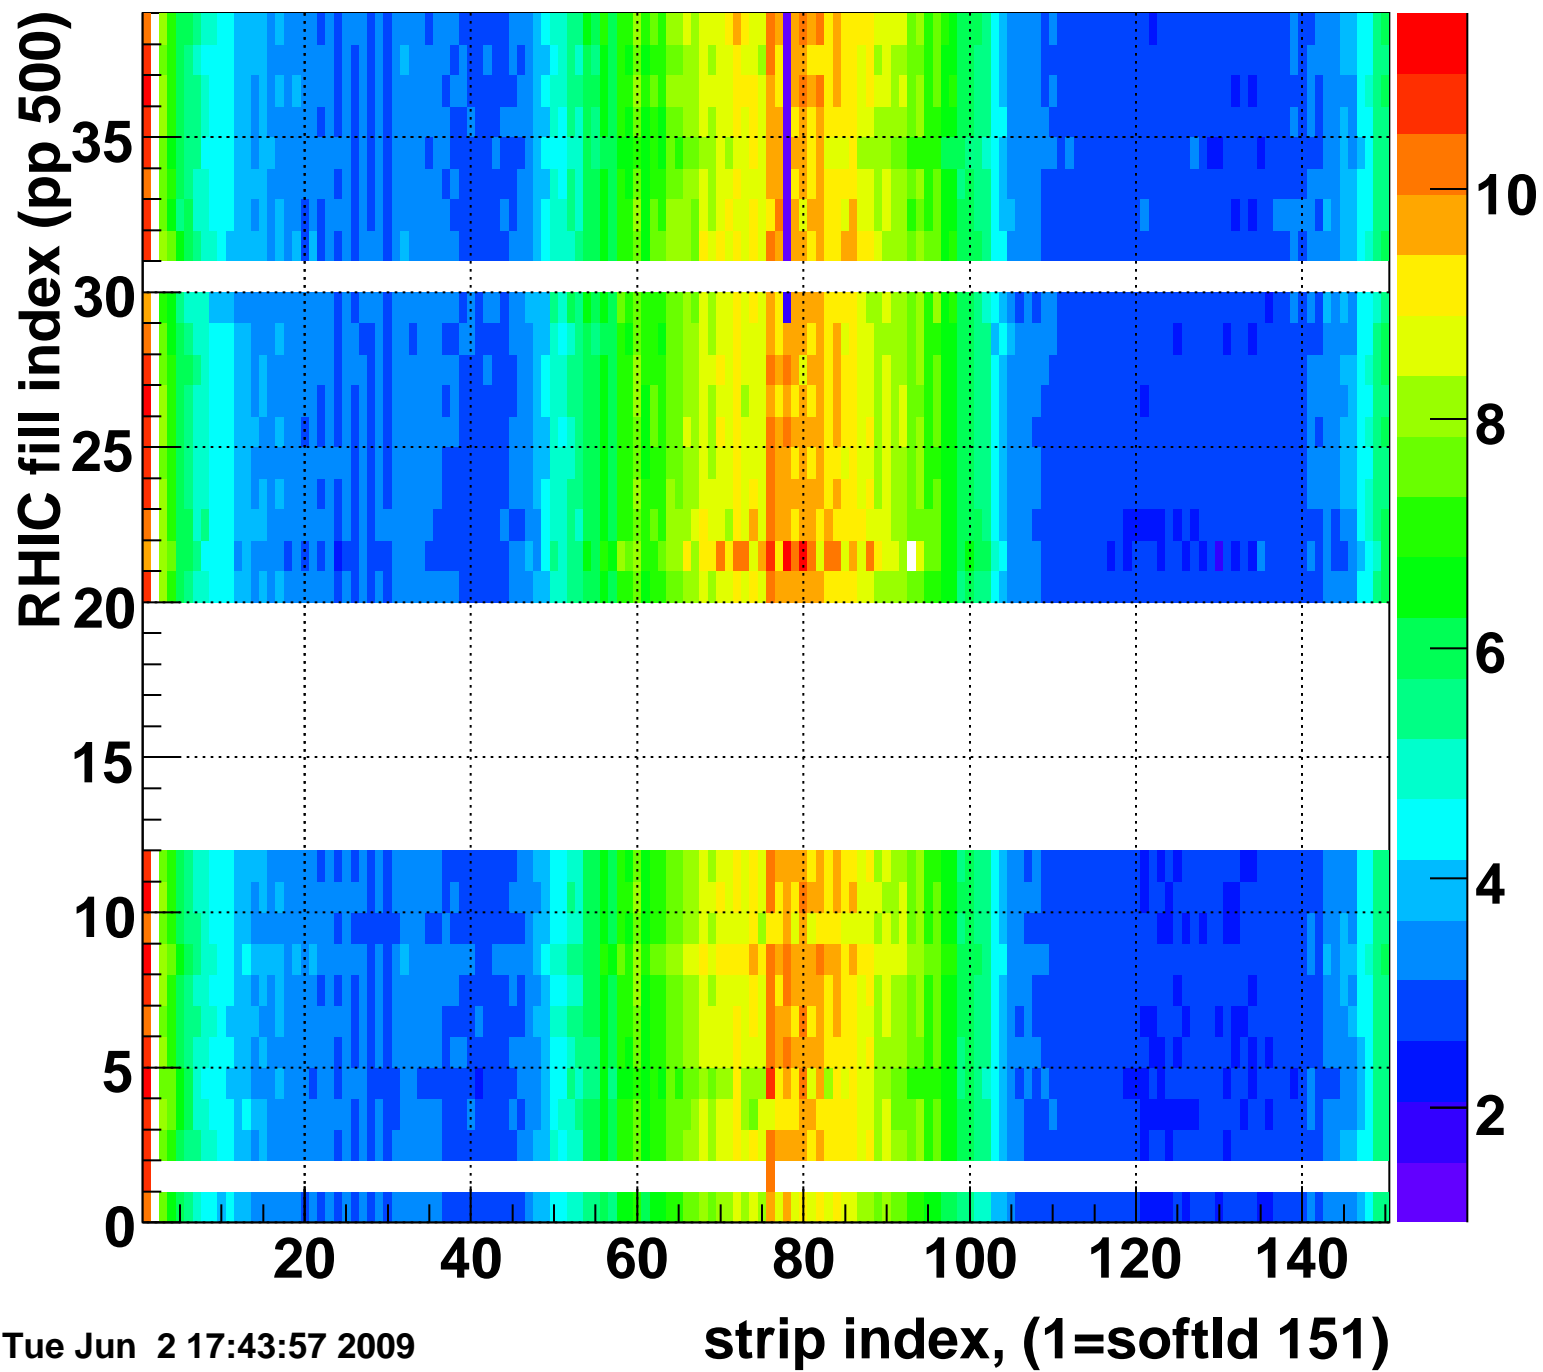

Rms of ped residuum (ADC), BSMDE mod=2, good strips

Entries 4322

Tue Jun 2 17:43:57 2009

Bad strips (color=error bits), BSMDE mod=2

Entries 1528

Tue Jun 2 17:43:57 2009

Mpv of ped residuum (ADC), BSMDP mod=2, good strips

Entries 14

Tue Jun 2 17:43:57 2009

Rms of ped residuum (ADC), BSMDP mod=2, good strips

Entries 3451

Tue Jun 2 17:43:57 2009

Bad strips (color=error bits), BSMDE mod=2

Entries 2399

Tue Jun 2 17:43:57 2009