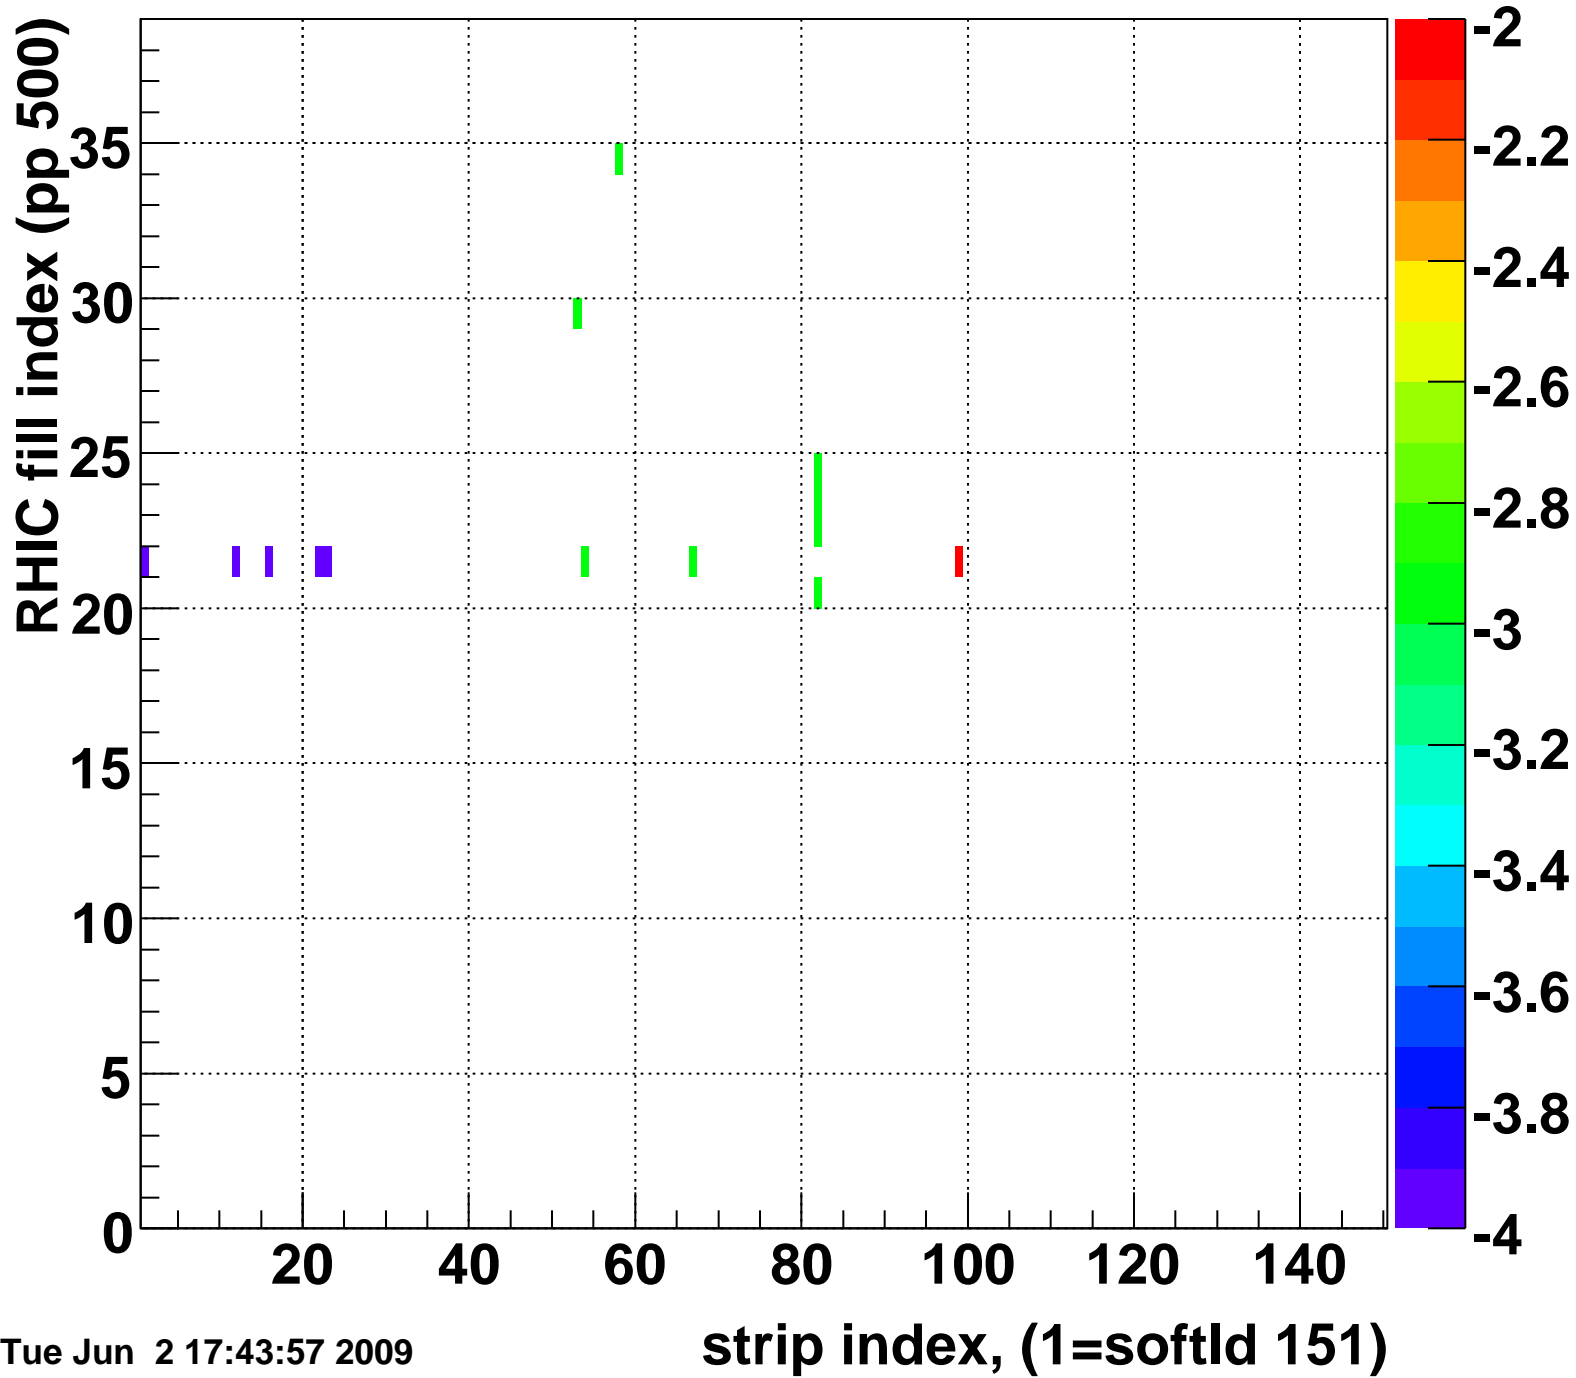

Rms of ped residuum (ADC), BSMDE mod=2, good strips

Entries 4322

Tue Jun 2 17:43:57 2009

Bad strips (color=error bits), BSMDE mod=2

Entries 1528

Tue Jun 2 17:43:57 2009

Mpv of ped residuum (ADC), BSMDP mod=2, good strips

Entries 14

Tue Jun 2 17:43:57 2009

Rms of ped residuum (ADC), BSMDP mod=2, good strips

Entries 3451

Tue Jun 2 17:43:57 2009

Bad strips (color=error bits), BSMDE mod=2

Entries 2399

Tue Jun 2 17:43:57 2009