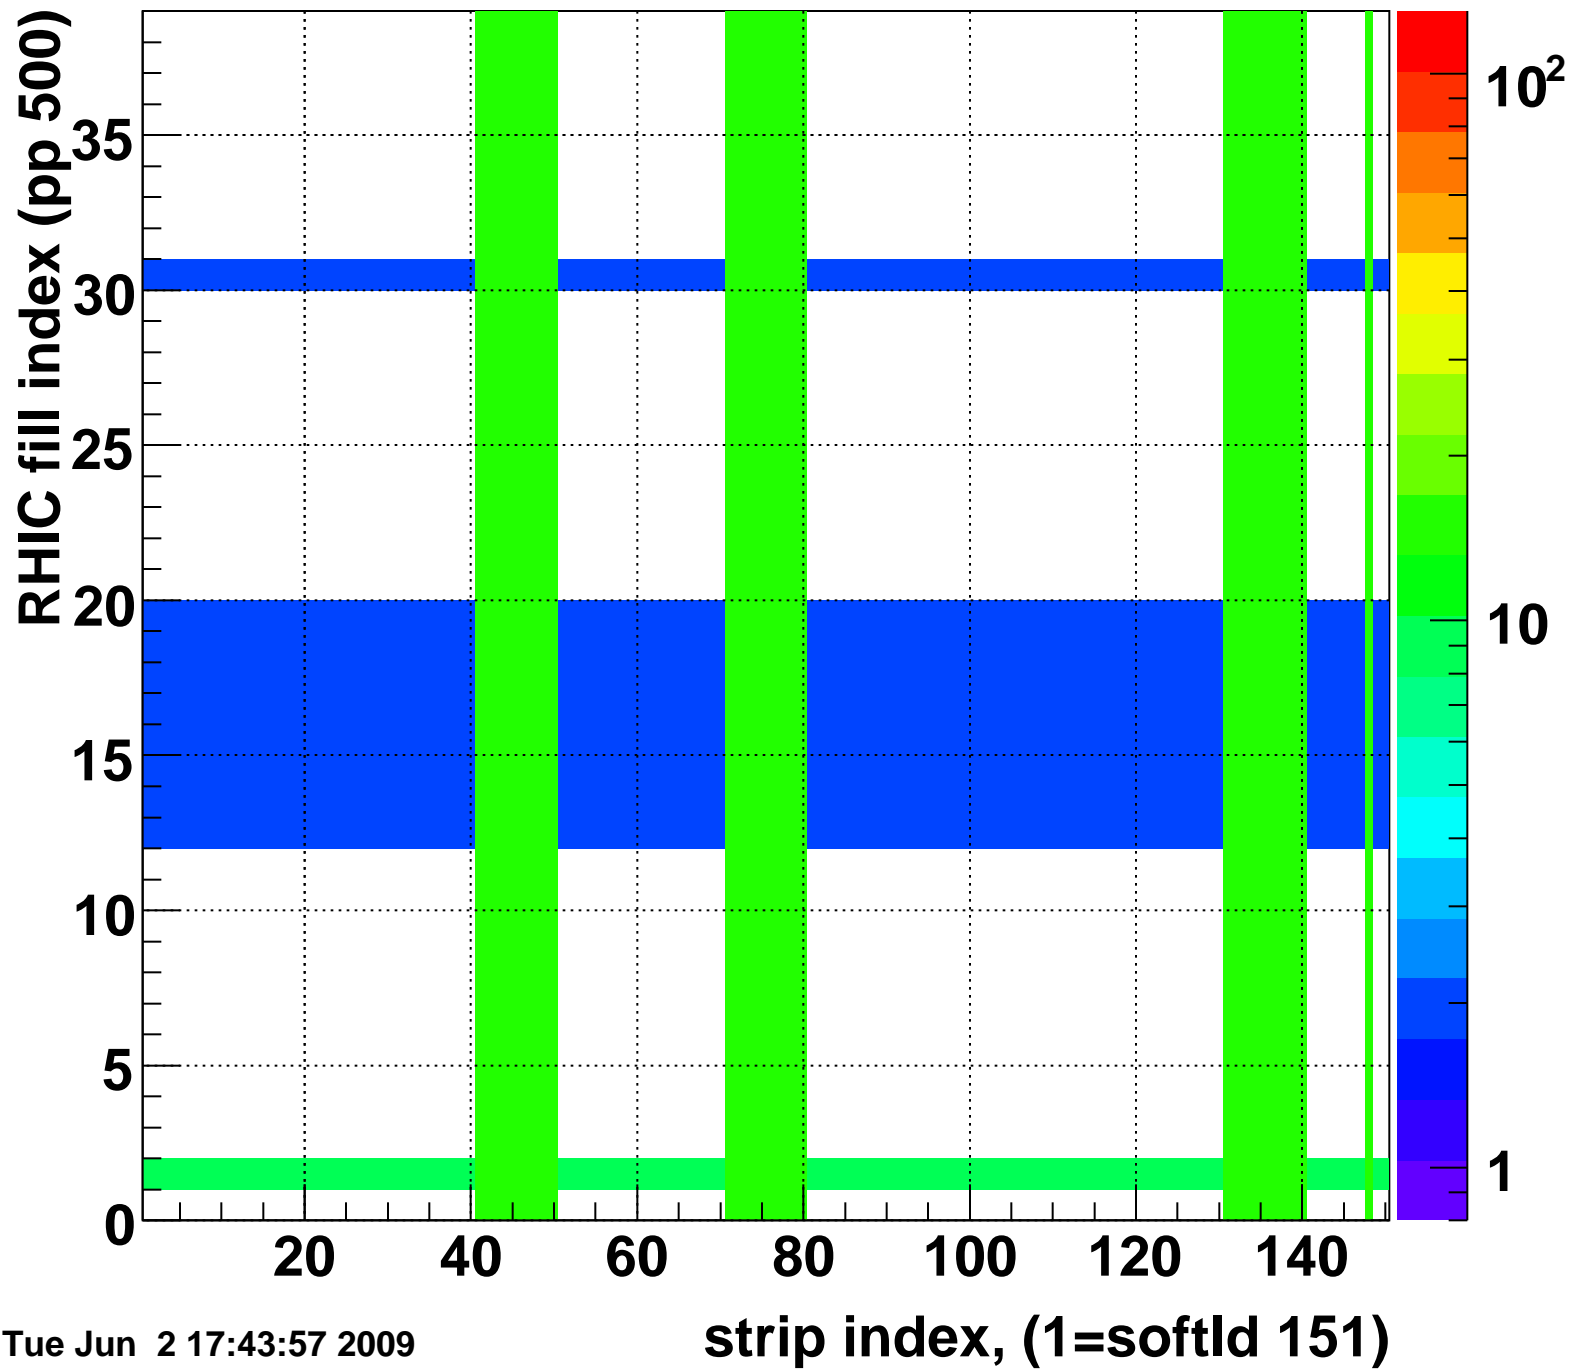

Rms of ped residuum (ADC), BSMDE mod=2, good strips

Entries 4322

Tue Jun 2 17:43:57 2009

Bad strips (color=error bits), BSMDE mod=2

Entries 1528

Tue Jun 2 17:43:57 2009

Mpv of ped residuum (ADC), BSMDP mod=2, good strips

Entries 14

Tue Jun 2 17:43:57 2009

Rms of ped residuum (ADC), BSMDP mod=2, good strips

Entries 3451

Tue Jun 2 17:43:57 2009

Bad strips (color=error bits), BSMDE mod=2

Entries 2399

Tue Jun 2 17:43:57 2009