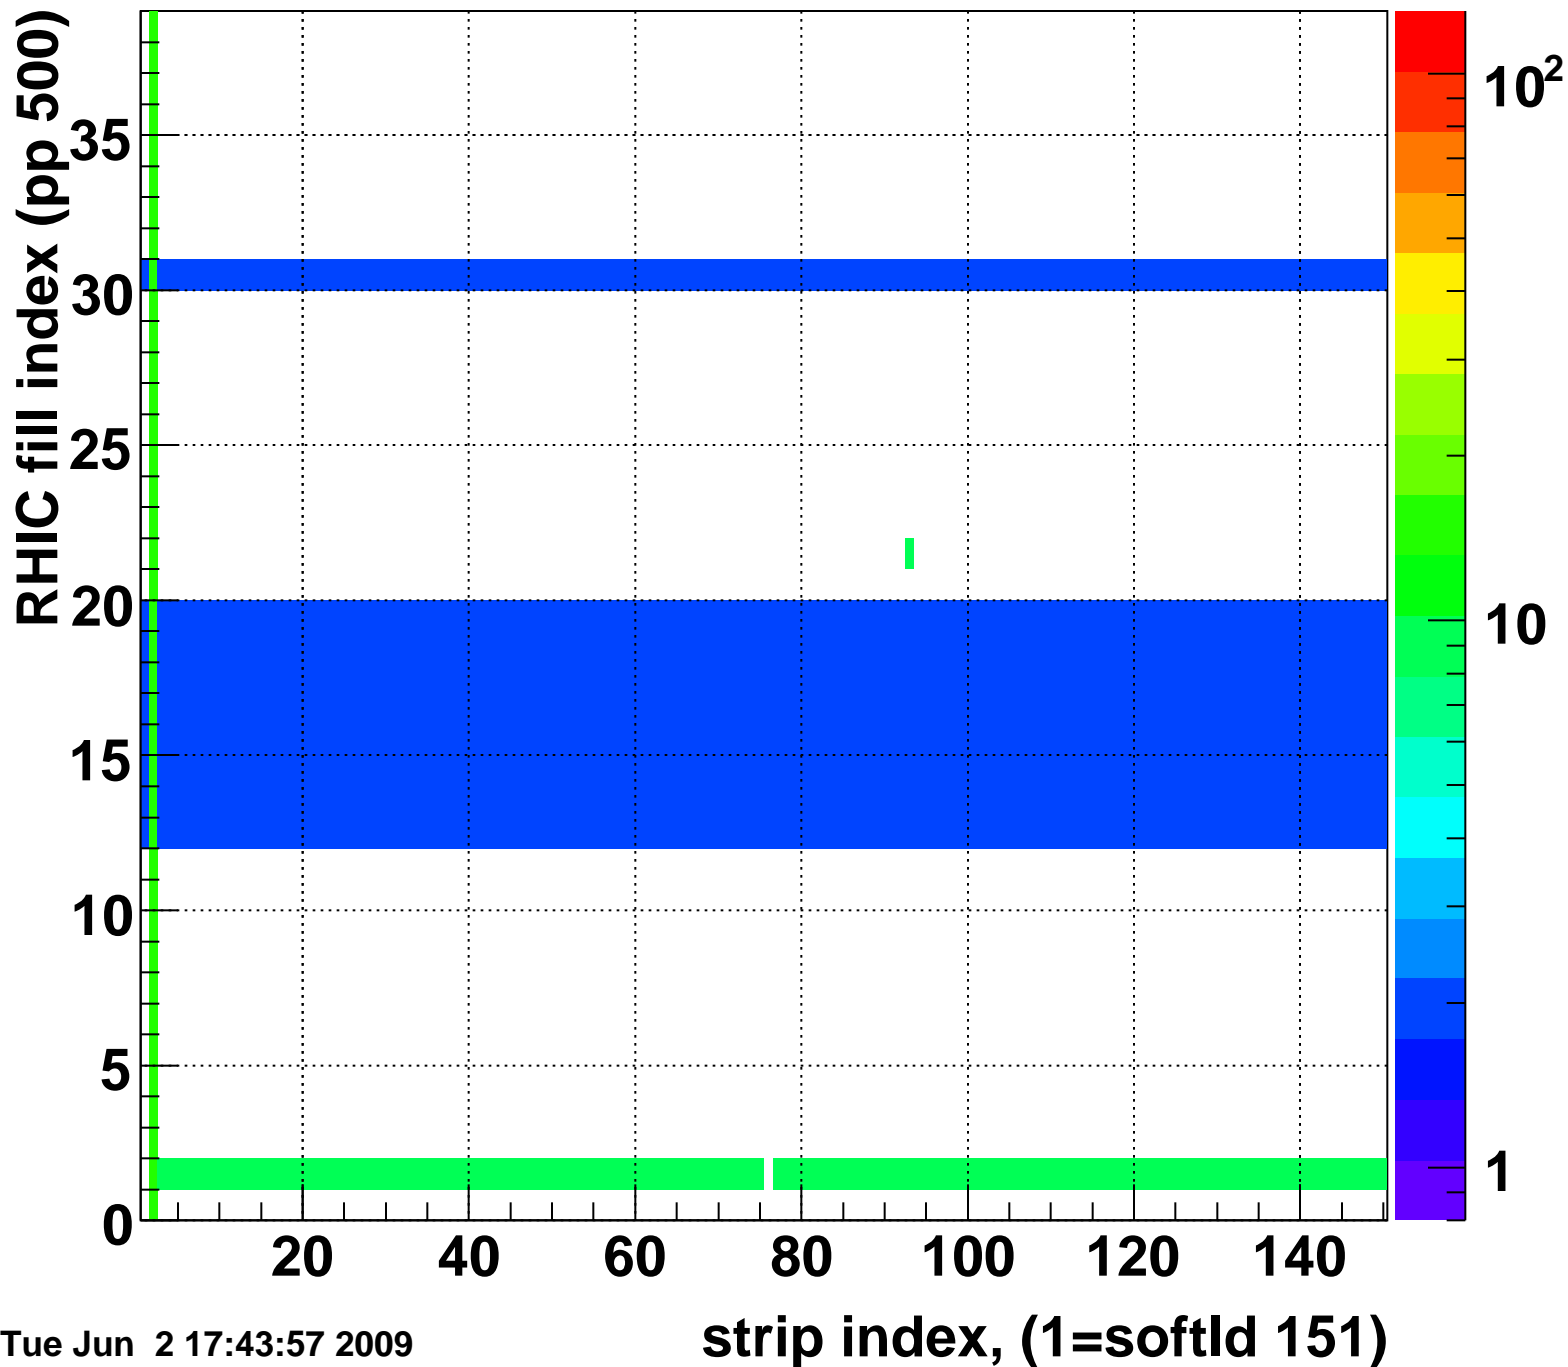

Rms of ped residuum (ADC), BSMDE mod=2, good strips

Entries 4322

Tue Jun 2 17:43:57 2009

Bad strips (color=error bits), BSMDE mod=2

Entries 1528

Tue Jun 2 17:43:57 2009

Mpv of ped residuum (ADC), BSMDP mod=2, good strips

Entries 14

Tue Jun 2 17:43:57 2009

Rms of ped residuum (ADC), BSMDP mod=2, good strips

Entries 3451

Tue Jun 2 17:43:57 2009

Bad strips (color=error bits), BSMDE mod=2

Entries 2399

Tue Jun 2 17:43:57 2009