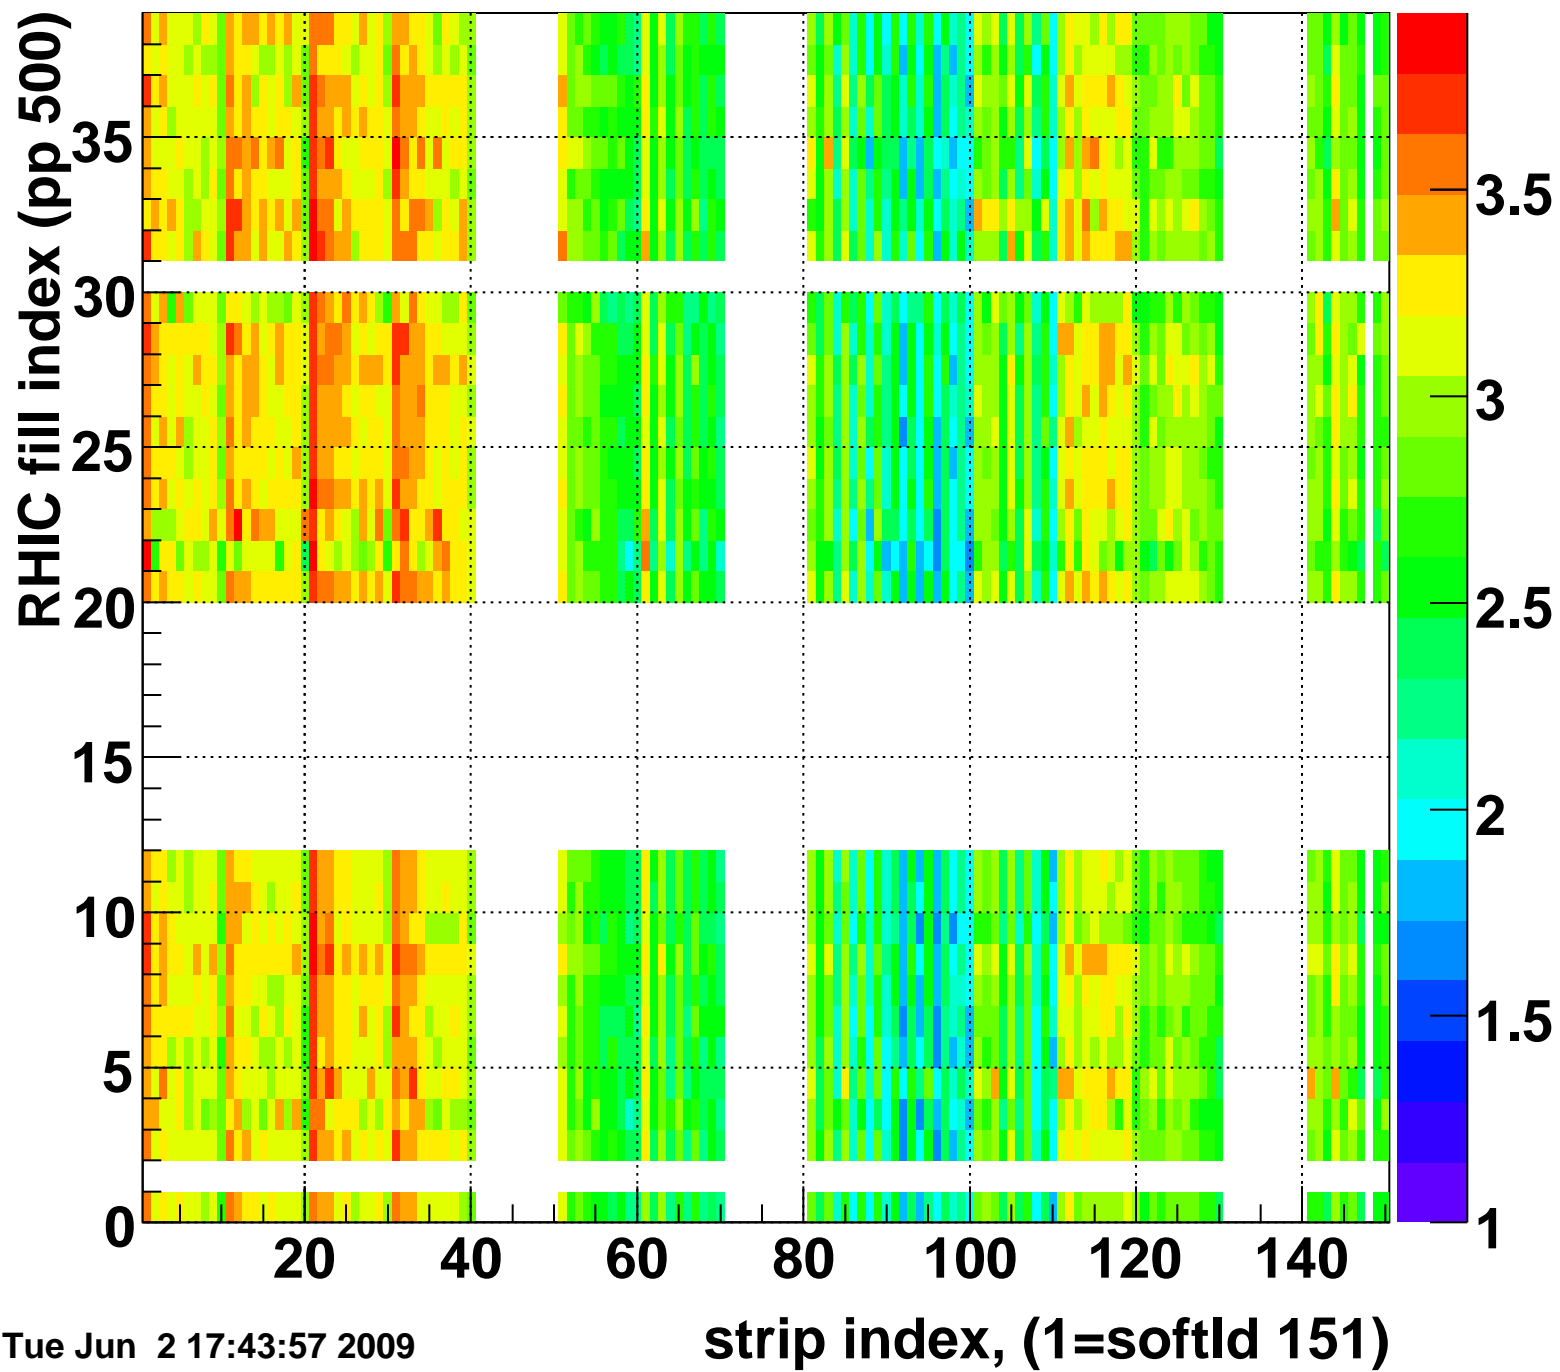

Rms of ped residuum (ADC), BSMDE mod=2, good strips

Entries 4322

Tue Jun 2 17:43:57 2009

Bad strips (color=error bits), BSMDE mod=2

Entries 1528

Tue Jun 2 17:43:57 2009

Mpv of ped residuum (ADC), BSMDP mod=2, good strips

Entries 14

Tue Jun 2 17:43:57 2009

Rms of ped residuum (ADC), BSMDP mod=2, good strips

Entries 3451

Tue Jun 2 17:43:57 2009

Bad strips (color=error bits), BSMDE mod=2

Entries 2399

Tue Jun 2 17:43:57 2009