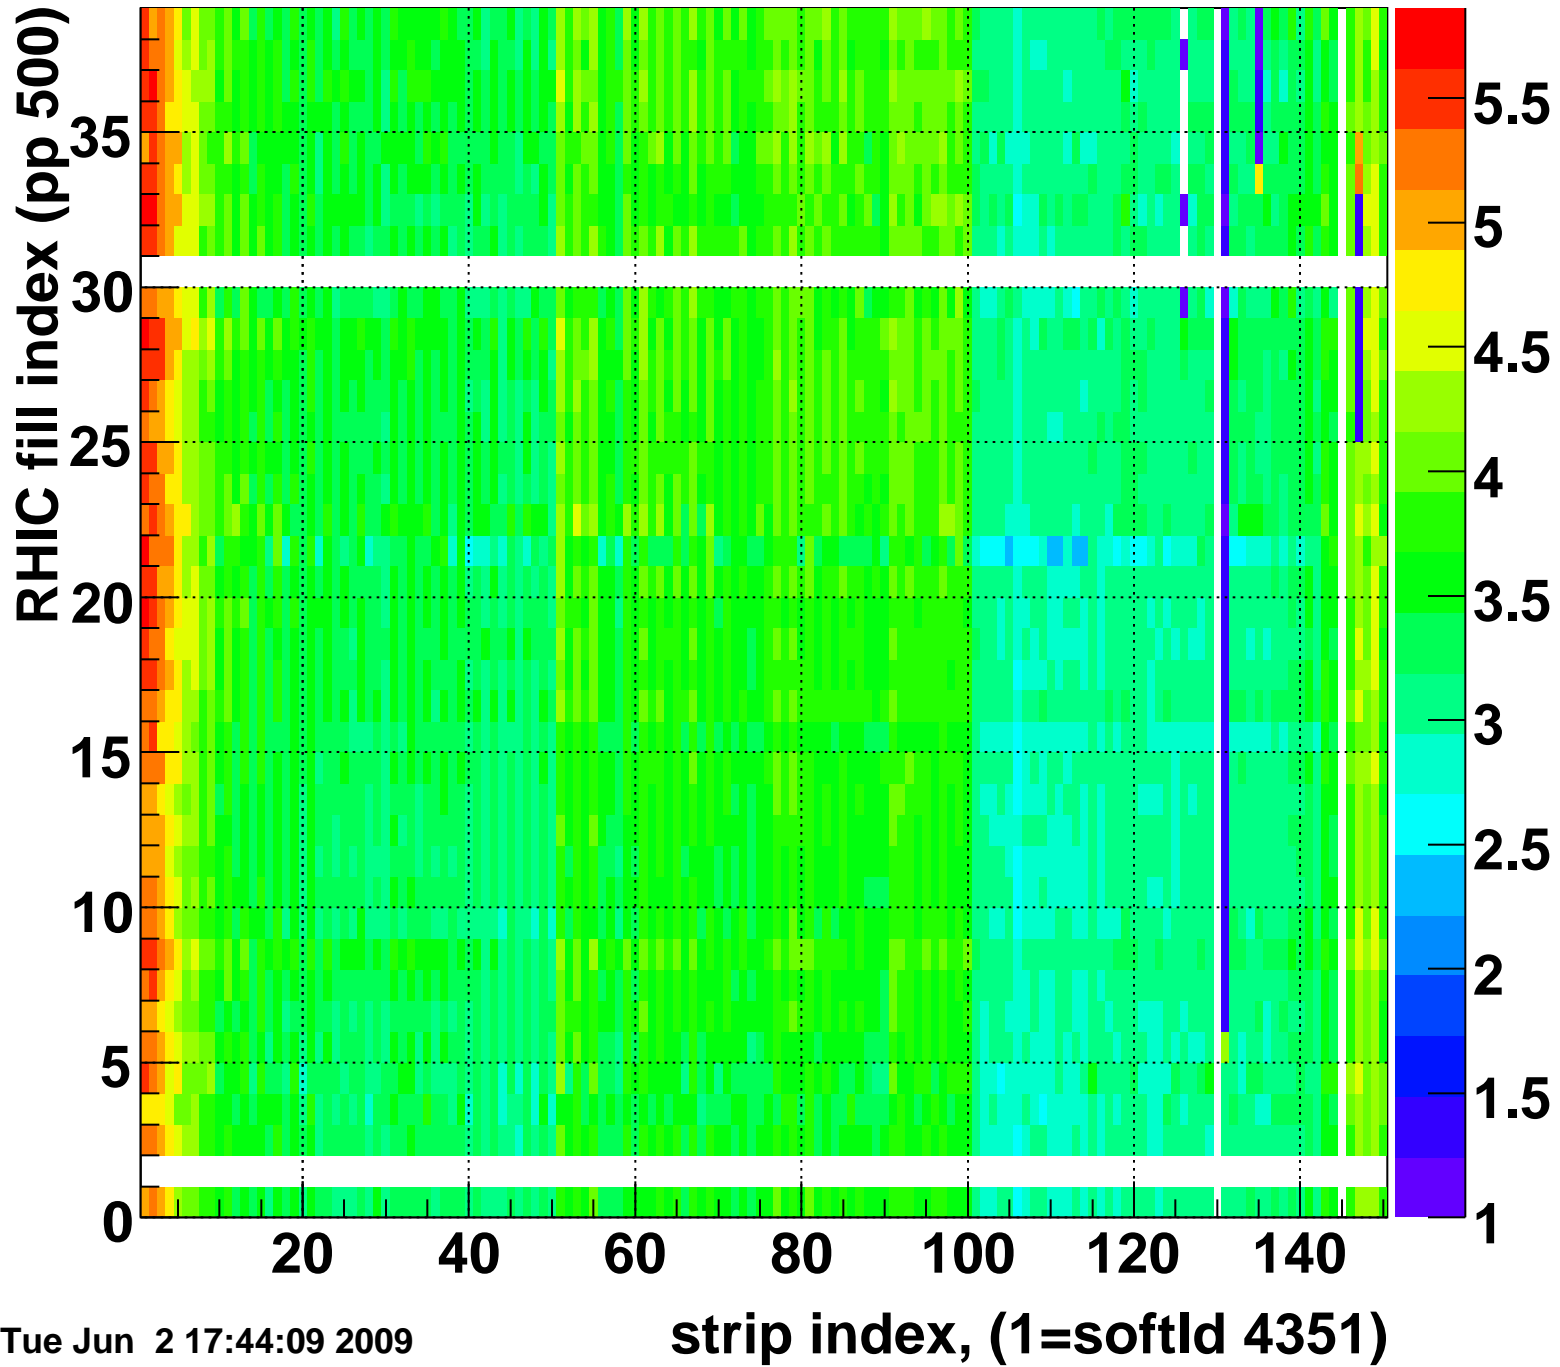

Rms of ped residuum (ADC), BSMDE mod=30, good strips

Entries 5470

Tue Jun 2 17:44:09 2009

Bad strips (color=error bits), BSMDE mod=30

Entries 380

Mpv of ped residuum (ADC), BSMDP mod=30, good strips

Entries 36

Tue Jun 2 17:44:09 2009

Rms of ped residuum (ADC), BSMDP mod=30, good strips

Entries 5550

Tue Jun 2 17:44:09 2009

Bad strips (color=error bits), BSMDE mod=30

Entries 300

Tue Jun 2 17:44:09 2009