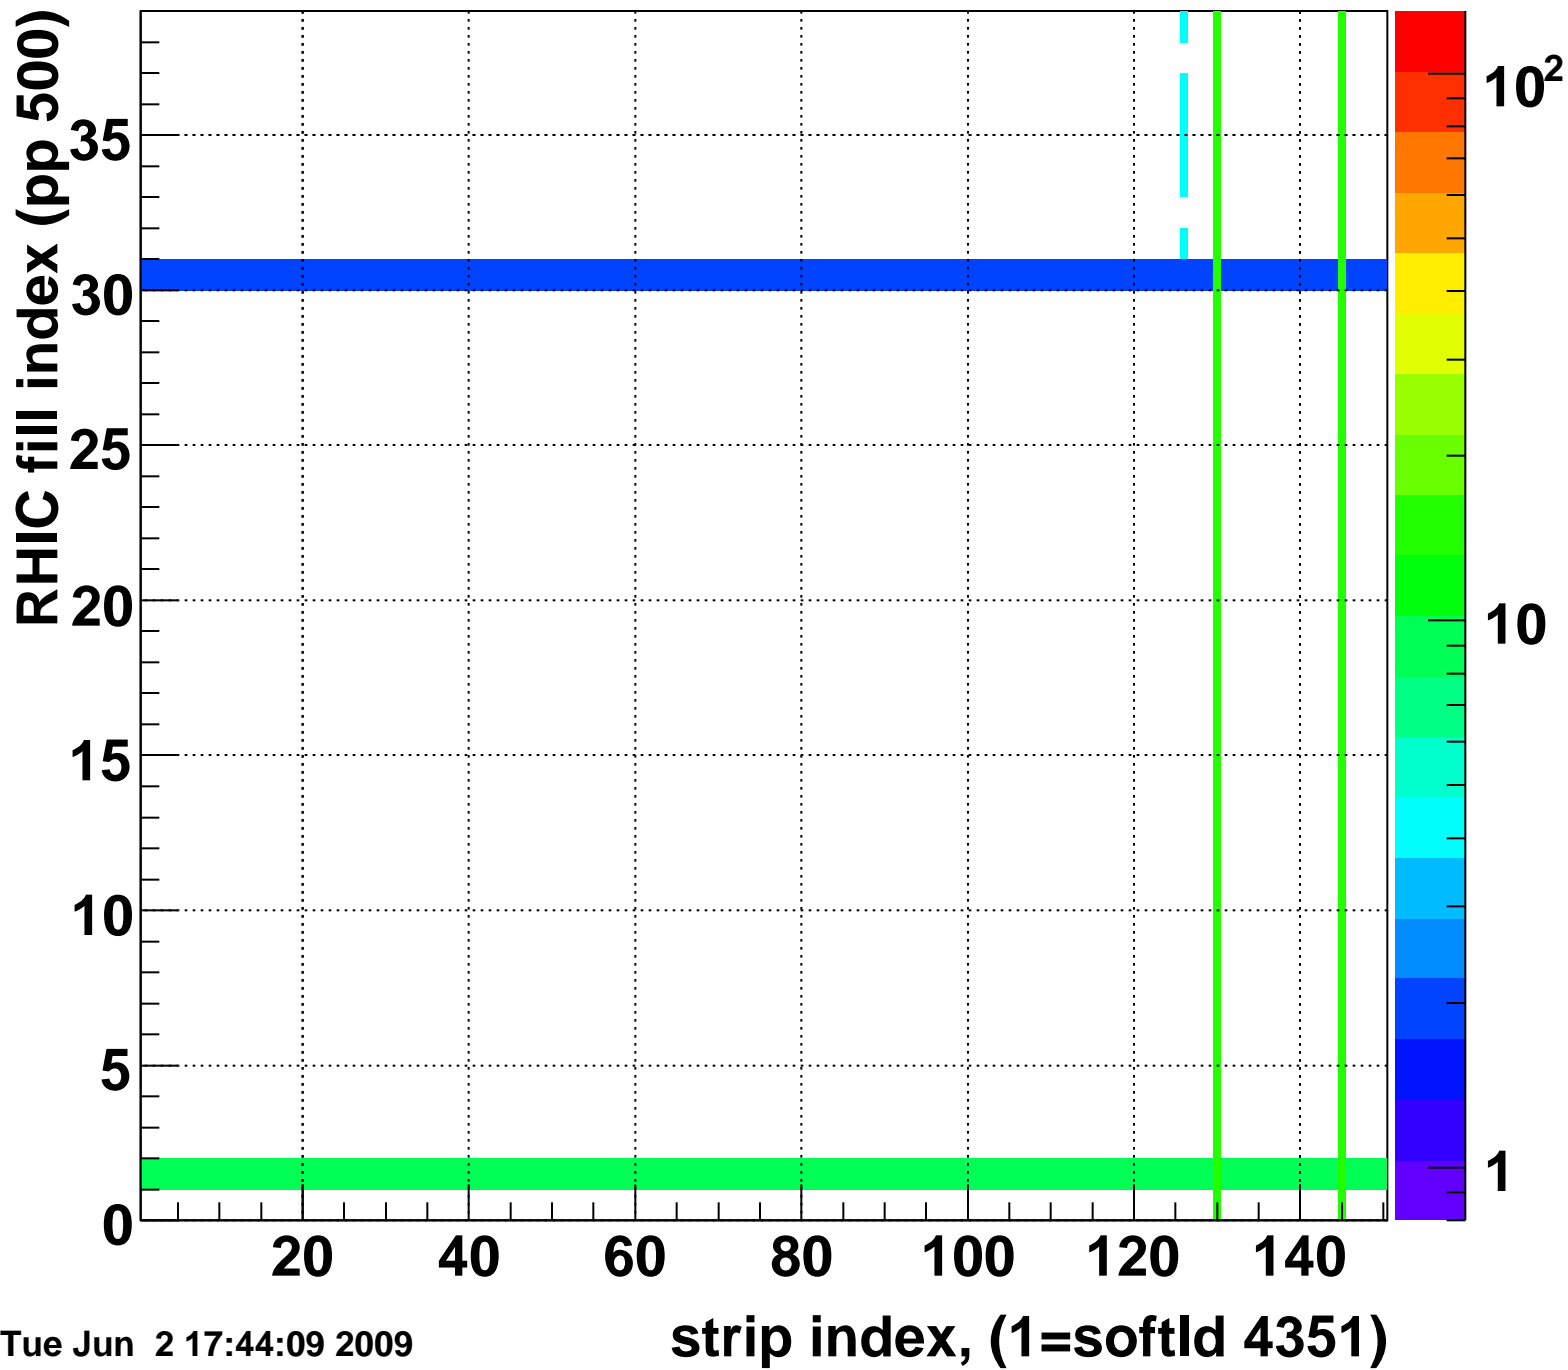

Rms of ped residuum (ADC), BSMDE mod=30, good strips

Entries 5470

Tue Jun 2 17:44:09 2009

Bad strips (color=error bits), BSMDE mod=30

Entries 380

Mpv of ped residuum (ADC), BSMDP mod=30, good strips

Entries 36

Tue Jun 2 17:44:09 2009

Rms of ped residuum (ADC), BSMDP mod=30, good strips

Entries 5550

Tue Jun 2 17:44:09 2009

Bad strips (color=error bits), BSMDE mod=30

Entries 300

Tue Jun 2 17:44:09 2009