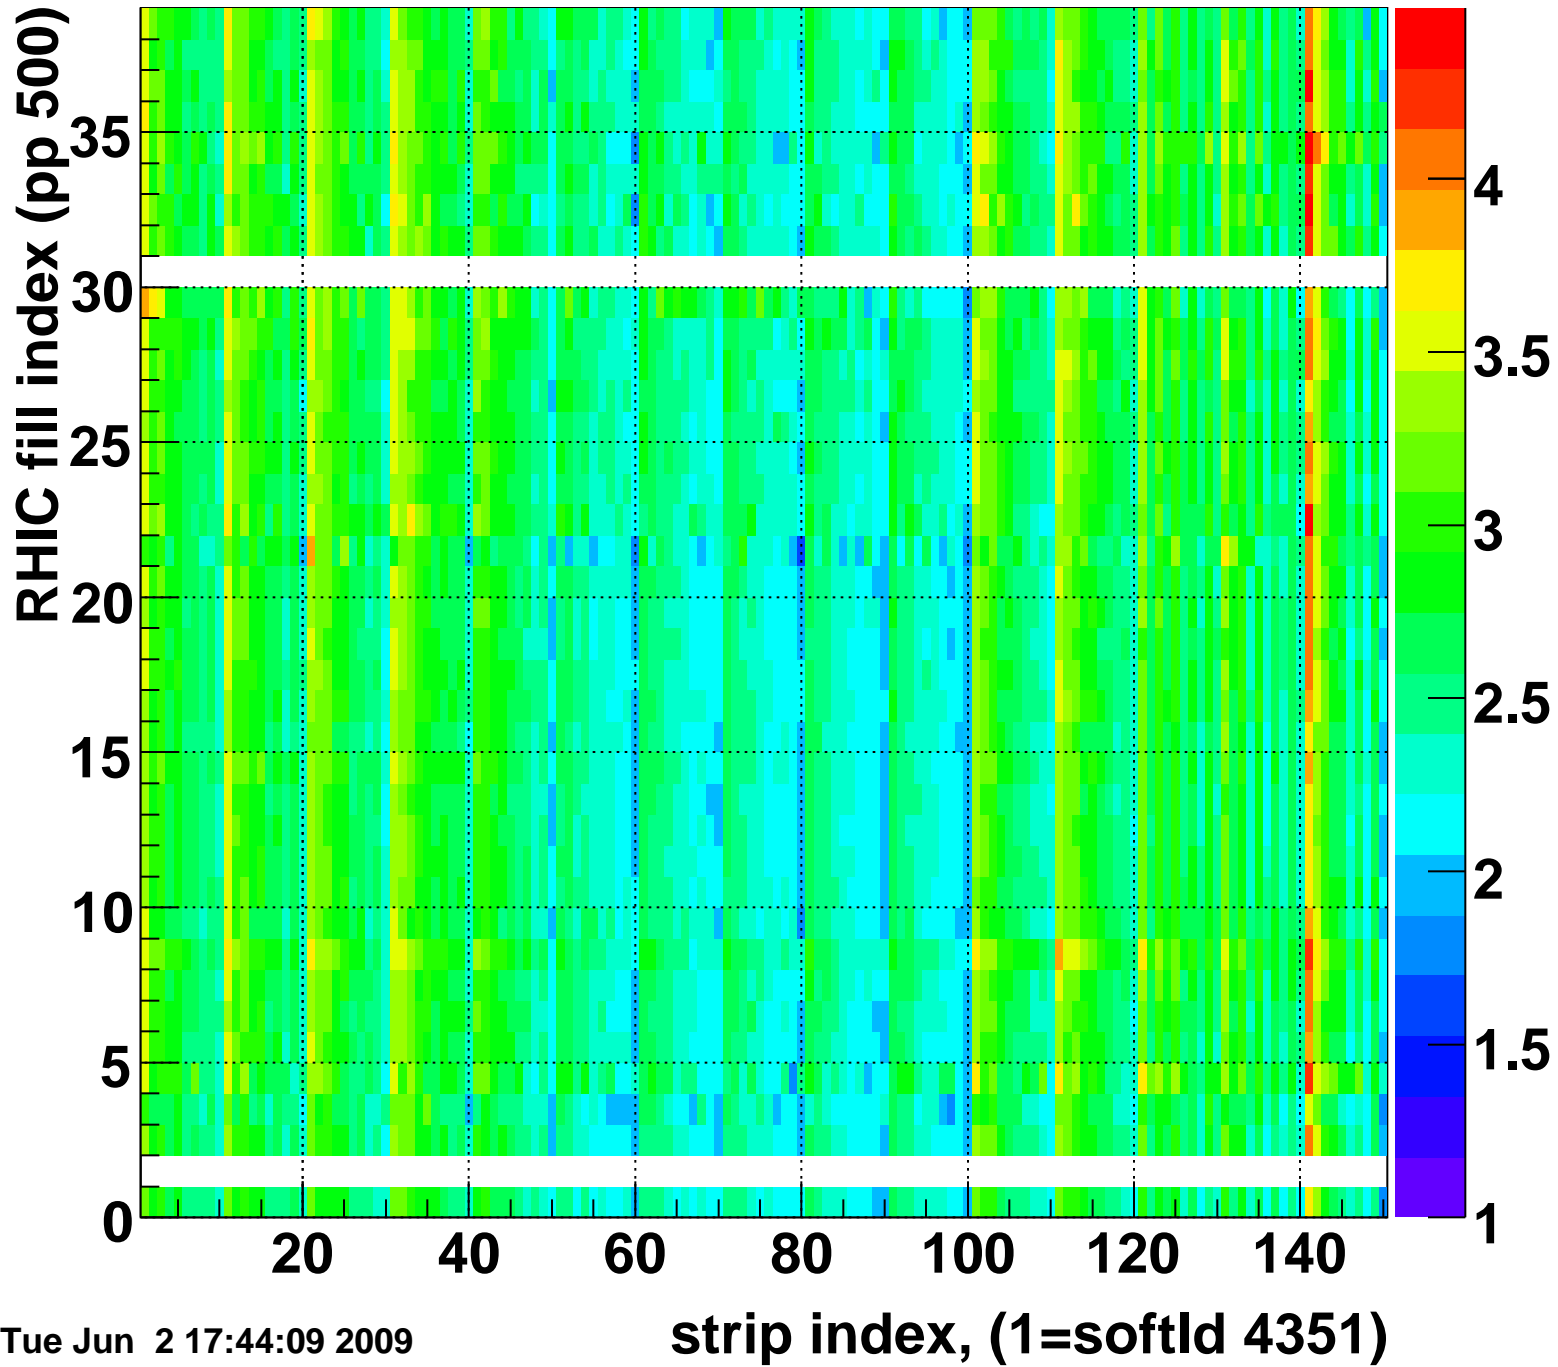

Rms of ped residuum (ADC), BSMDE mod=30, good strips

Entries 5470

Tue Jun 2 17:44:09 2009

Bad strips (color=error bits), BSMDE mod=30

Entries 380

Mpv of ped residuum (ADC), BSMDP mod=30, good strips

Entries 36

Tue Jun 2 17:44:09 2009

Rms of ped residuum (ADC), BSMDP mod=30, good strips

Entries 5550

Tue Jun 2 17:44:09 2009

Bad strips (color=error bits), BSMDE mod=30

Entries 300

Tue Jun 2 17:44:09 2009