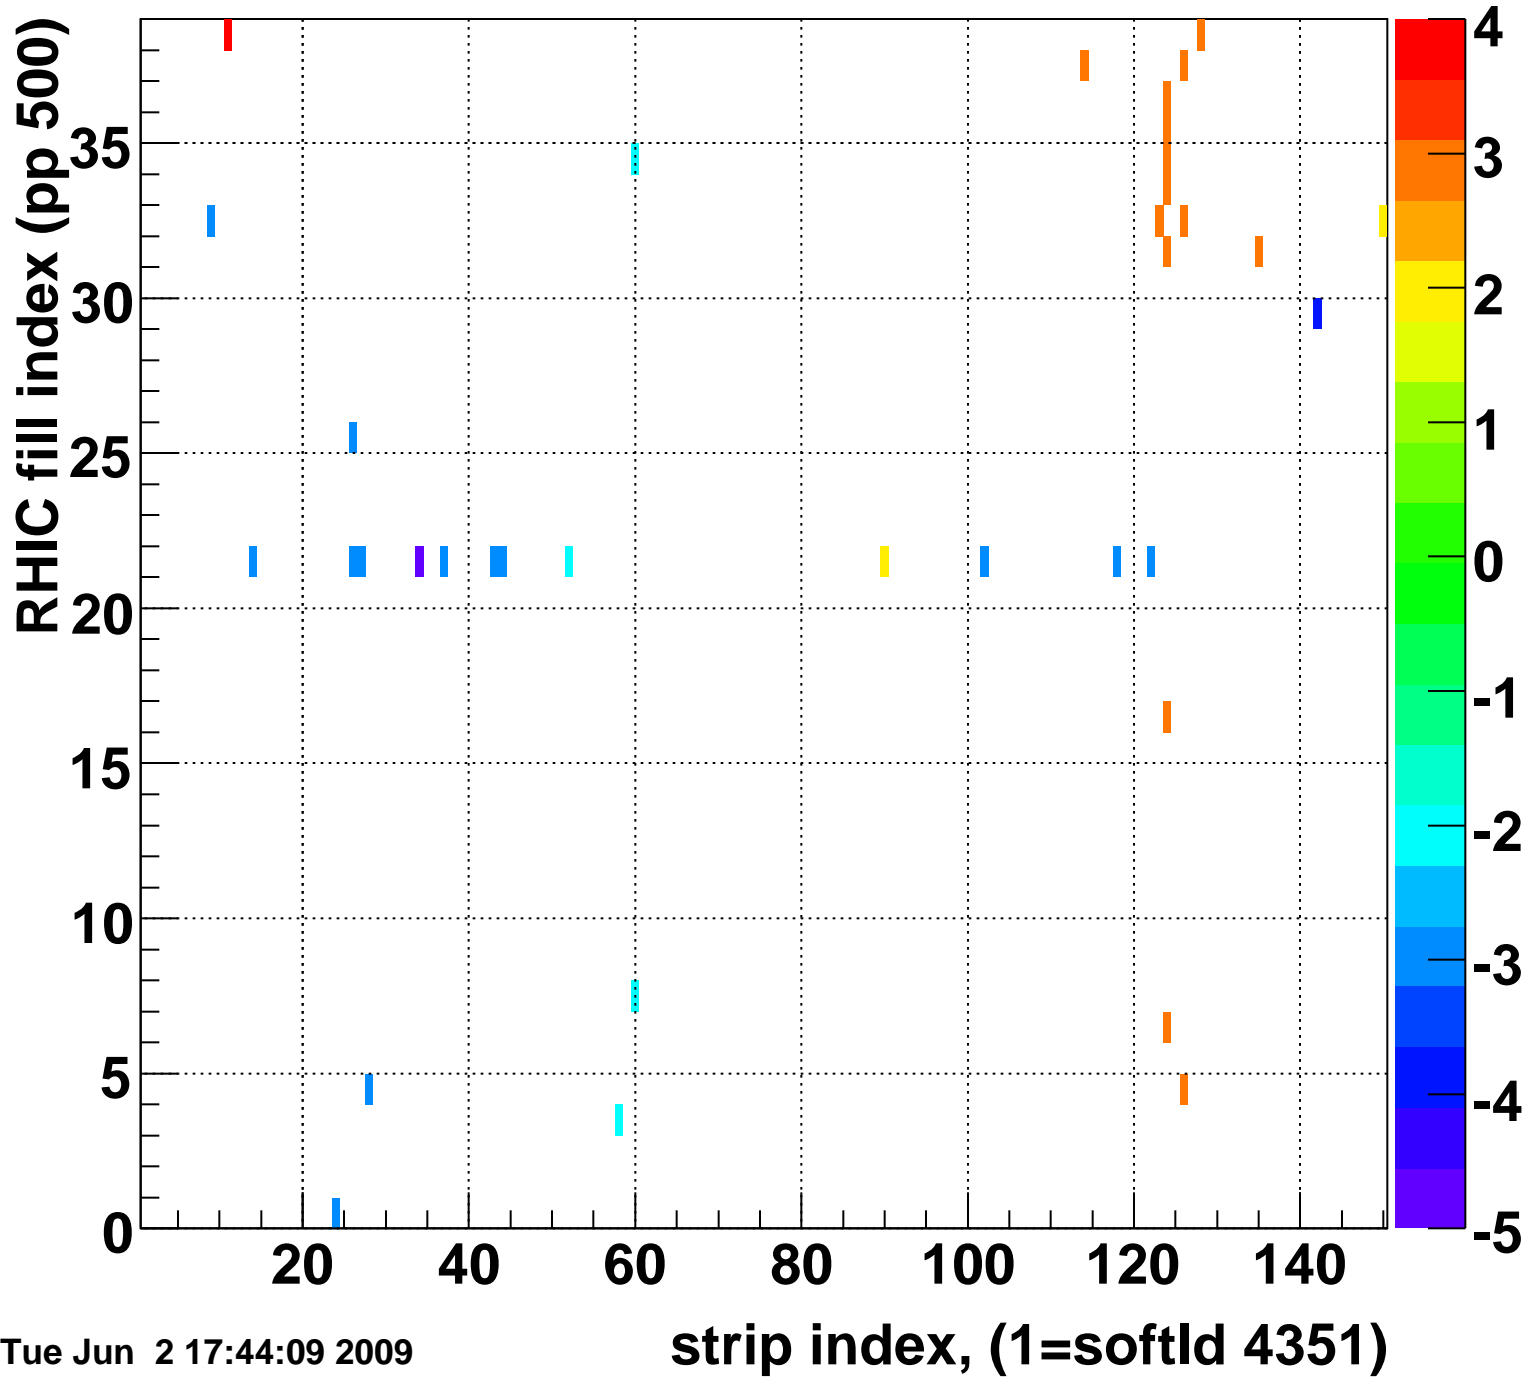

Rms of ped residuum (ADC), BSMDE mod=30, good strips

Entries 5470

Tue Jun 2 17:44:09 2009

Bad strips (color=error bits), BSMDE mod=30

Entries 380

Mpv of ped residuum (ADC), BSMDP mod=30, good strips

Entries 36

Tue Jun 2 17:44:09 2009

Rms of ped residuum (ADC), BSMDP mod=30, good strips

Entries 5550

Tue Jun 2 17:44:09 2009

Bad strips (color=error bits), BSMDE mod=30

Entries 300

Tue Jun 2 17:44:09 2009