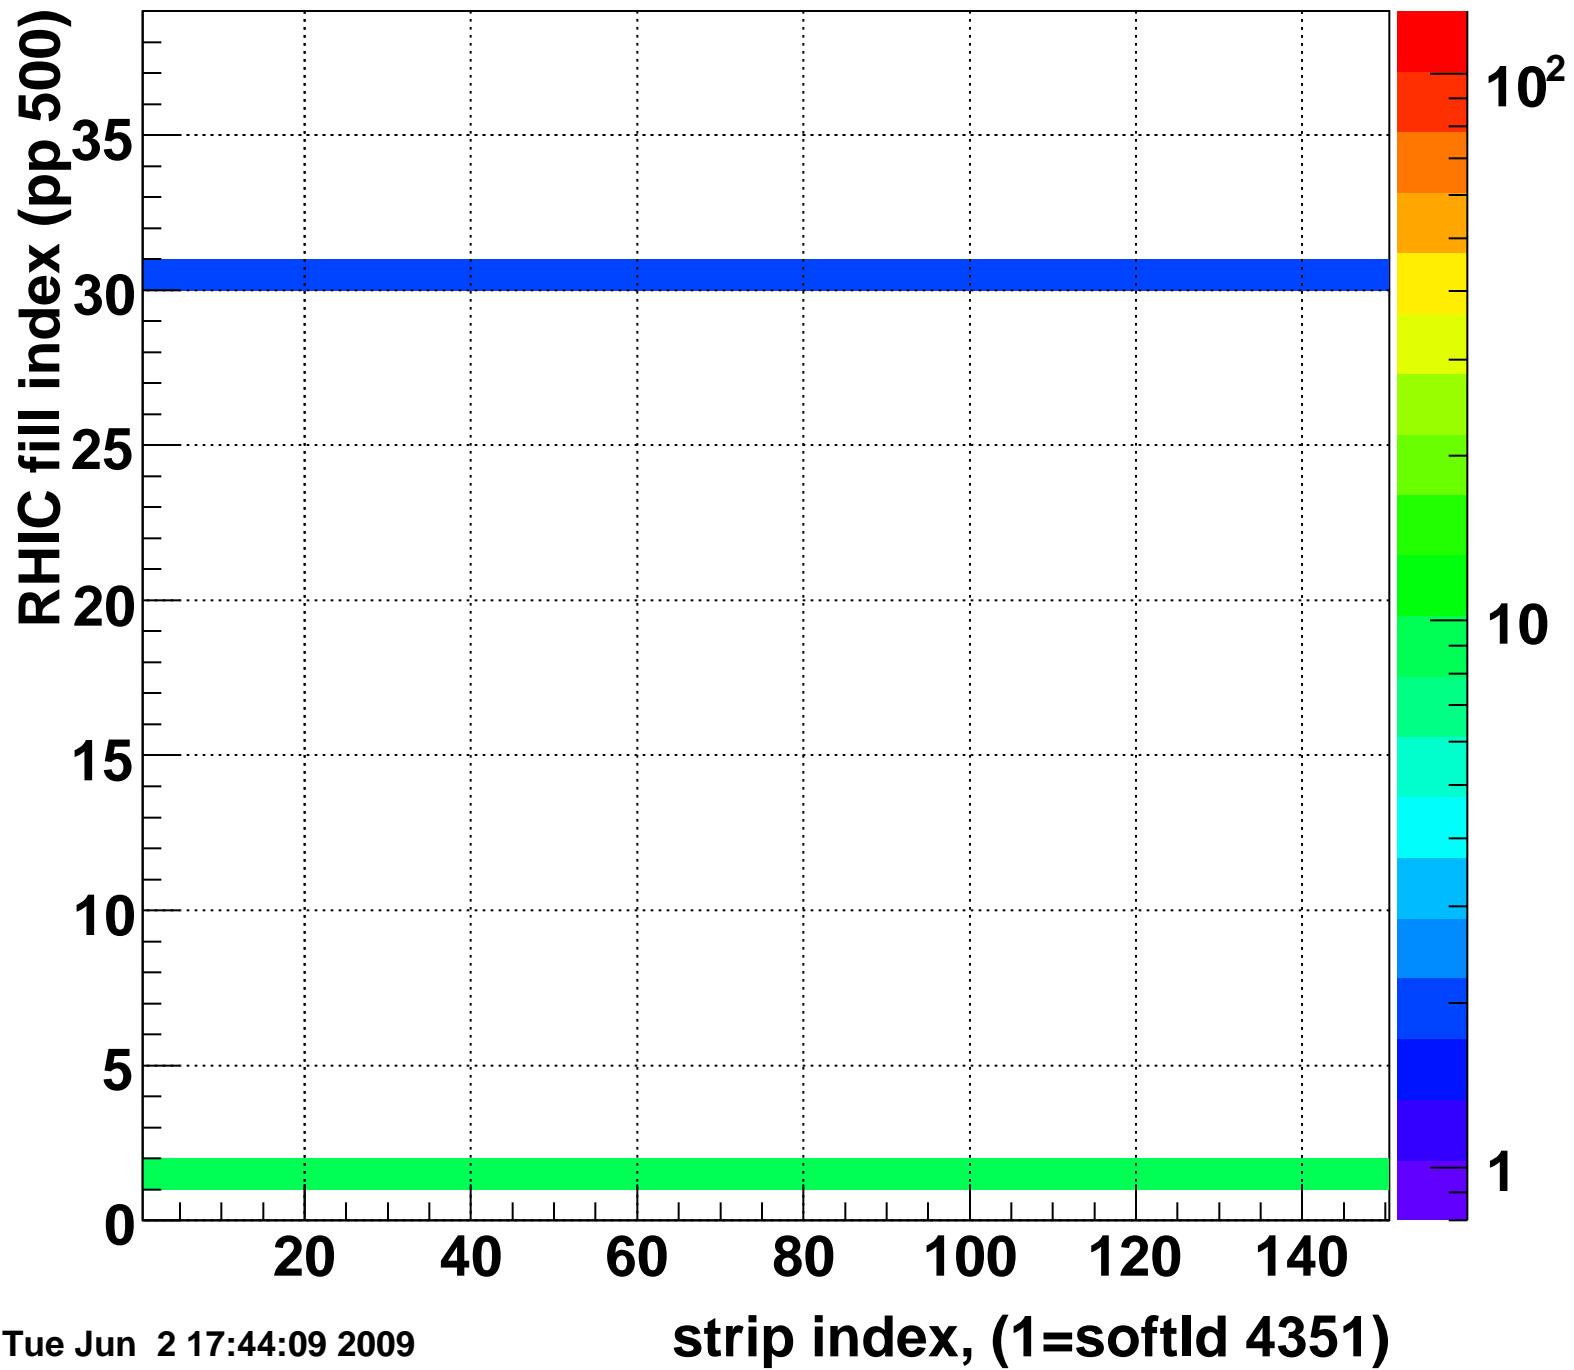

Rms of ped residuum (ADC), BSMDE mod=30, good strips

Entries 5470

Tue Jun 2 17:44:09 2009

Bad strips (color=error bits), BSMDE mod=30

Entries 380

Mpv of ped residuum (ADC), BSMDP mod=30, good strips

Entries 36

Tue Jun 2 17:44:09 2009

Rms of ped residuum (ADC), BSMDP mod=30, good strips

Entries 5550

Tue Jun 2 17:44:09 2009

Bad strips (color=error bits), BSMDE mod=30

Entries 300

Tue Jun 2 17:44:09 2009