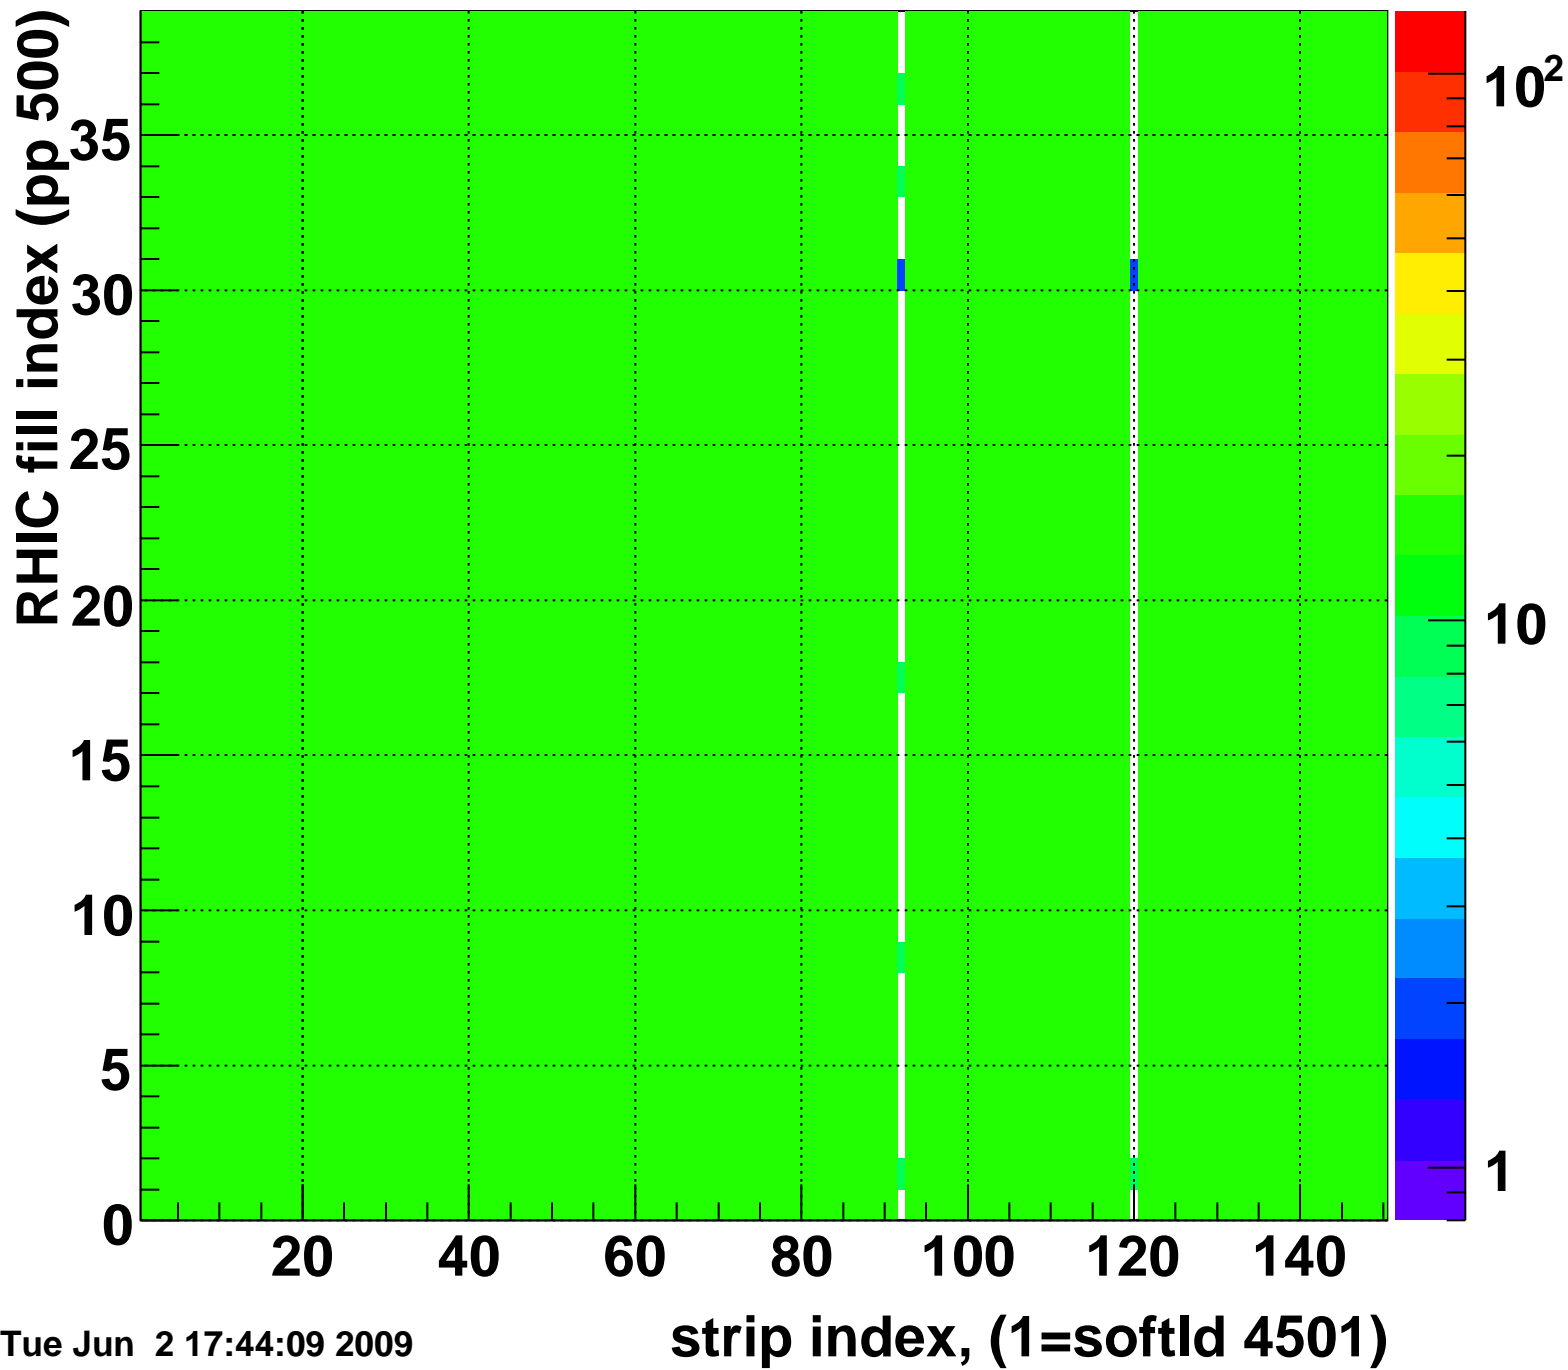

Mpv of ped residuum (ADC), BSMDE mod=31, good strips

Entries 13

Tue Jun 2 17:44:09 2009

Rms of ped residuum (ADC), BSMDE mod=31, good strips

Entries 70

Tue Jun 2 17:44:09 2009

Bad strips (color=error bits), BSMDE mod=31

Entries 5780

Tue Jun 2 17:44:09 2009

Mpv of ped residuum (ADC), BSMDP mod=31, good strips

Entries 33

Tue Jun 2 17:44:09 2009

Rms of ped residuum (ADC), BSMDP mod=31, good strips

Entries 5513

Tue Jun 2 17:44:09 2009

Bad strips (color=error bits), BSMDE mod=31

Entries 337

Tue Jun 2 17:44:09 2009