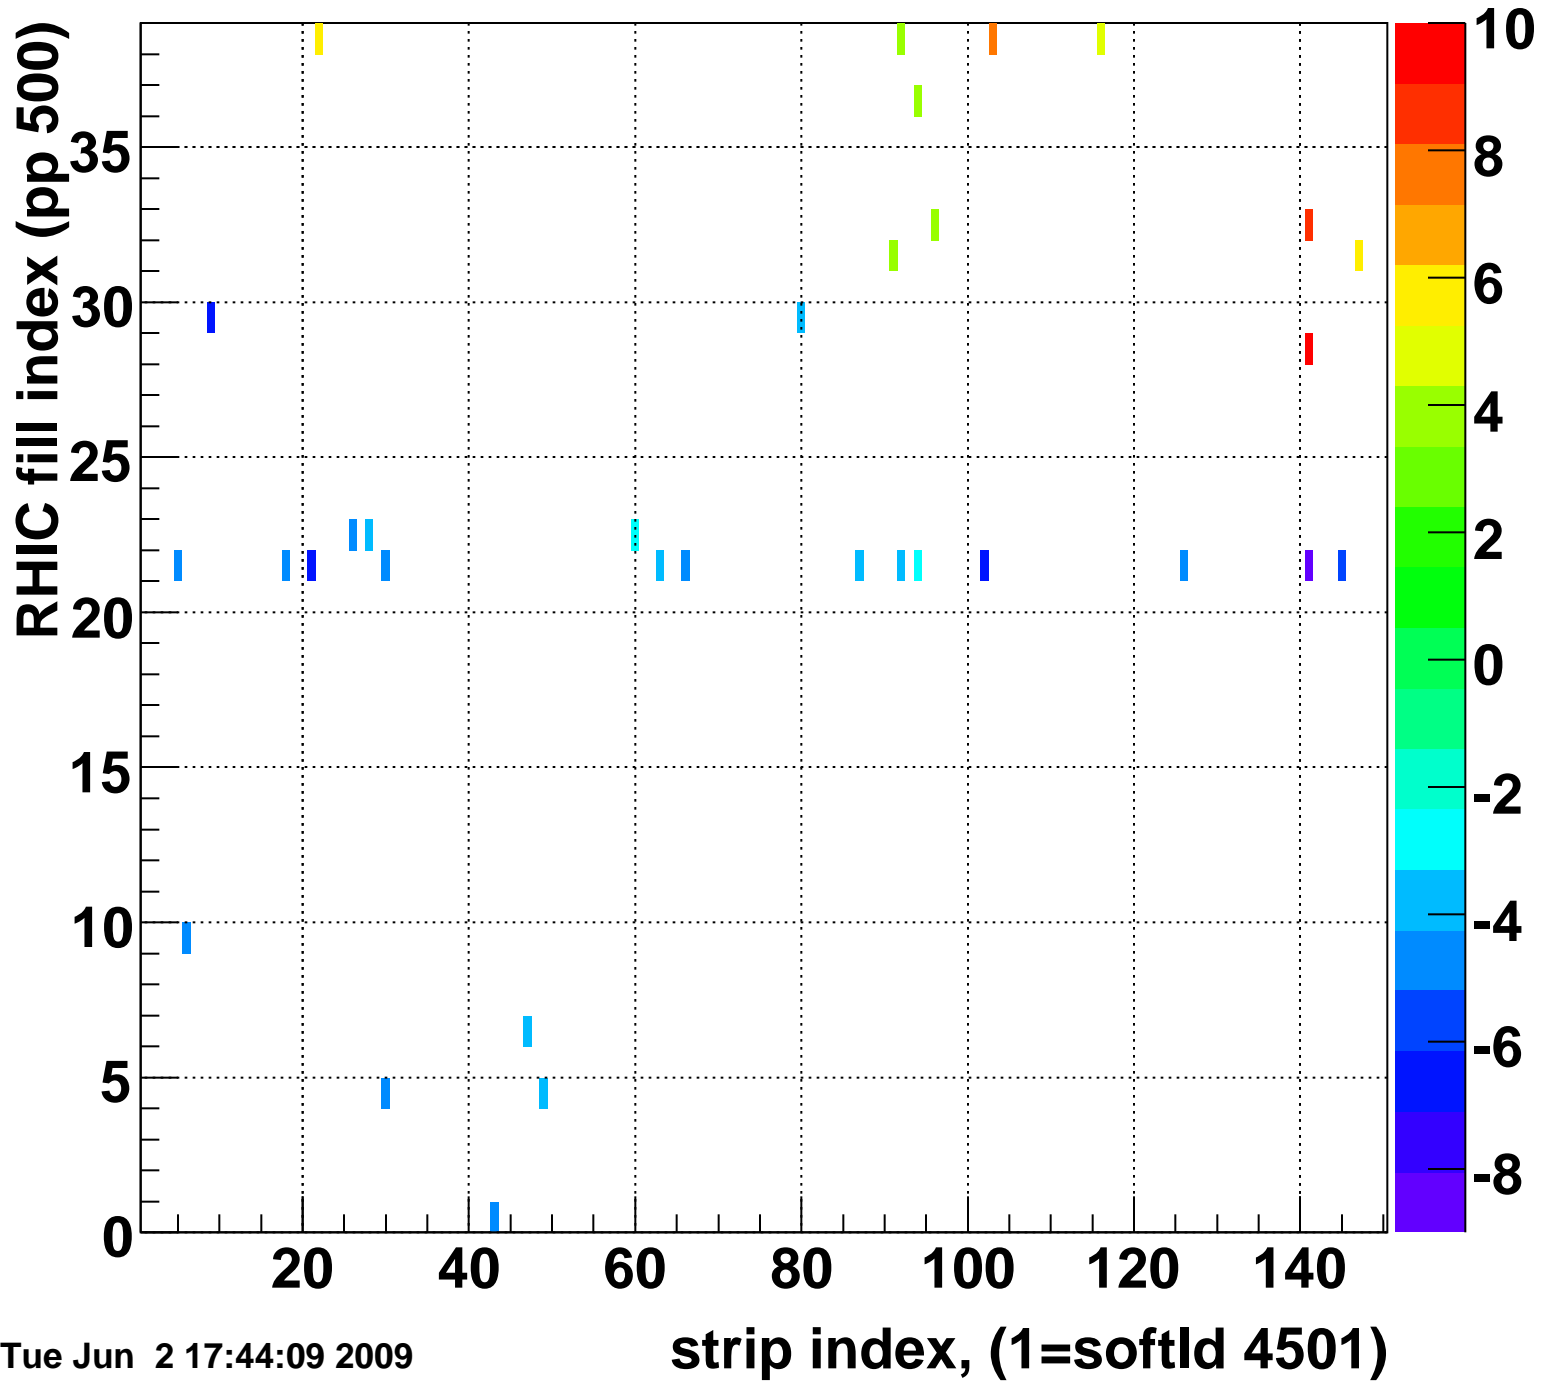

Mpv of ped residuum (ADC), BSMDE mod=31, good strips

Entries 13

Tue Jun 2 17:44:09 2009

Rms of ped residuum (ADC), BSMDE mod=31, good strips

Entries 70

Tue Jun 2 17:44:09 2009

Bad strips (color=error bits), BSMDE mod=31

Entries 5780

Tue Jun 2 17:44:09 2009

Mpv of ped residuum (ADC), BSMDP mod=31, good strips

Entries 33

Tue Jun 2 17:44:09 2009

Rms of ped residuum (ADC), BSMDP mod=31, good strips

Entries 5513

Tue Jun 2 17:44:09 2009

Bad strips (color=error bits), BSMDE mod=31

Entries 337

Tue Jun 2 17:44:09 2009