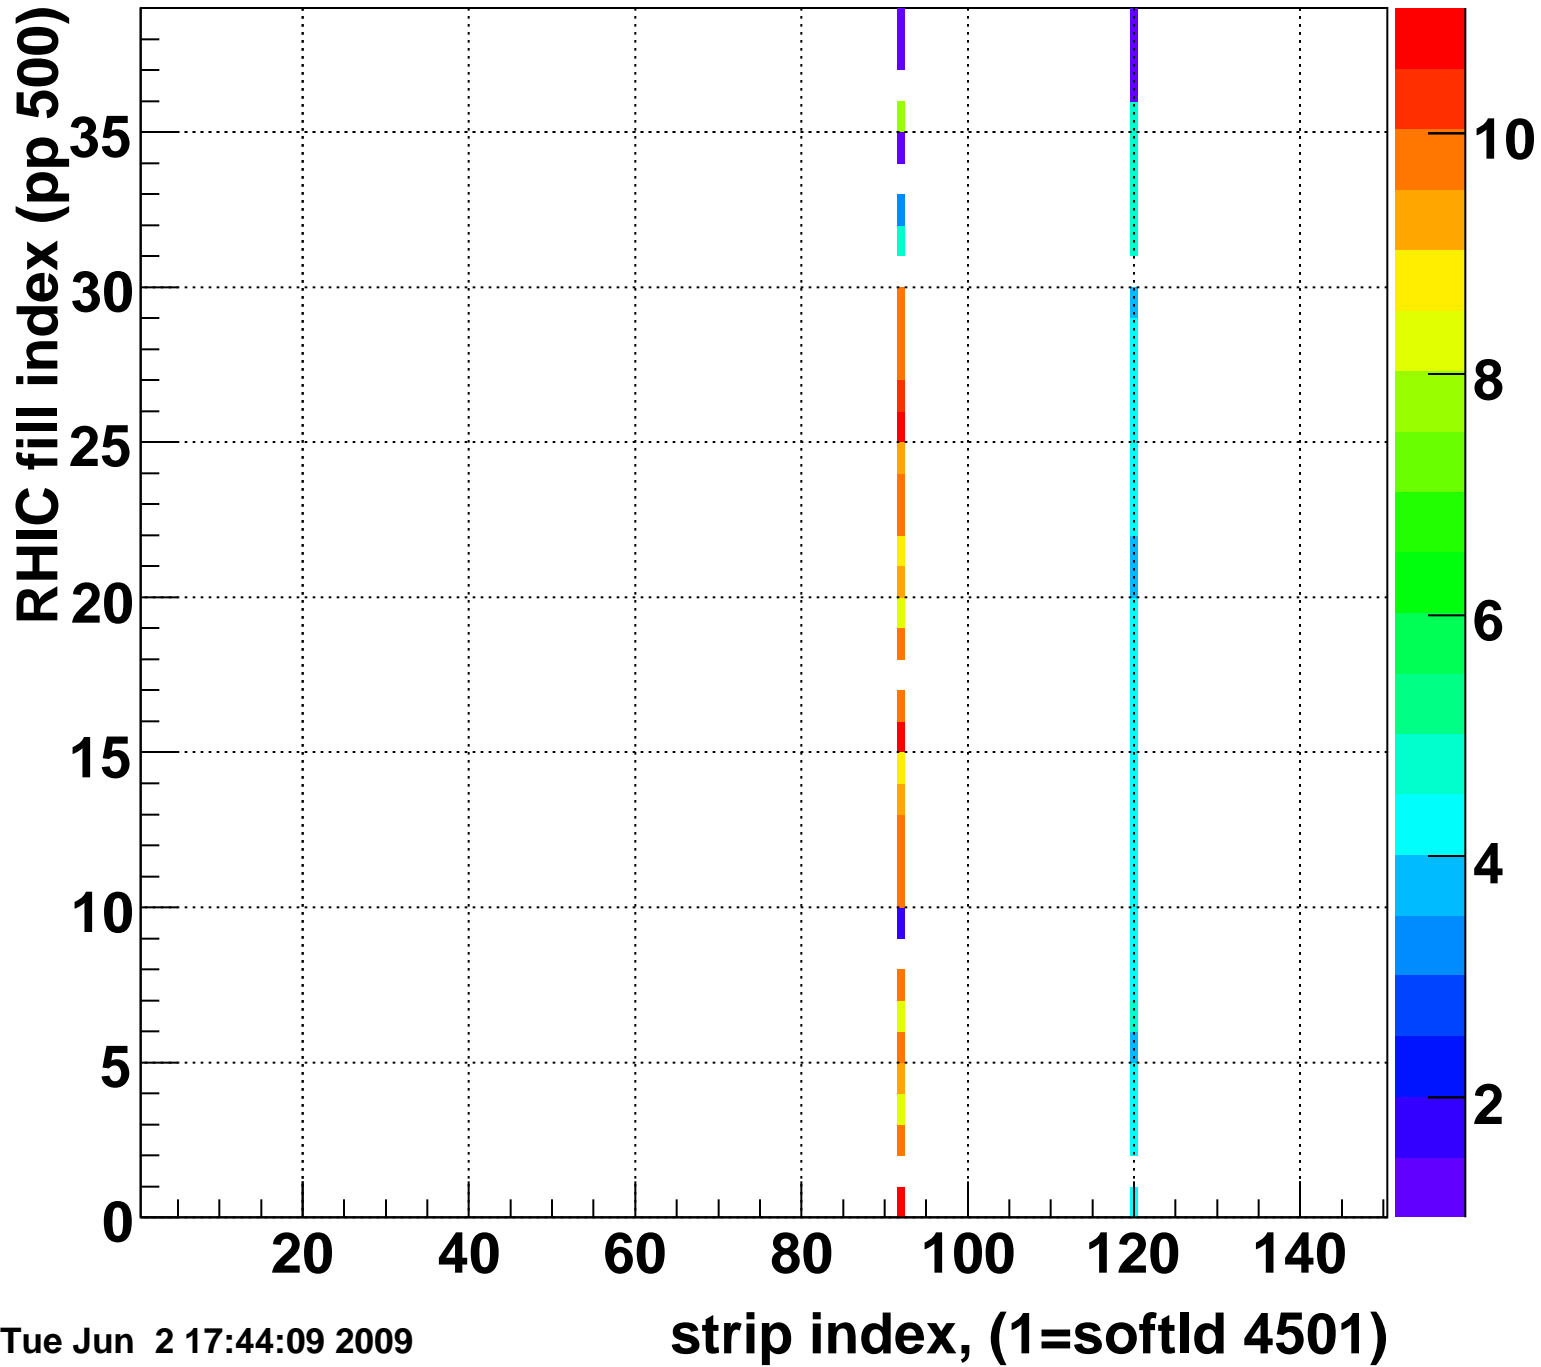

Mpv of ped residuum (ADC), BSMDE mod=31, good strips

Entries 13

Tue Jun 2 17:44:09 2009

Rms of ped residuum (ADC), BSMDE mod=31, good strips

Entries 70

Tue Jun 2 17:44:09 2009

Bad strips (color=error bits), BSMDE mod=31

Entries 5780

Tue Jun 2 17:44:09 2009

Mpv of ped residuum (ADC), BSMDP mod=31, good strips

Entries 33

Tue Jun 2 17:44:09 2009

Rms of ped residuum (ADC), BSMDP mod=31, good strips

Entries 5513

Tue Jun 2 17:44:09 2009

Bad strips (color=error bits), BSMDE mod=31

Entries 337

Tue Jun 2 17:44:09 2009