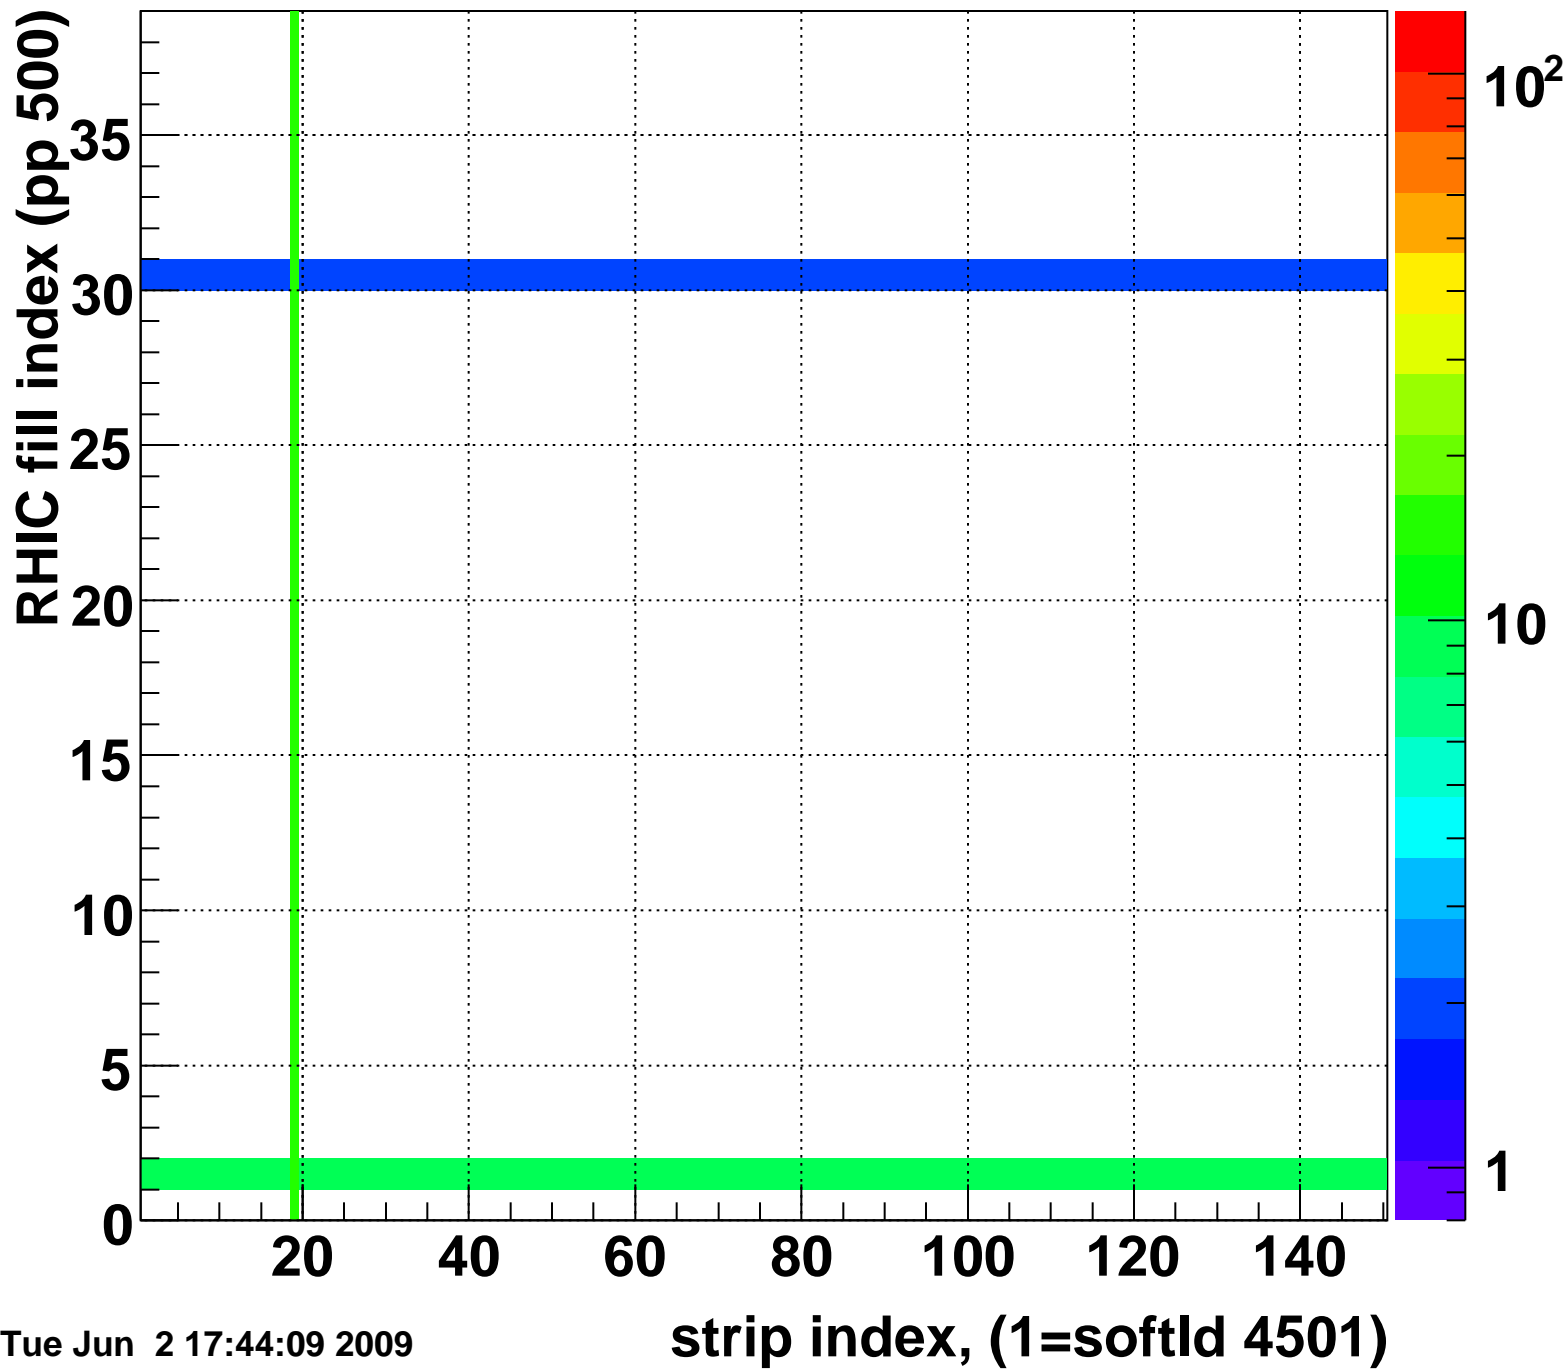

Mpv of ped residuum (ADC), BSMDE mod=31, good strips

Entries 13

Tue Jun 2 17:44:09 2009

Rms of ped residuum (ADC), BSMDE mod=31, good strips

Entries 70

Tue Jun 2 17:44:09 2009

Bad strips (color=error bits), BSMDE mod=31

Entries 5780

Tue Jun 2 17:44:09 2009

Mpv of ped residuum (ADC), BSMDP mod=31, good strips

Entries 33

Tue Jun 2 17:44:09 2009

Rms of ped residuum (ADC), BSMDP mod=31, good strips

Entries 5513

Tue Jun 2 17:44:09 2009

Bad strips (color=error bits), BSMDE mod=31

Entries 337

Tue Jun 2 17:44:09 2009