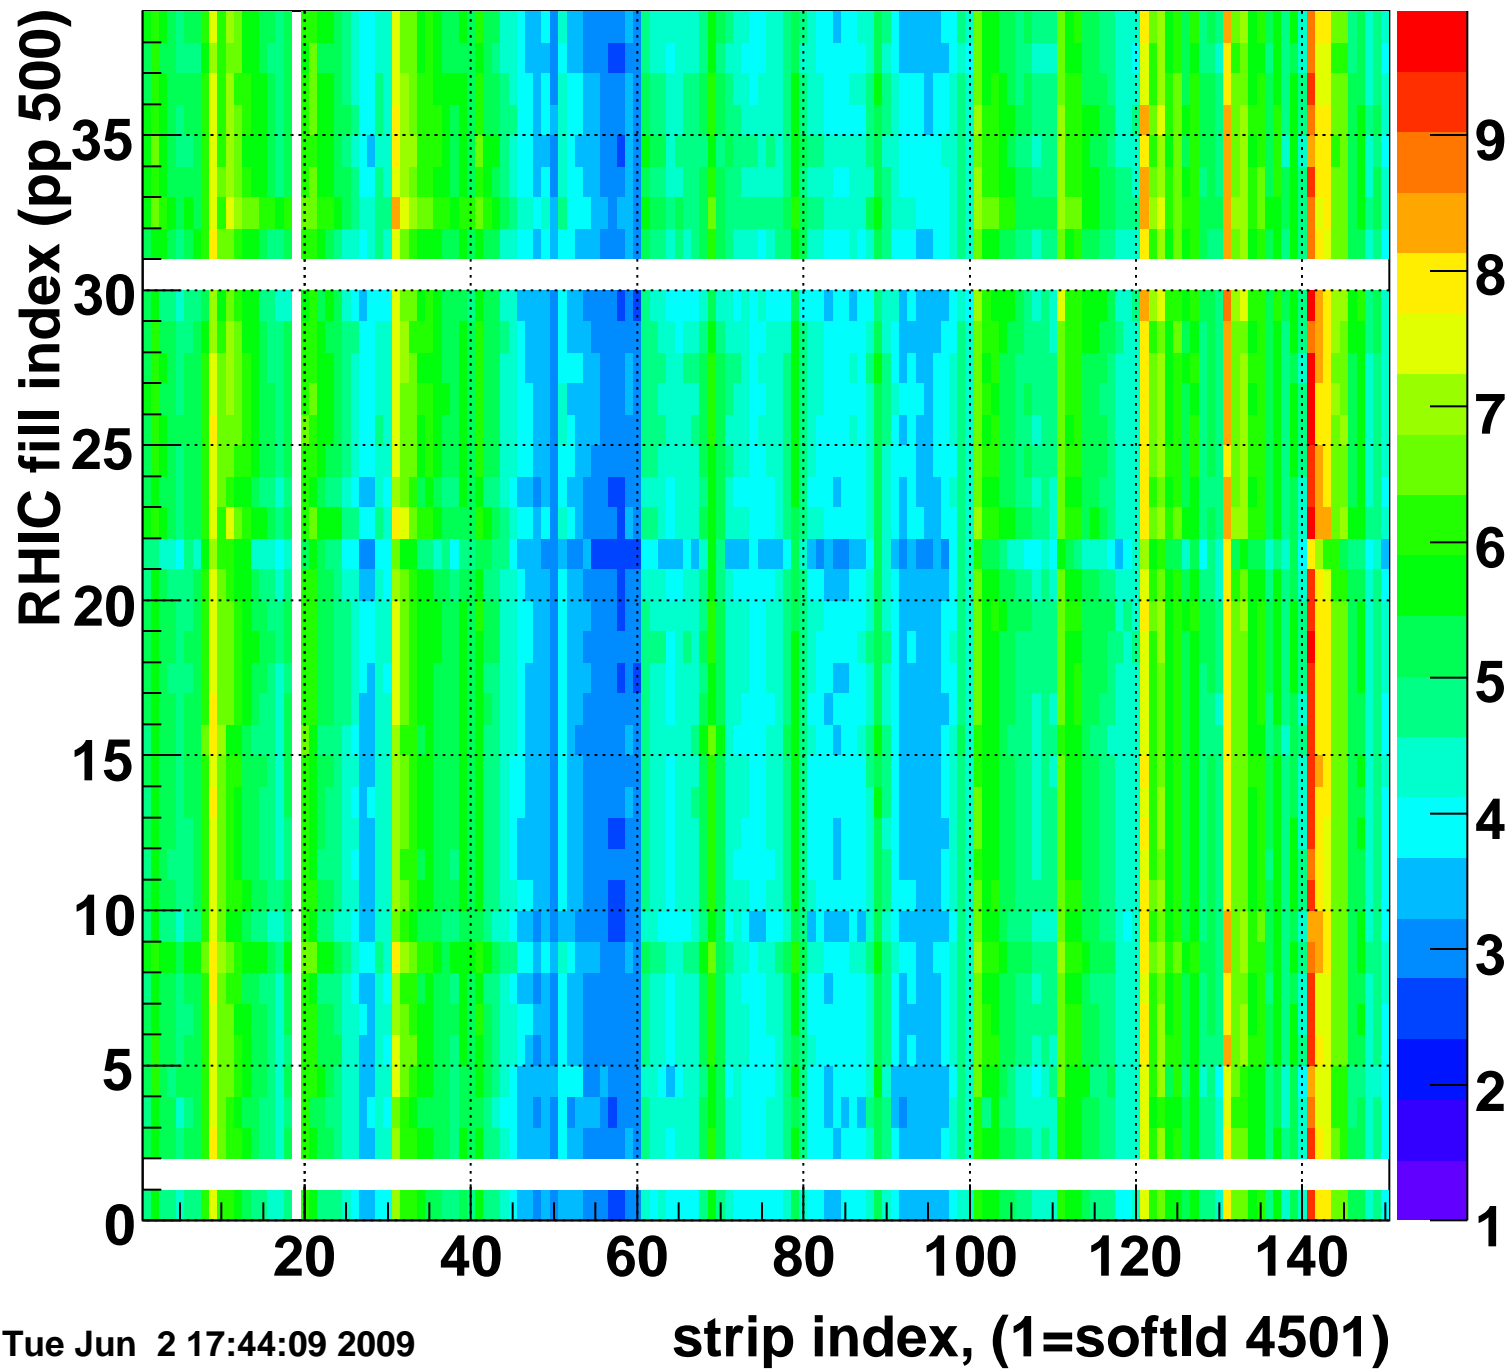

Mpv of ped residuum (ADC), BSMDE mod=31, good strips

Entries 13

Tue Jun 2 17:44:09 2009

Rms of ped residuum (ADC), BSMDE mod=31, good strips

Entries 70

Tue Jun 2 17:44:09 2009

Bad strips (color=error bits), BSMDE mod=31

Entries 5780

Tue Jun 2 17:44:09 2009

Mpv of ped residuum (ADC), BSMDP mod=31, good strips

Entries 33

Tue Jun 2 17:44:09 2009

Rms of ped residuum (ADC), BSMDP mod=31, good strips

Entries 5513

Tue Jun 2 17:44:09 2009

Bad strips (color=error bits), BSMDE mod=31

Entries 337

Tue Jun 2 17:44:09 2009