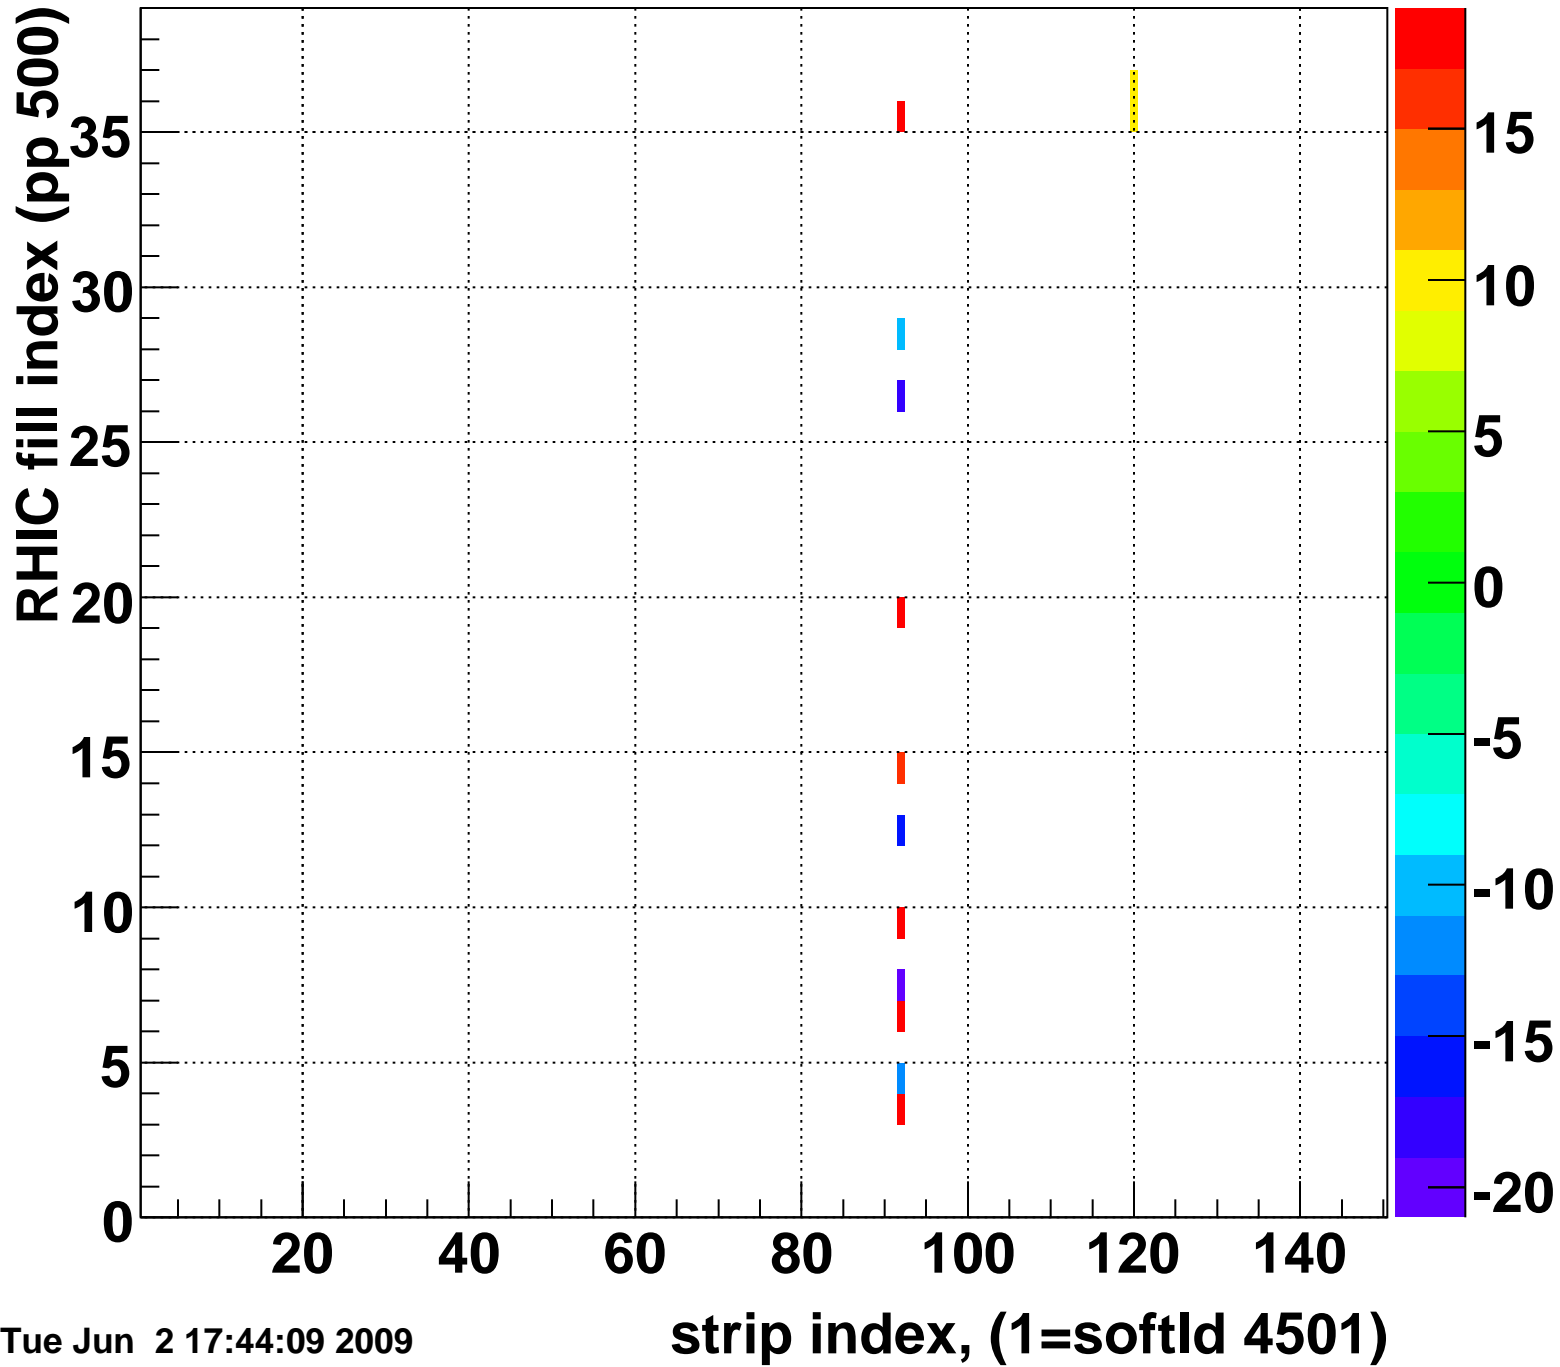

Mpv of ped residuum (ADC), BSMDE mod=31, good strips

Entries 13

Tue Jun 2 17:44:09 2009

Rms of ped residuum (ADC), BSMDE mod=31, good strips

Entries 70

Tue Jun 2 17:44:09 2009

Bad strips (color=error bits), BSMDE mod=31

Entries 5780

Tue Jun 2 17:44:09 2009

Mpv of ped residuum (ADC), BSMDP mod=31, good strips

Entries 33

Tue Jun 2 17:44:09 2009

Rms of ped residuum (ADC), BSMDP mod=31, good strips

Entries 5513

Tue Jun 2 17:44:09 2009

Bad strips (color=error bits), BSMDE mod=31

Entries 337

Tue Jun 2 17:44:09 2009