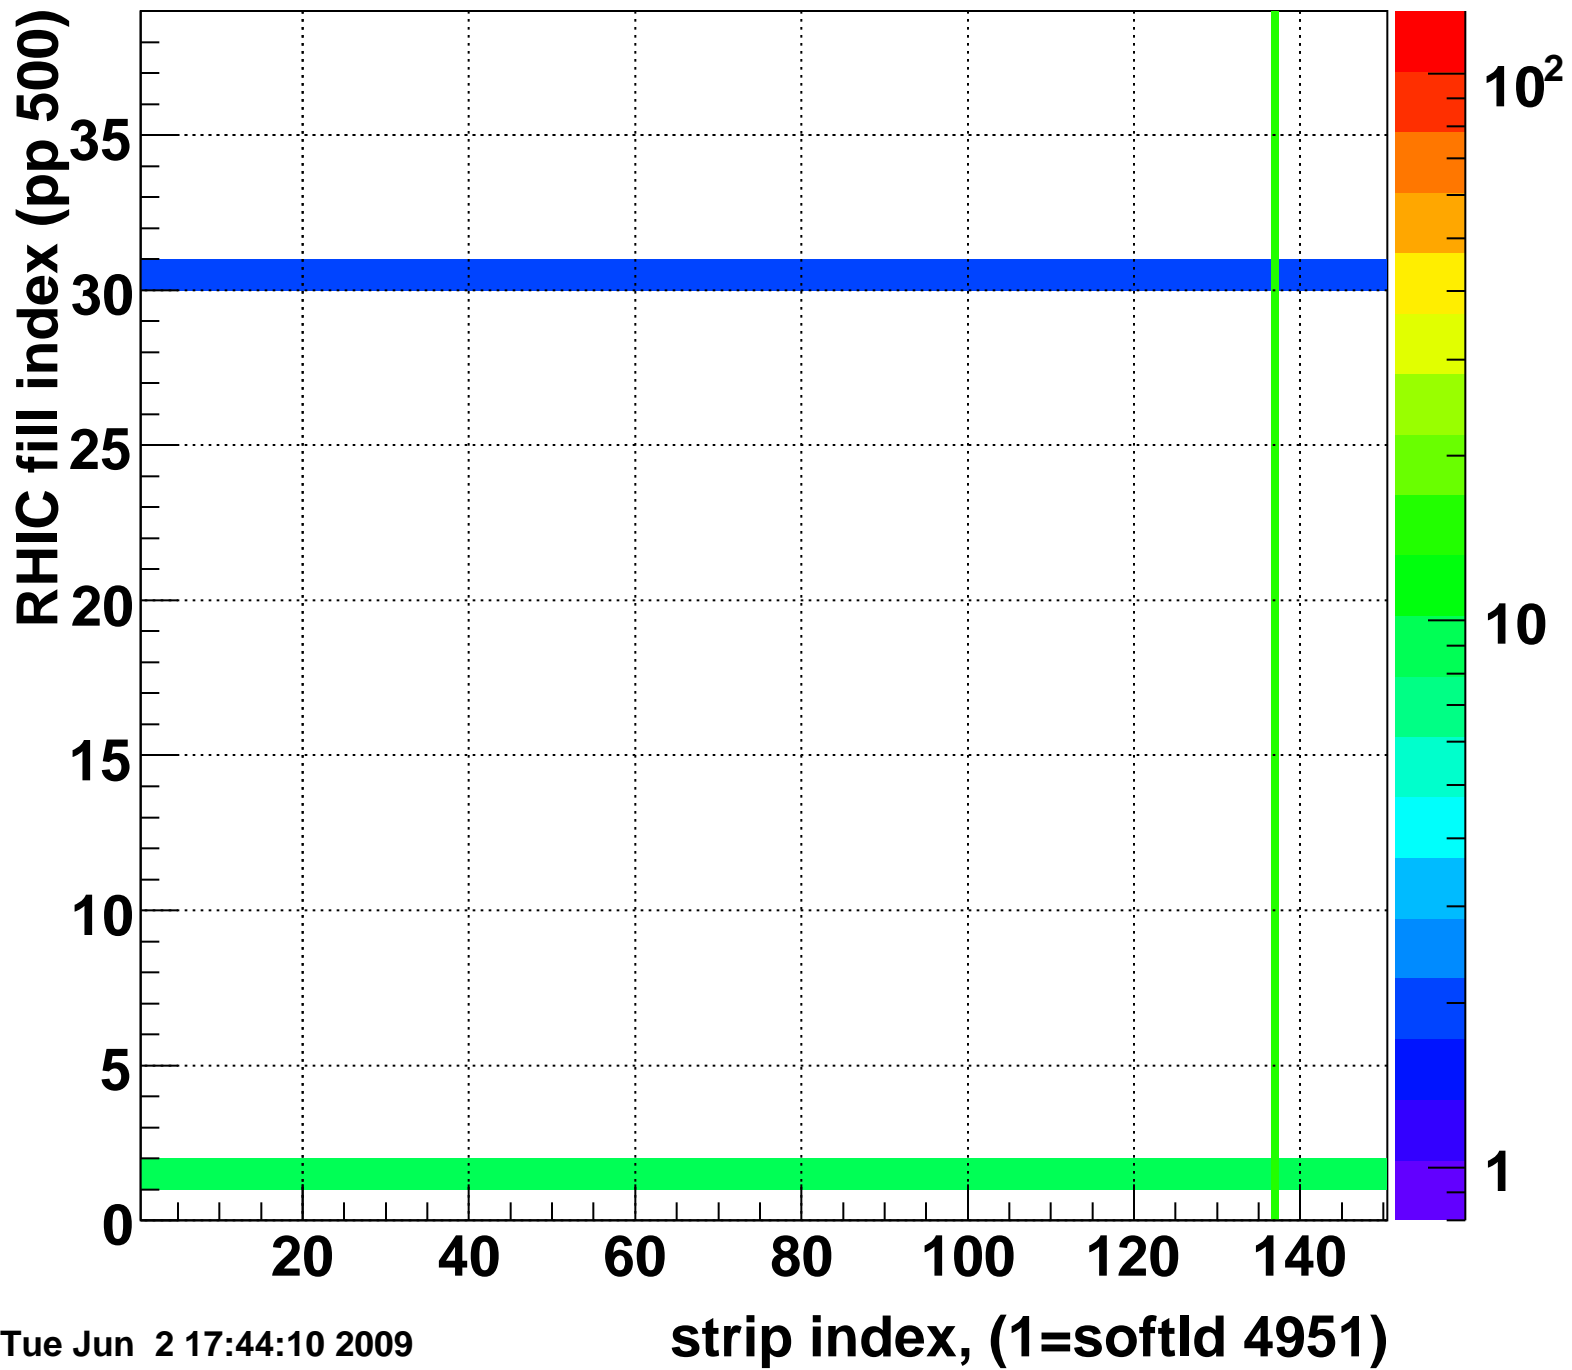

Mpv of ped residuum (ADC), BSMDE mod=34, good strips

Entries 25

Tue Jun 2 17:44:10 2009

Rms of ped residuum (ADC), BSMDE mod=34, good strips

Entries 5513

Tue Jun 2 17:44:10 2009

Bad strips (color=error bits), BSMDE mod=34

Entries 337

Tue Jun 2 17:44:10 2009

Rms of ped residuum (ADC), BSMDP mod=34, good strips

Entries 5550

Tue Jun 2 17:44:10 2009

Bad strips (color=error bits), BSMDE mod=34

Entries 300

Tue Jun 2 17:44:11 2009