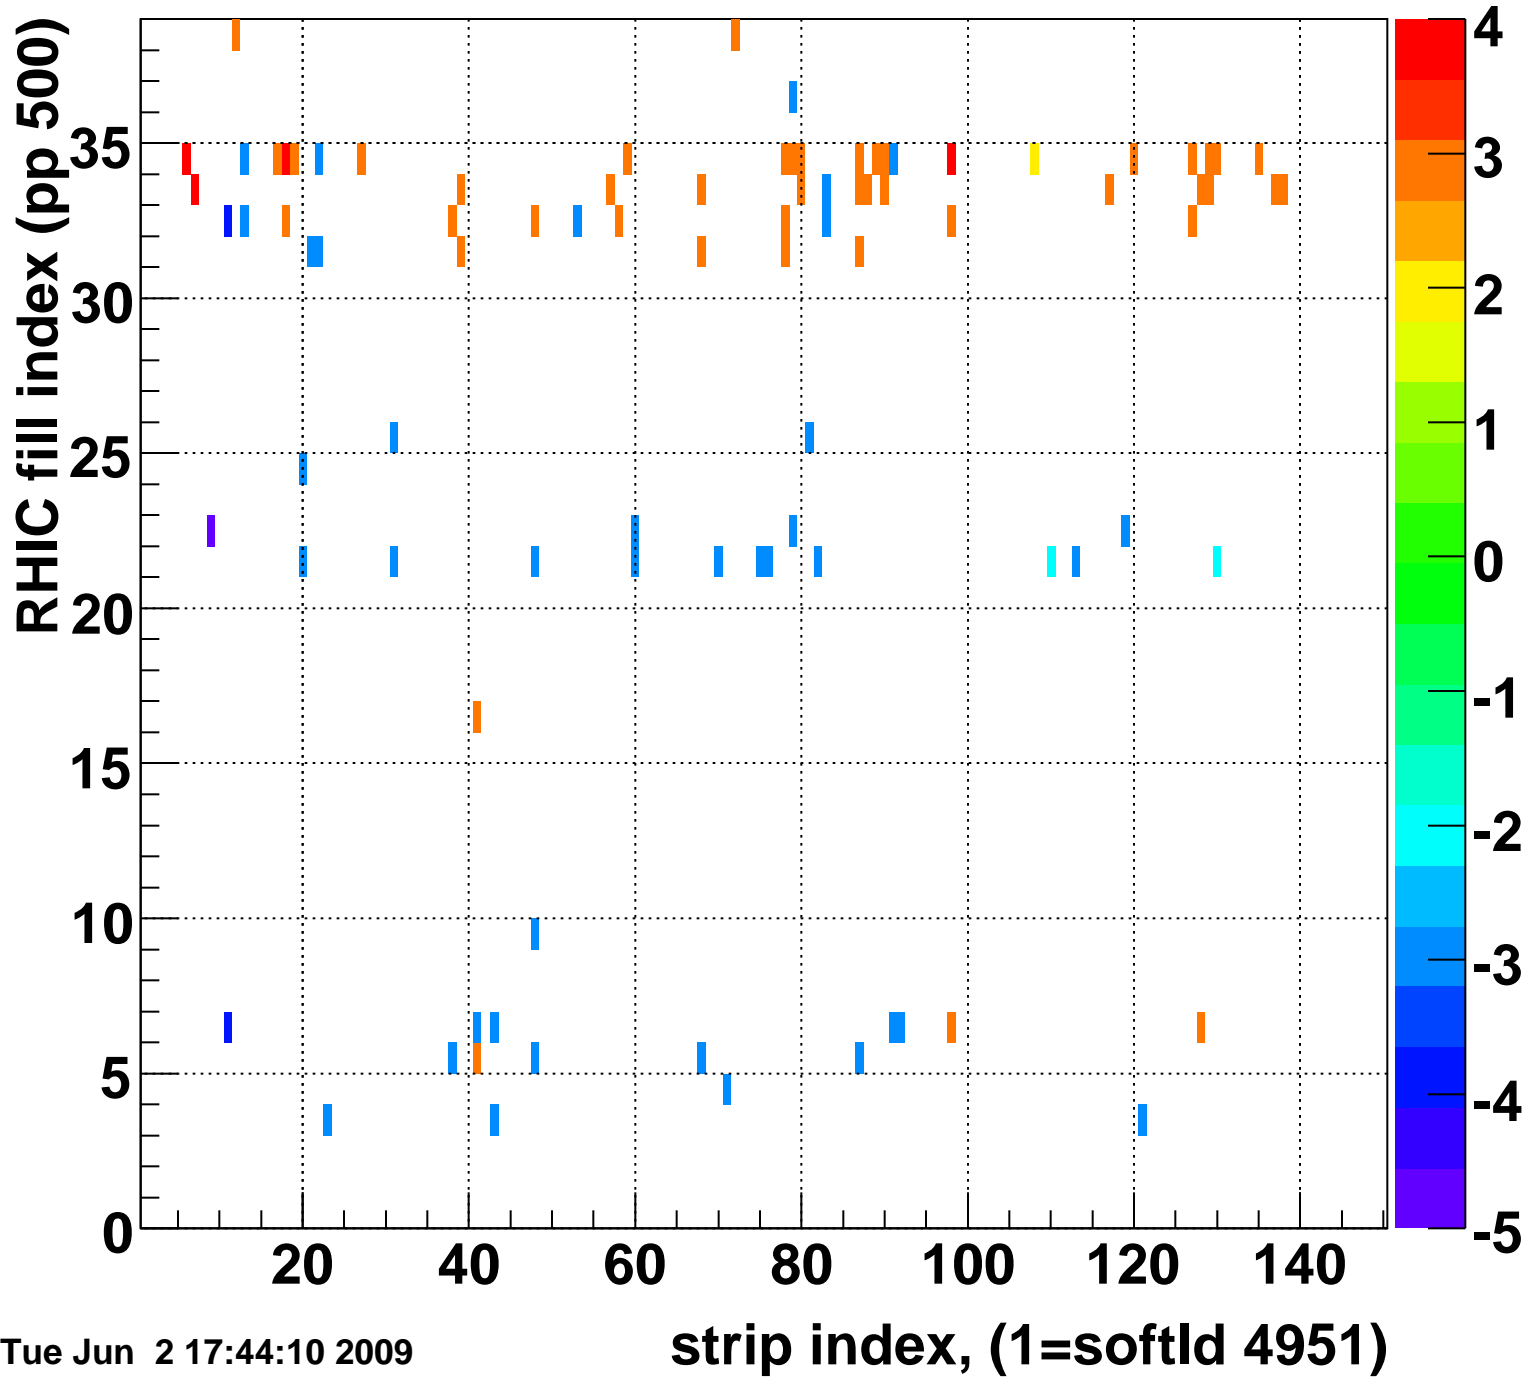

Mpv of ped residuum (ADC), BSMDE mod=34, good strips

Entries 25

Tue Jun 2 17:44:10 2009

Rms of ped residuum (ADC), BSMDE mod=34, good strips

Entries 5513

Tue Jun 2 17:44:10 2009

Bad strips (color=error bits), BSMDE mod=34

Entries 337

Tue Jun 2 17:44:10 2009

Rms of ped residuum (ADC), BSMDP mod=34, good strips

Entries 5550

Tue Jun 2 17:44:10 2009

Bad strips (color=error bits), BSMDE mod=34

Entries 300

Tue Jun 2 17:44:11 2009