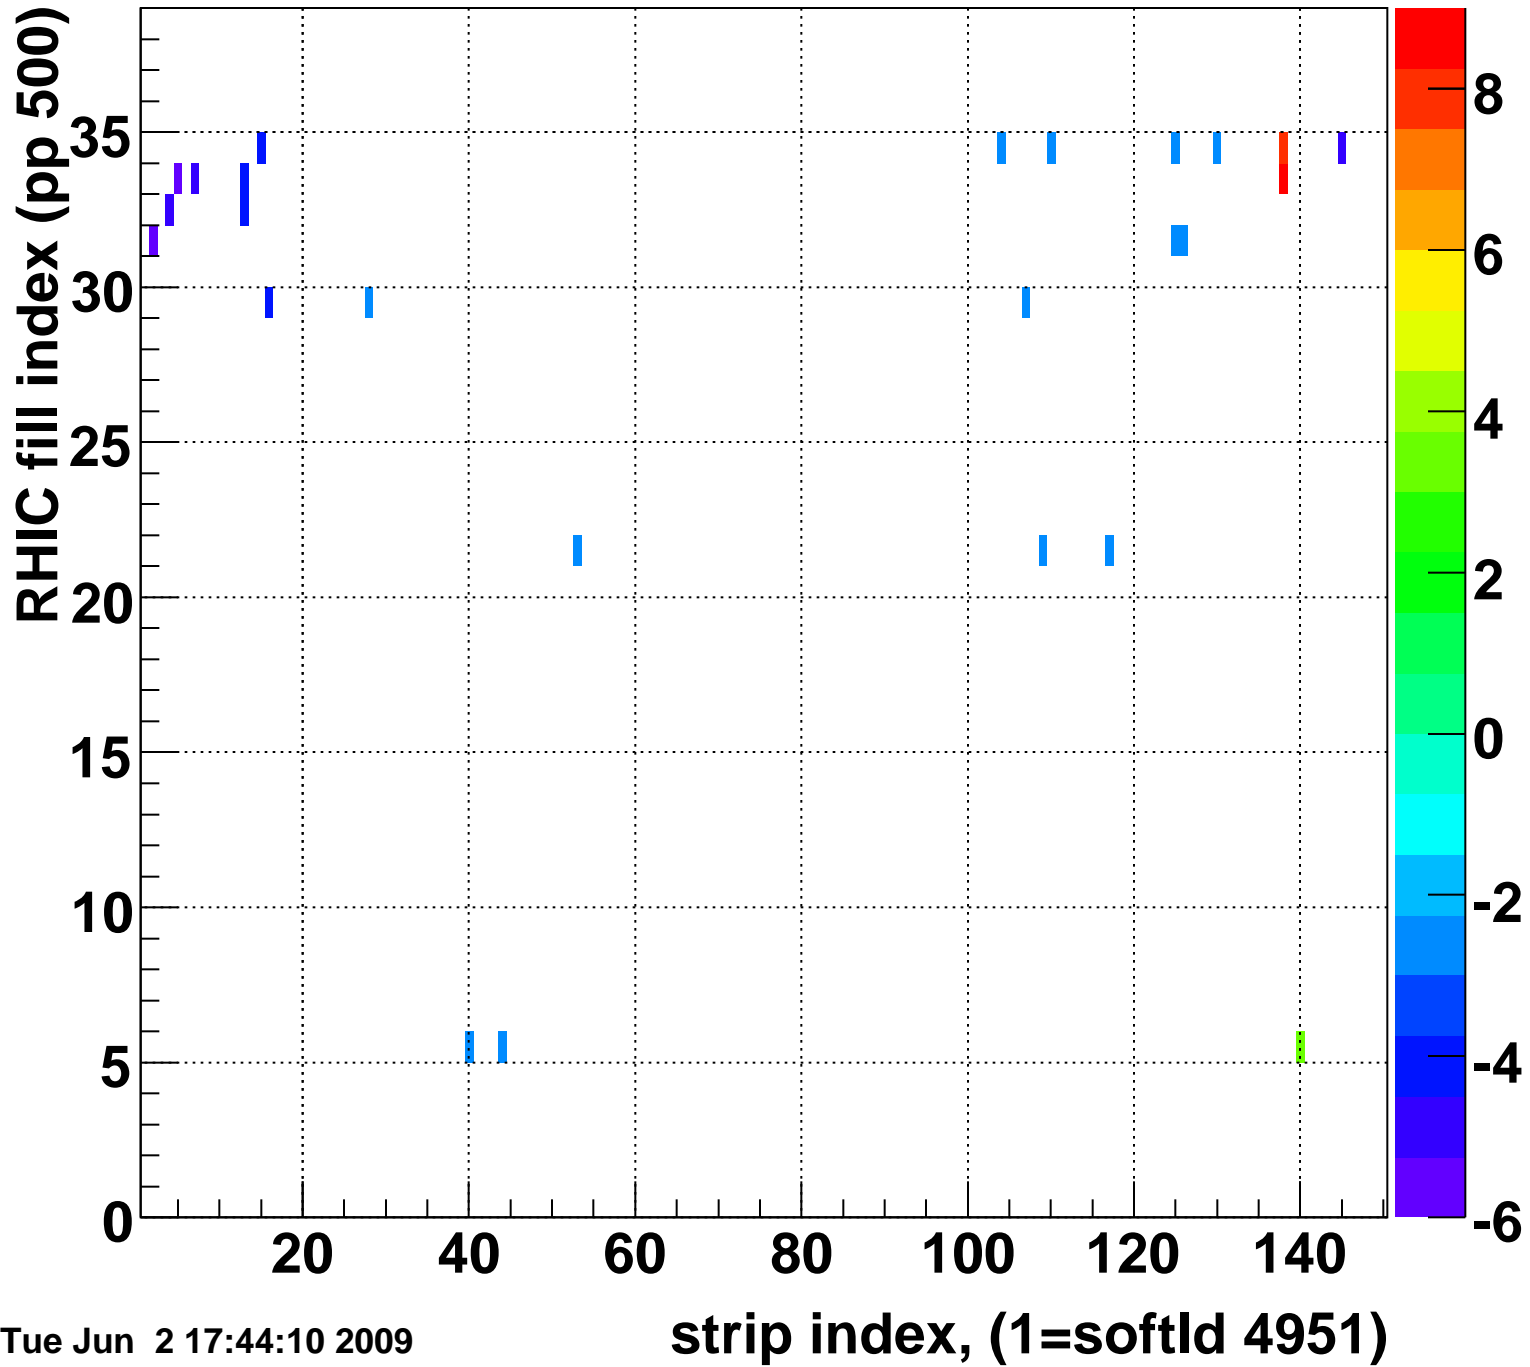

Mpv of ped residuum (ADC), BSMDE mod=34, good strips

Entries 25

Tue Jun 2 17:44:10 2009

Rms of ped residuum (ADC), BSMDE mod=34, good strips

Entries 5513

Tue Jun 2 17:44:10 2009

Bad strips (color=error bits), BSMDE mod=34

Entries 337

Tue Jun 2 17:44:10 2009

Rms of ped residuum (ADC), BSMDP mod=34, good strips

Entries 5550

Tue Jun 2 17:44:10 2009

Bad strips (color=error bits), BSMDE mod=34

Entries 300

Tue Jun 2 17:44:11 2009