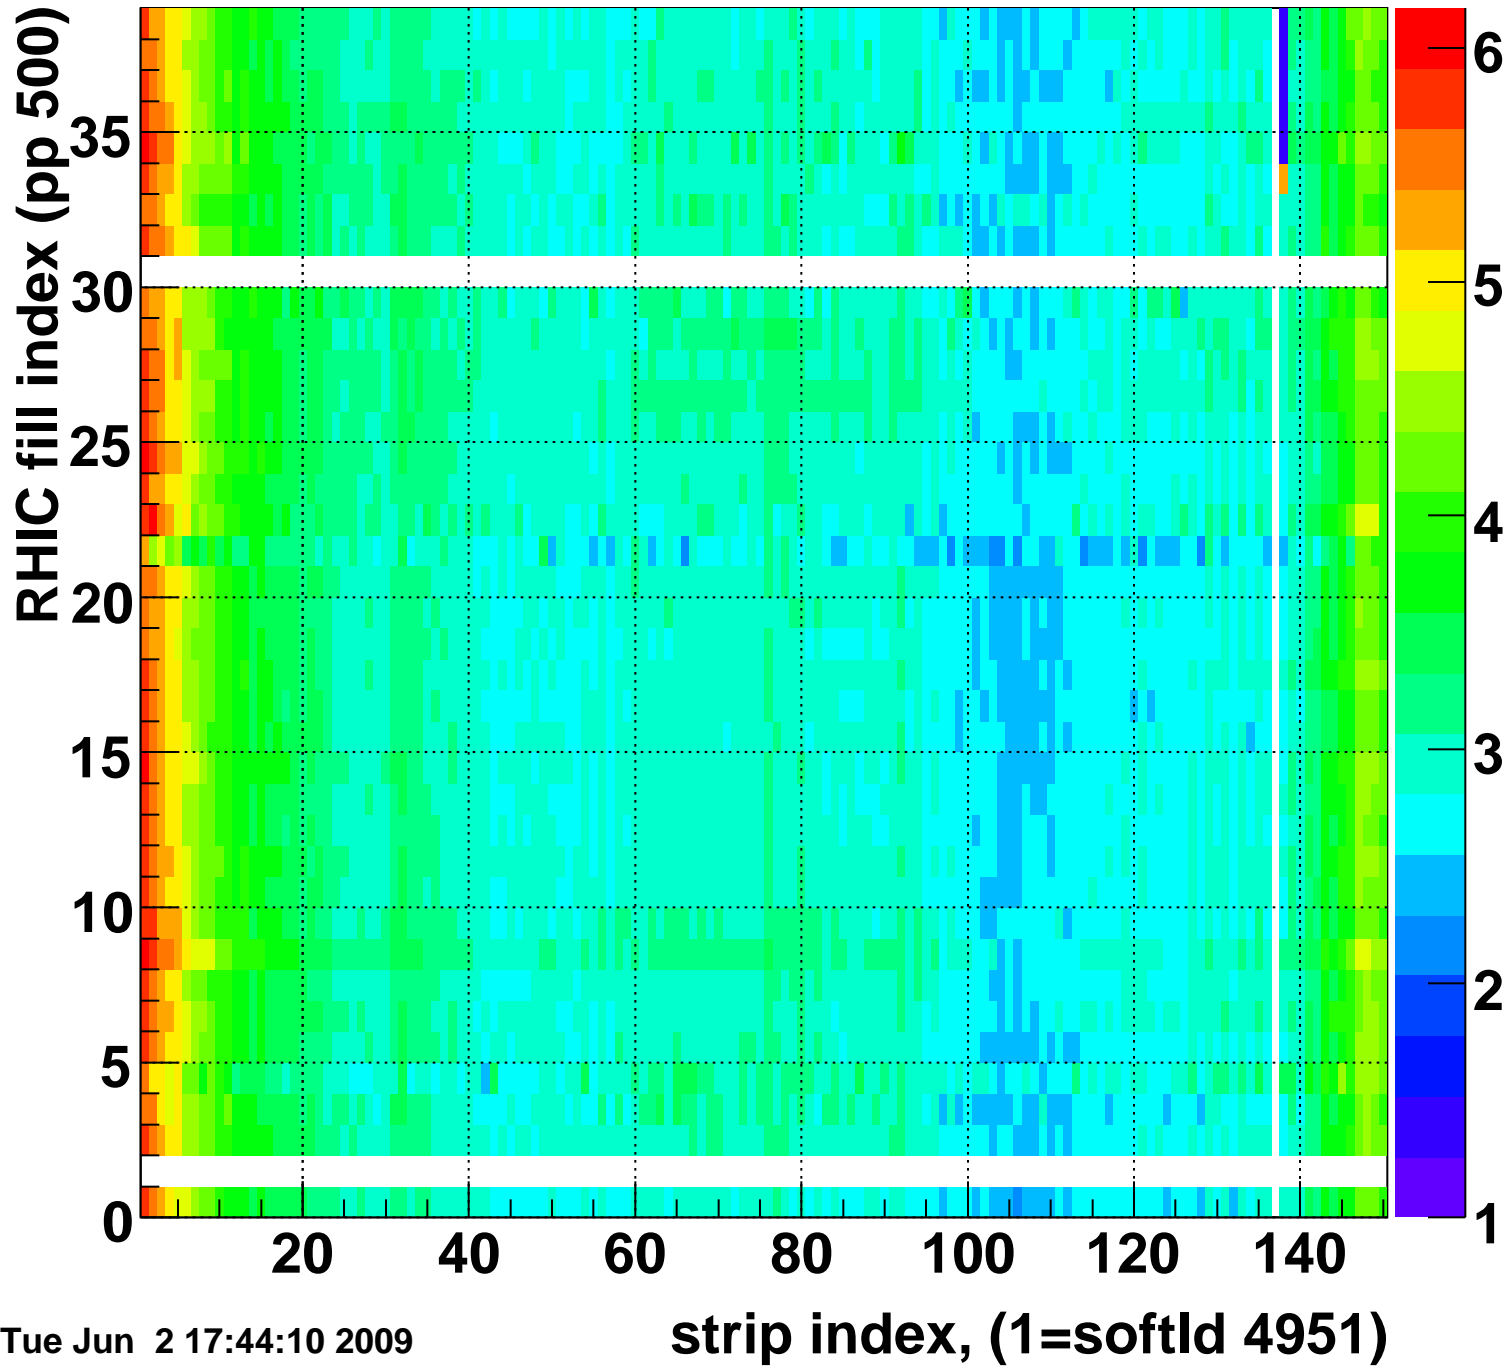

Mpv of ped residuum (ADC), BSMDE mod=34, good strips

Entries 25

Tue Jun 2 17:44:10 2009

Rms of ped residuum (ADC), BSMDE mod=34, good strips

Entries 5513

Tue Jun 2 17:44:10 2009

Bad strips (color=error bits), BSMDE mod=34

Entries 337

Tue Jun 2 17:44:10 2009

Rms of ped residuum (ADC), BSMDP mod=34, good strips

Entries 5550

Tue Jun 2 17:44:10 2009

Bad strips (color=error bits), BSMDE mod=34

Entries 300

Tue Jun 2 17:44:11 2009