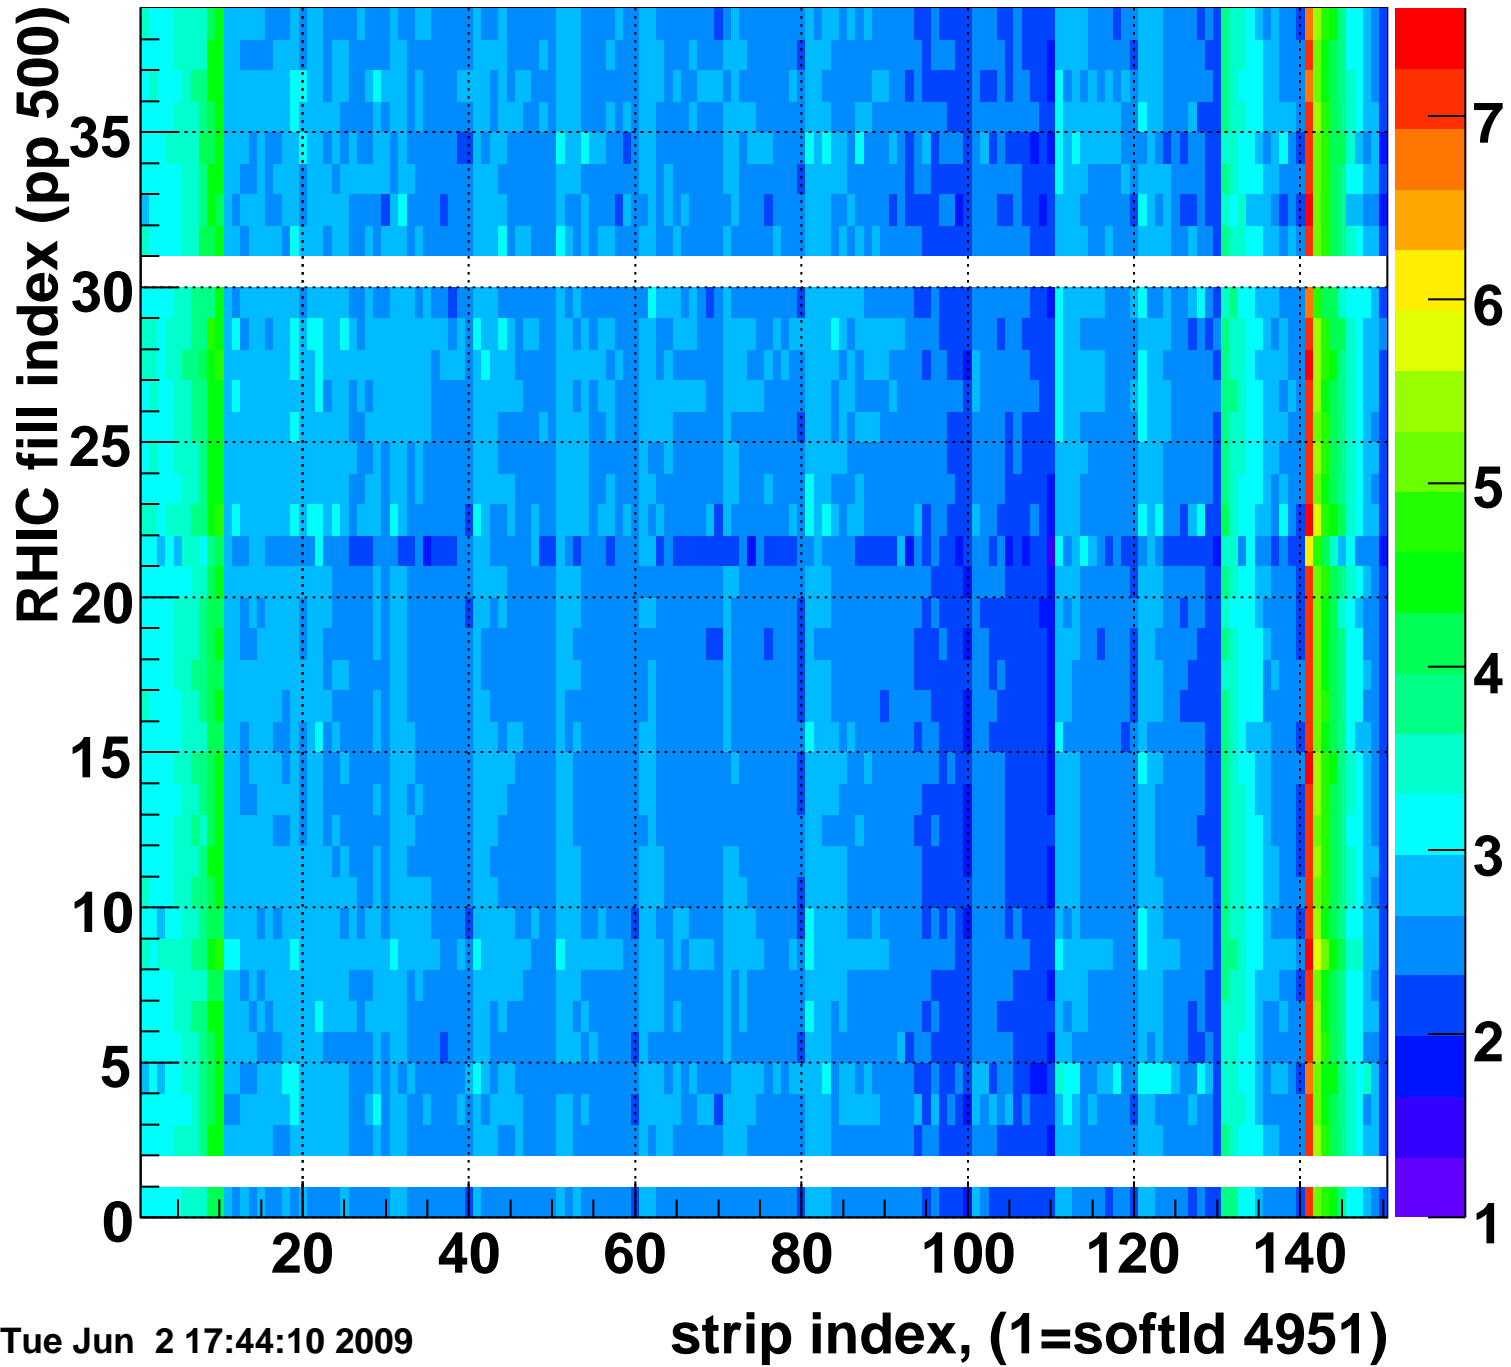

Mpv of ped residuum (ADC), BSMDE mod=34, good strips

Entries 25

Tue Jun 2 17:44:10 2009

Rms of ped residuum (ADC), BSMDE mod=34, good strips

Entries 5513

Tue Jun 2 17:44:10 2009

Bad strips (color=error bits), BSMDE mod=34

Entries 337

Tue Jun 2 17:44:10 2009

Rms of ped residuum (ADC), BSMDP mod=34, good strips

Entries 5550

Tue Jun 2 17:44:10 2009

Bad strips (color=error bits), BSMDE mod=34

Entries 300

Tue Jun 2 17:44:11 2009