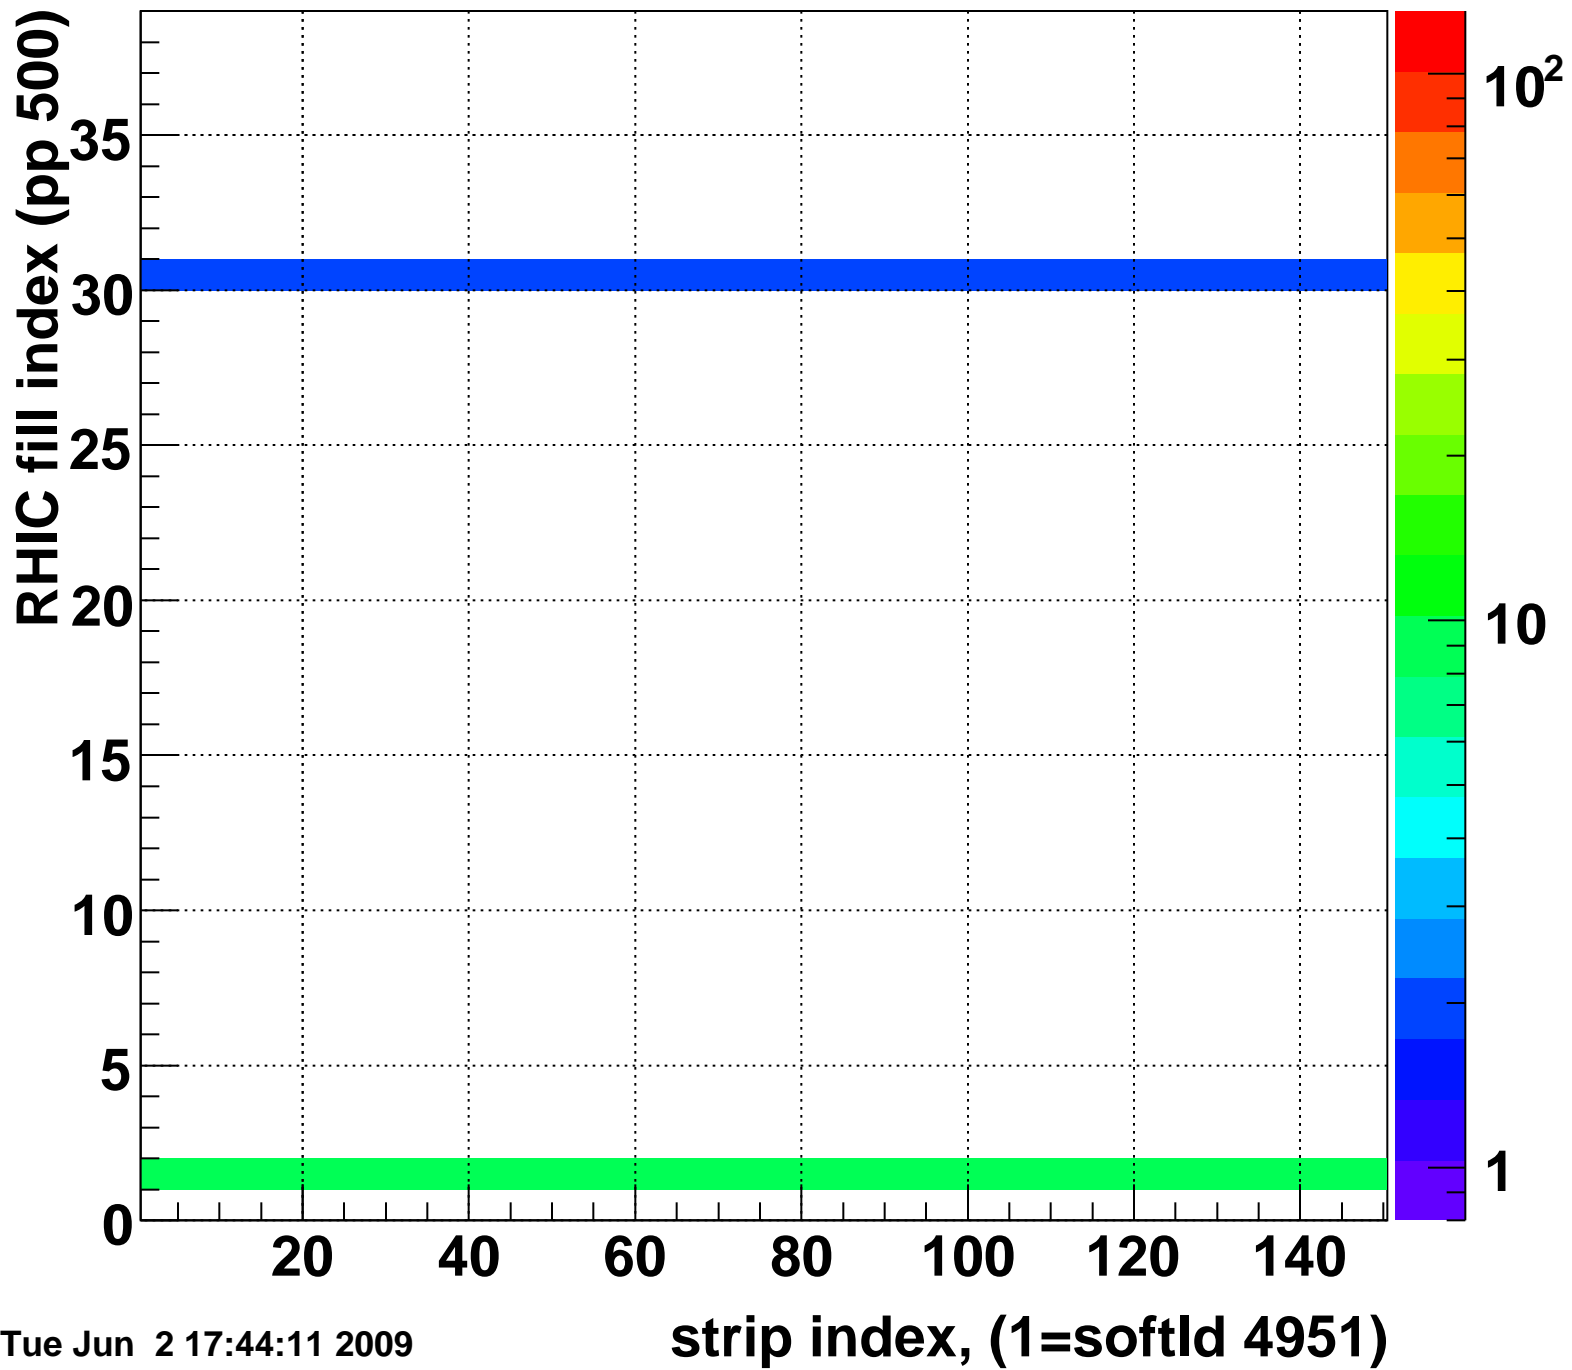

Mpv of ped residuum (ADC), BSMDE mod=34, good strips

Entries 25

Tue Jun 2 17:44:10 2009

Rms of ped residuum (ADC), BSMDE mod=34, good strips

Entries 5513

Tue Jun 2 17:44:10 2009

Bad strips (color=error bits), BSMDE mod=34

Entries 337

Tue Jun 2 17:44:10 2009

Rms of ped residuum (ADC), BSMDP mod=34, good strips

Entries 5550

Tue Jun 2 17:44:10 2009

Bad strips (color=error bits), BSMDE mod=34

Entries 300

Tue Jun 2 17:44:11 2009