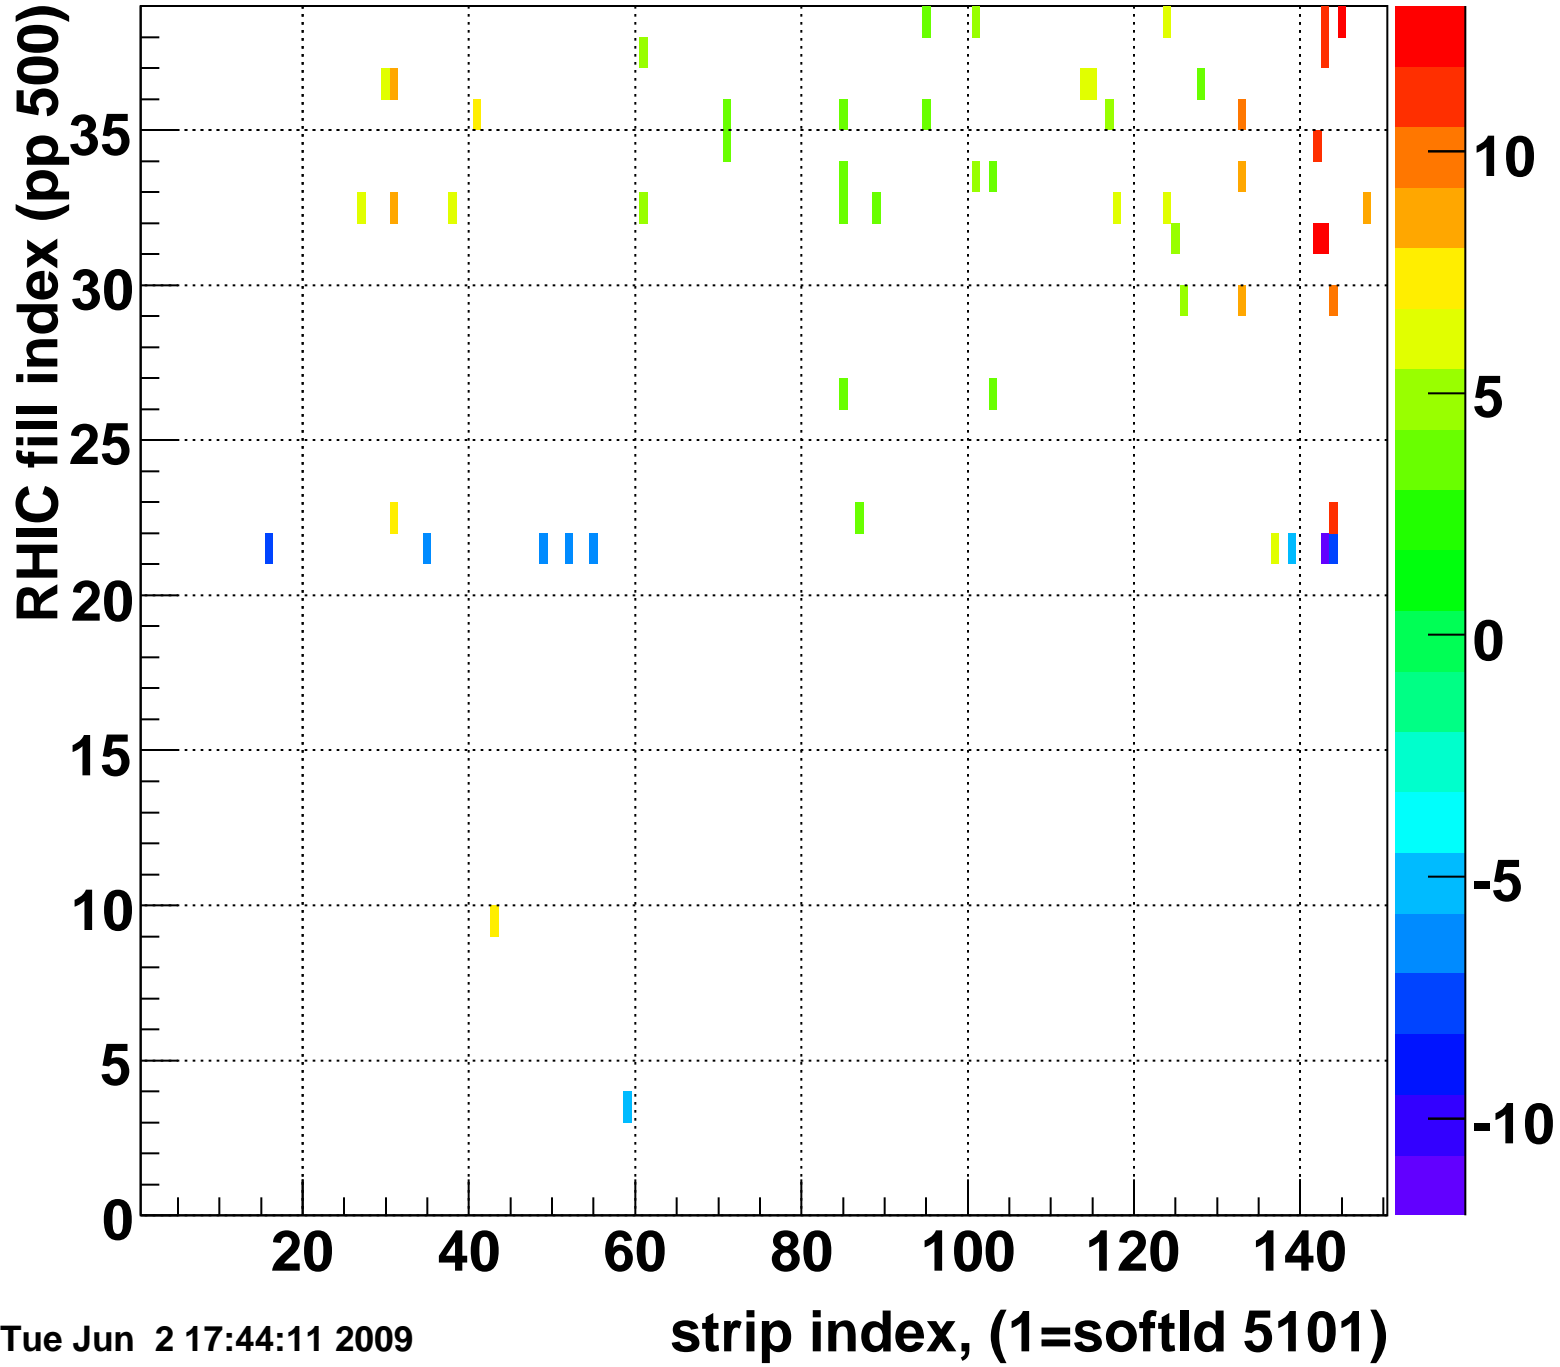

Rms of ped residuum (ADC), BSMDE mod=35, good strips

Entries 5514

Tue Jun 2 17:44:11 2009

Bad strips (color=error bits), BSMDE mod=35

Entries 336

Tue Jun 2 17:44:11 2009

Rms of ped residuum (ADC), BSMDP mod=35, good strips

Entries 5550

Tue Jun 2 17:44:11 2009

Bad strips (color=error bits), BSMDE mod=35

Entries 300

Tue Jun 2 17:44:11 2009