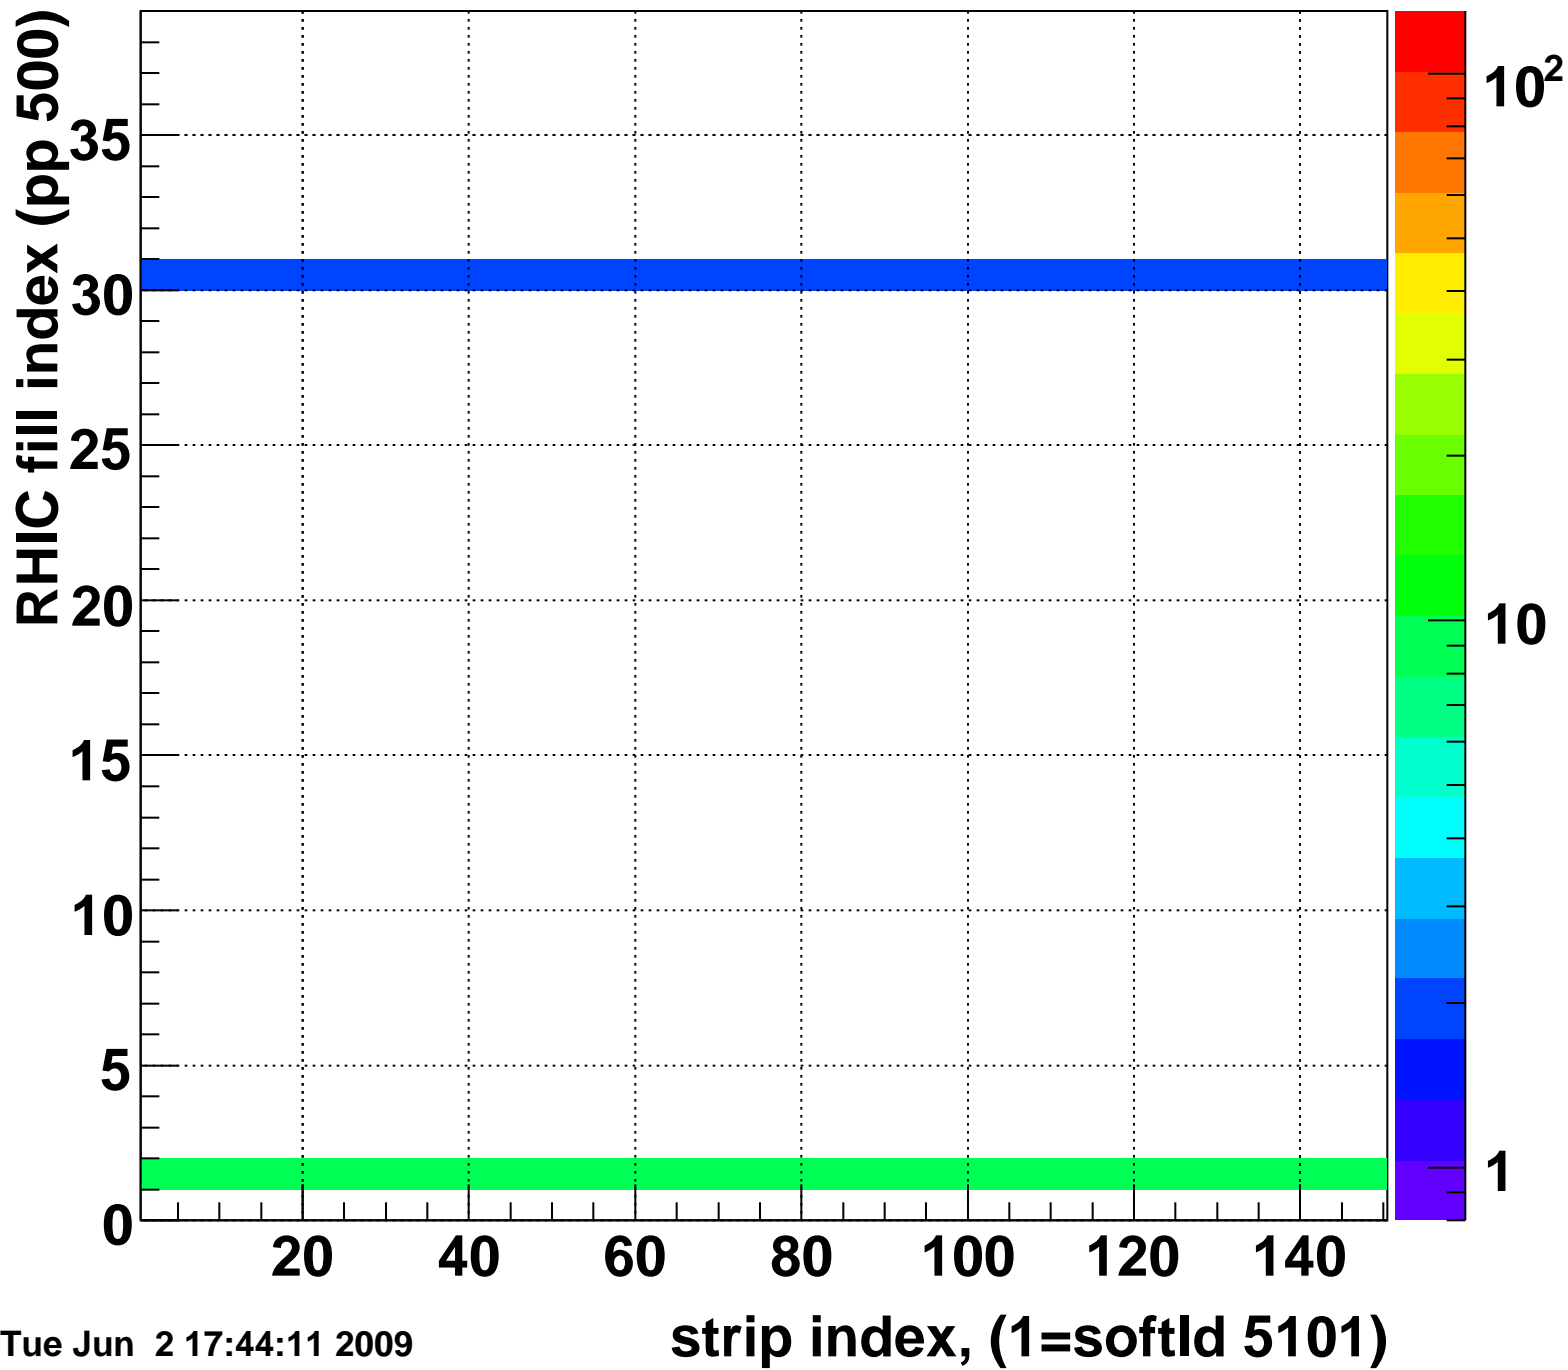

Rms of ped residuum (ADC), BSMDE mod=35, good strips

Entries 5514

Tue Jun 2 17:44:11 2009

Bad strips (color=error bits), BSMDE mod=35

Entries 336

Tue Jun 2 17:44:11 2009

Rms of ped residuum (ADC), BSMDP mod=35, good strips

Entries 5550

Tue Jun 2 17:44:11 2009

Bad strips (color=error bits), BSMDE mod=35

Entries 300

Tue Jun 2 17:44:11 2009