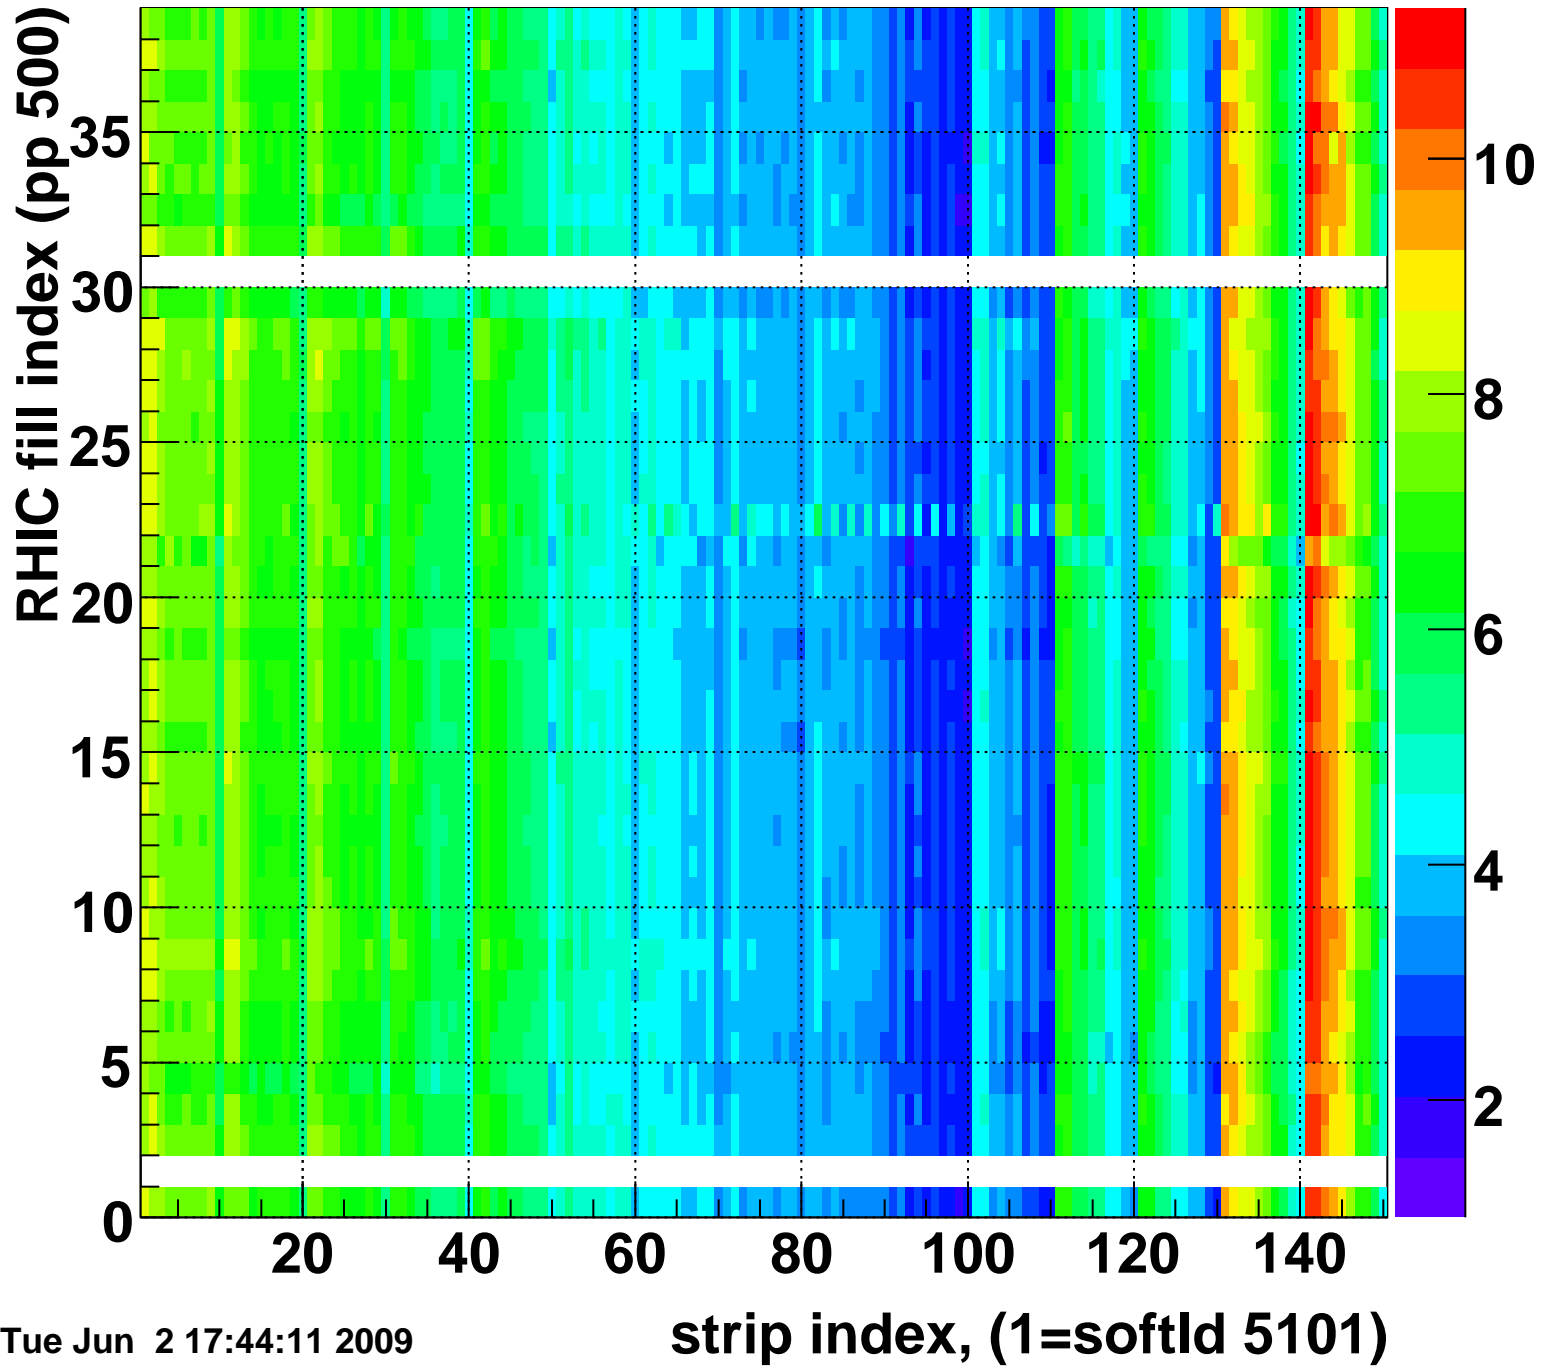

Rms of ped residuum (ADC), BSMDE mod=35, good strips

Entries 5514

Tue Jun 2 17:44:11 2009

Bad strips (color=error bits), BSMDE mod=35

Entries 336

Tue Jun 2 17:44:11 2009

Rms of ped residuum (ADC), BSMDP mod=35, good strips

Entries 5550

Tue Jun 2 17:44:11 2009

Bad strips (color=error bits), BSMDE mod=35

Entries 300

Tue Jun 2 17:44:11 2009