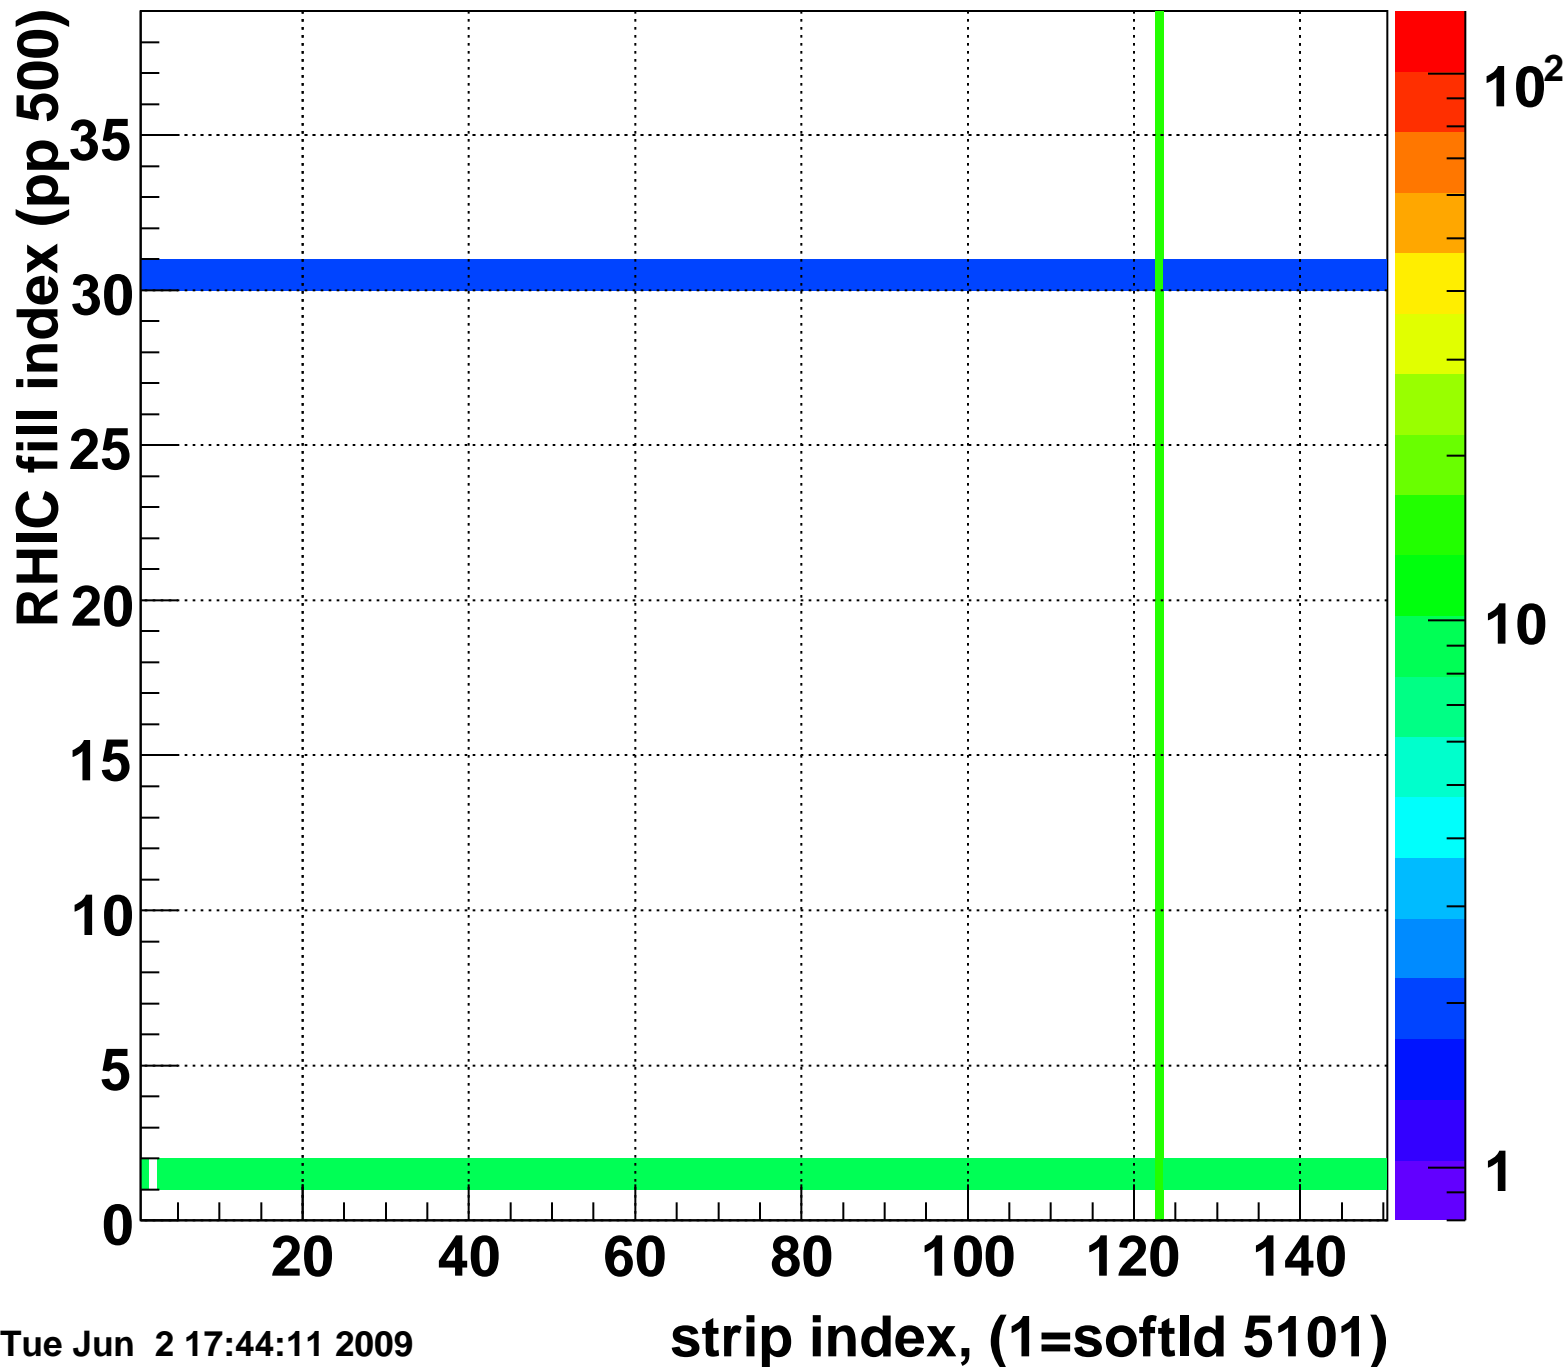

Rms of ped residuum (ADC), BSMDE mod=35, good strips

Entries 5514

Tue Jun 2 17:44:11 2009

Bad strips (color=error bits), BSMDE mod=35

Entries 336

Tue Jun 2 17:44:11 2009

Rms of ped residuum (ADC), BSMDP mod=35, good strips

Entries 5550

Tue Jun 2 17:44:11 2009

Bad strips (color=error bits), BSMDE mod=35

Entries 300

Tue Jun 2 17:44:11 2009