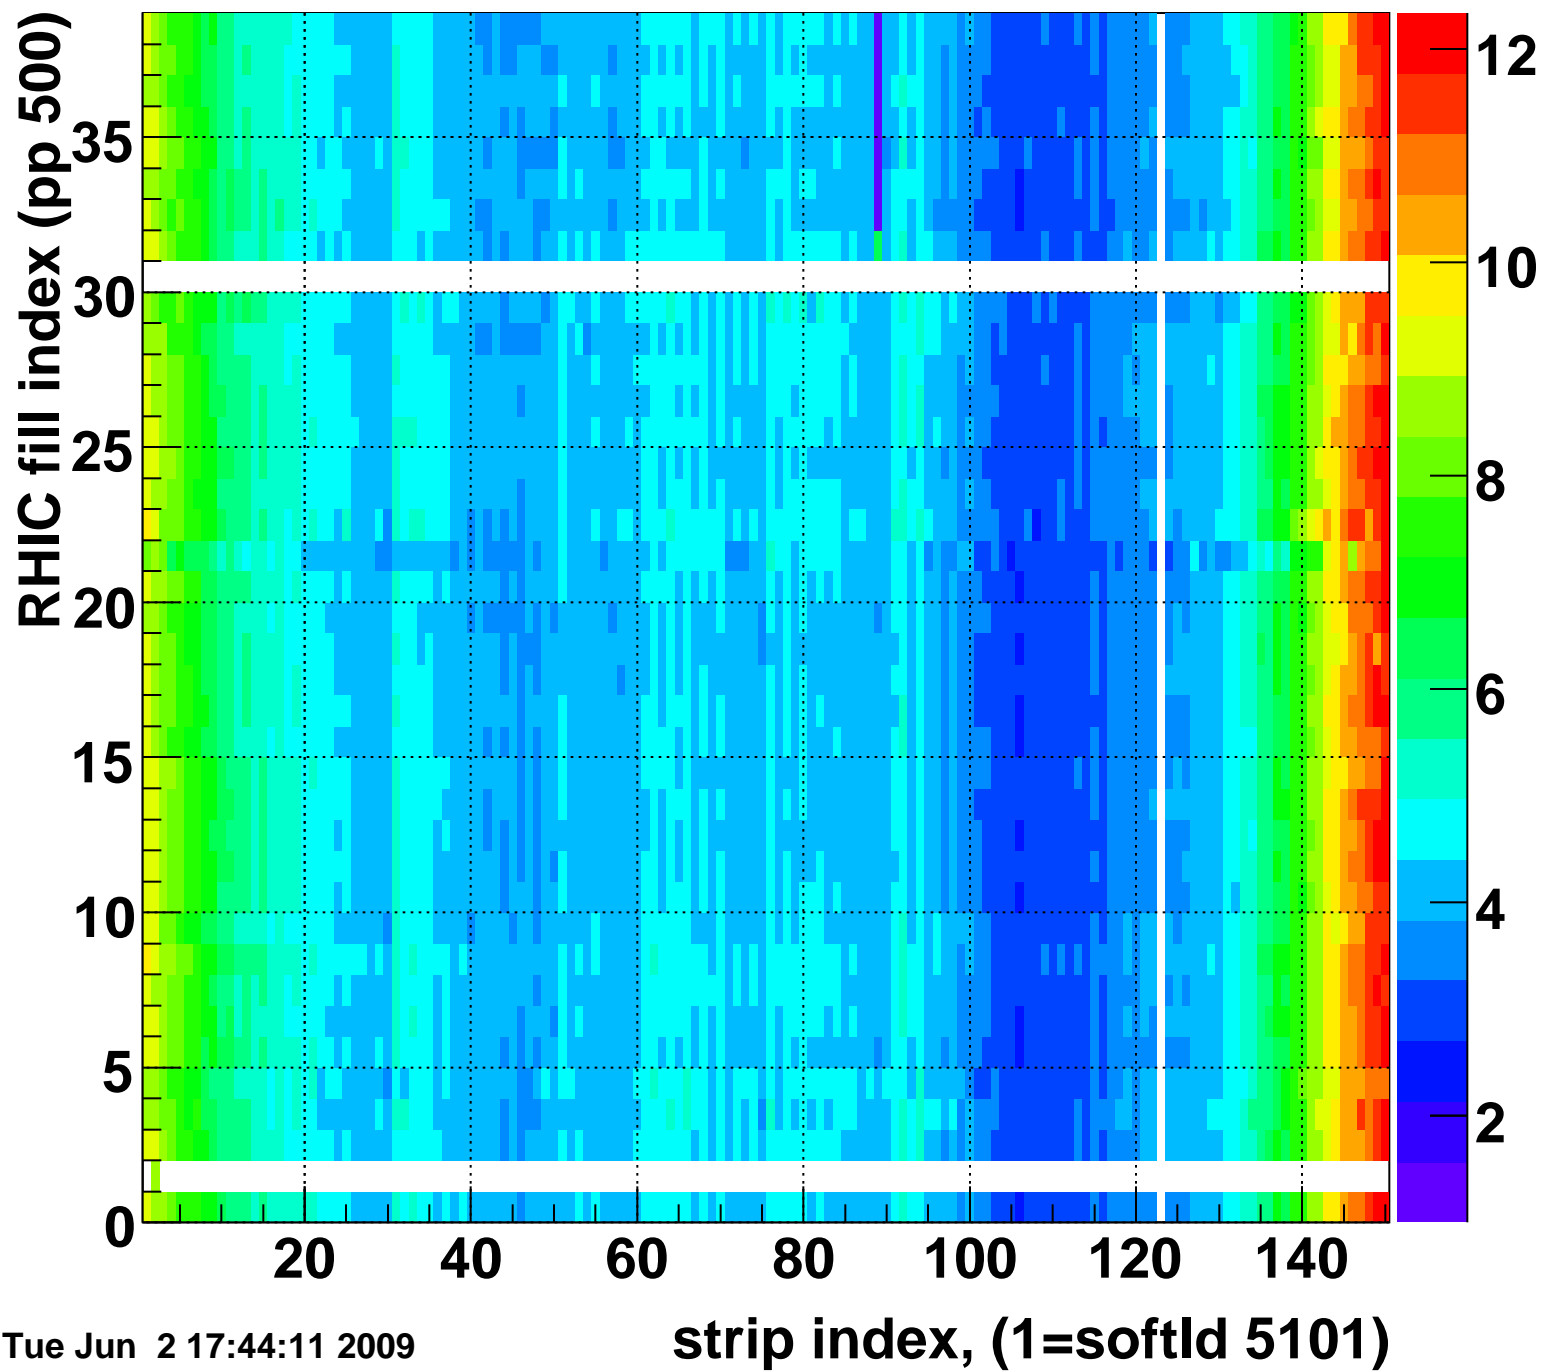

Rms of ped residuum (ADC), BSMDE mod=35, good strips

Entries 5514

Tue Jun 2 17:44:11 2009

Bad strips (color=error bits), BSMDE mod=35

Entries 336

Tue Jun 2 17:44:11 2009

Rms of ped residuum (ADC), BSMDP mod=35, good strips

Entries 5550

Tue Jun 2 17:44:11 2009

Bad strips (color=error bits), BSMDE mod=35

Entries 300

Tue Jun 2 17:44:11 2009