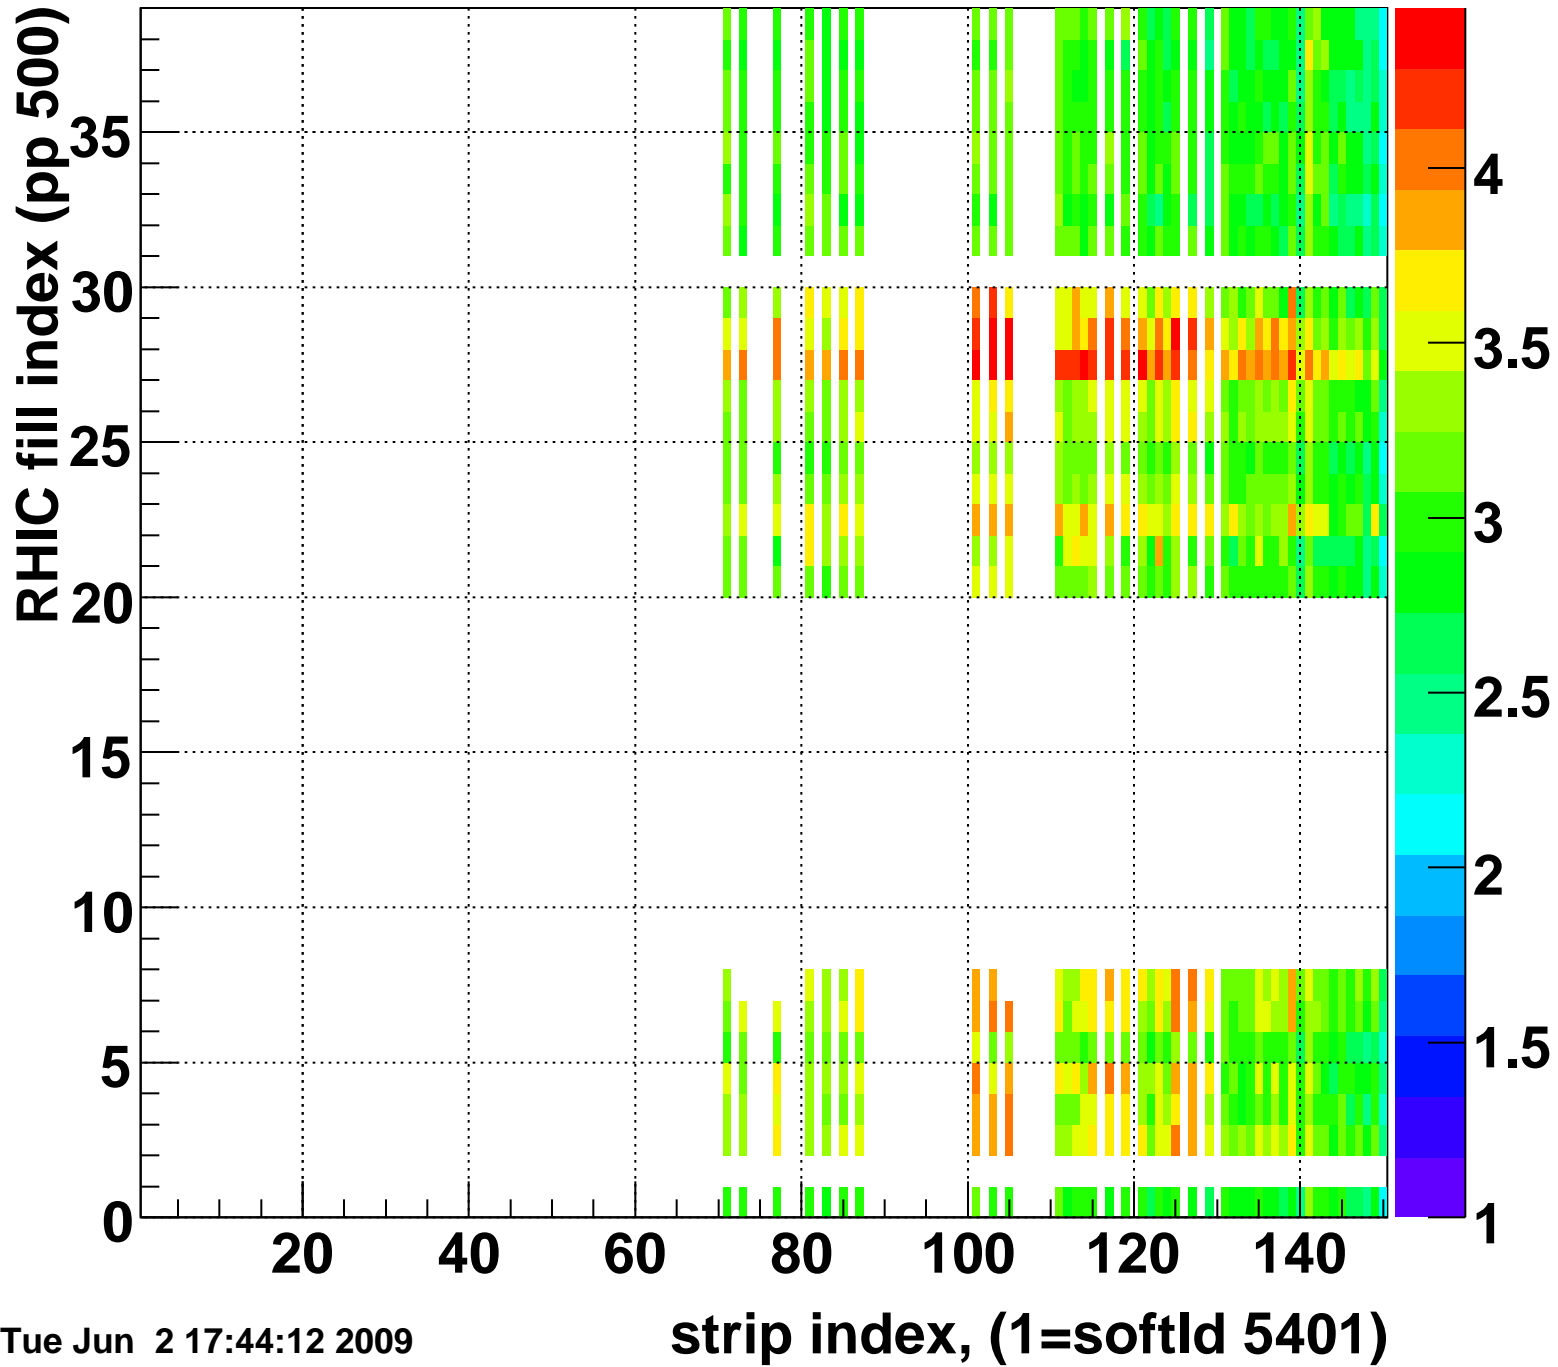

Mpv of ped residuum (ADC), BSMDE mod=37, good strips

Entries 0

Tue Jun 2 17:44:11 2009

Rms of ped residuum (ADC), BSMDE mod=37, good strips

Entries 0

Tue Jun 2 17:44:11 2009

Bad strips (color=error bits), BSMDE mod=37

Entries 5850

Tue Jun 2 17:44:11 2009

Mpv of ped residuum (ADC), BSMDP mod=37, good strips

Entries 0

Tue Jun 2 17:44:11 2009

Rms of ped residuum (ADC), BSMDP mod=37, good strips

Entries 1097

Tue Jun 2 17:44:12 2009

Bad strips (color=error bits), BSMDE mod=37

Entries 4753

Tue Jun 2 17:44:12 2009