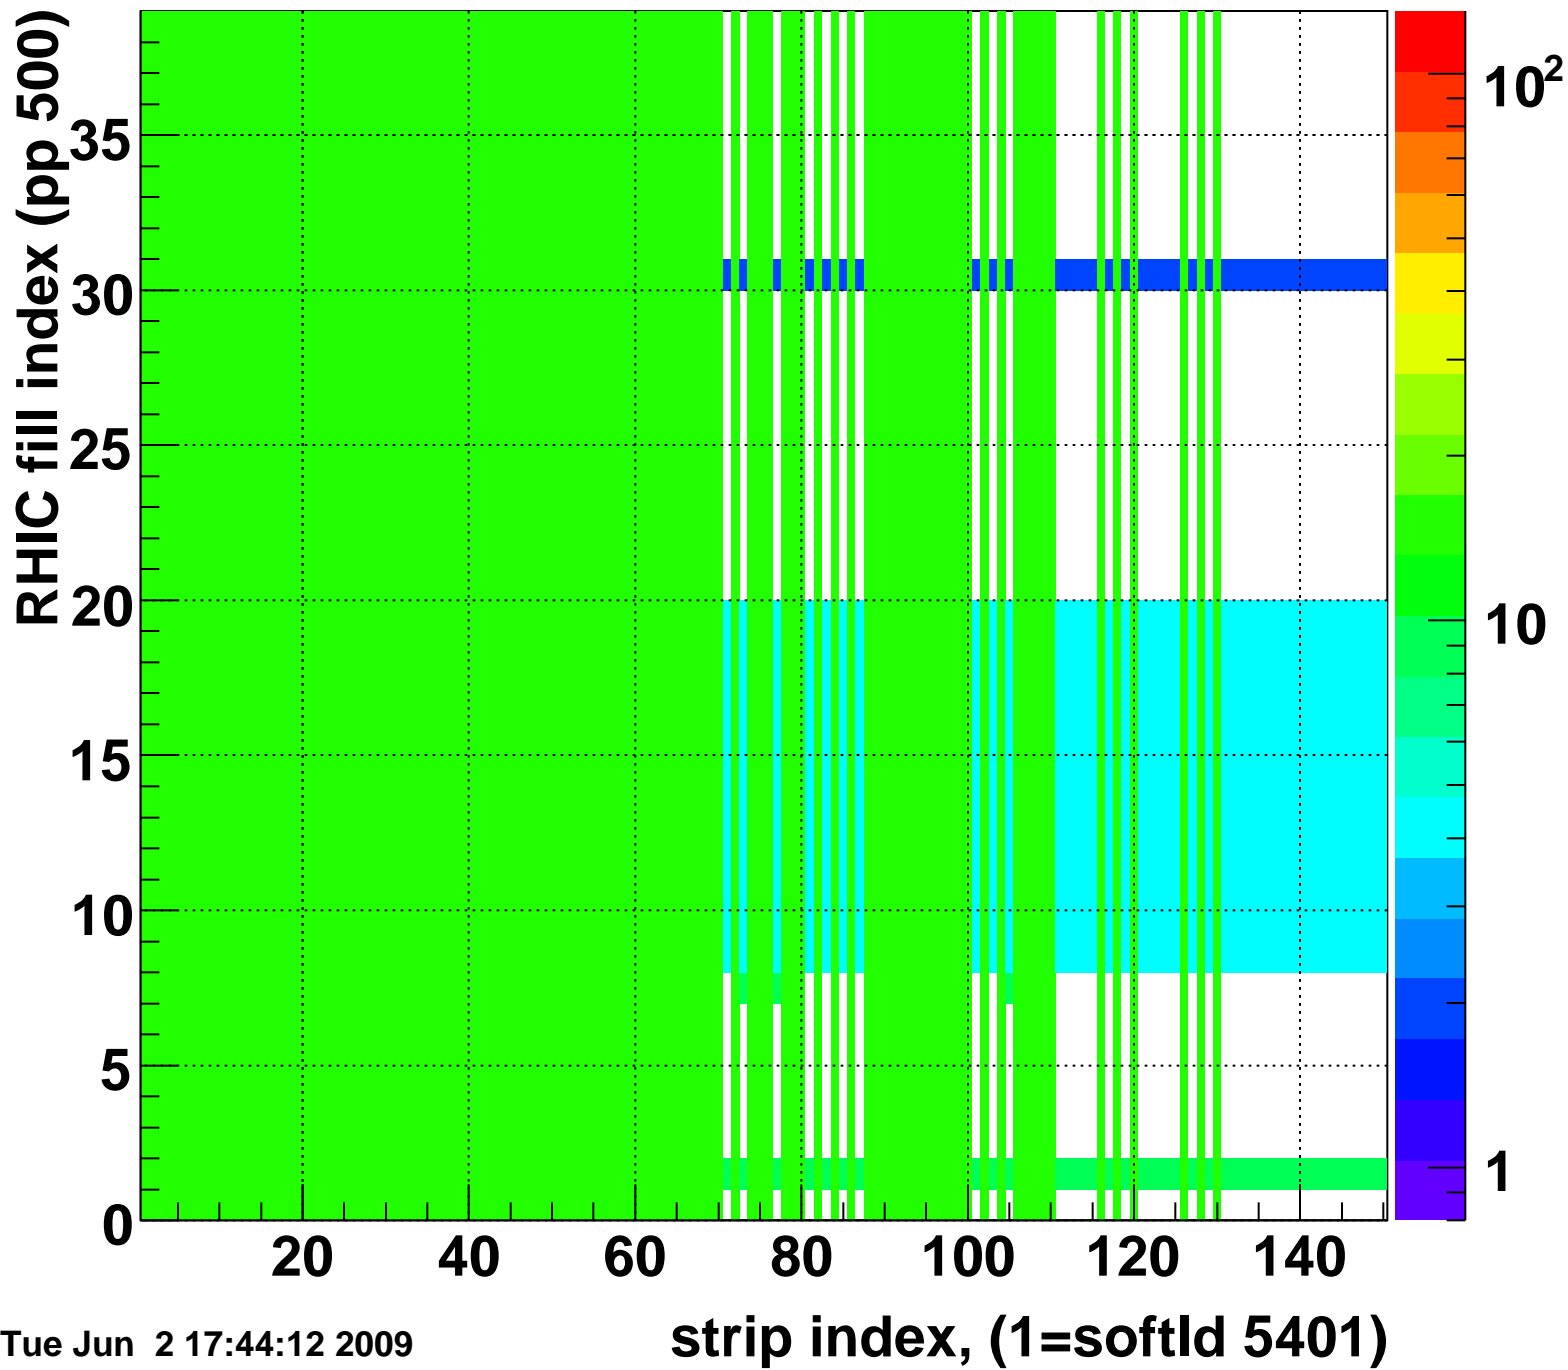

Mpv of ped residuum (ADC), BSMDE mod=37, good strips

Entries 0

Tue Jun 2 17:44:11 2009

Rms of ped residuum (ADC), BSMDE mod=37, good strips

Entries 0

Tue Jun 2 17:44:11 2009

Bad strips (color=error bits), BSMDE mod=37

Entries 5850

Tue Jun 2 17:44:11 2009

Mpv of ped residuum (ADC), BSMDP mod=37, good strips

Entries 0

Tue Jun 2 17:44:11 2009

Rms of ped residuum (ADC), BSMDP mod=37, good strips

Entries 1097

Tue Jun 2 17:44:12 2009

Bad strips (color=error bits), BSMDE mod=37

Entries 4753

Tue Jun 2 17:44:12 2009