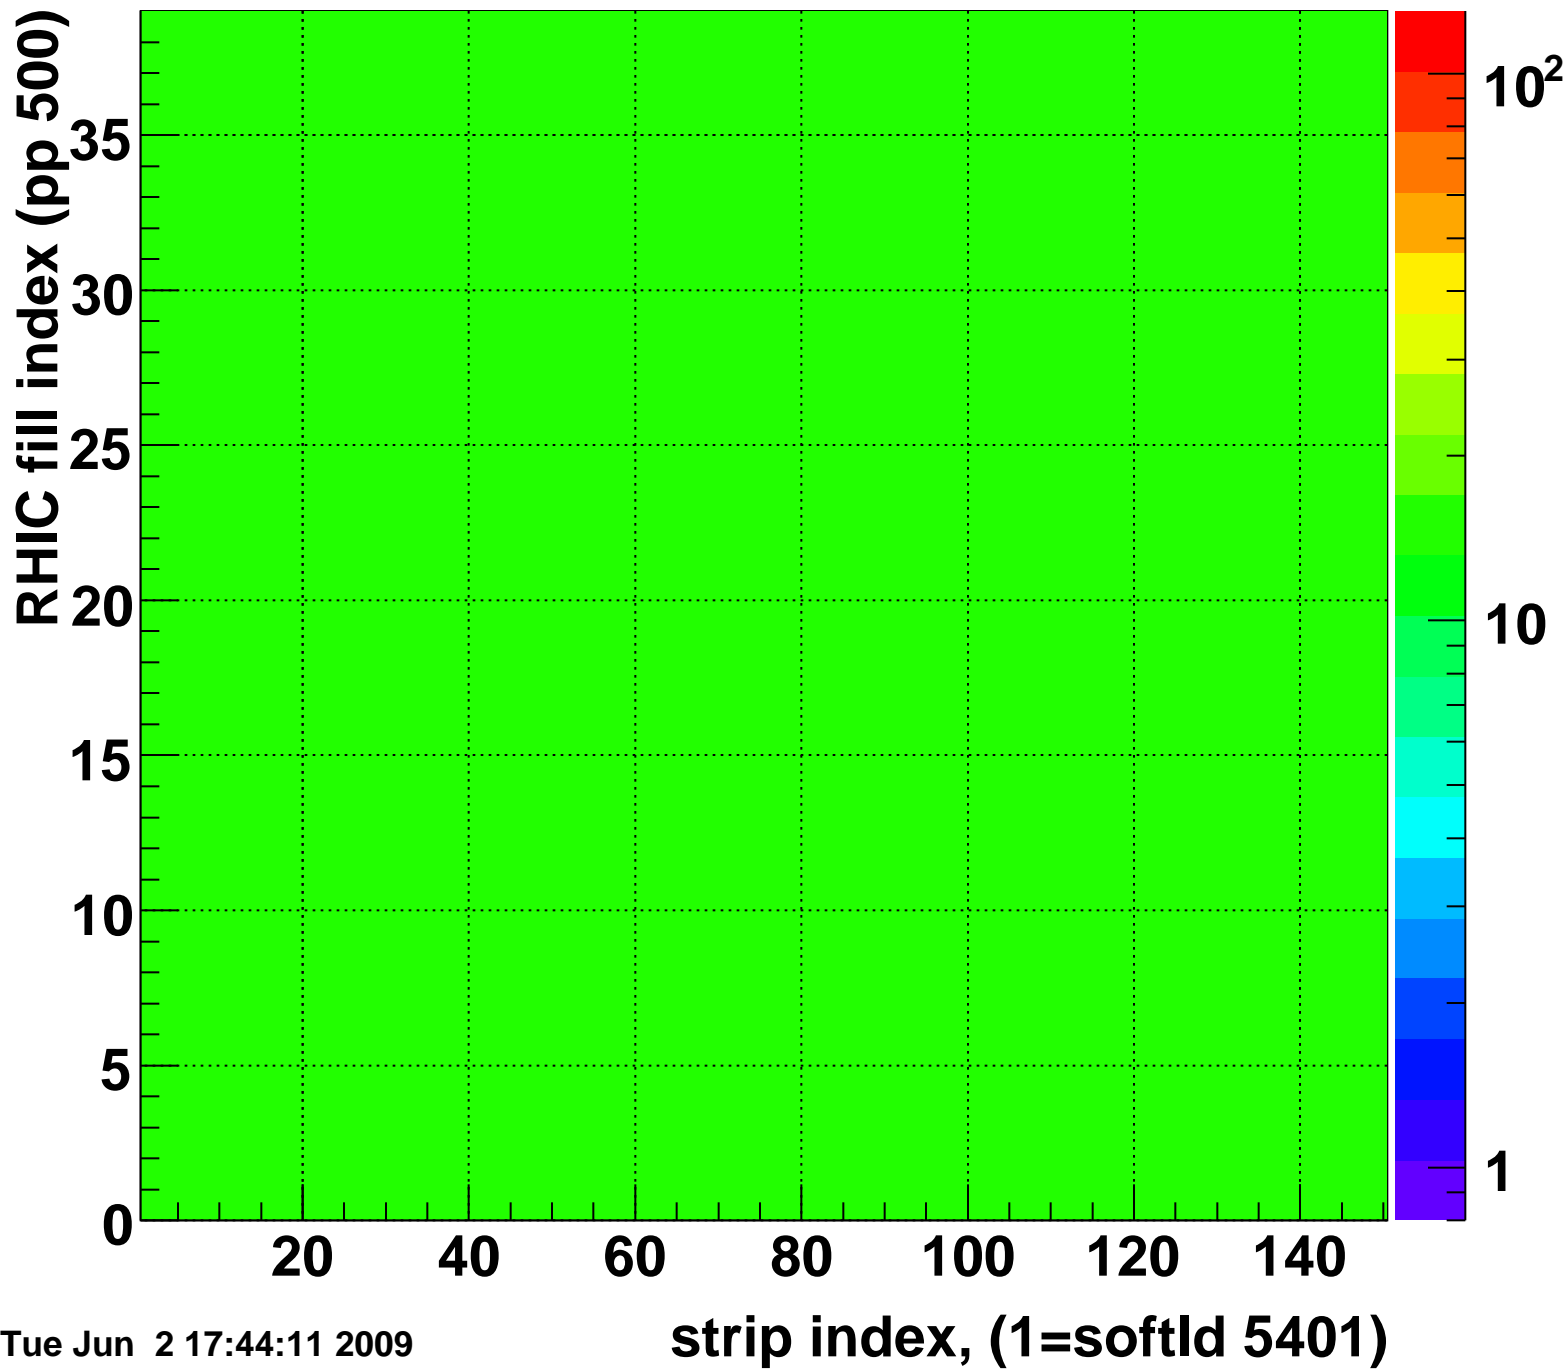

Mpv of ped residuum (ADC), BSMDE mod=37, good strips

Entries 0

Tue Jun 2 17:44:11 2009

Rms of ped residuum (ADC), BSMDE mod=37, good strips

Entries 0

Tue Jun 2 17:44:11 2009

Bad strips (color=error bits), BSMDE mod=37

Entries 5850

Tue Jun 2 17:44:11 2009

Mpv of ped residuum (ADC), BSMDP mod=37, good strips

Entries 0

Tue Jun 2 17:44:11 2009

Rms of ped residuum (ADC), BSMDP mod=37, good strips

Entries 1097

Tue Jun 2 17:44:12 2009

Bad strips (color=error bits), BSMDE mod=37

Entries 4753

Tue Jun 2 17:44:12 2009