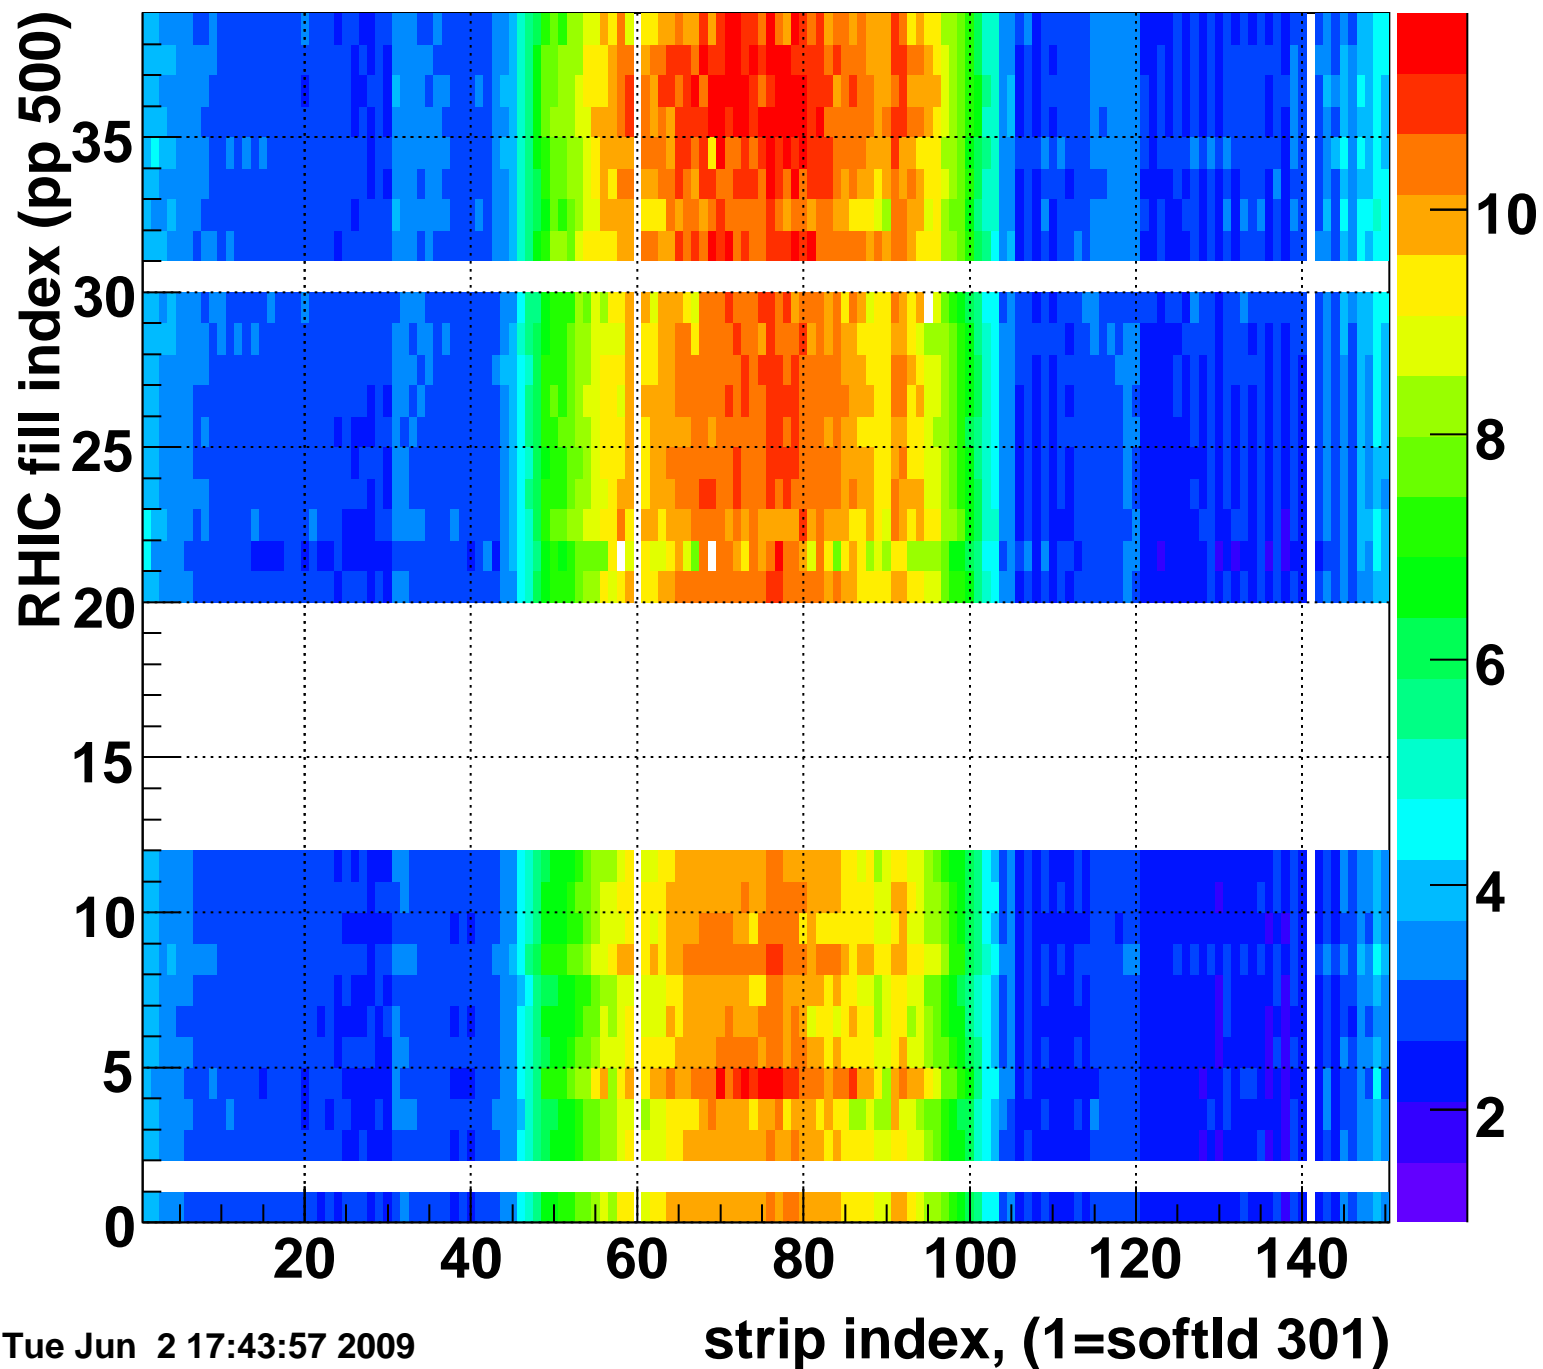

Mpv of ped residuum (ADC), BSMDE mod=3, good strips

Entries 518

Tue Jun 2 17:43:57 2009

Rms of ped residuum (ADC), BSMDE mod=3, good strips

Entries 4289

Tue Jun 2 17:43:57 2009

Bad strips (color=error bits), BSMDE mod=3

Entries 1561

Tue Jun 2 17:43:57 2009

Mpv of ped residuum (ADC), BSMDP mod=3, good strips

Entries 418

Rms of ped residuum (ADC), BSMDP mod=3, good strips

Entries 4321

Tue Jun 2 17:43:58 2009

Bad strips (color=error bits), BSMDE mod=3