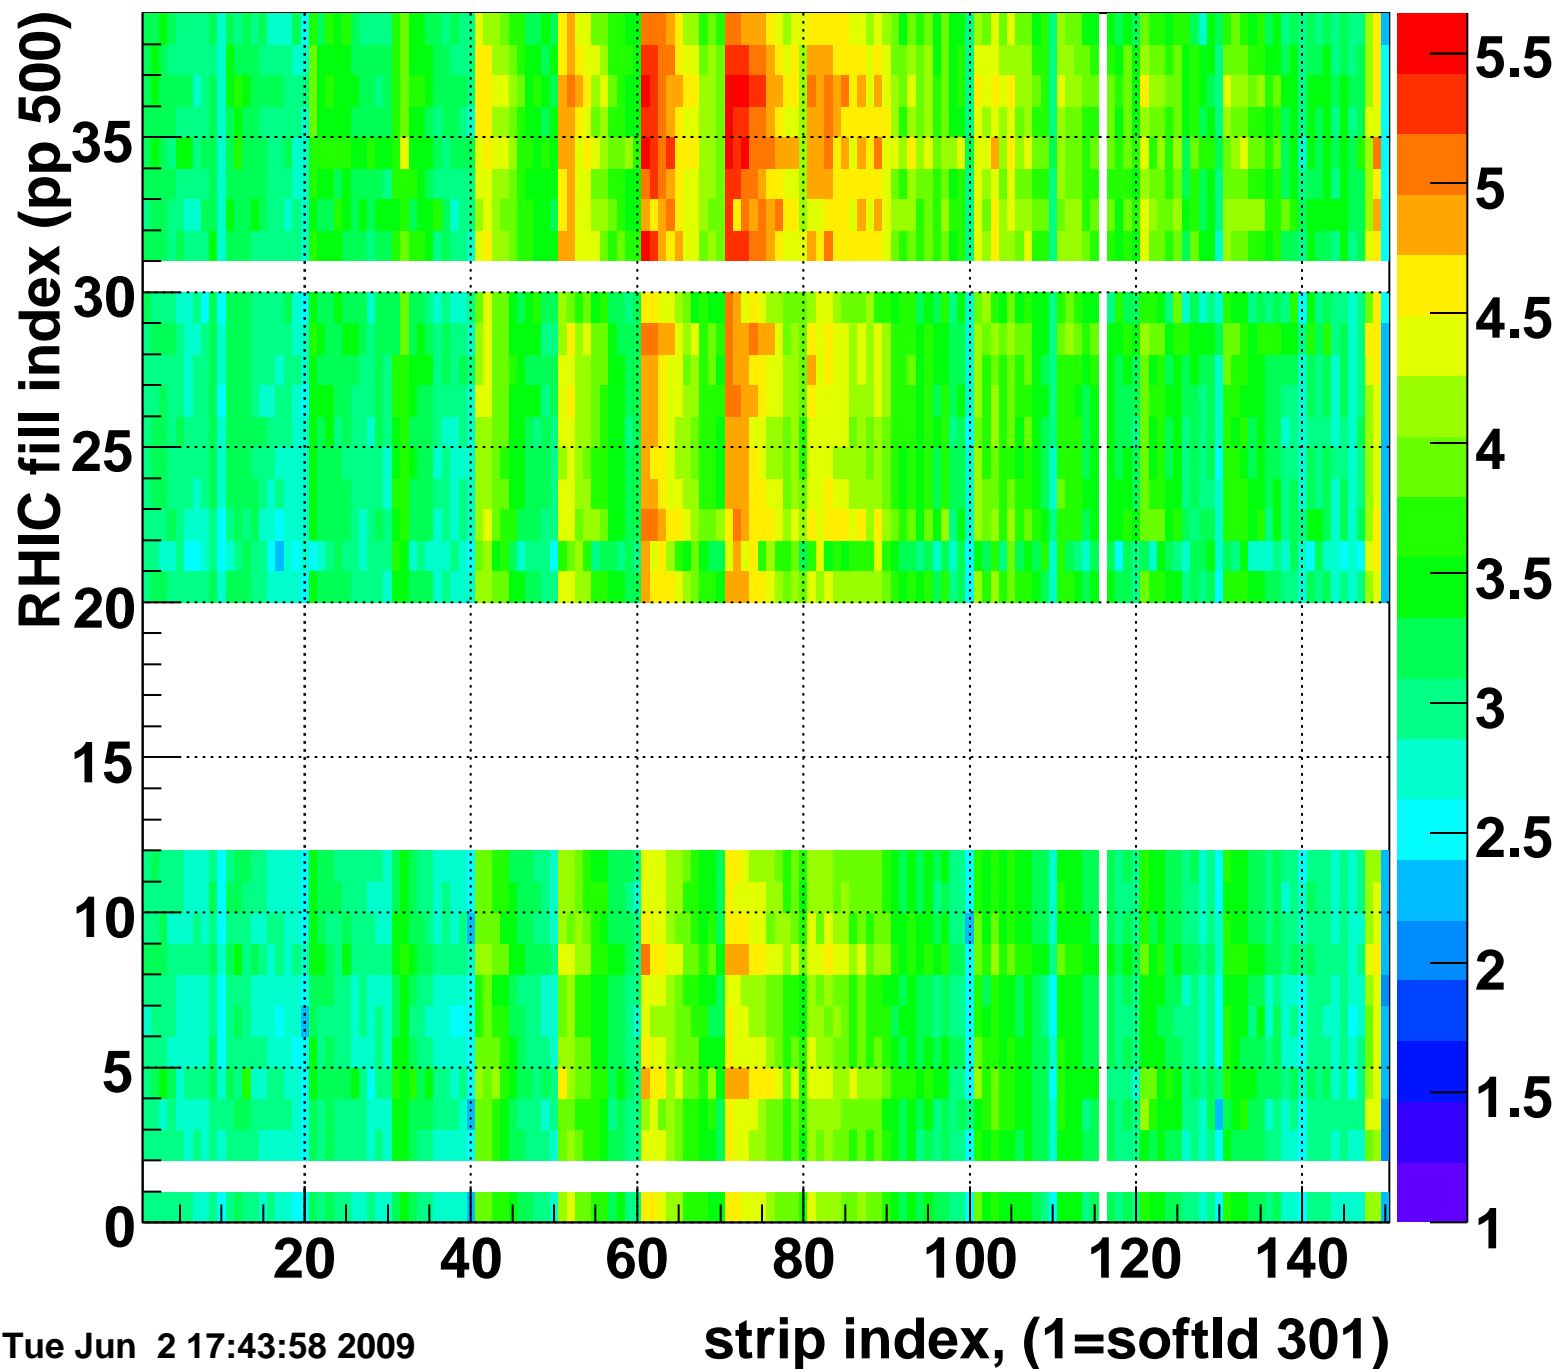

Mpv of ped residuum (ADC), BSMDE mod=3, good strips

Entries 518

Tue Jun 2 17:43:57 2009

Rms of ped residuum (ADC), BSMDE mod=3, good strips

Entries 4289

Tue Jun 2 17:43:57 2009

Bad strips (color=error bits), BSMDE mod=3

Entries 1561

Tue Jun 2 17:43:57 2009

Mpv of ped residuum (ADC), BSMDP mod=3, good strips

Entries 418

Rms of ped residuum (ADC), BSMDP mod=3, good strips

Entries 4321

Tue Jun 2 17:43:58 2009

Bad strips (color=error bits), BSMDE mod=3