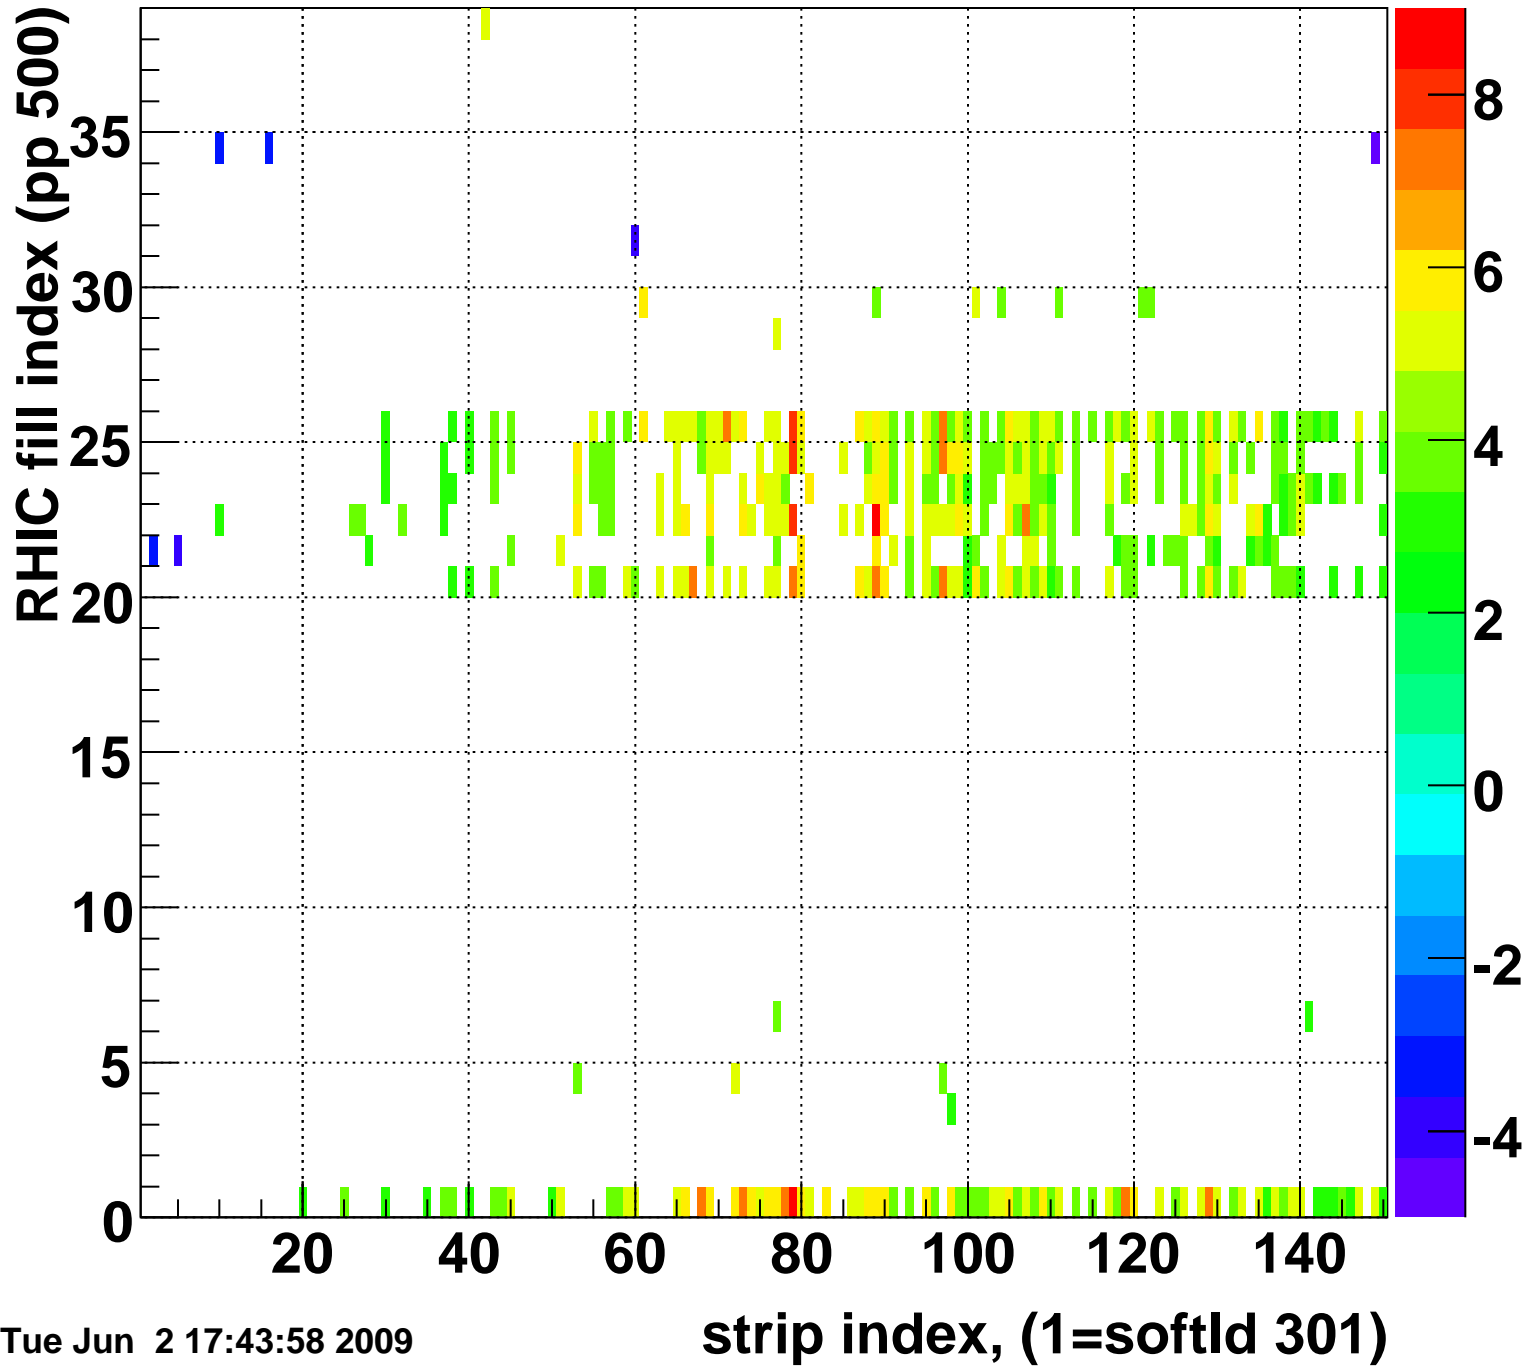

Mpv of ped residuum (ADC), BSMDE mod=3, good strips

Entries 518

Tue Jun 2 17:43:57 2009

Rms of ped residuum (ADC), BSMDE mod=3, good strips

Entries 4289

Tue Jun 2 17:43:57 2009

Bad strips (color=error bits), BSMDE mod=3

Entries 1561

Tue Jun 2 17:43:57 2009

Mpv of ped residuum (ADC), BSMDP mod=3, good strips

Entries 418

Rms of ped residuum (ADC), BSMDP mod=3, good strips

Entries 4321

Tue Jun 2 17:43:58 2009

Bad strips (color=error bits), BSMDE mod=3