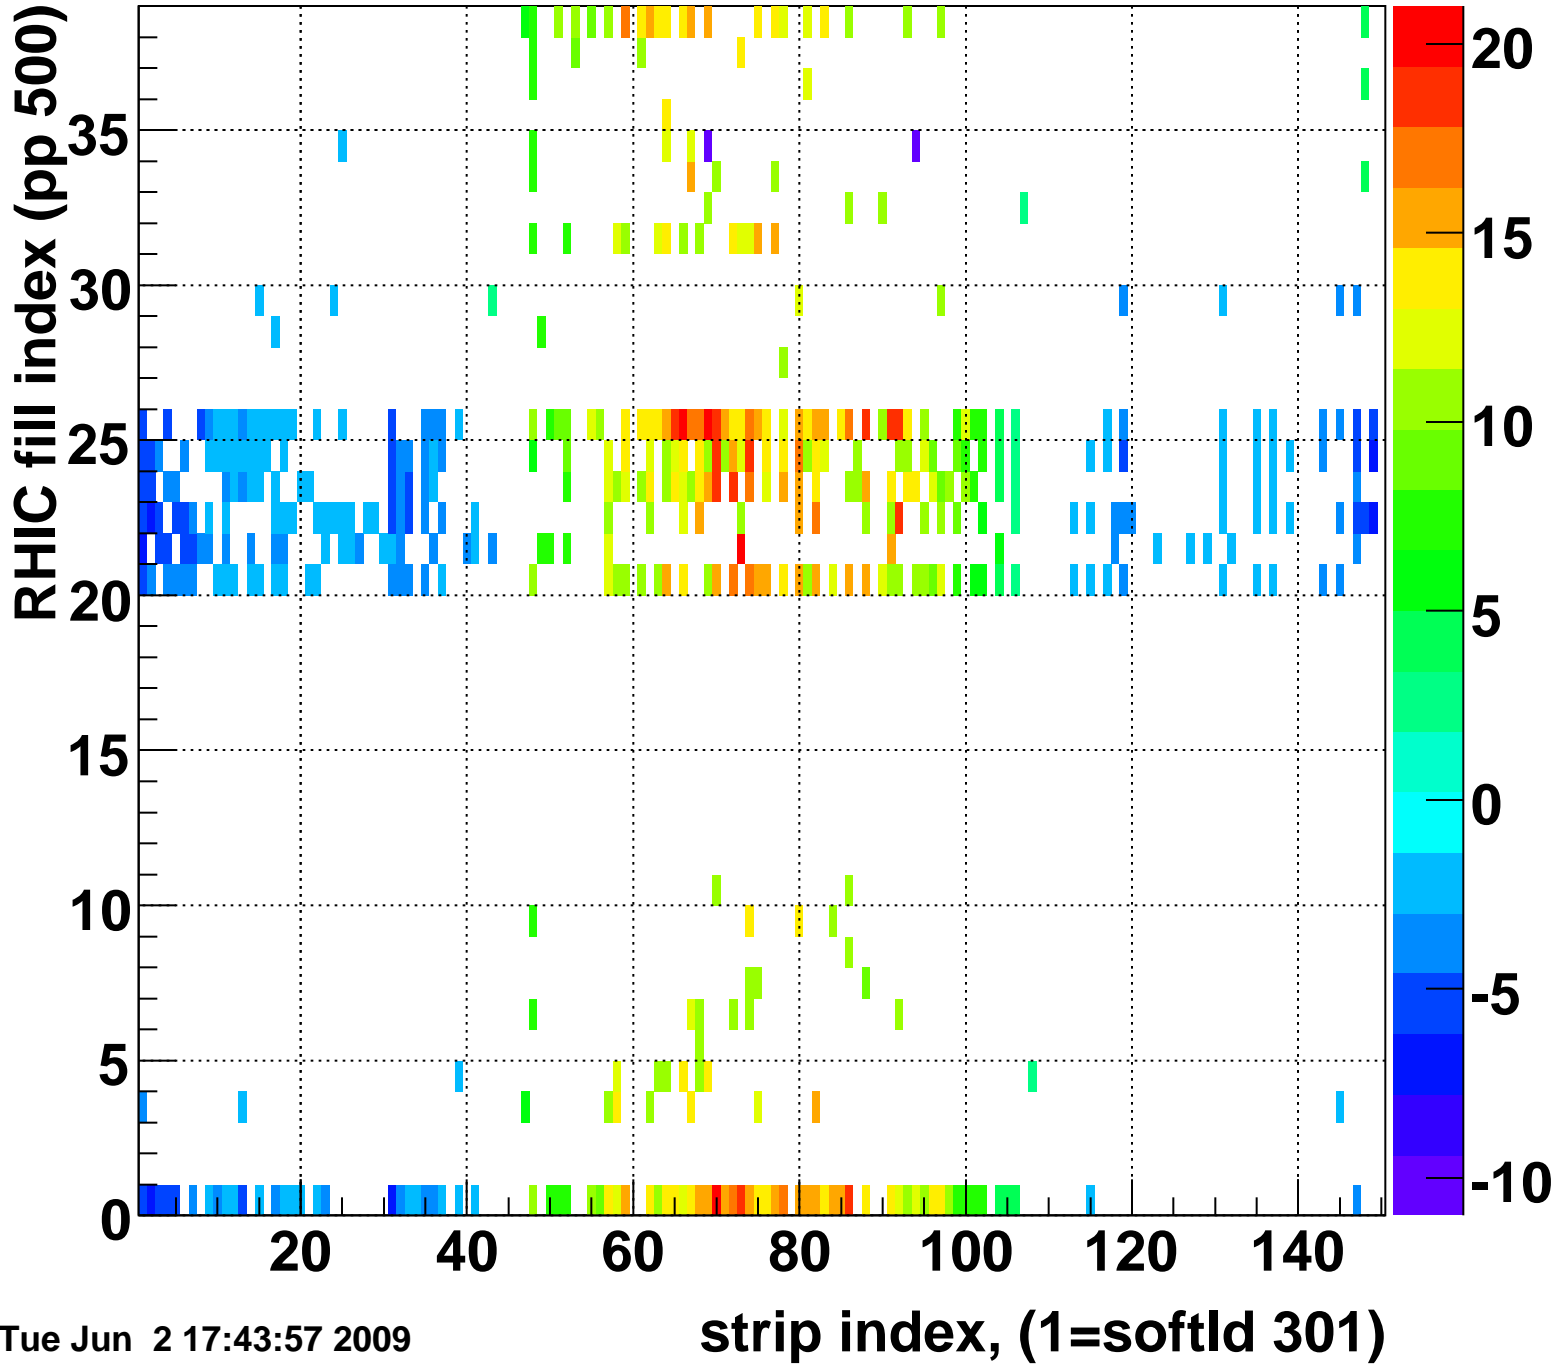

Mpv of ped residuum (ADC), BSMDE mod=3, good strips

Entries 518

Tue Jun 2 17:43:57 2009

Rms of ped residuum (ADC), BSMDE mod=3, good strips

Entries 4289

Tue Jun 2 17:43:57 2009

Bad strips (color=error bits), BSMDE mod=3

Entries 1561

Tue Jun 2 17:43:57 2009

Mpv of ped residuum (ADC), BSMDP mod=3, good strips

Entries 418

Rms of ped residuum (ADC), BSMDP mod=3, good strips

Entries 4321

Tue Jun 2 17:43:58 2009

Bad strips (color=error bits), BSMDE mod=3