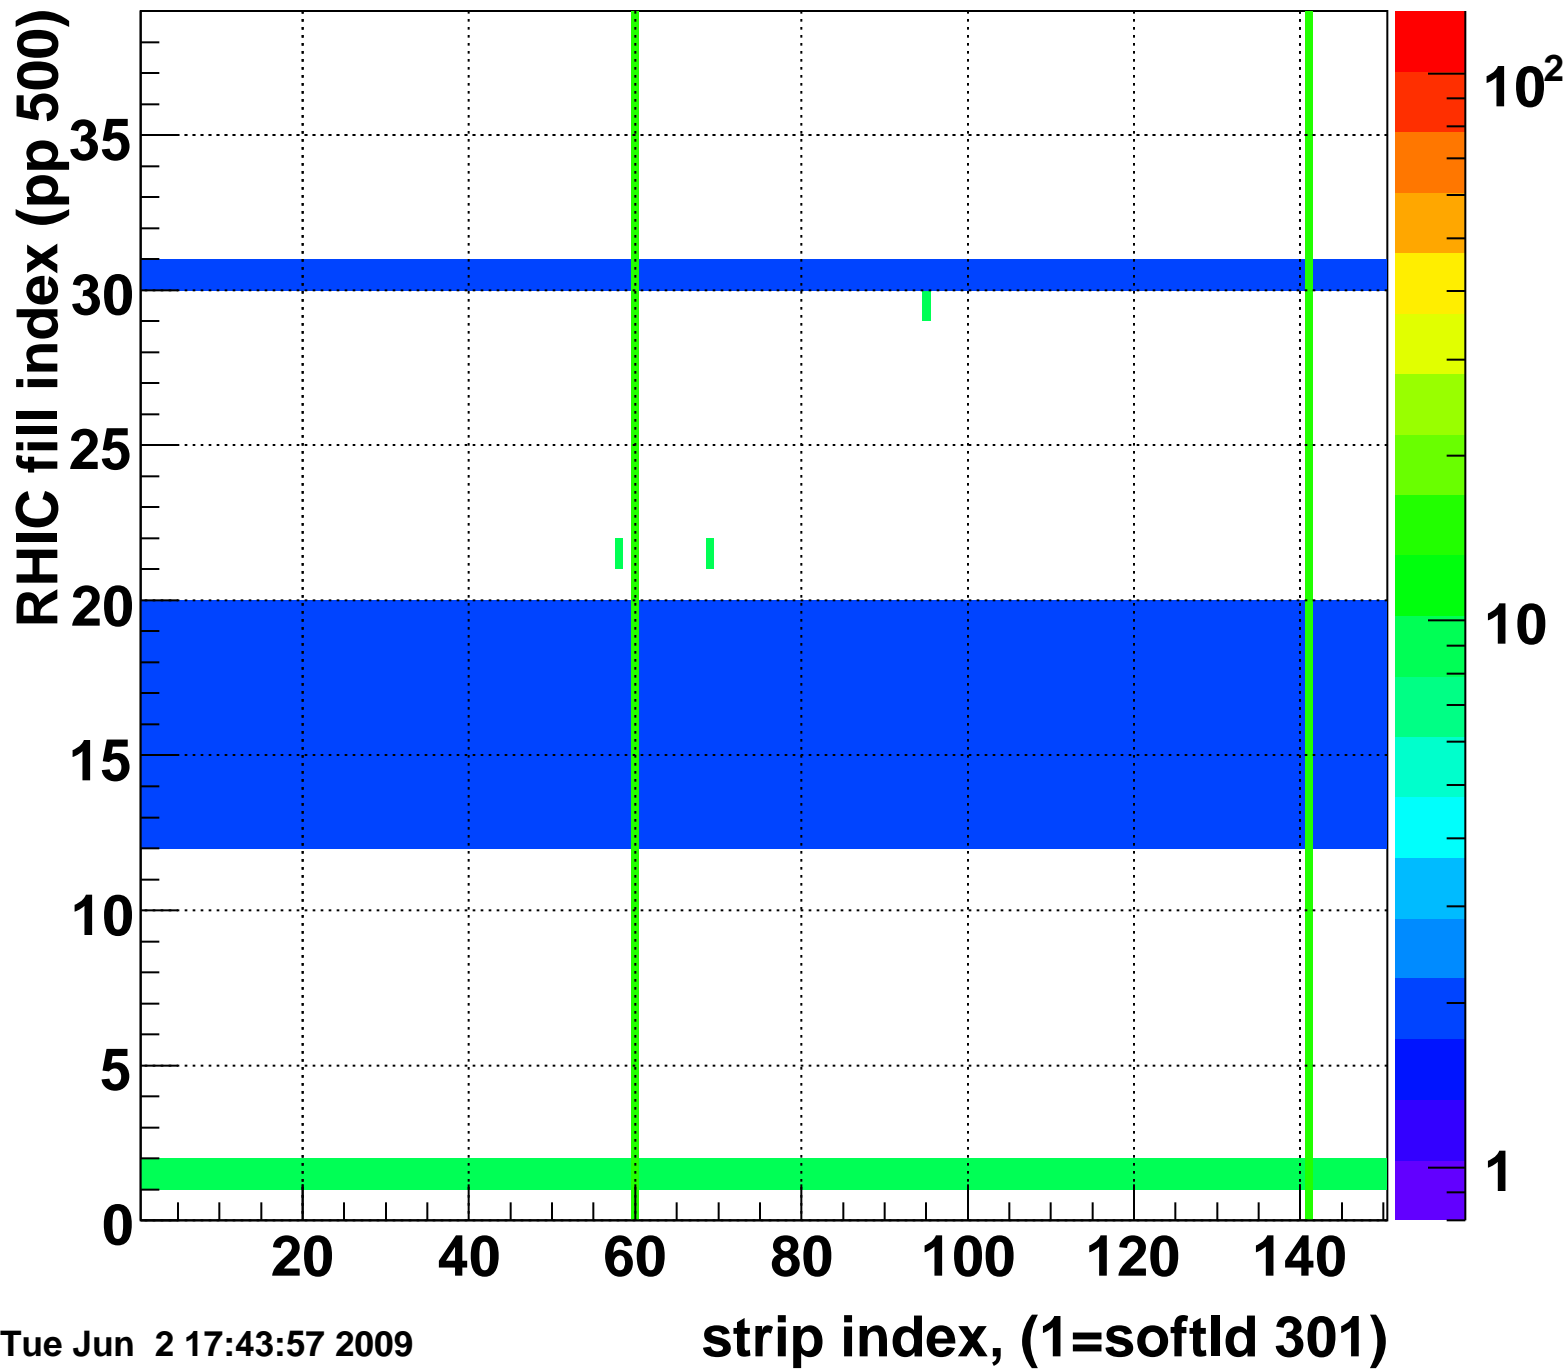

Mpv of ped residuum (ADC), BSMDE mod=3, good strips

Entries 518

Tue Jun 2 17:43:57 2009

Rms of ped residuum (ADC), BSMDE mod=3, good strips

Entries 4289

Tue Jun 2 17:43:57 2009

Bad strips (color=error bits), BSMDE mod=3

Entries 1561

Tue Jun 2 17:43:57 2009

Mpv of ped residuum (ADC), BSMDP mod=3, good strips

Entries 418

Rms of ped residuum (ADC), BSMDP mod=3, good strips

Entries 4321

Tue Jun 2 17:43:58 2009

Bad strips (color=error bits), BSMDE mod=3