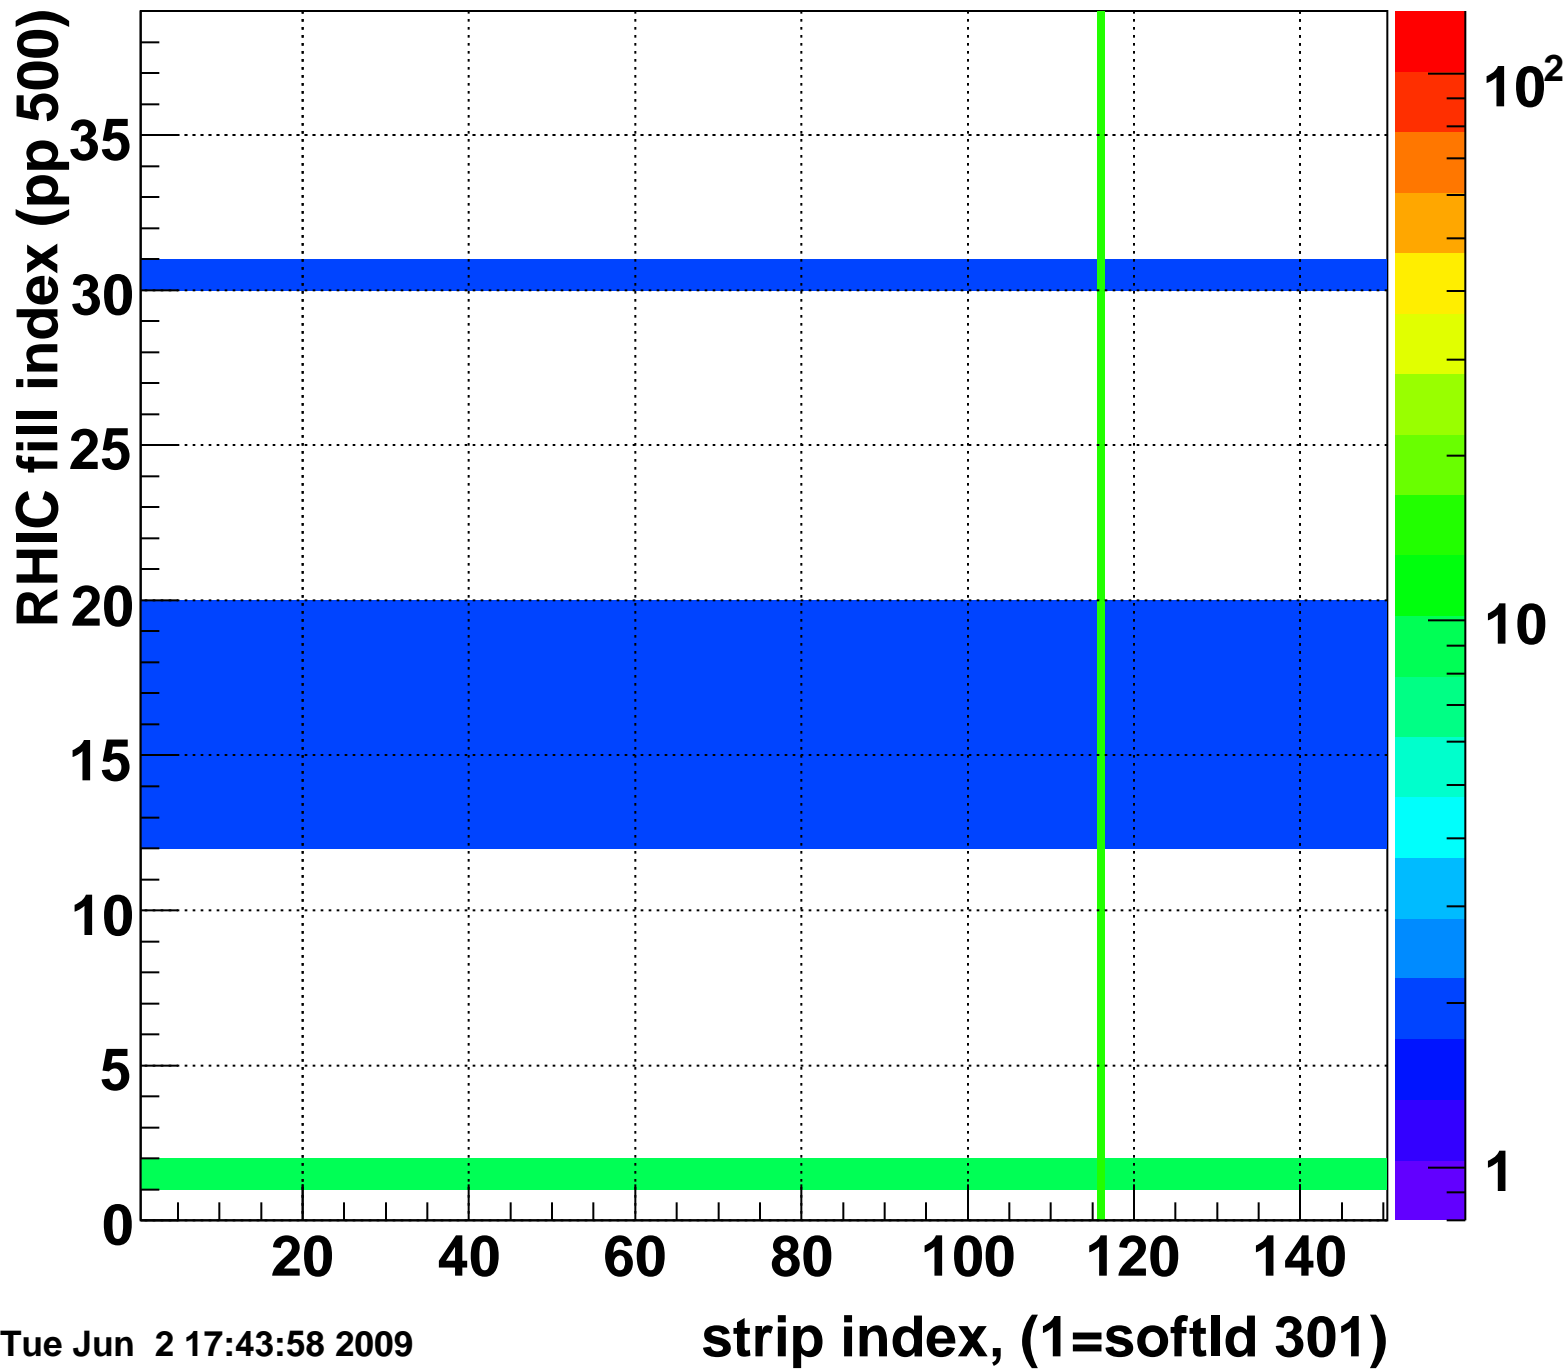

Bad strips (color=error bits), BSMDE mod=3

Entries 1529

Tue Jun 2 17:43:58 2009