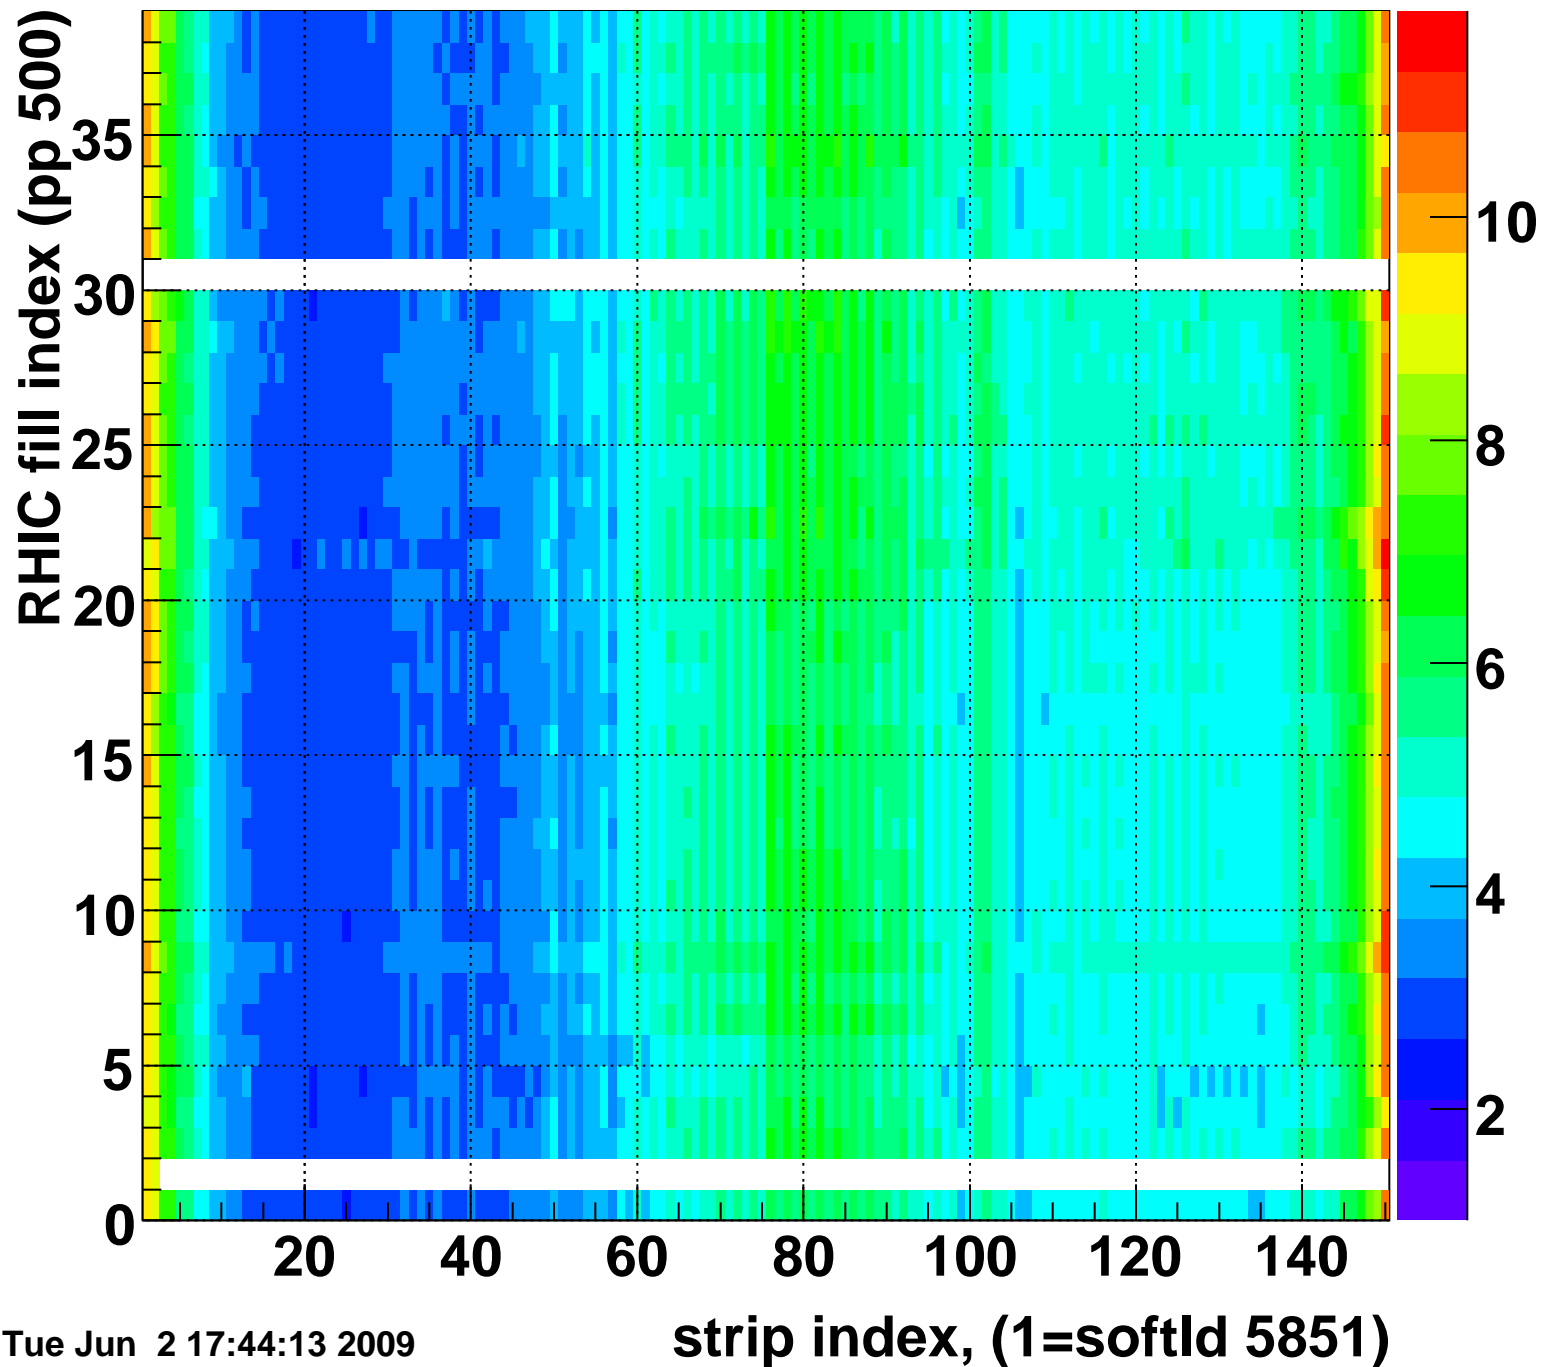

Rms of ped residuum (ADC), BSMDE mod=40, good strips

Entries 5552

Tue Jun 2 17:44:13 2009

Bad strips (color=error bits), BSMDE mod=40

Entries 298

Tue Jun 2 17:44:13 2009

Rms of ped residuum (ADC), BSMDP mod=40, good strips

Entries 4995

Tue Jun 2 17:44:13 2009

Bad strips (color=error bits), BSMDE mod=40

Entries 855

Tue Jun 2 17:44:13 2009