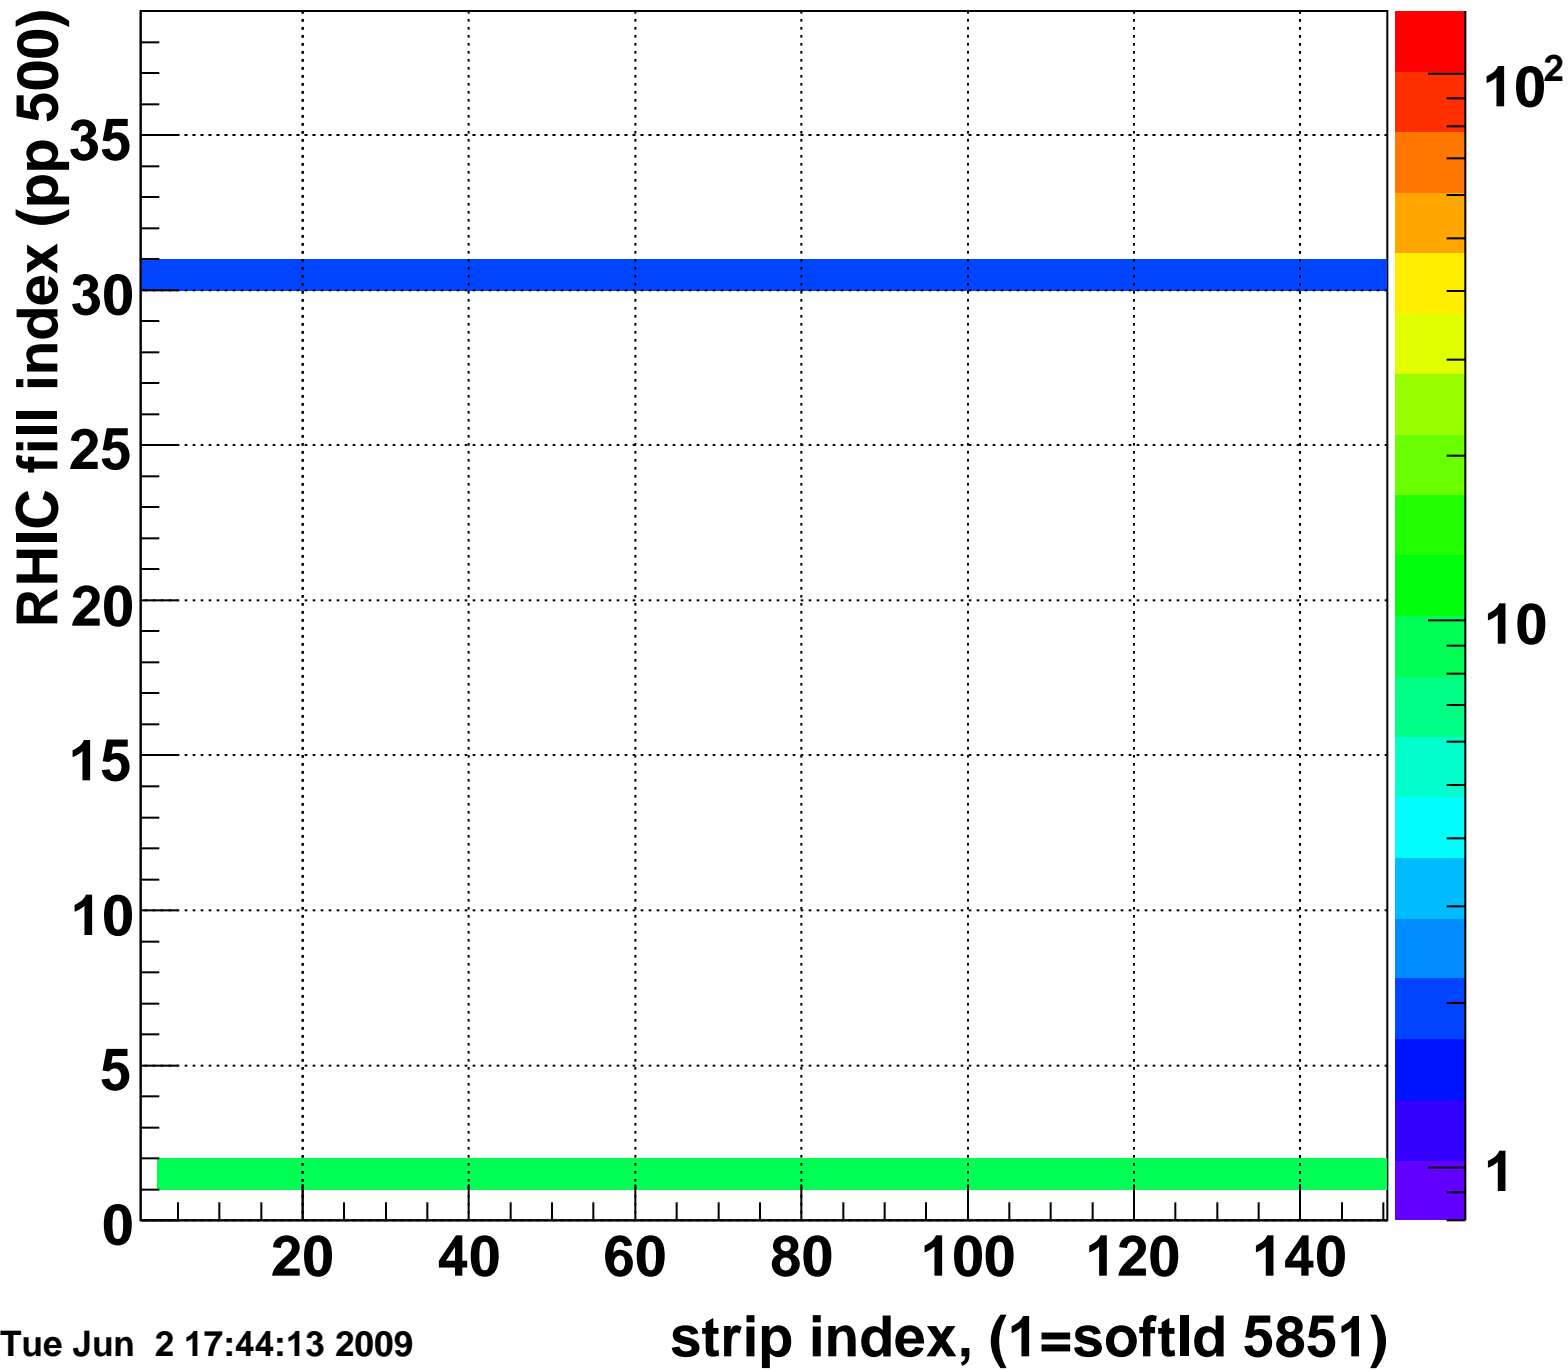

Rms of ped residuum (ADC), BSMDE mod=40, good strips

Entries 5552

Tue Jun 2 17:44:13 2009

Bad strips (color=error bits), BSMDE mod=40

Entries 298

Tue Jun 2 17:44:13 2009

Rms of ped residuum (ADC), BSMDP mod=40, good strips

Entries 4995

Tue Jun 2 17:44:13 2009

Bad strips (color=error bits), BSMDE mod=40

Entries 855

Tue Jun 2 17:44:13 2009