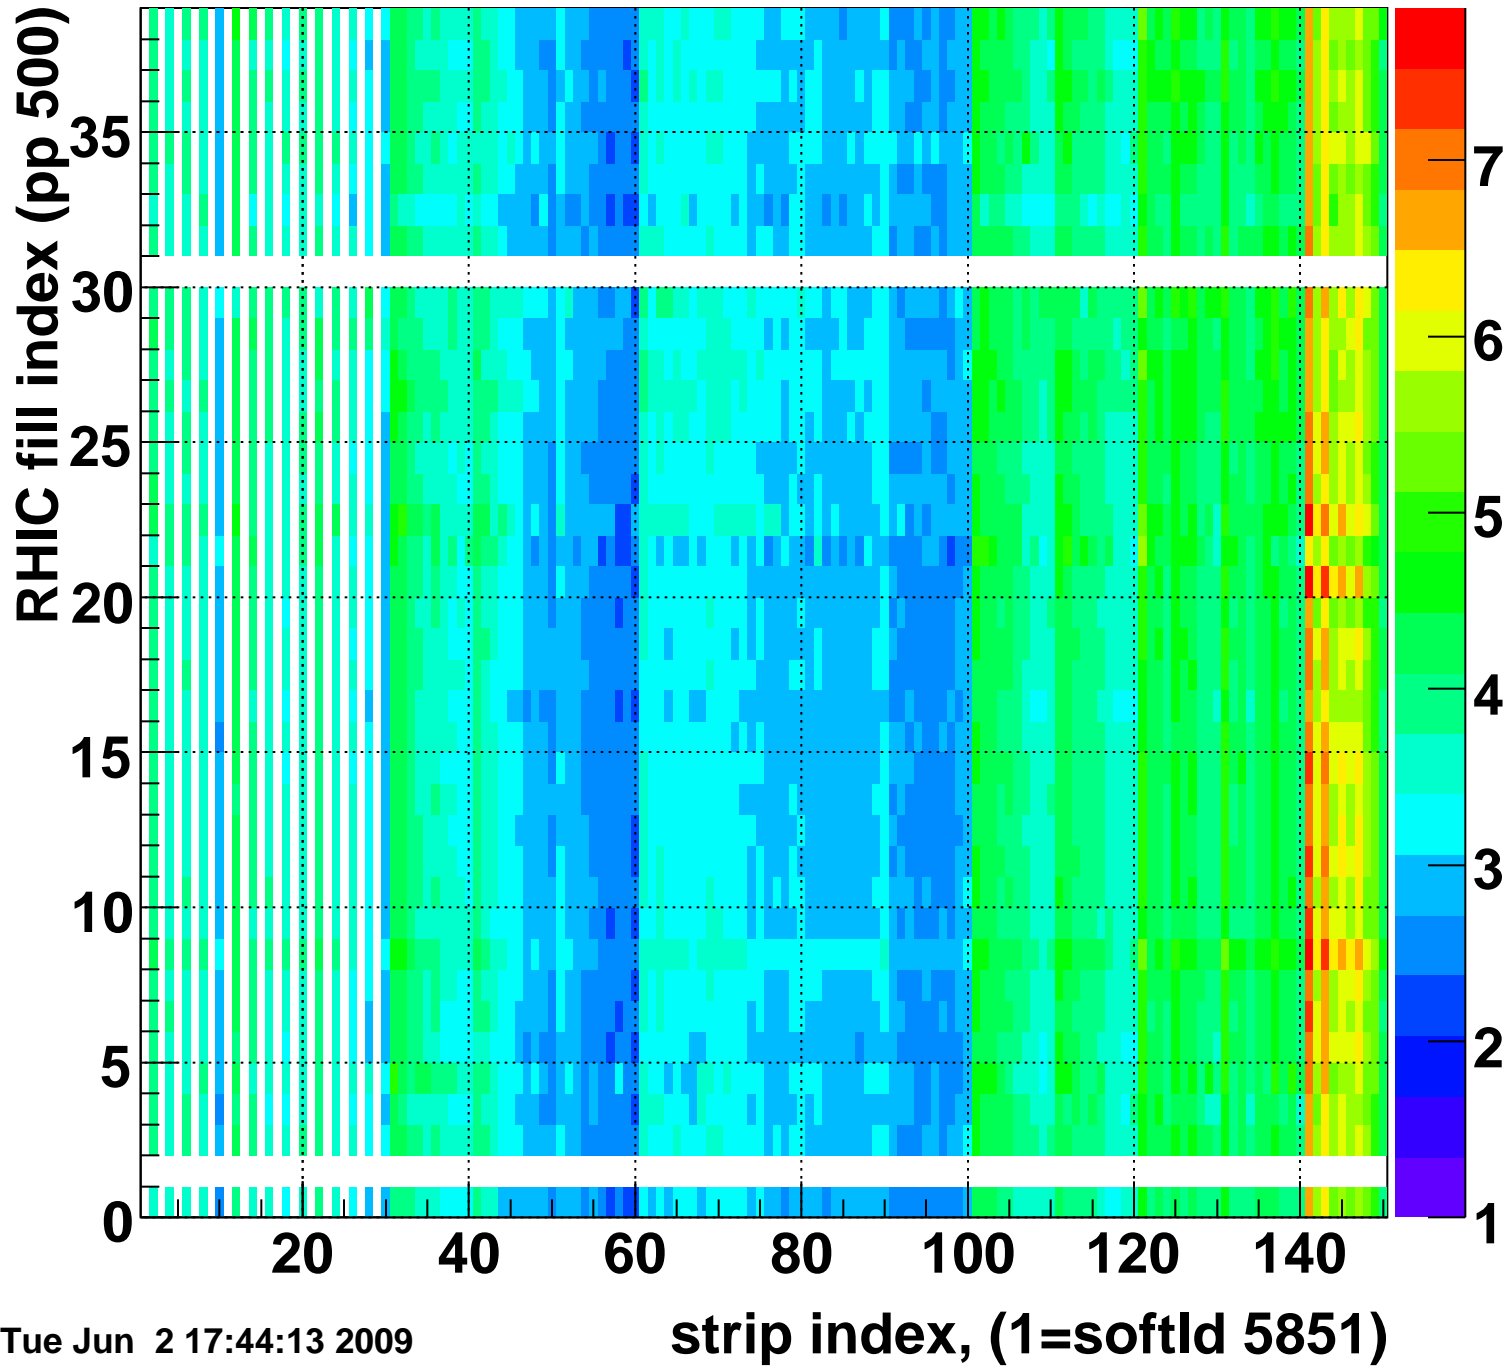

Rms of ped residuum (ADC), BSMDE mod=40, good strips

Entries 5552

Tue Jun 2 17:44:13 2009

Bad strips (color=error bits), BSMDE mod=40

Entries 298

Tue Jun 2 17:44:13 2009

Rms of ped residuum (ADC), BSMDP mod=40, good strips

Entries 4995

Tue Jun 2 17:44:13 2009

Bad strips (color=error bits), BSMDE mod=40

Entries 855

Tue Jun 2 17:44:13 2009