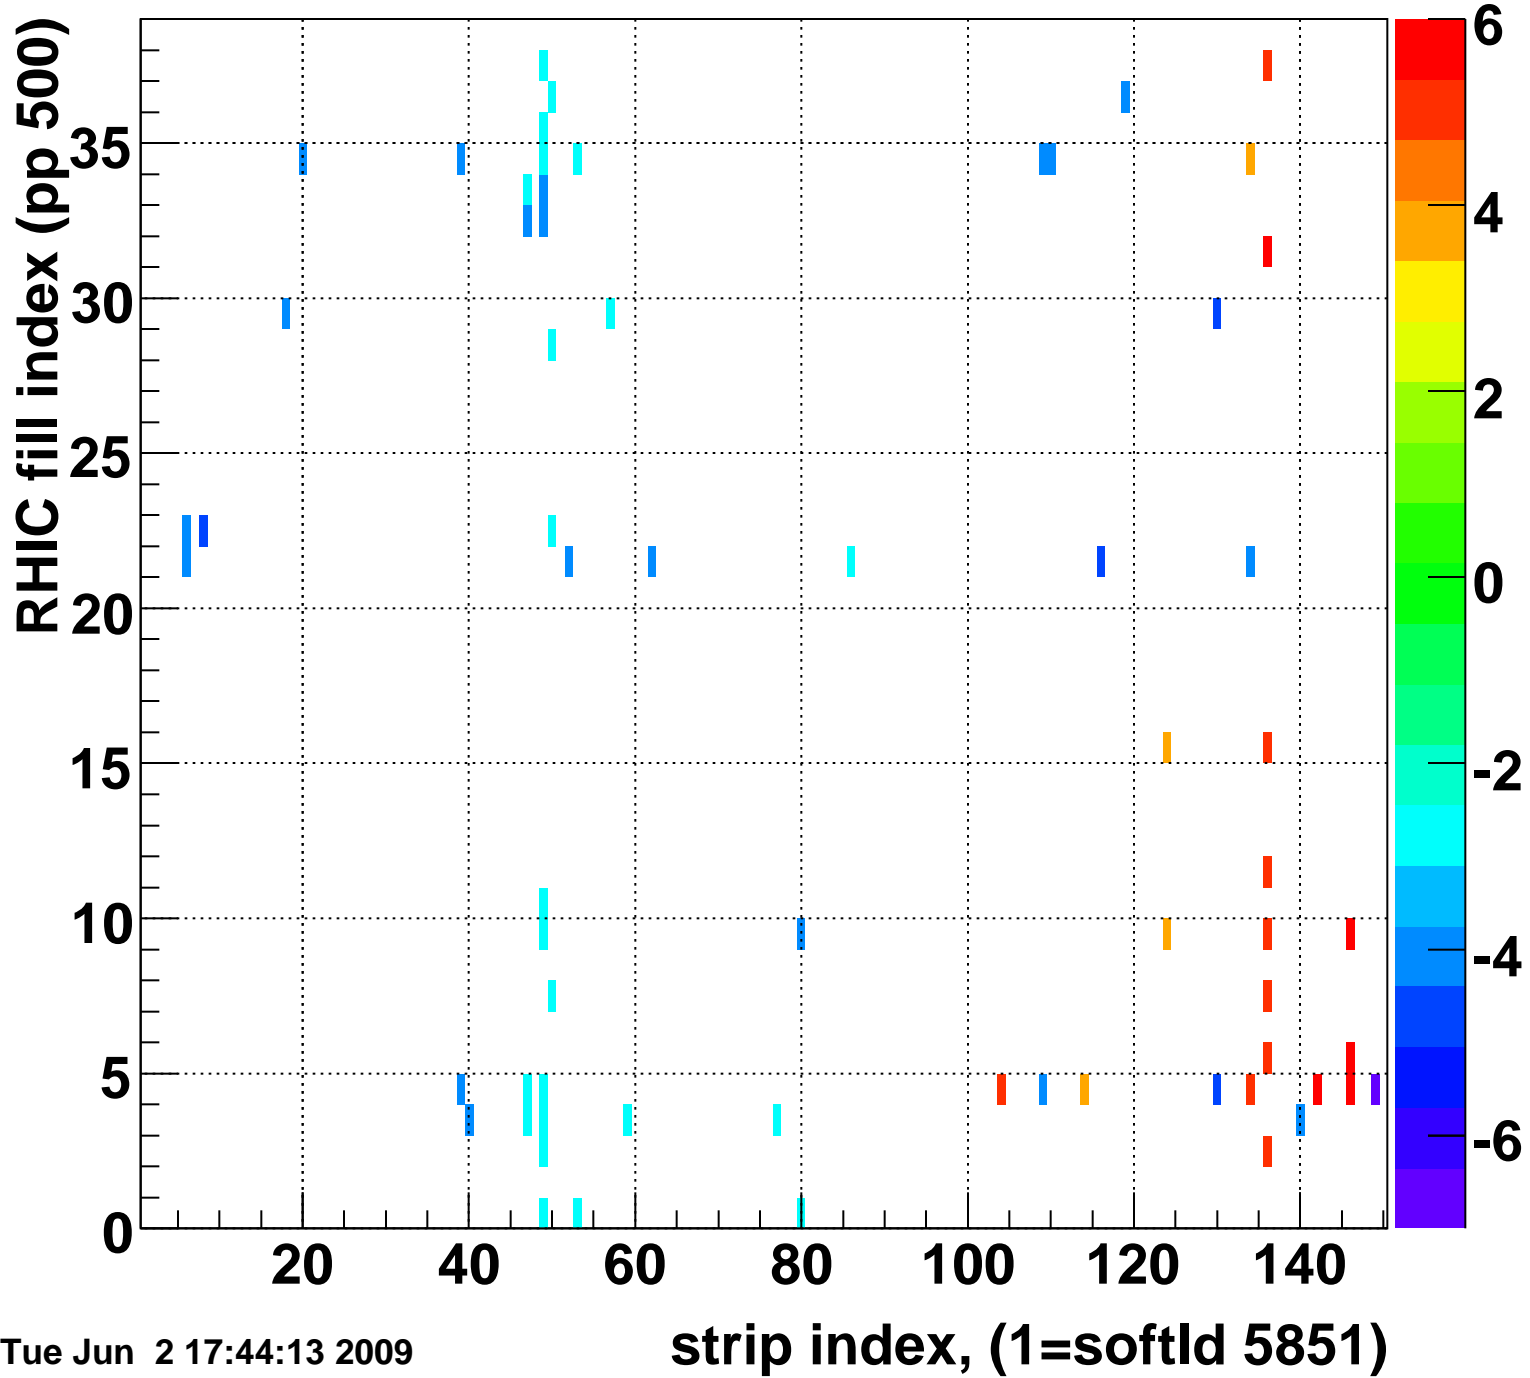

Rms of ped residuum (ADC), BSMDE mod=40, good strips

Entries 5552

Tue Jun 2 17:44:13 2009

Bad strips (color=error bits), BSMDE mod=40

Entries 298

Tue Jun 2 17:44:13 2009

Rms of ped residuum (ADC), BSMDP mod=40, good strips

Entries 4995

Tue Jun 2 17:44:13 2009

Bad strips (color=error bits), BSMDE mod=40

Entries 855

Tue Jun 2 17:44:13 2009