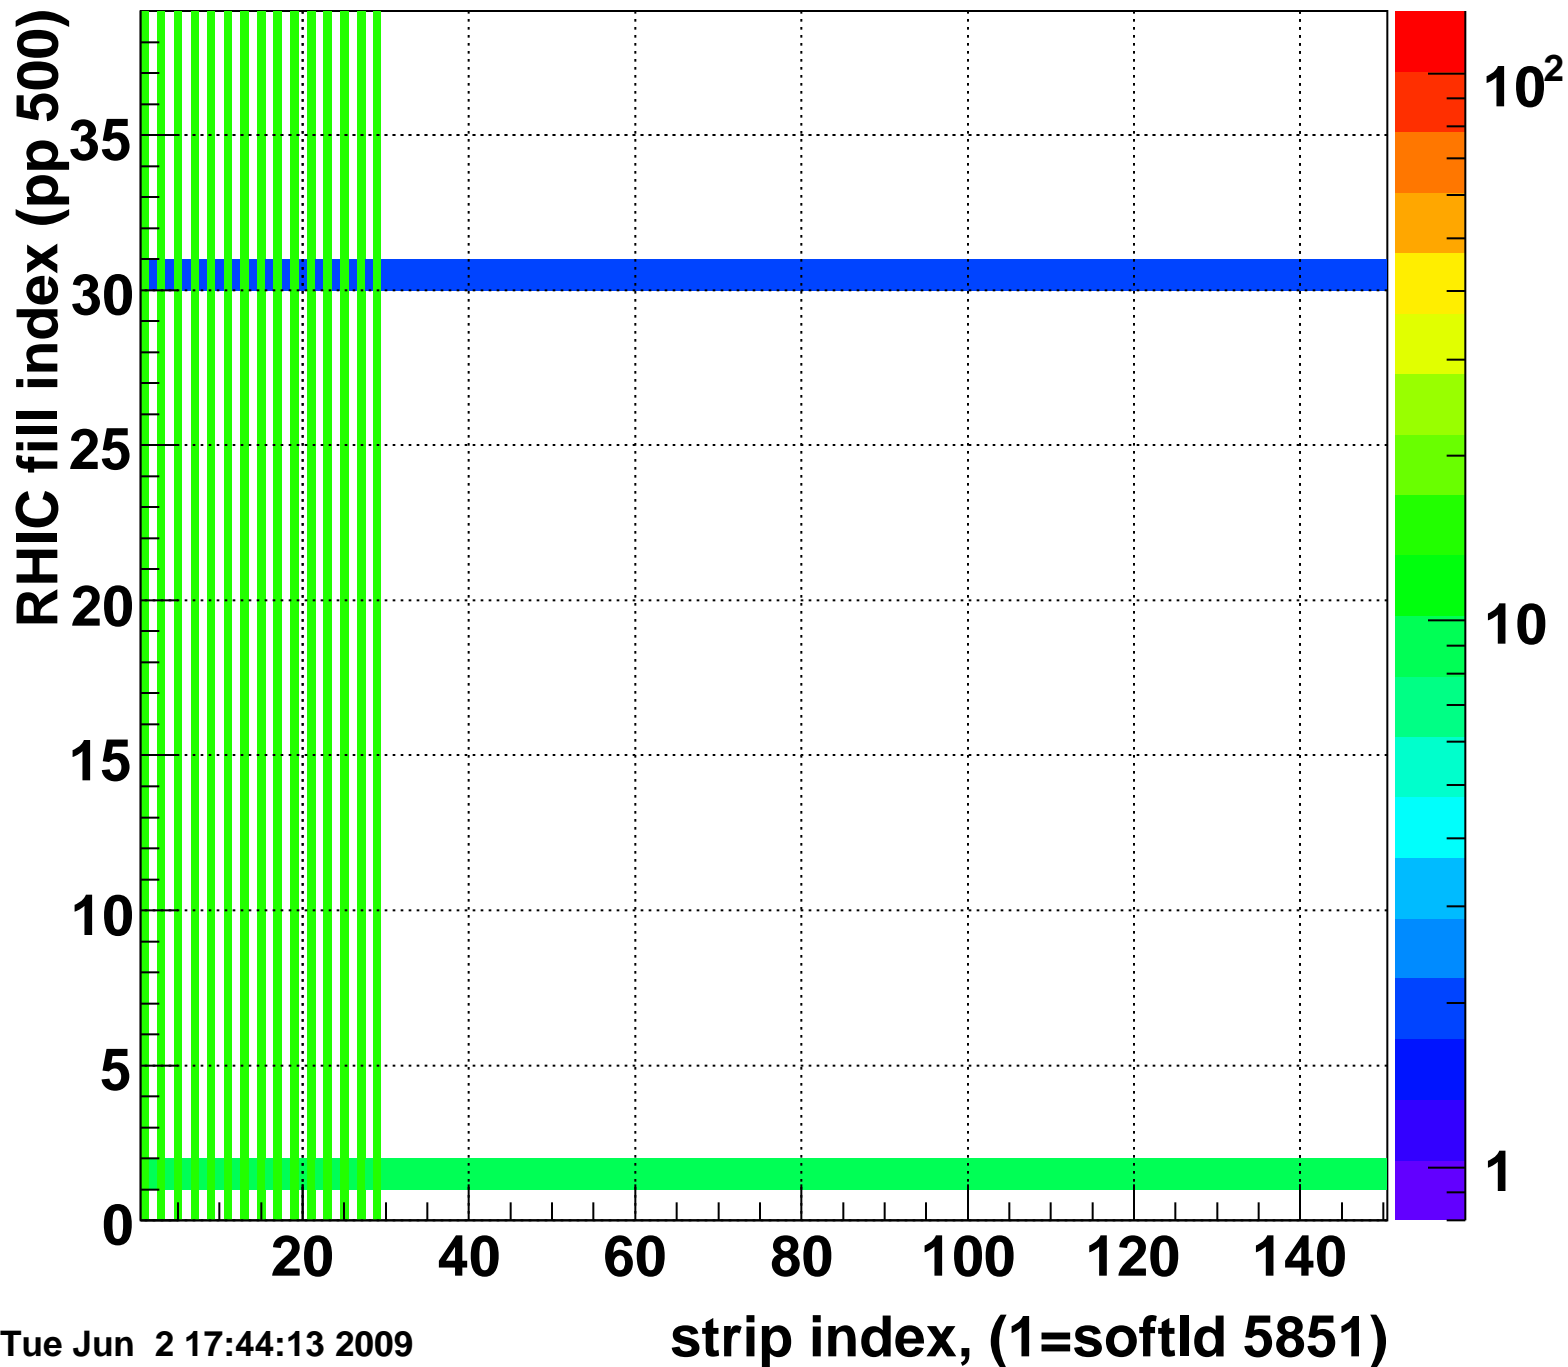

Rms of ped residuum (ADC), BSMDE mod=40, good strips

Entries 5552

Tue Jun 2 17:44:13 2009

Bad strips (color=error bits), BSMDE mod=40

Entries 298

Tue Jun 2 17:44:13 2009

Rms of ped residuum (ADC), BSMDP mod=40, good strips

Entries 4995

Tue Jun 2 17:44:13 2009

Bad strips (color=error bits), BSMDE mod=40

Entries 855

Tue Jun 2 17:44:13 2009