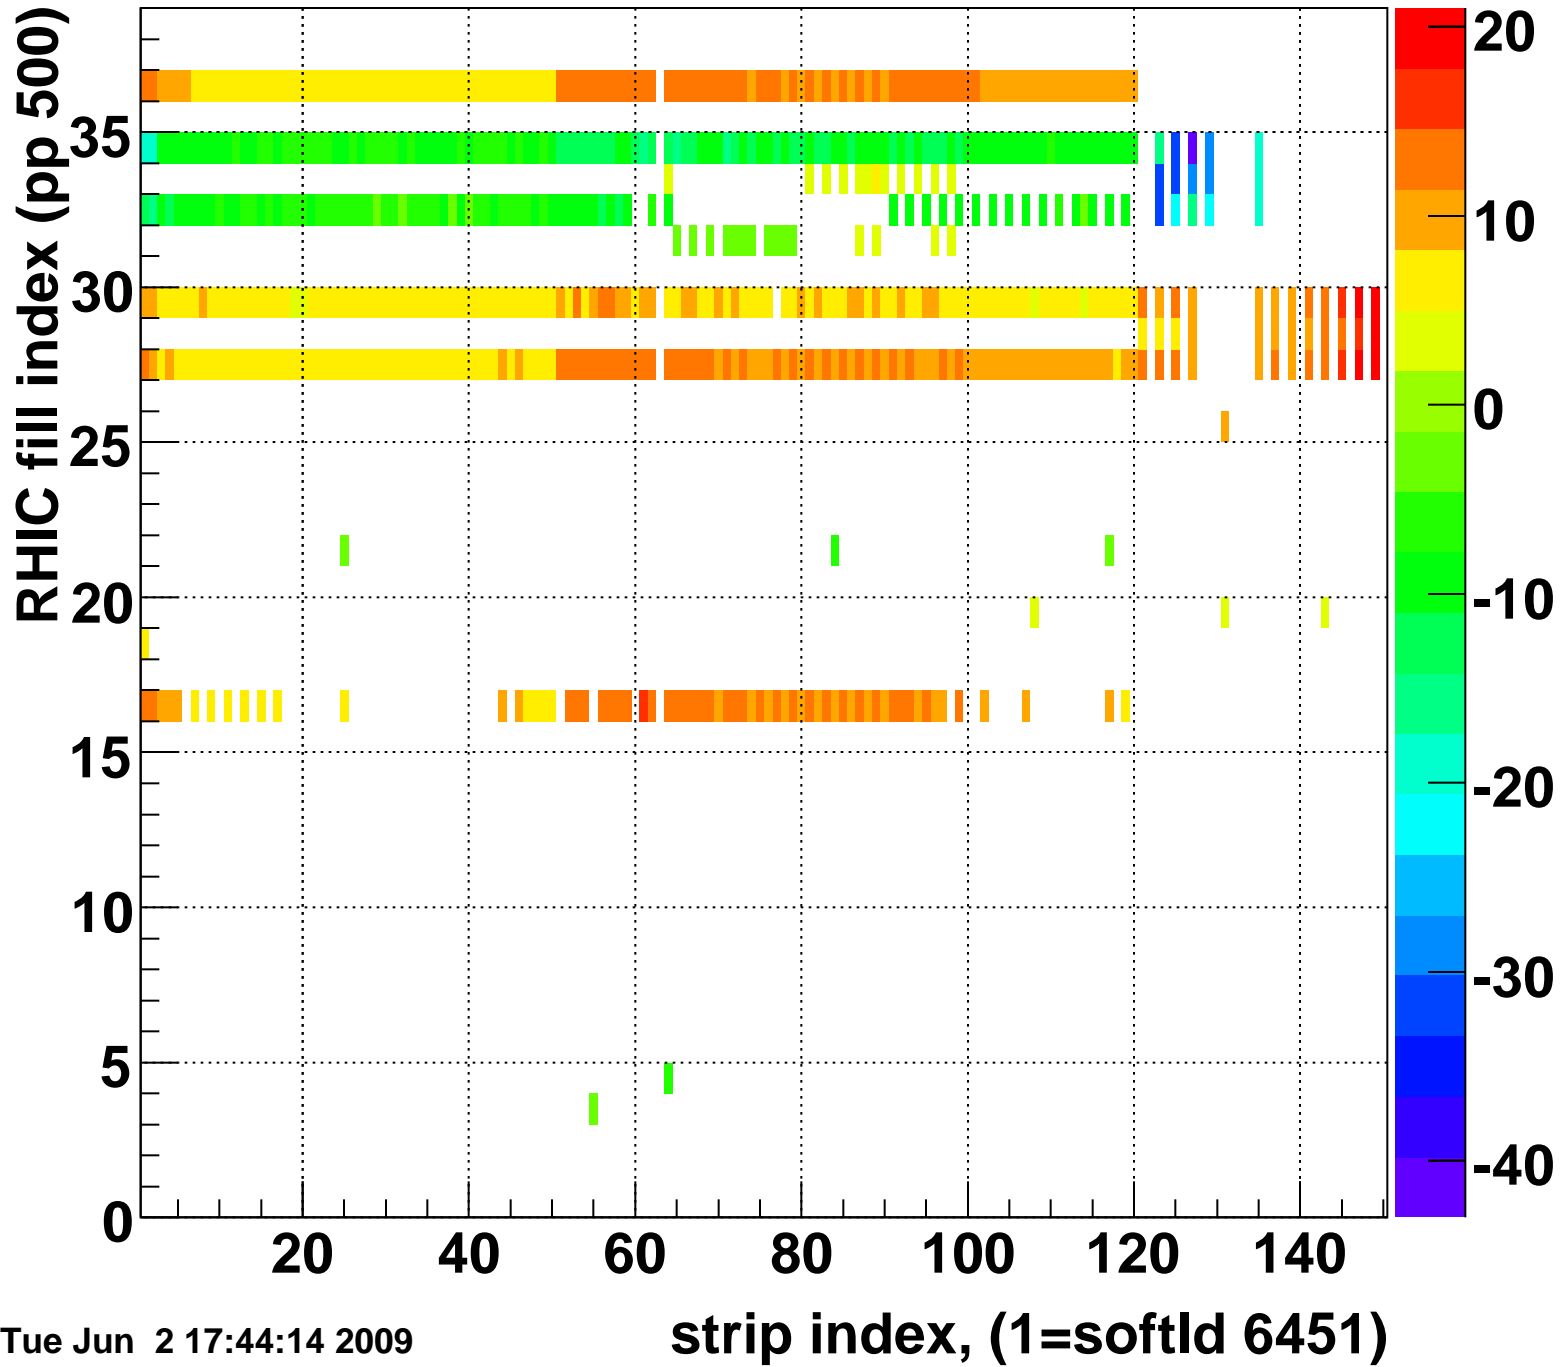

Mpv of ped residuum (ADC), BSMDE mod=44, good strips

Entries 706

Tue Jun 2 17:44:14 2009

Rms of ped residuum (ADC), BSMDE mod=44, good strips

Entries 4915

Tue Jun 2 17:44:14 2009

Bad strips (color=error bits), BSMDE mod=44

Entries 935

Tue Jun 2 17:44:14 2009

Mpv of ped residuum (ADC), BSMDP mod=44, good strips

Entries 408

Tue Jun 2 17:44:14 2009

Rms of ped residuum (ADC), BSMDP mod=44, good strips

Entries 5550

Tue Jun 2 17:44:14 2009

Bad strips (color=error bits), BSMDE mod=44

Entries 300

Tue Jun 2 17:44:14 2009