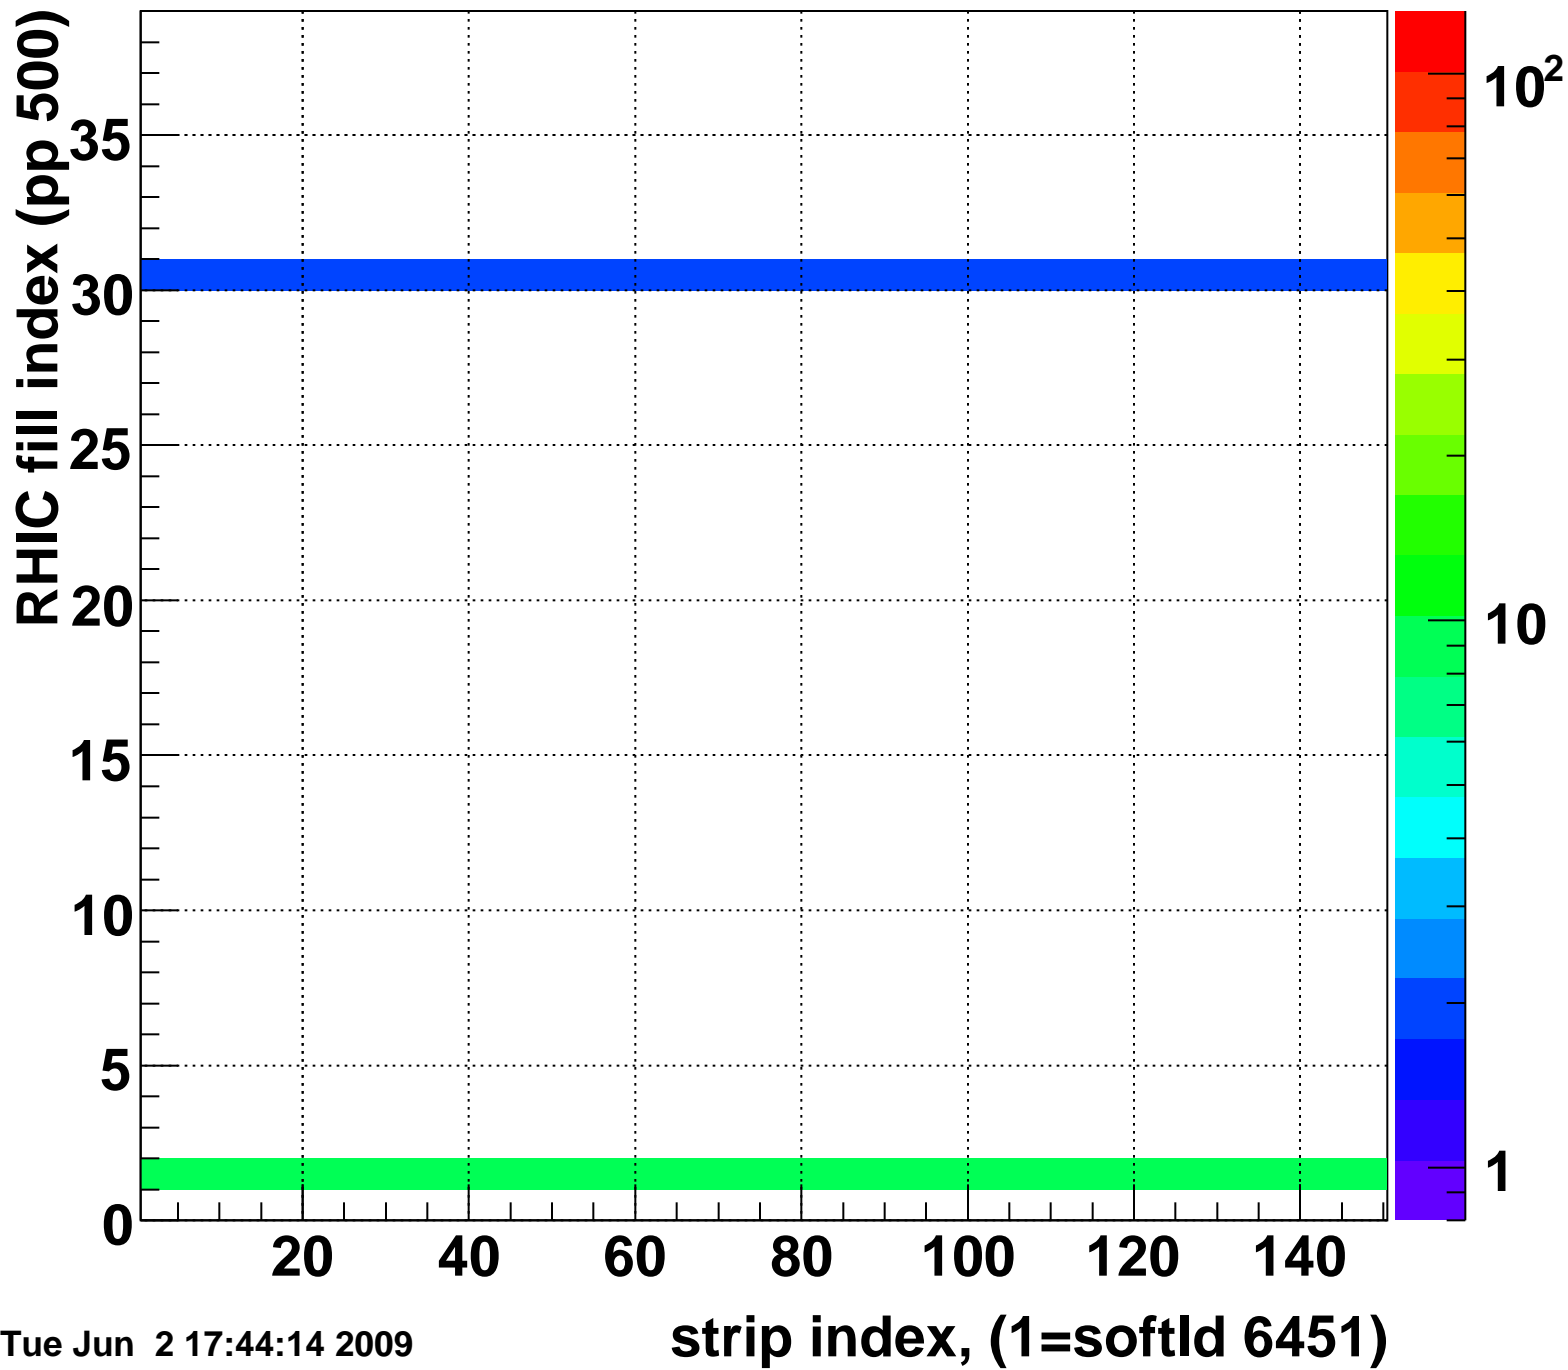

Mpv of ped residuum (ADC), BSMDE mod=44, good strips

Entries 706

Tue Jun 2 17:44:14 2009

Rms of ped residuum (ADC), BSMDE mod=44, good strips

Entries 4915

Tue Jun 2 17:44:14 2009

Bad strips (color=error bits), BSMDE mod=44

Entries 935

Tue Jun 2 17:44:14 2009

Mpv of ped residuum (ADC), BSMDP mod=44, good strips

Entries 408

Tue Jun 2 17:44:14 2009

Rms of ped residuum (ADC), BSMDP mod=44, good strips

Entries 5550

Tue Jun 2 17:44:14 2009

Bad strips (color=error bits), BSMDE mod=44

Entries 300

Tue Jun 2 17:44:14 2009