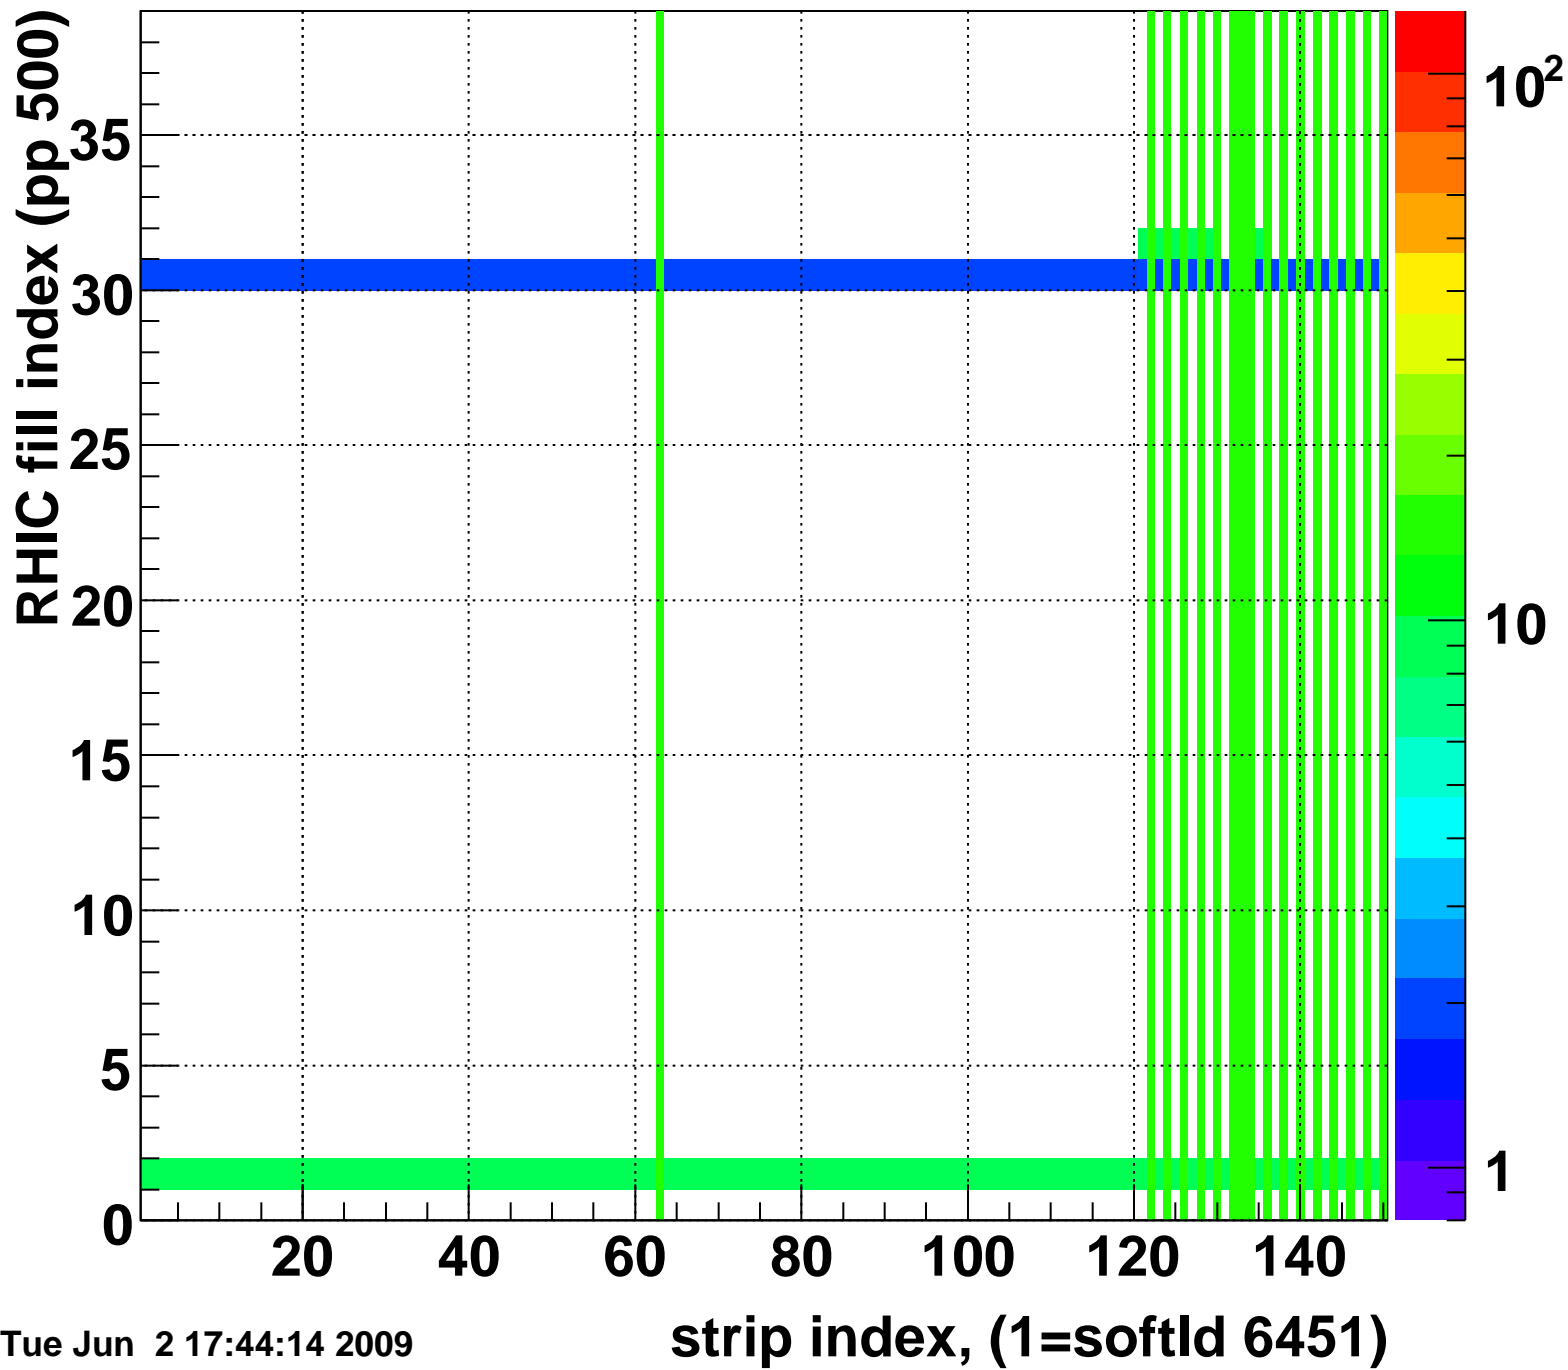

Mpv of ped residuum (ADC), BSMDE mod=44, good strips

Entries 706

Tue Jun 2 17:44:14 2009

Rms of ped residuum (ADC), BSMDE mod=44, good strips

Entries 4915

Tue Jun 2 17:44:14 2009

Bad strips (color=error bits), BSMDE mod=44

Entries 935

Tue Jun 2 17:44:14 2009

Mpv of ped residuum (ADC), BSMDP mod=44, good strips

Entries 408

Tue Jun 2 17:44:14 2009

Rms of ped residuum (ADC), BSMDP mod=44, good strips

Entries 5550

Tue Jun 2 17:44:14 2009

Bad strips (color=error bits), BSMDE mod=44

Entries 300

Tue Jun 2 17:44:14 2009