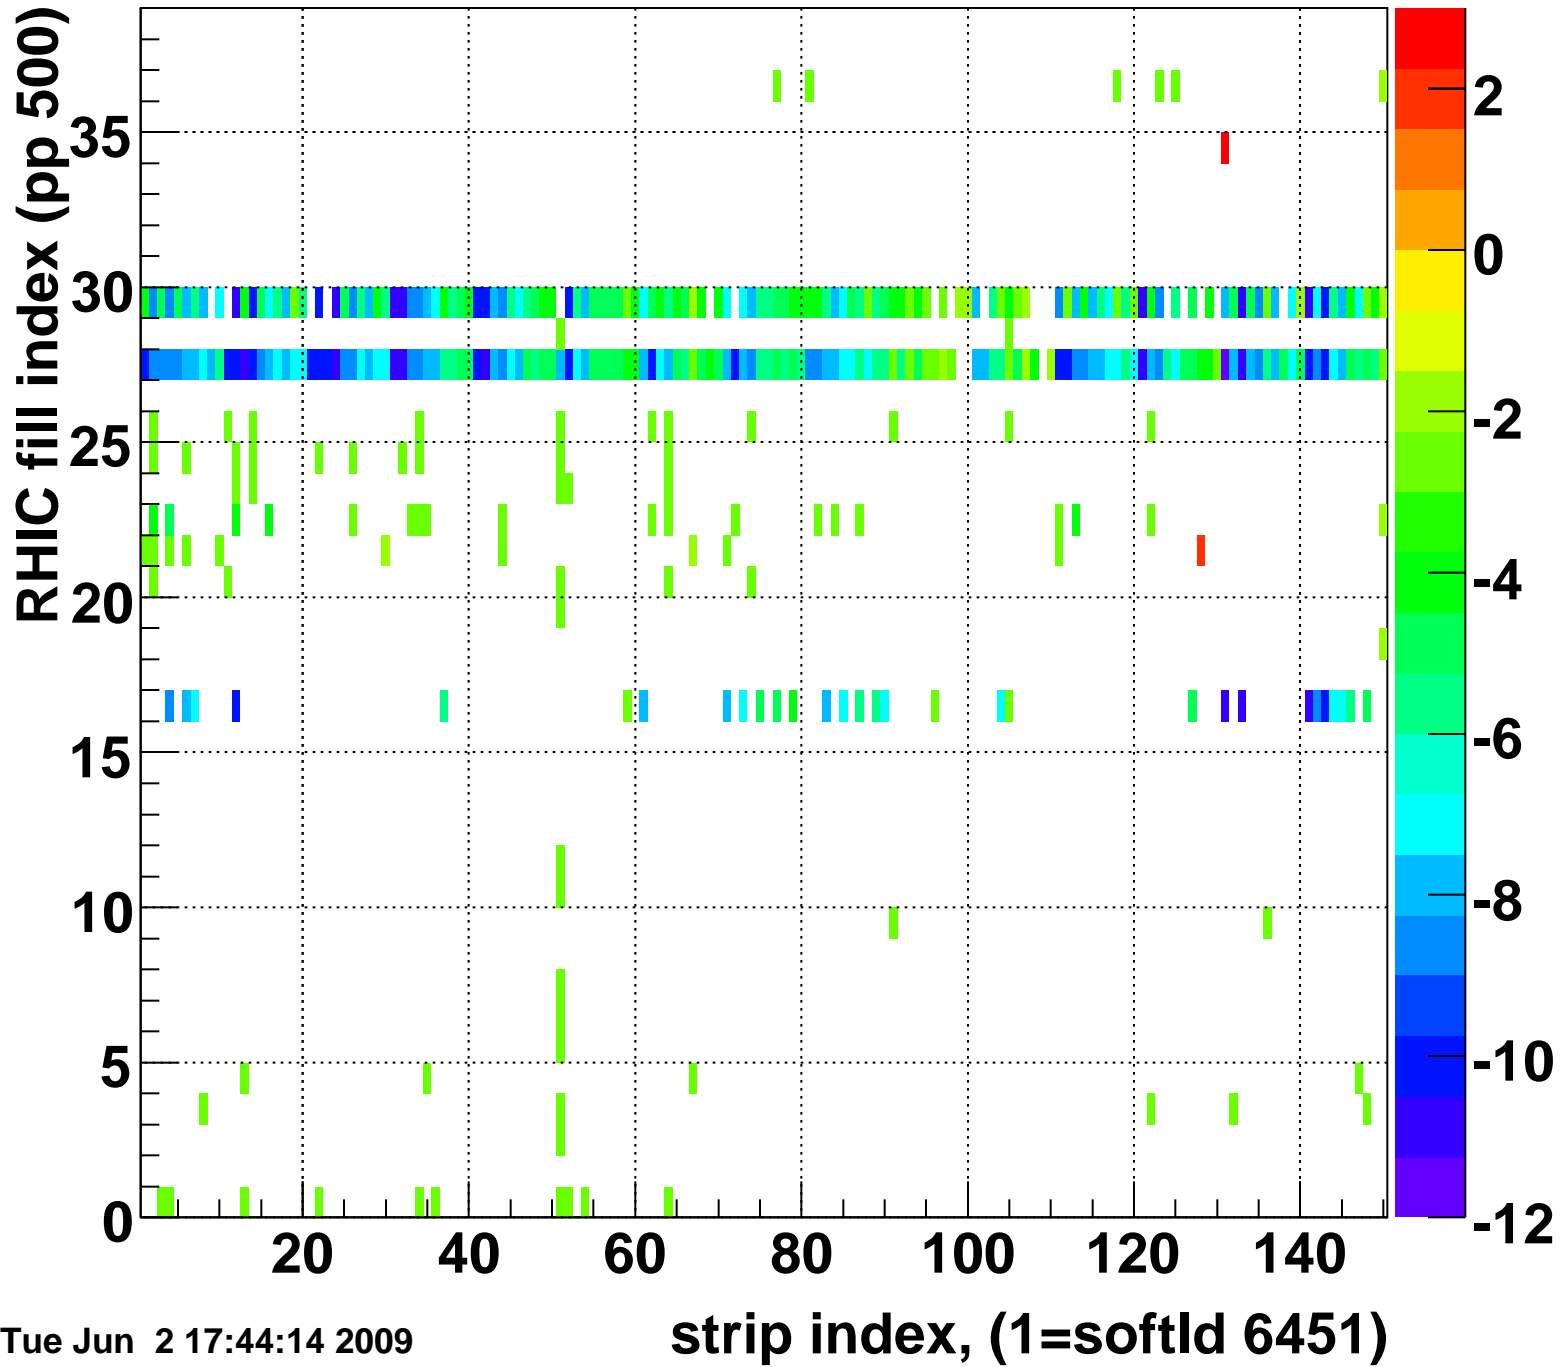

Mpv of ped residuum (ADC), BSMDE mod=44, good strips

Entries 706

Tue Jun 2 17:44:14 2009

Rms of ped residuum (ADC), BSMDE mod=44, good strips

Entries 4915

Tue Jun 2 17:44:14 2009

Bad strips (color=error bits), BSMDE mod=44

Entries 935

Tue Jun 2 17:44:14 2009

Mpv of ped residuum (ADC), BSMDP mod=44, good strips

Entries 408

Tue Jun 2 17:44:14 2009

Rms of ped residuum (ADC), BSMDP mod=44, good strips

Entries 5550

Tue Jun 2 17:44:14 2009

Bad strips (color=error bits), BSMDE mod=44

Entries 300

Tue Jun 2 17:44:14 2009