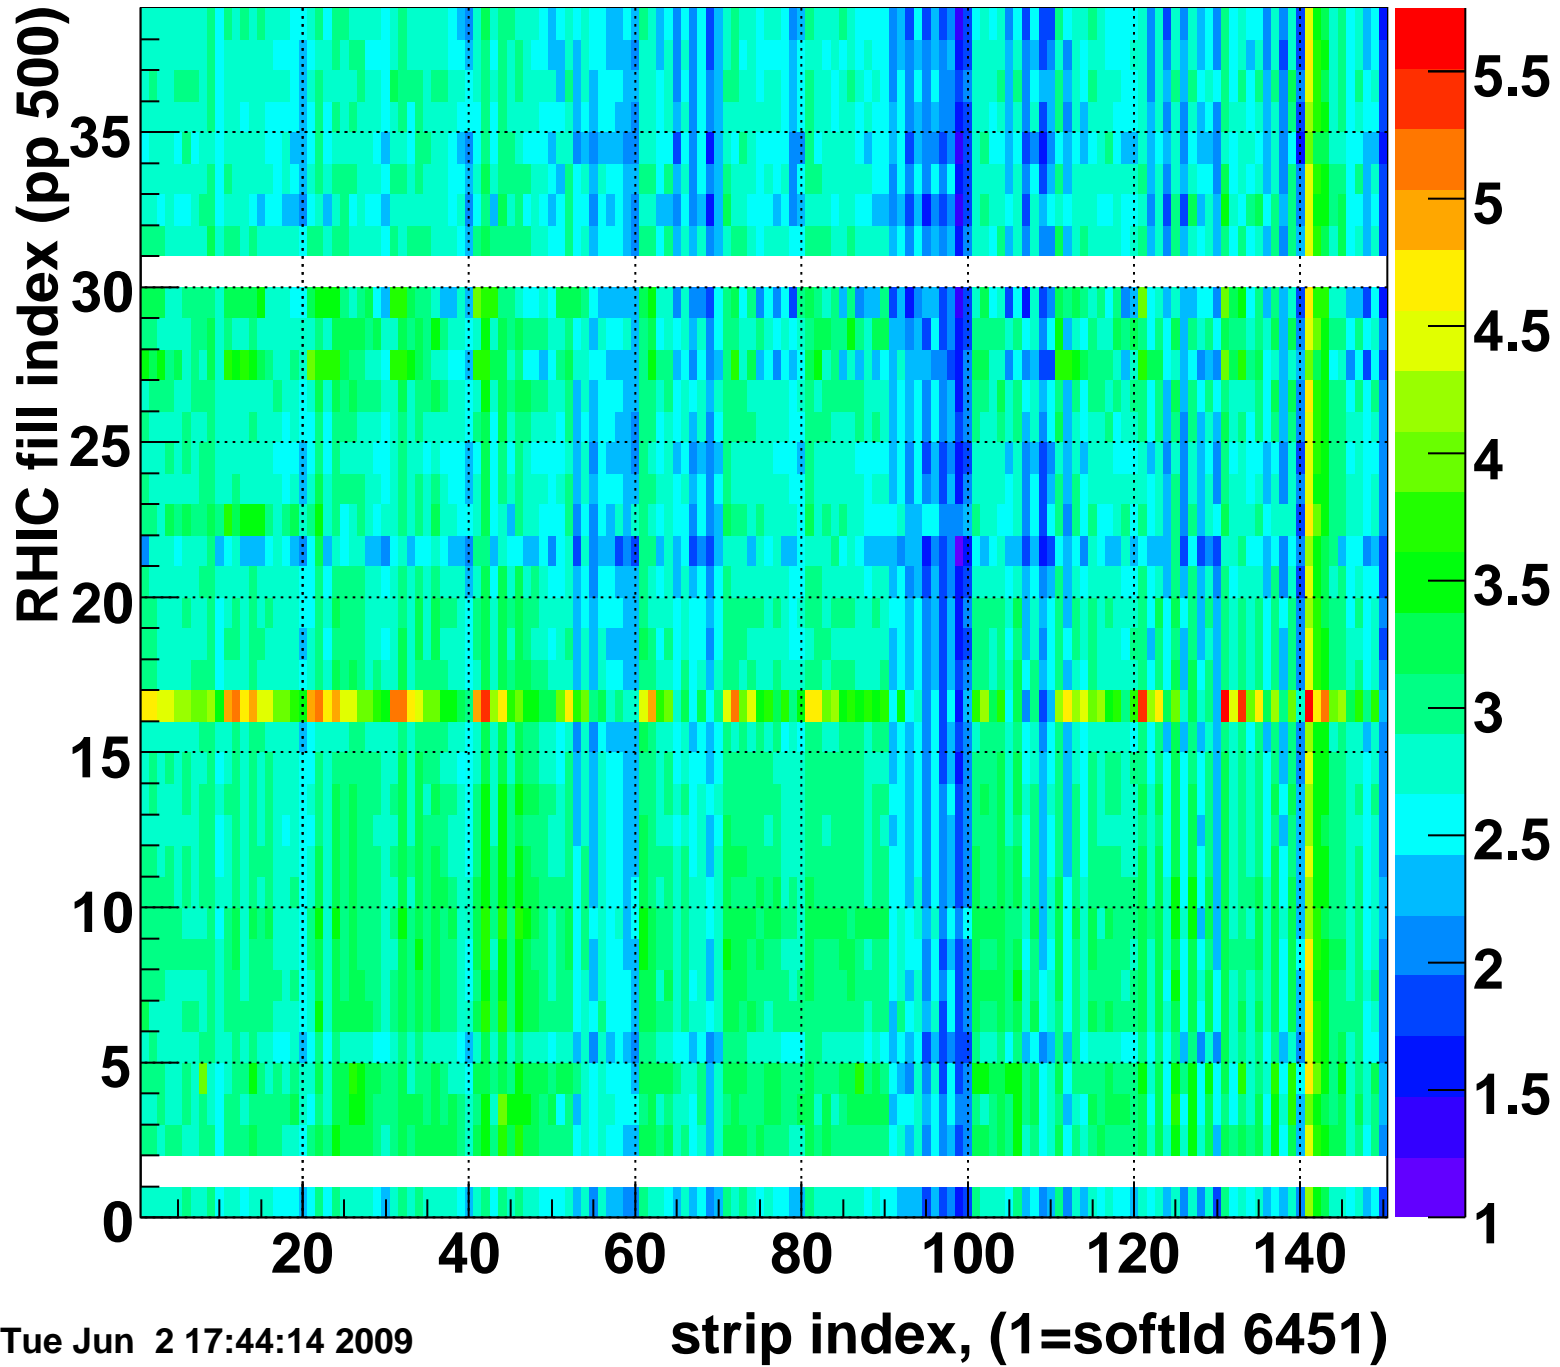

Mpv of ped residuum (ADC), BSMDE mod=44, good strips

Entries 706

Tue Jun 2 17:44:14 2009

Rms of ped residuum (ADC), BSMDE mod=44, good strips

Entries 4915

Tue Jun 2 17:44:14 2009

Bad strips (color=error bits), BSMDE mod=44

Entries 935

Tue Jun 2 17:44:14 2009

Mpv of ped residuum (ADC), BSMDP mod=44, good strips

Entries 408

Tue Jun 2 17:44:14 2009

Rms of ped residuum (ADC), BSMDP mod=44, good strips

Entries 5550

Tue Jun 2 17:44:14 2009

Bad strips (color=error bits), BSMDE mod=44

Entries 300

Tue Jun 2 17:44:14 2009