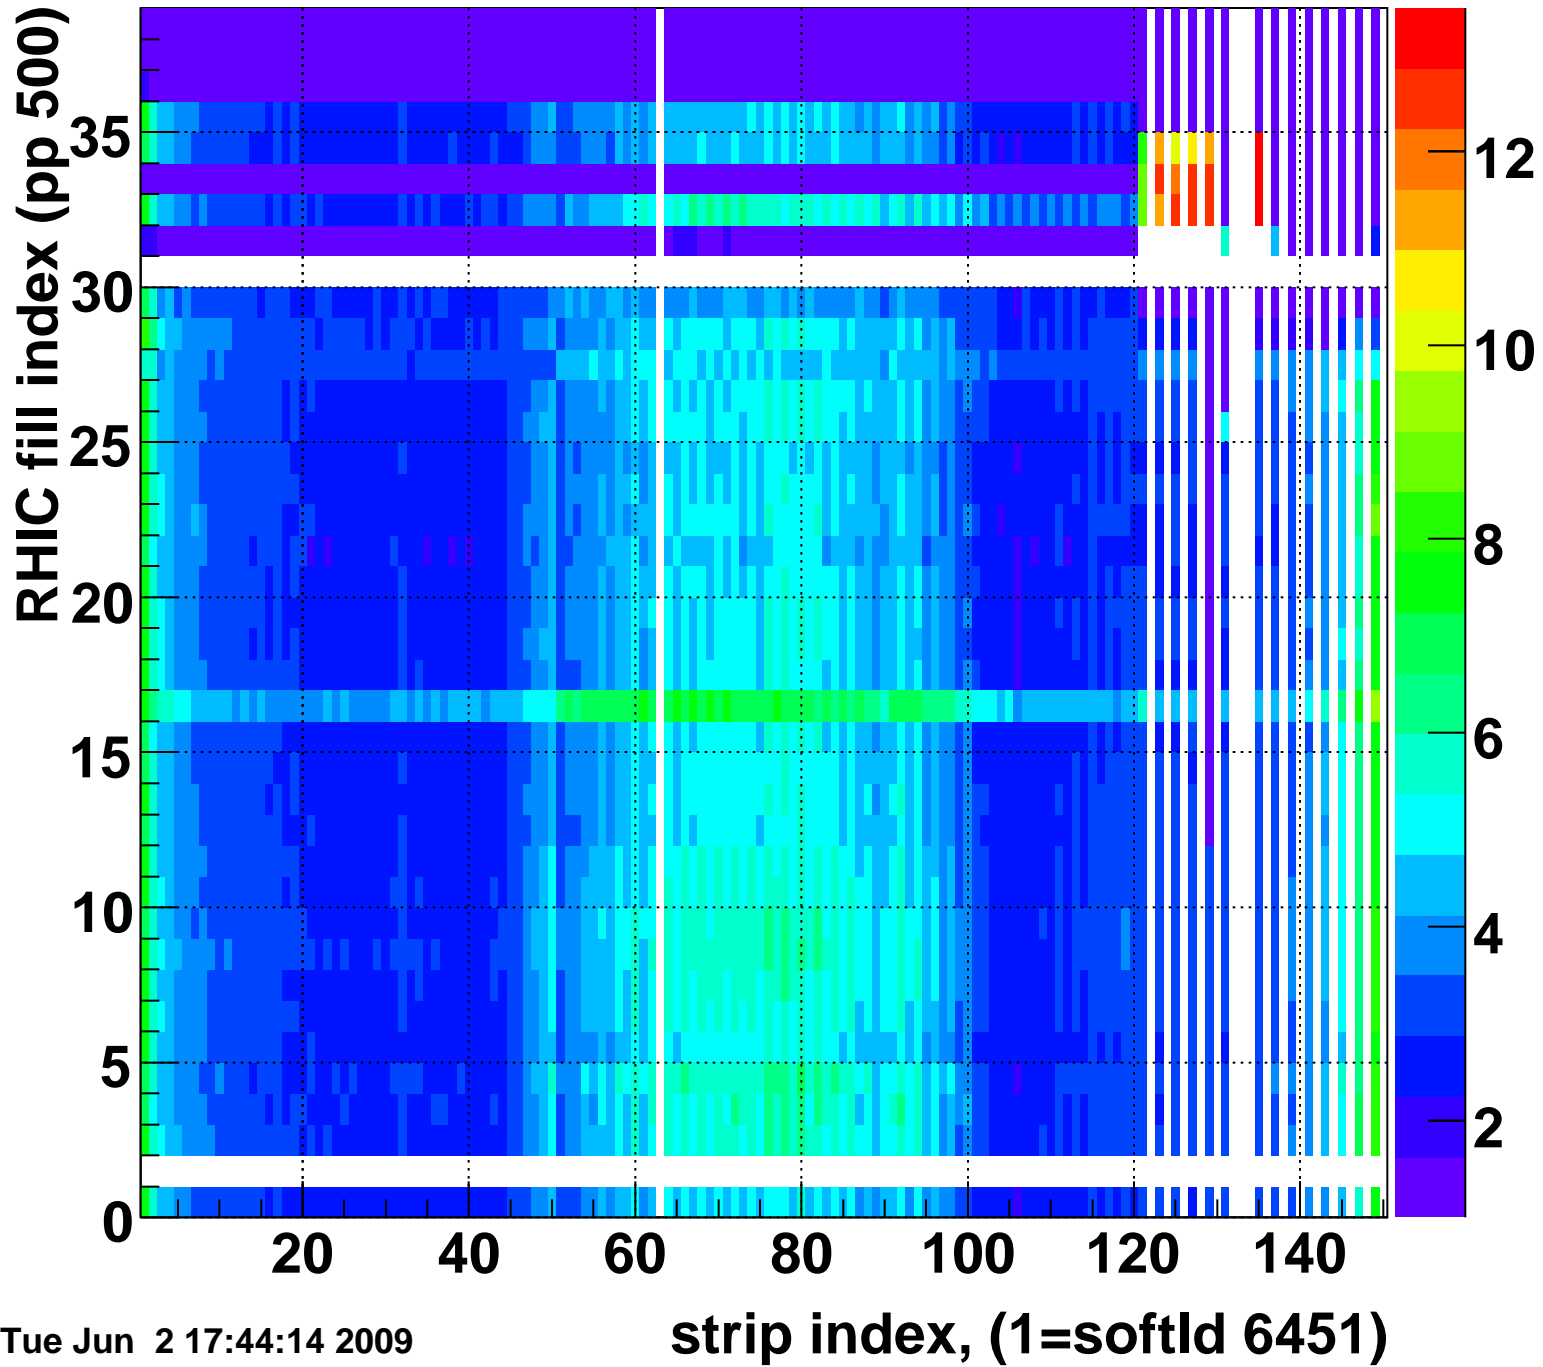

Mpv of ped residuum (ADC), BSMDE mod=44, good strips

Entries 706

Tue Jun 2 17:44:14 2009

Rms of ped residuum (ADC), BSMDE mod=44, good strips

Entries 4915

Tue Jun 2 17:44:14 2009

Bad strips (color=error bits), BSMDE mod=44

Entries 935

Tue Jun 2 17:44:14 2009

Mpv of ped residuum (ADC), BSMDP mod=44, good strips

Entries 408

Tue Jun 2 17:44:14 2009

Rms of ped residuum (ADC), BSMDP mod=44, good strips

Entries 5550

Tue Jun 2 17:44:14 2009

Bad strips (color=error bits), BSMDE mod=44

Entries 300

Tue Jun 2 17:44:14 2009