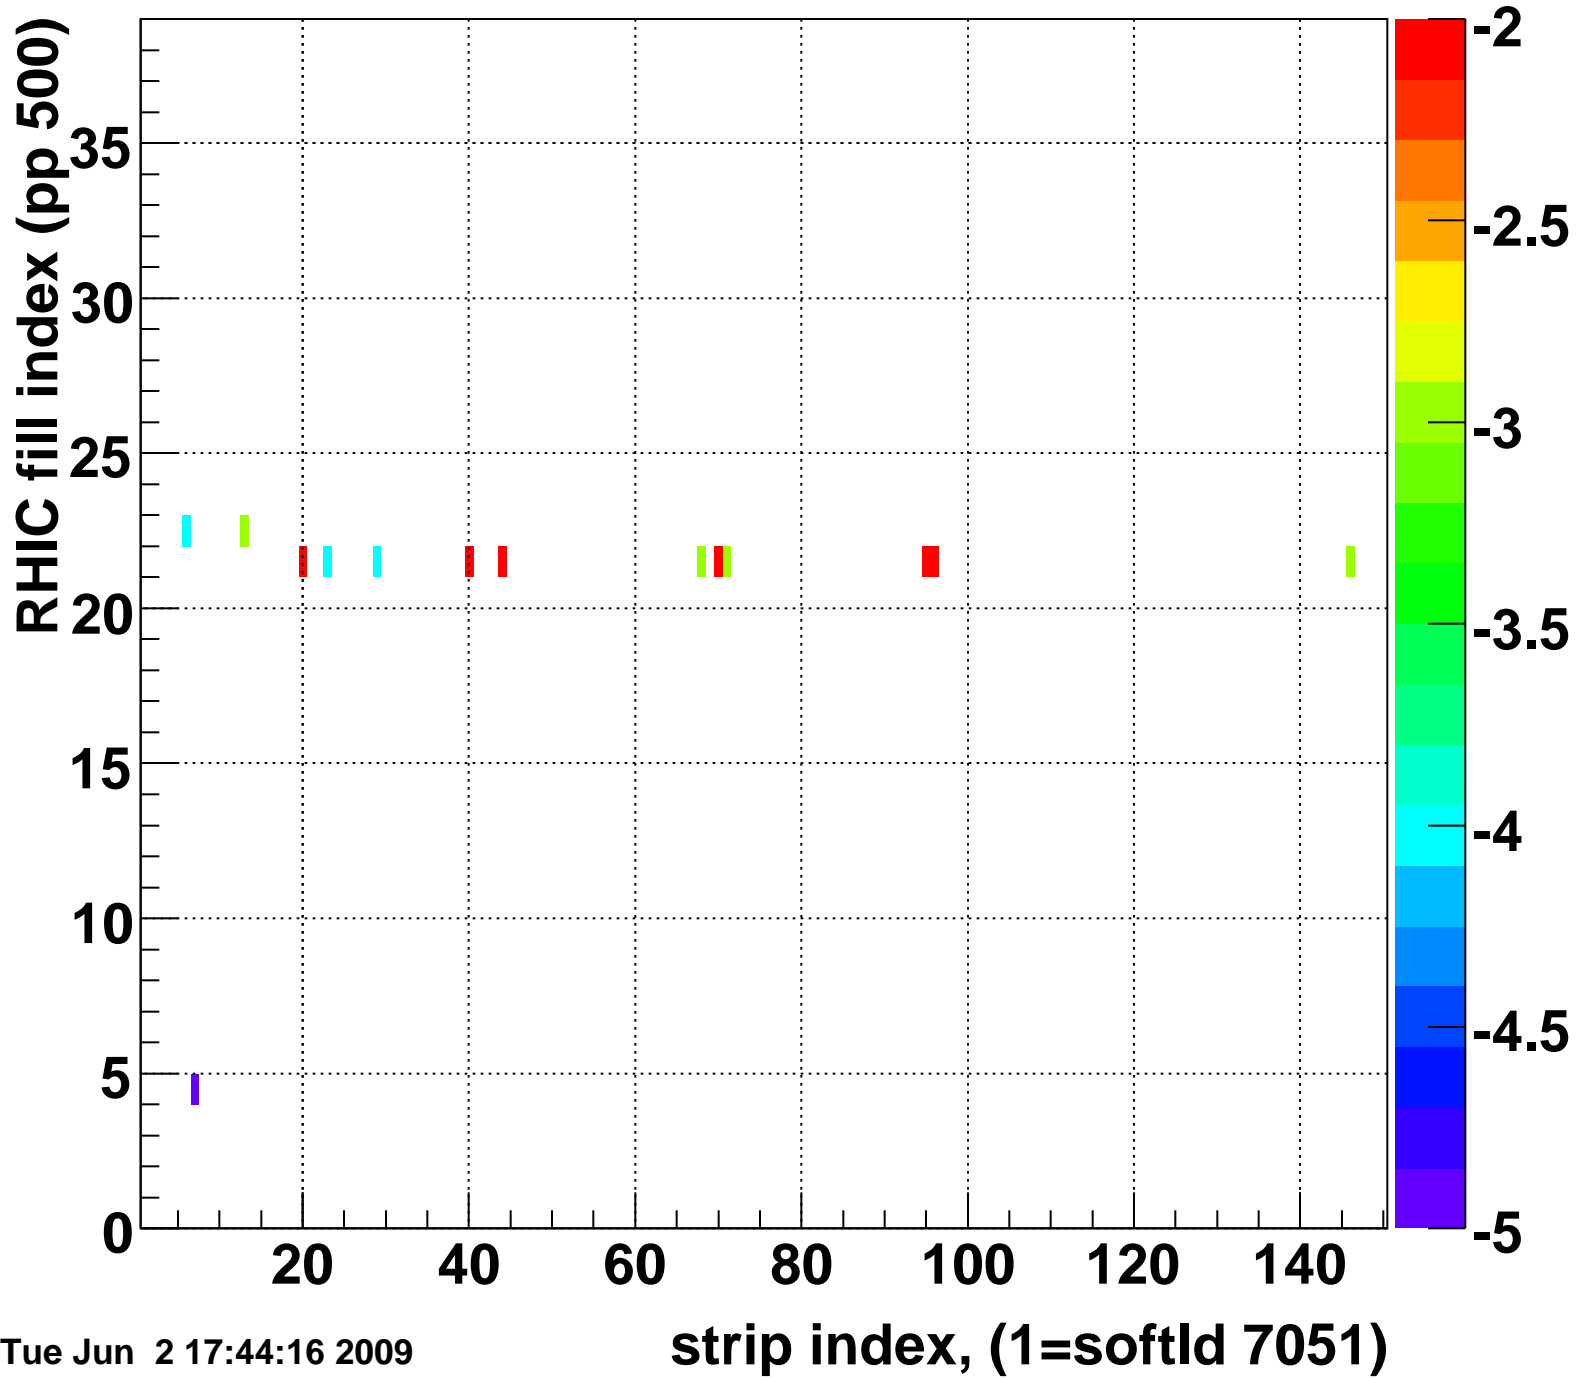

Mpv of ped residuum (ADC), BSMDE mod=48, good strips

Entries 78

Tue Jun 2 17:44:15 2009

Rms of ped residuum (ADC), BSMDE mod=48, good strips

Entries 5513

Tue Jun 2 17:44:15 2009

Bad strips (color=error bits), BSMDE mod=48

Entries 337

Tue Jun 2 17:44:16 2009

Mpv of ped residuum (ADC), BSMDP mod=48, good strips

Entries 14

Tue Jun 2 17:44:16 2009

Rms of ped residuum (ADC), BSMDP mod=48, good strips

Entries 5550

Tue Jun 2 17:44:16 2009

Bad strips (color=error bits), BSMDE mod=48

Entries 300

Tue Jun 2 17:44:16 2009