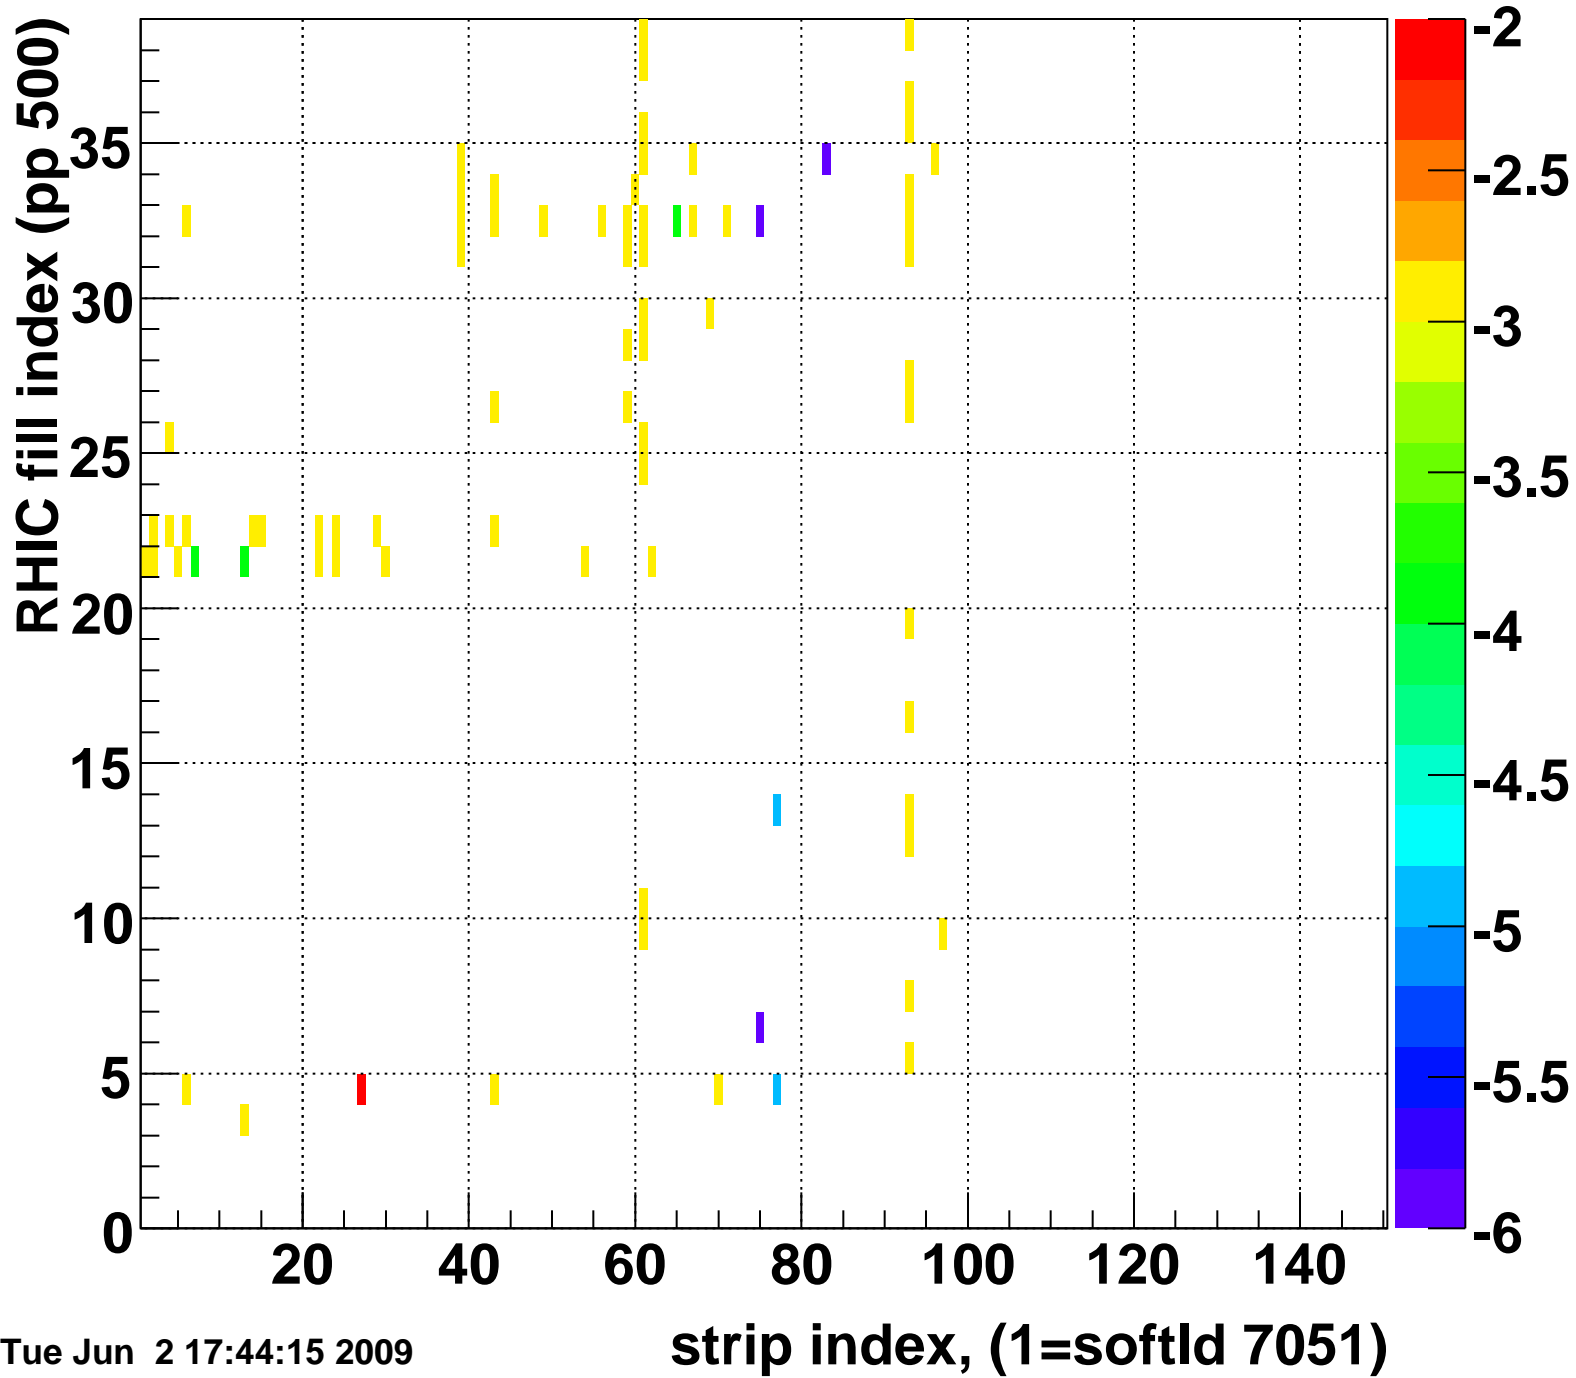

Mpv of ped residuum (ADC), BSMDE mod=48, good strips

Entries 78

Tue Jun 2 17:44:15 2009

Rms of ped residuum (ADC), BSMDE mod=48, good strips

Entries 5513

Tue Jun 2 17:44:15 2009

Bad strips (color=error bits), BSMDE mod=48

Entries 337

Tue Jun 2 17:44:16 2009

Mpv of ped residuum (ADC), BSMDP mod=48, good strips

Entries 14

Tue Jun 2 17:44:16 2009

Rms of ped residuum (ADC), BSMDP mod=48, good strips

Entries 5550

Tue Jun 2 17:44:16 2009

Bad strips (color=error bits), BSMDE mod=48

Entries 300

Tue Jun 2 17:44:16 2009