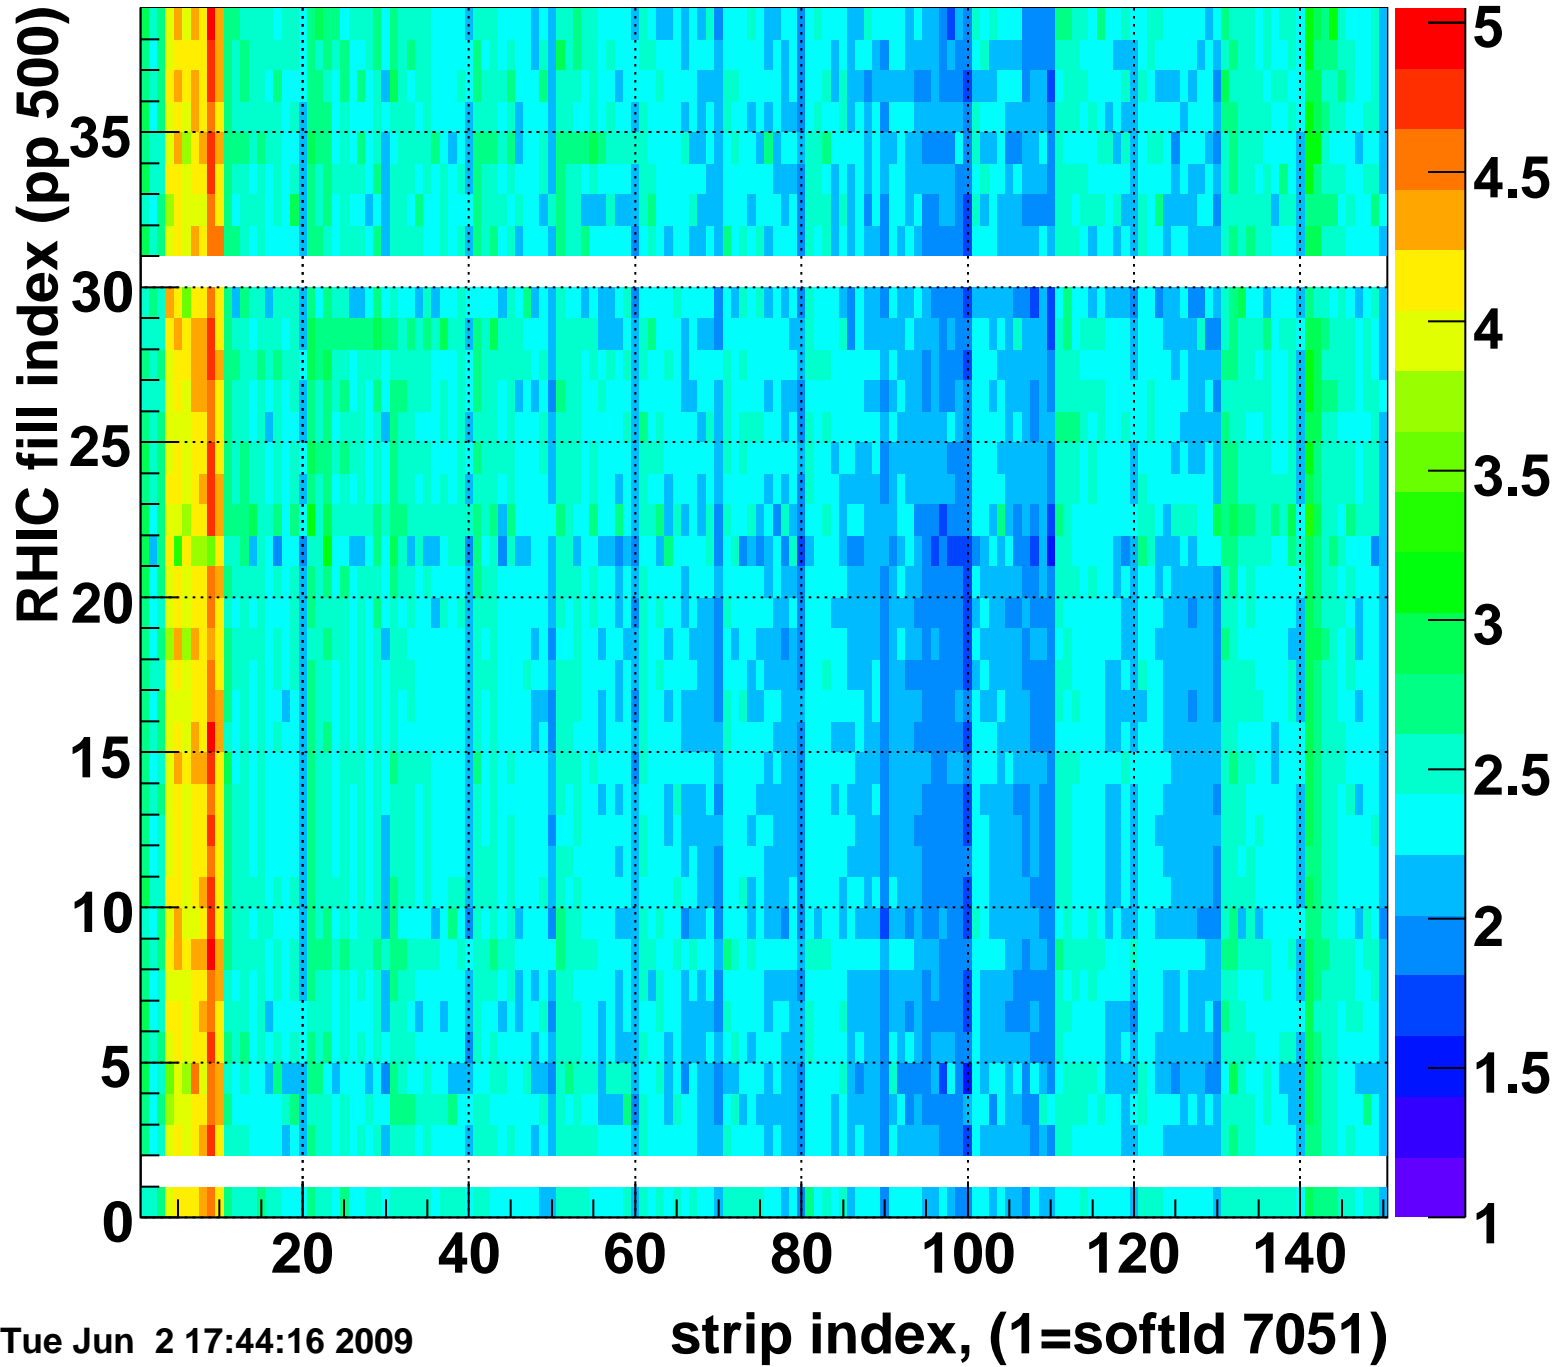

Mpv of ped residuum (ADC), BSMDE mod=48, good strips

Entries 78

Tue Jun 2 17:44:15 2009

Rms of ped residuum (ADC), BSMDE mod=48, good strips

Entries 5513

Tue Jun 2 17:44:15 2009

Bad strips (color=error bits), BSMDE mod=48

Entries 337

Tue Jun 2 17:44:16 2009

Mpv of ped residuum (ADC), BSMDP mod=48, good strips

Entries 14

Tue Jun 2 17:44:16 2009

Rms of ped residuum (ADC), BSMDP mod=48, good strips

Entries 5550

Tue Jun 2 17:44:16 2009

Bad strips (color=error bits), BSMDE mod=48

Entries 300

Tue Jun 2 17:44:16 2009