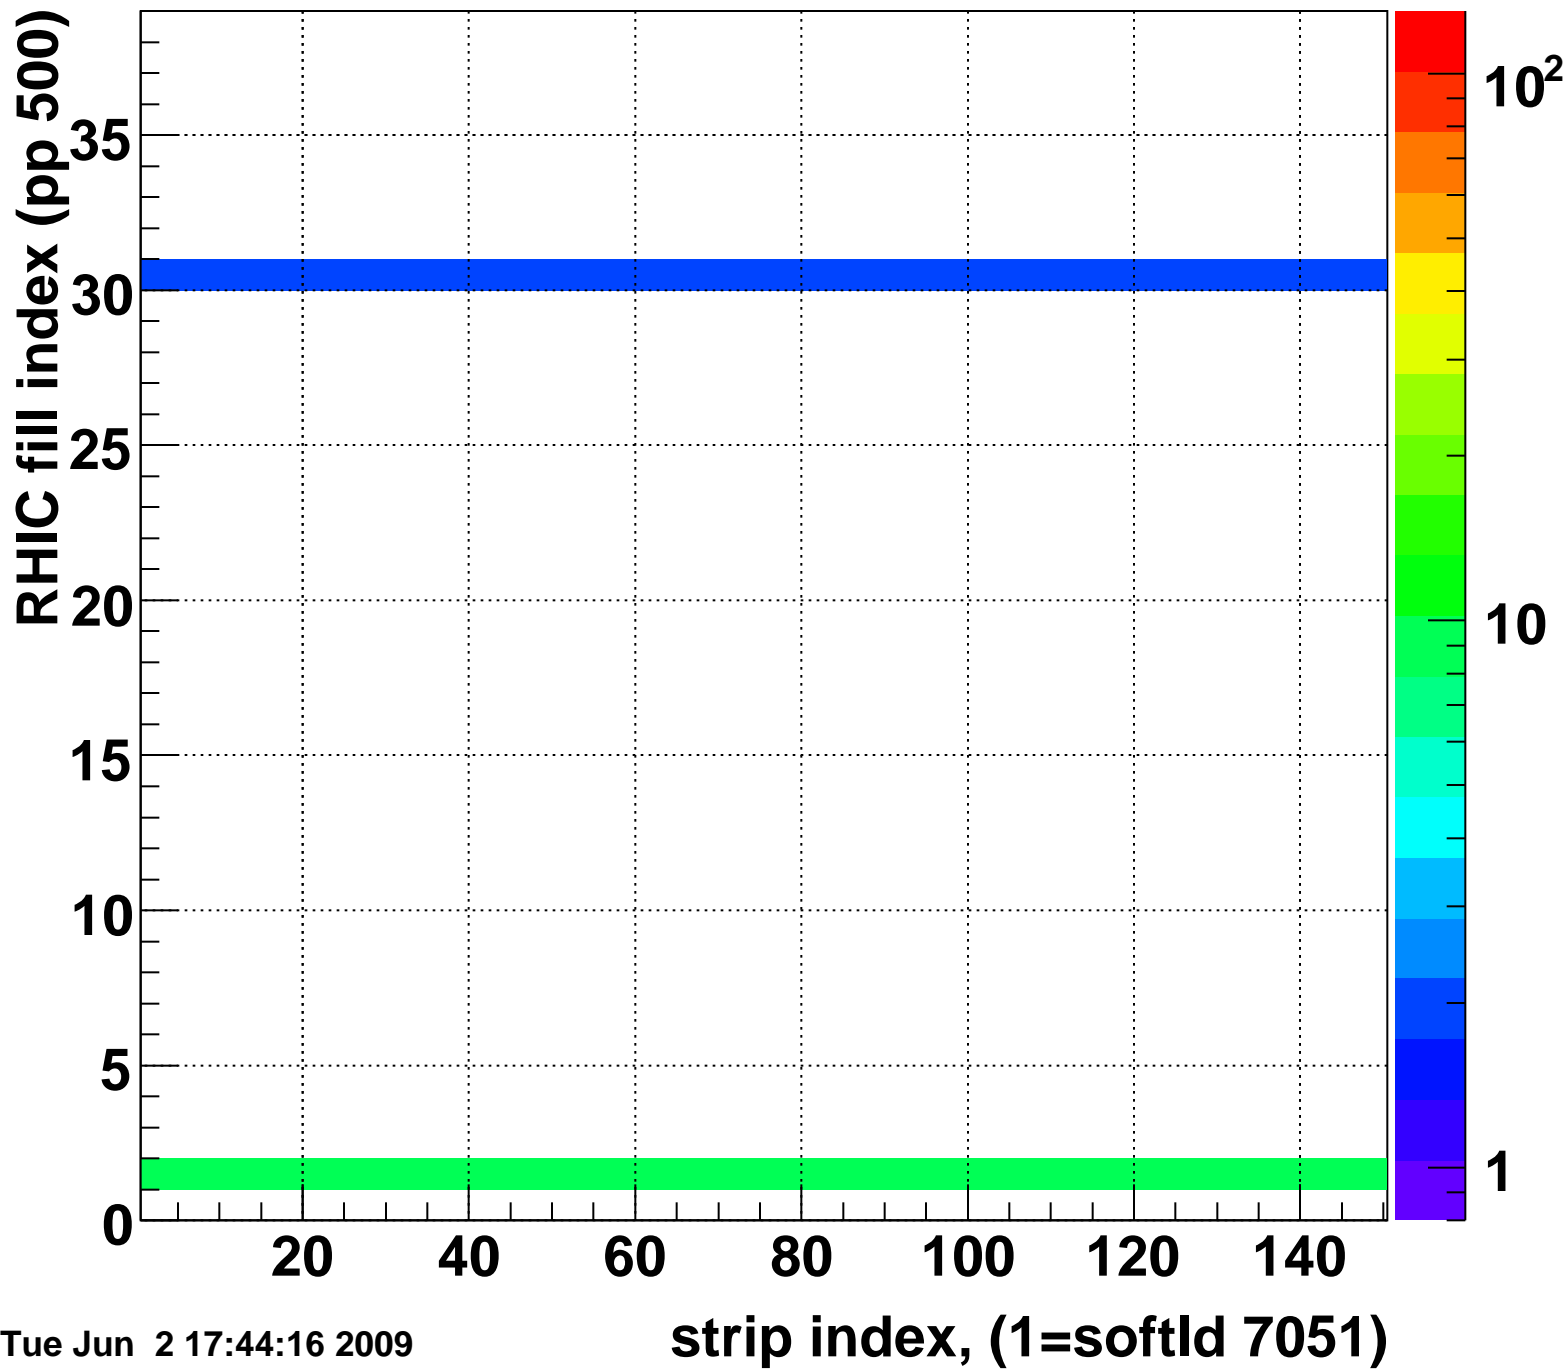

Mpv of ped residuum (ADC), BSMDE mod=48, good strips

Entries 78

Tue Jun 2 17:44:15 2009

Rms of ped residuum (ADC), BSMDE mod=48, good strips

Entries 5513

Tue Jun 2 17:44:15 2009

Bad strips (color=error bits), BSMDE mod=48

Entries 337

Tue Jun 2 17:44:16 2009

Mpv of ped residuum (ADC), BSMDP mod=48, good strips

Entries 14

Tue Jun 2 17:44:16 2009

Rms of ped residuum (ADC), BSMDP mod=48, good strips

Entries 5550

Tue Jun 2 17:44:16 2009

Bad strips (color=error bits), BSMDE mod=48

Entries 300

Tue Jun 2 17:44:16 2009