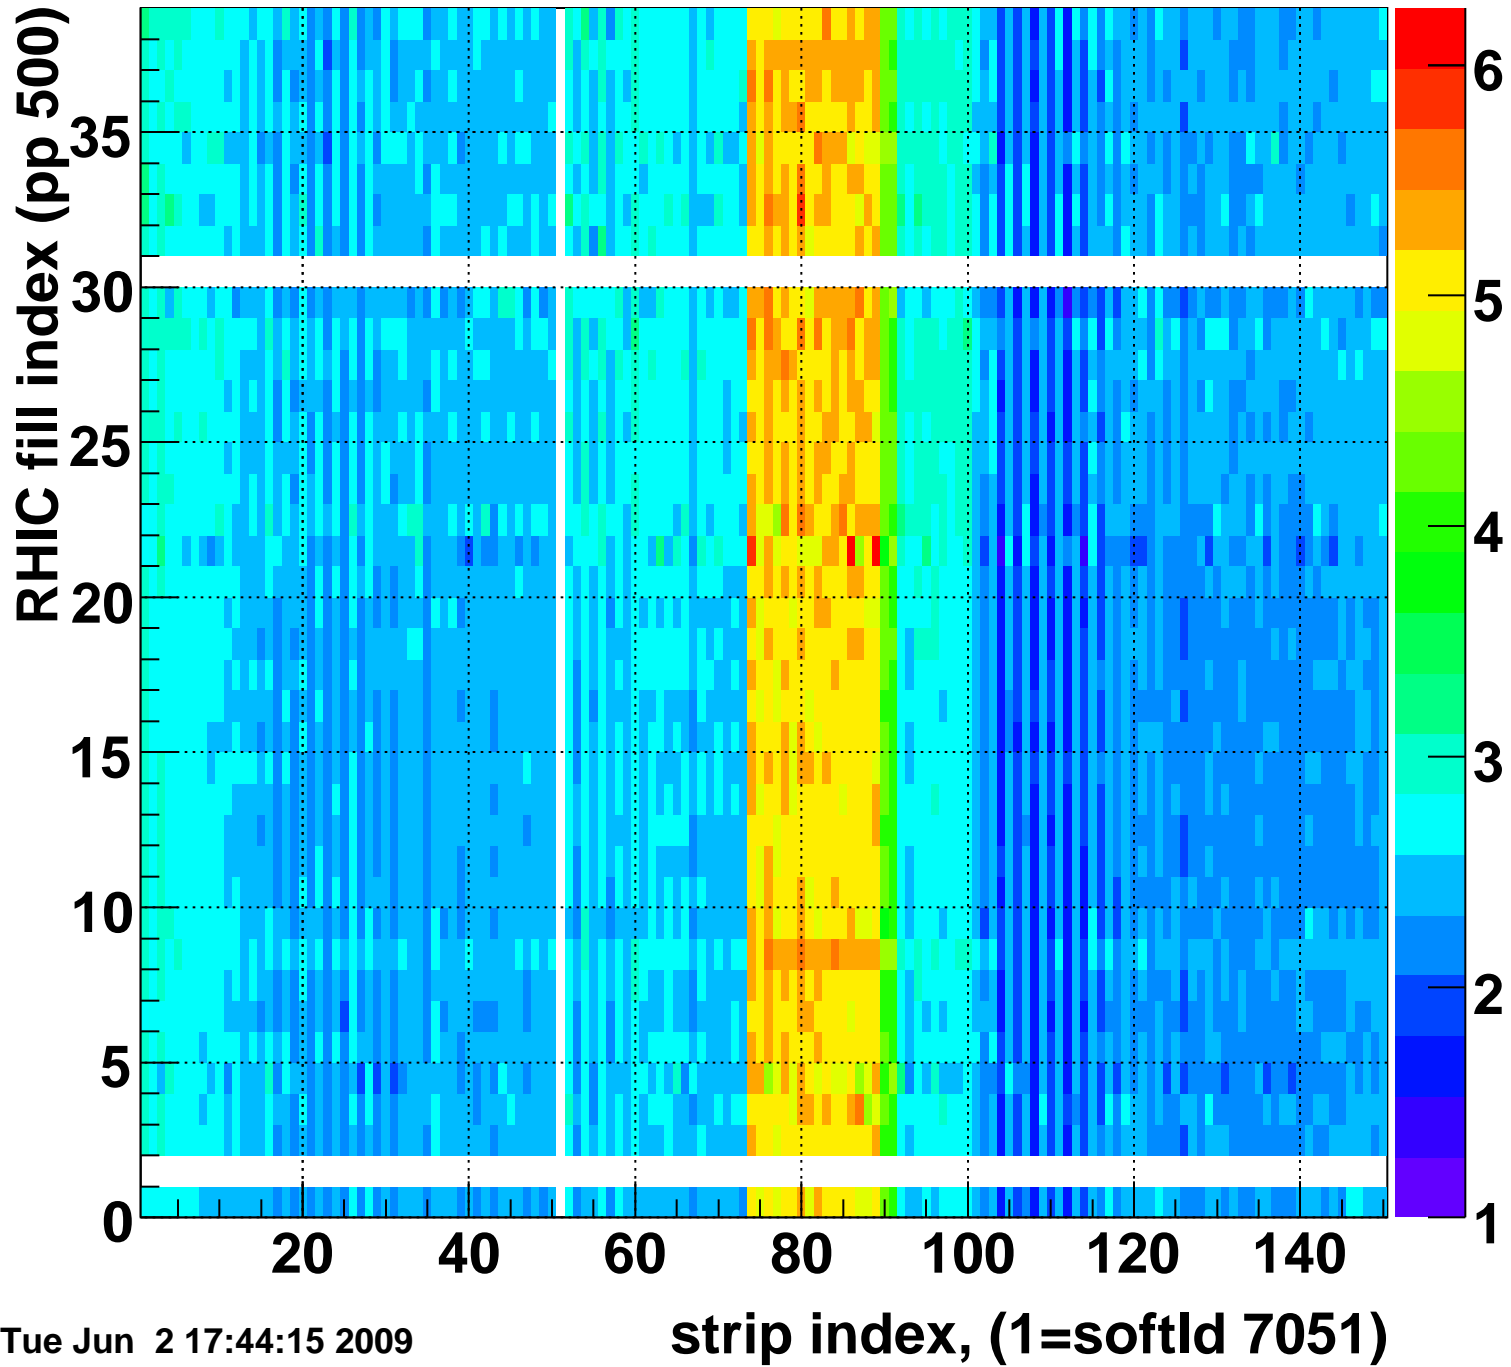

Mpv of ped residuum (ADC), BSMDE mod=48, good strips

Entries 78

Tue Jun 2 17:44:15 2009

Rms of ped residuum (ADC), BSMDE mod=48, good strips

Entries 5513

Tue Jun 2 17:44:15 2009

Bad strips (color=error bits), BSMDE mod=48

Entries 337

Tue Jun 2 17:44:16 2009

Mpv of ped residuum (ADC), BSMDP mod=48, good strips

Entries 14

Tue Jun 2 17:44:16 2009

Rms of ped residuum (ADC), BSMDP mod=48, good strips

Entries 5550

Tue Jun 2 17:44:16 2009

Bad strips (color=error bits), BSMDE mod=48

Entries 300

Tue Jun 2 17:44:16 2009