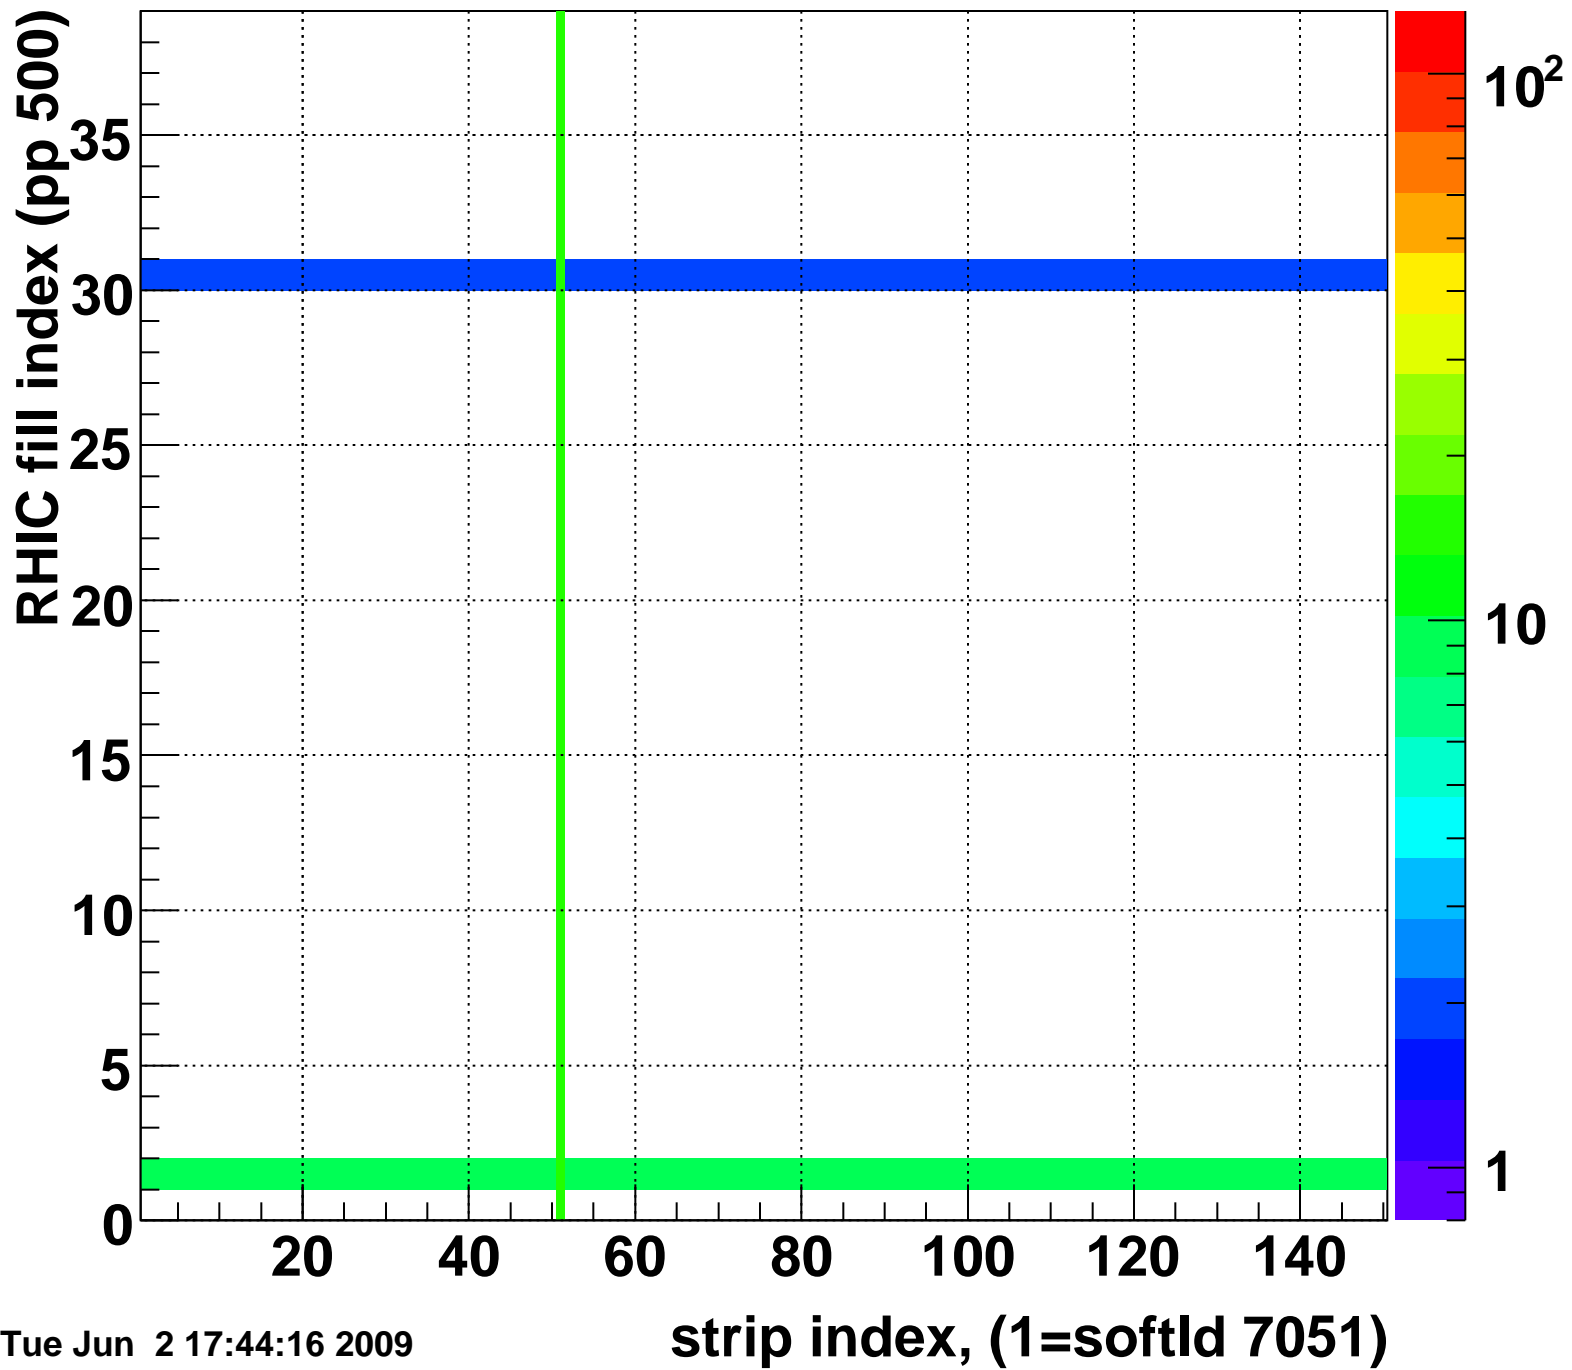

Mpv of ped residuum (ADC), BSMDE mod=48, good strips

Entries 78

Tue Jun 2 17:44:15 2009

Rms of ped residuum (ADC), BSMDE mod=48, good strips

Entries 5513

Tue Jun 2 17:44:15 2009

Bad strips (color=error bits), BSMDE mod=48

Entries 337

Tue Jun 2 17:44:16 2009

Mpv of ped residuum (ADC), BSMDP mod=48, good strips

Entries 14

Tue Jun 2 17:44:16 2009

Rms of ped residuum (ADC), BSMDP mod=48, good strips

Entries 5550

Tue Jun 2 17:44:16 2009

Bad strips (color=error bits), BSMDE mod=48

Entries 300

Tue Jun 2 17:44:16 2009