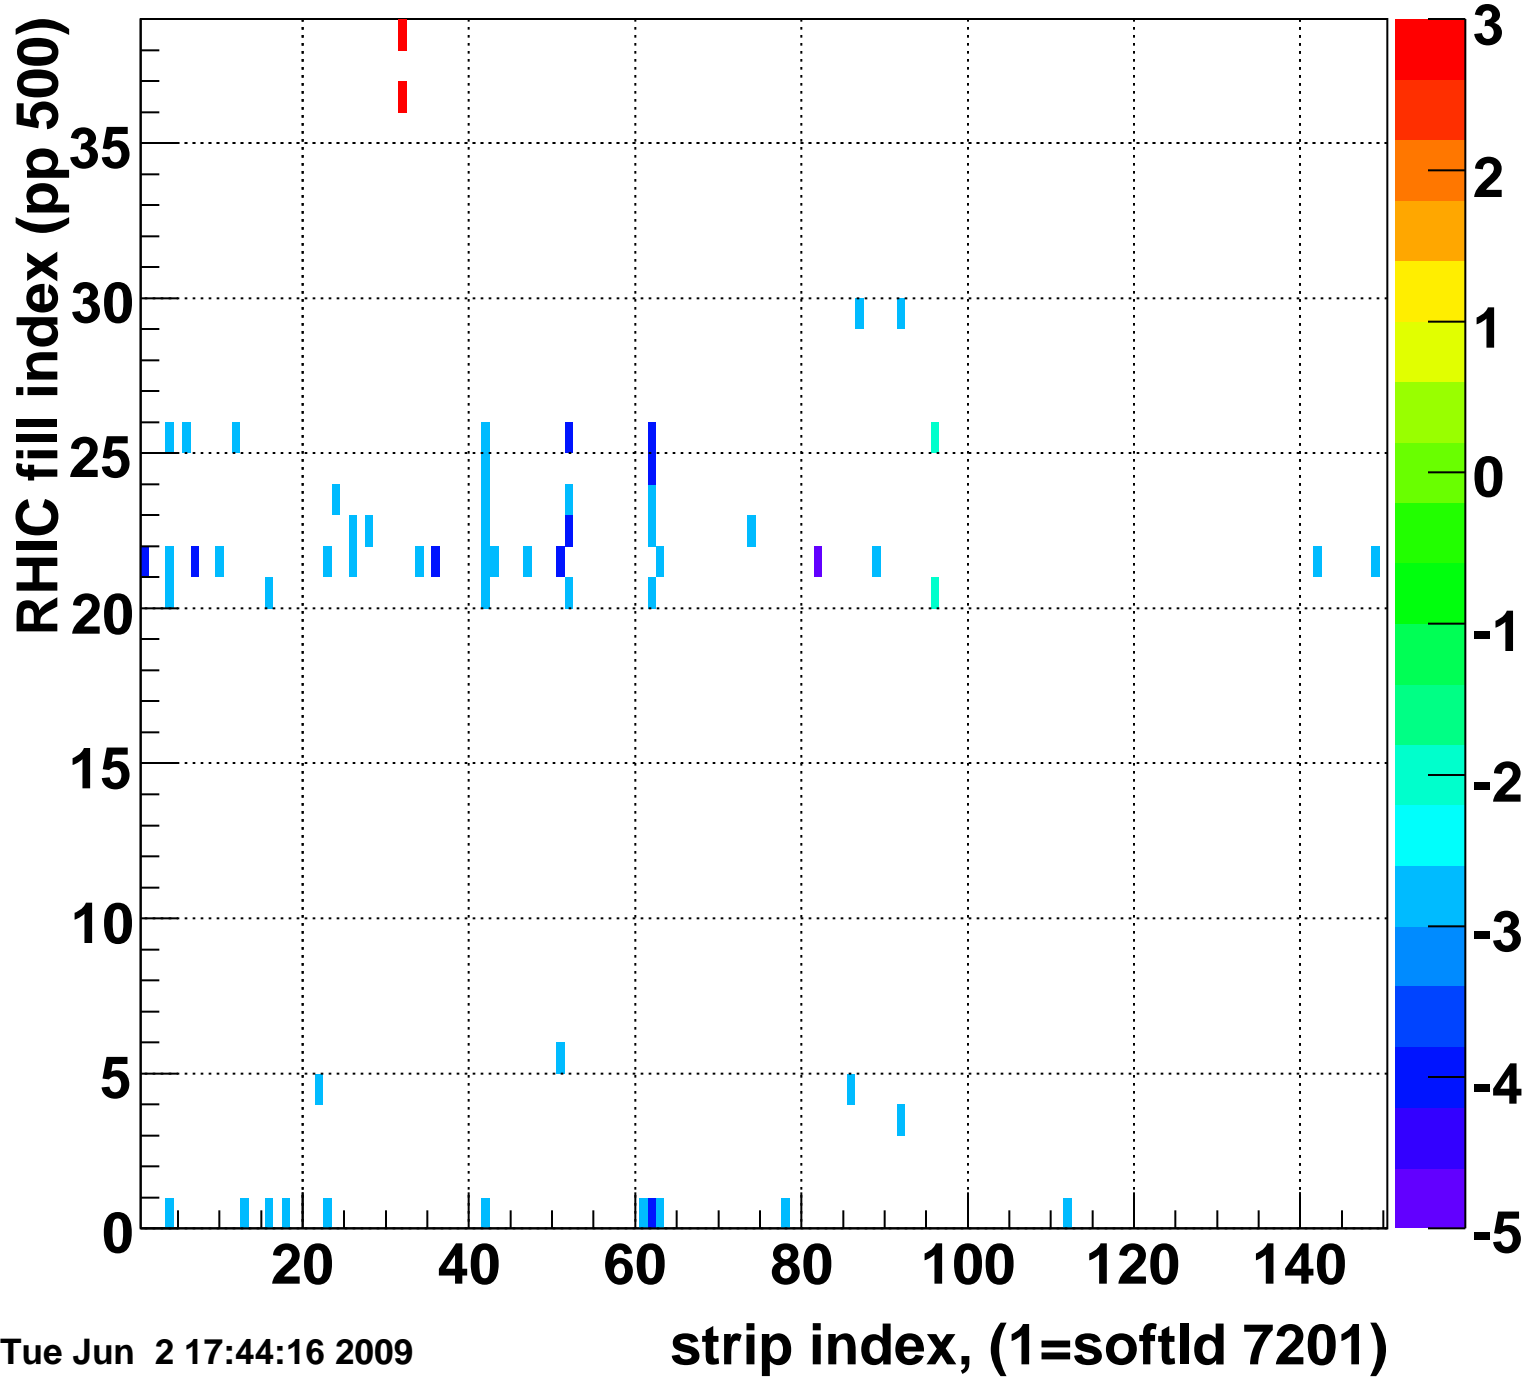

Rms of ped residuum (ADC), BSMDE mod=49, good strips

Entries 5550

Tue Jun 2 17:44:16 2009

Bad strips (color=error bits), BSMDE mod=49

Entries 300

Tue Jun 2 17:44:16 2009

Rms of ped residuum (ADC), BSMDP mod=49, good strips

Entries 5550

Tue Jun 2 17:44:16 2009

Bad strips (color=error bits), BSMDE mod=49

Entries 300

Tue Jun 2 17:44:16 2009