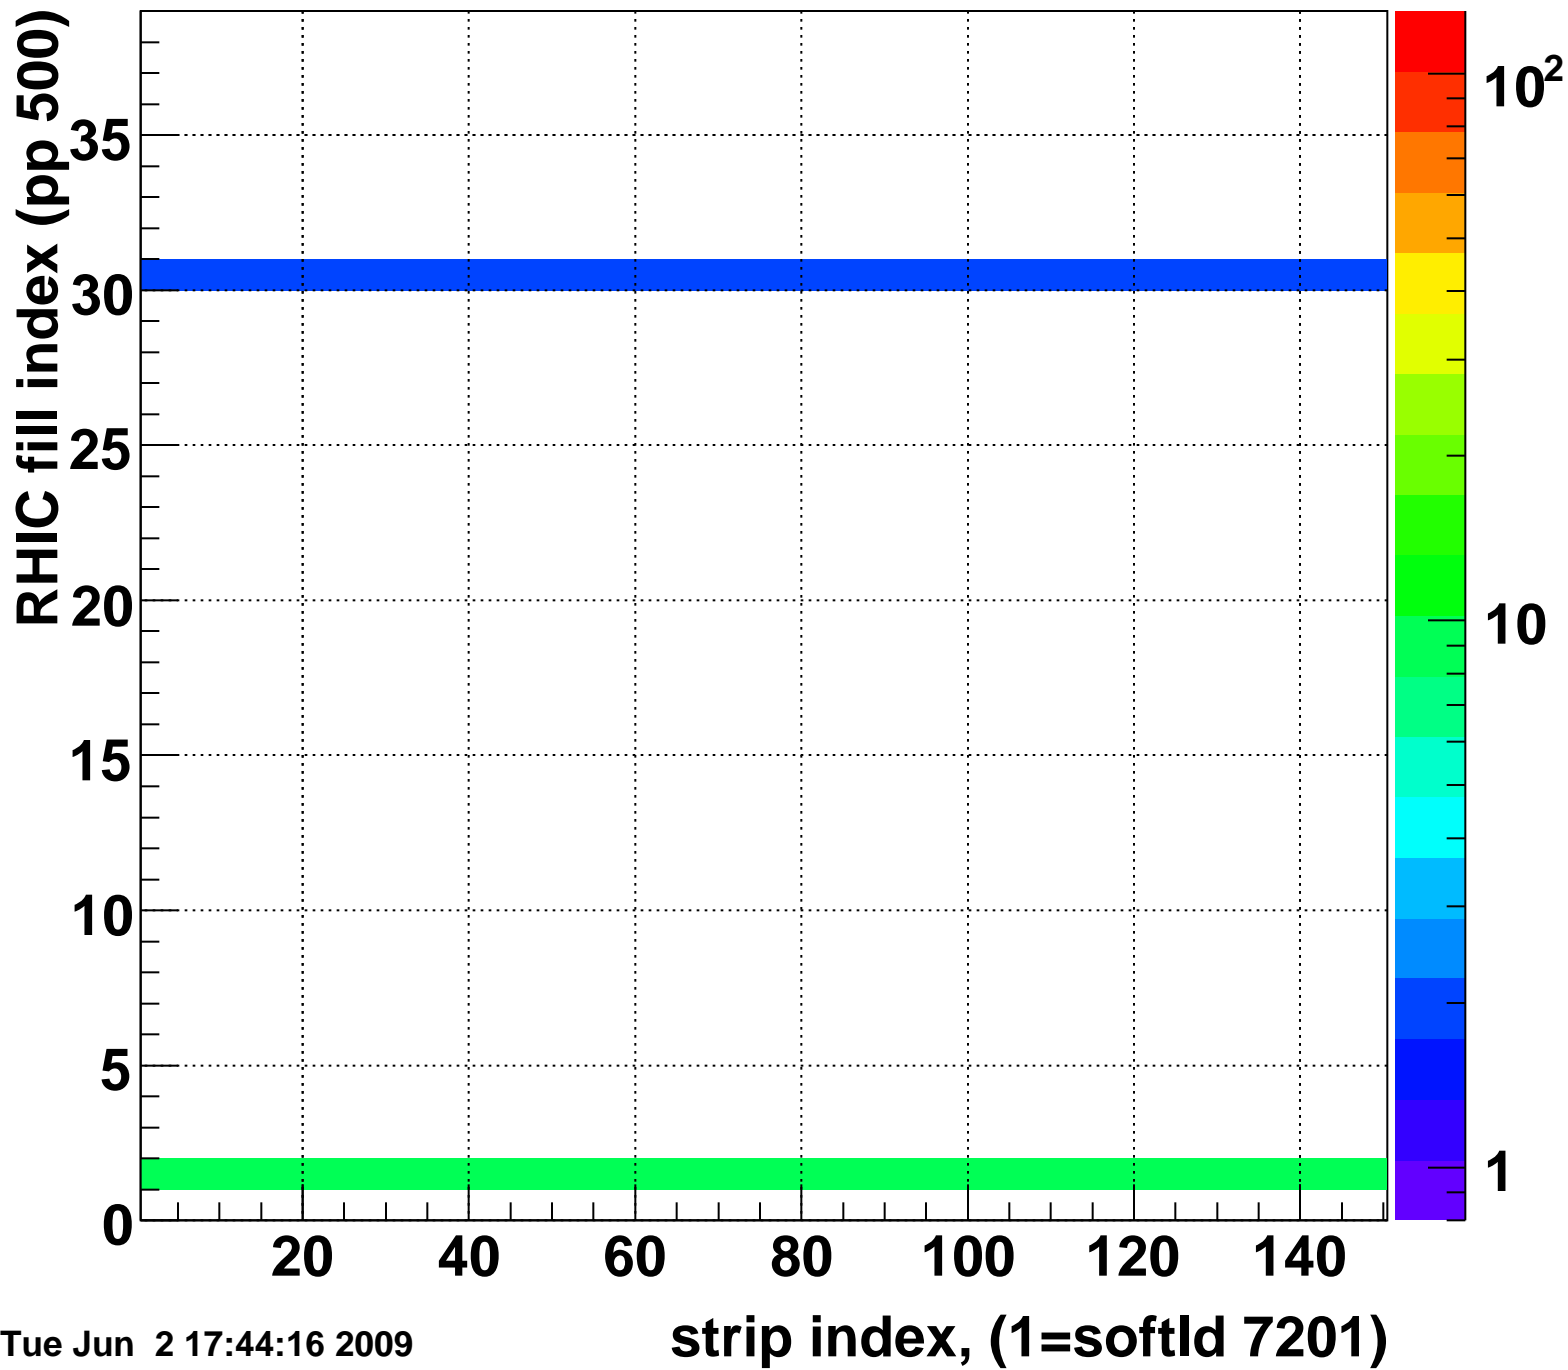

Rms of ped residuum (ADC), BSMDE mod=49, good strips

Entries 5550

Tue Jun 2 17:44:16 2009

Bad strips (color=error bits), BSMDE mod=49

Entries 300

Tue Jun 2 17:44:16 2009

Rms of ped residuum (ADC), BSMDP mod=49, good strips

Entries 5550

Tue Jun 2 17:44:16 2009

Bad strips (color=error bits), BSMDE mod=49

Entries 300

Tue Jun 2 17:44:16 2009