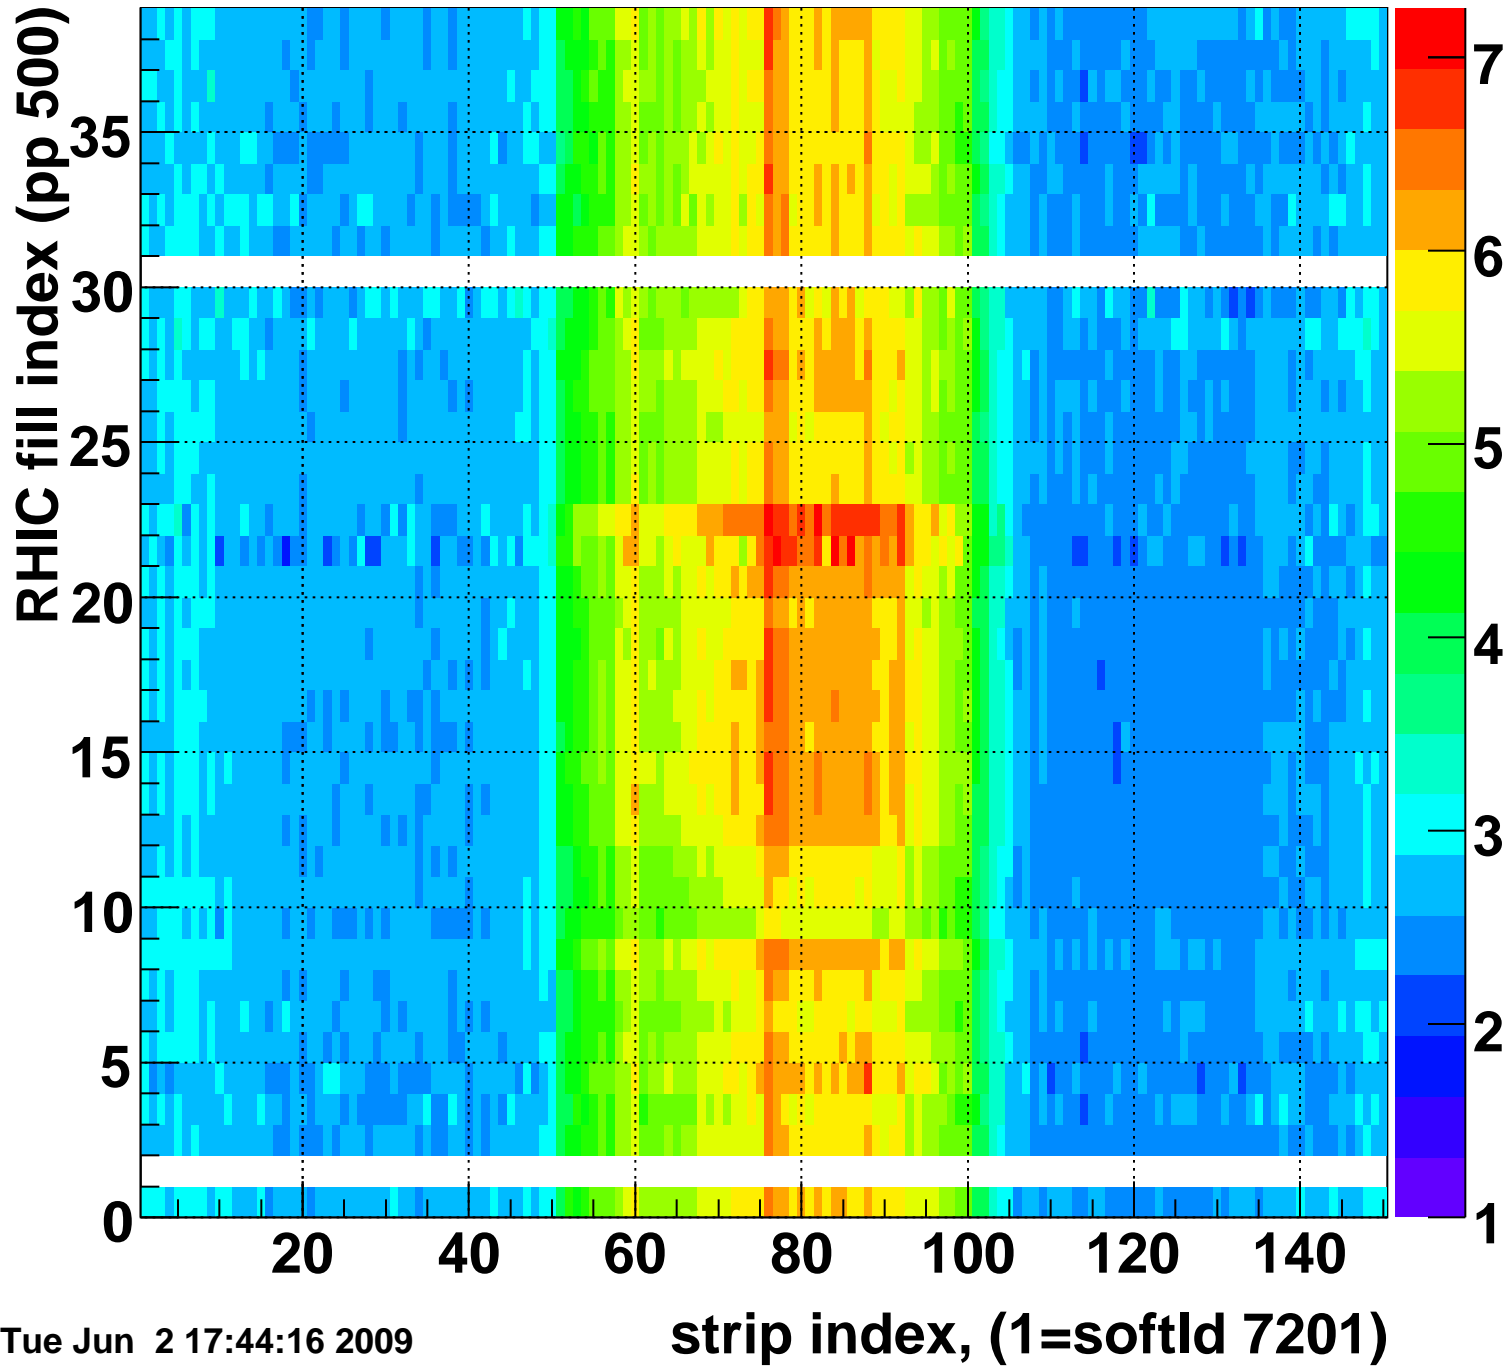

Rms of ped residuum (ADC), BSMDE mod=49, good strips

Entries 5550

Tue Jun 2 17:44:16 2009

Bad strips (color=error bits), BSMDE mod=49

Entries 300

Tue Jun 2 17:44:16 2009

Rms of ped residuum (ADC), BSMDP mod=49, good strips

Entries 5550

Tue Jun 2 17:44:16 2009

Bad strips (color=error bits), BSMDE mod=49

Entries 300

Tue Jun 2 17:44:16 2009