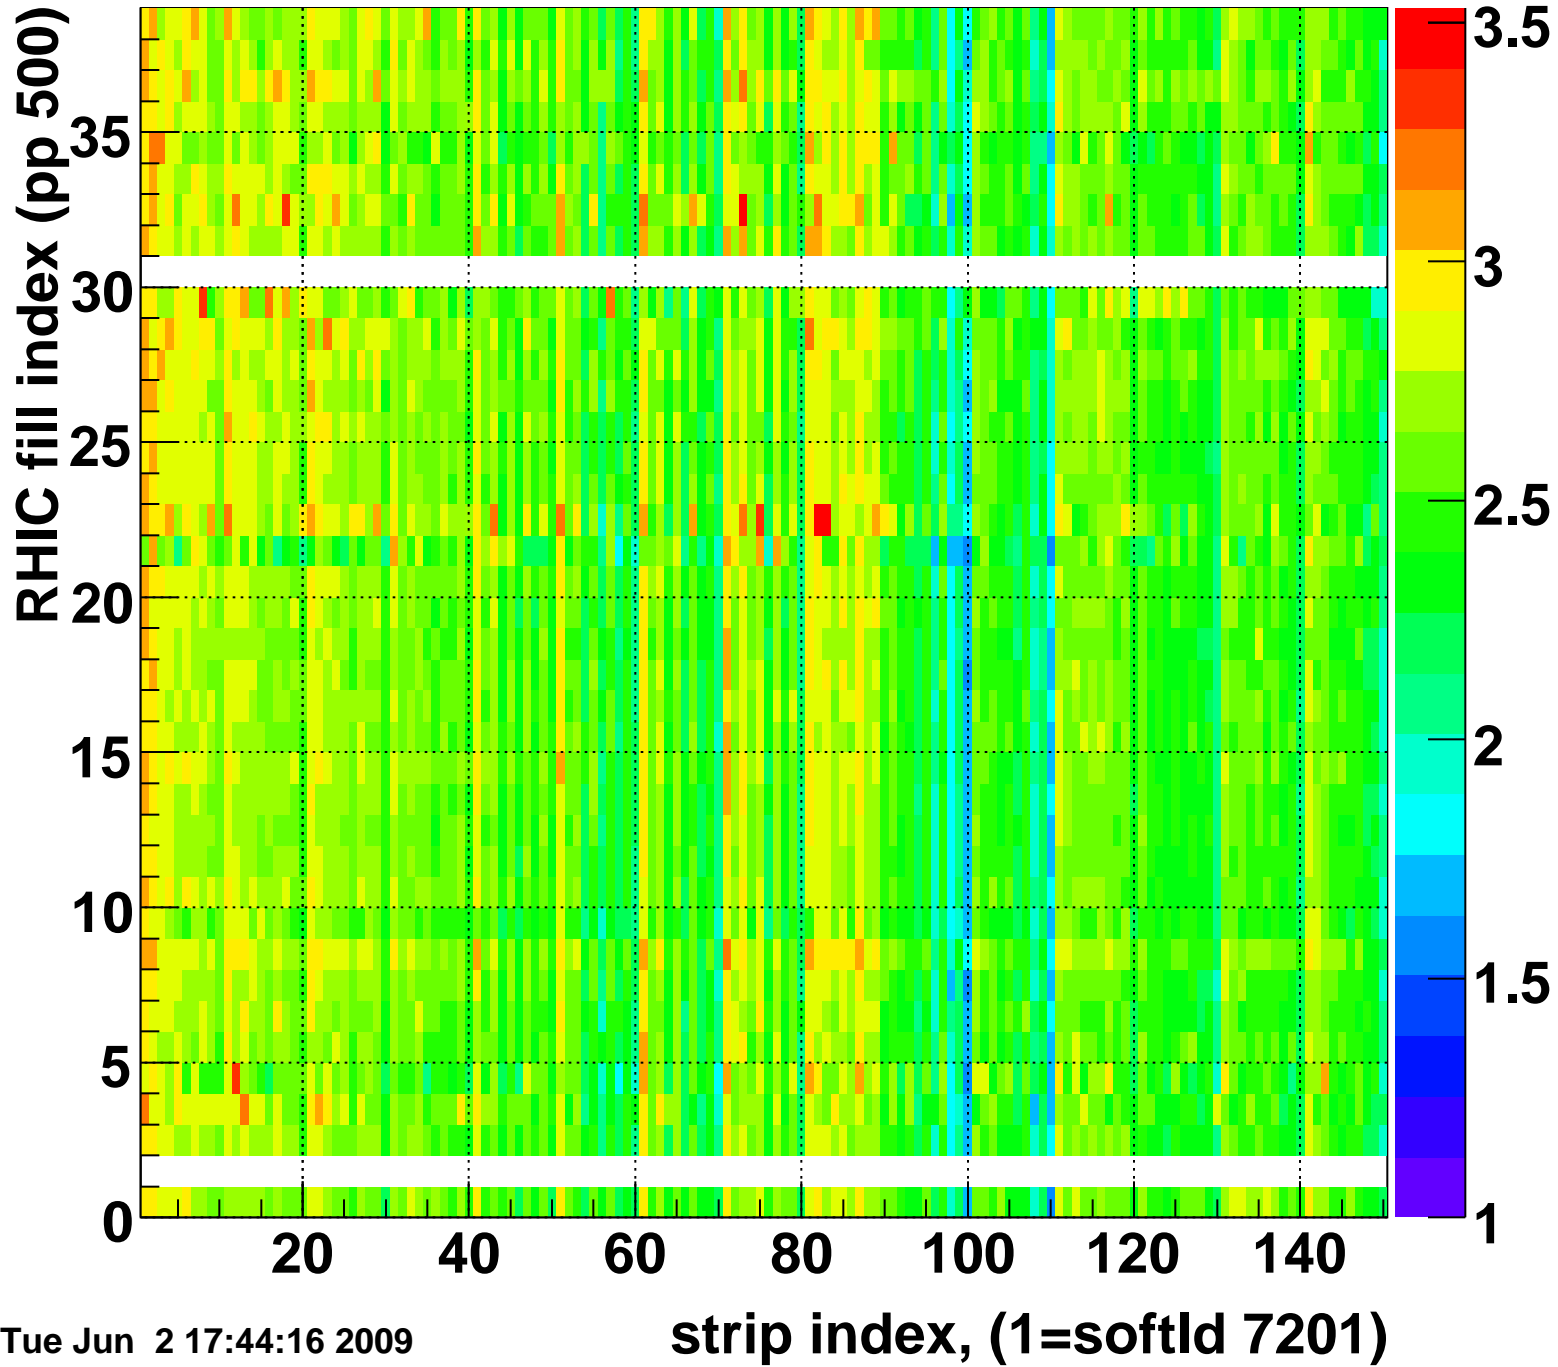

Rms of ped residuum (ADC), BSMDE mod=49, good strips

Entries 5550

Tue Jun 2 17:44:16 2009

Bad strips (color=error bits), BSMDE mod=49

Entries 300

Tue Jun 2 17:44:16 2009

Rms of ped residuum (ADC), BSMDP mod=49, good strips

Entries 5550

Tue Jun 2 17:44:16 2009

Bad strips (color=error bits), BSMDE mod=49

Entries 300

Tue Jun 2 17:44:16 2009