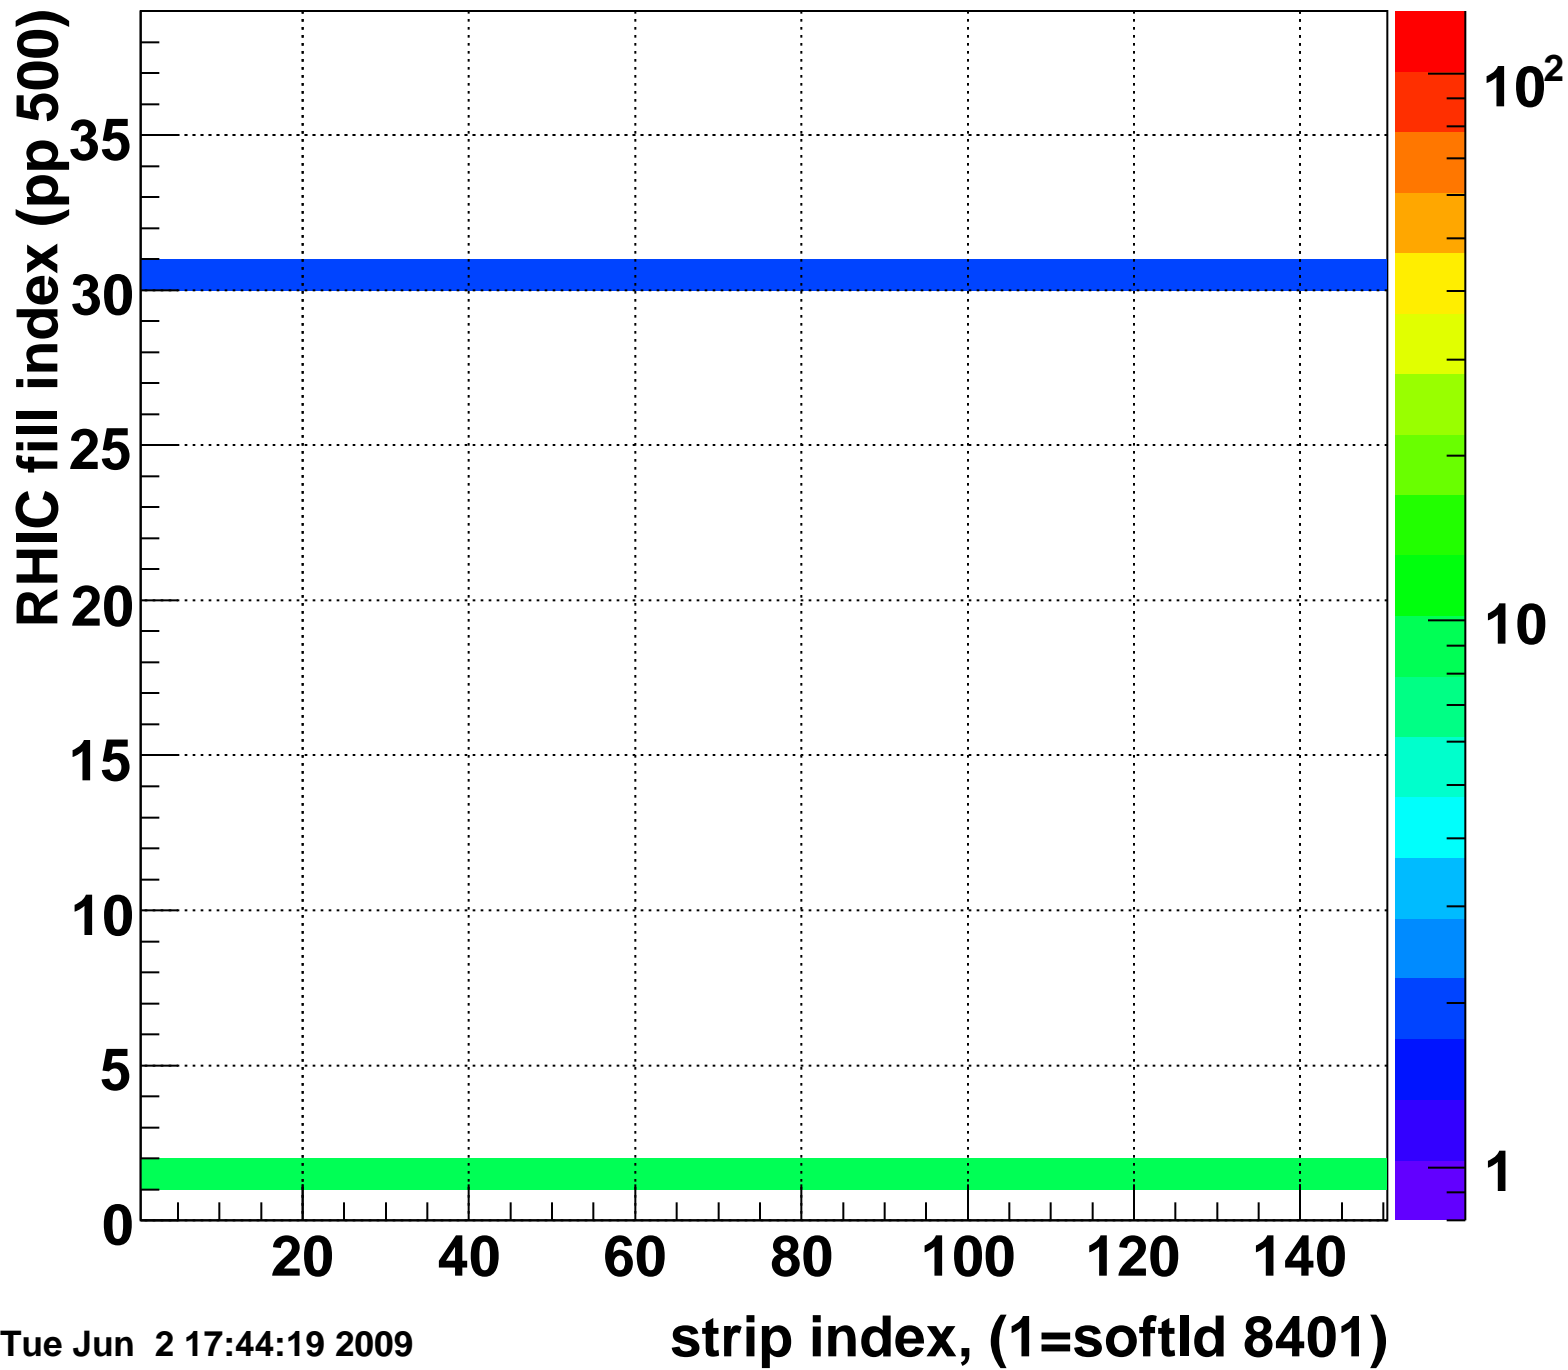

Rms of ped residuum (ADC), BSMDE mod=57, good strips

Entries 5441

Tue Jun 2 17:44:19 2009

Bad strips (color=error bits), BSMDE mod=57

Entries 409

Tue Jun 2 17:44:19 2009

Rms of ped residuum (ADC), BSMDP mod=57, good strips

Entries 5550

Tue Jun 2 17:44:19 2009

Bad strips (color=error bits), BSMDE mod=57

Entries 300

Tue Jun 2 17:44:19 2009