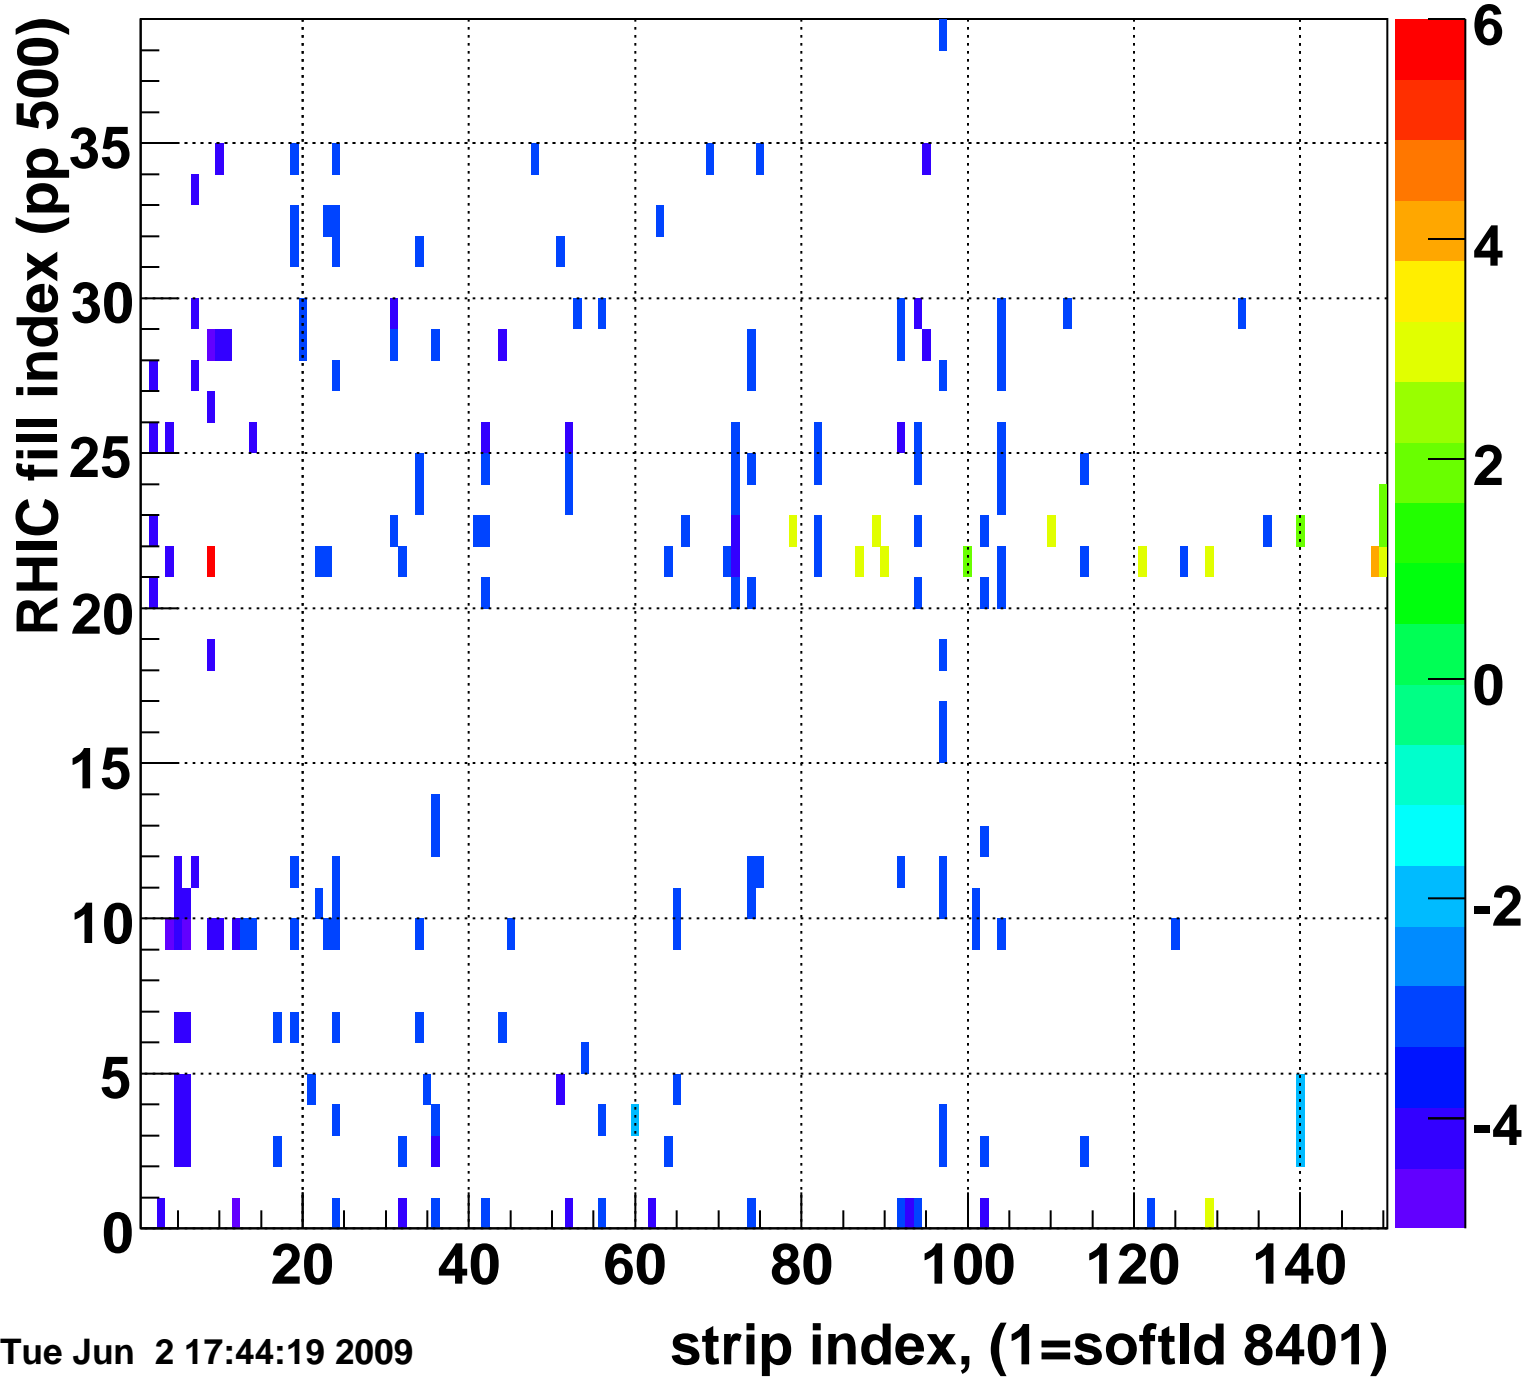

Rms of ped residuum (ADC), BSMDE mod=57, good strips

Entries 5441

Tue Jun 2 17:44:19 2009

Bad strips (color=error bits), BSMDE mod=57

Entries 409

Tue Jun 2 17:44:19 2009

Rms of ped residuum (ADC), BSMDP mod=57, good strips

Entries 5550

Tue Jun 2 17:44:19 2009

Bad strips (color=error bits), BSMDE mod=57

Entries 300

Tue Jun 2 17:44:19 2009