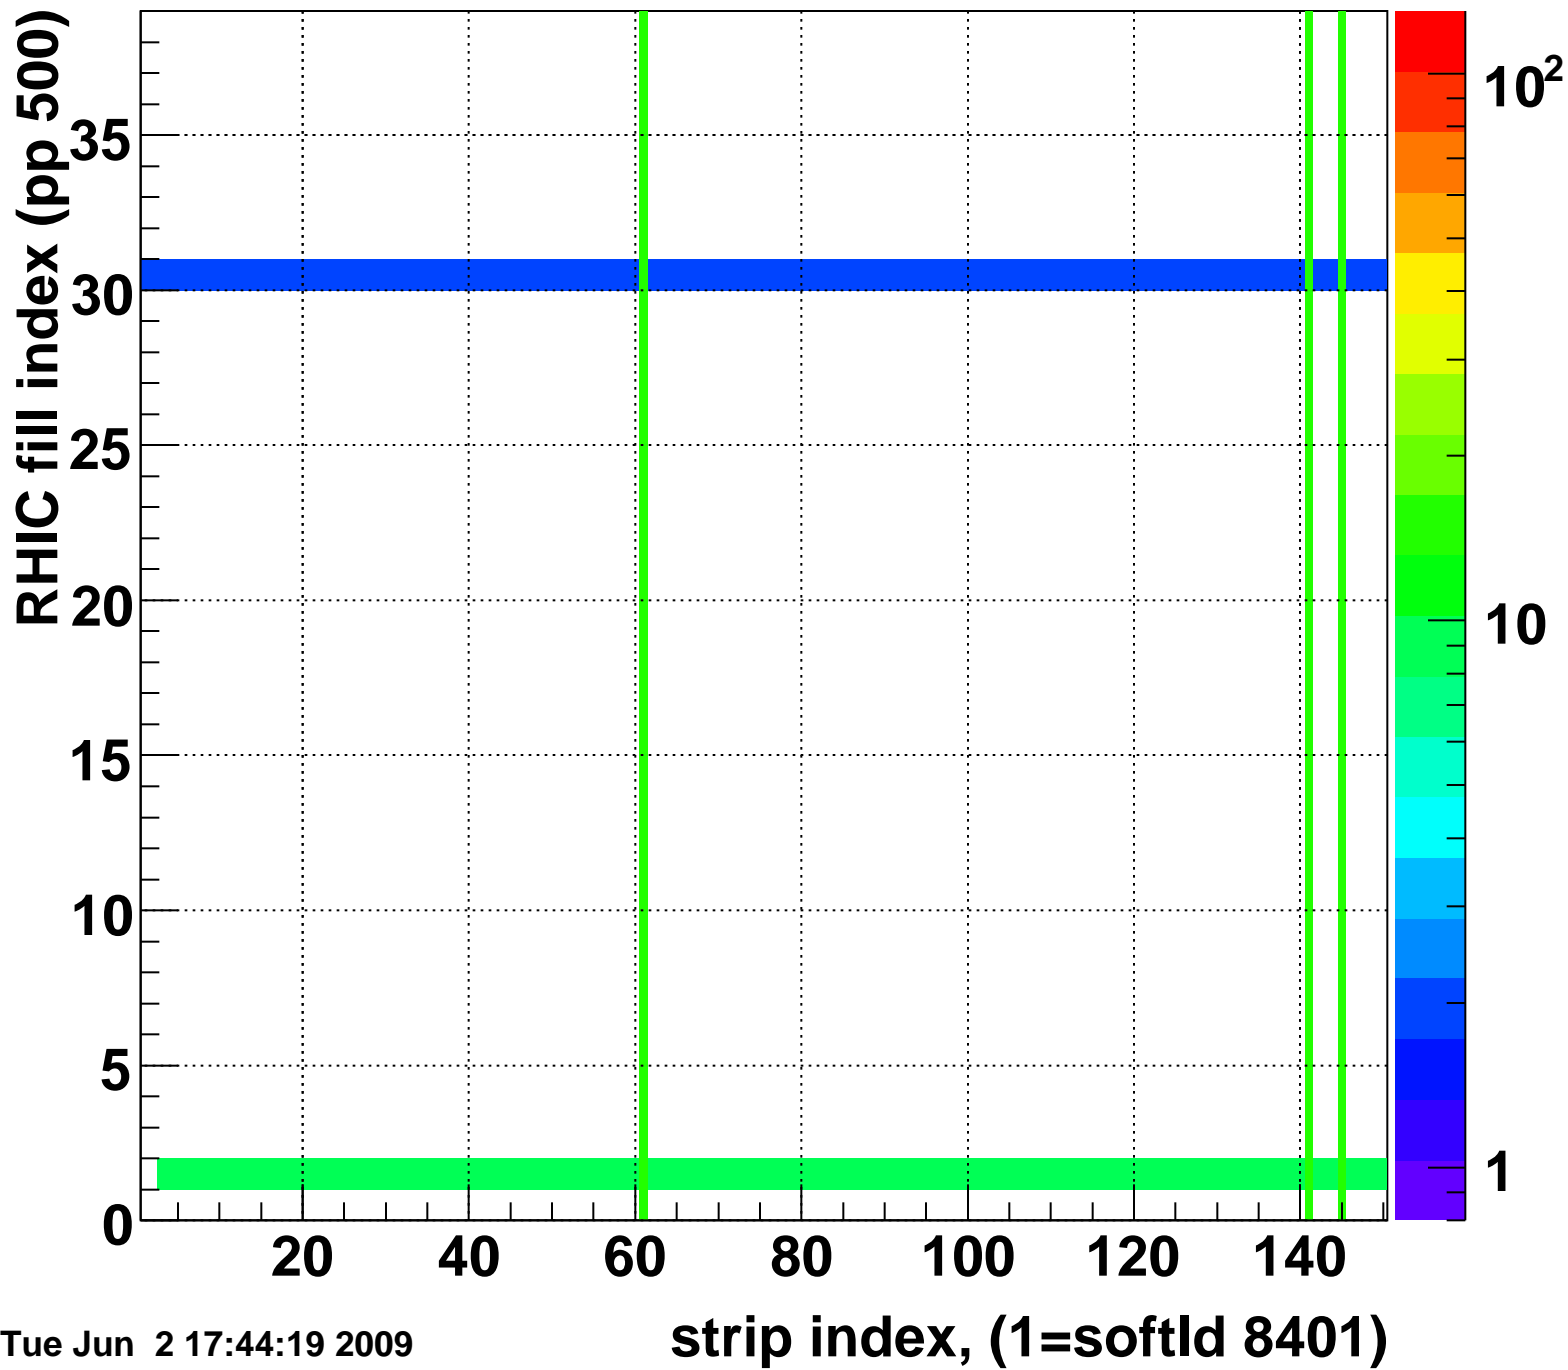

Rms of ped residuum (ADC), BSMDE mod=57, good strips

Entries 5441

Tue Jun 2 17:44:19 2009

Bad strips (color=error bits), BSMDE mod=57

Entries 409

Tue Jun 2 17:44:19 2009

Rms of ped residuum (ADC), BSMDP mod=57, good strips

Entries 5550

Tue Jun 2 17:44:19 2009

Bad strips (color=error bits), BSMDE mod=57

Entries 300

Tue Jun 2 17:44:19 2009