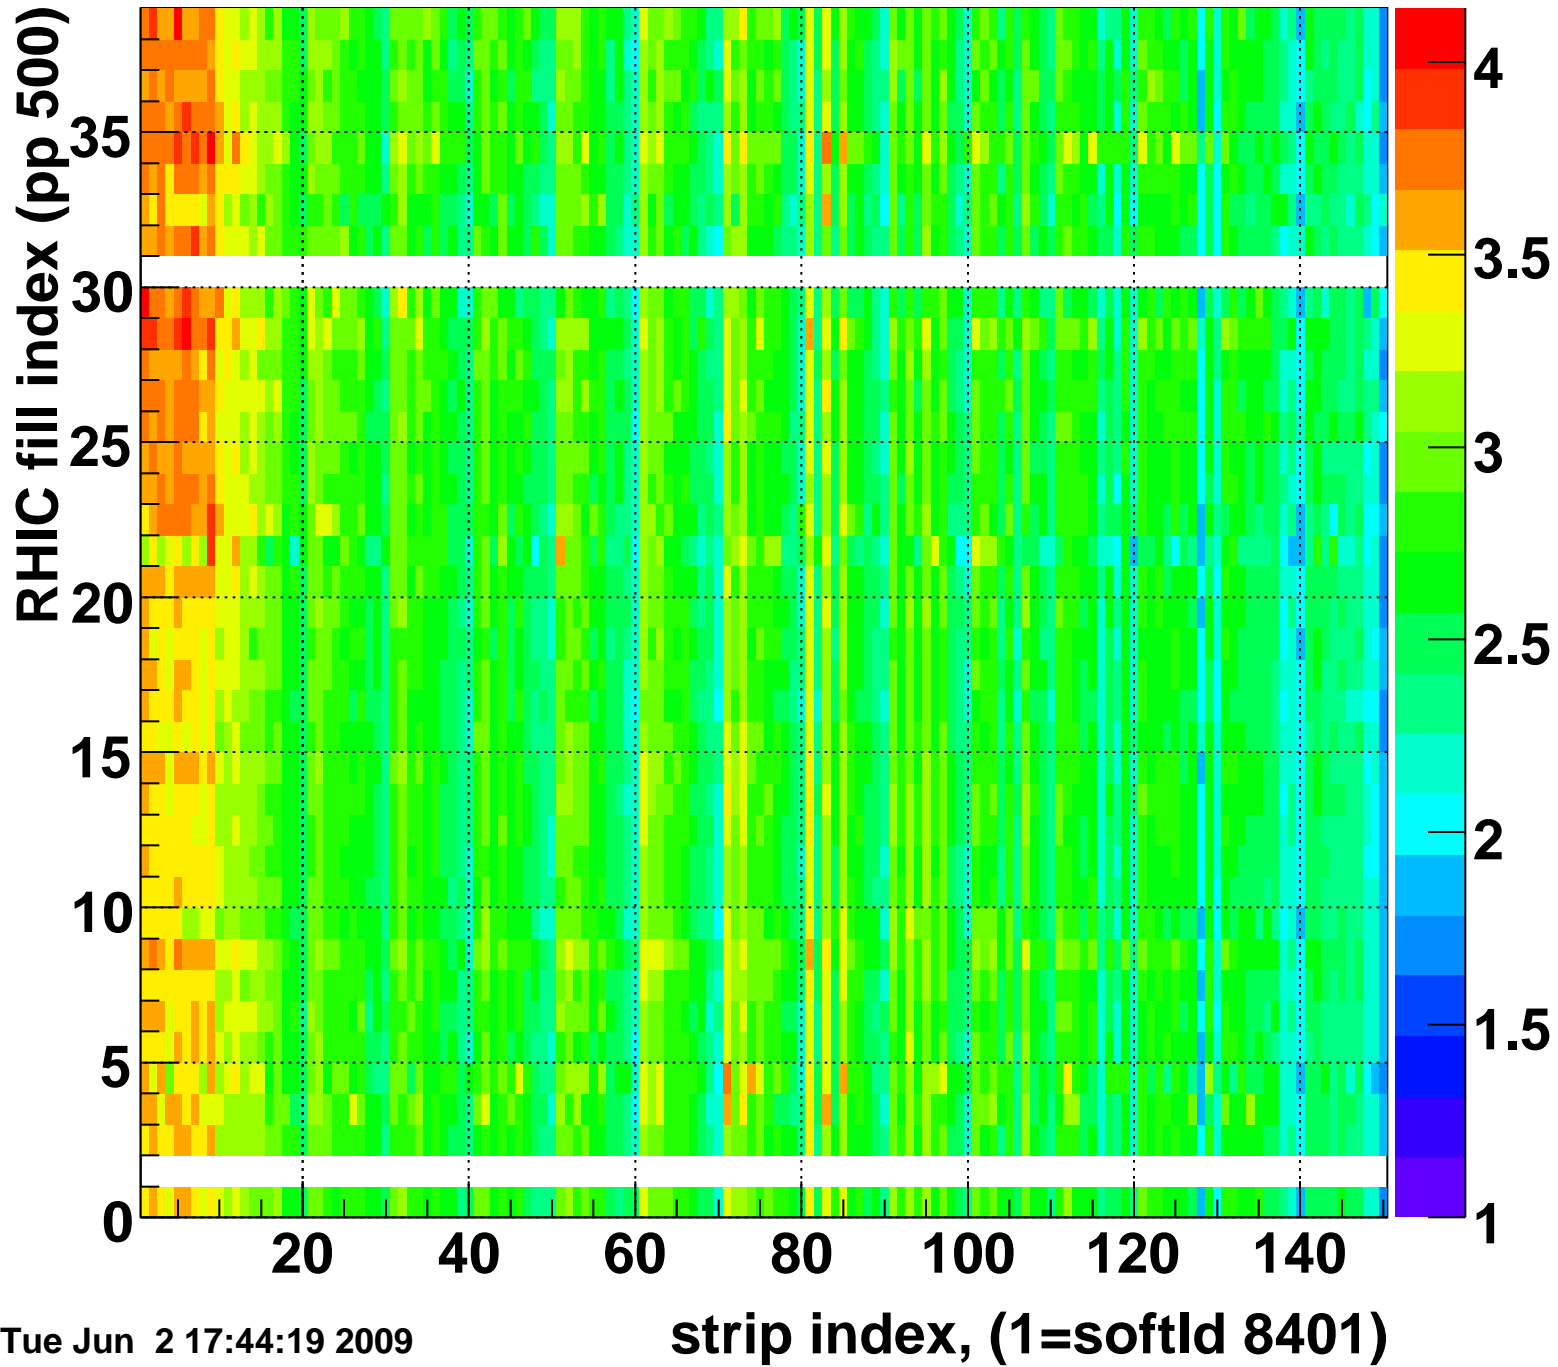

Rms of ped residuum (ADC), BSMDE mod=57, good strips

Entries 5441

Tue Jun 2 17:44:19 2009

Bad strips (color=error bits), BSMDE mod=57

Entries 409

Tue Jun 2 17:44:19 2009

Rms of ped residuum (ADC), BSMDP mod=57, good strips

Entries 5550

Tue Jun 2 17:44:19 2009

Bad strips (color=error bits), BSMDE mod=57

Entries 300

Tue Jun 2 17:44:19 2009