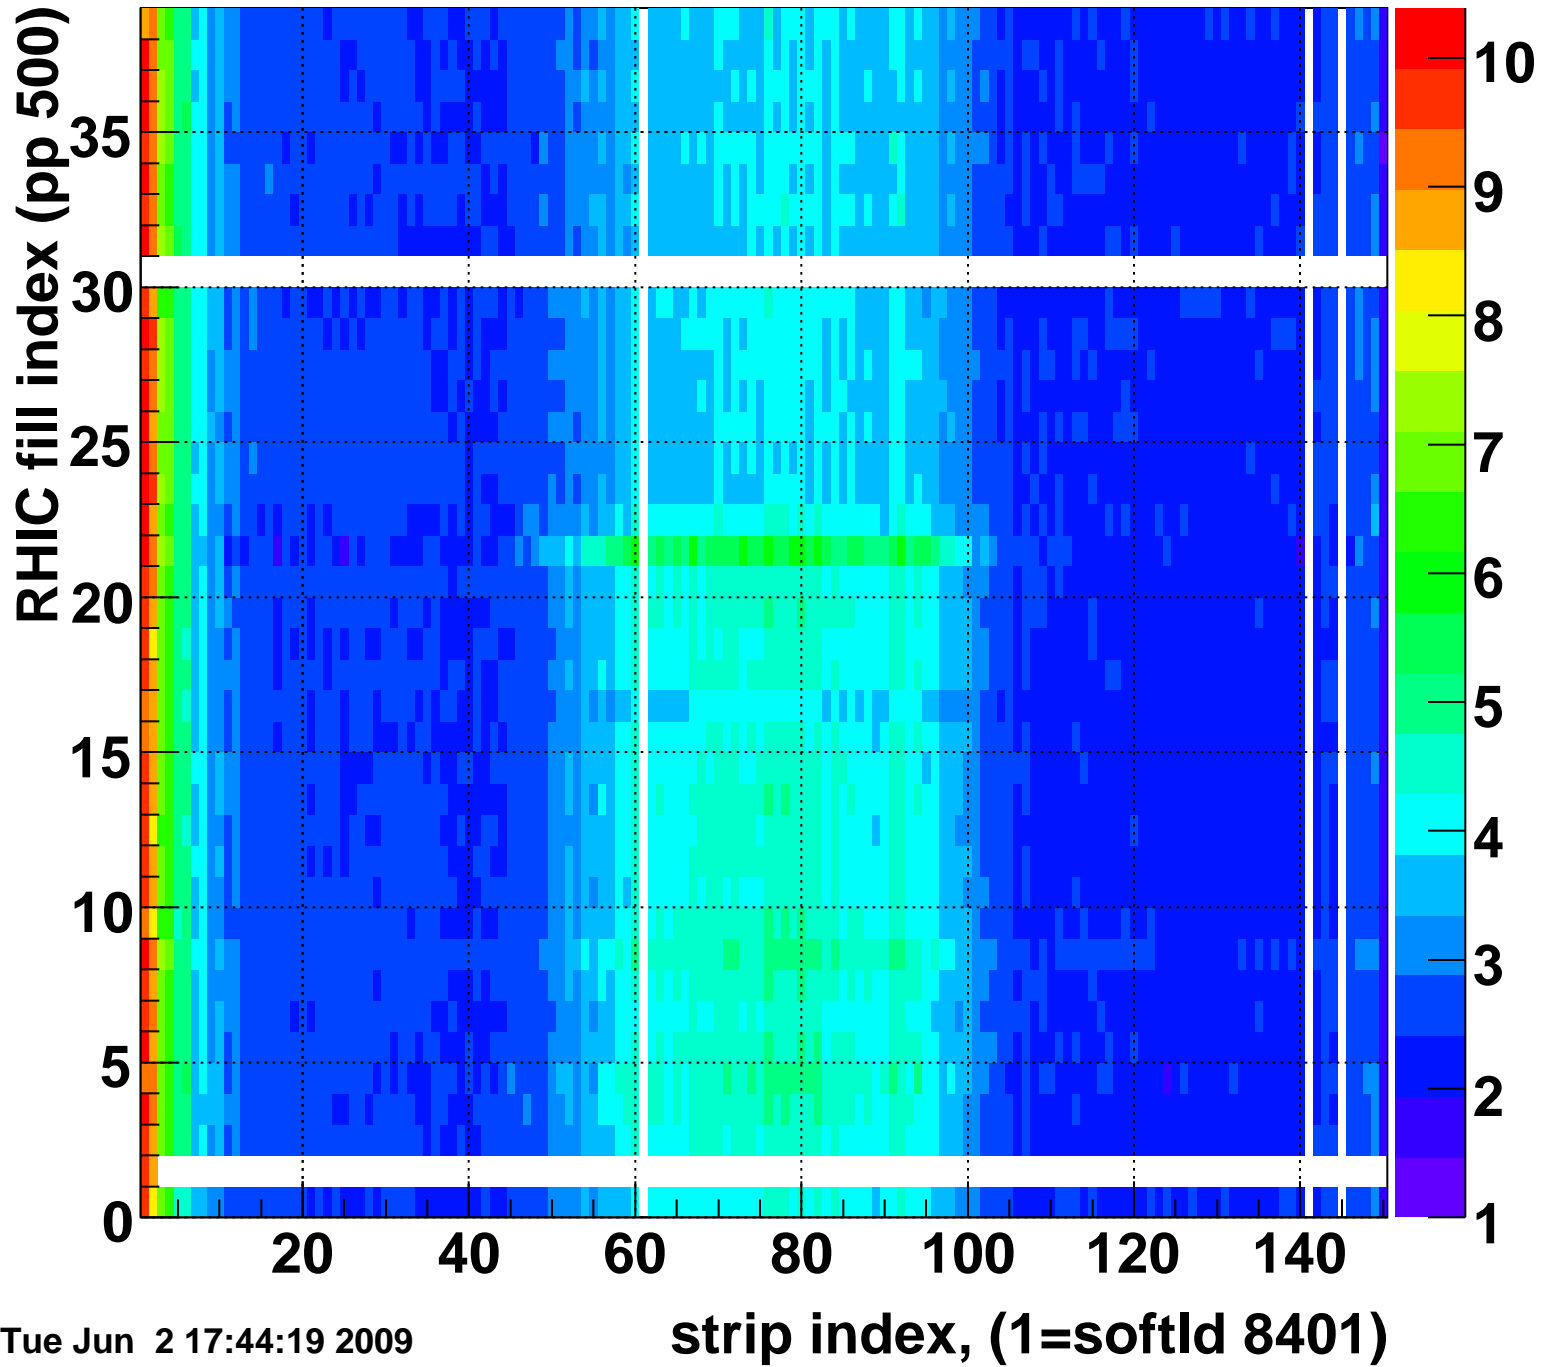

Rms of ped residuum (ADC), BSMDE mod=57, good strips

Entries 5441

Tue Jun 2 17:44:19 2009

Bad strips (color=error bits), BSMDE mod=57

Entries 409

Tue Jun 2 17:44:19 2009

Rms of ped residuum (ADC), BSMDP mod=57, good strips

Entries 5550

Tue Jun 2 17:44:19 2009

Bad strips (color=error bits), BSMDE mod=57

Entries 300

Tue Jun 2 17:44:19 2009