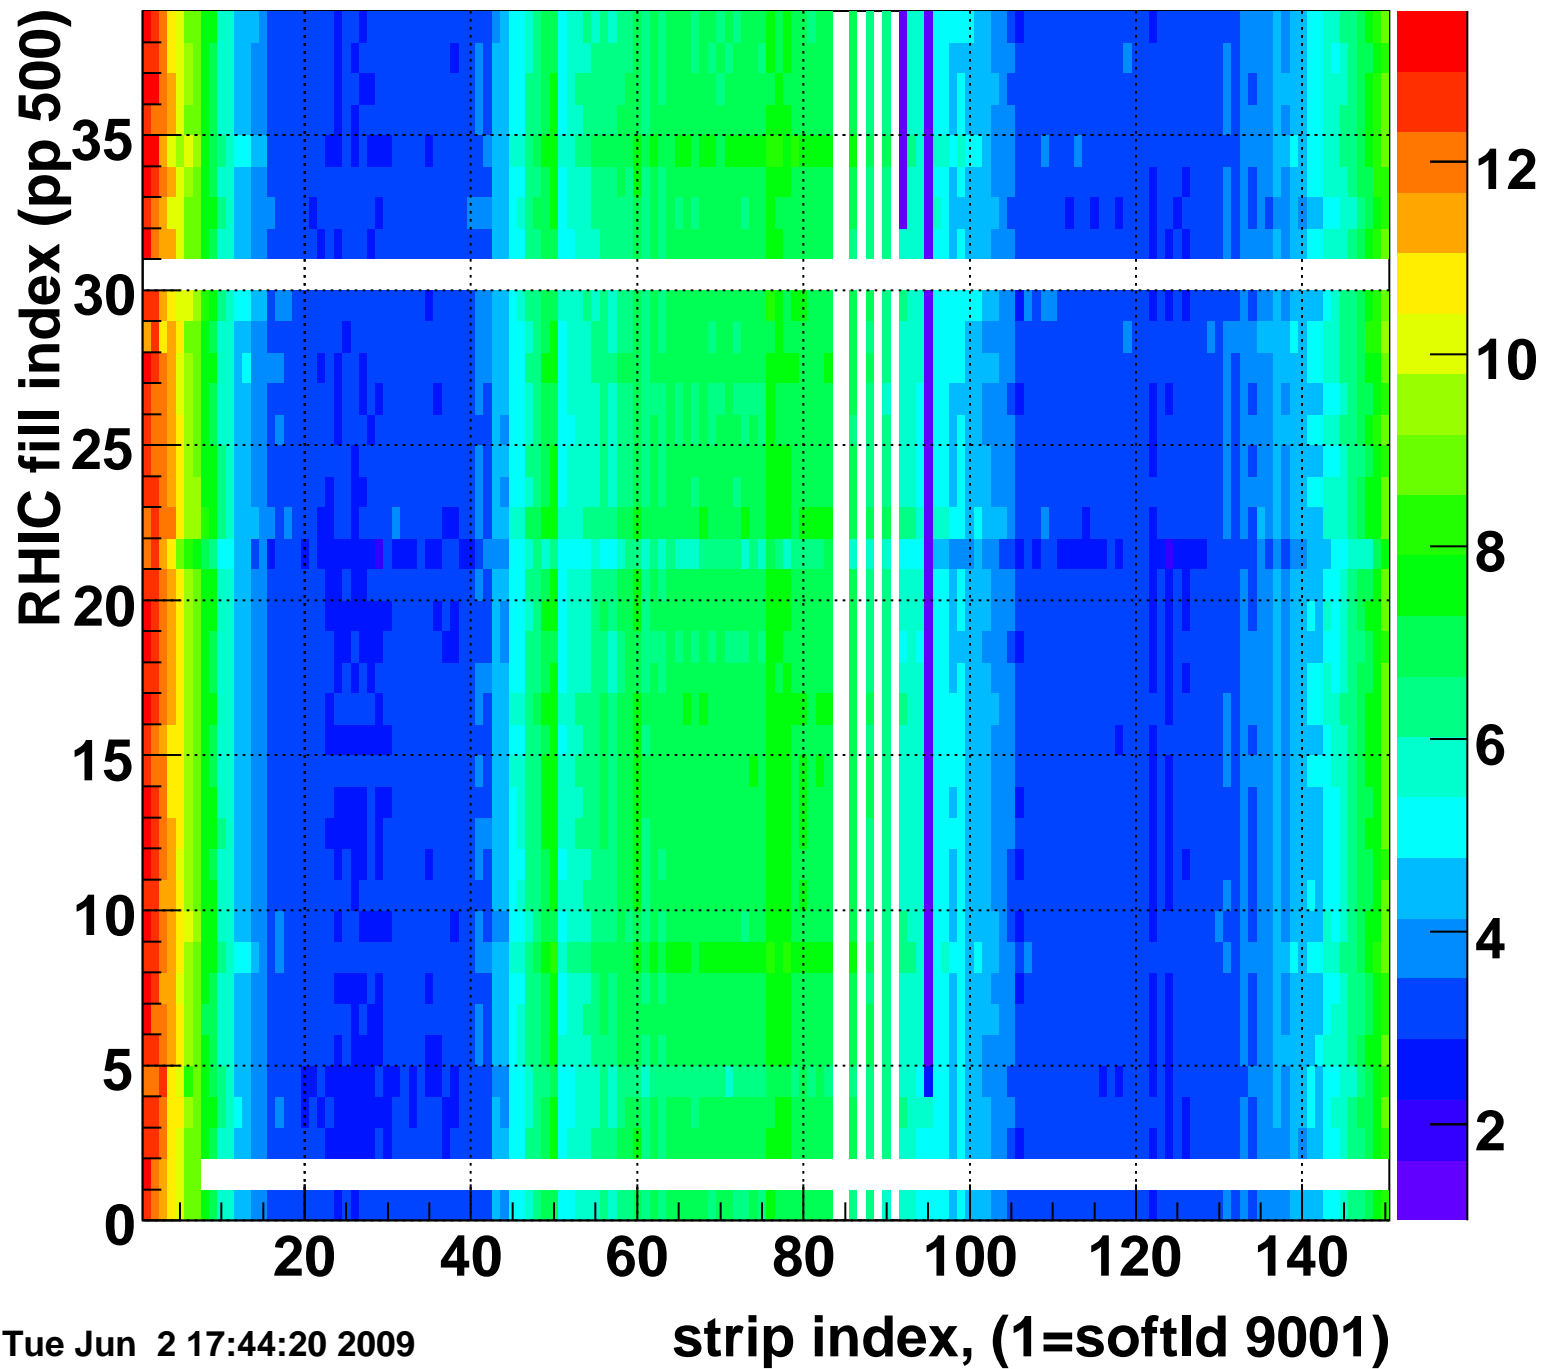

Mpv of ped residuum (ADC), BSMDE mod=61, good strips

Entries 50

Tue Jun 2 17:44:20 2009

Rms of ped residuum (ADC), BSMDE mod=61, good strips

Entries 5372

Tue Jun 2 17:44:20 2009

Bad strips (color=error bits), BSMDE mod=61

Entries 478

Tue Jun 2 17:44:20 2009

Rms of ped residuum (ADC), BSMDP mod=61, good strips

Entries 5555

Tue Jun 2 17:44:20 2009

Bad strips (color=error bits), BSMDE mod=61

Entries 295

Tue Jun 2 17:44:21 2009