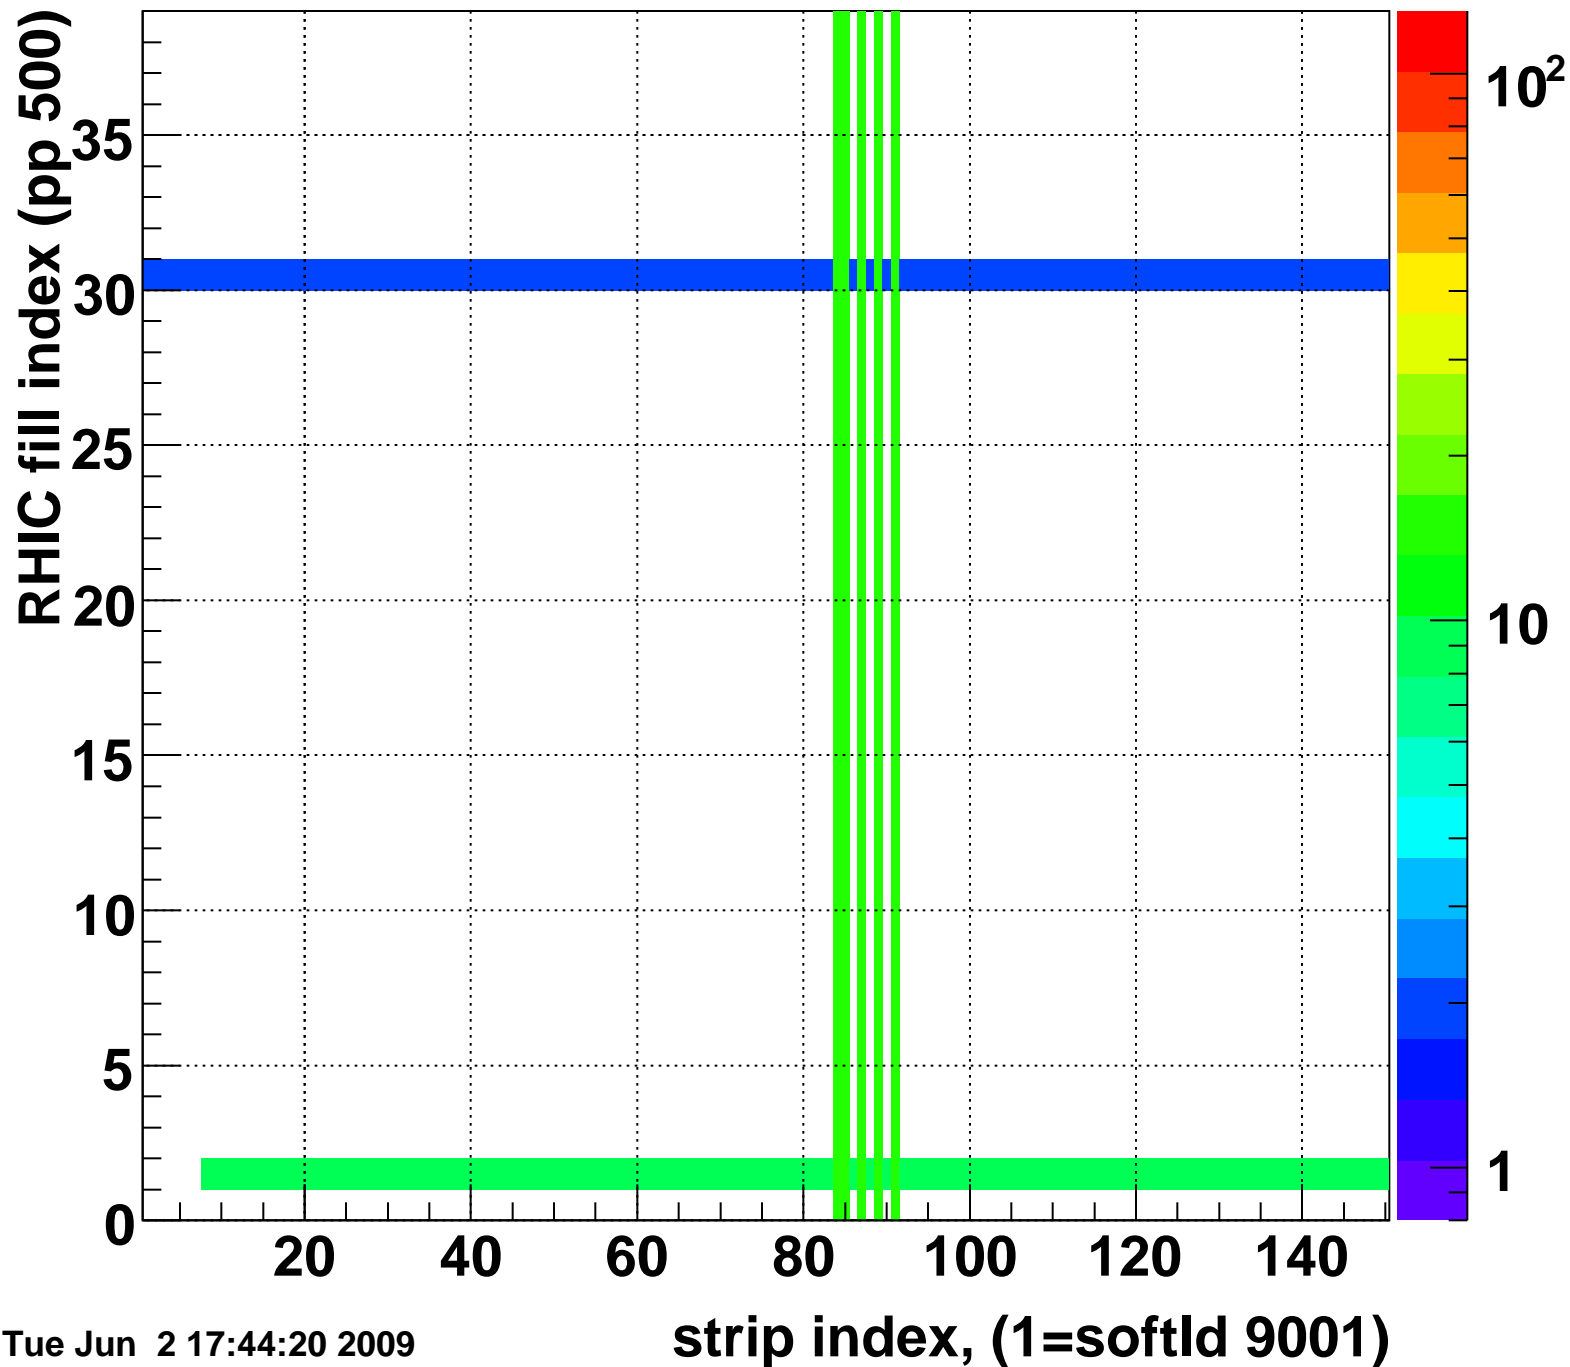

Mpv of ped residuum (ADC), BSMDE mod=61, good strips

Entries 50

Tue Jun 2 17:44:20 2009

Rms of ped residuum (ADC), BSMDE mod=61, good strips

Entries 5372

Tue Jun 2 17:44:20 2009

Bad strips (color=error bits), BSMDE mod=61

Entries 478

Tue Jun 2 17:44:20 2009

Rms of ped residuum (ADC), BSMDP mod=61, good strips

Entries 5555

Tue Jun 2 17:44:20 2009

Bad strips (color=error bits), BSMDE mod=61

Entries 295

Tue Jun 2 17:44:21 2009