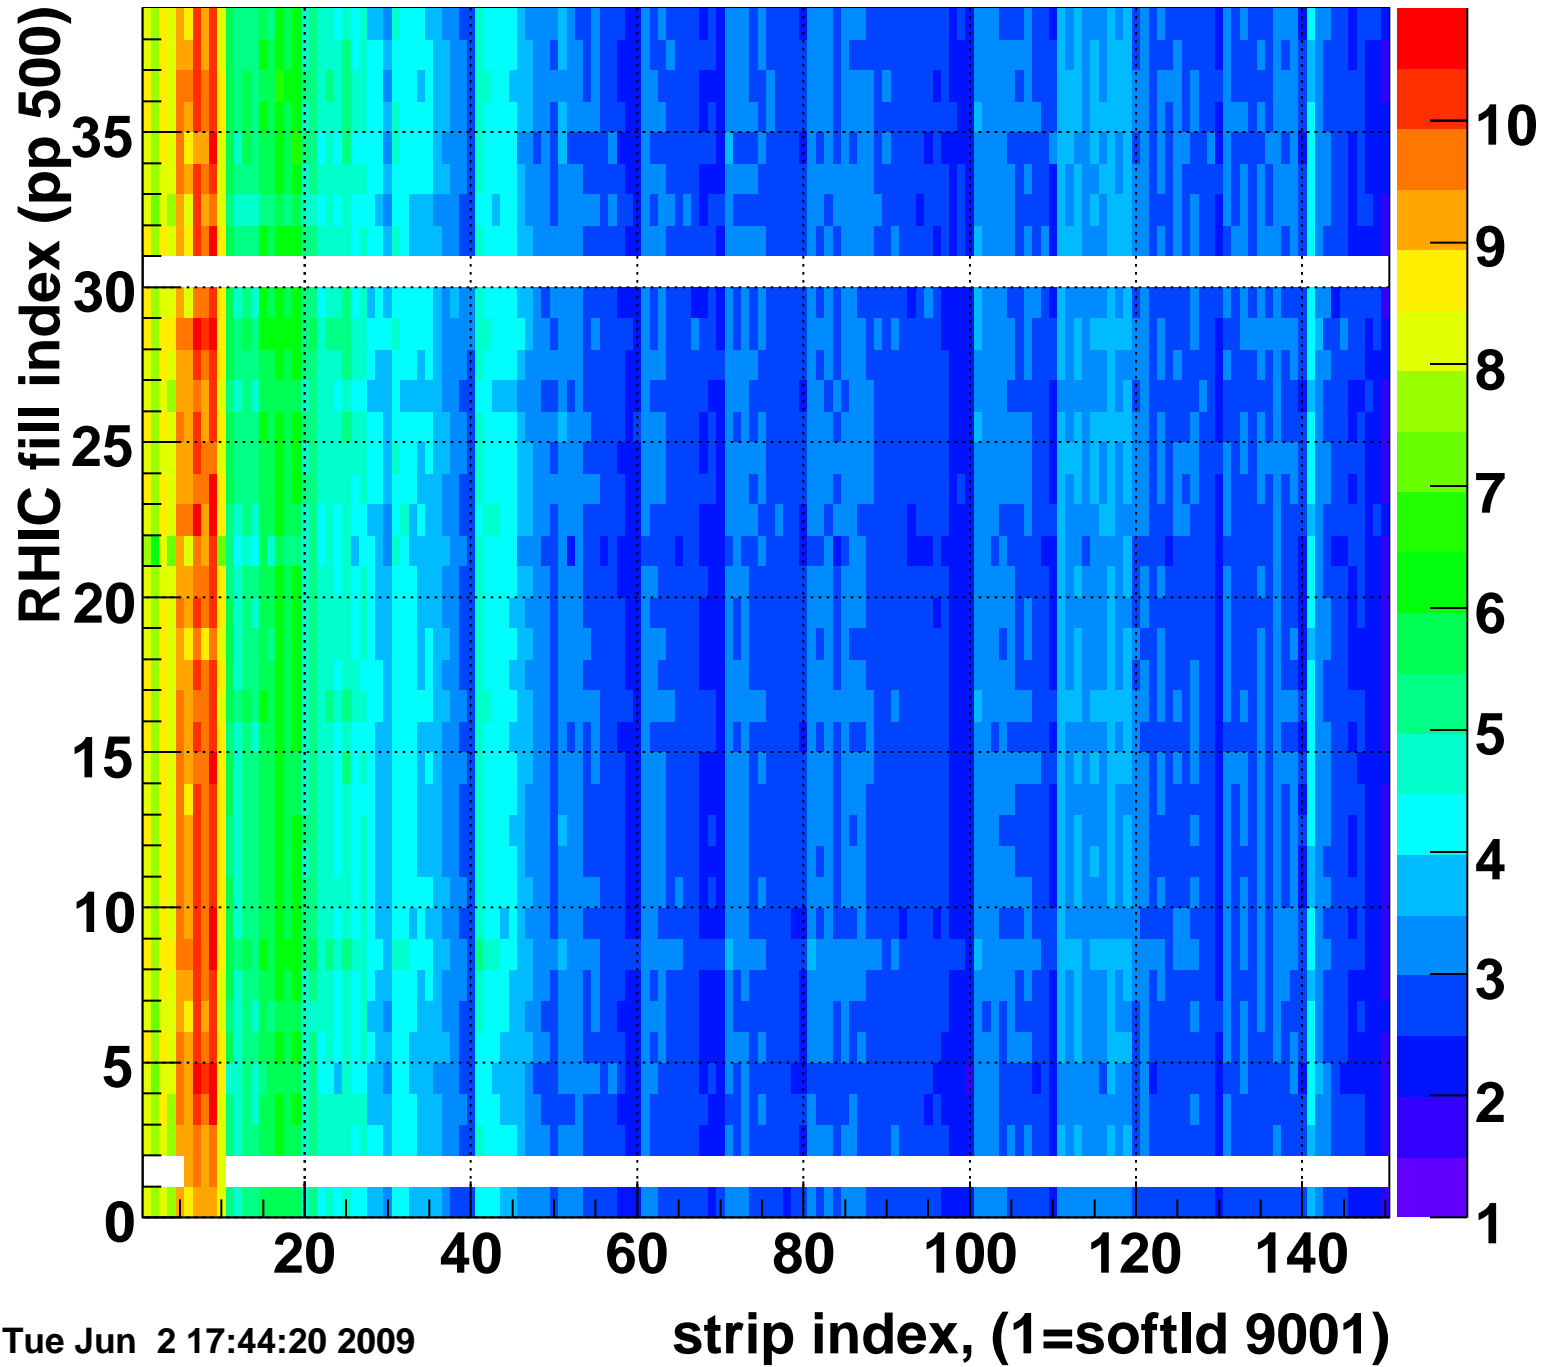

Mpv of ped residuum (ADC), BSMDE mod=61, good strips

Entries 50

Tue Jun 2 17:44:20 2009

Rms of ped residuum (ADC), BSMDE mod=61, good strips

Entries 5372

Tue Jun 2 17:44:20 2009

Bad strips (color=error bits), BSMDE mod=61

Entries 478

Tue Jun 2 17:44:20 2009

Rms of ped residuum (ADC), BSMDP mod=61, good strips

Entries 5555

Tue Jun 2 17:44:20 2009

Bad strips (color=error bits), BSMDE mod=61

Entries 295

Tue Jun 2 17:44:21 2009