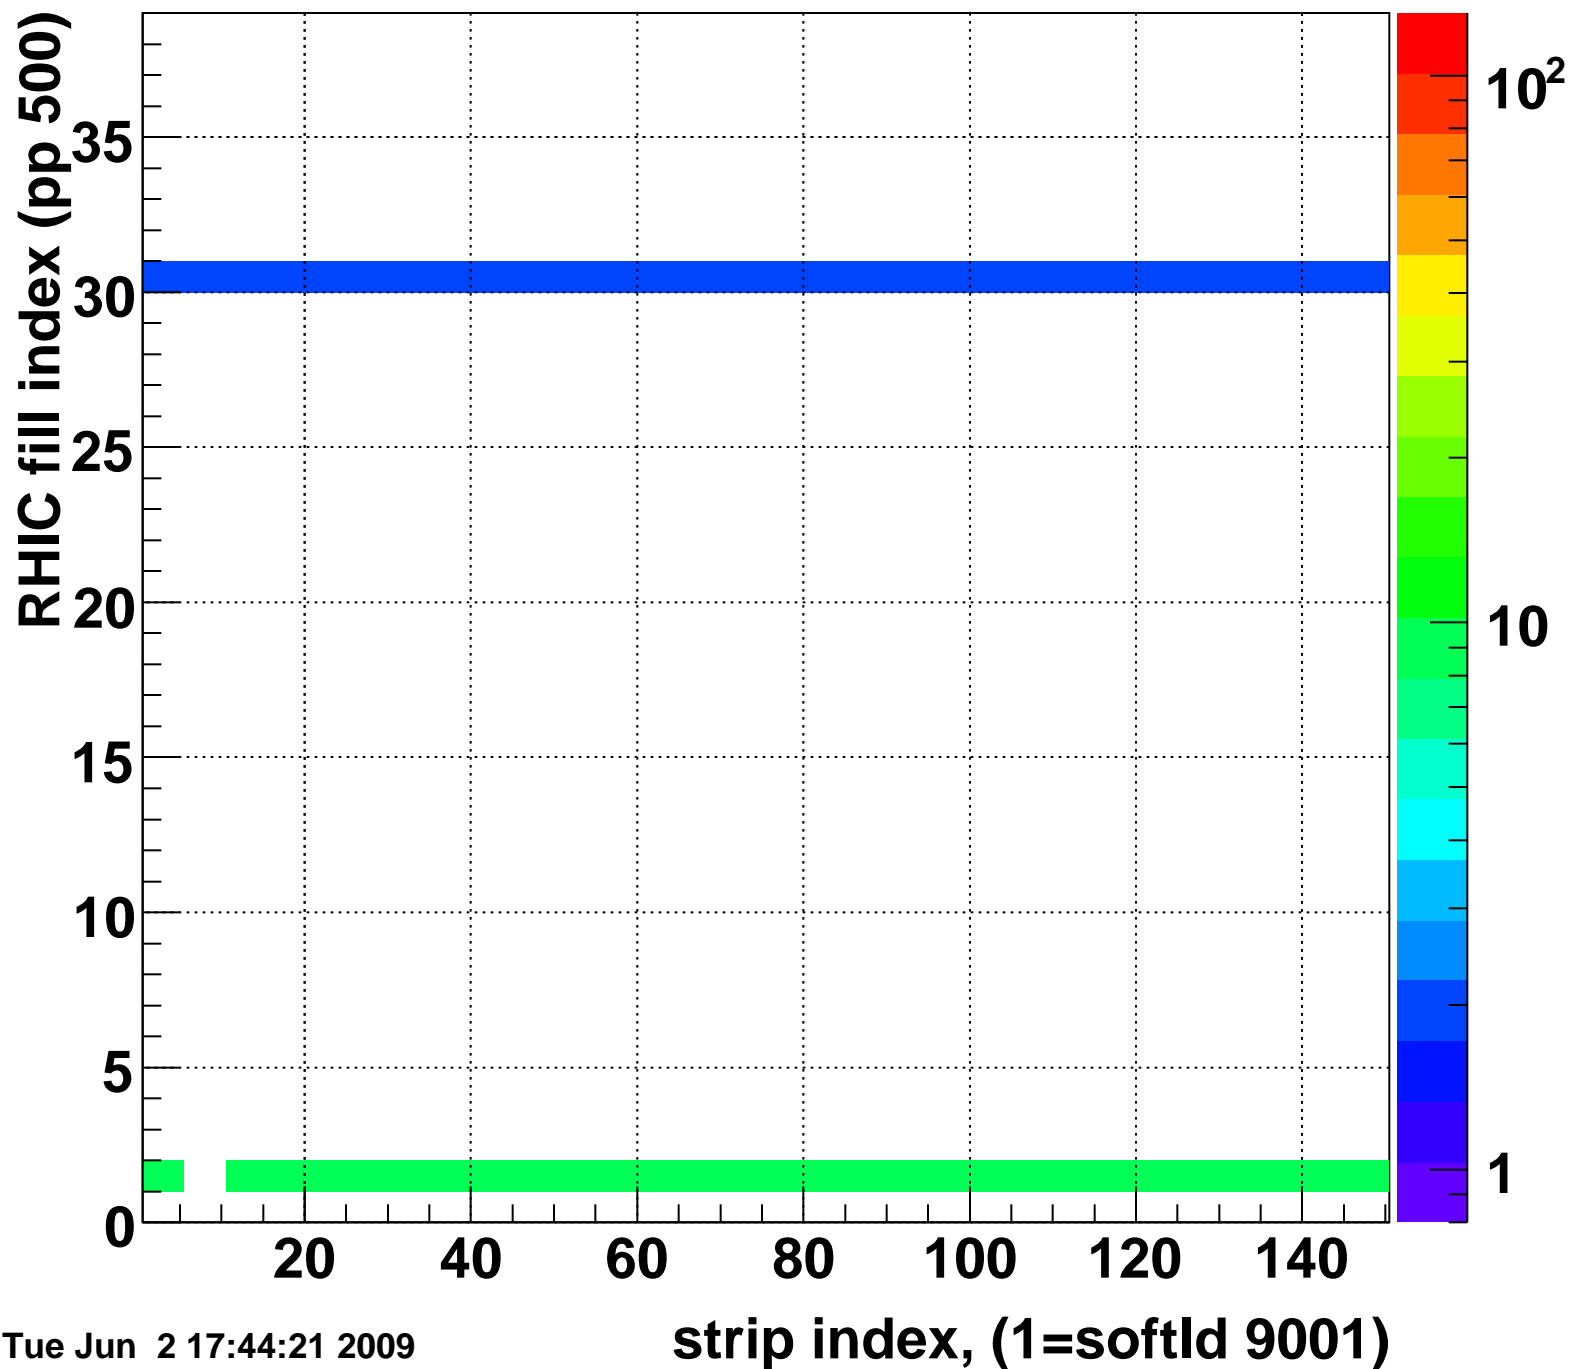

Mpv of ped residuum (ADC), BSMDE mod=61, good strips

Entries 50

Tue Jun 2 17:44:20 2009

Rms of ped residuum (ADC), BSMDE mod=61, good strips

Entries 5372

Tue Jun 2 17:44:20 2009

Bad strips (color=error bits), BSMDE mod=61

Entries 478

Tue Jun 2 17:44:20 2009

Rms of ped residuum (ADC), BSMDP mod=61, good strips

Entries 5555

Tue Jun 2 17:44:20 2009

Bad strips (color=error bits), BSMDE mod=61

Entries 295

Tue Jun 2 17:44:21 2009