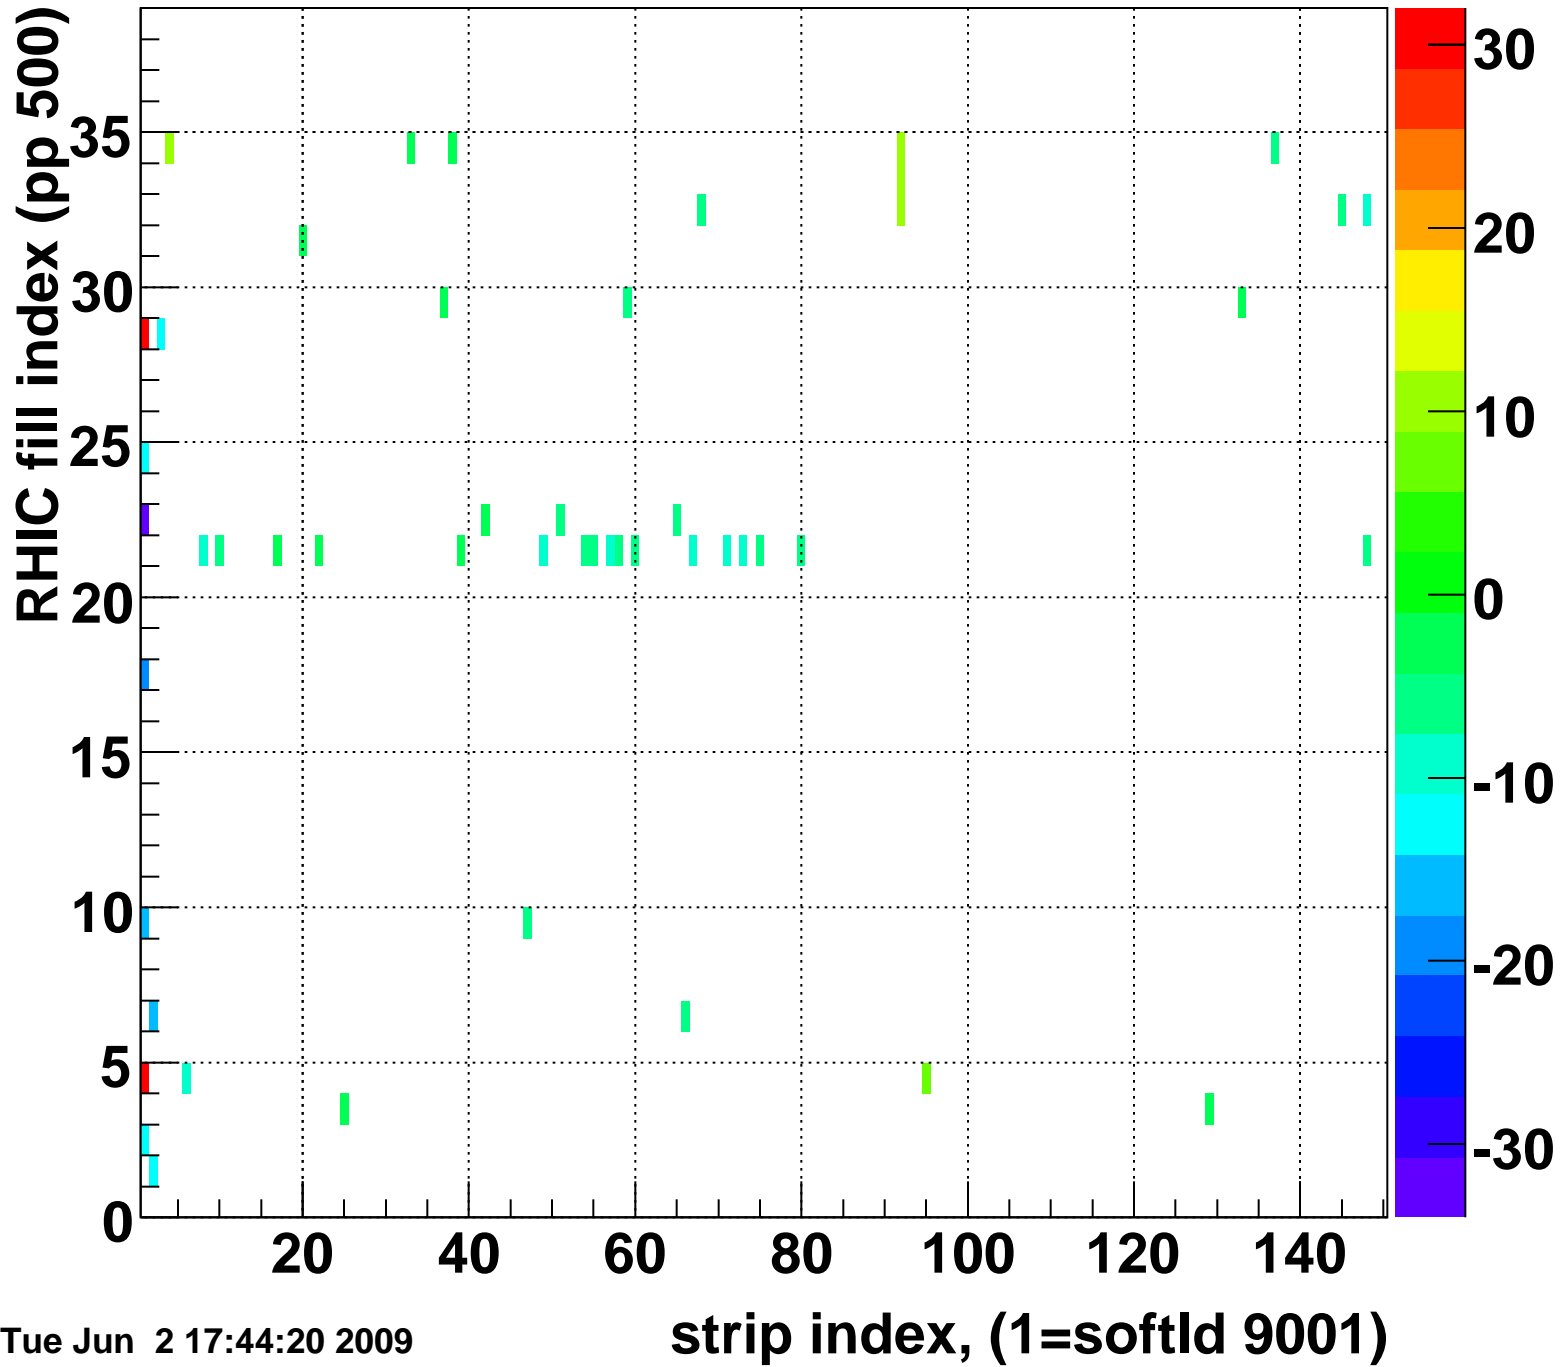

Mpv of ped residuum (ADC), BSMDE mod=61, good strips

Entries 50

Tue Jun 2 17:44:20 2009

Rms of ped residuum (ADC), BSMDE mod=61, good strips

Entries 5372

Tue Jun 2 17:44:20 2009

Bad strips (color=error bits), BSMDE mod=61

Entries 478

Tue Jun 2 17:44:20 2009

Rms of ped residuum (ADC), BSMDP mod=61, good strips

Entries 5555

Tue Jun 2 17:44:20 2009

Bad strips (color=error bits), BSMDE mod=61

Entries 295

Tue Jun 2 17:44:21 2009