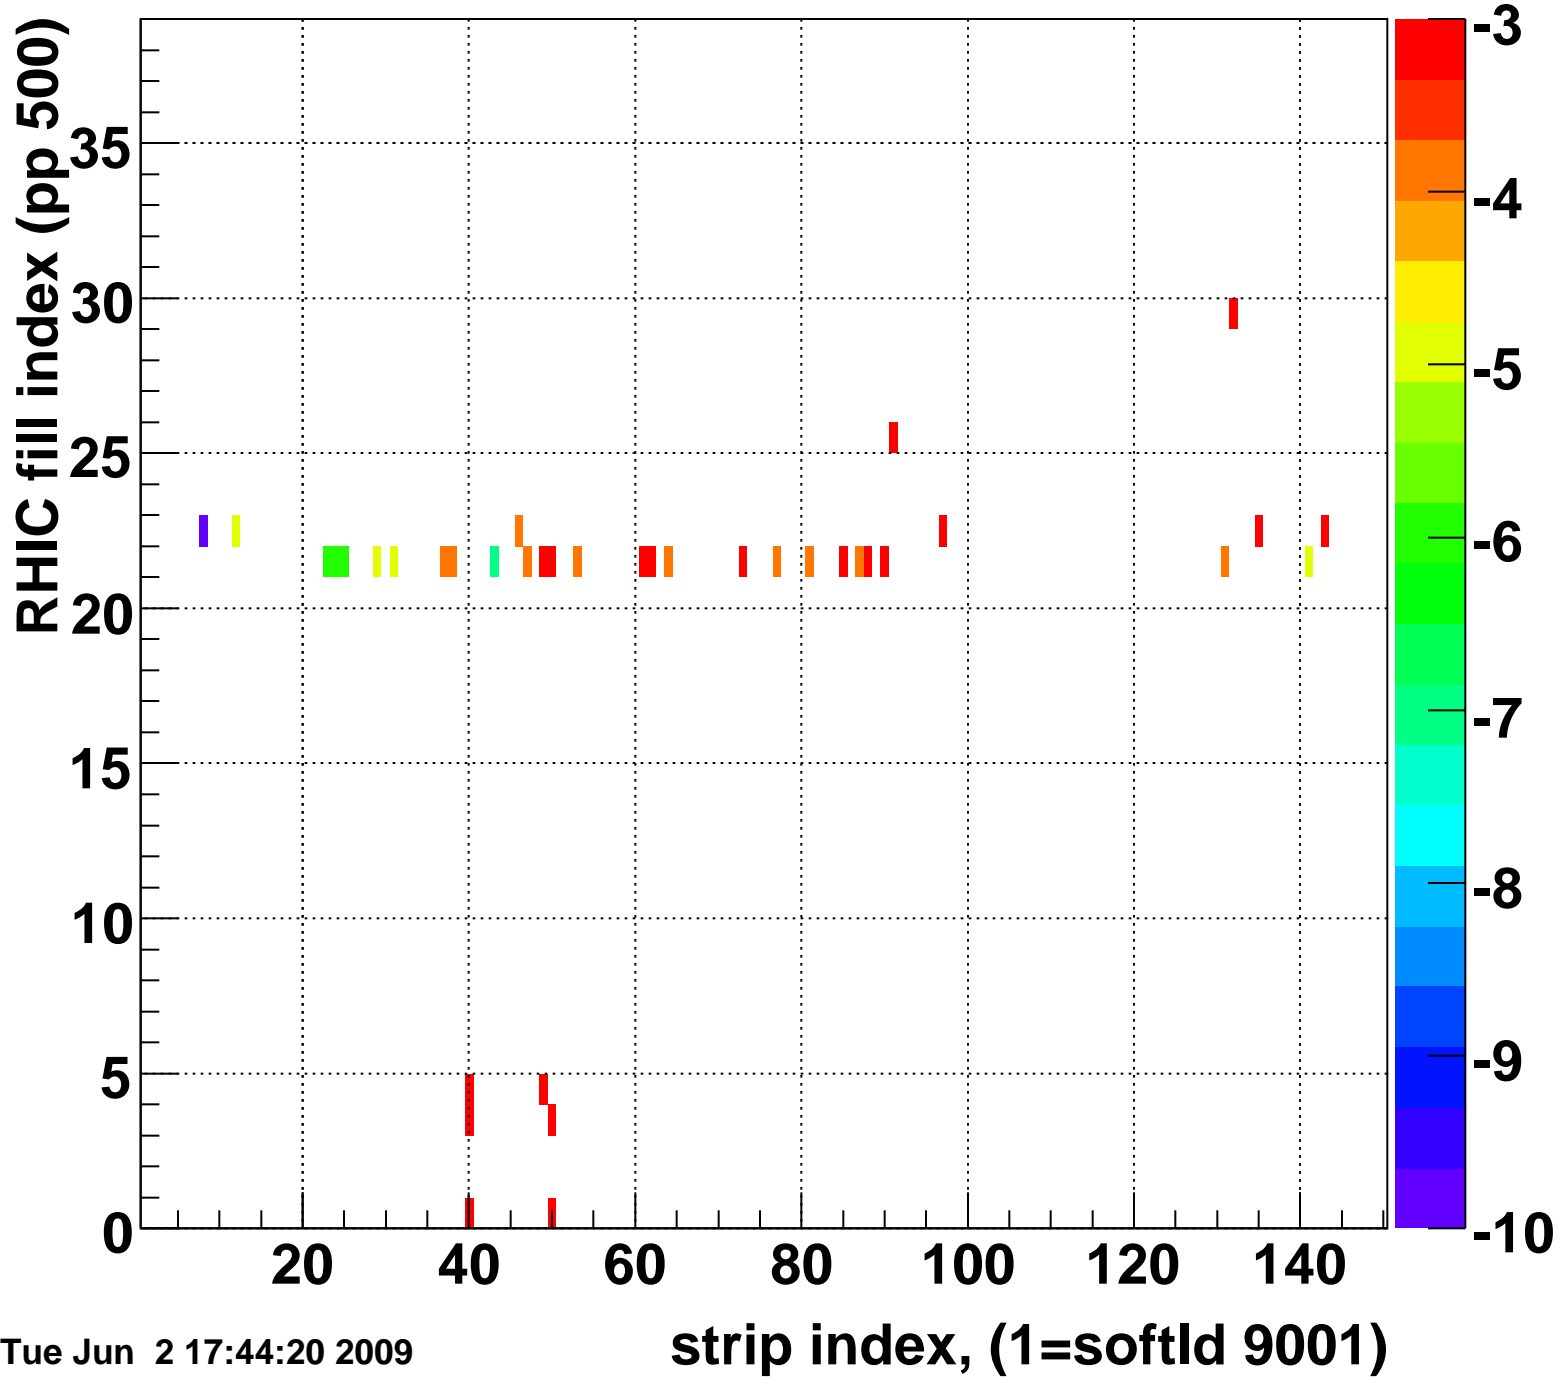

Mpv of ped residuum (ADC), BSMDE mod=61, good strips

Entries 50

Tue Jun 2 17:44:20 2009

Rms of ped residuum (ADC), BSMDE mod=61, good strips

Entries 5372

Tue Jun 2 17:44:20 2009

Bad strips (color=error bits), BSMDE mod=61

Entries 478

Tue Jun 2 17:44:20 2009

Rms of ped residuum (ADC), BSMDP mod=61, good strips

Entries 5555

Tue Jun 2 17:44:20 2009

Bad strips (color=error bits), BSMDE mod=61

Entries 295

Tue Jun 2 17:44:21 2009