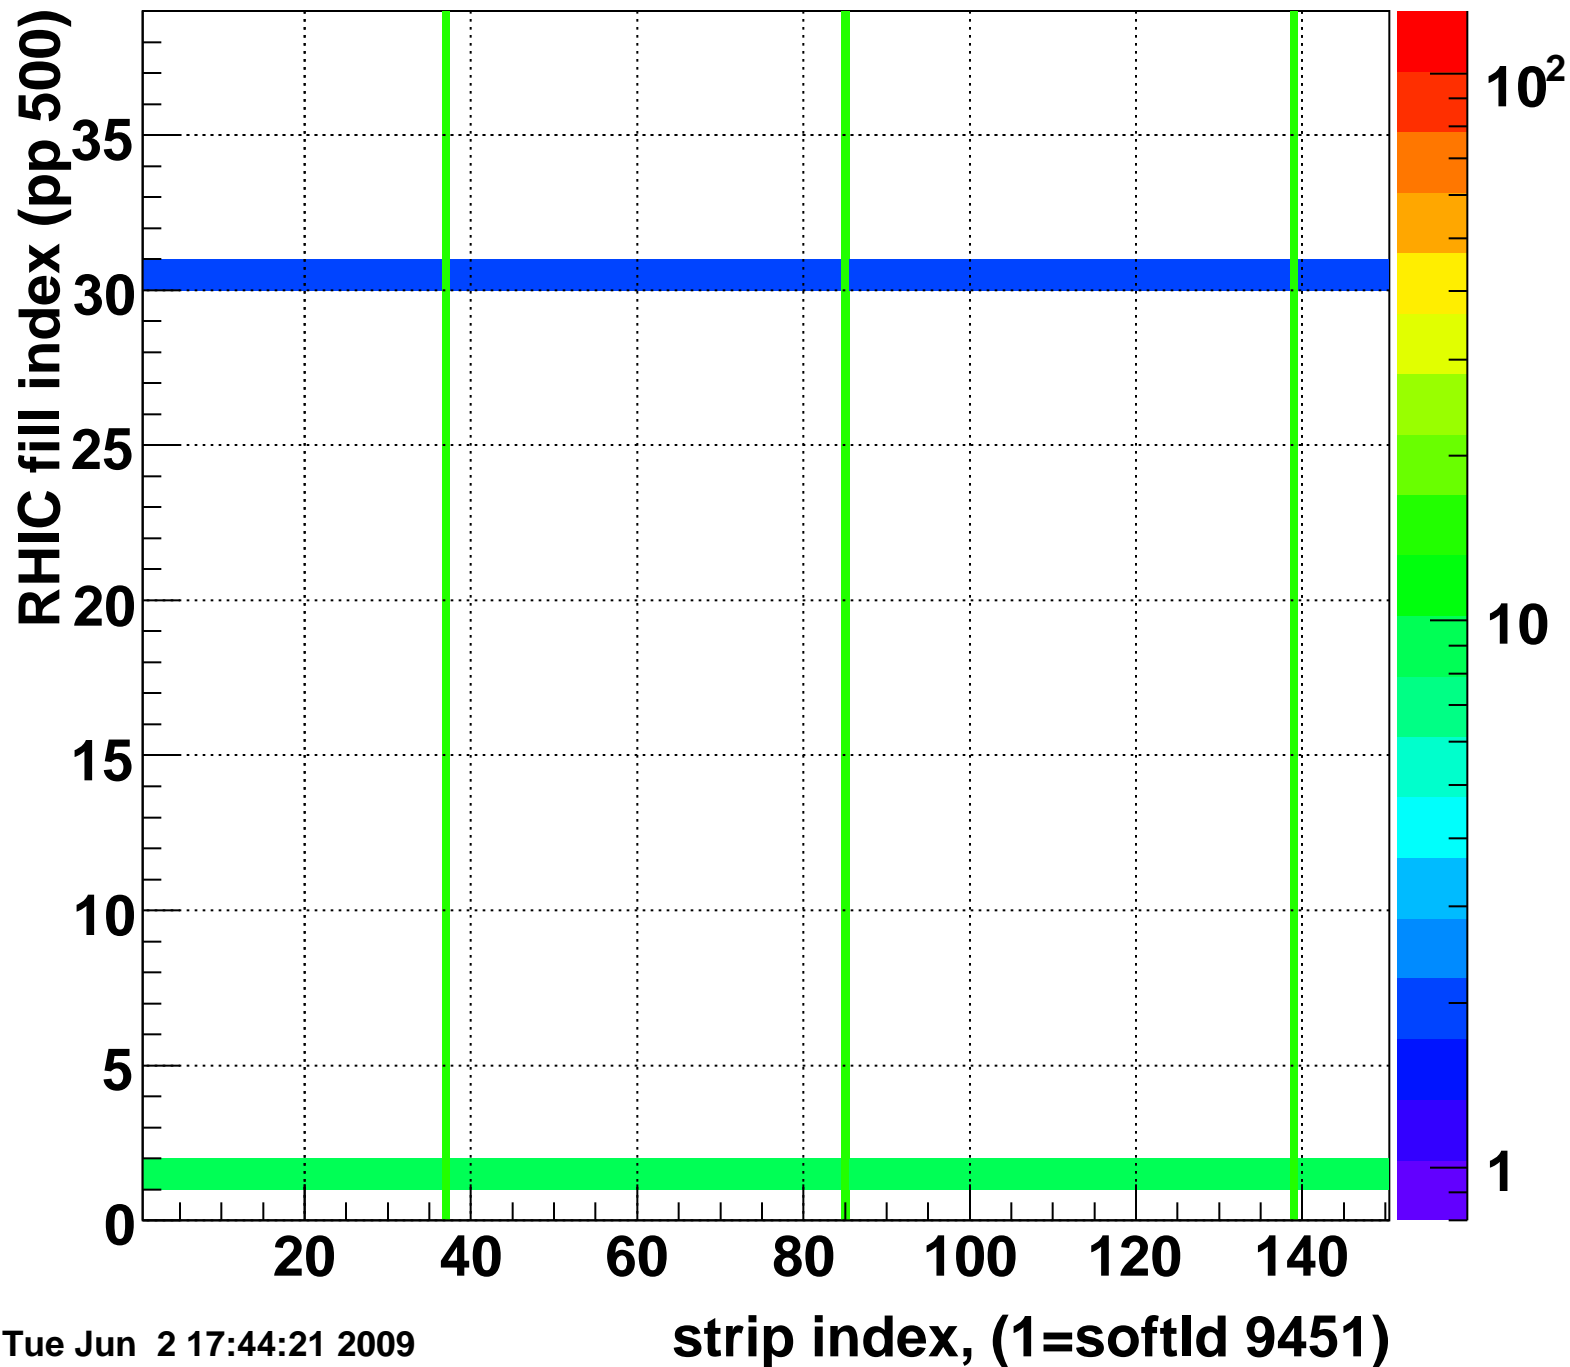

Mpv of ped residuum (ADC), BSMDE mod=64, good strips

Entries 60

Tue Jun 2 17:44:21 2009

Rms of ped residuum (ADC), BSMDE mod=64, good strips

Entries 5439

Tue Jun 2 17:44:21 2009

Bad strips (color=error bits), BSMDE mod=64

Entries 411

Tue Jun 2 17:44:21 2009

Mpv of ped residuum (ADC), BSMDP mod=64, good strips

Entries 238

Tue Jun 2 17:44:21 2009

Rms of ped residuum (ADC), BSMDP mod=64, good strips

Entries 5550

Tue Jun 2 17:44:22 2009

Bad strips (color=error bits), BSMDE mod=64

Entries 300

Tue Jun 2 17:44:22 2009