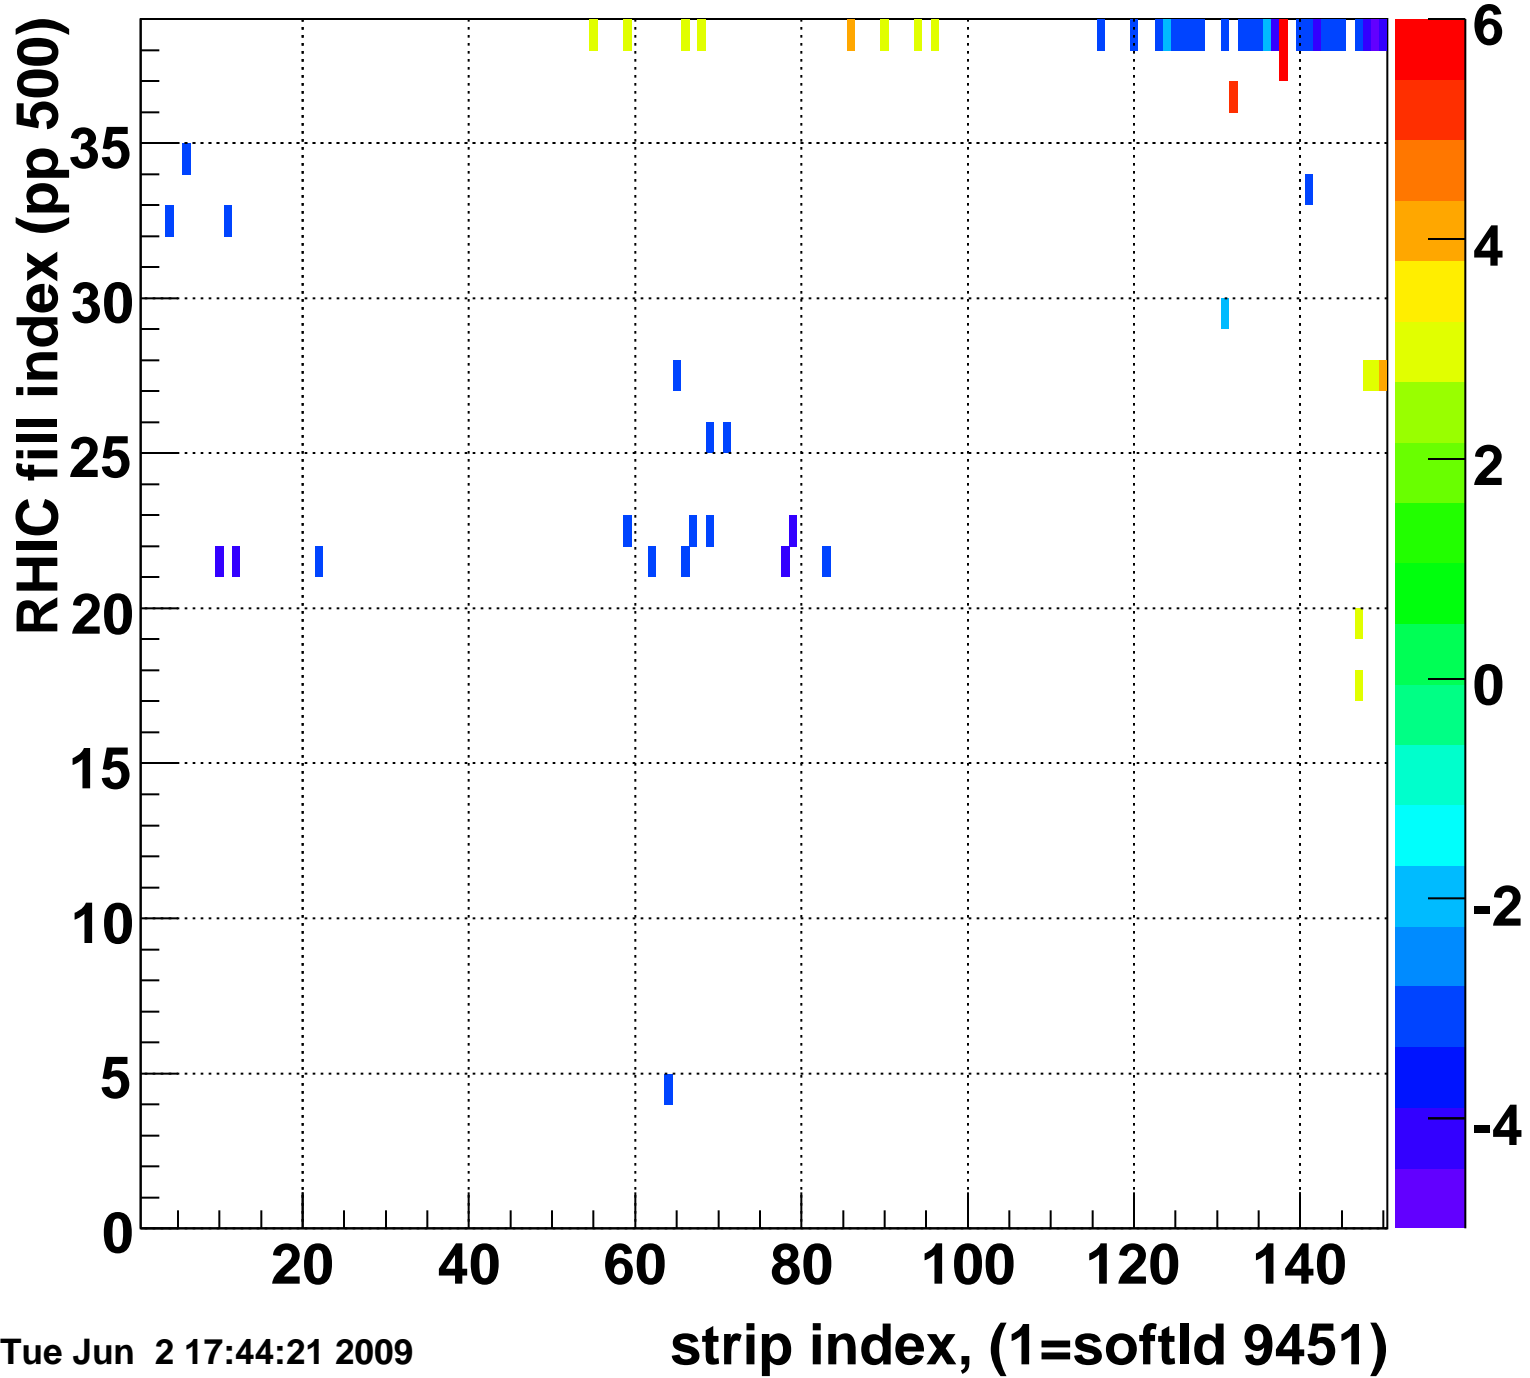

Mpv of ped residuum (ADC), BSMDE mod=64, good strips

Entries 60

Tue Jun 2 17:44:21 2009

Rms of ped residuum (ADC), BSMDE mod=64, good strips

Entries 5439

Tue Jun 2 17:44:21 2009

Bad strips (color=error bits), BSMDE mod=64

Entries 411

Tue Jun 2 17:44:21 2009

Mpv of ped residuum (ADC), BSMDP mod=64, good strips

Entries 238

Tue Jun 2 17:44:21 2009

Rms of ped residuum (ADC), BSMDP mod=64, good strips

Entries 5550

Tue Jun 2 17:44:22 2009

Bad strips (color=error bits), BSMDE mod=64

Entries 300

Tue Jun 2 17:44:22 2009