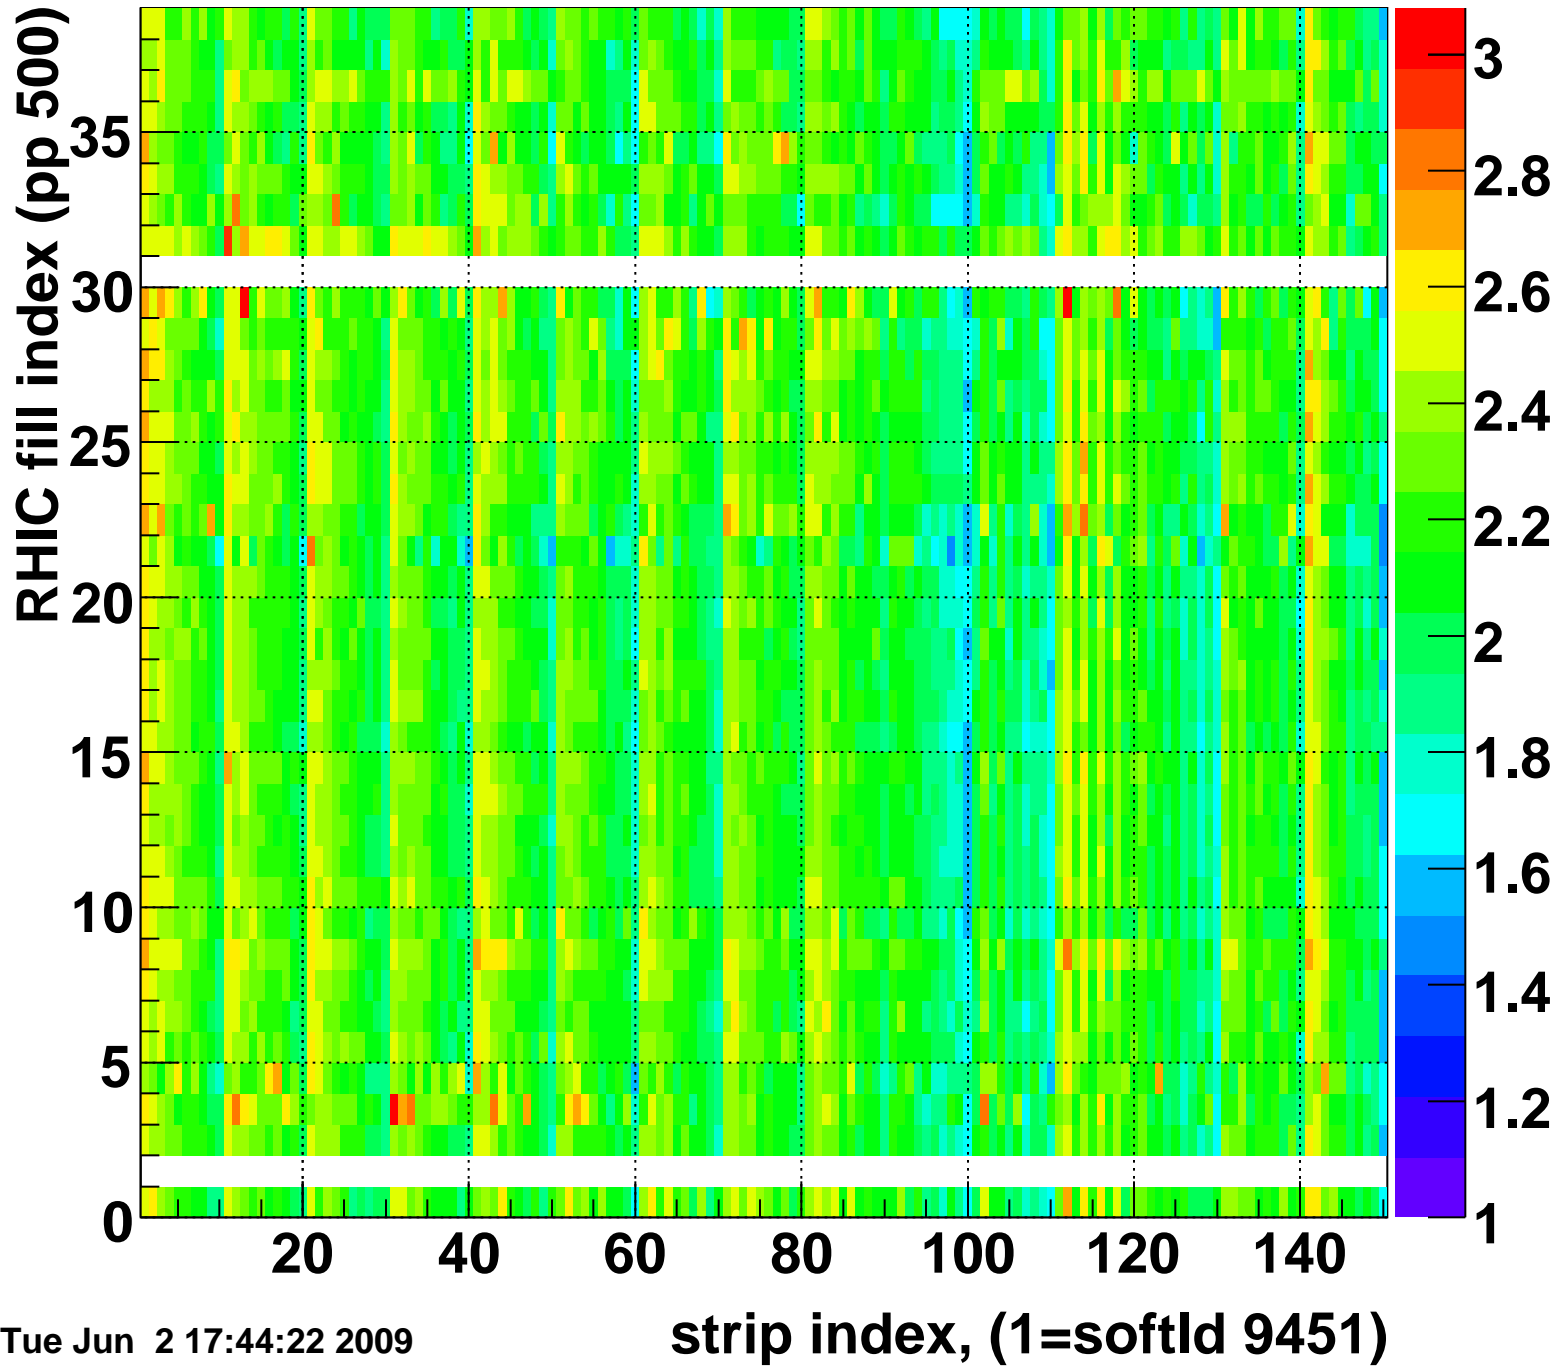

Mpv of ped residuum (ADC), BSMDE mod=64, good strips

Entries 60

Tue Jun 2 17:44:21 2009

Rms of ped residuum (ADC), BSMDE mod=64, good strips

Entries 5439

Tue Jun 2 17:44:21 2009

Bad strips (color=error bits), BSMDE mod=64

Entries 411

Tue Jun 2 17:44:21 2009

Mpv of ped residuum (ADC), BSMDP mod=64, good strips

Entries 238

Tue Jun 2 17:44:21 2009

Rms of ped residuum (ADC), BSMDP mod=64, good strips

Entries 5550

Tue Jun 2 17:44:22 2009

Bad strips (color=error bits), BSMDE mod=64

Entries 300

Tue Jun 2 17:44:22 2009