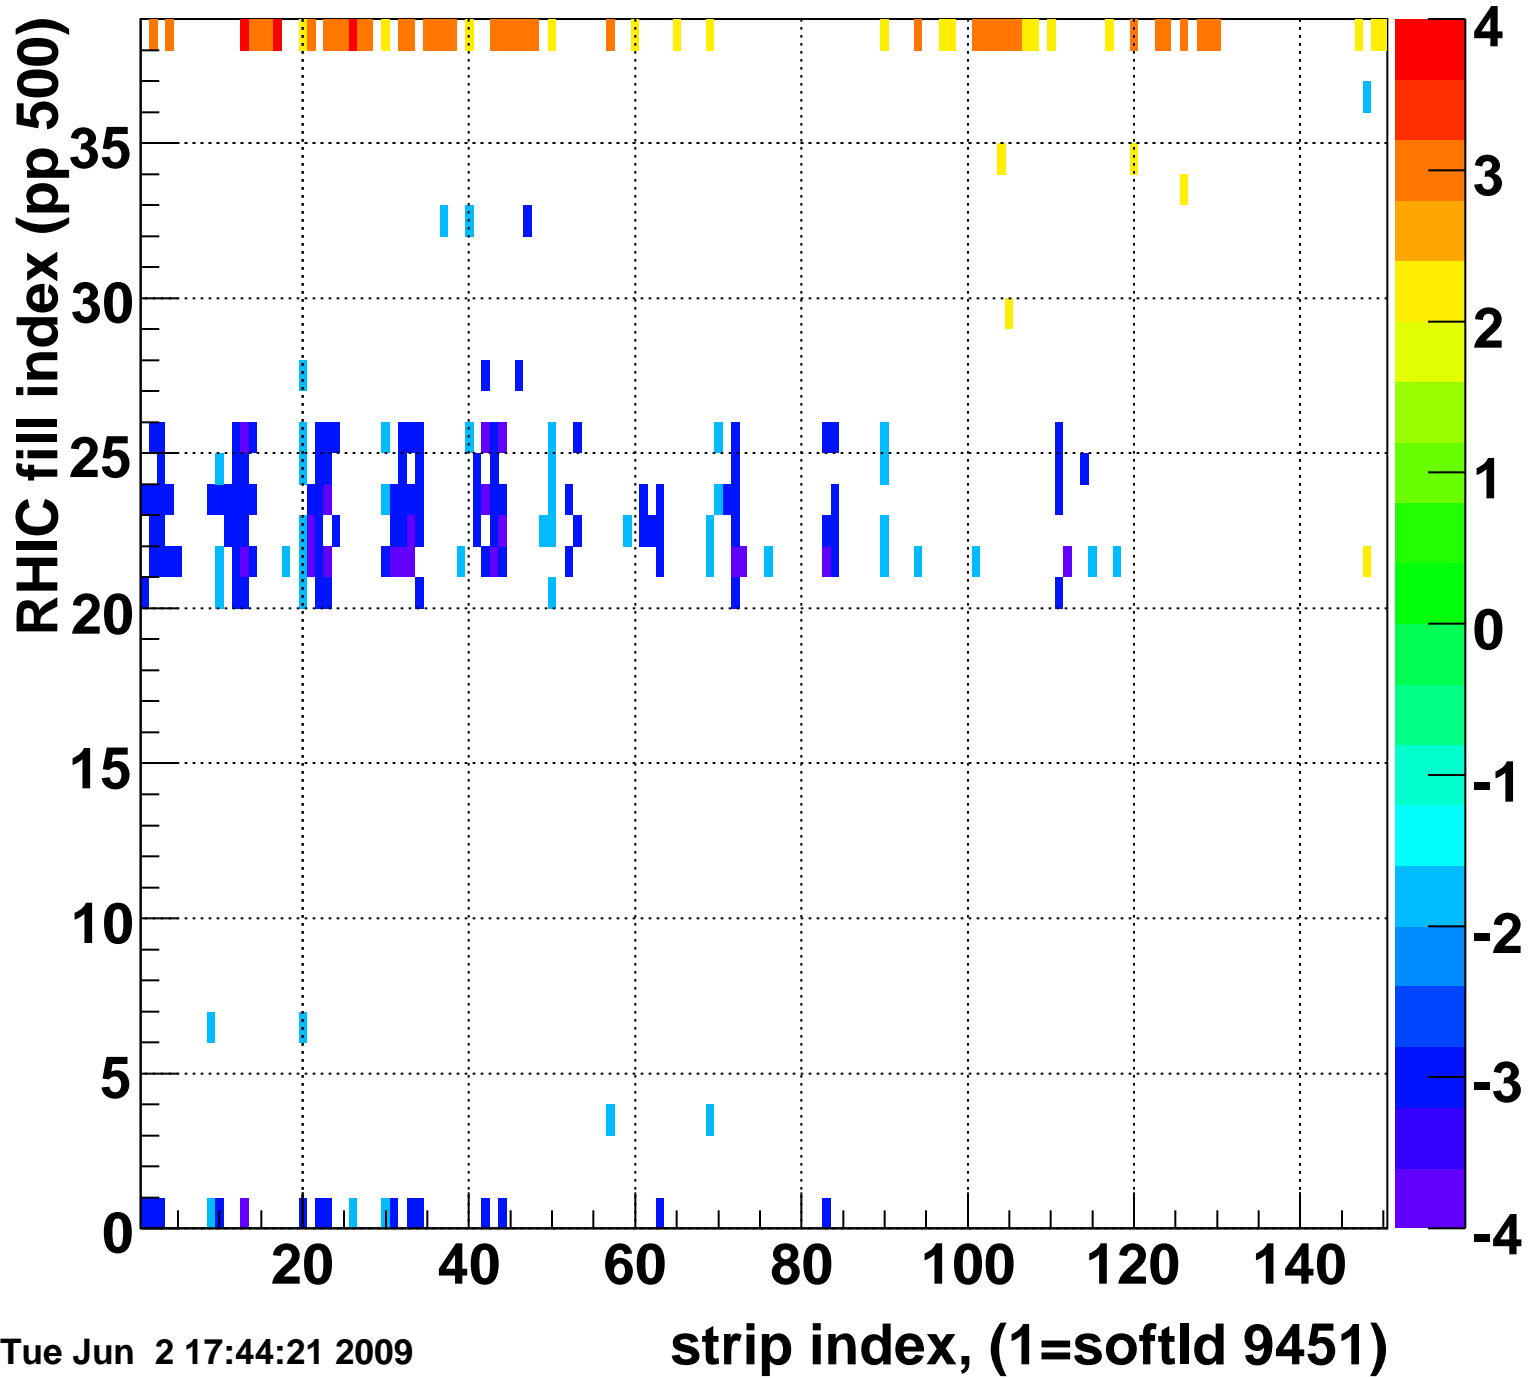

Mpv of ped residuum (ADC), BSMDE mod=64, good strips

Entries 60

Tue Jun 2 17:44:21 2009

Rms of ped residuum (ADC), BSMDE mod=64, good strips

Entries 5439

Tue Jun 2 17:44:21 2009

Bad strips (color=error bits), BSMDE mod=64

Entries 411

Tue Jun 2 17:44:21 2009

Mpv of ped residuum (ADC), BSMDP mod=64, good strips

Entries 238

Tue Jun 2 17:44:21 2009

Rms of ped residuum (ADC), BSMDP mod=64, good strips

Entries 5550

Tue Jun 2 17:44:22 2009

Bad strips (color=error bits), BSMDE mod=64

Entries 300

Tue Jun 2 17:44:22 2009