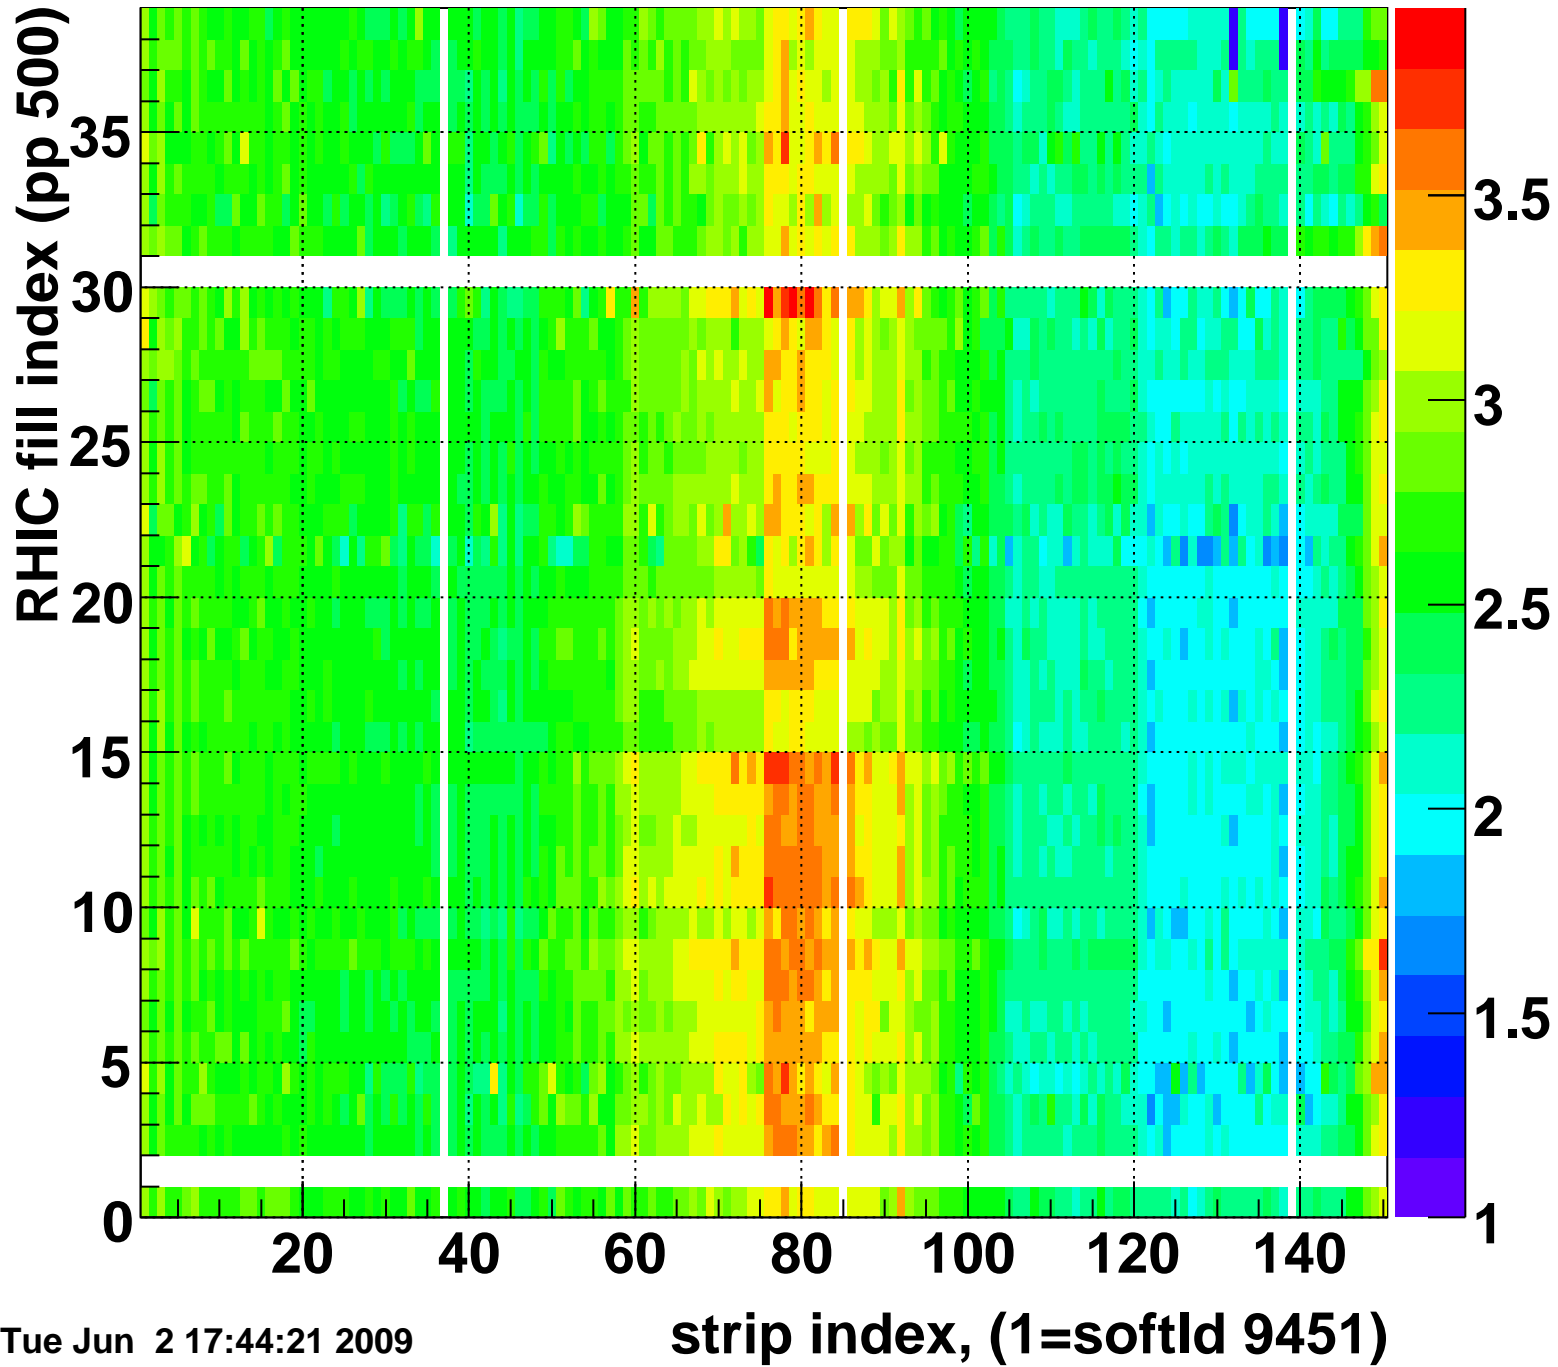

Mpv of ped residuum (ADC), BSMDE mod=64, good strips

Entries 60

Tue Jun 2 17:44:21 2009

Rms of ped residuum (ADC), BSMDE mod=64, good strips

Entries 5439

Tue Jun 2 17:44:21 2009

Bad strips (color=error bits), BSMDE mod=64

Entries 411

Tue Jun 2 17:44:21 2009

Mpv of ped residuum (ADC), BSMDP mod=64, good strips

Entries 238

Tue Jun 2 17:44:21 2009

Rms of ped residuum (ADC), BSMDP mod=64, good strips

Entries 5550

Tue Jun 2 17:44:22 2009

Bad strips (color=error bits), BSMDE mod=64

Entries 300

Tue Jun 2 17:44:22 2009