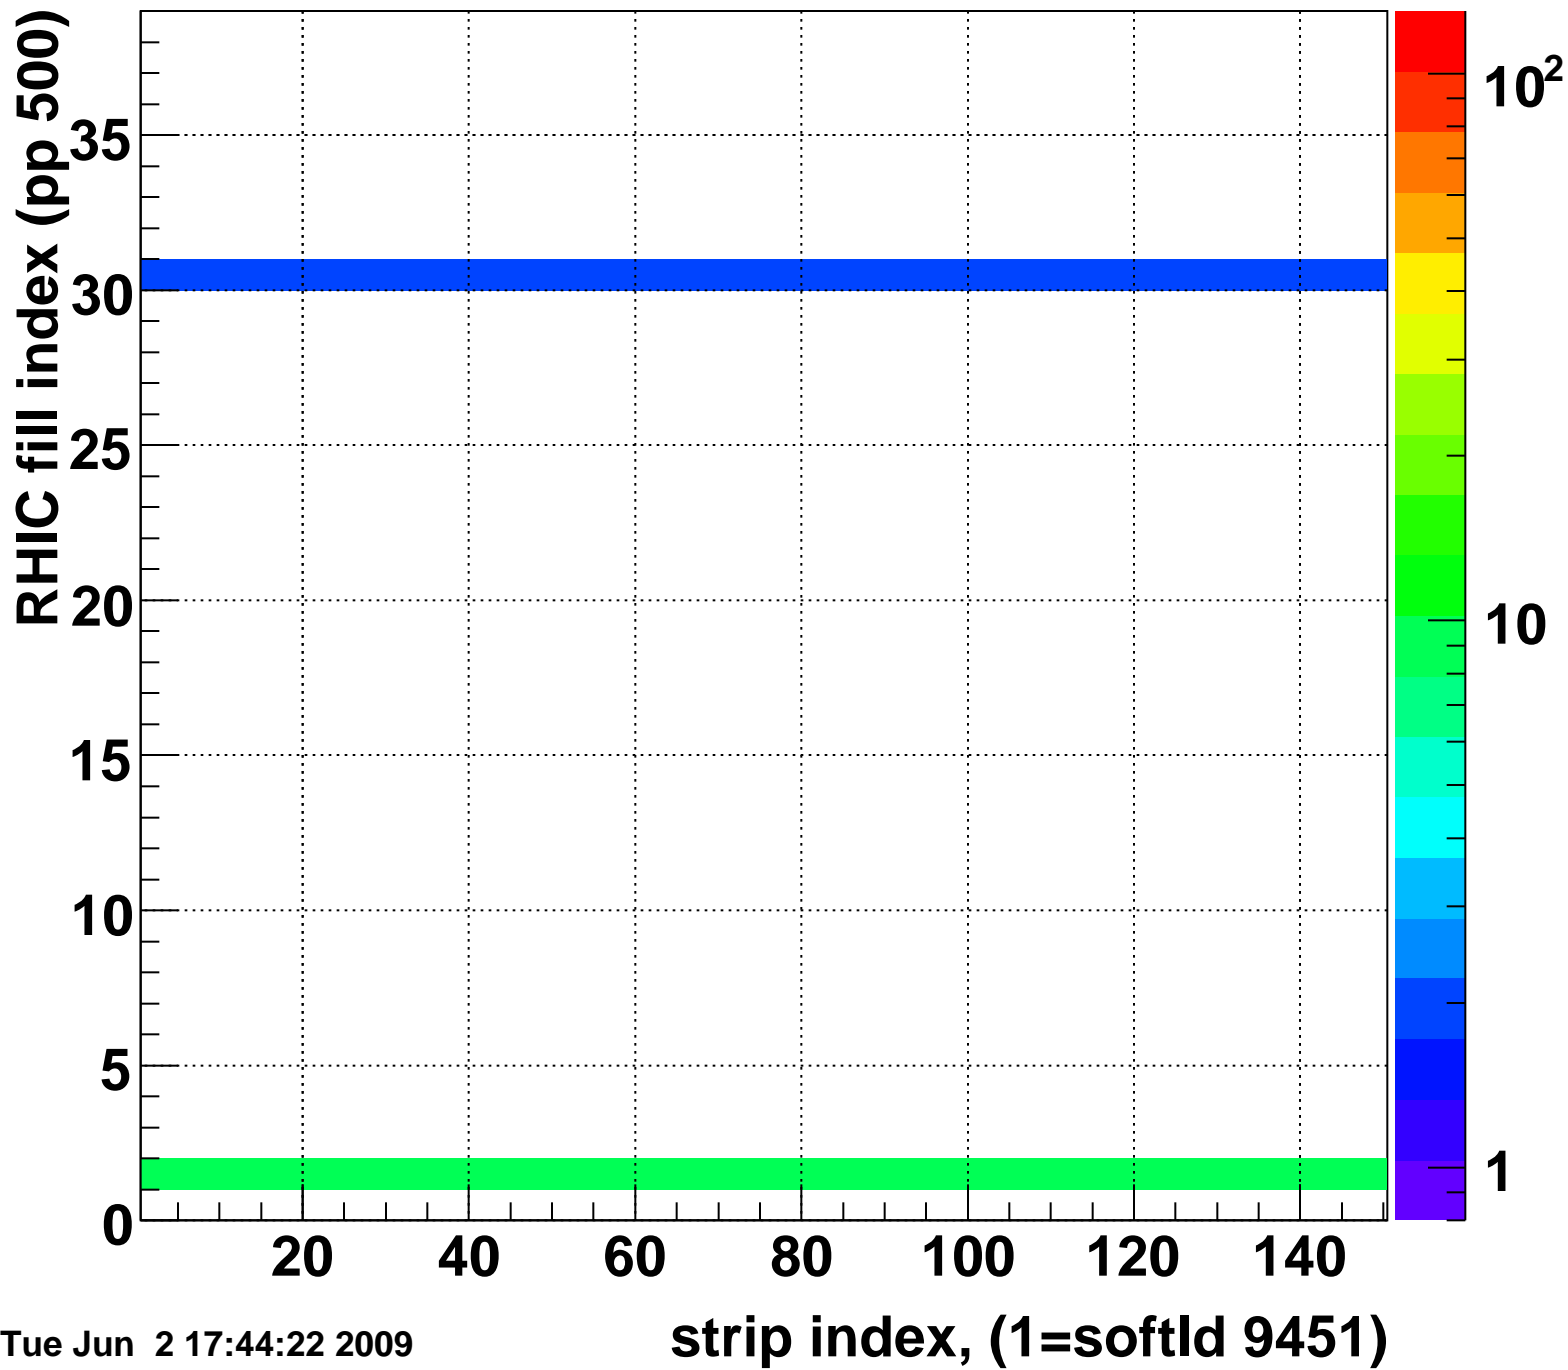

Mpv of ped residuum (ADC), BSMDE mod=64, good strips

Entries 60

Tue Jun 2 17:44:21 2009

Rms of ped residuum (ADC), BSMDE mod=64, good strips

Entries 5439

Tue Jun 2 17:44:21 2009

Bad strips (color=error bits), BSMDE mod=64

Entries 411

Tue Jun 2 17:44:21 2009

Mpv of ped residuum (ADC), BSMDP mod=64, good strips

Entries 238

Tue Jun 2 17:44:21 2009

Rms of ped residuum (ADC), BSMDP mod=64, good strips

Entries 5550

Tue Jun 2 17:44:22 2009

Bad strips (color=error bits), BSMDE mod=64

Entries 300

Tue Jun 2 17:44:22 2009