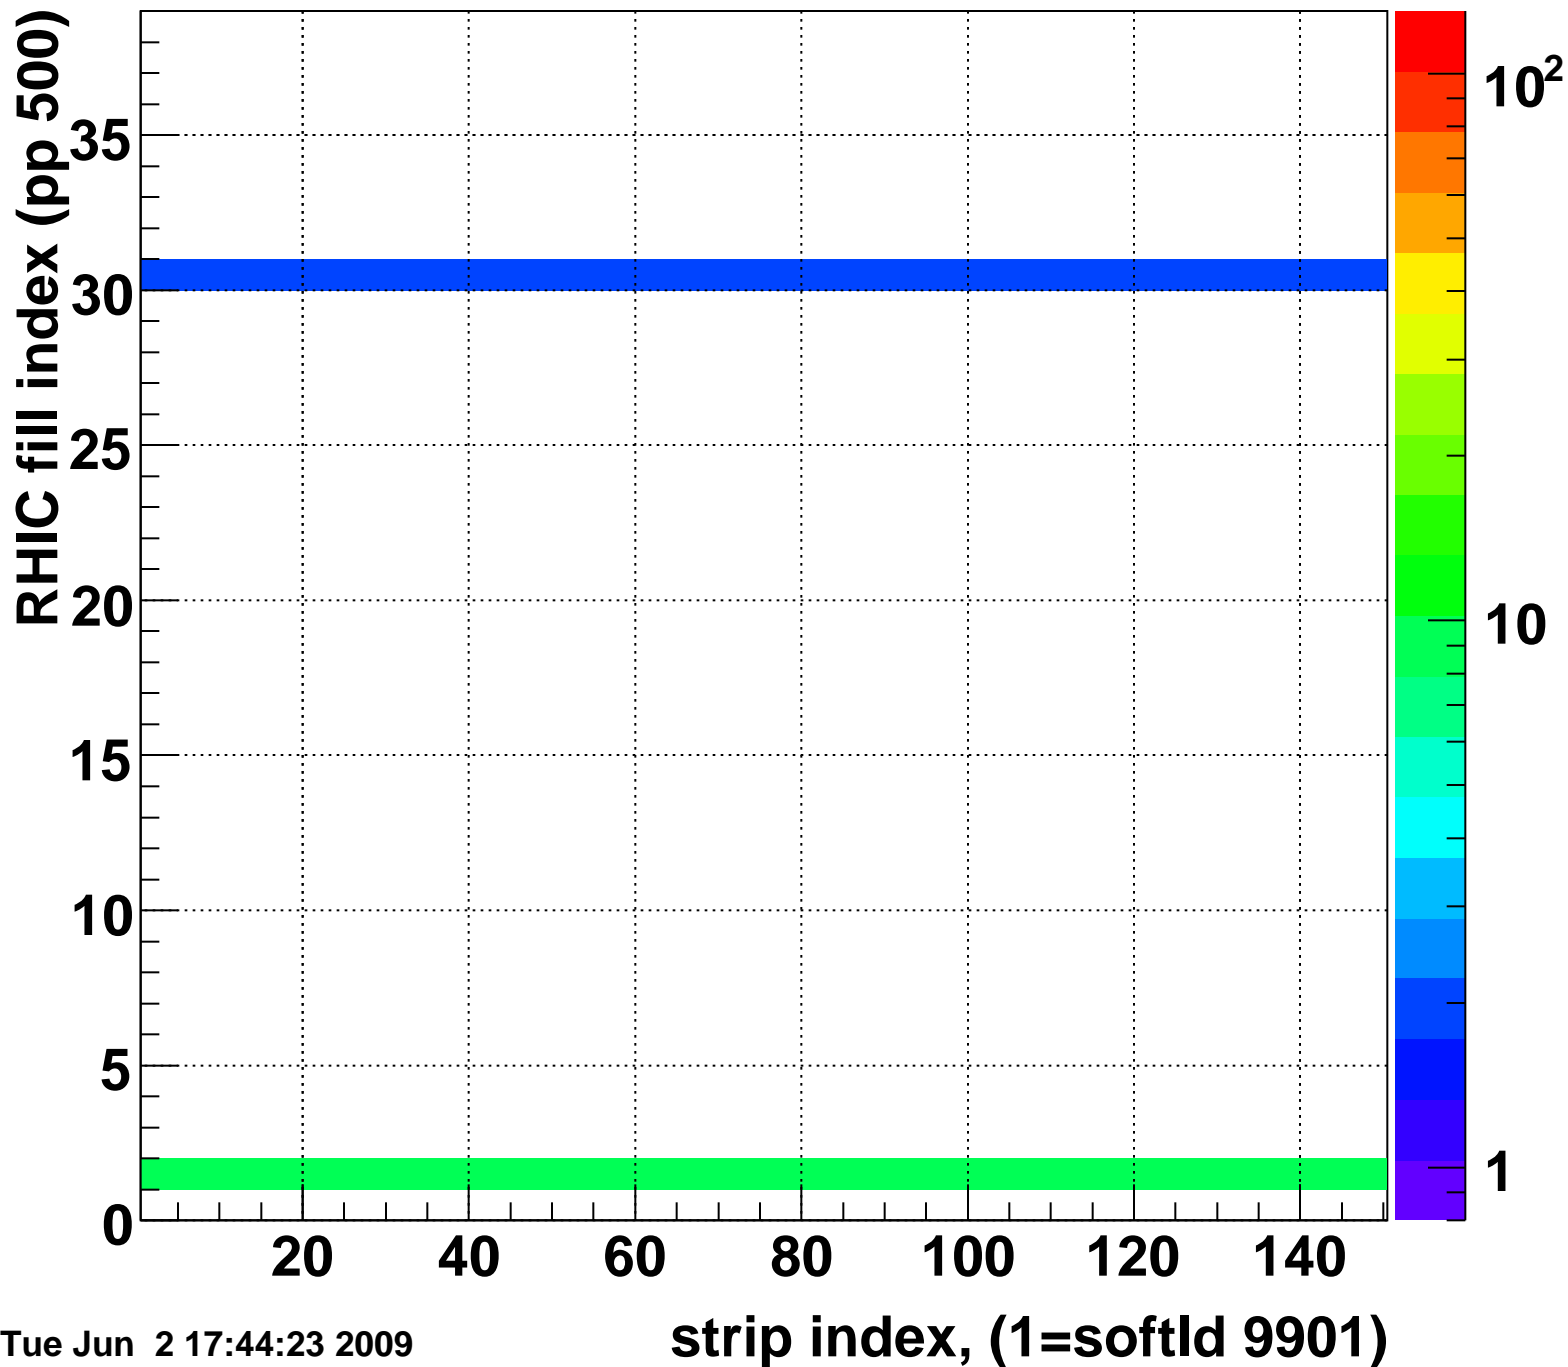

Mpv of ped residuum (ADC), BSMDE mod=67, good strips

Entries 72

Tue Jun 2 17:44:22 2009

Rms of ped residuum (ADC), BSMDE mod=67, good strips

Entries 5550

Tue Jun 2 17:44:22 2009

Bad strips (color=error bits), BSMDE mod=67

Entries 300

Tue Jun 2 17:44:23 2009

Rms of ped residuum (ADC), BSMDP mod=67, good strips

Entries 5550

Tue Jun 2 17:44:23 2009

Bad strips (color=error bits), BSMDE mod=67

Entries 300

Tue Jun 2 17:44:23 2009