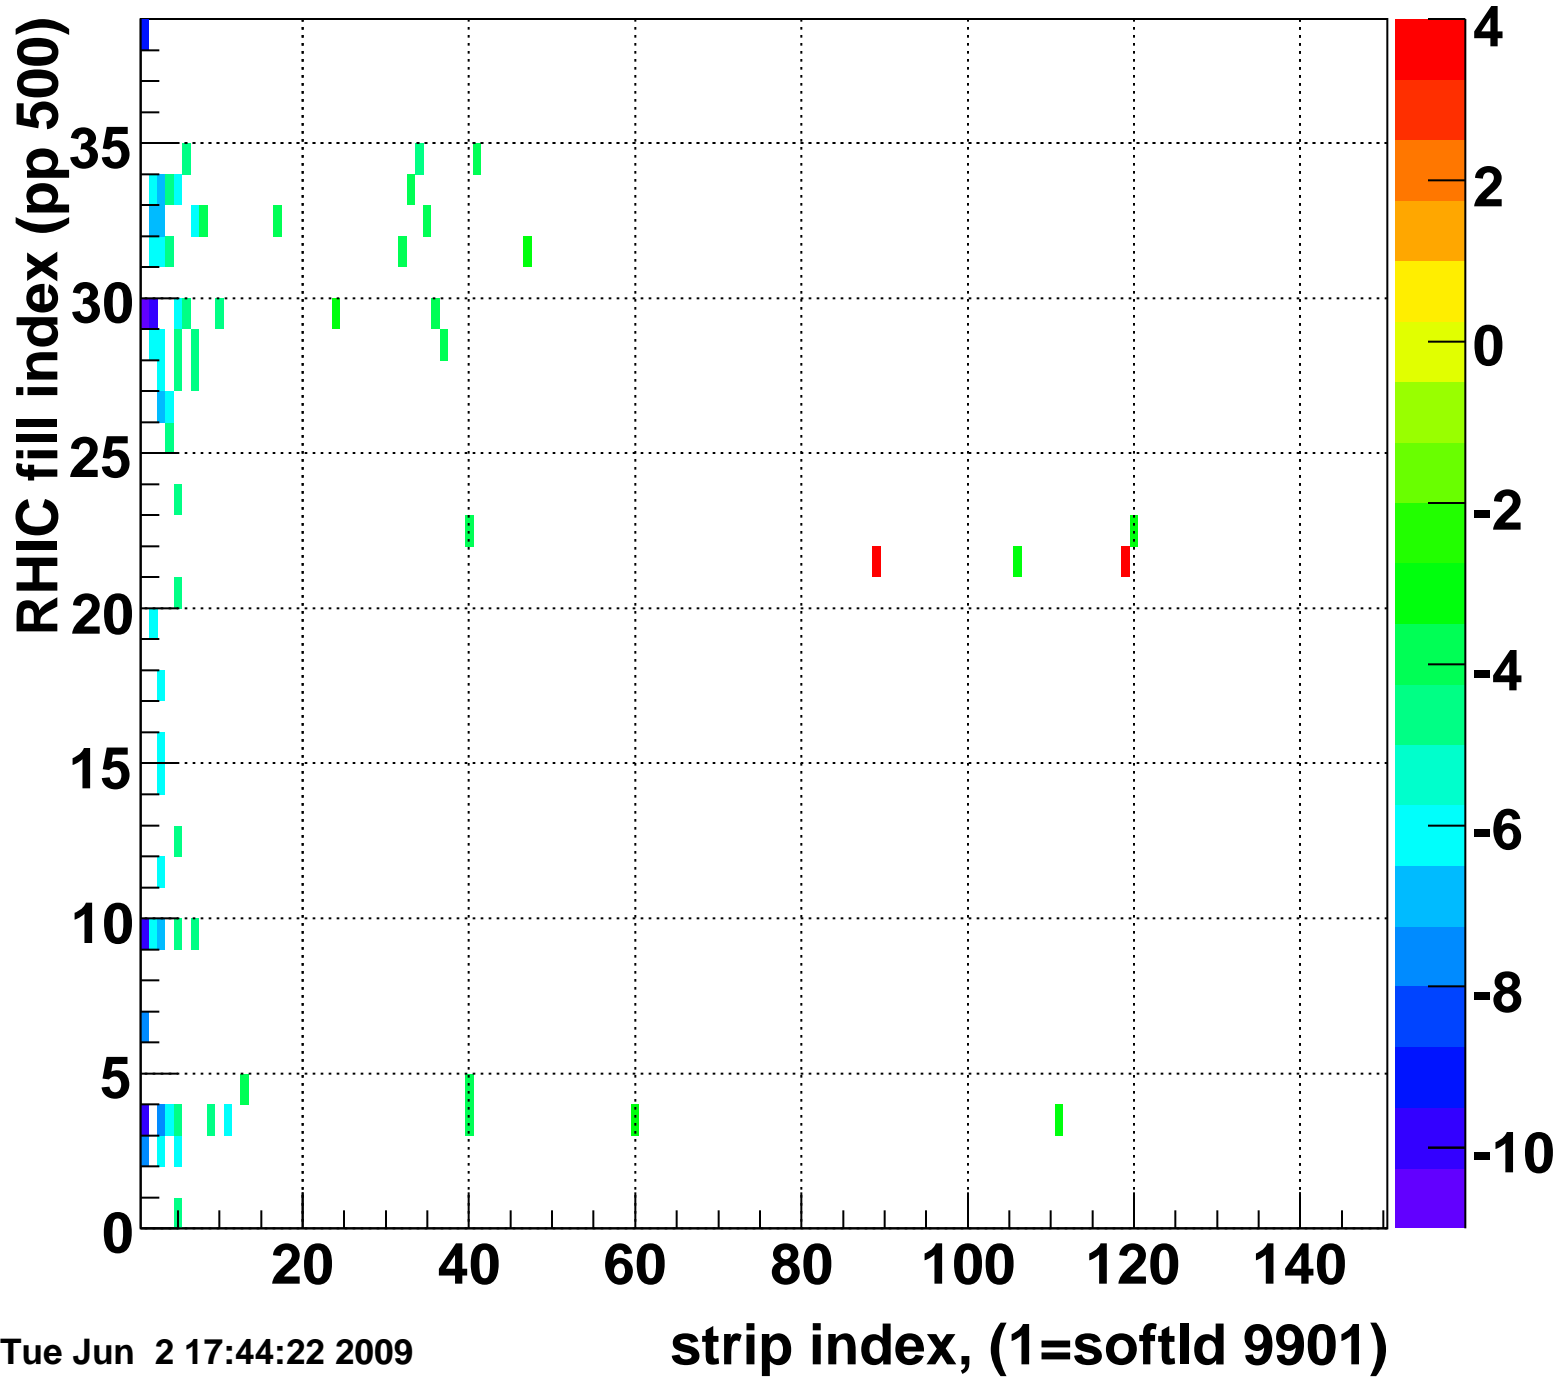

Mpv of ped residuum (ADC), BSMDE mod=67, good strips

Entries 72

Tue Jun 2 17:44:22 2009

Rms of ped residuum (ADC), BSMDE mod=67, good strips

Entries 5550

Tue Jun 2 17:44:22 2009

Bad strips (color=error bits), BSMDE mod=67

Entries 300

Tue Jun 2 17:44:23 2009

Rms of ped residuum (ADC), BSMDP mod=67, good strips

Entries 5550

Tue Jun 2 17:44:23 2009

Bad strips (color=error bits), BSMDE mod=67

Entries 300

Tue Jun 2 17:44:23 2009