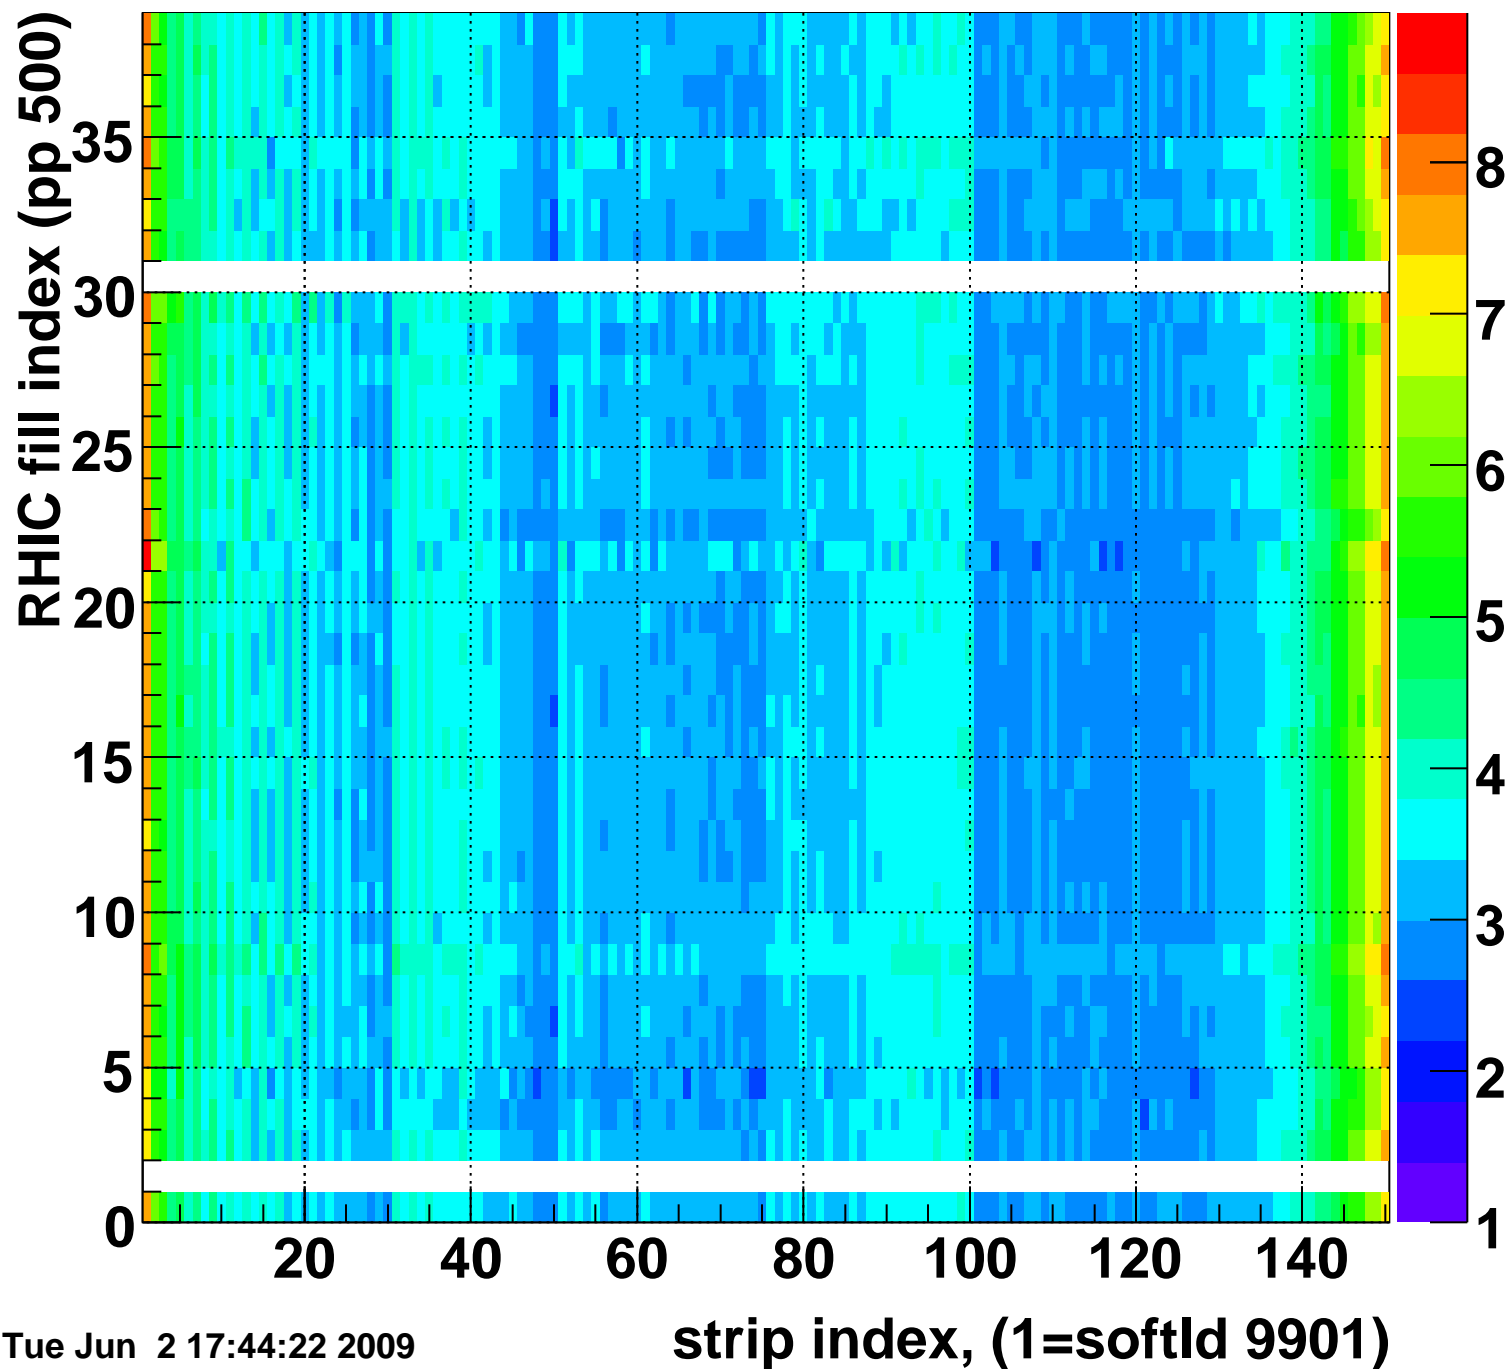

Mpv of ped residuum (ADC), BSMDE mod=67, good strips

Entries 72

Tue Jun 2 17:44:22 2009

Rms of ped residuum (ADC), BSMDE mod=67, good strips

Entries 5550

Tue Jun 2 17:44:22 2009

Bad strips (color=error bits), BSMDE mod=67

Entries 300

Tue Jun 2 17:44:23 2009

Rms of ped residuum (ADC), BSMDP mod=67, good strips

Entries 5550

Tue Jun 2 17:44:23 2009

Bad strips (color=error bits), BSMDE mod=67

Entries 300

Tue Jun 2 17:44:23 2009