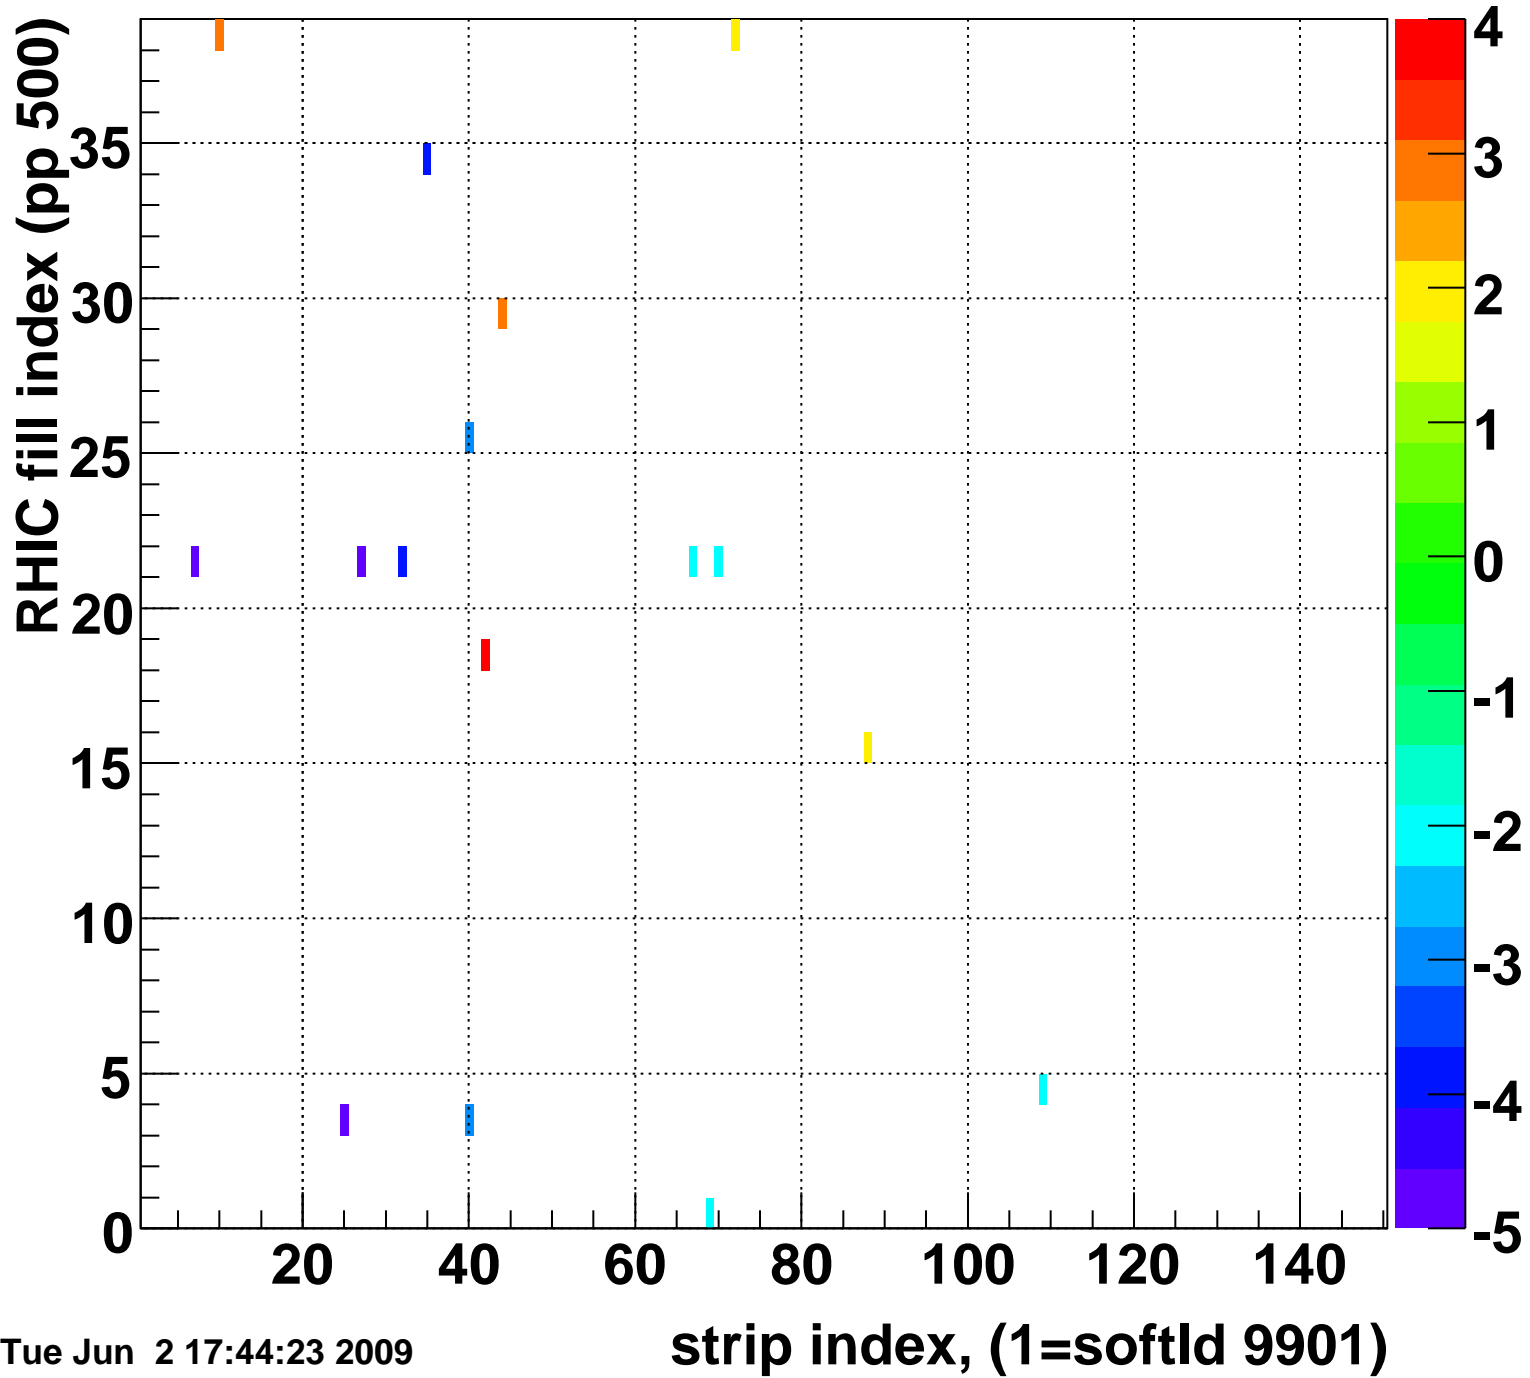

Mpv of ped residuum (ADC), BSMDE mod=67, good strips

Entries 72

Tue Jun 2 17:44:22 2009

Rms of ped residuum (ADC), BSMDE mod=67, good strips

Entries 5550

Tue Jun 2 17:44:22 2009

Bad strips (color=error bits), BSMDE mod=67

Entries 300

Tue Jun 2 17:44:23 2009

Rms of ped residuum (ADC), BSMDP mod=67, good strips

Entries 5550

Tue Jun 2 17:44:23 2009

Bad strips (color=error bits), BSMDE mod=67

Entries 300

Tue Jun 2 17:44:23 2009