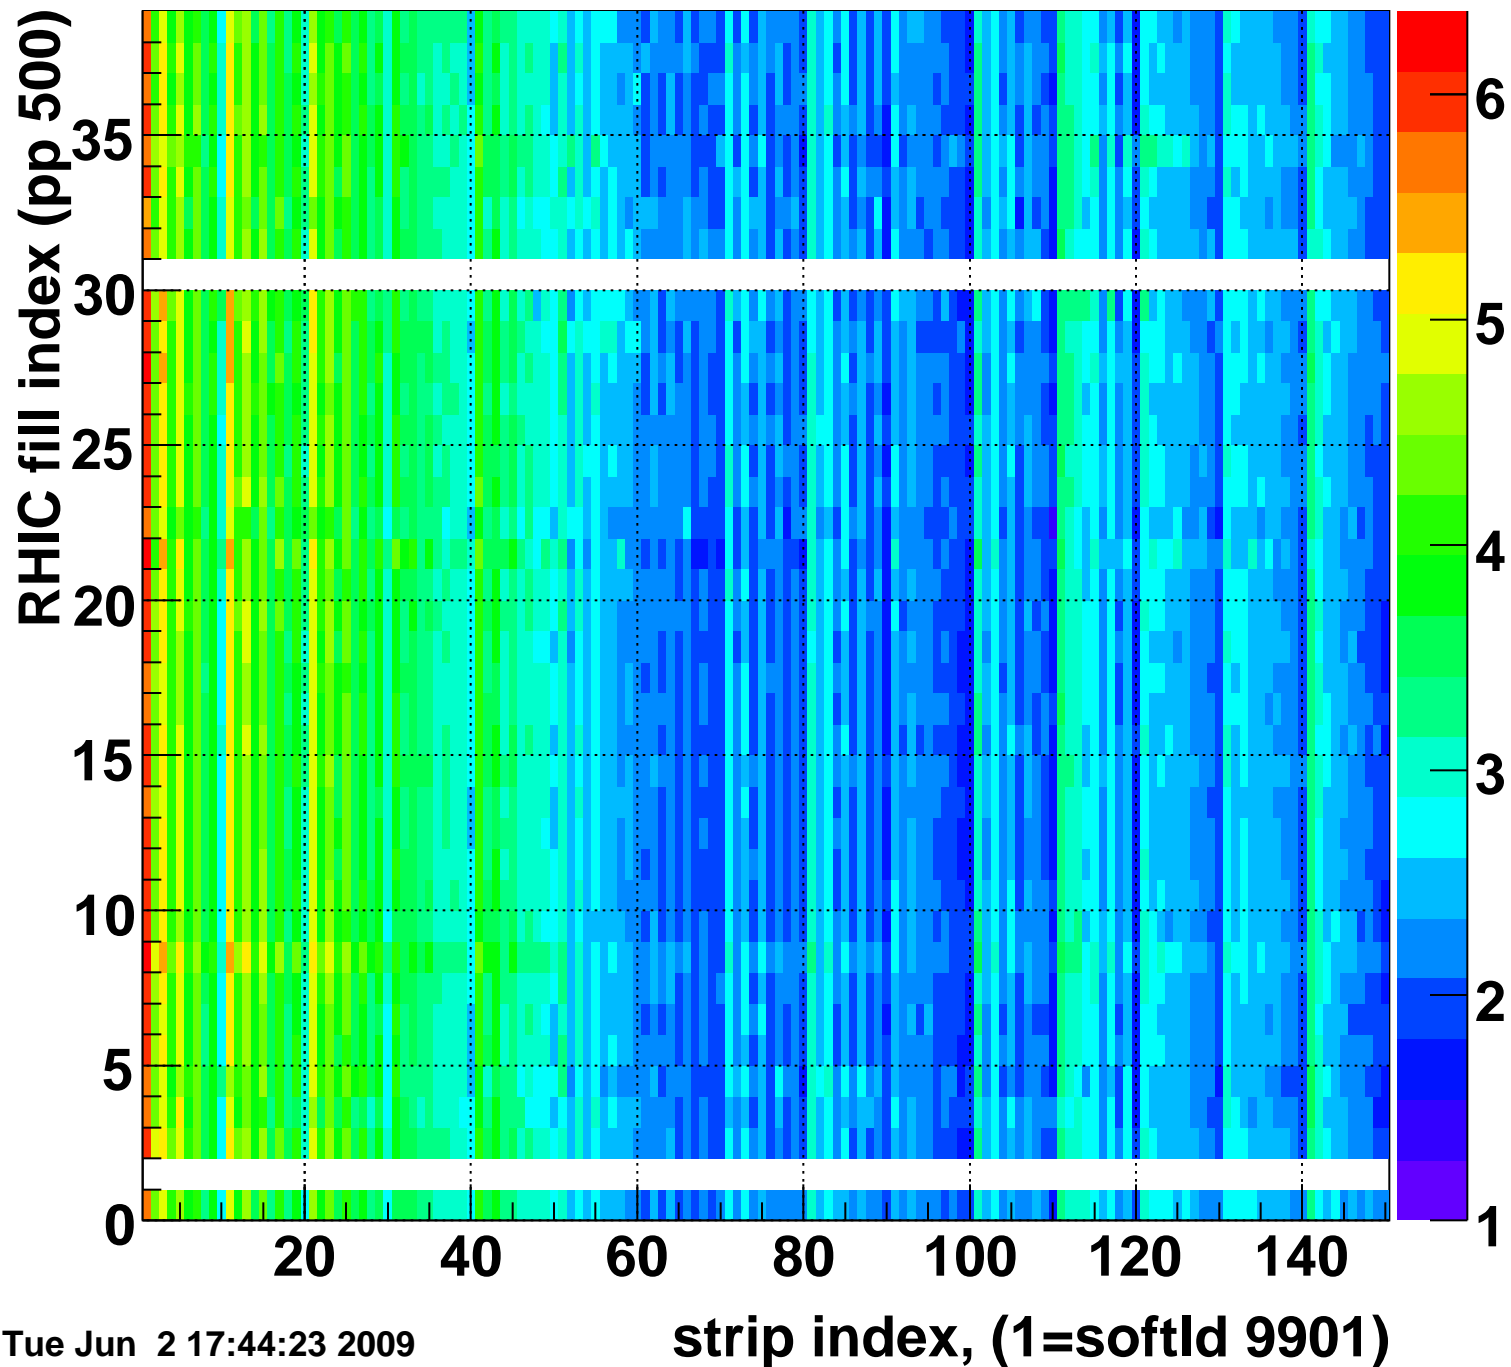

Mpv of ped residuum (ADC), BSMDE mod=67, good strips

Entries 72

Tue Jun 2 17:44:22 2009

Rms of ped residuum (ADC), BSMDE mod=67, good strips

Entries 5550

Tue Jun 2 17:44:22 2009

Bad strips (color=error bits), BSMDE mod=67

Entries 300

Tue Jun 2 17:44:23 2009

Rms of ped residuum (ADC), BSMDP mod=67, good strips

Entries 5550

Tue Jun 2 17:44:23 2009

Bad strips (color=error bits), BSMDE mod=67

Entries 300

Tue Jun 2 17:44:23 2009