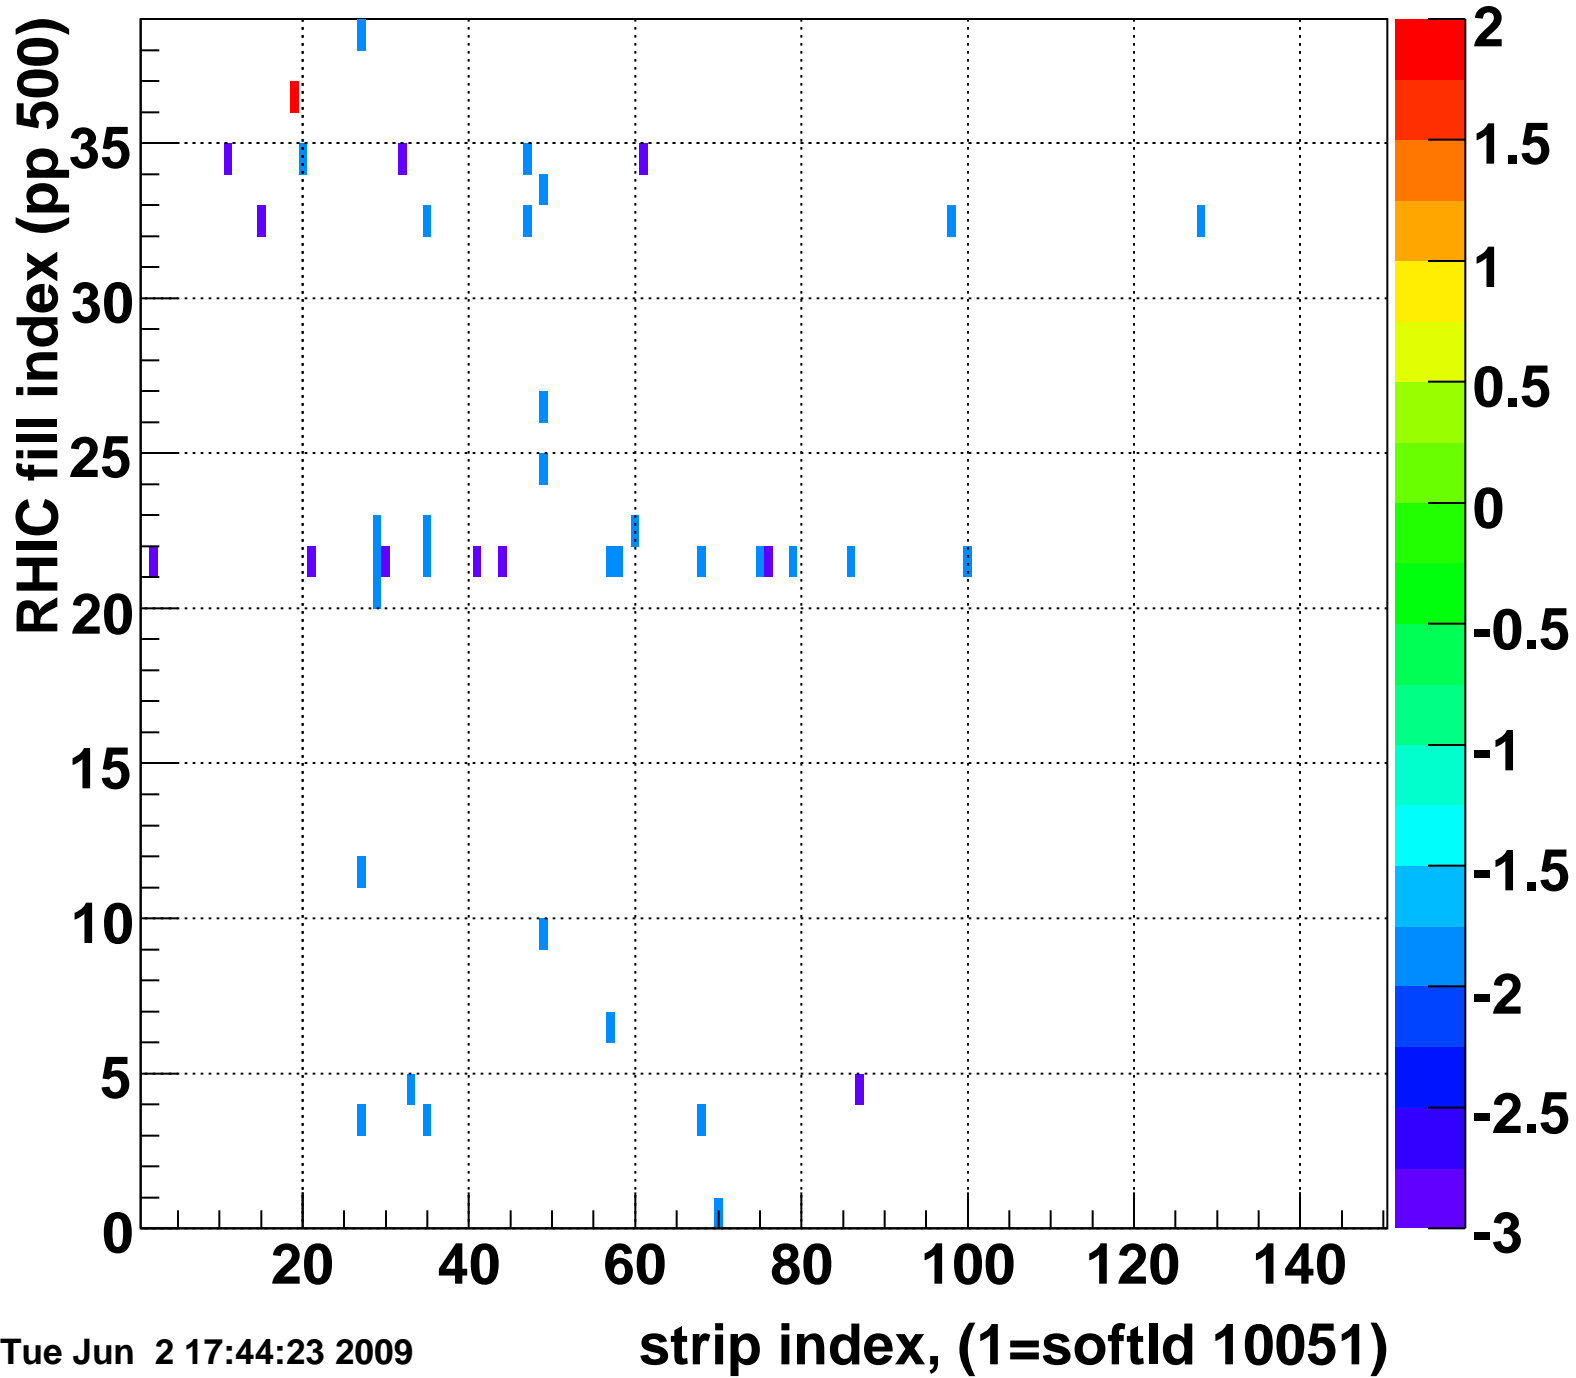

Rms of ped residuum (ADC), BSMDE mod=68, good strips

Entries 5546

Tue Jun 2 17:44:23 2009

Bad strips (color=error bits), BSMDE mod=68

Entries 304

Tue Jun 2 17:44:23 2009

Mpv of ped residuum (ADC), BSMDP mod=68, good strips

Entries 43

Tue Jun 2 17:44:23 2009

Rms of ped residuum (ADC), BSMDP mod=68, good strips

Entries 5550

Tue Jun 2 17:44:23 2009

Bad strips (color=error bits), BSMDE mod=68

Entries 300

Tue Jun 2 17:44:23 2009