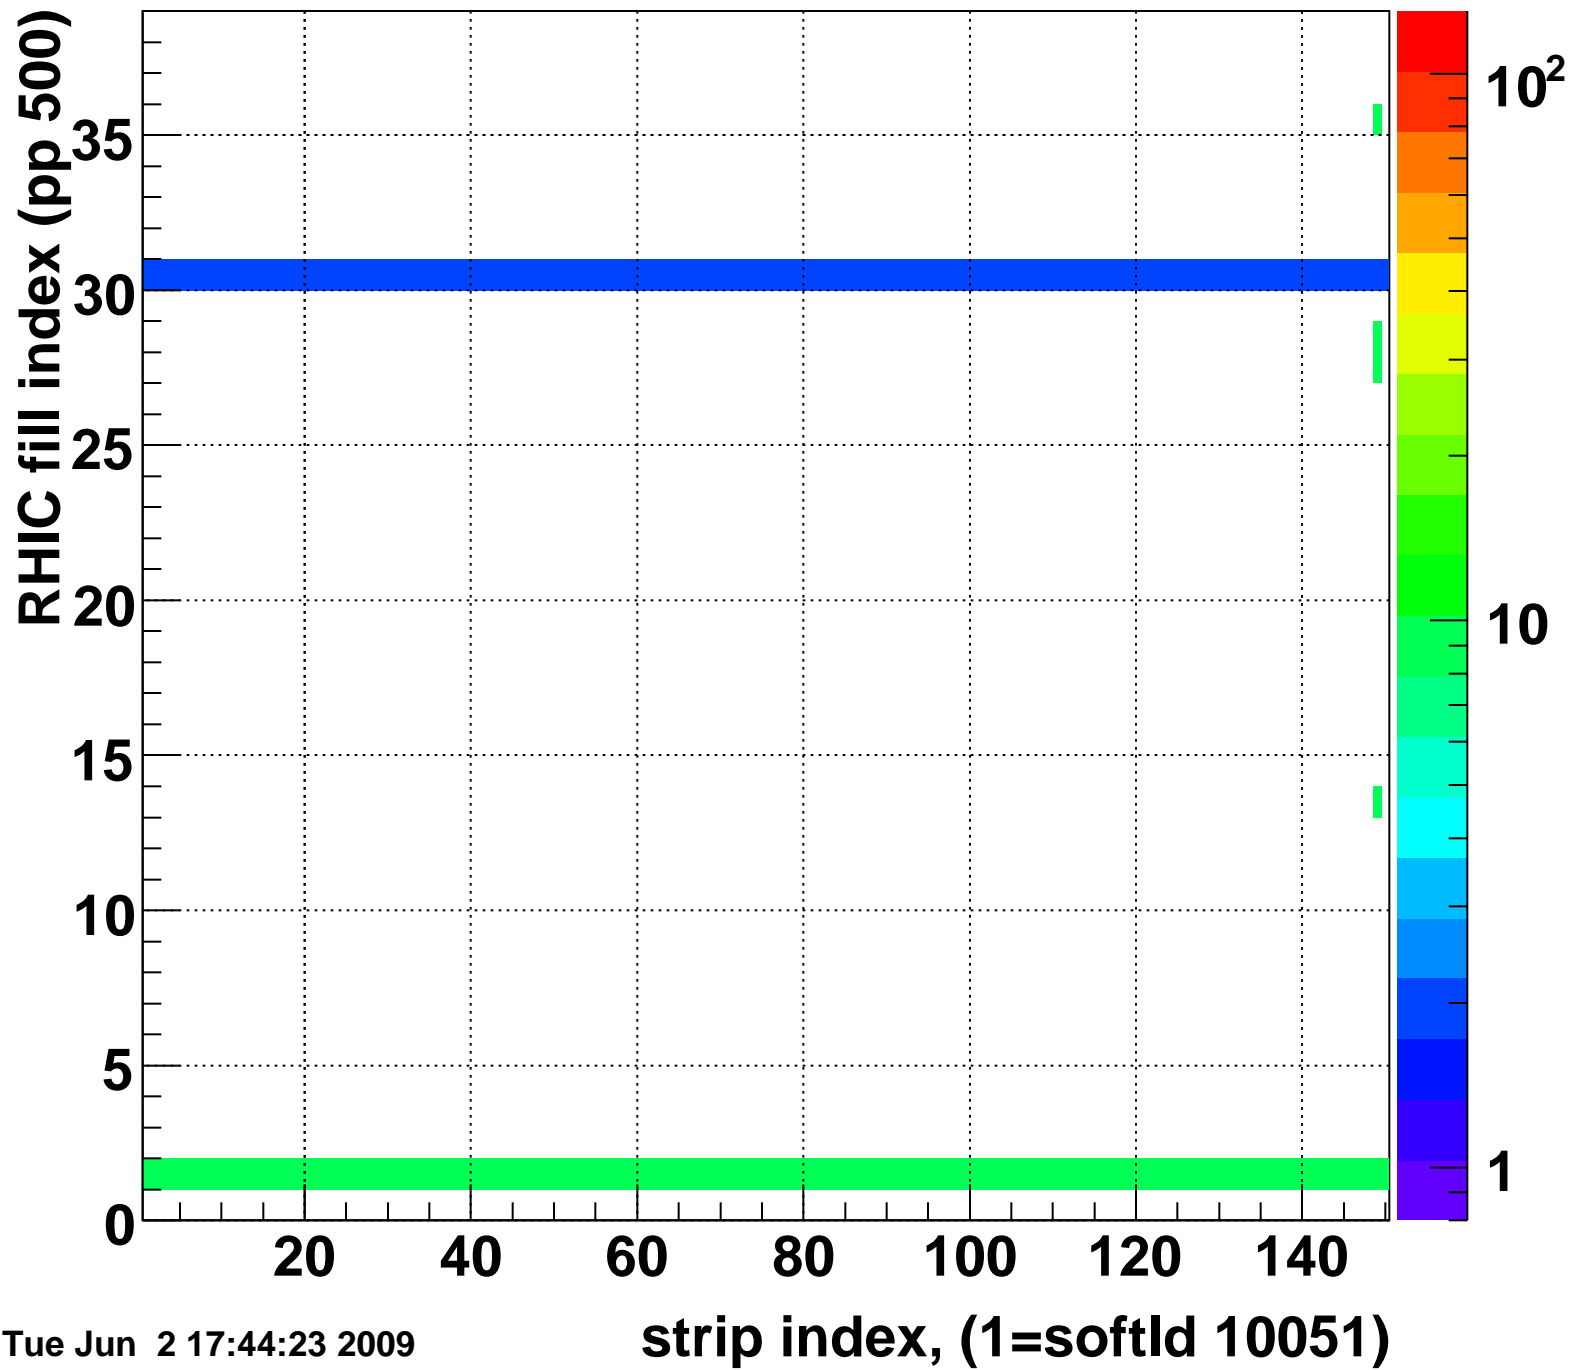

Rms of ped residuum (ADC), BSMDE mod=68, good strips

Entries 5546

Tue Jun 2 17:44:23 2009

Bad strips (color=error bits), BSMDE mod=68

Entries 304

Tue Jun 2 17:44:23 2009

Mpv of ped residuum (ADC), BSMDP mod=68, good strips

Entries 43

Tue Jun 2 17:44:23 2009

Rms of ped residuum (ADC), BSMDP mod=68, good strips

Entries 5550

Tue Jun 2 17:44:23 2009

Bad strips (color=error bits), BSMDE mod=68

Entries 300

Tue Jun 2 17:44:23 2009