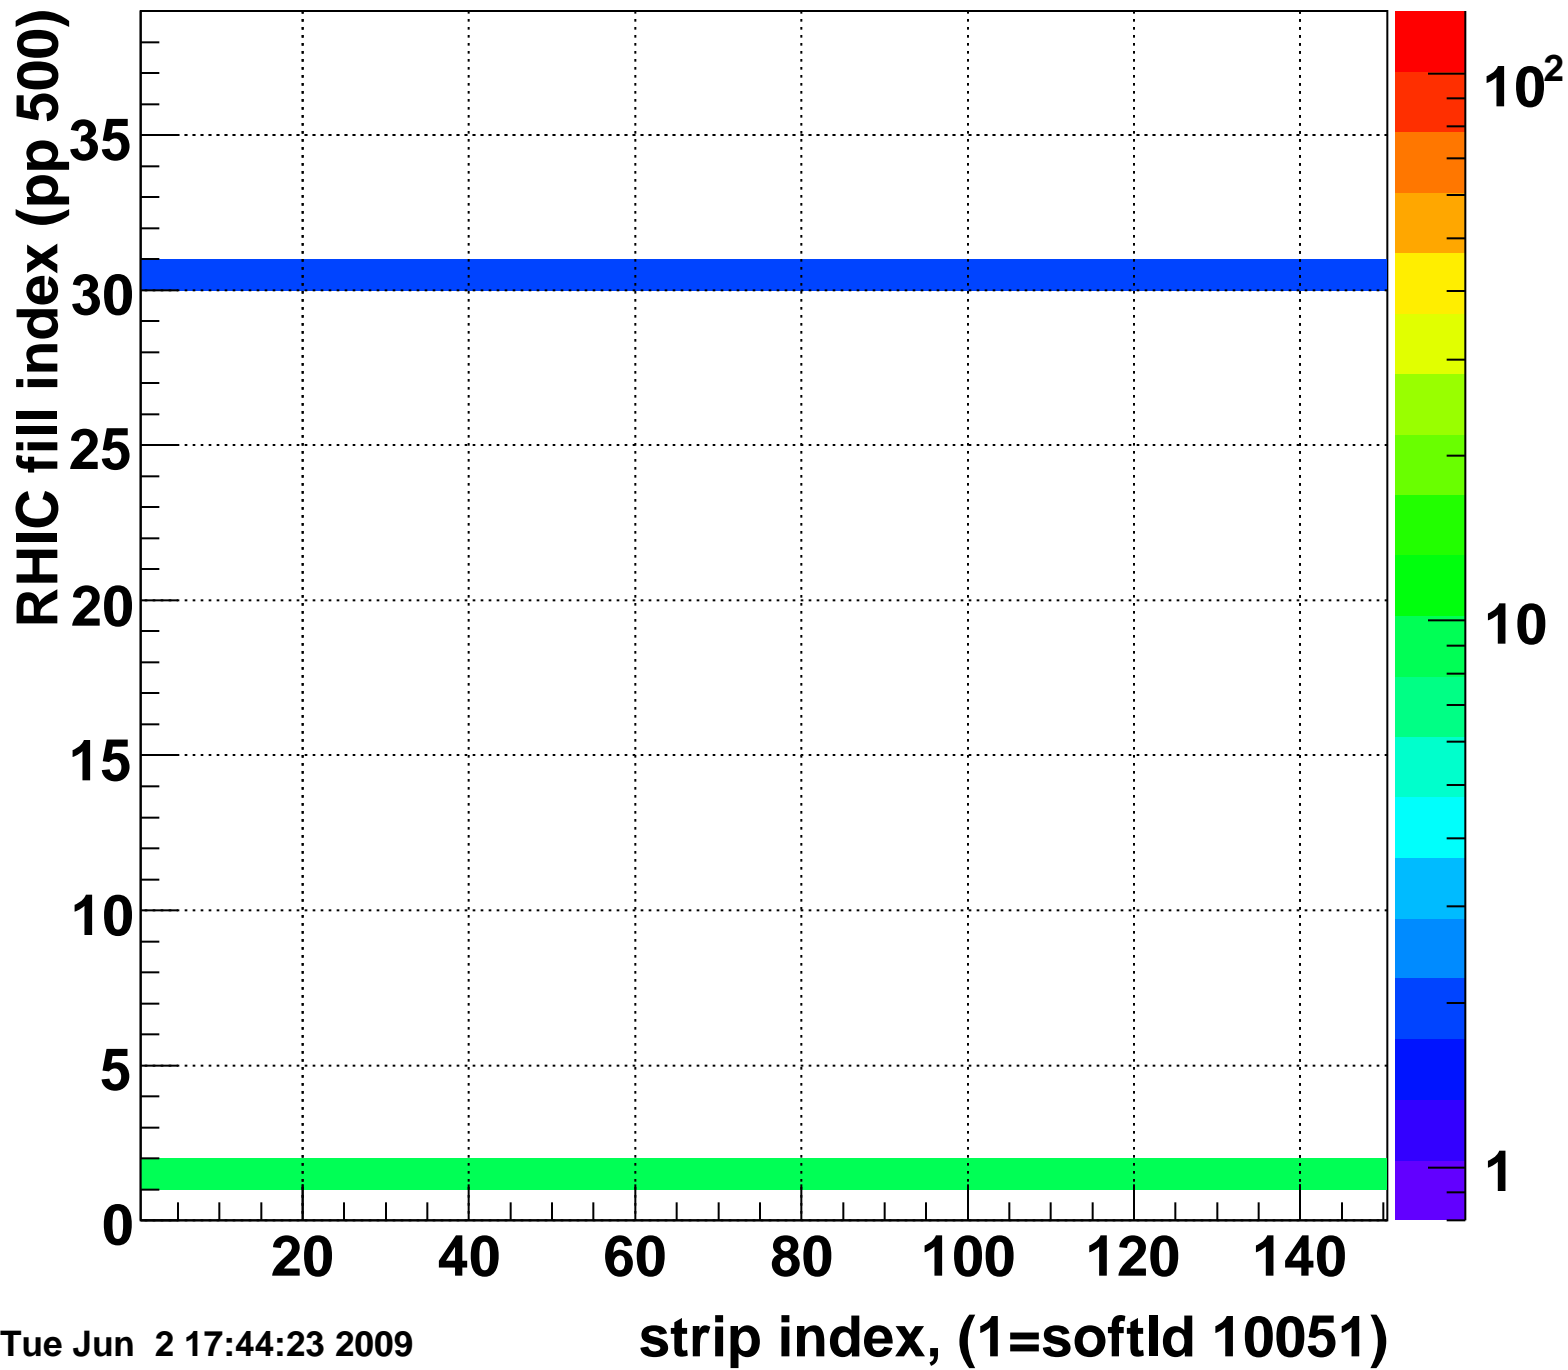

Rms of ped residuum (ADC), BSMDE mod=68, good strips

Entries 5546

Tue Jun 2 17:44:23 2009

Bad strips (color=error bits), BSMDE mod=68

Entries 304

Tue Jun 2 17:44:23 2009

Mpv of ped residuum (ADC), BSMDP mod=68, good strips

Entries 43

Tue Jun 2 17:44:23 2009

Rms of ped residuum (ADC), BSMDP mod=68, good strips

Entries 5550

Tue Jun 2 17:44:23 2009

Bad strips (color=error bits), BSMDE mod=68

Entries 300

Tue Jun 2 17:44:23 2009