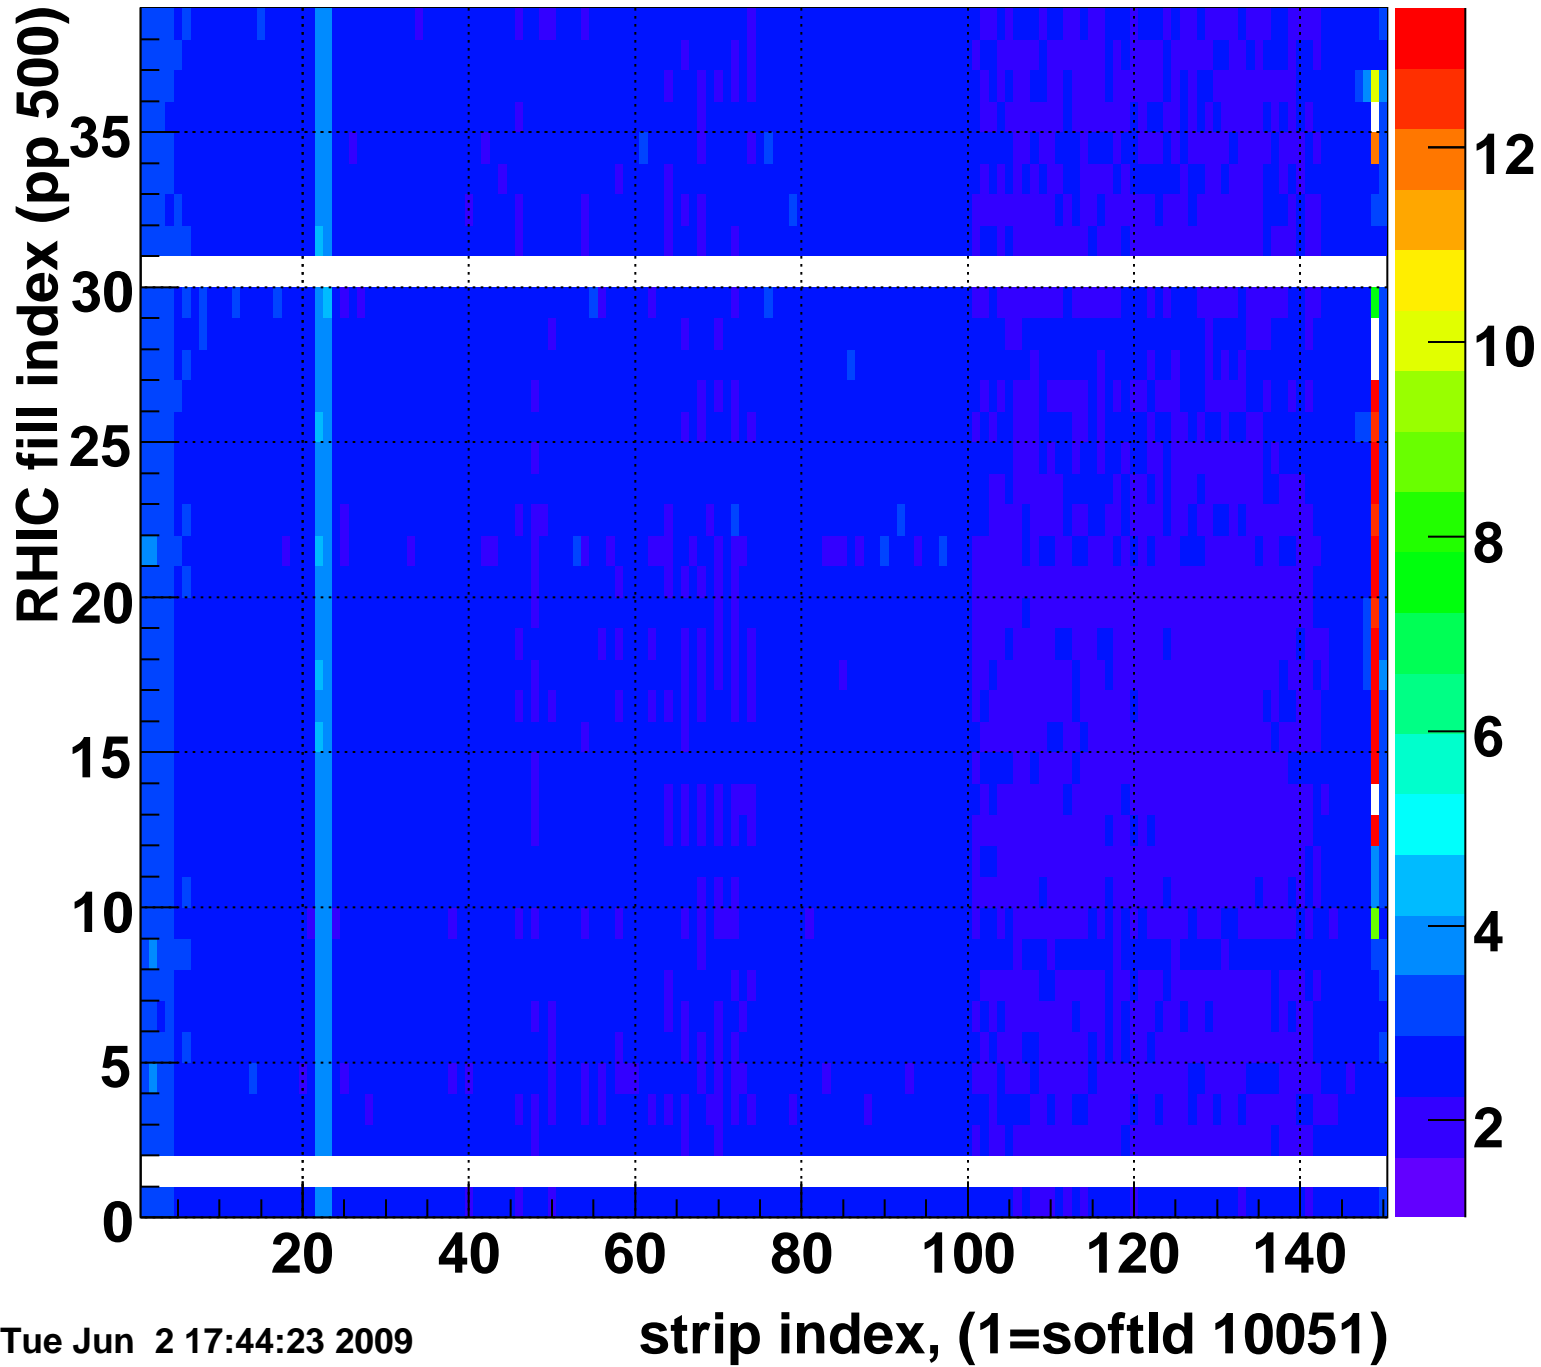

Rms of ped residuum (ADC), BSMDE mod=68, good strips

Entries 5546

Tue Jun 2 17:44:23 2009

Bad strips (color=error bits), BSMDE mod=68

Entries 304

Tue Jun 2 17:44:23 2009

Mpv of ped residuum (ADC), BSMDP mod=68, good strips

Entries 43

Tue Jun 2 17:44:23 2009

Rms of ped residuum (ADC), BSMDP mod=68, good strips

Entries 5550

Tue Jun 2 17:44:23 2009

Bad strips (color=error bits), BSMDE mod=68

Entries 300

Tue Jun 2 17:44:23 2009