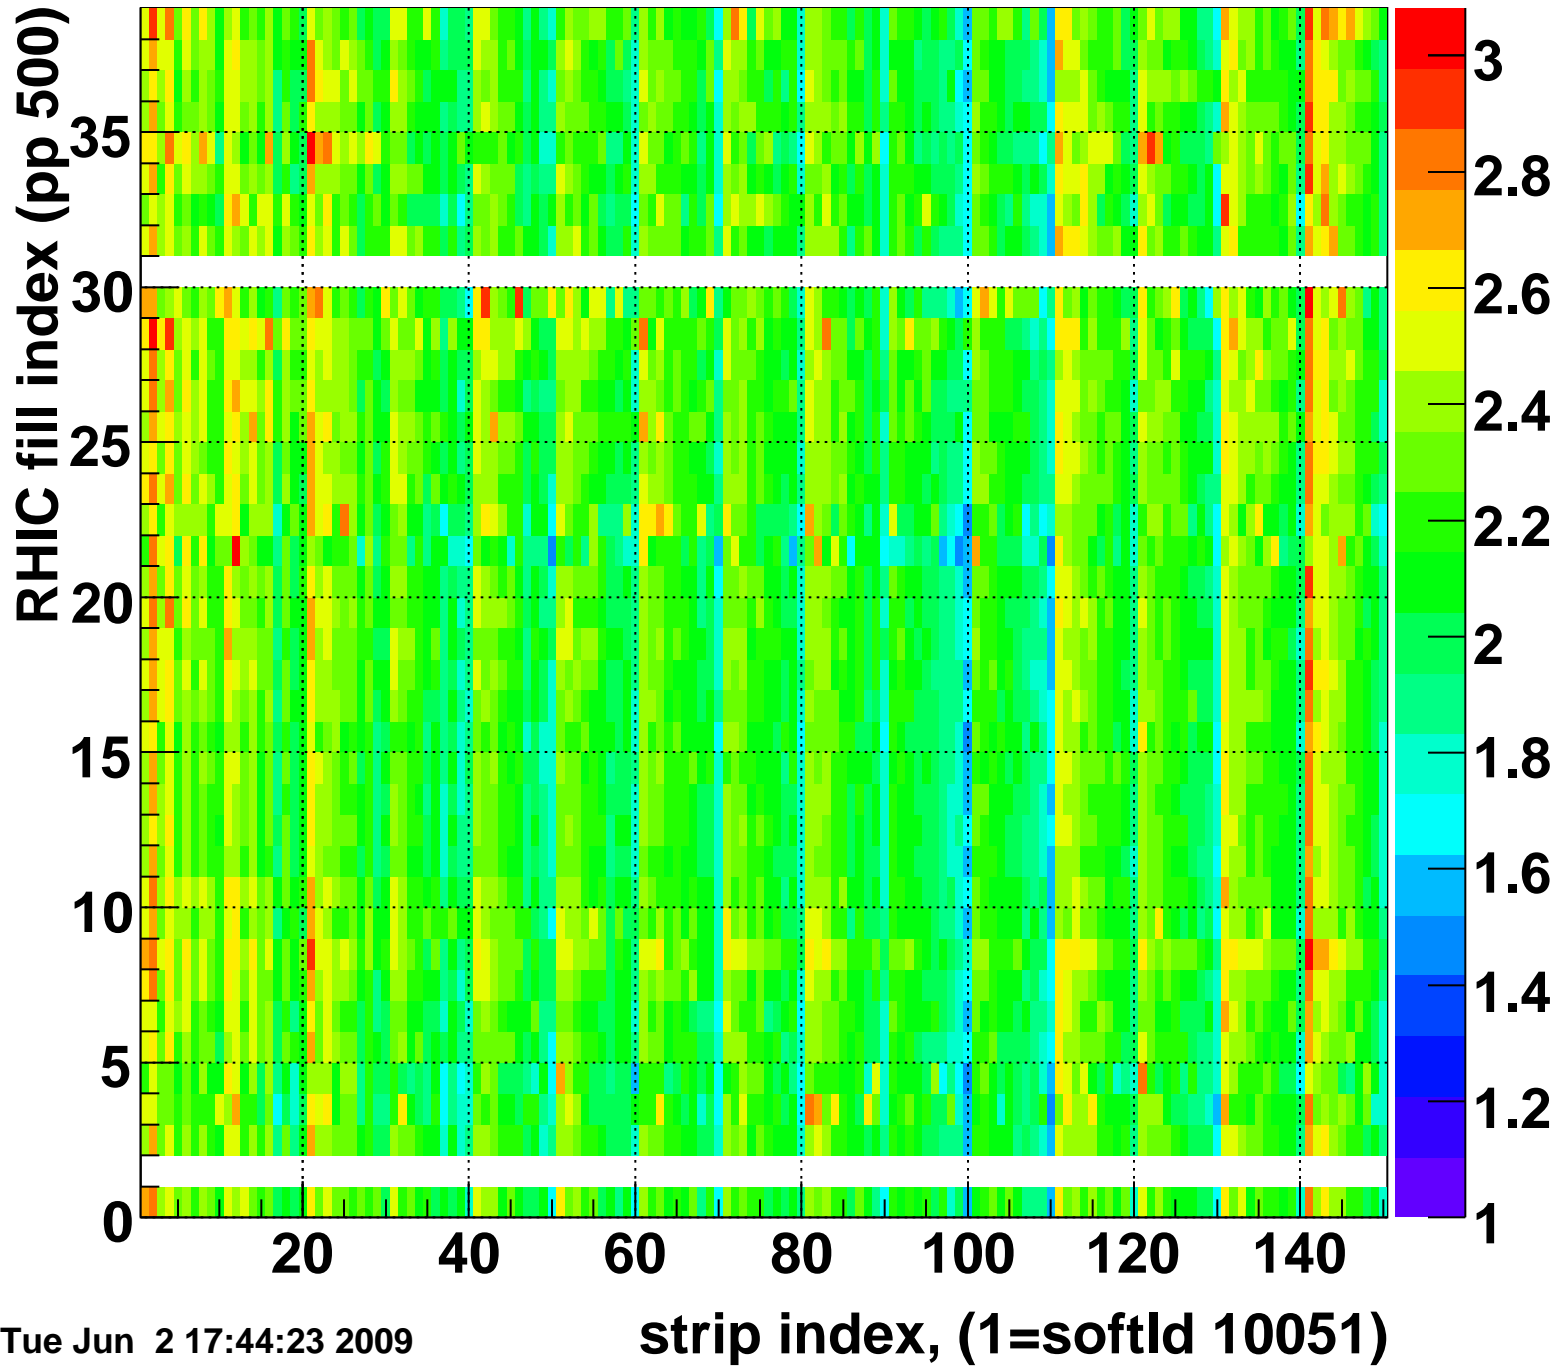

Rms of ped residuum (ADC), BSMDE mod=68, good strips

Entries 5546

Tue Jun 2 17:44:23 2009

Bad strips (color=error bits), BSMDE mod=68

Entries 304

Tue Jun 2 17:44:23 2009

Mpv of ped residuum (ADC), BSMDP mod=68, good strips

Entries 43

Tue Jun 2 17:44:23 2009

Rms of ped residuum (ADC), BSMDP mod=68, good strips

Entries 5550

Tue Jun 2 17:44:23 2009

Bad strips (color=error bits), BSMDE mod=68

Entries 300

Tue Jun 2 17:44:23 2009