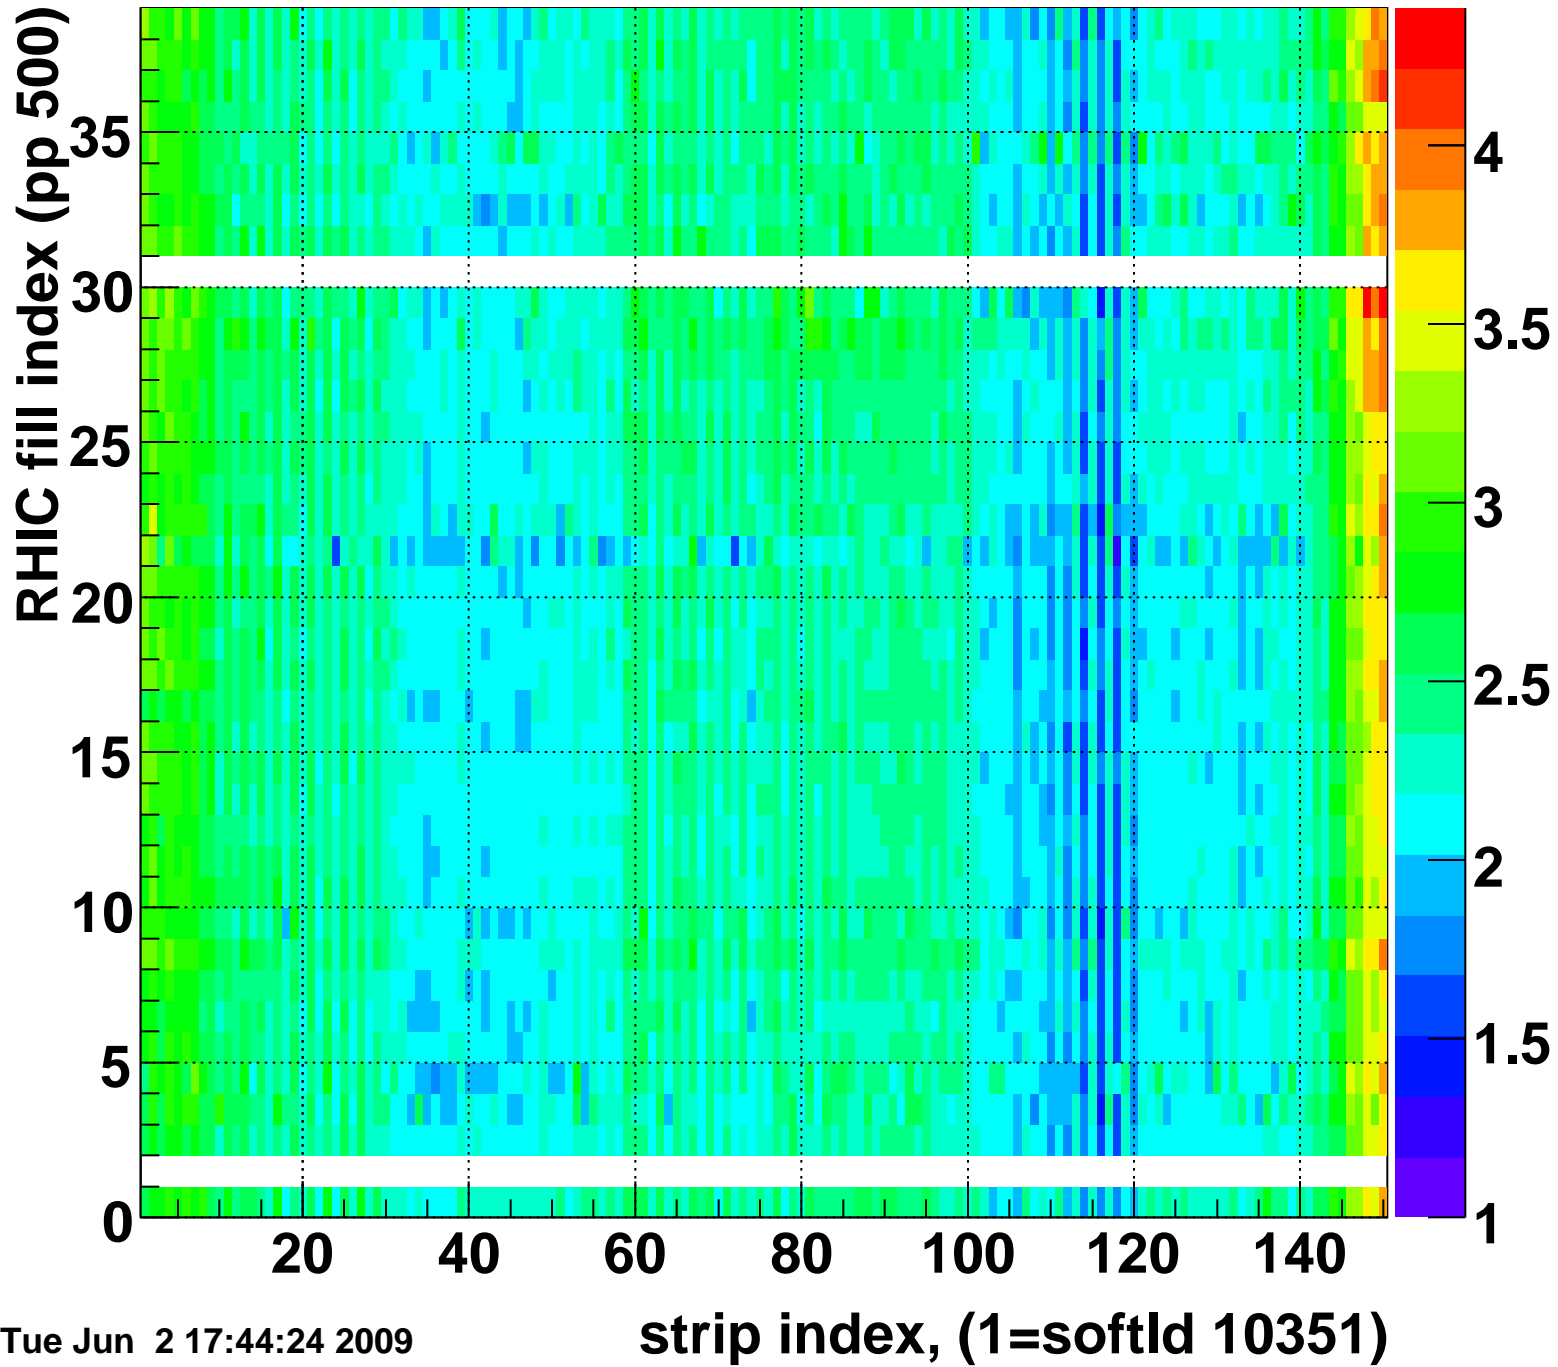

Mpv of ped residuum (ADC), BSMDE mod=70, good strips

Entries 64

Tue Jun 2 17:44:23 2009

Rms of ped residuum (ADC), BSMDE mod=70, good strips

Entries 5550

Tue Jun 2 17:44:24 2009

Bad strips (color=error bits), BSMDE mod=70

Entries 300

Tue Jun 2 17:44:24 2009

Rms of ped residuum (ADC), BSMDP mod=70, good strips

Entries 4987

Tue Jun 2 17:44:24 2009

Bad strips (color=error bits), BSMDE mod=70

Entries 863

Tue Jun 2 17:44:24 2009