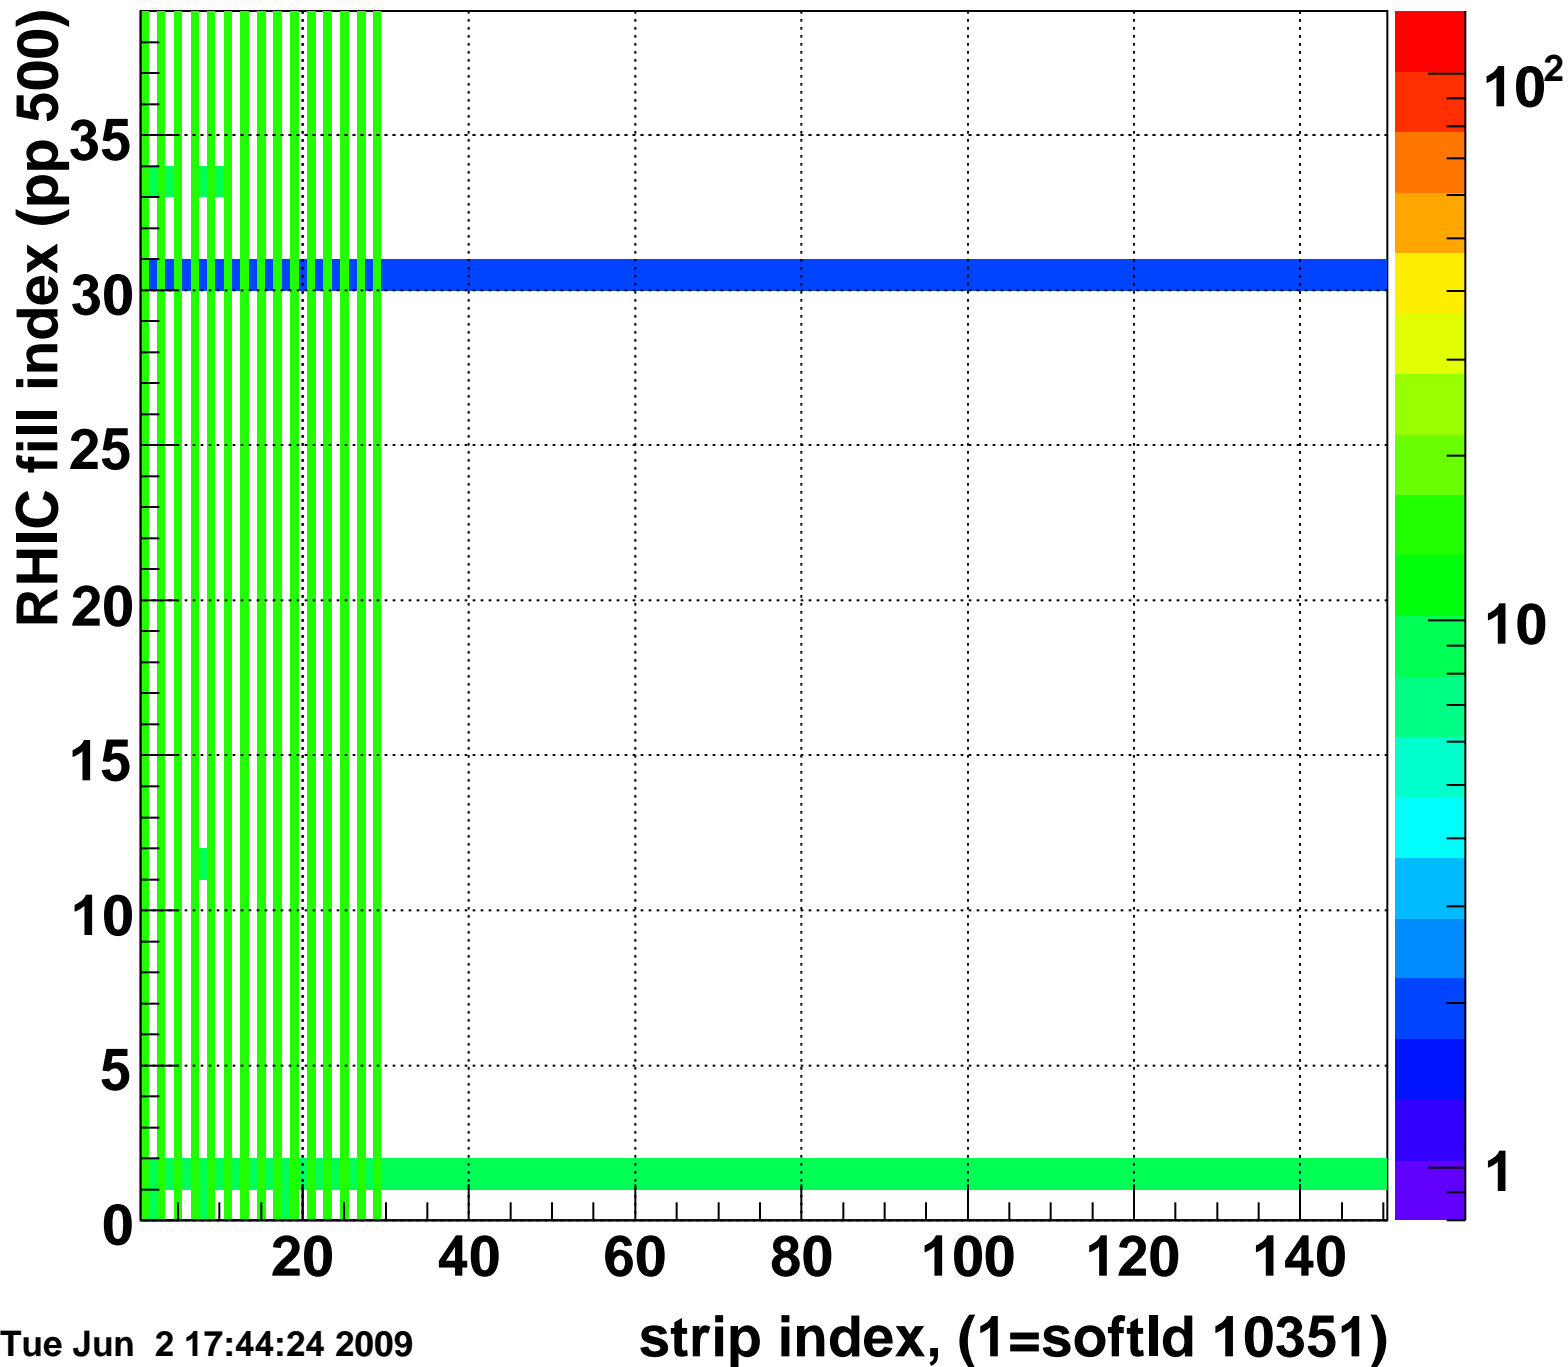

Mpv of ped residuum (ADC), BSMDE mod=70, good strips

Entries 64

Tue Jun 2 17:44:23 2009

Rms of ped residuum (ADC), BSMDE mod=70, good strips

Entries 5550

Tue Jun 2 17:44:24 2009

Bad strips (color=error bits), BSMDE mod=70

Entries 300

Tue Jun 2 17:44:24 2009

Rms of ped residuum (ADC), BSMDP mod=70, good strips

Entries 4987

Tue Jun 2 17:44:24 2009

Bad strips (color=error bits), BSMDE mod=70

Entries 863

Tue Jun 2 17:44:24 2009