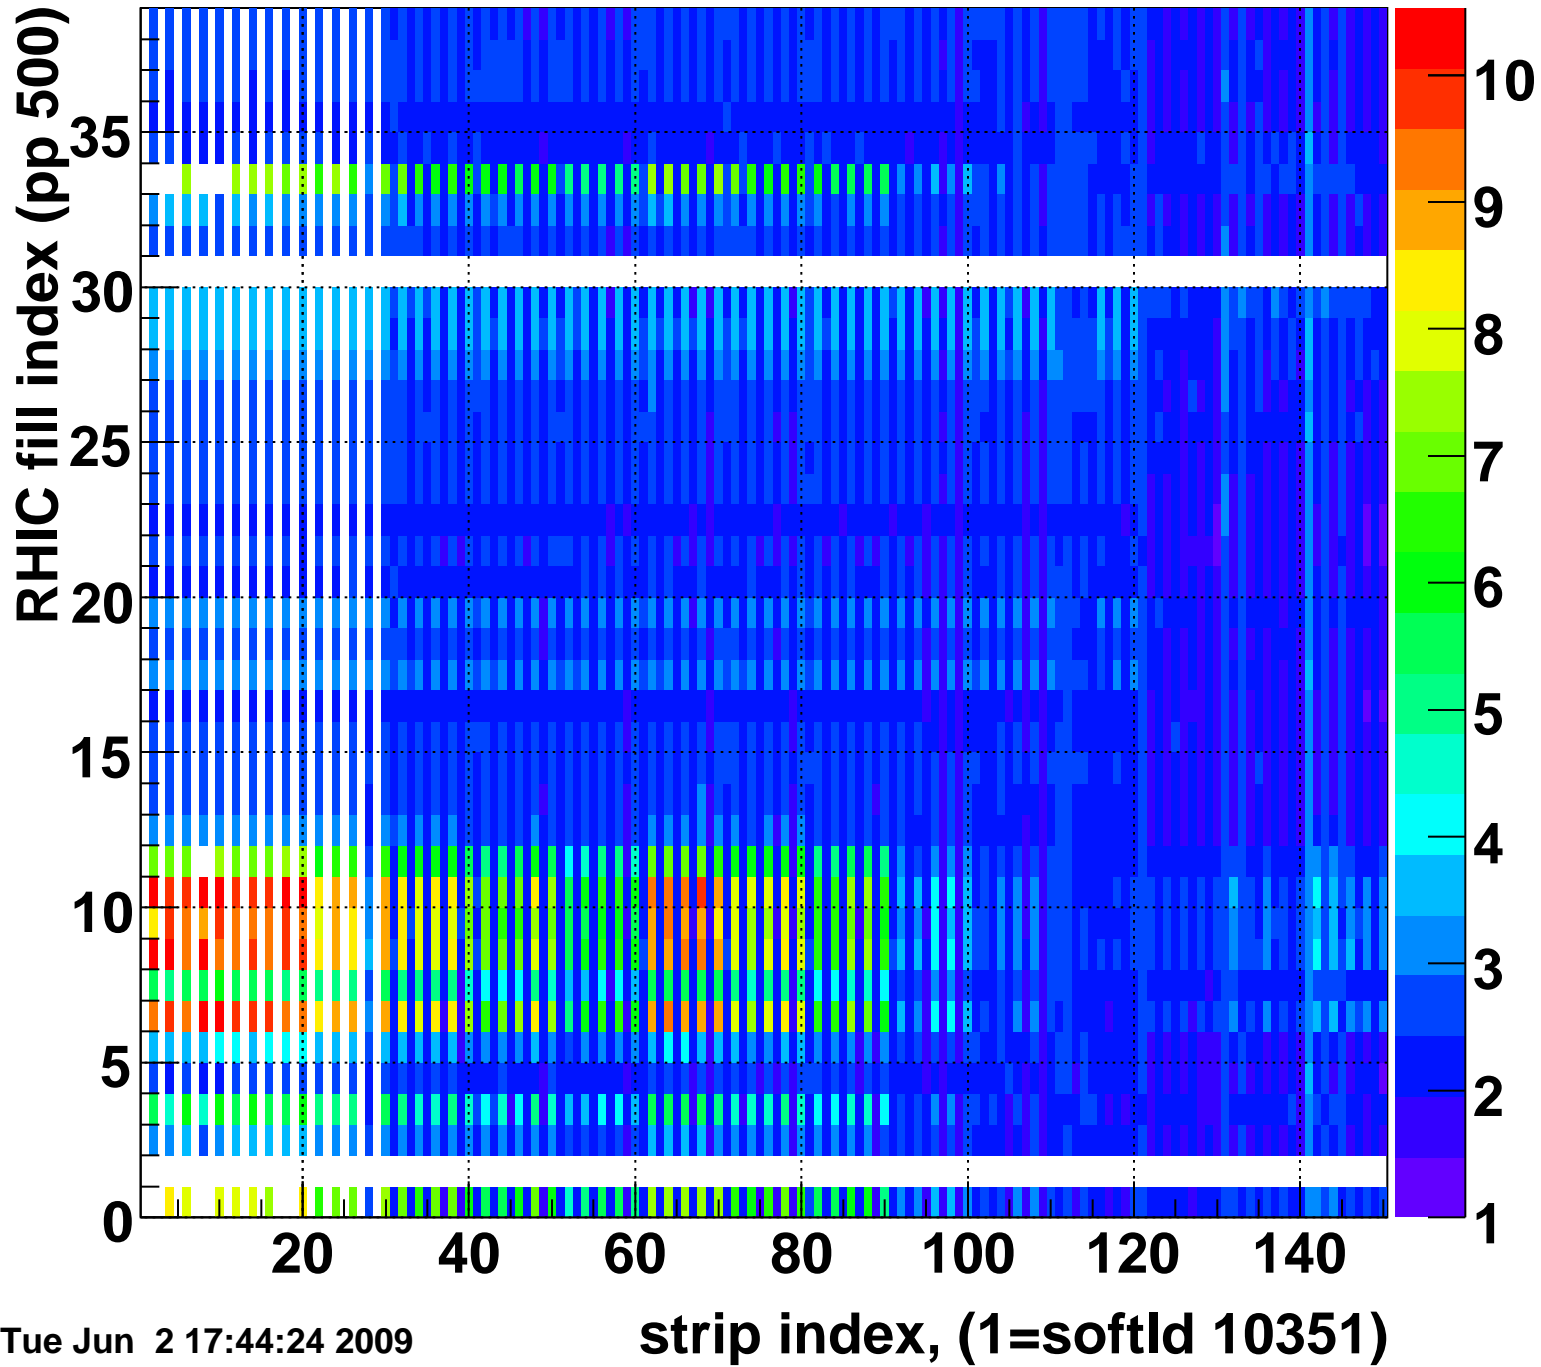

Mpv of ped residuum (ADC), BSMDE mod=70, good strips

Entries 64

Tue Jun 2 17:44:23 2009

Rms of ped residuum (ADC), BSMDE mod=70, good strips

Entries 5550

Tue Jun 2 17:44:24 2009

Bad strips (color=error bits), BSMDE mod=70

Entries 300

Tue Jun 2 17:44:24 2009

Rms of ped residuum (ADC), BSMDP mod=70, good strips

Entries 4987

Tue Jun 2 17:44:24 2009

Bad strips (color=error bits), BSMDE mod=70

Entries 863

Tue Jun 2 17:44:24 2009