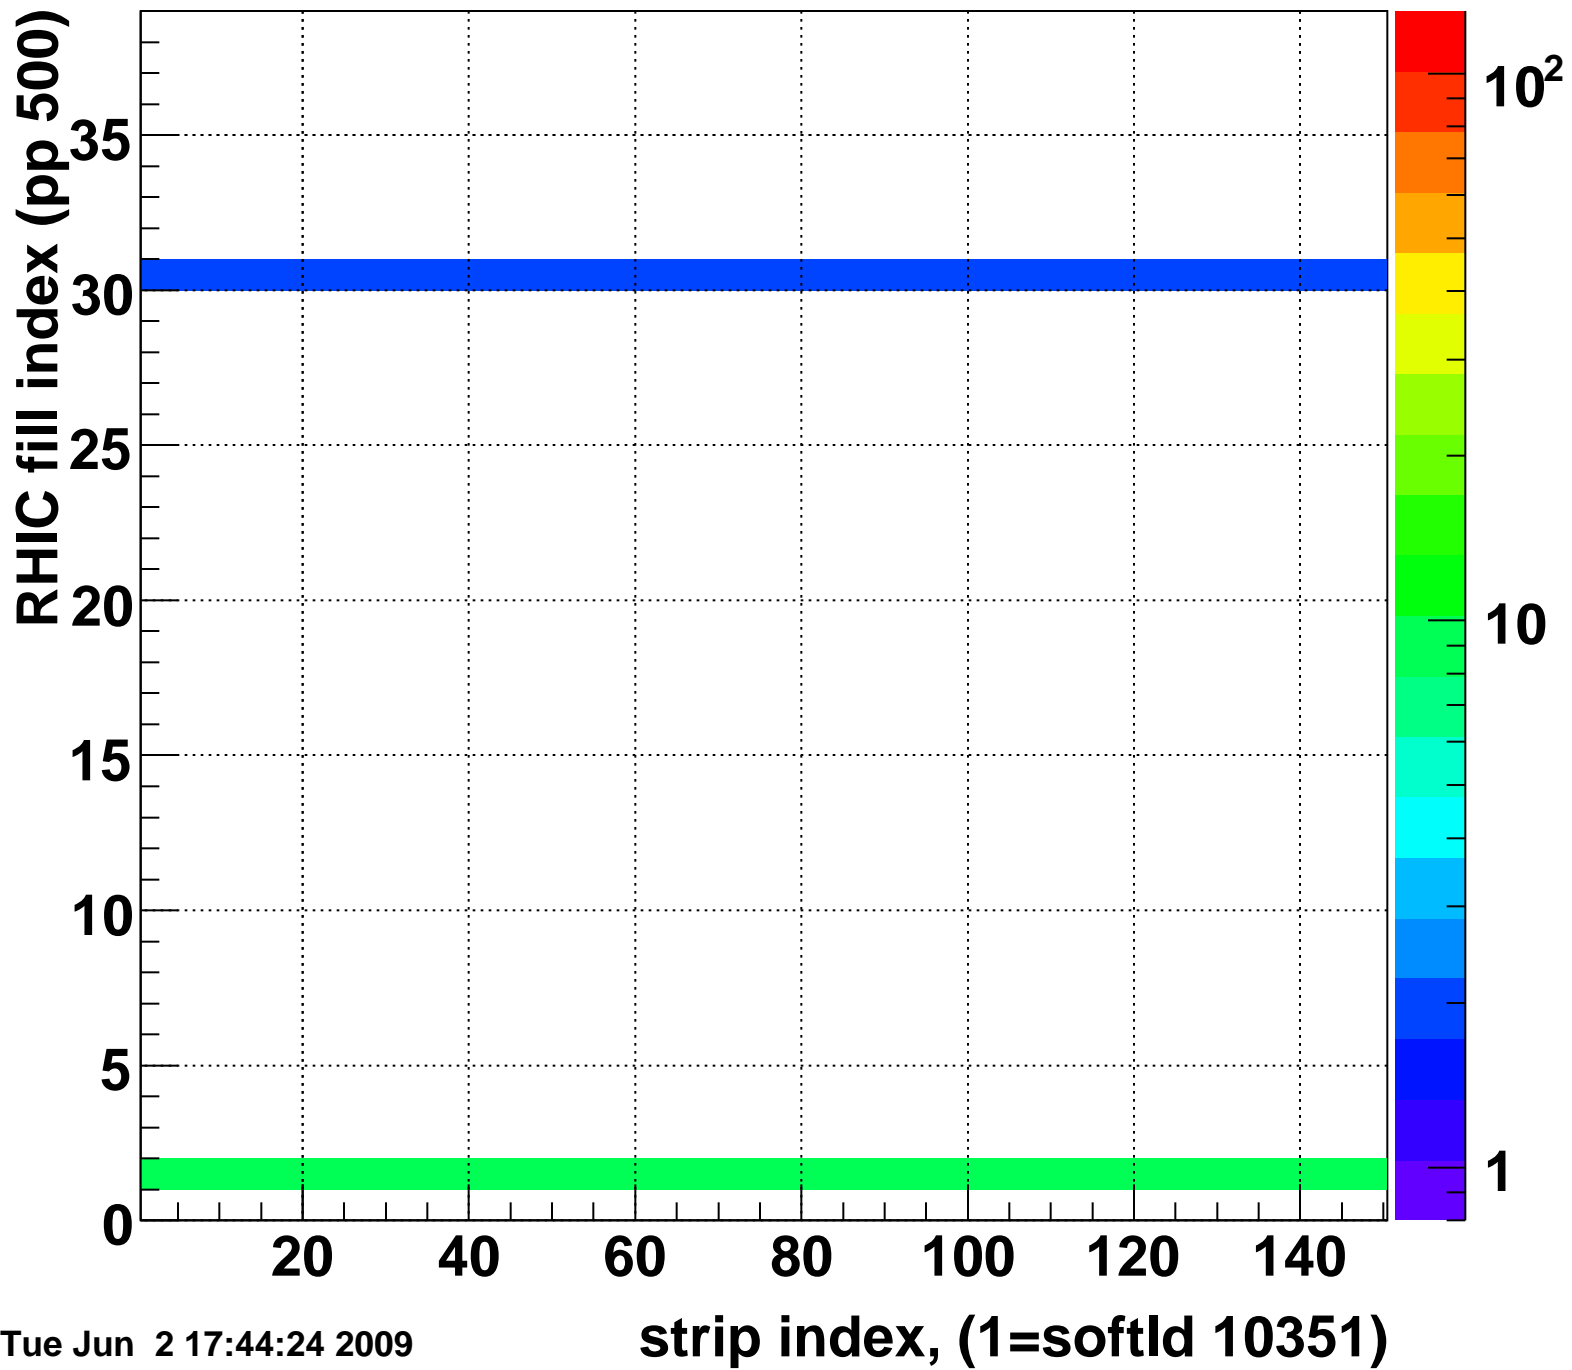

Mpv of ped residuum (ADC), BSMDE mod=70, good strips

Entries 64

Tue Jun 2 17:44:23 2009

Rms of ped residuum (ADC), BSMDE mod=70, good strips

Entries 5550

Tue Jun 2 17:44:24 2009

Bad strips (color=error bits), BSMDE mod=70

Entries 300

Tue Jun 2 17:44:24 2009

Rms of ped residuum (ADC), BSMDP mod=70, good strips

Entries 4987

Tue Jun 2 17:44:24 2009

Bad strips (color=error bits), BSMDE mod=70

Entries 863

Tue Jun 2 17:44:24 2009