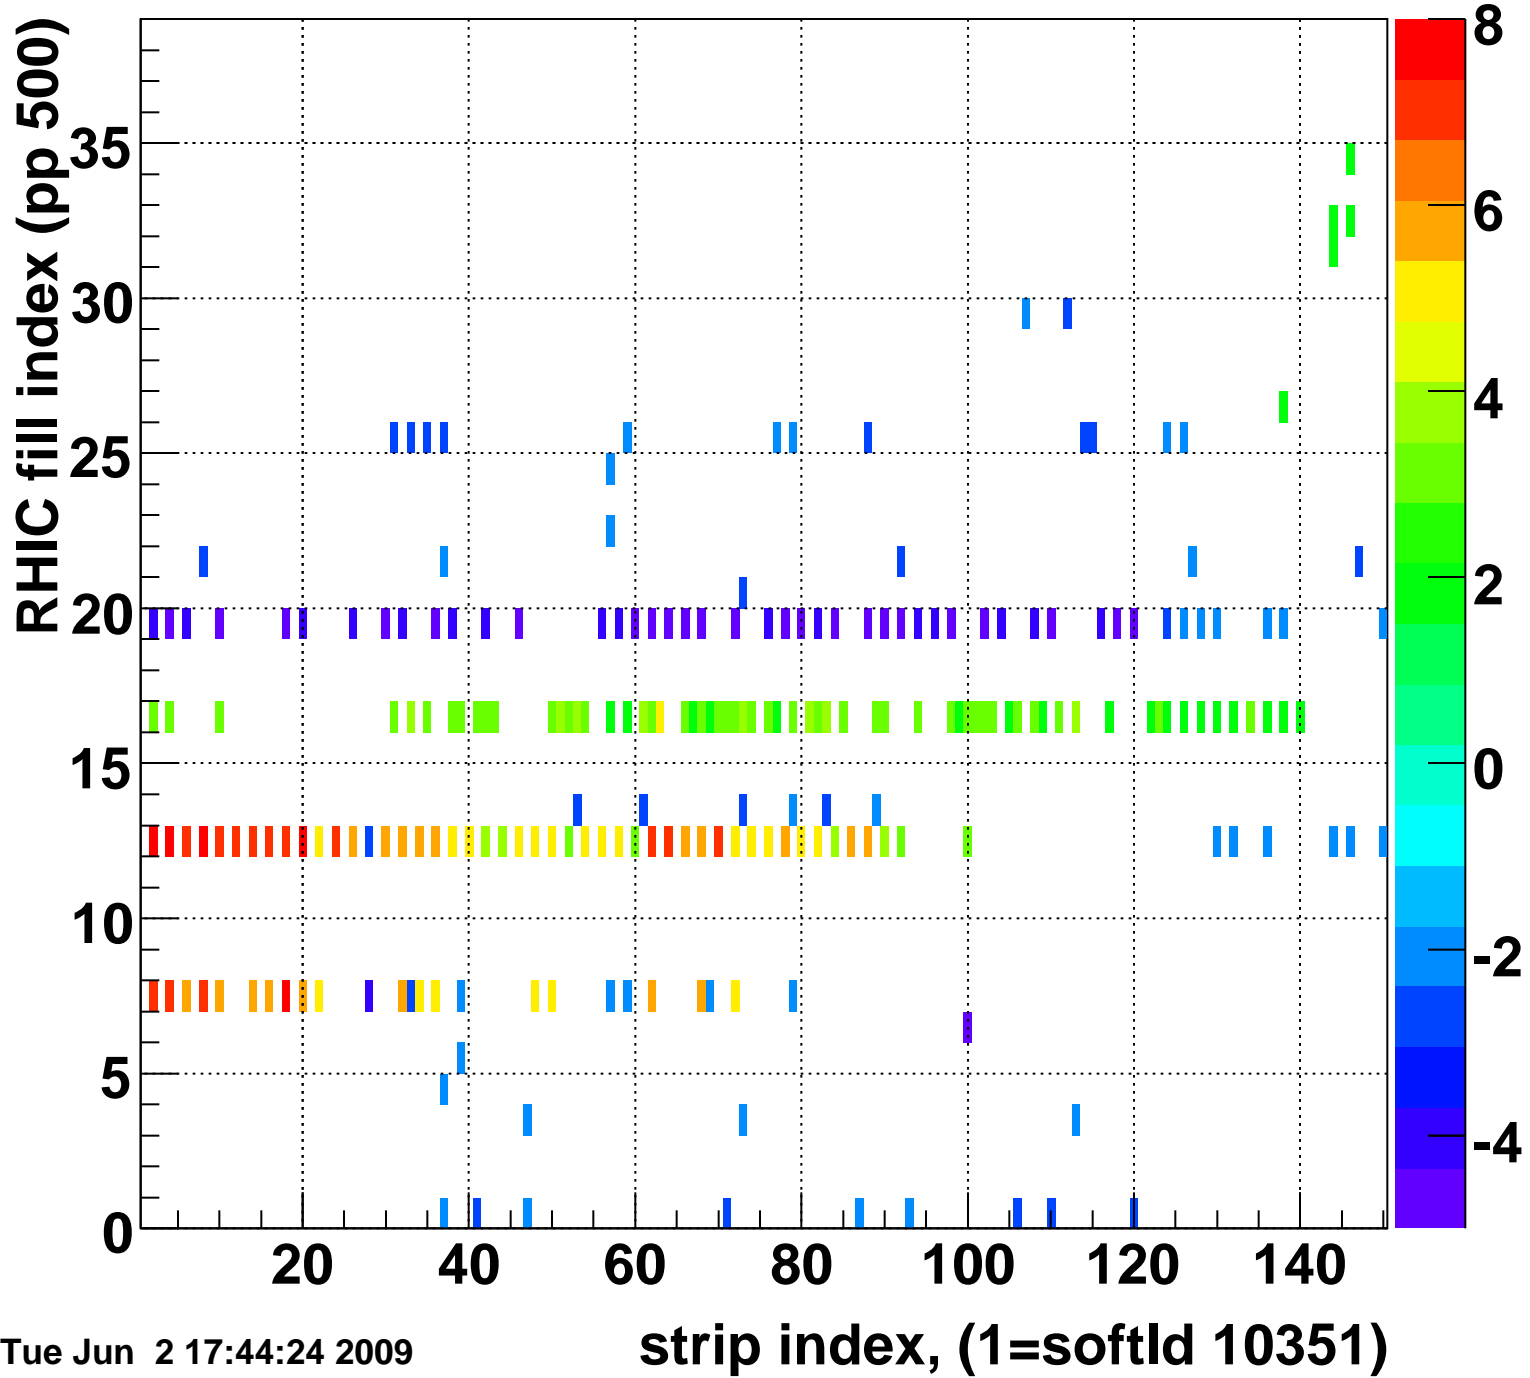

Mpv of ped residuum (ADC), BSMDE mod=70, good strips

Entries 64

Tue Jun 2 17:44:23 2009

Rms of ped residuum (ADC), BSMDE mod=70, good strips

Entries 5550

Tue Jun 2 17:44:24 2009

Bad strips (color=error bits), BSMDE mod=70

Entries 300

Tue Jun 2 17:44:24 2009

Rms of ped residuum (ADC), BSMDP mod=70, good strips

Entries 4987

Tue Jun 2 17:44:24 2009

Bad strips (color=error bits), BSMDE mod=70

Entries 863

Tue Jun 2 17:44:24 2009