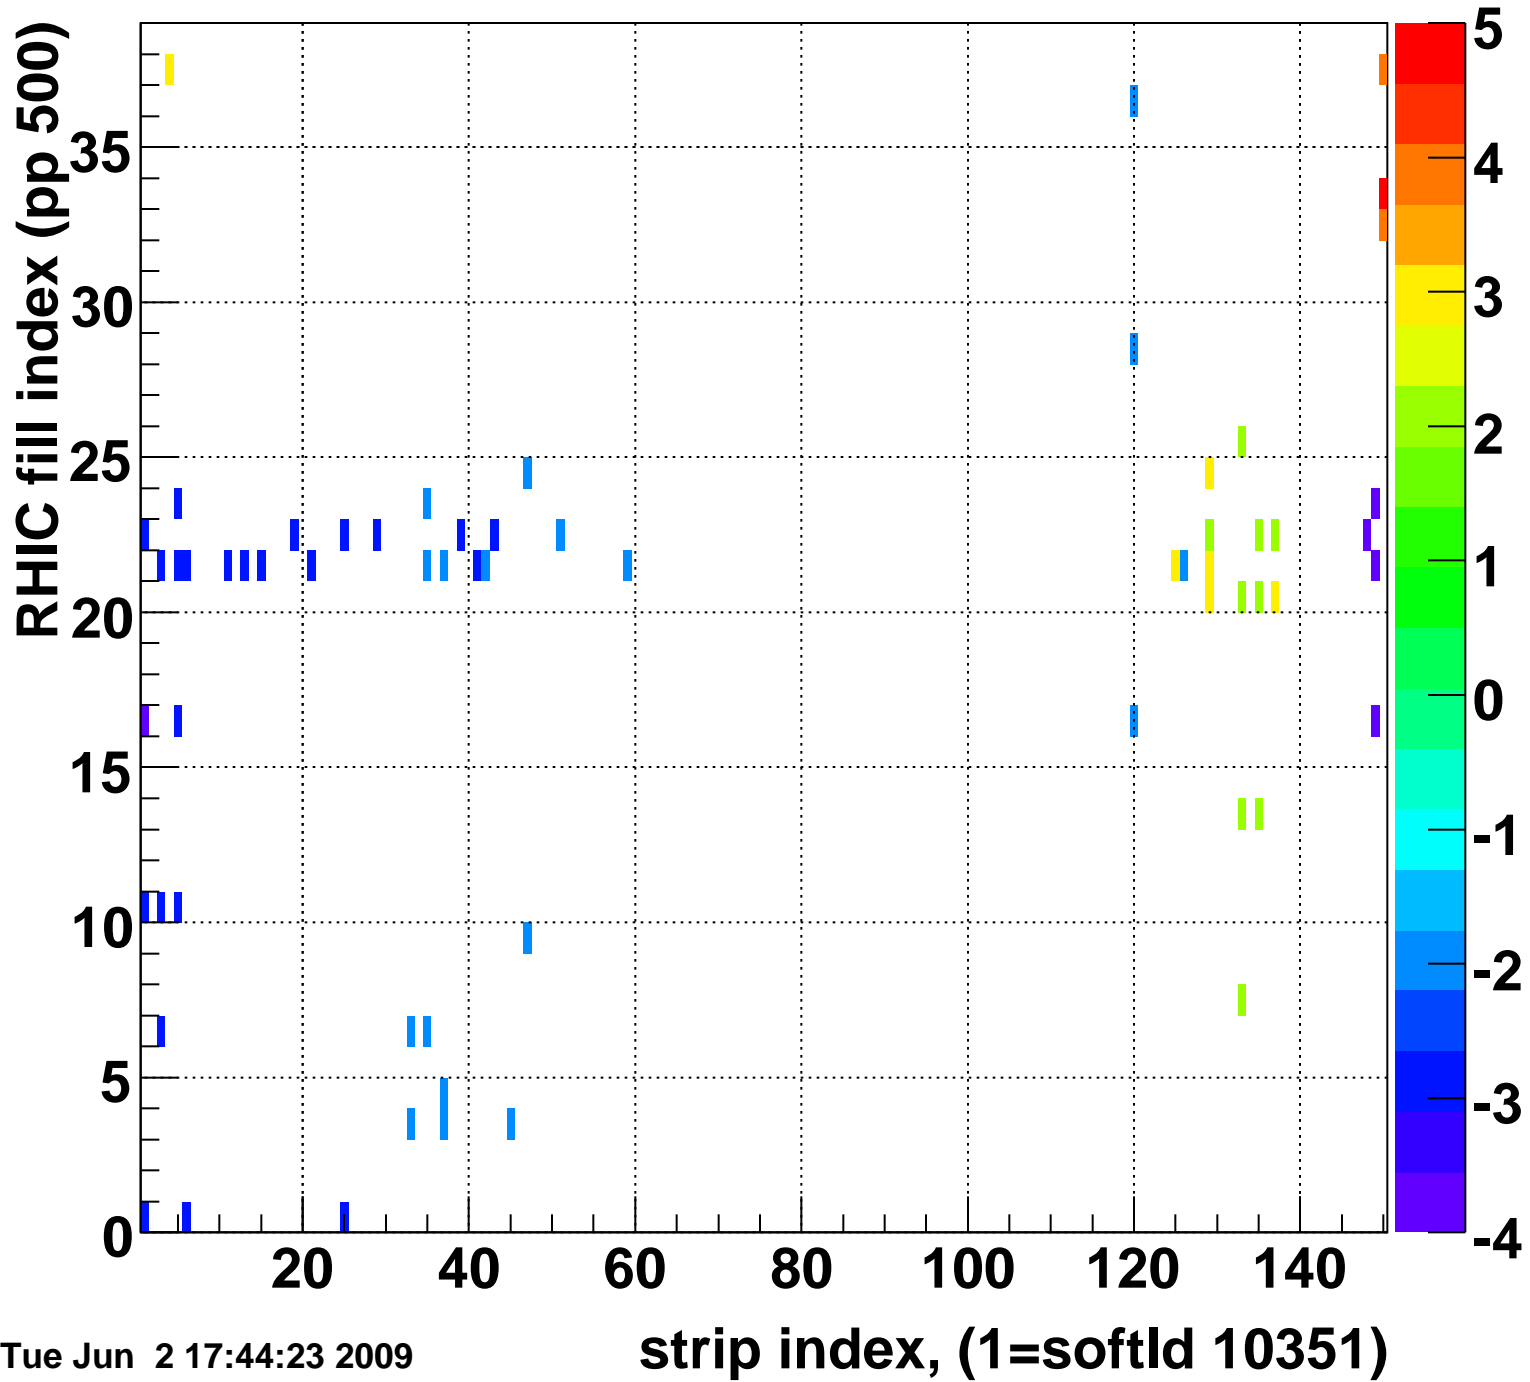

Mpv of ped residuum (ADC), BSMDE mod=70, good strips

Entries 64

Tue Jun 2 17:44:23 2009

Rms of ped residuum (ADC), BSMDE mod=70, good strips

Entries 5550

Tue Jun 2 17:44:24 2009

Bad strips (color=error bits), BSMDE mod=70

Entries 300

Tue Jun 2 17:44:24 2009

Rms of ped residuum (ADC), BSMDP mod=70, good strips

Entries 4987

Tue Jun 2 17:44:24 2009

Bad strips (color=error bits), BSMDE mod=70

Entries 863

Tue Jun 2 17:44:24 2009