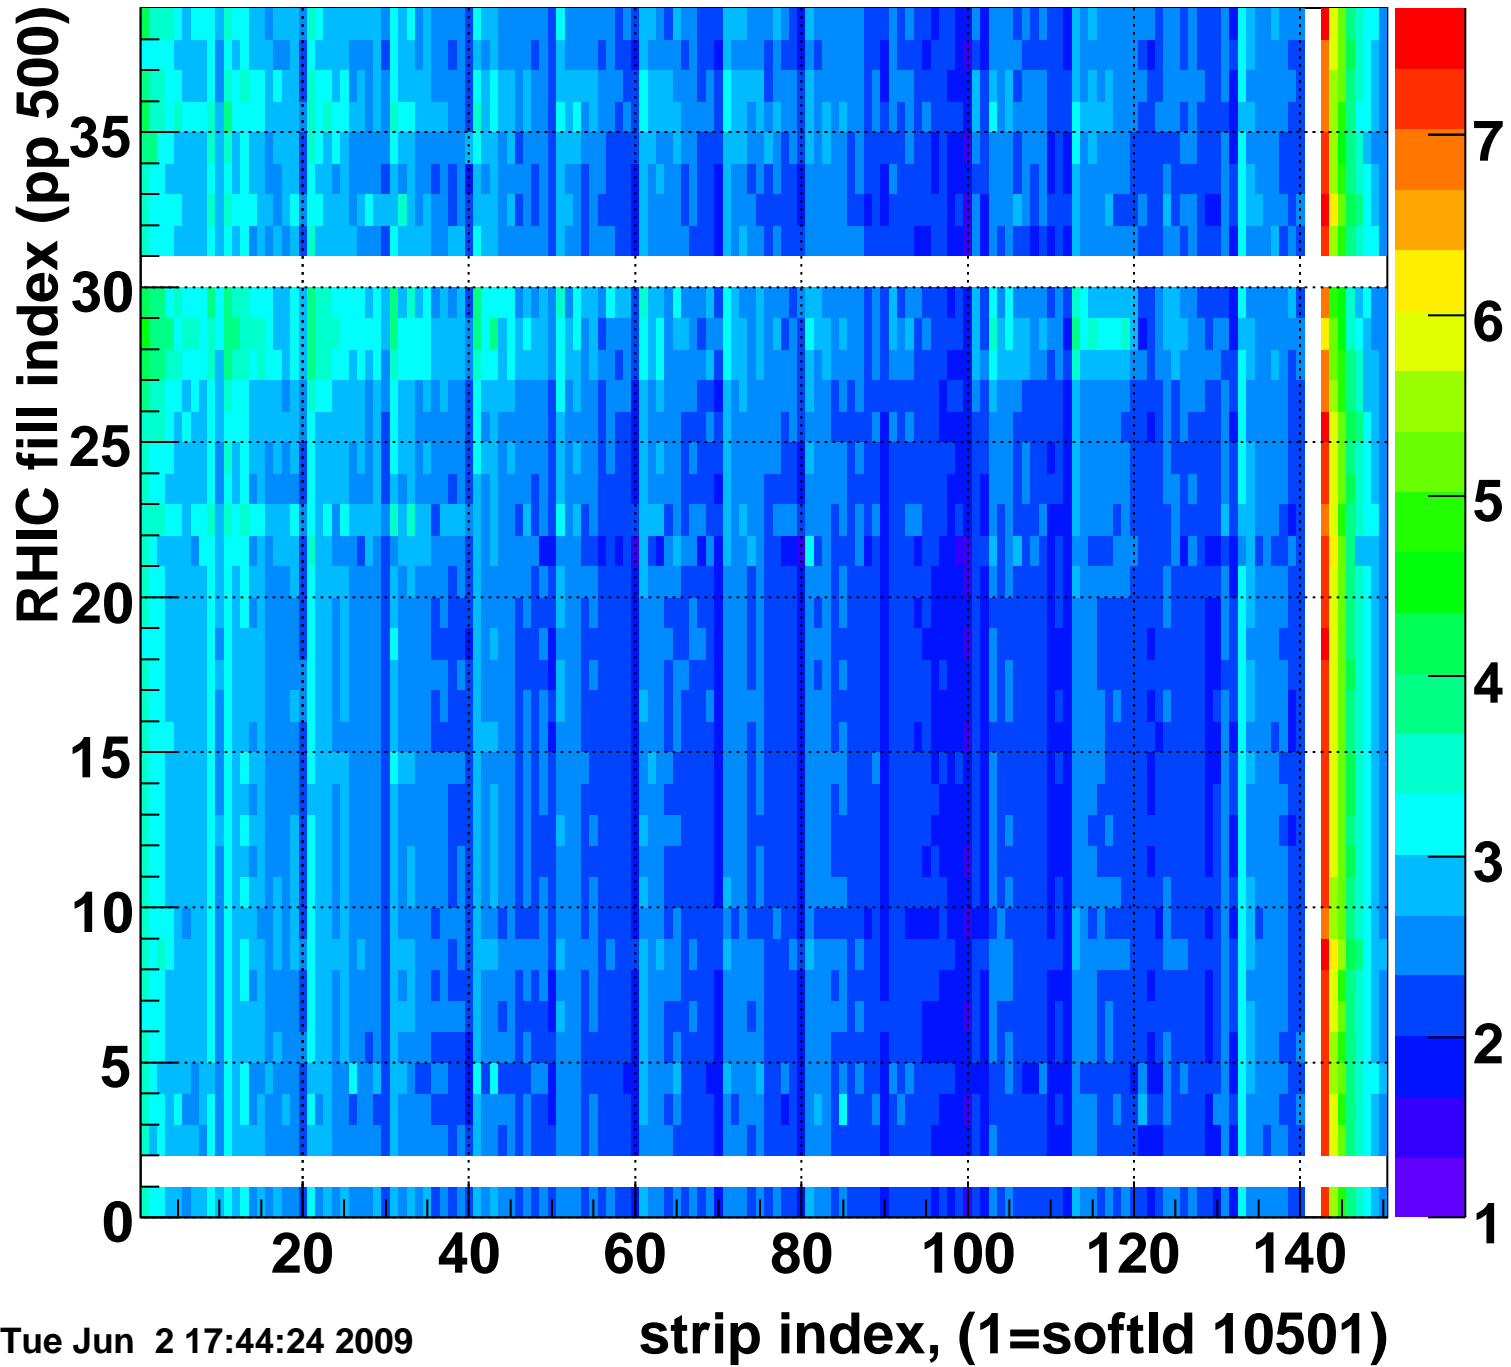

Mpv of ped residuum (ADC), BSMDE mod=71, good strips

Entries 329

Tue Jun 2 17:44:24 2009

Rms of ped residuum (ADC), BSMDE mod=71, good strips

Entries 5477

Tue Jun 2 17:44:24 2009

Bad strips (color=error bits), BSMDE mod=71

Entries 373

Tue Jun 2 17:44:24 2009

Rms of ped residuum (ADC), BSMDP mod=71, good strips

Entries 5476

Bad strips (color=error bits), BSMDE mod=71

Entries 374

Tue Jun 2 17:44:24 2009