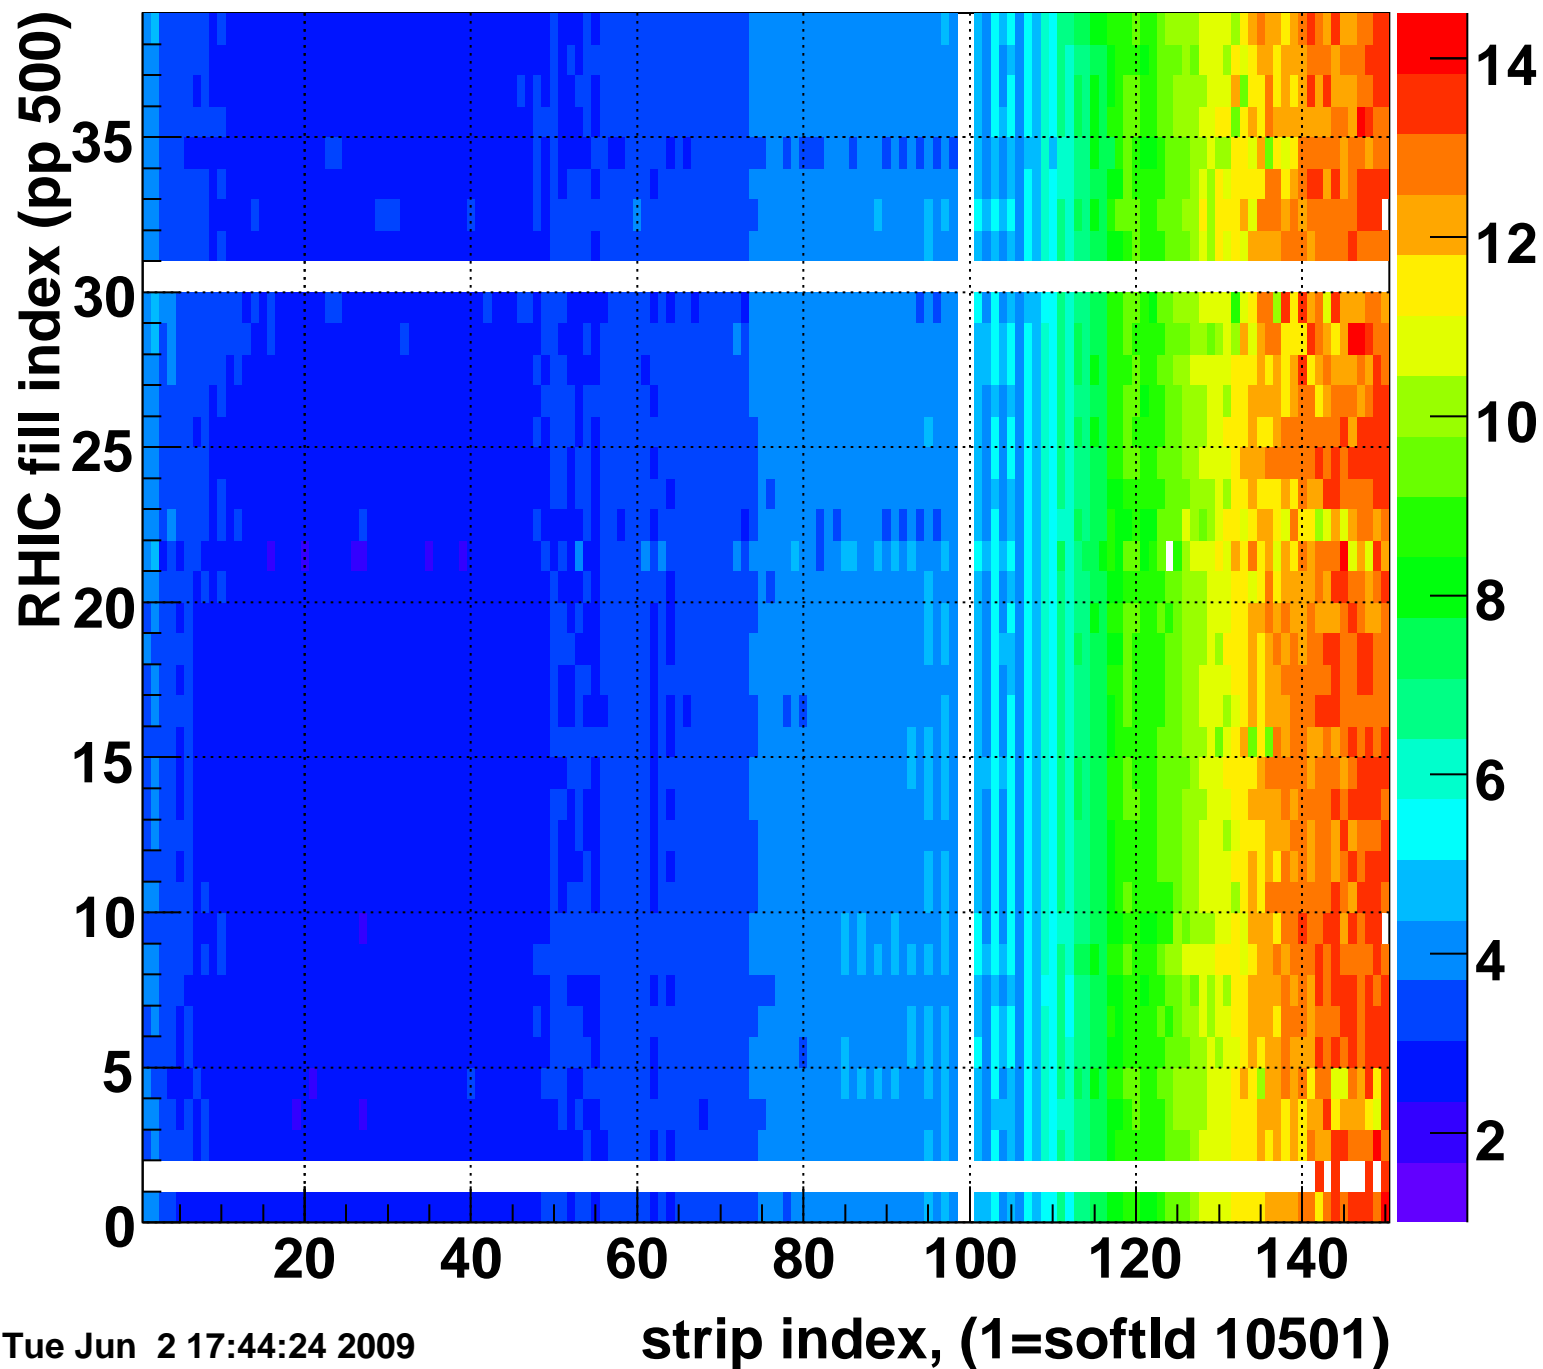

Mpv of ped residuum (ADC), BSMDE mod=71, good strips

Entries 329

Tue Jun 2 17:44:24 2009

Rms of ped residuum (ADC), BSMDE mod=71, good strips

Entries 5477

Tue Jun 2 17:44:24 2009

Bad strips (color=error bits), BSMDE mod=71

Entries 373

Tue Jun 2 17:44:24 2009

Rms of ped residuum (ADC), BSMDP mod=71, good strips

Entries 5476

Bad strips (color=error bits), BSMDE mod=71

Entries 374

Tue Jun 2 17:44:24 2009