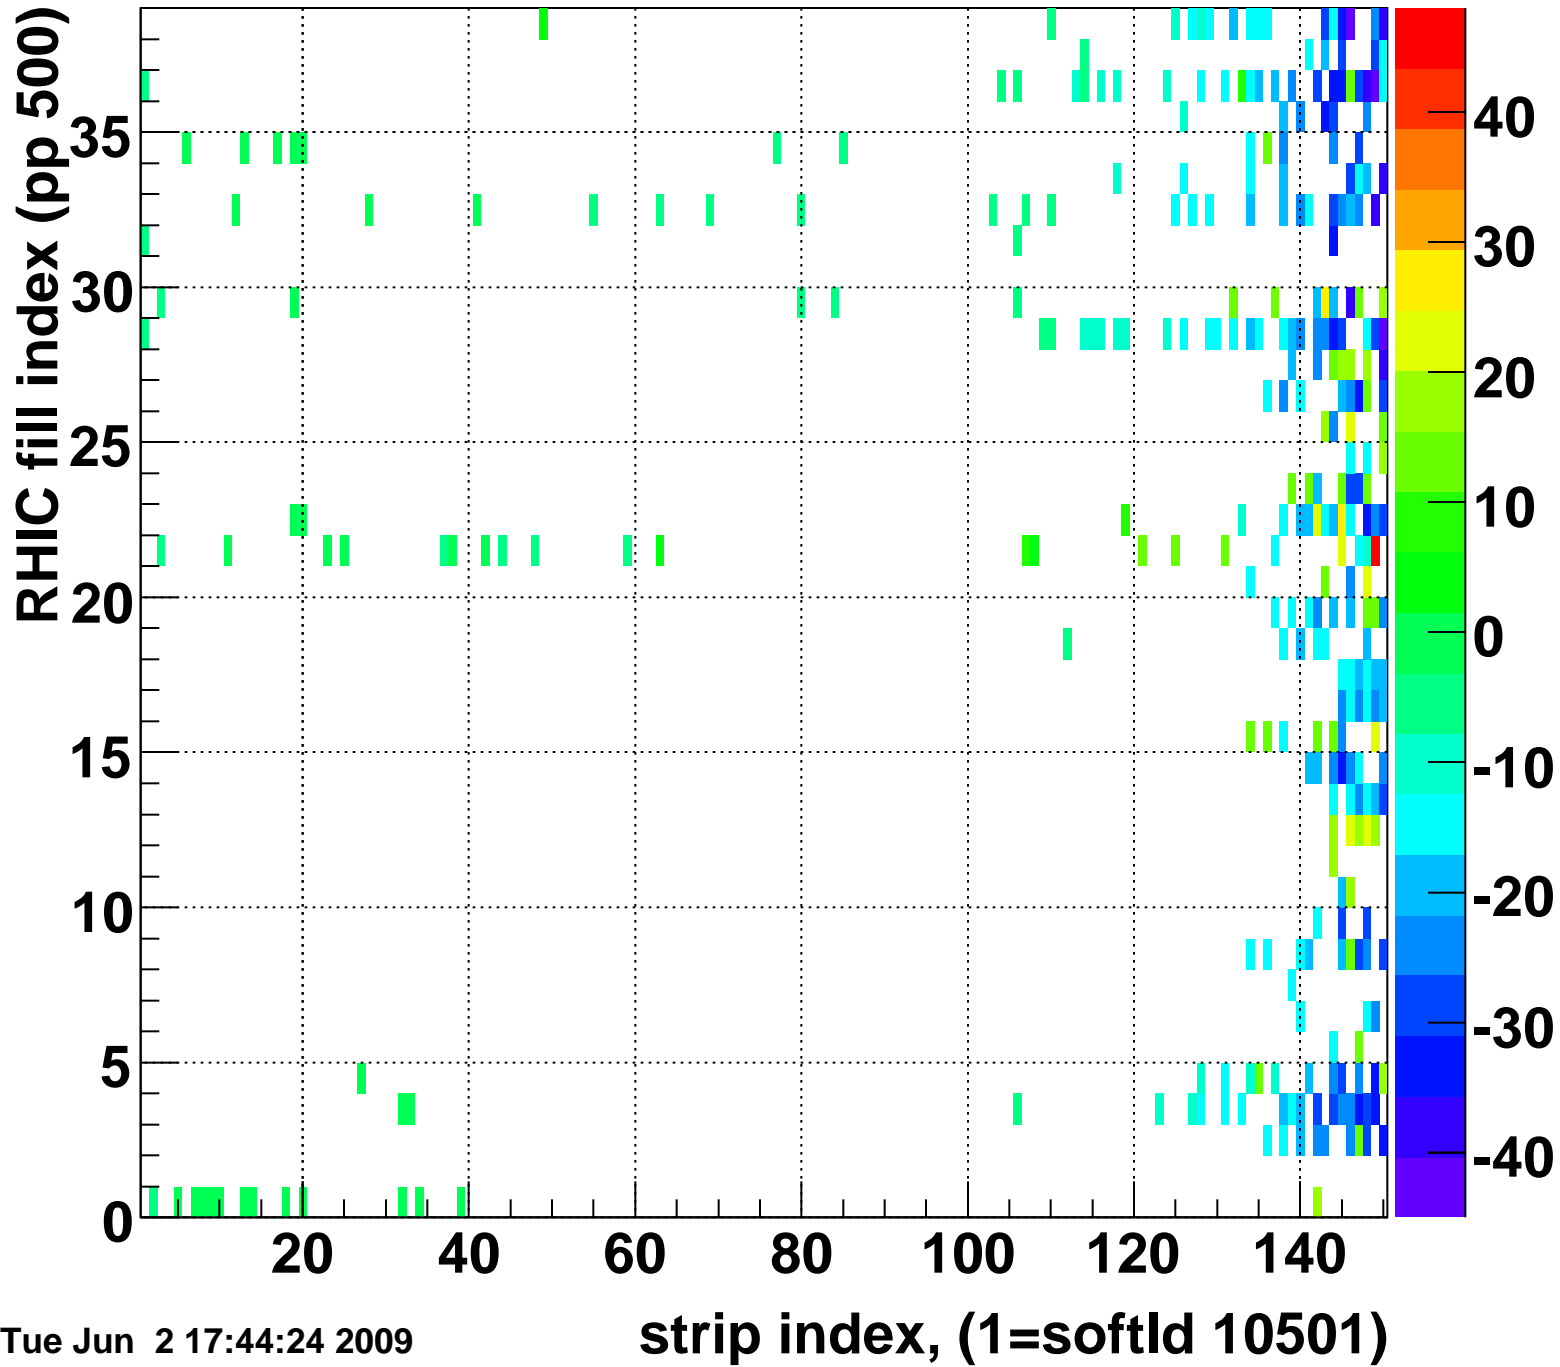

Mpv of ped residuum (ADC), BSMDE mod=71, good strips

Entries 329

Tue Jun 2 17:44:24 2009

Rms of ped residuum (ADC), BSMDE mod=71, good strips

Entries 5477

Tue Jun 2 17:44:24 2009

Bad strips (color=error bits), BSMDE mod=71

Entries 373

Tue Jun 2 17:44:24 2009

Rms of ped residuum (ADC), BSMDP mod=71, good strips

Entries 5476

Bad strips (color=error bits), BSMDE mod=71

Entries 374

Tue Jun 2 17:44:24 2009