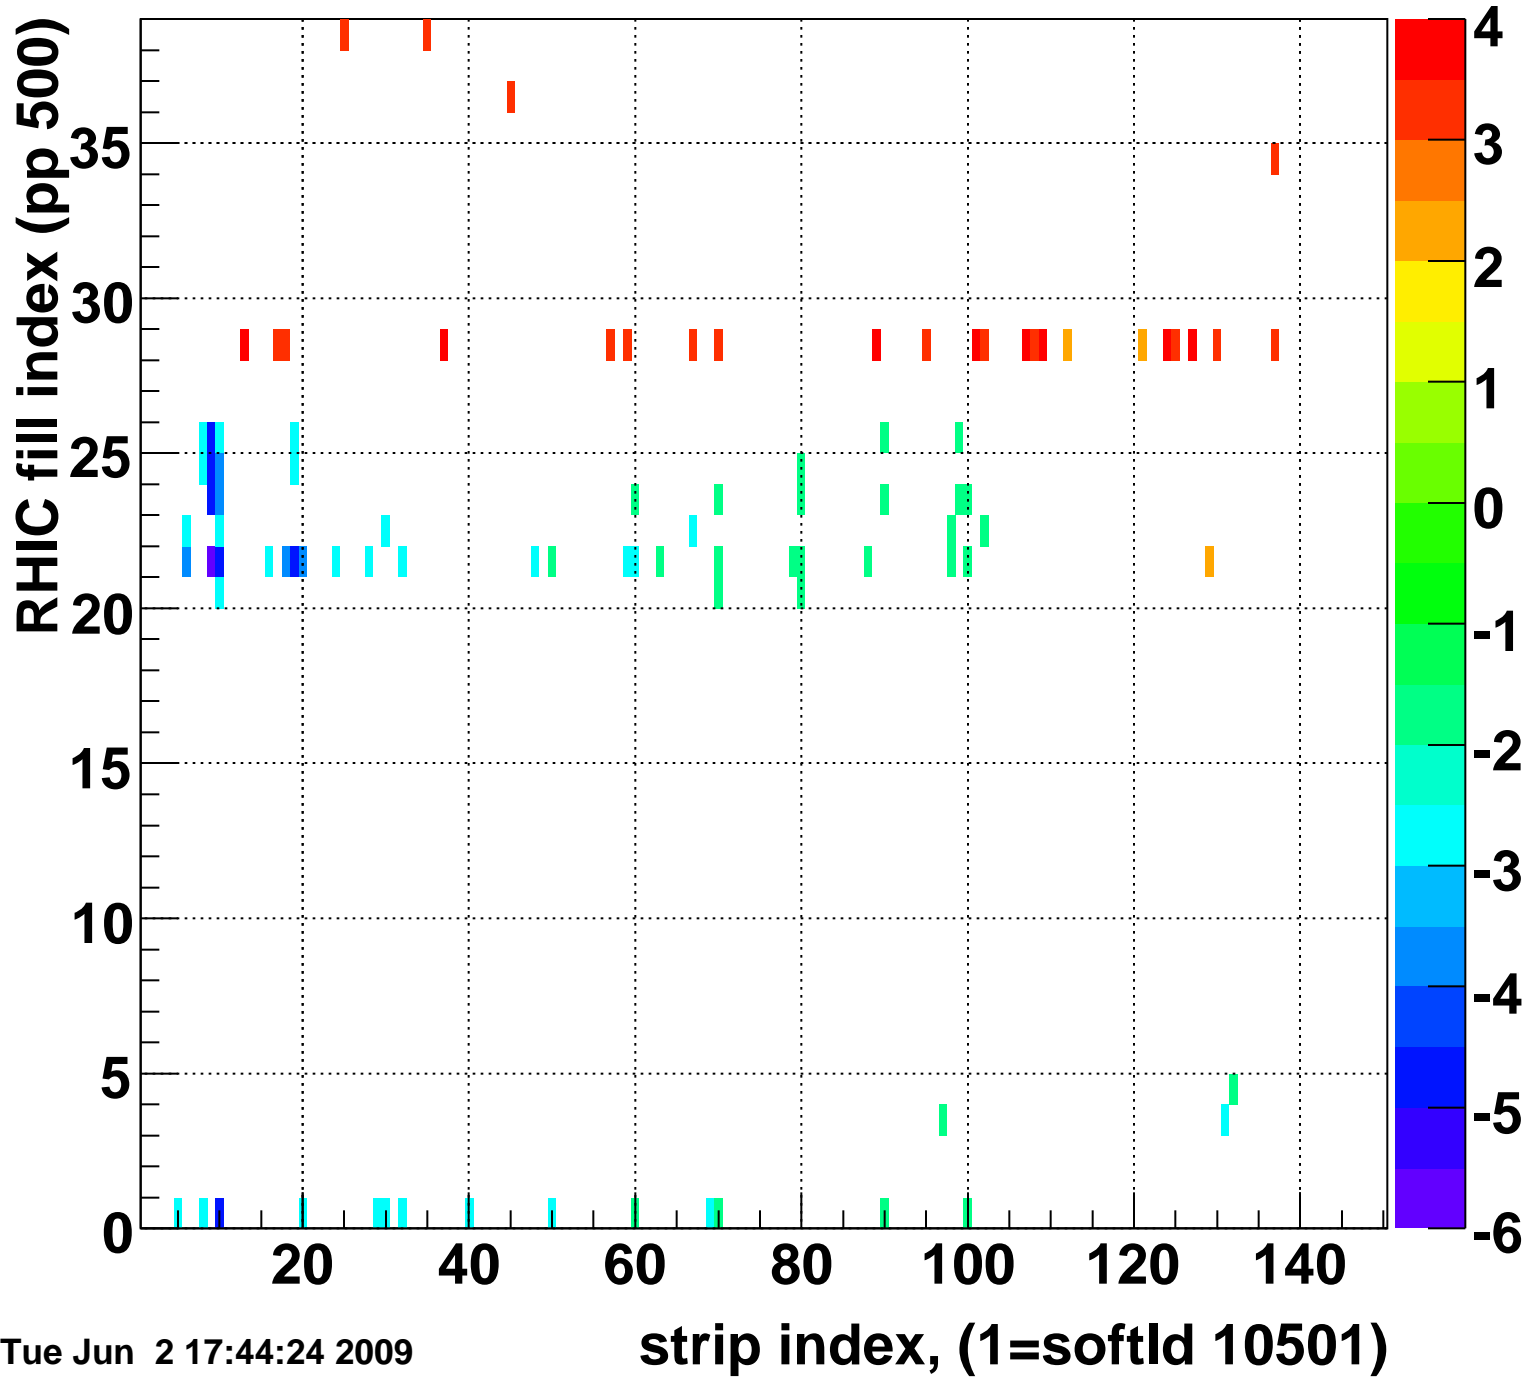

Mpv of ped residuum (ADC), BSMDE mod=71, good strips

Entries 329

Tue Jun 2 17:44:24 2009

Rms of ped residuum (ADC), BSMDE mod=71, good strips

Entries 5477

Tue Jun 2 17:44:24 2009

Bad strips (color=error bits), BSMDE mod=71

Entries 373

Tue Jun 2 17:44:24 2009

Rms of ped residuum (ADC), BSMDP mod=71, good strips

Entries 5476

Bad strips (color=error bits), BSMDE mod=71

Entries 374

Tue Jun 2 17:44:24 2009