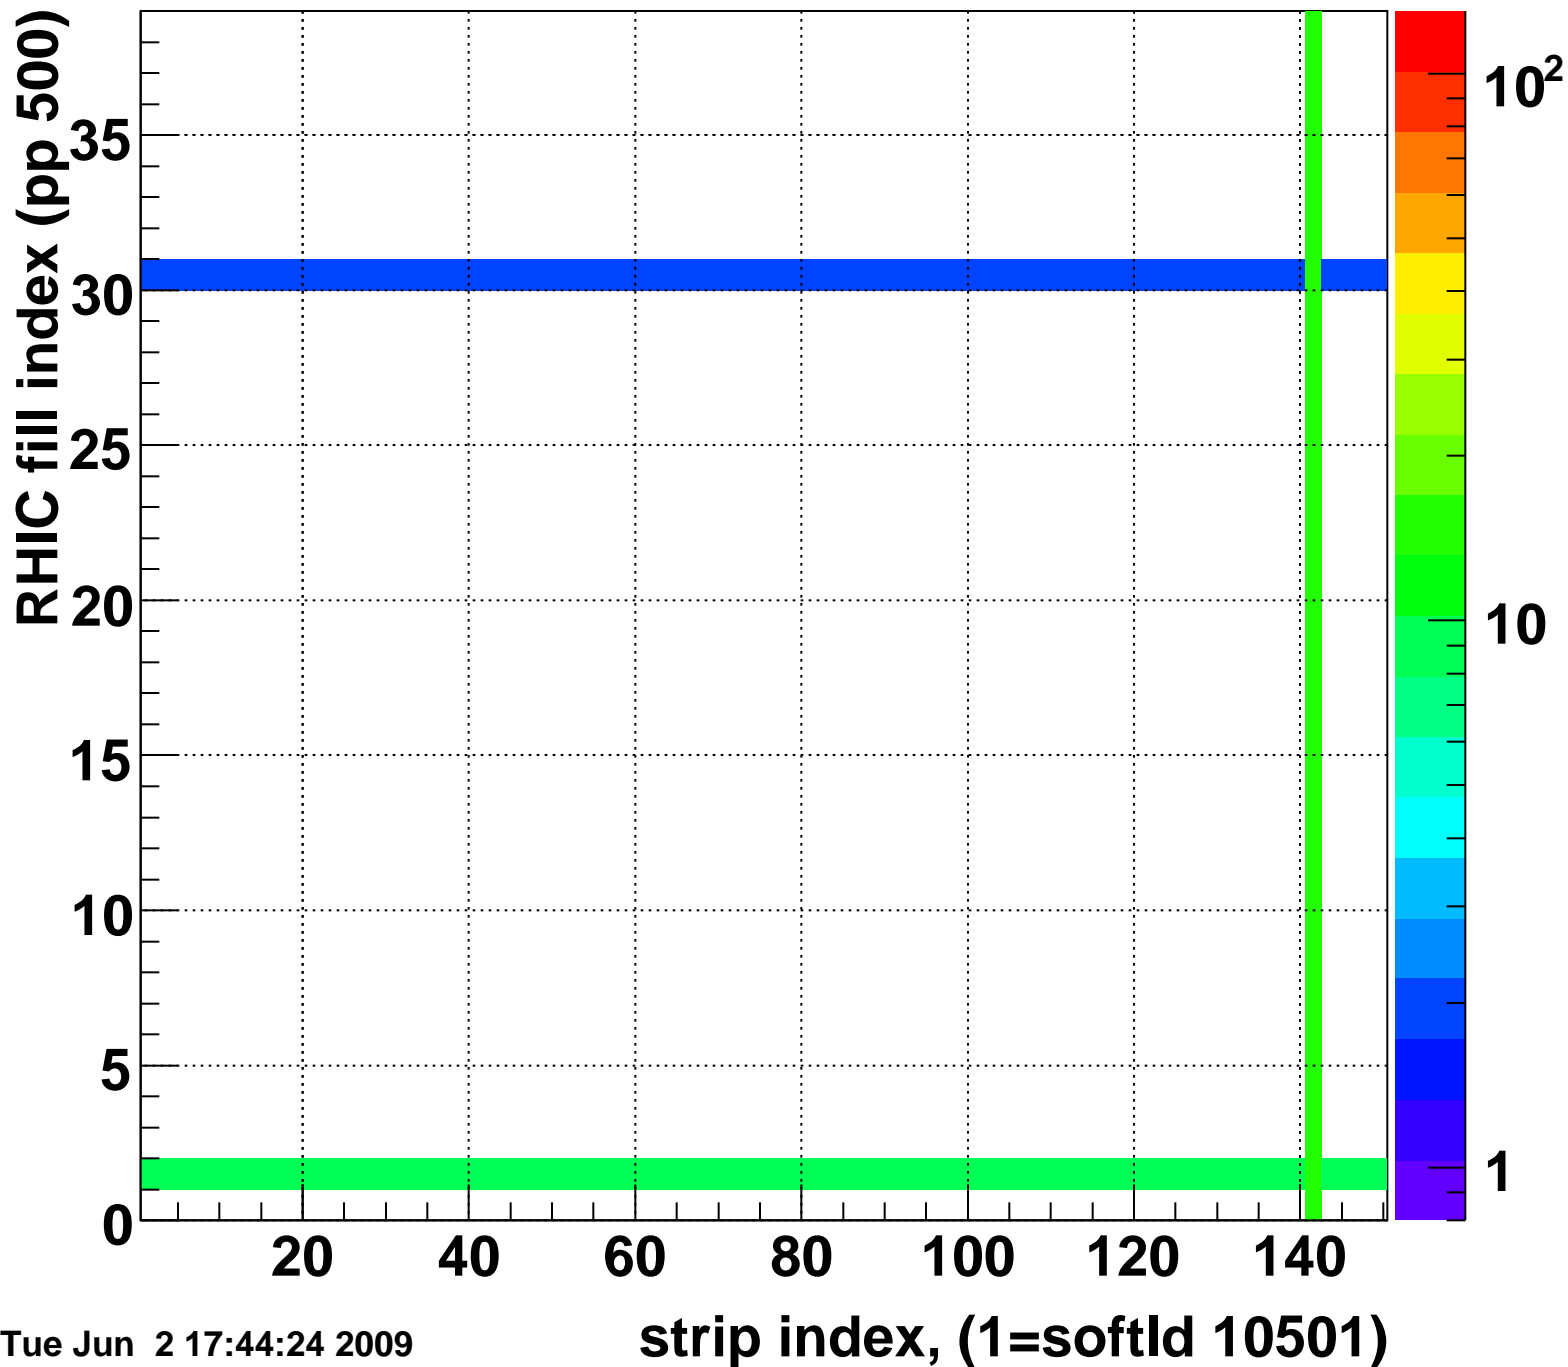

Mpv of ped residuum (ADC), BSMDE mod=71, good strips

Entries 329

Tue Jun 2 17:44:24 2009

Rms of ped residuum (ADC), BSMDE mod=71, good strips

Entries 5477

Tue Jun 2 17:44:24 2009

Bad strips (color=error bits), BSMDE mod=71

Entries 373

Tue Jun 2 17:44:24 2009

Rms of ped residuum (ADC), BSMDP mod=71, good strips

Entries 5476

Bad strips (color=error bits), BSMDE mod=71

Entries 374

Tue Jun 2 17:44:24 2009