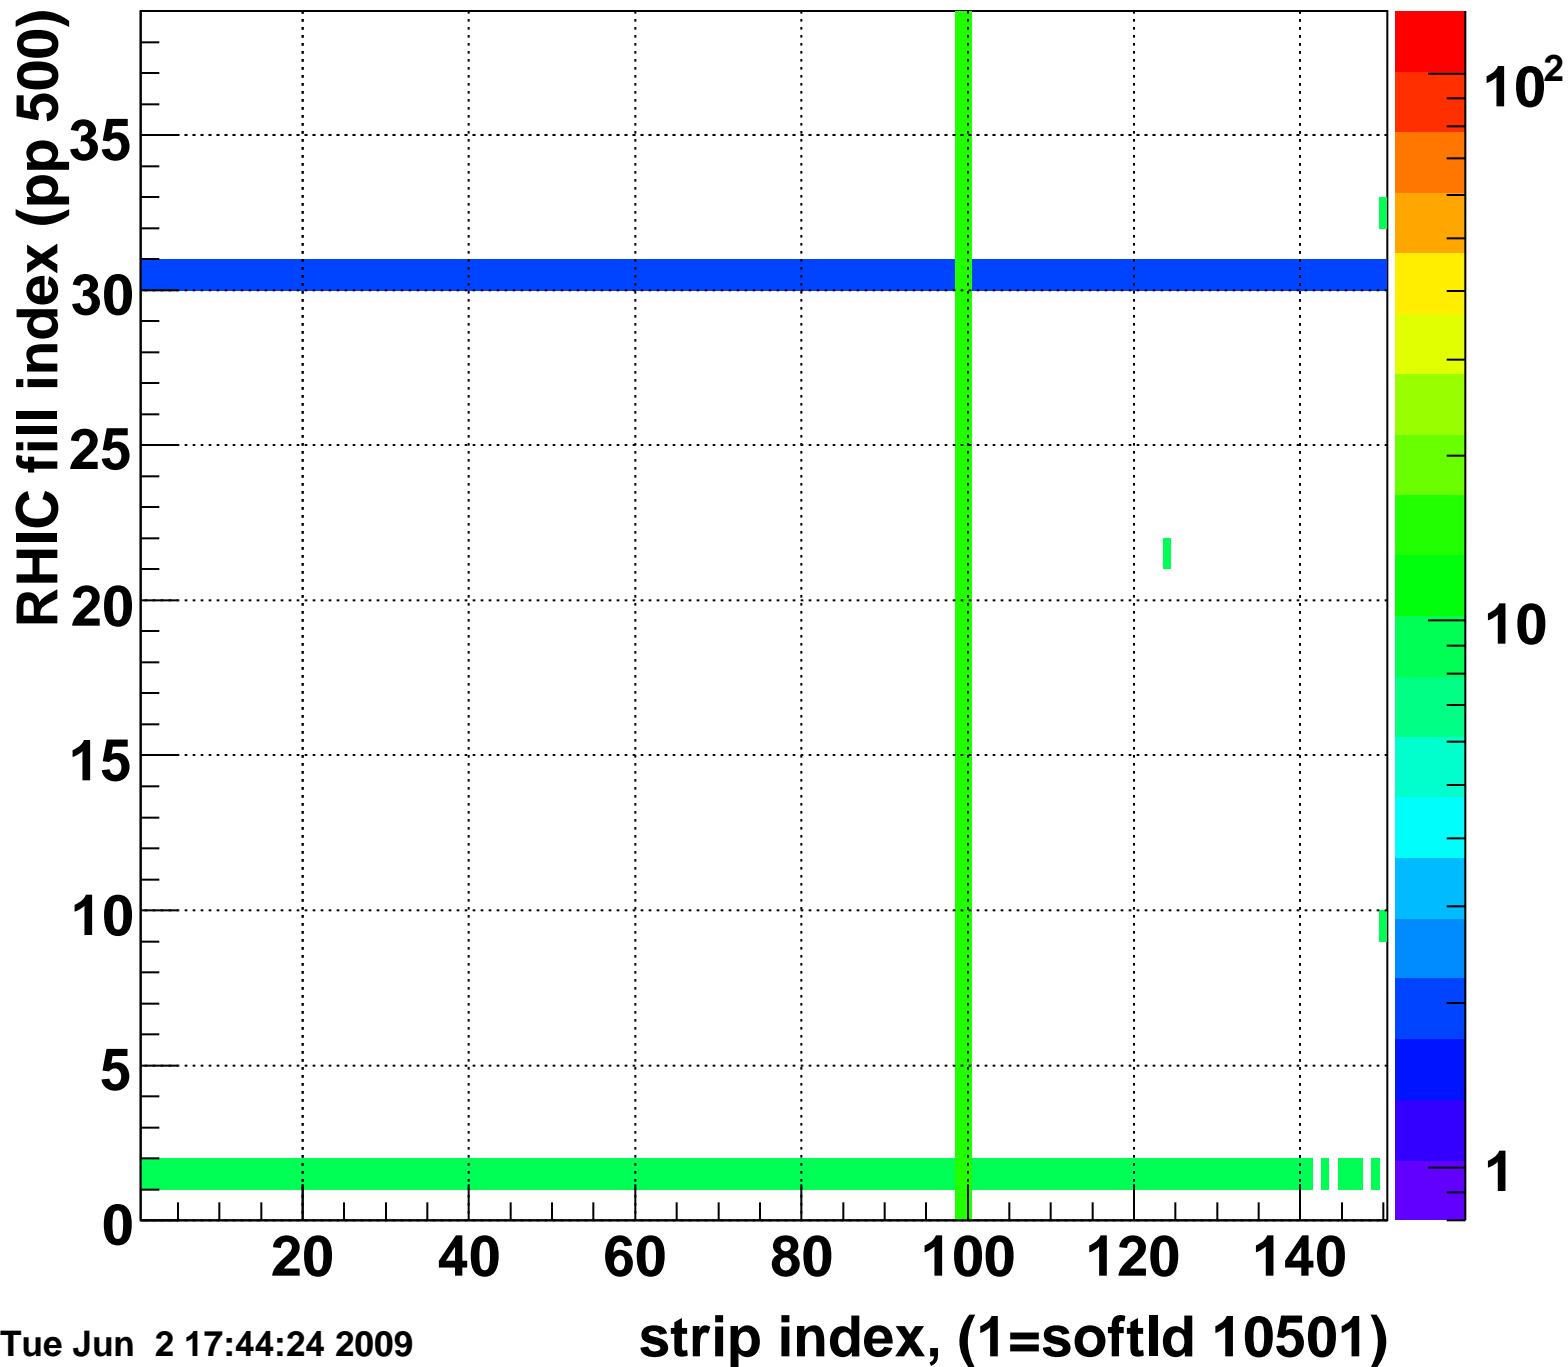

Mpv of ped residuum (ADC), BSMDE mod=71, good strips

Entries 329

Tue Jun 2 17:44:24 2009

Rms of ped residuum (ADC), BSMDE mod=71, good strips

Entries 5477

Tue Jun 2 17:44:24 2009

Bad strips (color=error bits), BSMDE mod=71

Entries 373

Tue Jun 2 17:44:24 2009

Rms of ped residuum (ADC), BSMDP mod=71, good strips

Entries 5476

Bad strips (color=error bits), BSMDE mod=71

Entries 374

Tue Jun 2 17:44:24 2009