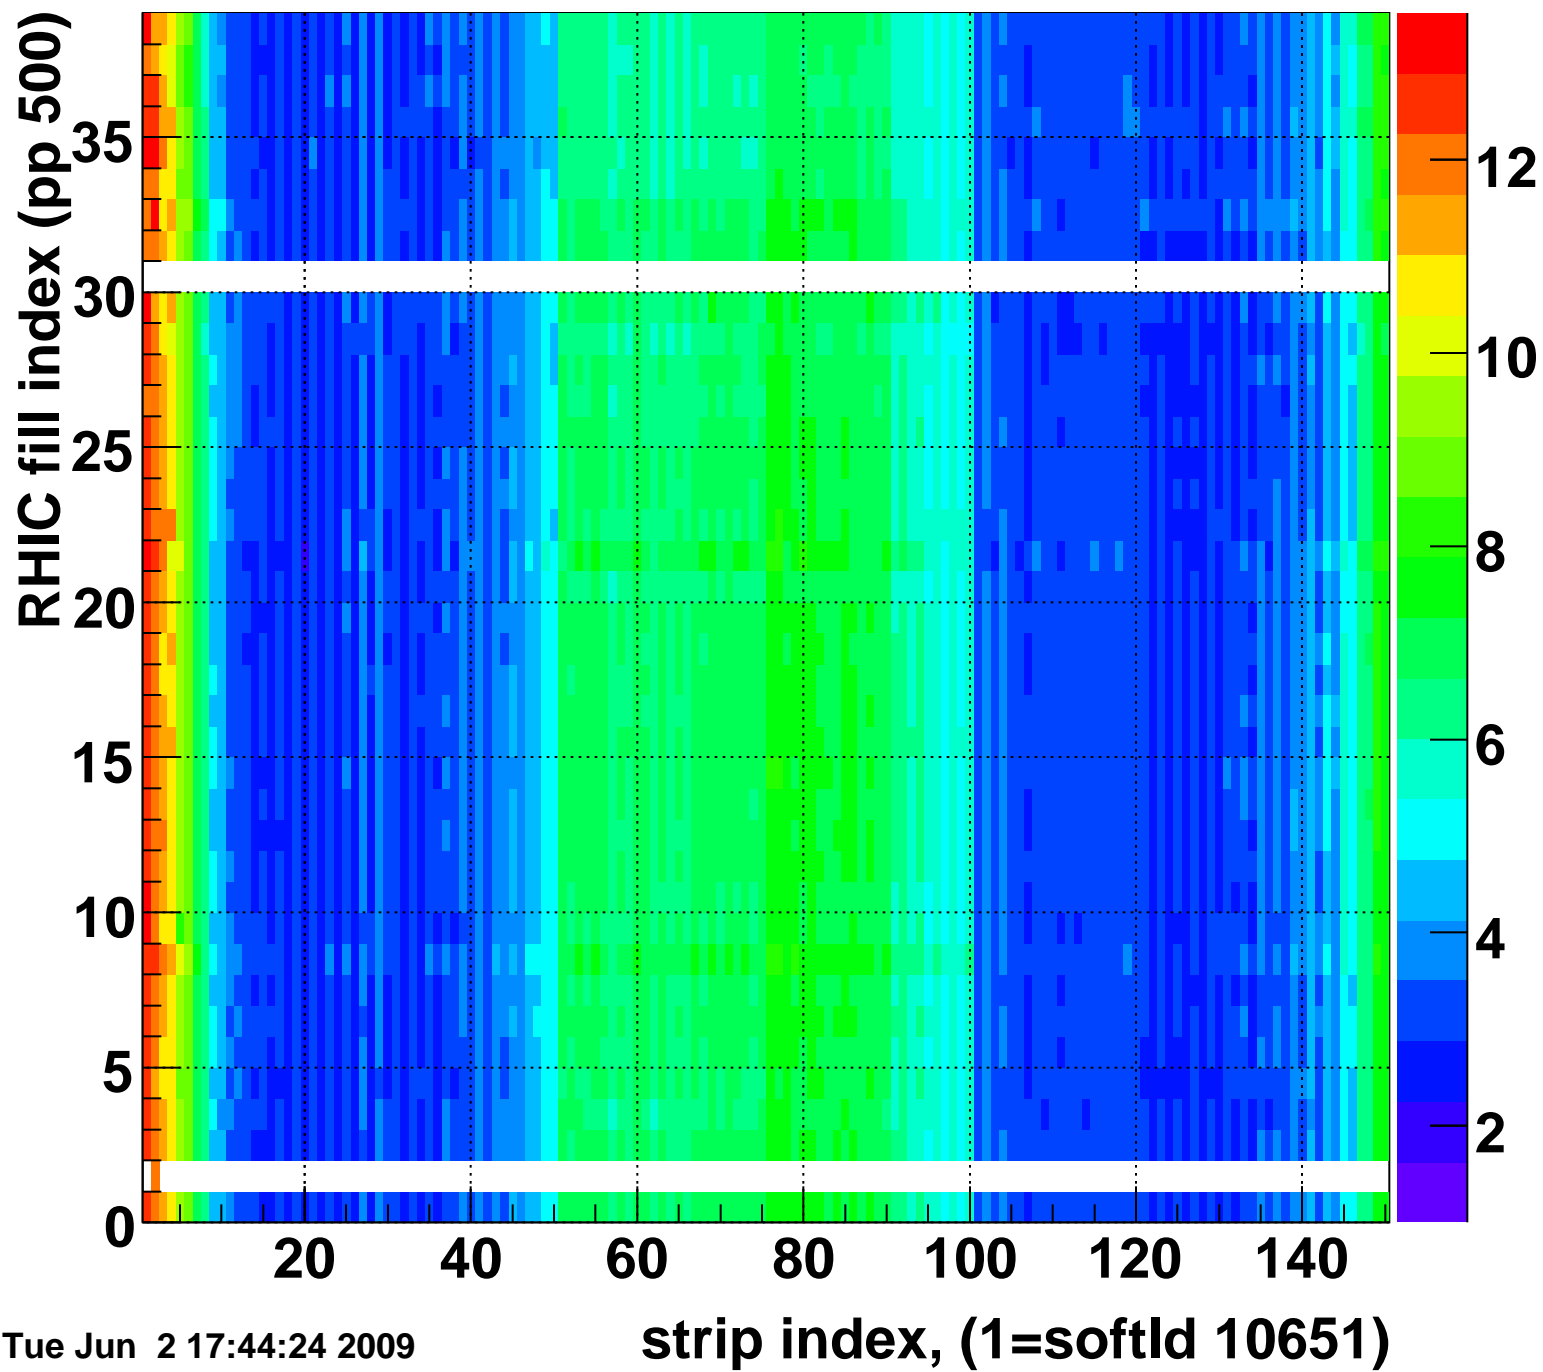

Rms of ped residuum (ADC), BSMDE mod=72, good strips

Entries 5551

Tue Jun 2 17:44:24 2009

Bad strips (color=error bits), BSMDE mod=72

Entries 299

Tue Jun 2 17:44:24 2009

Mpv of ped residuum (ADC), BSMDP mod=72, good strips

Entries 60

Tue Jun 2 17:44:24 2009

Rms of ped residuum (ADC), BSMDP mod=72, good strips

Entries 5547

Tue Jun 2 17:44:24 2009

Bad strips (color=error bits), BSMDE mod=72

Entries 303

Tue Jun 2 17:44:25 2009