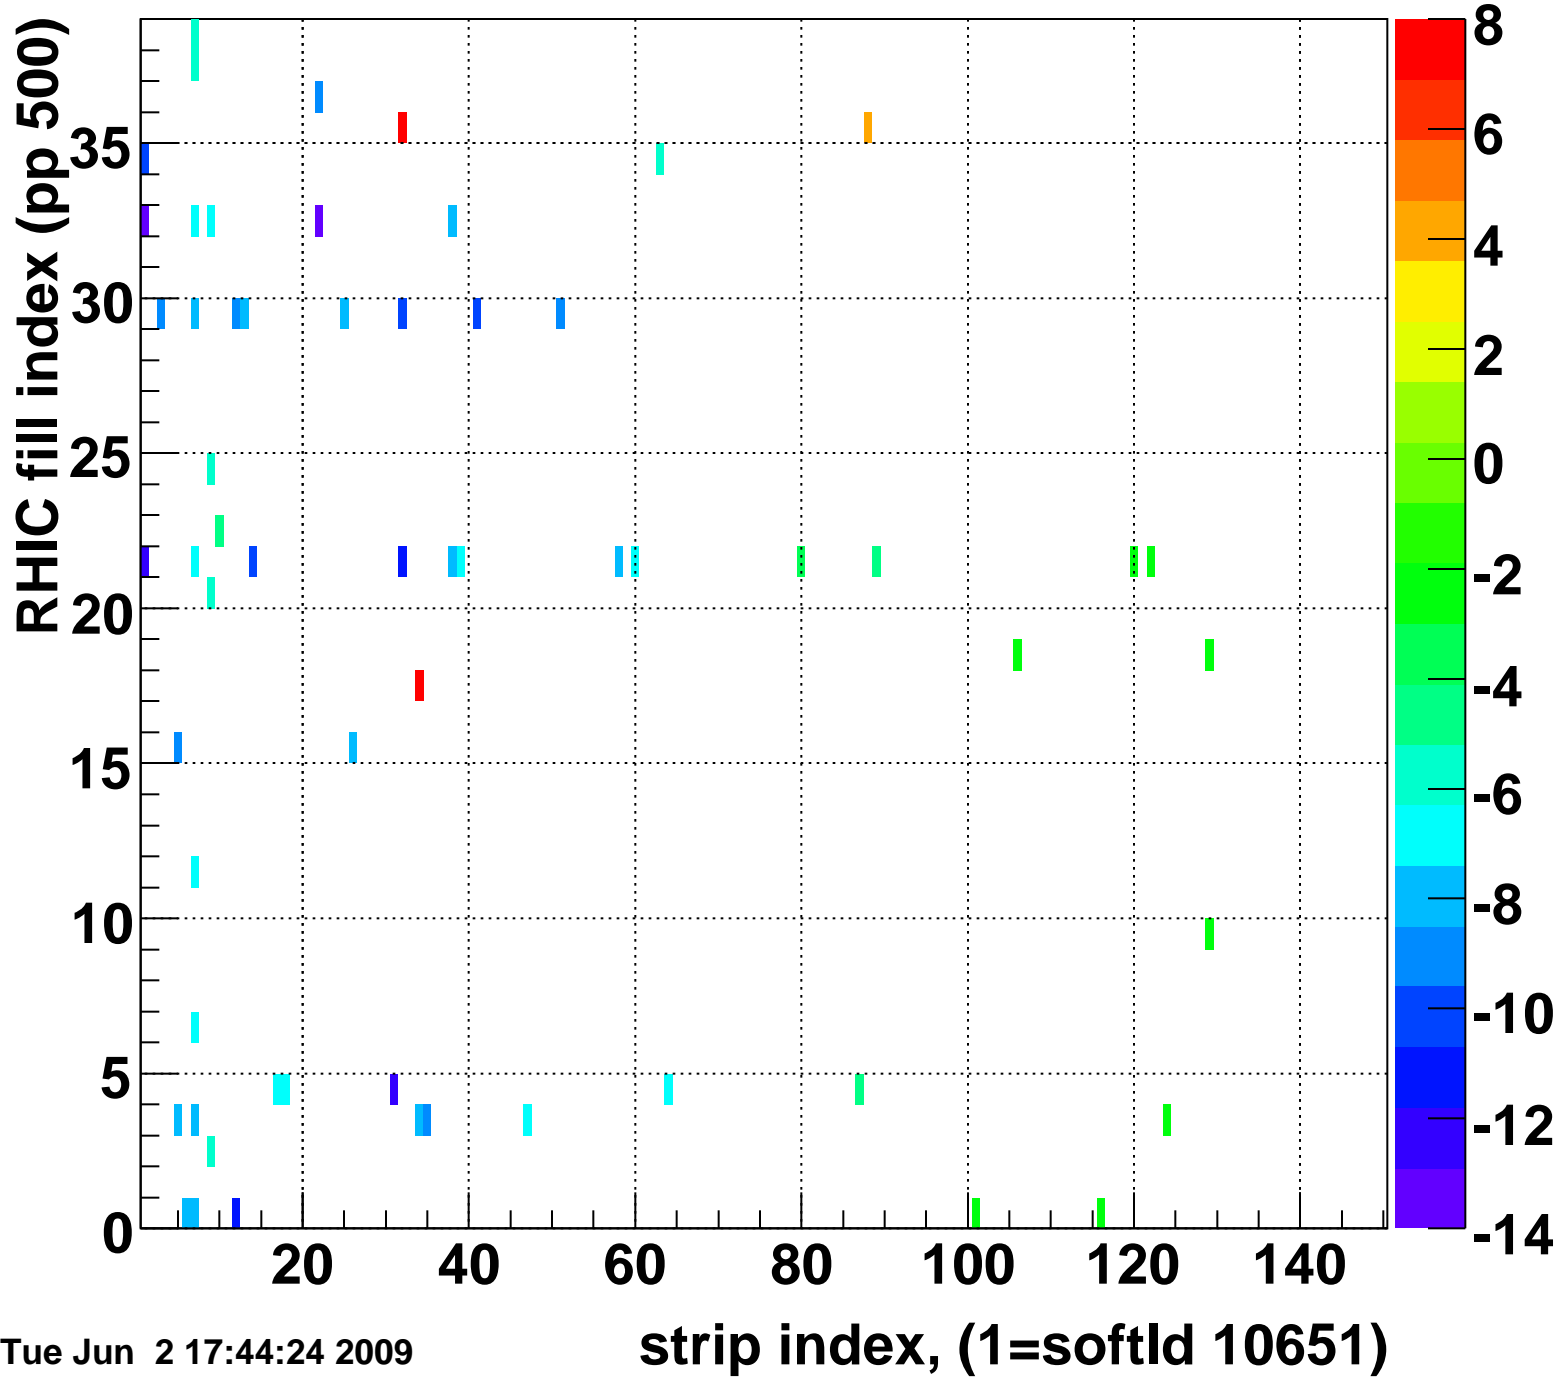

Rms of ped residuum (ADC), BSMDE mod=72, good strips

Entries 5551

Tue Jun 2 17:44:24 2009

Bad strips (color=error bits), BSMDE mod=72

Entries 299

Tue Jun 2 17:44:24 2009

Mpv of ped residuum (ADC), BSMDP mod=72, good strips

Entries 60

Tue Jun 2 17:44:24 2009

Rms of ped residuum (ADC), BSMDP mod=72, good strips

Entries 5547

Tue Jun 2 17:44:24 2009

Bad strips (color=error bits), BSMDE mod=72

Entries 303

Tue Jun 2 17:44:25 2009