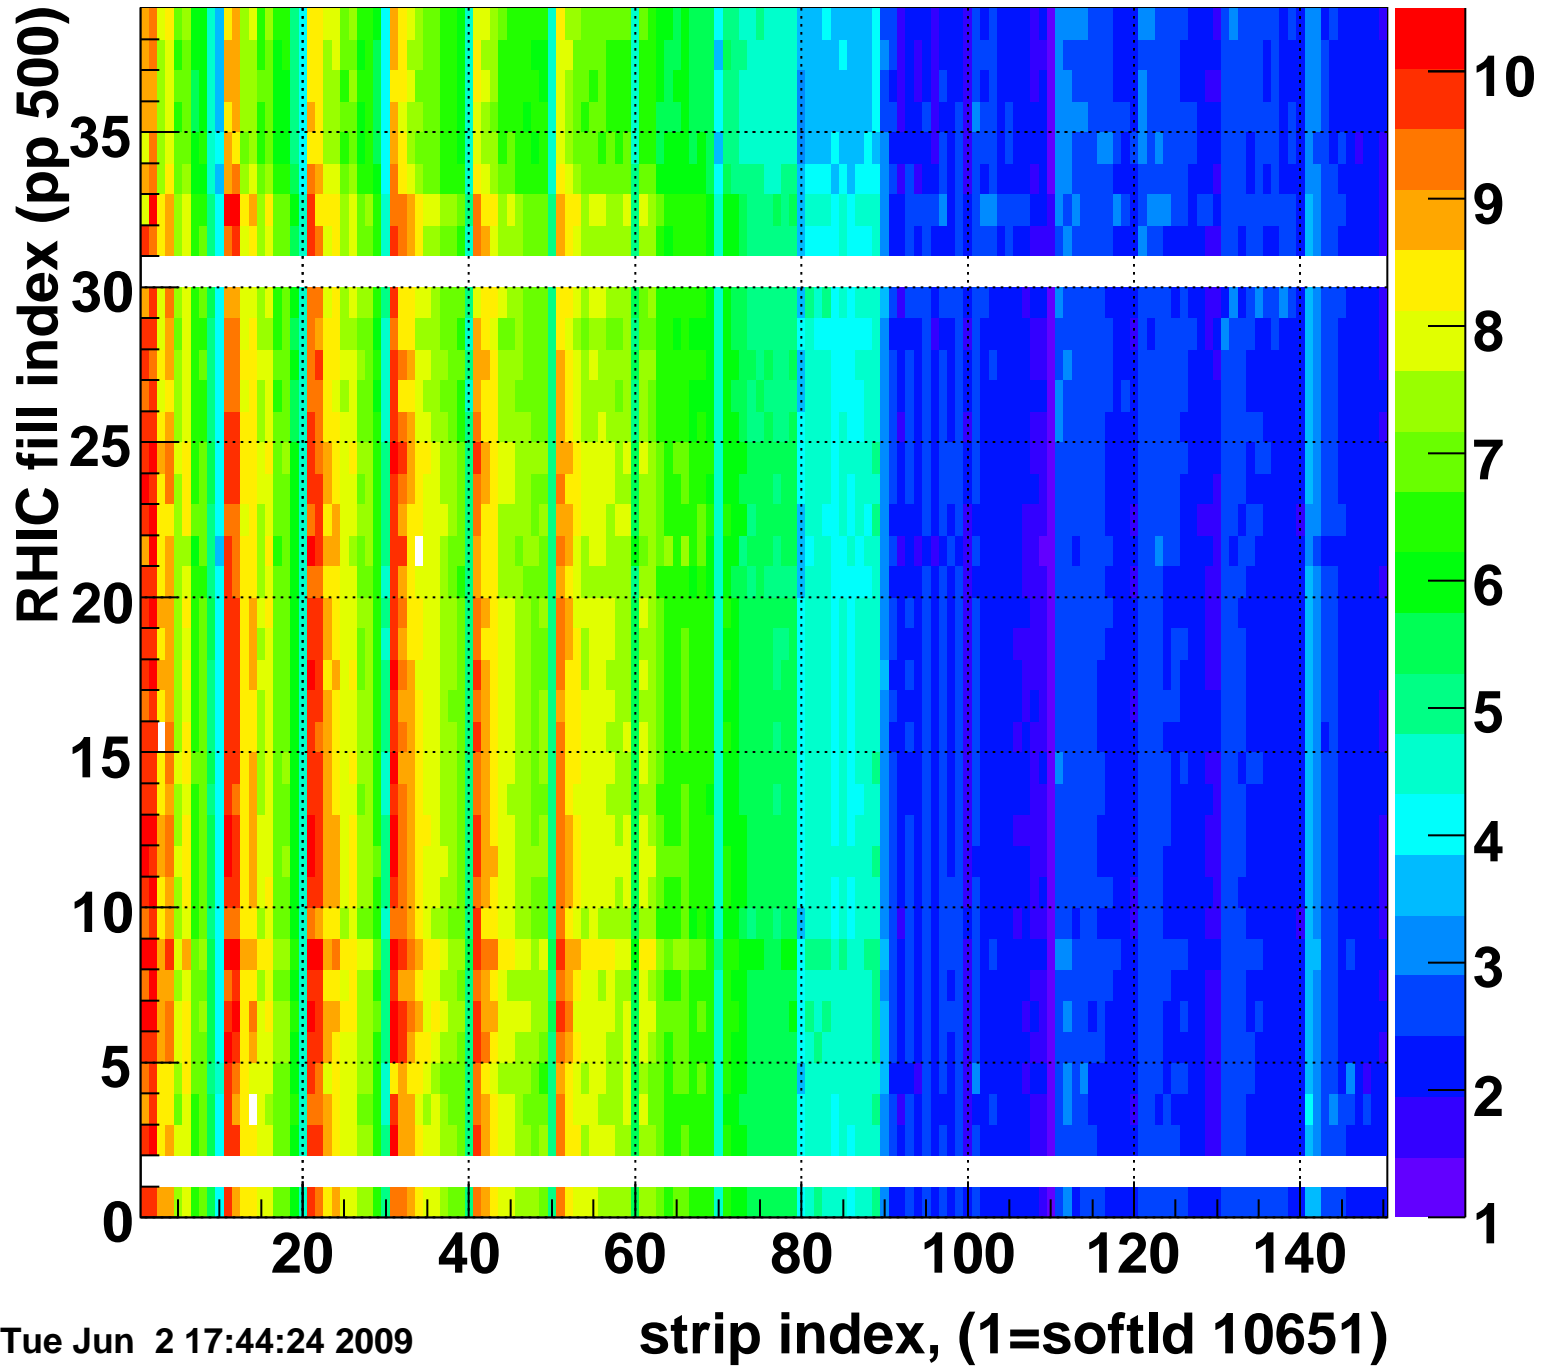

Rms of ped residuum (ADC), BSMDE mod=72, good strips

Entries 5551

Tue Jun 2 17:44:24 2009

Bad strips (color=error bits), BSMDE mod=72

Entries 299

Tue Jun 2 17:44:24 2009

Mpv of ped residuum (ADC), BSMDP mod=72, good strips

Entries 60

Tue Jun 2 17:44:24 2009

Rms of ped residuum (ADC), BSMDP mod=72, good strips

Entries 5547

Tue Jun 2 17:44:24 2009

Bad strips (color=error bits), BSMDE mod=72

Entries 303

Tue Jun 2 17:44:25 2009