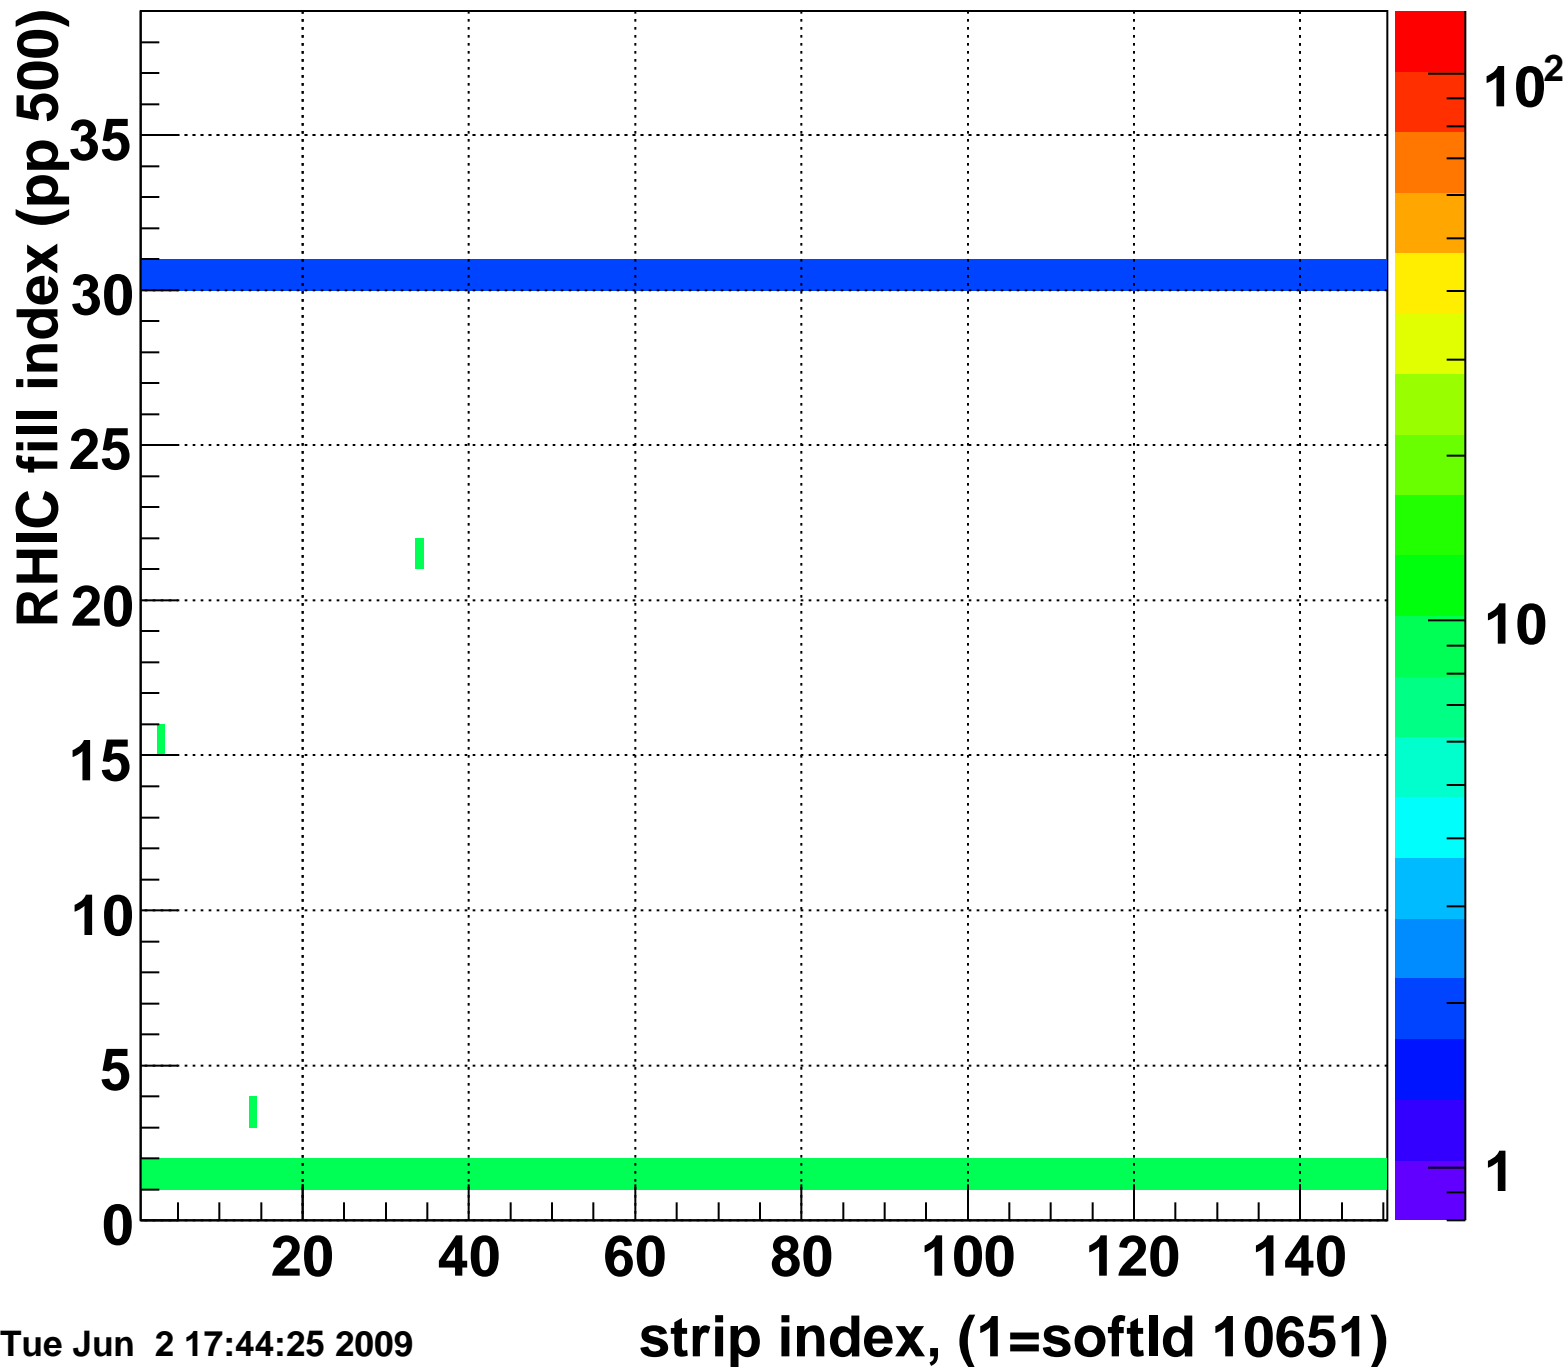

Rms of ped residuum (ADC), BSMDE mod=72, good strips

Entries 5551

Tue Jun 2 17:44:24 2009

Bad strips (color=error bits), BSMDE mod=72

Entries 299

Tue Jun 2 17:44:24 2009

Mpv of ped residuum (ADC), BSMDP mod=72, good strips

Entries 60

Tue Jun 2 17:44:24 2009

Rms of ped residuum (ADC), BSMDP mod=72, good strips

Entries 5547

Tue Jun 2 17:44:24 2009

Bad strips (color=error bits), BSMDE mod=72

Entries 303

Tue Jun 2 17:44:25 2009