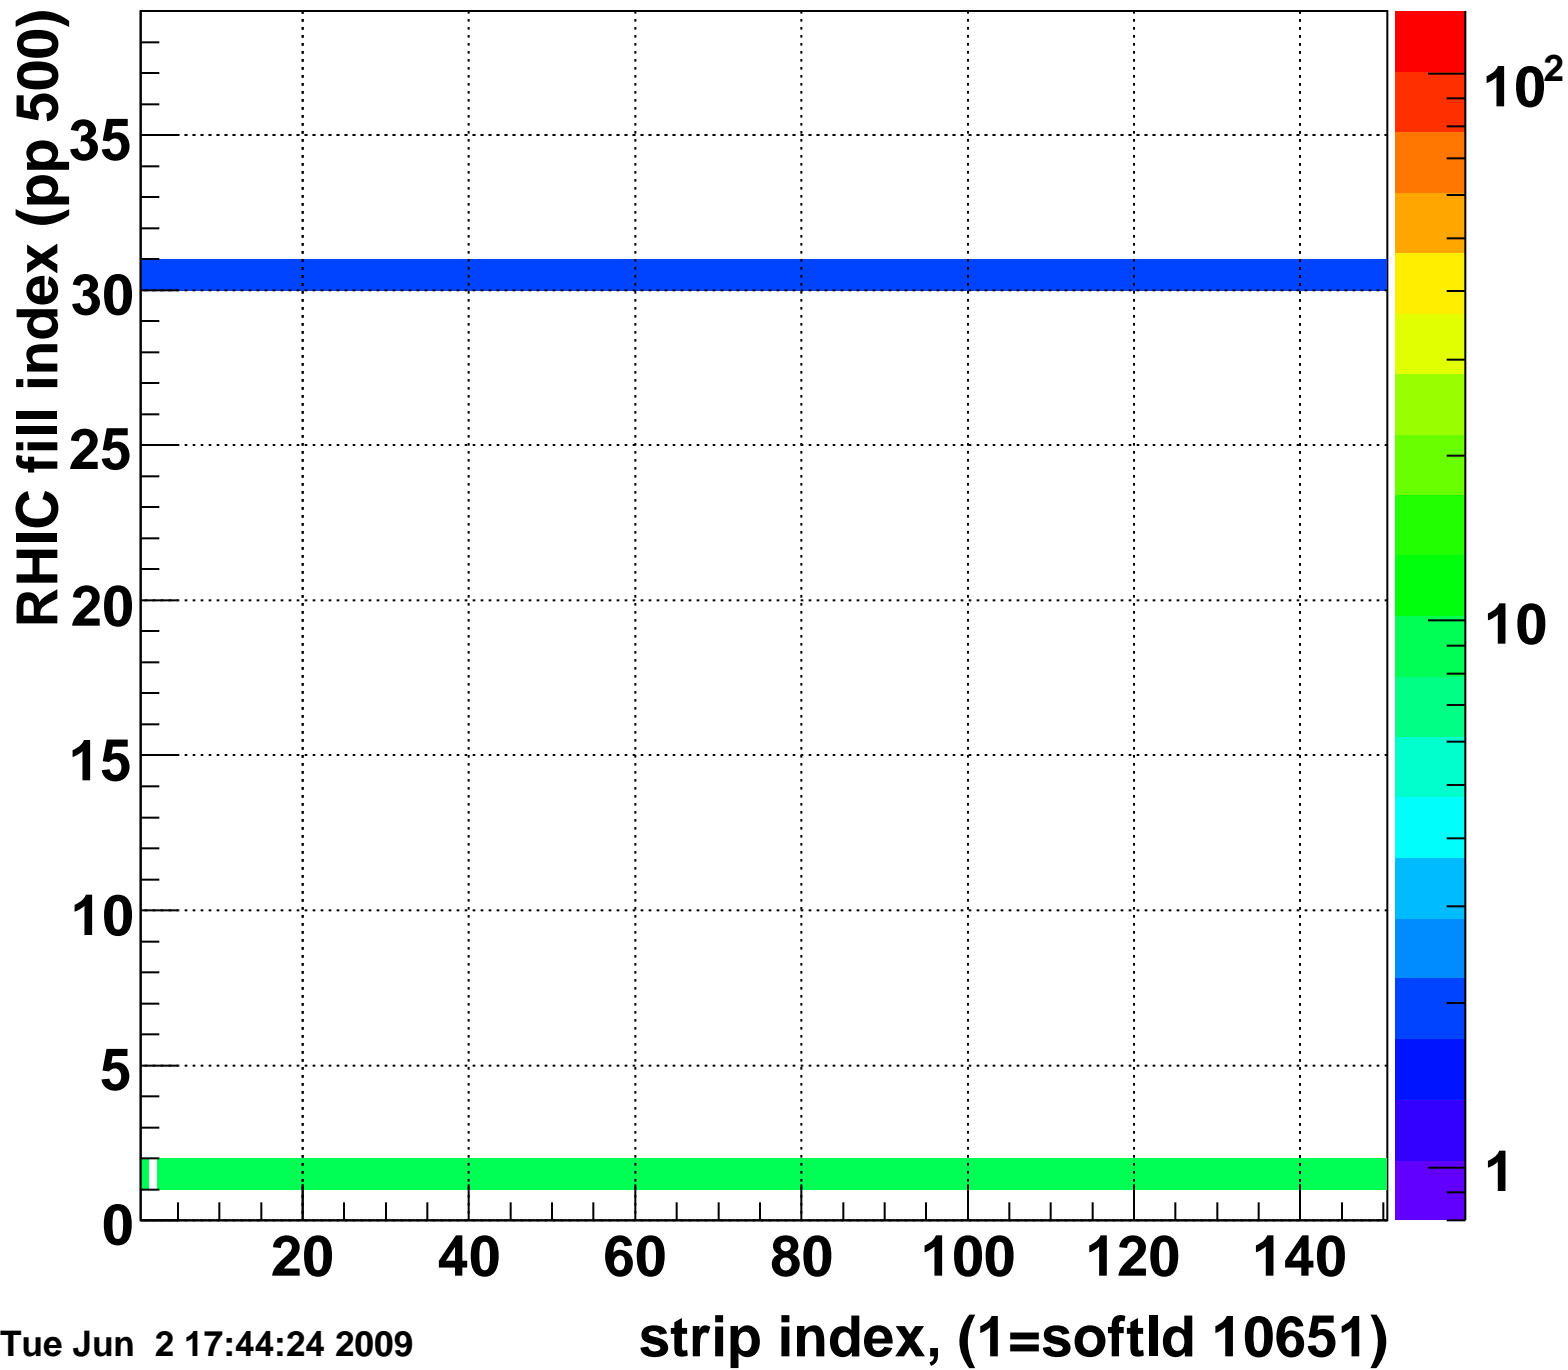

Rms of ped residuum (ADC), BSMDE mod=72, good strips

Entries 5551

Tue Jun 2 17:44:24 2009

Bad strips (color=error bits), BSMDE mod=72

Entries 299

Tue Jun 2 17:44:24 2009

Mpv of ped residuum (ADC), BSMDP mod=72, good strips

Entries 60

Tue Jun 2 17:44:24 2009

Rms of ped residuum (ADC), BSMDP mod=72, good strips

Entries 5547

Tue Jun 2 17:44:24 2009

Bad strips (color=error bits), BSMDE mod=72

Entries 303

Tue Jun 2 17:44:25 2009