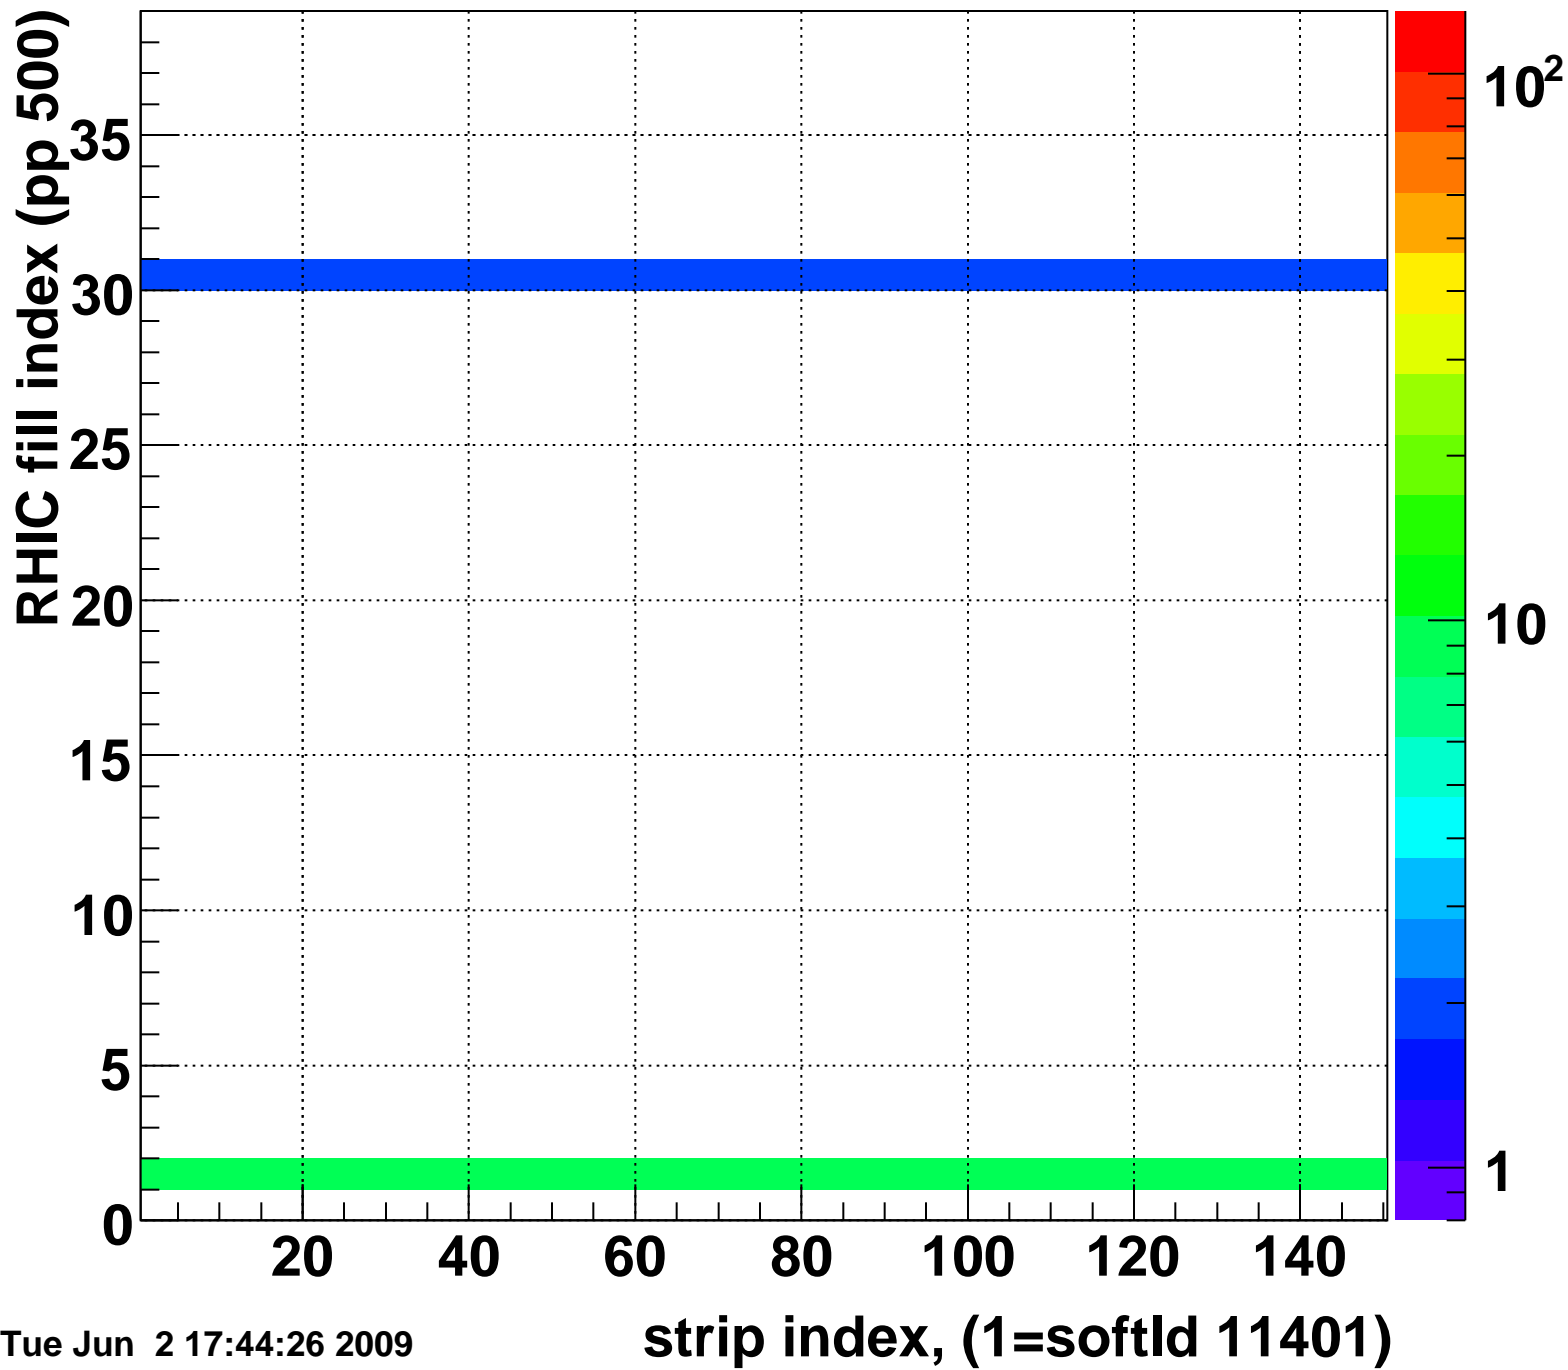

Rms of ped residuum (ADC), BSMDE mod=77, good strips

Entries 5550

Tue Jun 2 17:44:26 2009

Bad strips (color=error bits), BSMDE mod=77

Entries 300

Tue Jun 2 17:44:26 2009

Mpv of ped residuum (ADC), BSMDP mod=77, good strips

Entries 617

Rms of ped residuum (ADC), BSMDP mod=77, good strips

Entries 5550

Tue Jun 2 17:44:26 2009

Bad strips (color=error bits), BSMDE mod=77

Entries 300

Tue Jun 2 17:44:26 2009