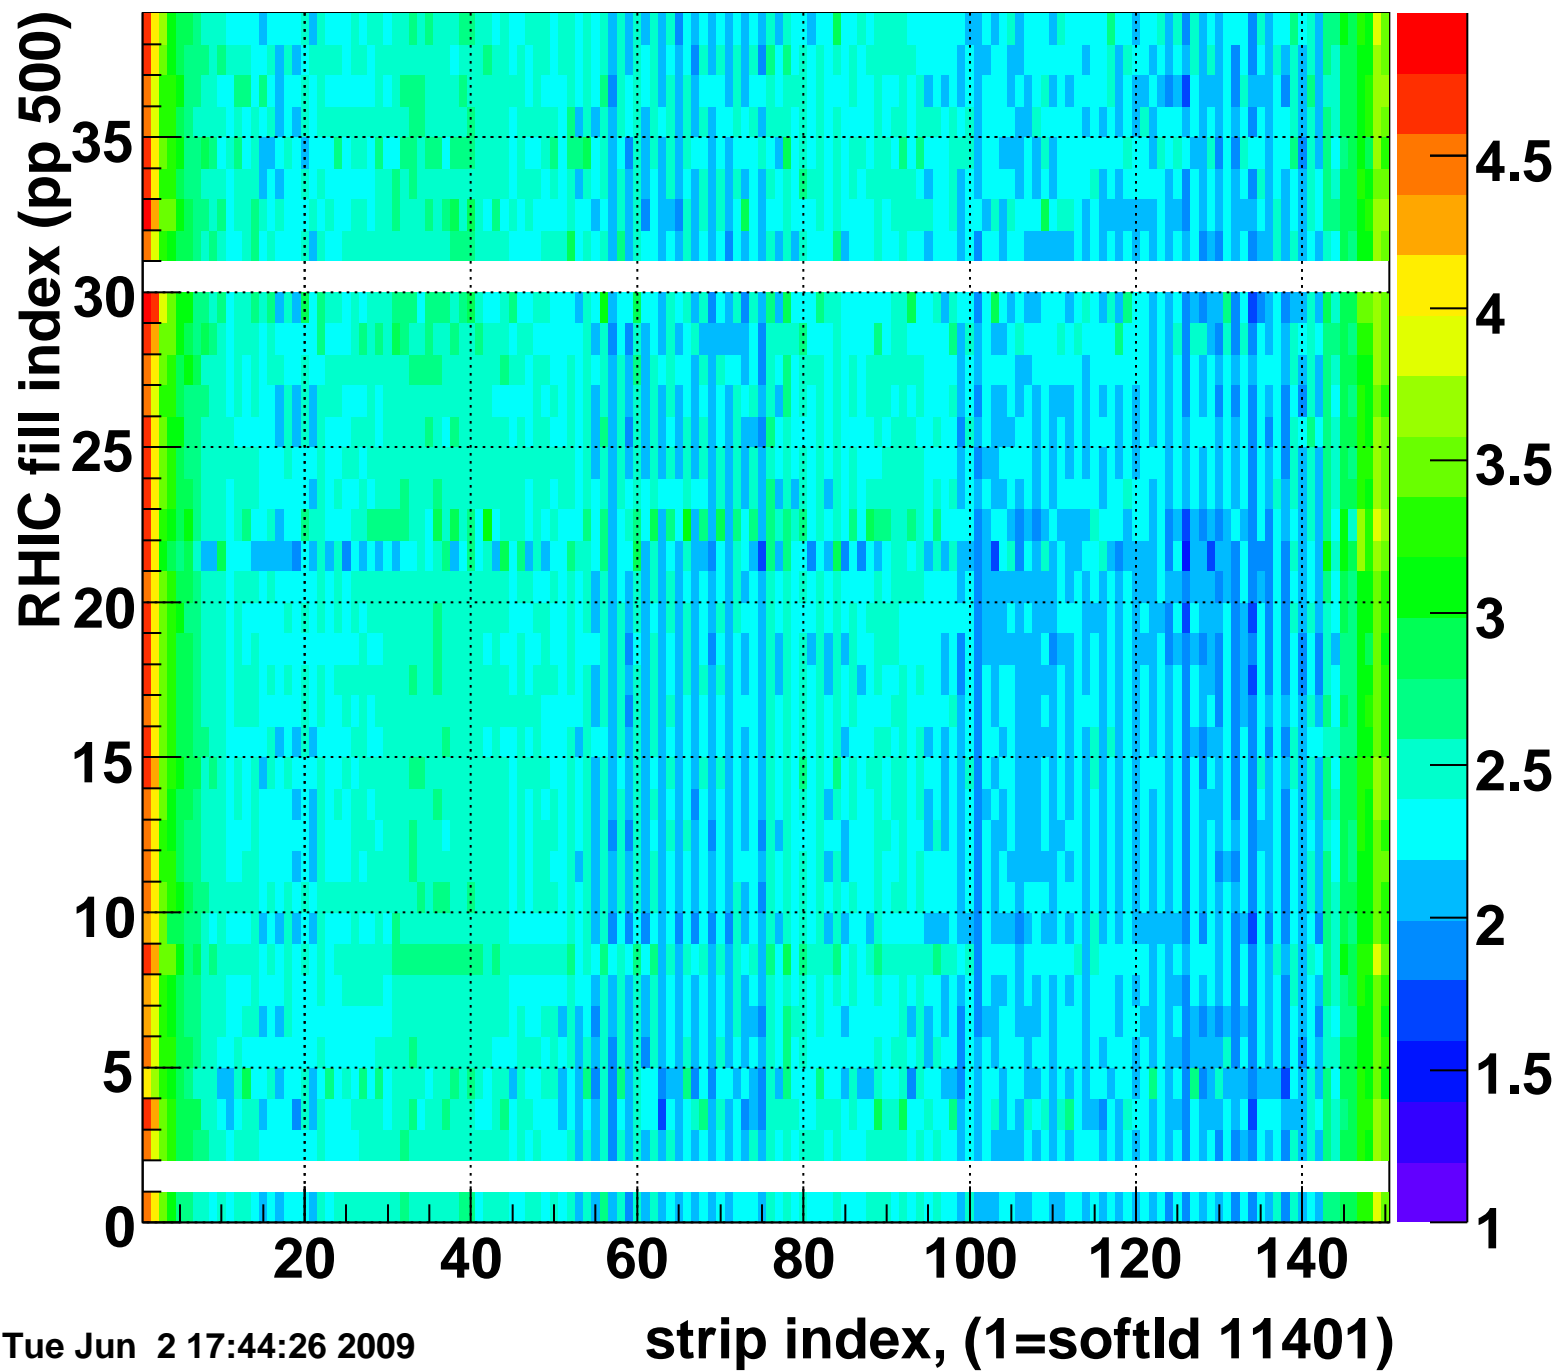

Rms of ped residuum (ADC), BSMDE mod=77, good strips

Entries 5550

Tue Jun 2 17:44:26 2009

Bad strips (color=error bits), BSMDE mod=77

Entries 300

Tue Jun 2 17:44:26 2009

Mpv of ped residuum (ADC), BSMDP mod=77, good strips

Entries 617

Rms of ped residuum (ADC), BSMDP mod=77, good strips

Entries 5550

Tue Jun 2 17:44:26 2009

Bad strips (color=error bits), BSMDE mod=77

Entries 300

Tue Jun 2 17:44:26 2009