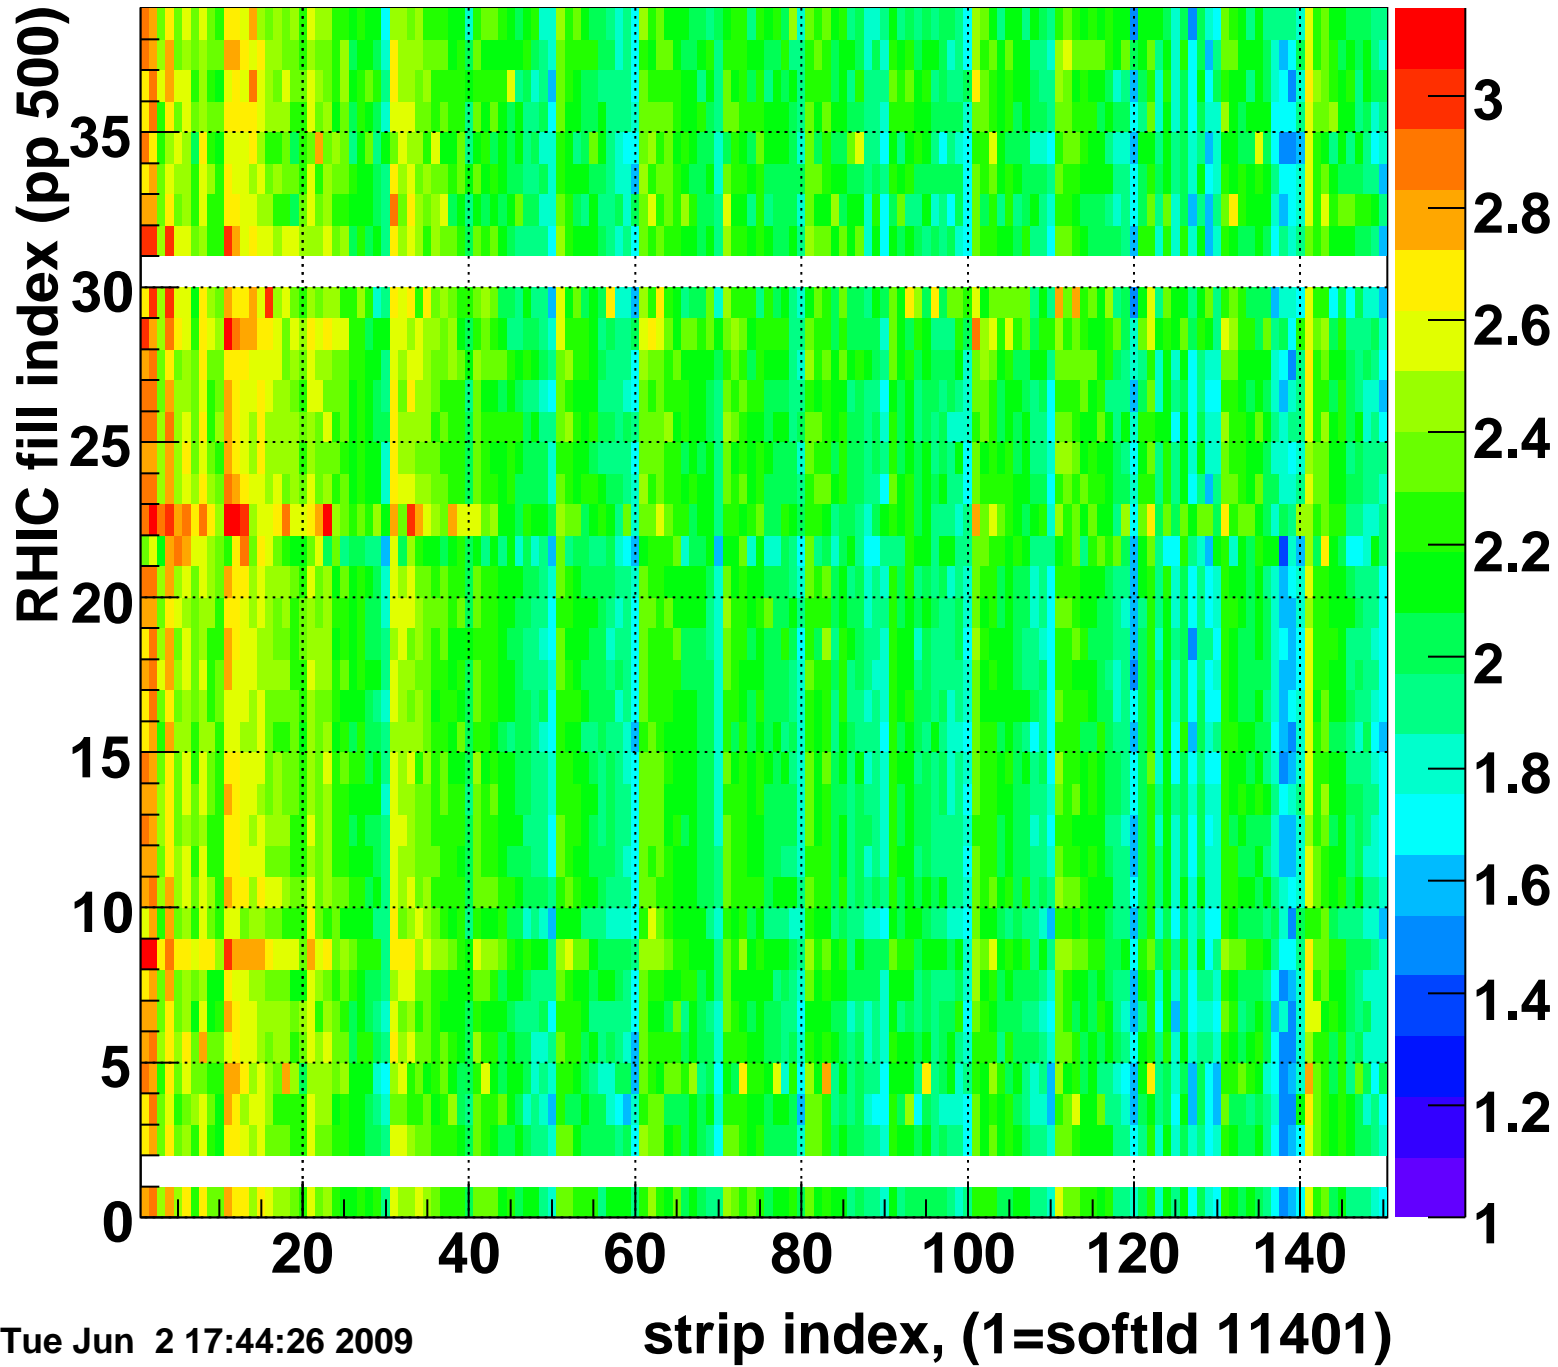

Rms of ped residuum (ADC), BSMDE mod=77, good strips

Entries 5550

Tue Jun 2 17:44:26 2009

Bad strips (color=error bits), BSMDE mod=77

Entries 300

Tue Jun 2 17:44:26 2009

Mpv of ped residuum (ADC), BSMDP mod=77, good strips

Entries 617

Rms of ped residuum (ADC), BSMDP mod=77, good strips

Entries 5550

Tue Jun 2 17:44:26 2009

Bad strips (color=error bits), BSMDE mod=77

Entries 300

Tue Jun 2 17:44:26 2009