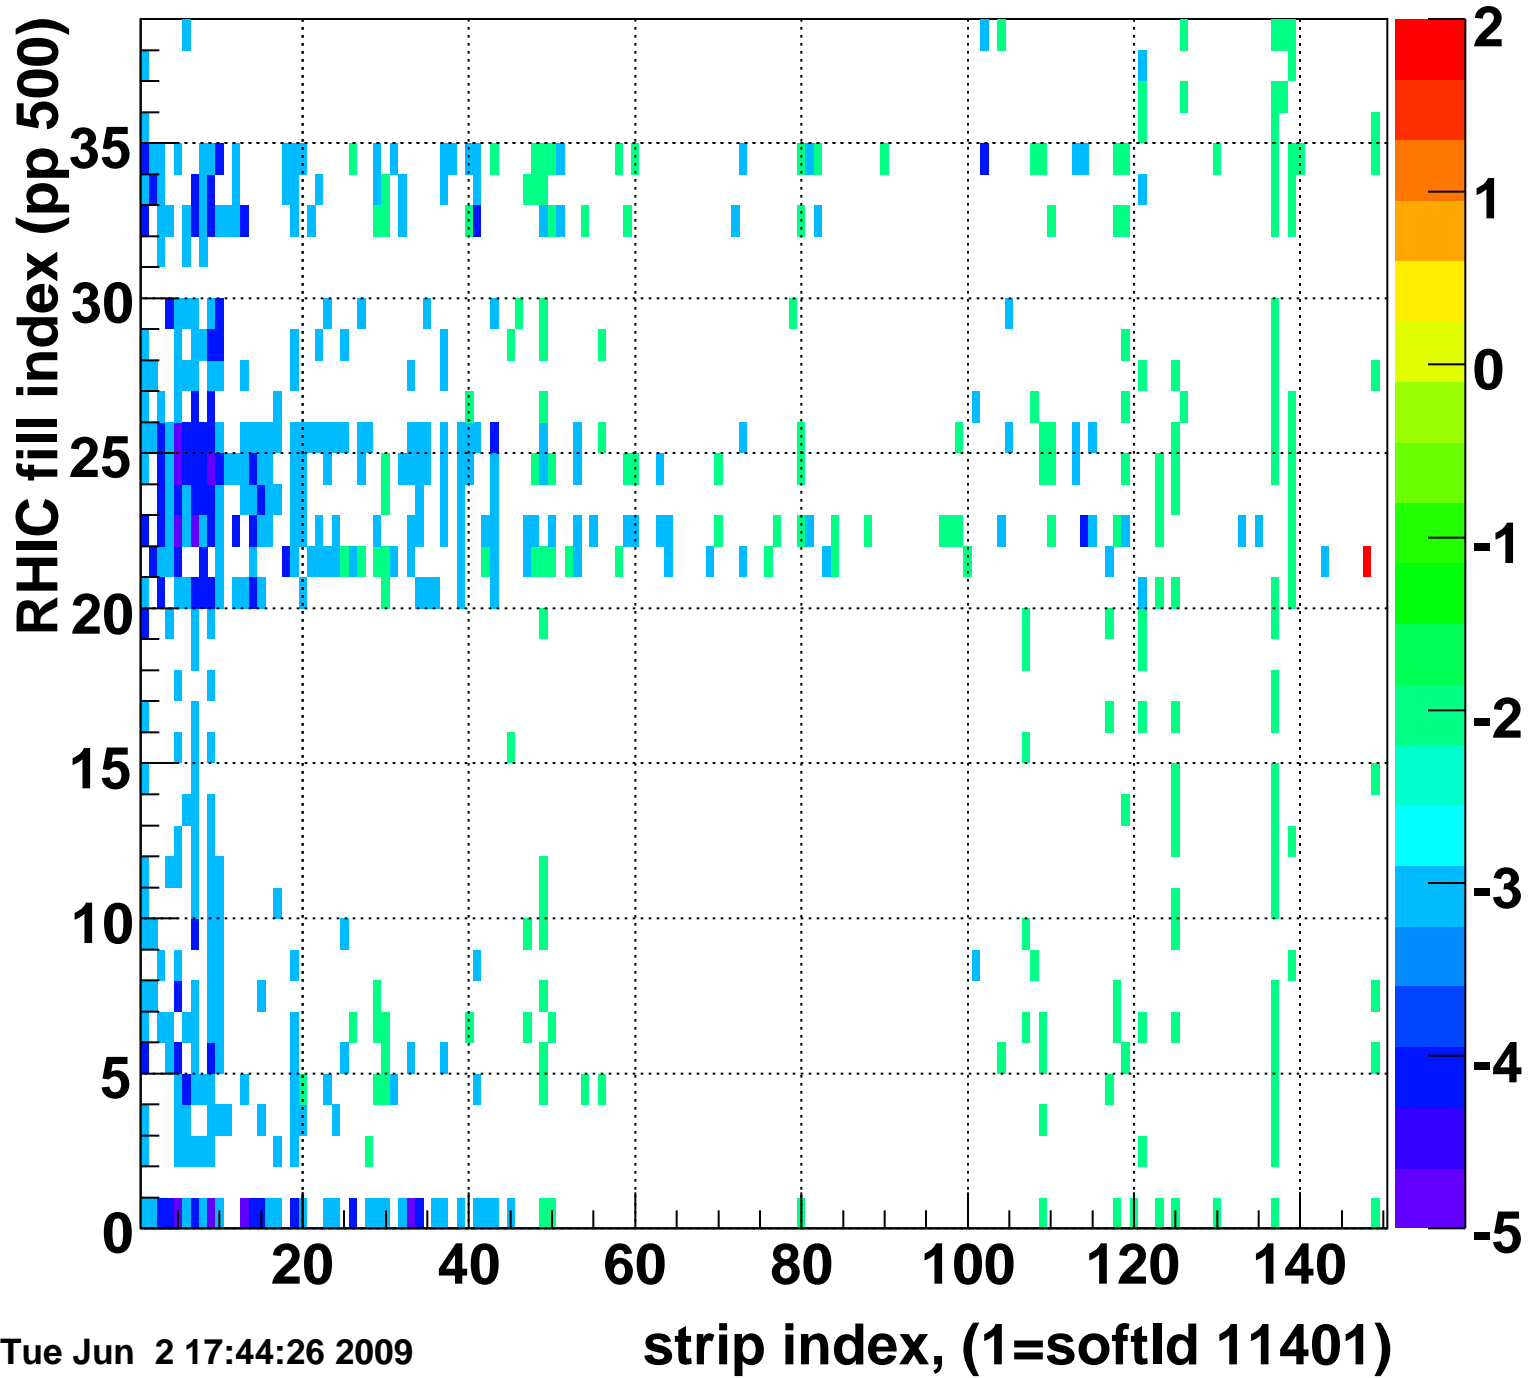

Rms of ped residuum (ADC), BSMDE mod=77, good strips

Entries 5550

Tue Jun 2 17:44:26 2009

Bad strips (color=error bits), BSMDE mod=77

Entries 300

Tue Jun 2 17:44:26 2009

Mpv of ped residuum (ADC), BSMDP mod=77, good strips

Entries 617

Rms of ped residuum (ADC), BSMDP mod=77, good strips

Entries 5550

Tue Jun 2 17:44:26 2009

Bad strips (color=error bits), BSMDE mod=77

Entries 300

Tue Jun 2 17:44:26 2009