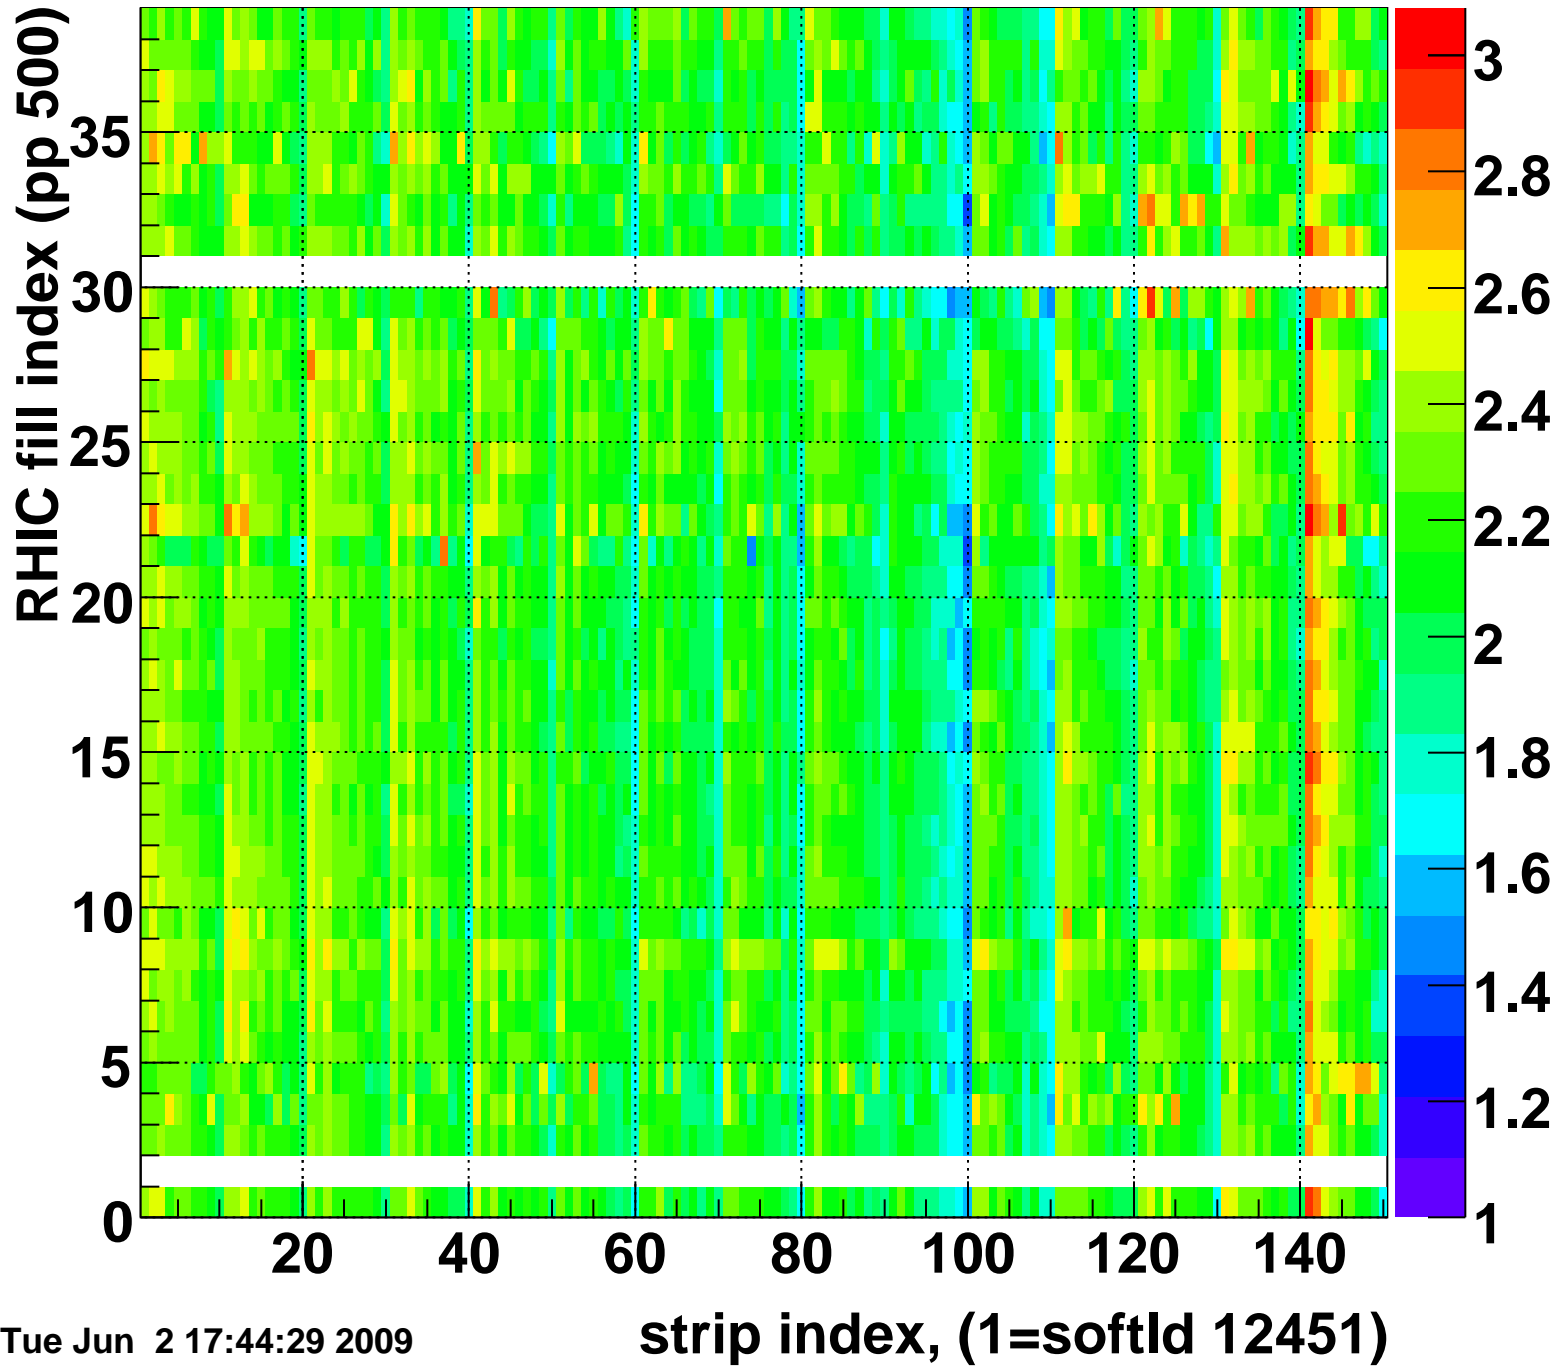

Rms of ped residuum (ADC), BSMDE mod=84, good strips

Entries 5550

Tue Jun 2 17:44:29 2009

Bad strips (color=error bits), BSMDE mod=84

Entries 300

Tue Jun 2 17:44:29 2009

Mpv of ped residuum (ADC), BSMDP mod=84, good strips

Entries 412

Tue Jun 2 17:44:29 2009

Rms of ped residuum (ADC), BSMDP mod=84, good strips

Entries 5550

Tue Jun 2 17:44:29 2009

Bad strips (color=error bits), BSMDE mod=84

Entries 300

Tue Jun 2 17:44:29 2009