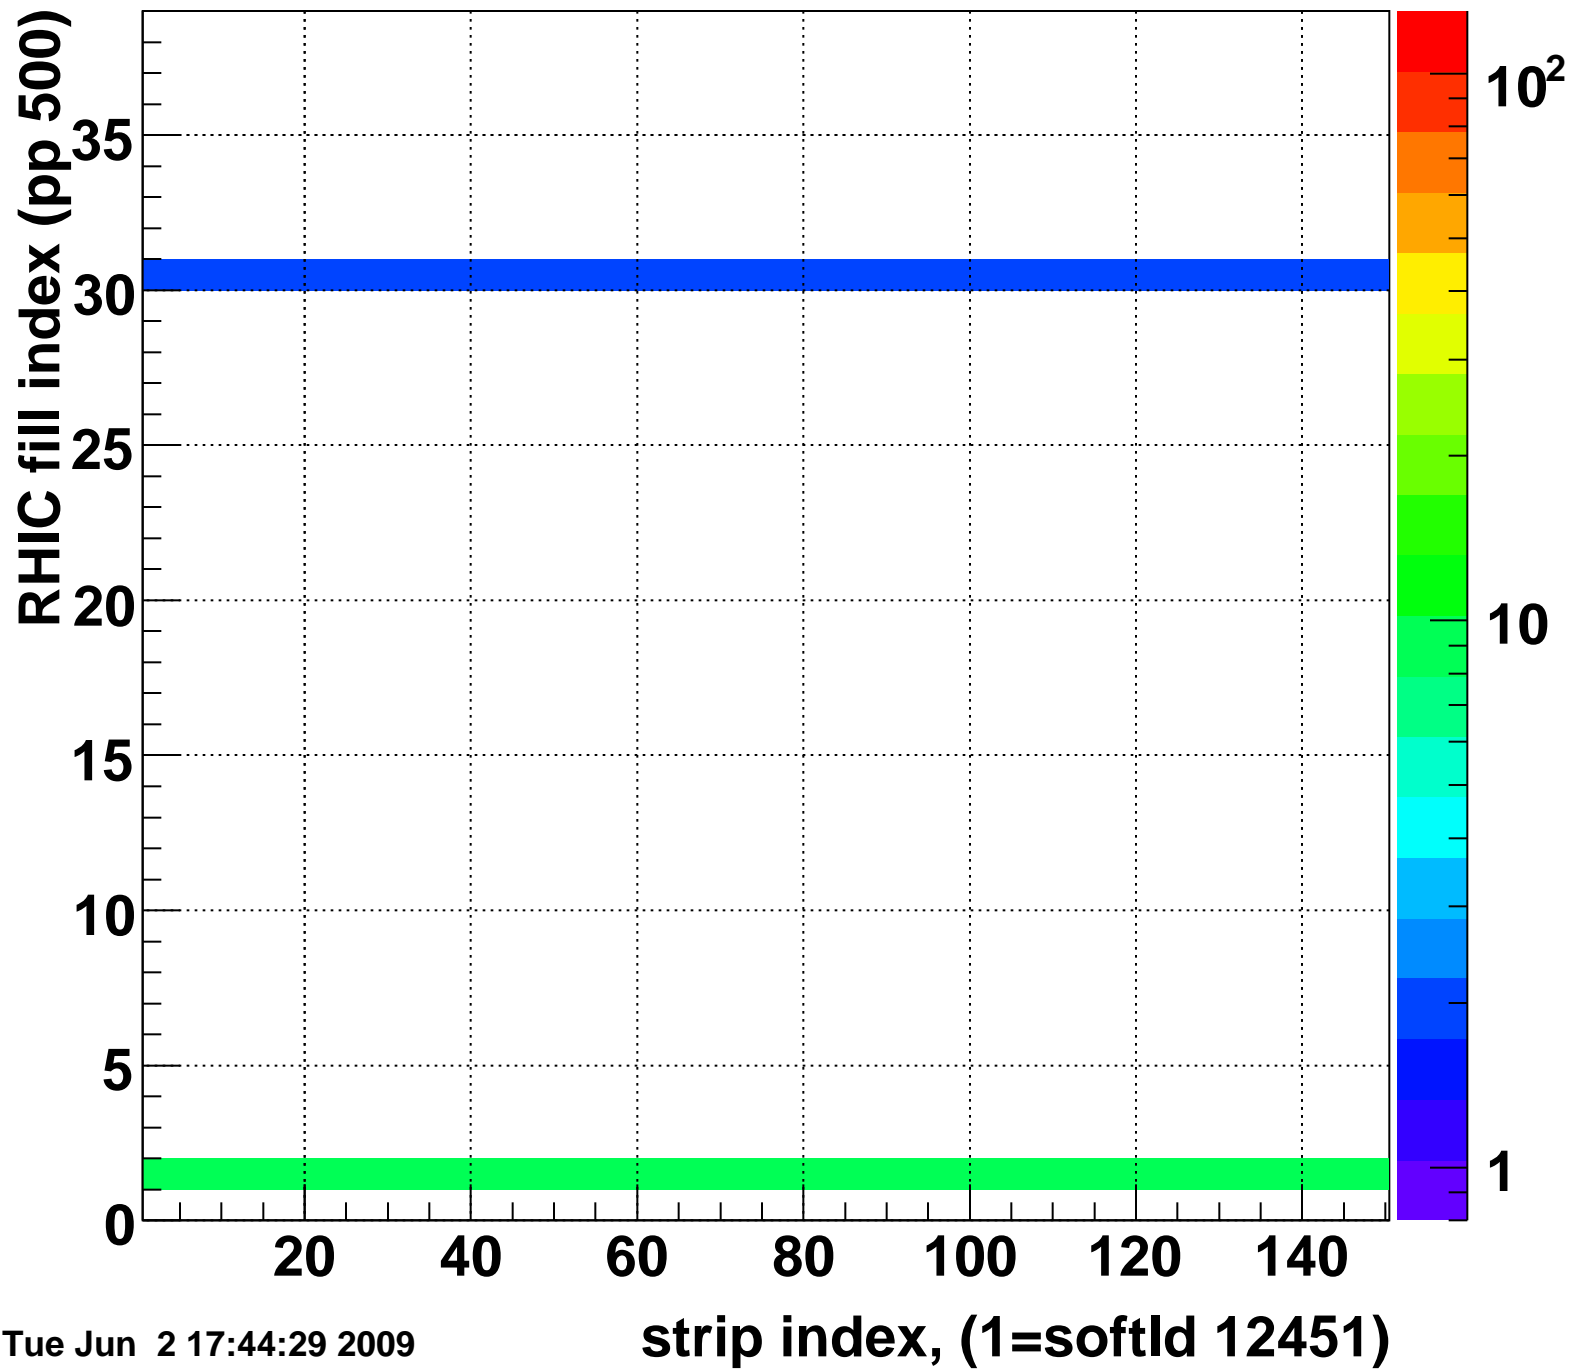

Rms of ped residuum (ADC), BSMDE mod=84, good strips

Entries 5550

Tue Jun 2 17:44:29 2009

Bad strips (color=error bits), BSMDE mod=84

Entries 300

Tue Jun 2 17:44:29 2009

Mpv of ped residuum (ADC), BSMDP mod=84, good strips

Entries 412

Tue Jun 2 17:44:29 2009

Rms of ped residuum (ADC), BSMDP mod=84, good strips

Entries 5550

Tue Jun 2 17:44:29 2009

Bad strips (color=error bits), BSMDE mod=84

Entries 300

Tue Jun 2 17:44:29 2009