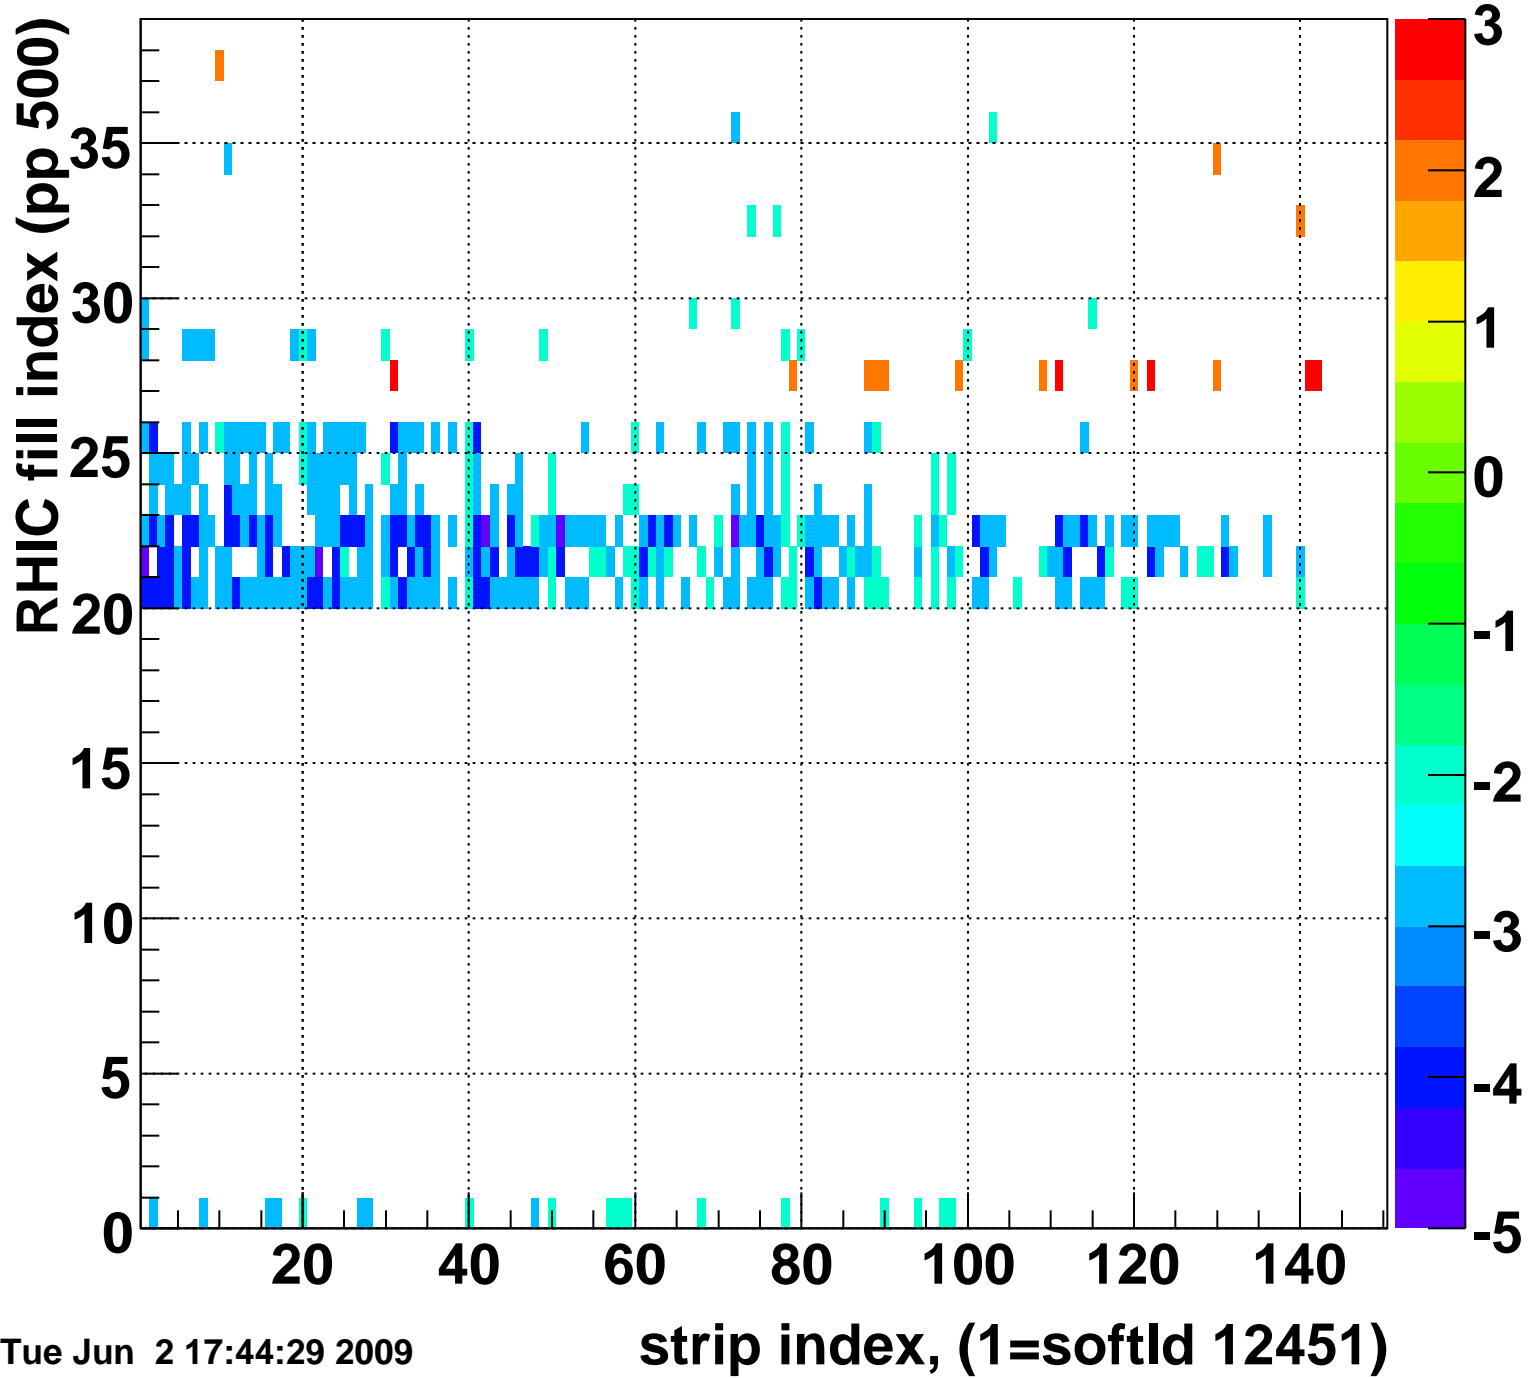

Rms of ped residuum (ADC), BSMDE mod=84, good strips

Entries 5550

Tue Jun 2 17:44:29 2009

Bad strips (color=error bits), BSMDE mod=84

Entries 300

Tue Jun 2 17:44:29 2009

Mpv of ped residuum (ADC), BSMDP mod=84, good strips

Entries 412

Tue Jun 2 17:44:29 2009

Rms of ped residuum (ADC), BSMDP mod=84, good strips

Entries 5550

Tue Jun 2 17:44:29 2009

Bad strips (color=error bits), BSMDE mod=84

Entries 300

Tue Jun 2 17:44:29 2009