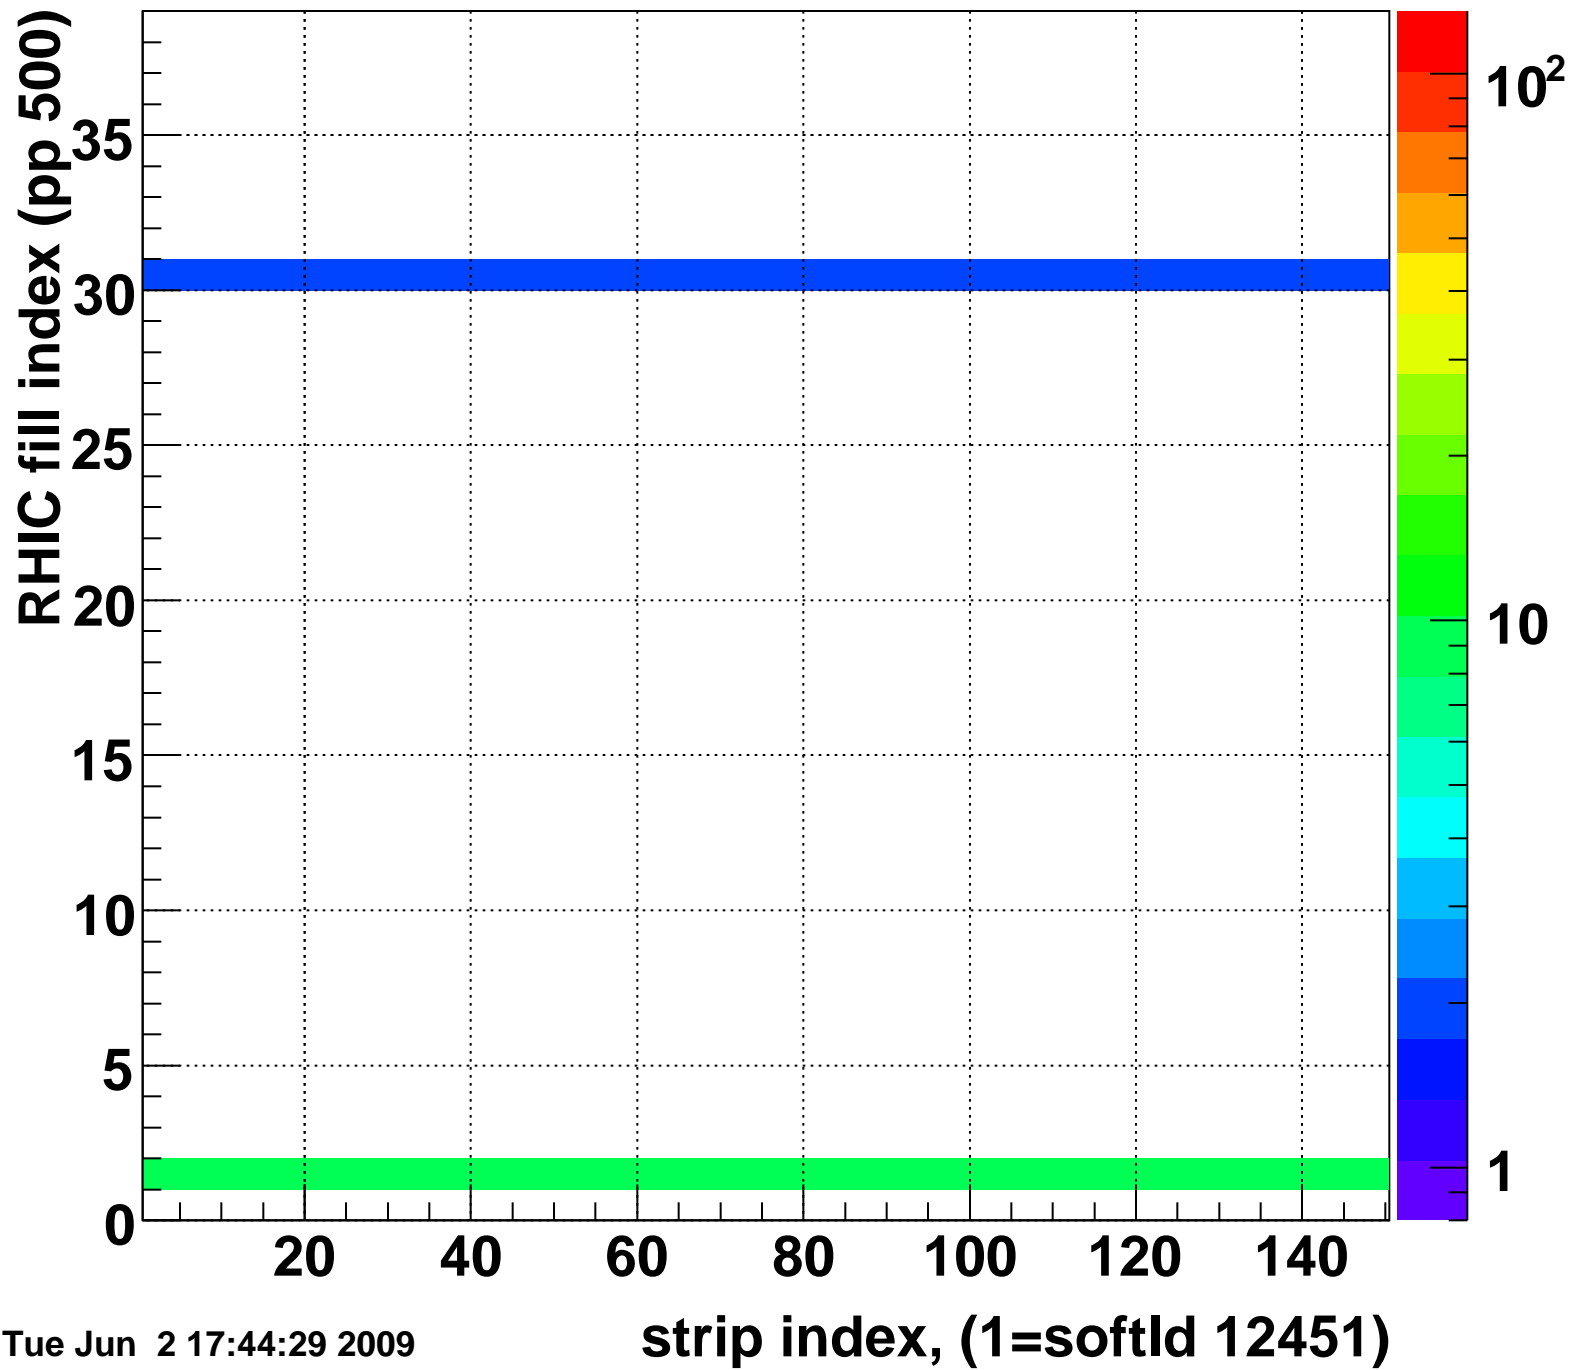

Rms of ped residuum (ADC), BSMDE mod=84, good strips

Entries 5550

Tue Jun 2 17:44:29 2009

Bad strips (color=error bits), BSMDE mod=84

Entries 300

Tue Jun 2 17:44:29 2009

Mpv of ped residuum (ADC), BSMDP mod=84, good strips

Entries 412

Tue Jun 2 17:44:29 2009

Rms of ped residuum (ADC), BSMDP mod=84, good strips

Entries 5550

Tue Jun 2 17:44:29 2009

Bad strips (color=error bits), BSMDE mod=84

Entries 300

Tue Jun 2 17:44:29 2009