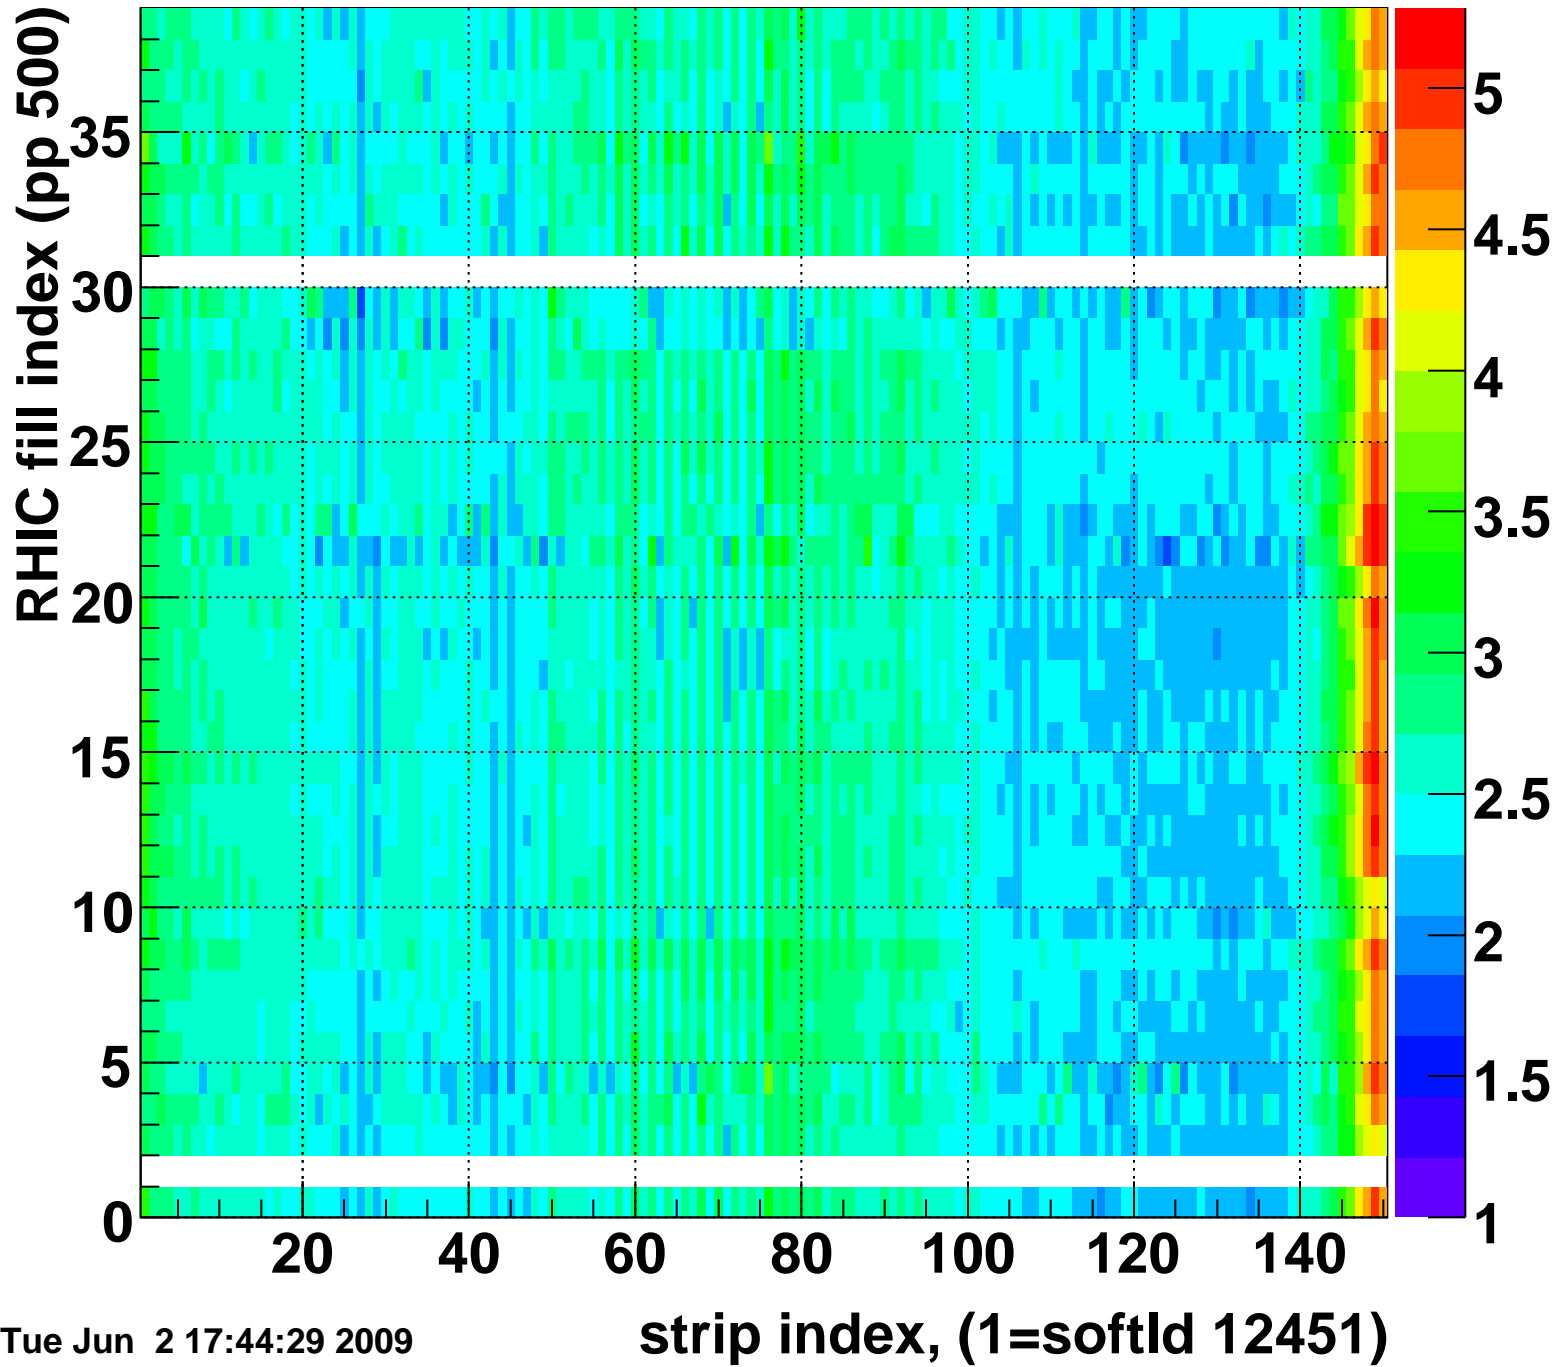

Rms of ped residuum (ADC), BSMDE mod=84, good strips

Entries 5550

Tue Jun 2 17:44:29 2009

Bad strips (color=error bits), BSMDE mod=84

Entries 300

Tue Jun 2 17:44:29 2009

Mpv of ped residuum (ADC), BSMDP mod=84, good strips

Entries 412

Tue Jun 2 17:44:29 2009

Rms of ped residuum (ADC), BSMDP mod=84, good strips

Entries 5550

Tue Jun 2 17:44:29 2009

Bad strips (color=error bits), BSMDE mod=84

Entries 300

Tue Jun 2 17:44:29 2009