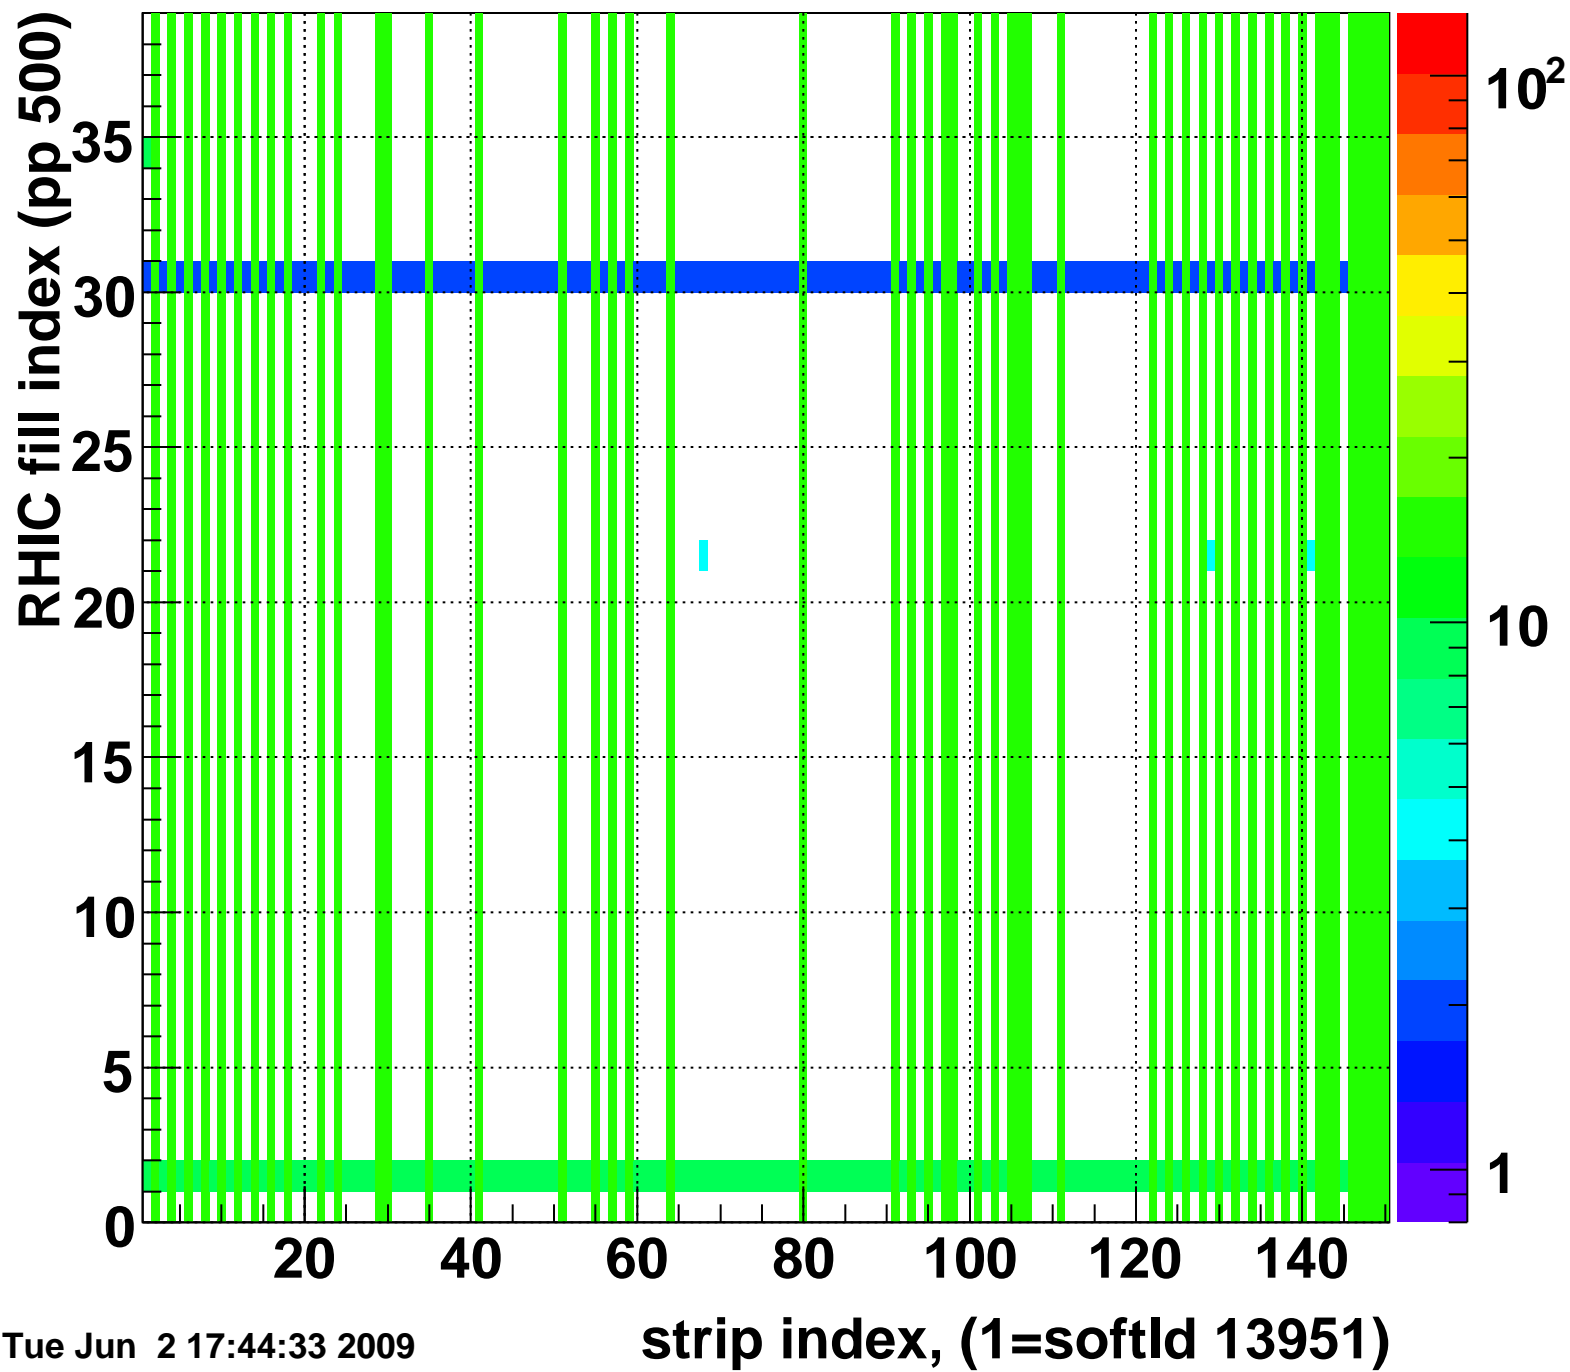

Mpv of ped residuum (ADC), BSMDE mod=94, good strips

Entries 244

Tue Jun 2 17:44:33 2009

Rms of ped residuum (ADC), BSMDE mod=94, good strips

Entries 3696

Tue Jun 2 17:44:33 2009

Bad strips (color=error bits), BSMDE mod=94

Entries 2154

Tue Jun 2 17:44:33 2009

Rms of ped residuum (ADC), BSMDP mod=94, good strips

Entries 4514

Tue Jun 2 17:44:33 2009

Bad strips (color=error bits), BSMDE mod=94

Entries 1336