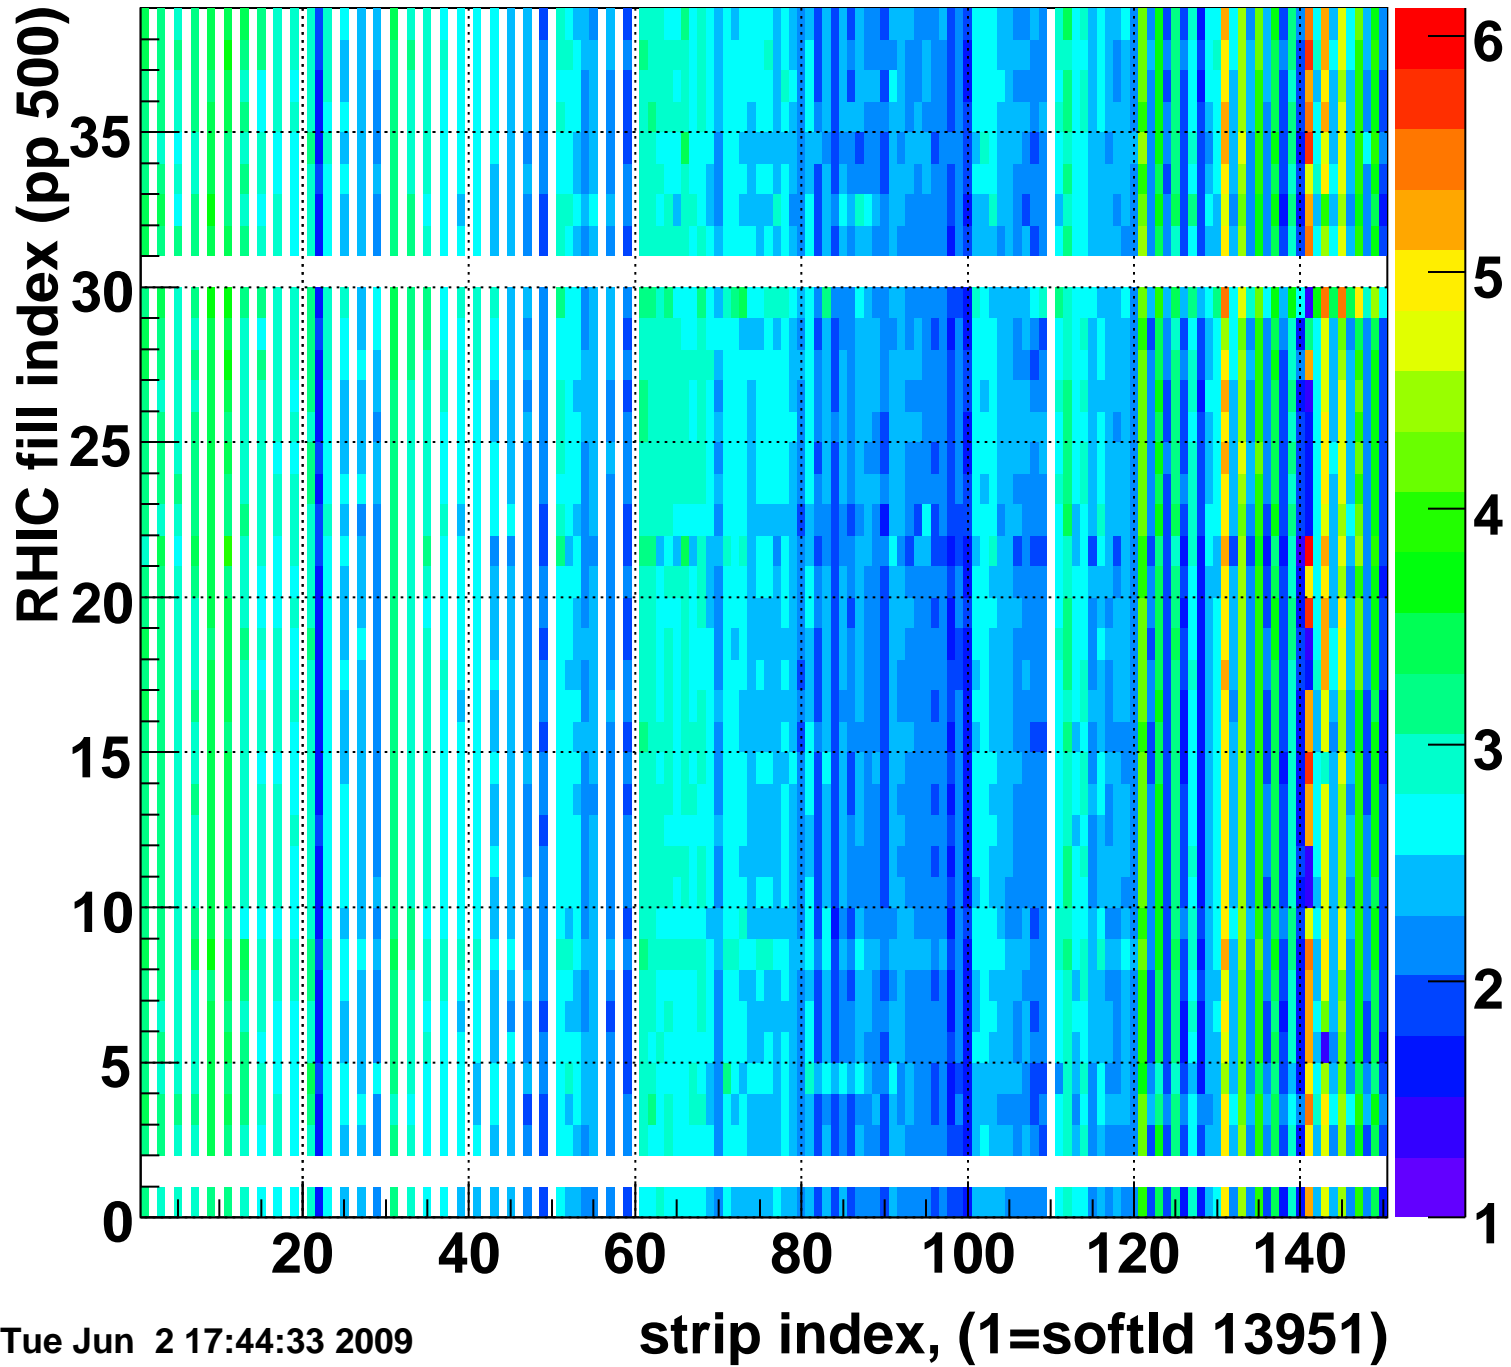

Mpv of ped residuum (ADC), BSMDE mod=94, good strips

Entries 244

Tue Jun 2 17:44:33 2009

Rms of ped residuum (ADC), BSMDE mod=94, good strips

Entries 3696

Tue Jun 2 17:44:33 2009

Bad strips (color=error bits), BSMDE mod=94

Entries 2154

Tue Jun 2 17:44:33 2009

Rms of ped residuum (ADC), BSMDP mod=94, good strips

Entries 4514

Tue Jun 2 17:44:33 2009

Bad strips (color=error bits), BSMDE mod=94

Entries 1336