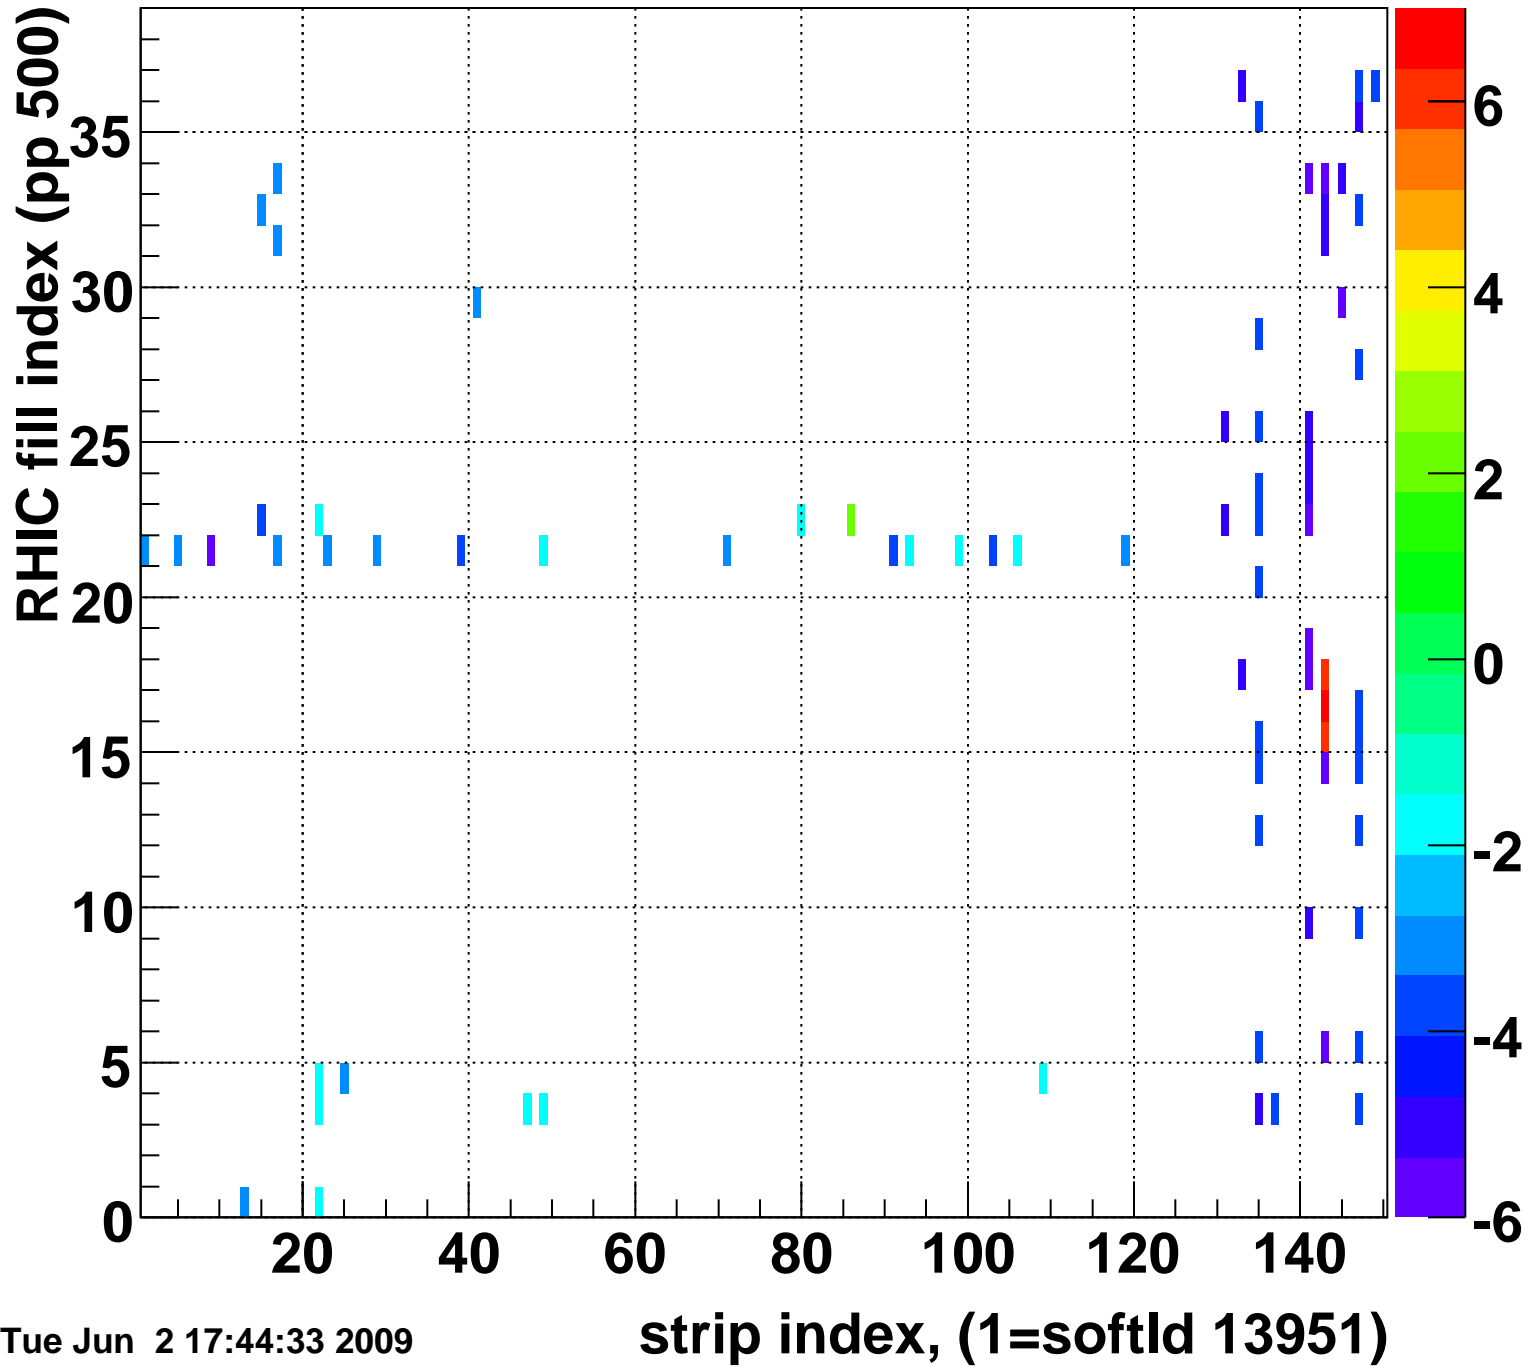

Mpv of ped residuum (ADC), BSMDE mod=94, good strips

Entries 244

Tue Jun 2 17:44:33 2009

Rms of ped residuum (ADC), BSMDE mod=94, good strips

Entries 3696

Tue Jun 2 17:44:33 2009

Bad strips (color=error bits), BSMDE mod=94

Entries 2154

Tue Jun 2 17:44:33 2009

Rms of ped residuum (ADC), BSMDP mod=94, good strips

Entries 4514

Tue Jun 2 17:44:33 2009

Bad strips (color=error bits), BSMDE mod=94

Entries 1336