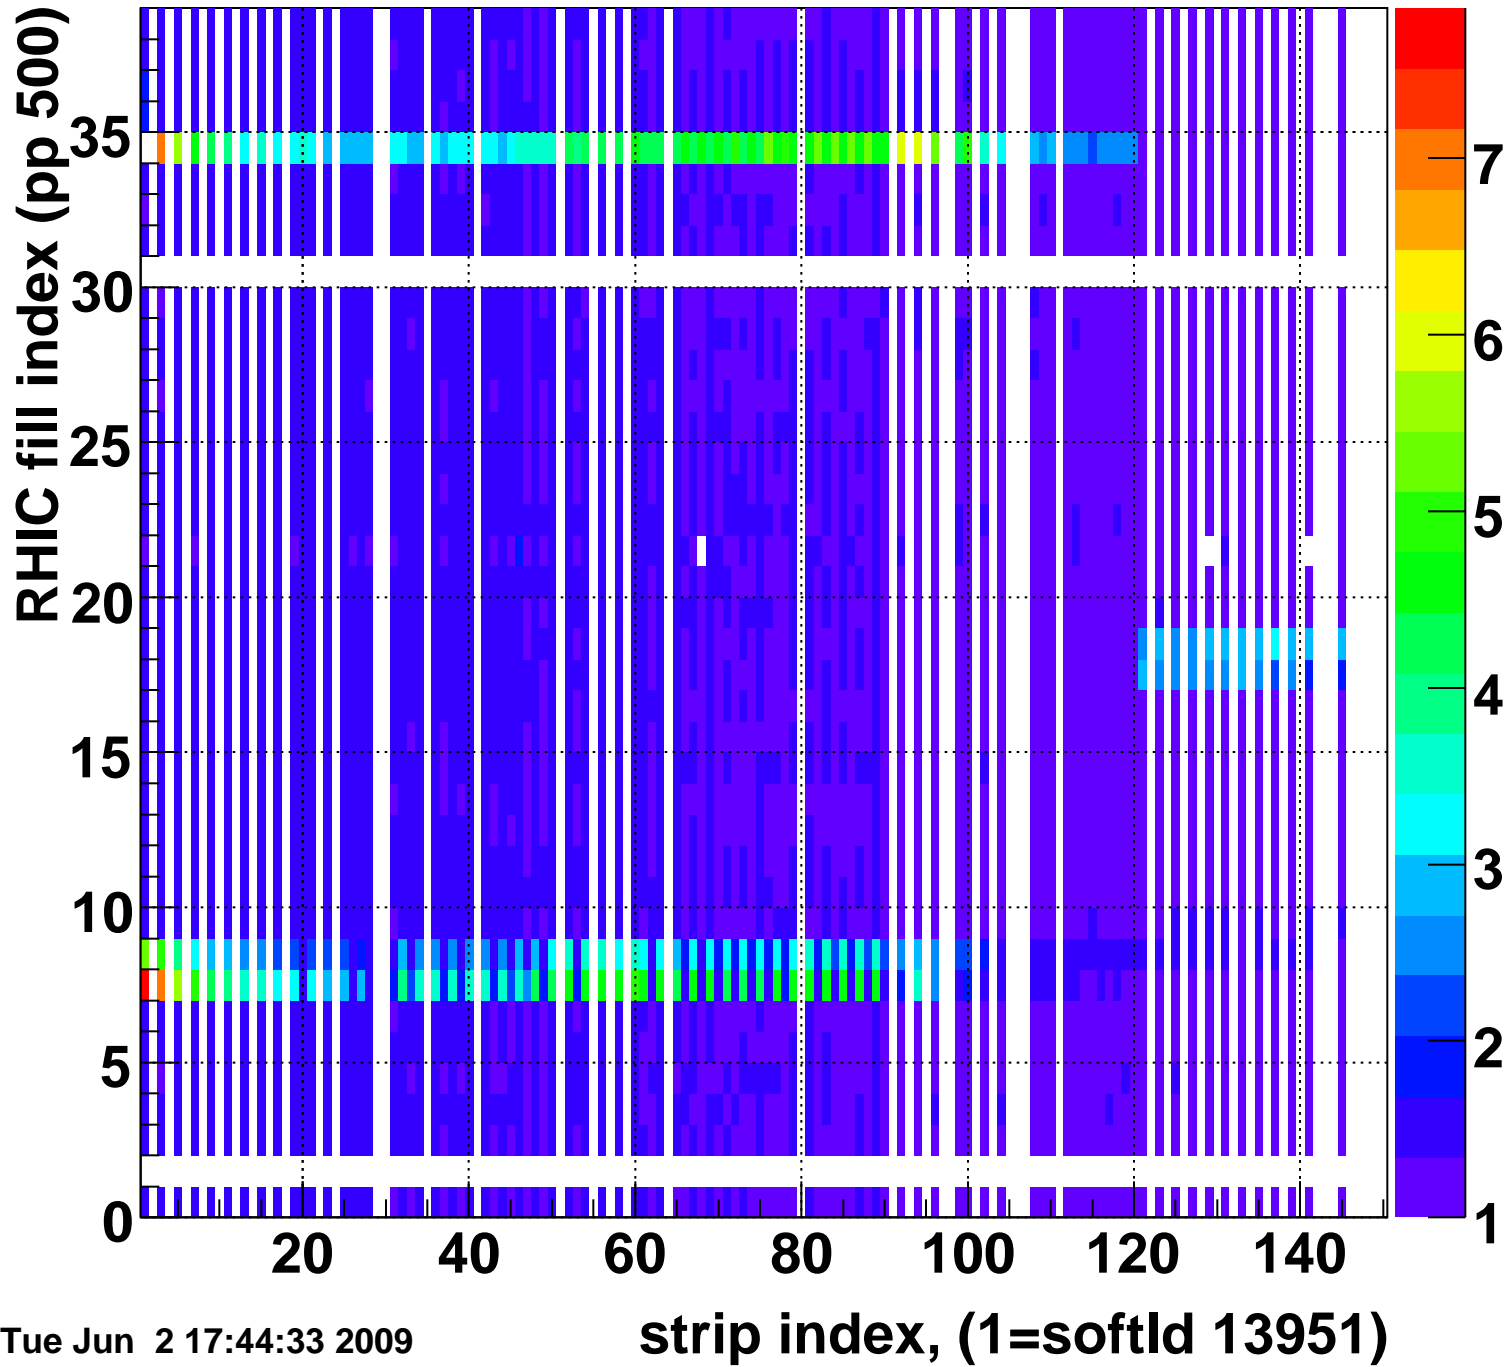

Mpv of ped residuum (ADC), BSMDE mod=94, good strips

Entries 244

Tue Jun 2 17:44:33 2009

Rms of ped residuum (ADC), BSMDE mod=94, good strips

Entries 3696

Tue Jun 2 17:44:33 2009

Bad strips (color=error bits), BSMDE mod=94

Entries 2154

Tue Jun 2 17:44:33 2009

Rms of ped residuum (ADC), BSMDP mod=94, good strips

Entries 4514

Tue Jun 2 17:44:33 2009

Bad strips (color=error bits), BSMDE mod=94

Entries 1336