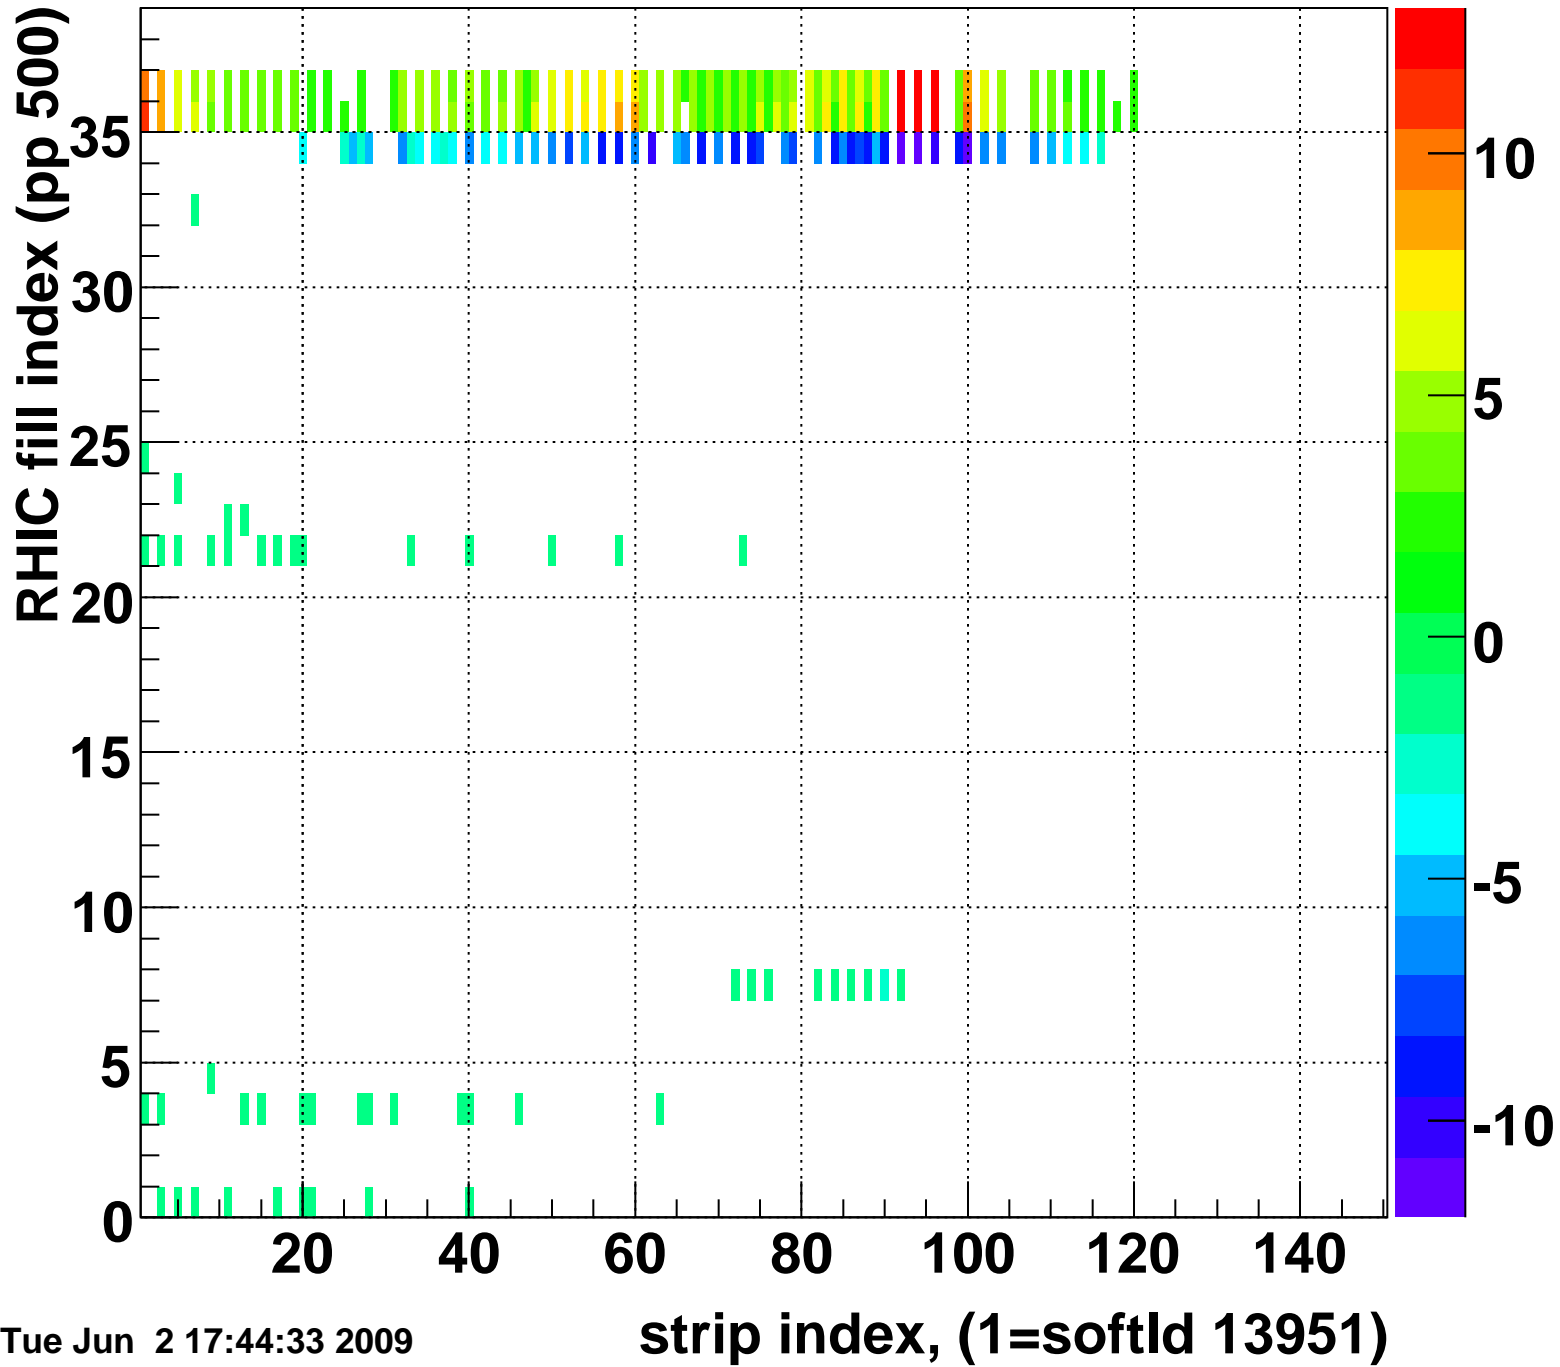

Mpv of ped residuum (ADC), BSMDE mod=94, good strips

Entries 244

Tue Jun 2 17:44:33 2009

Rms of ped residuum (ADC), BSMDE mod=94, good strips

Entries 3696

Tue Jun 2 17:44:33 2009

Bad strips (color=error bits), BSMDE mod=94

Entries 2154

Tue Jun 2 17:44:33 2009

Rms of ped residuum (ADC), BSMDP mod=94, good strips

Entries 4514

Tue Jun 2 17:44:33 2009

Bad strips (color=error bits), BSMDE mod=94

Entries 1336