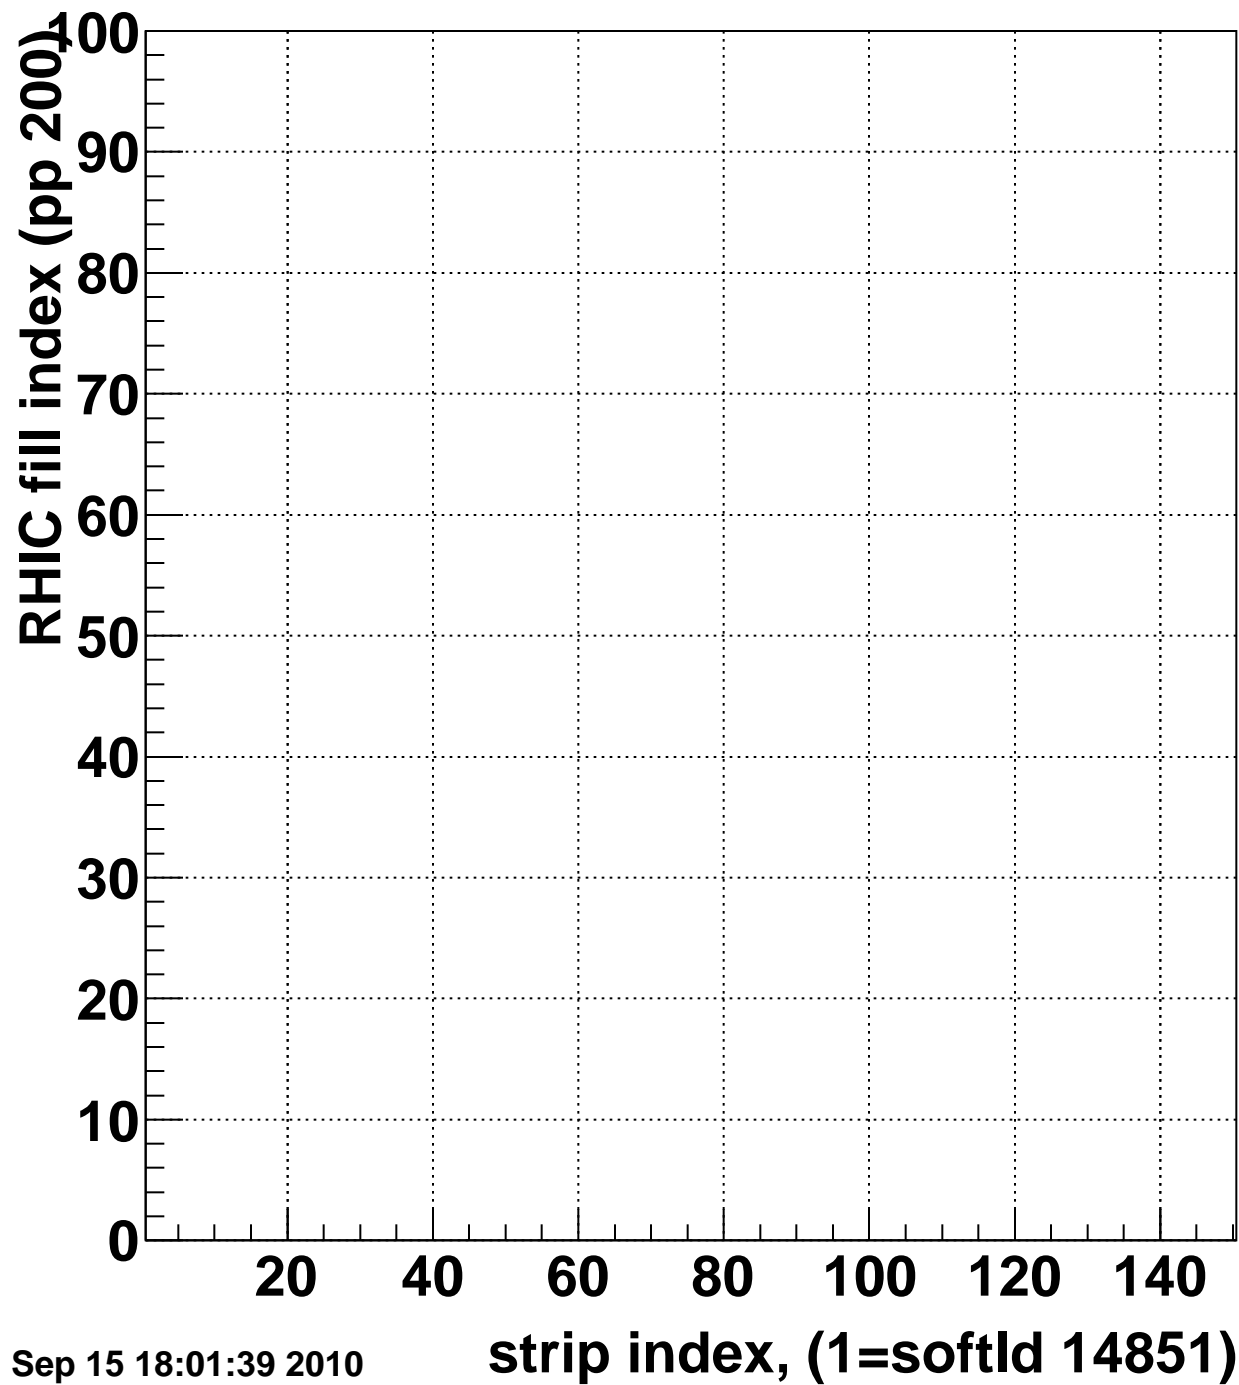

Mpv of ped residuum (ADC), BSMDE mod=100, good strips

Entries 0

Wed Sep 15 18:01:39 2010

Rms of ped residuum (ADC), BSMDE mod=100, good strips

Entries 15000

Wed Sep 15 18:01:39 2010

strip index, (1=softId 14851)

Bad strips (color=error bits), BSMDE mod=100

Entries 0

Wed Sep 15 18:01:39 2010

Rms of ped residuum (ADC), BSMDP mod=100, good strips

Entries 14995

Wed Sep 15 18:01:39 2010

strip index, (1=softId 14851)

Bad strips (color=error bits), BSMDE mod=100