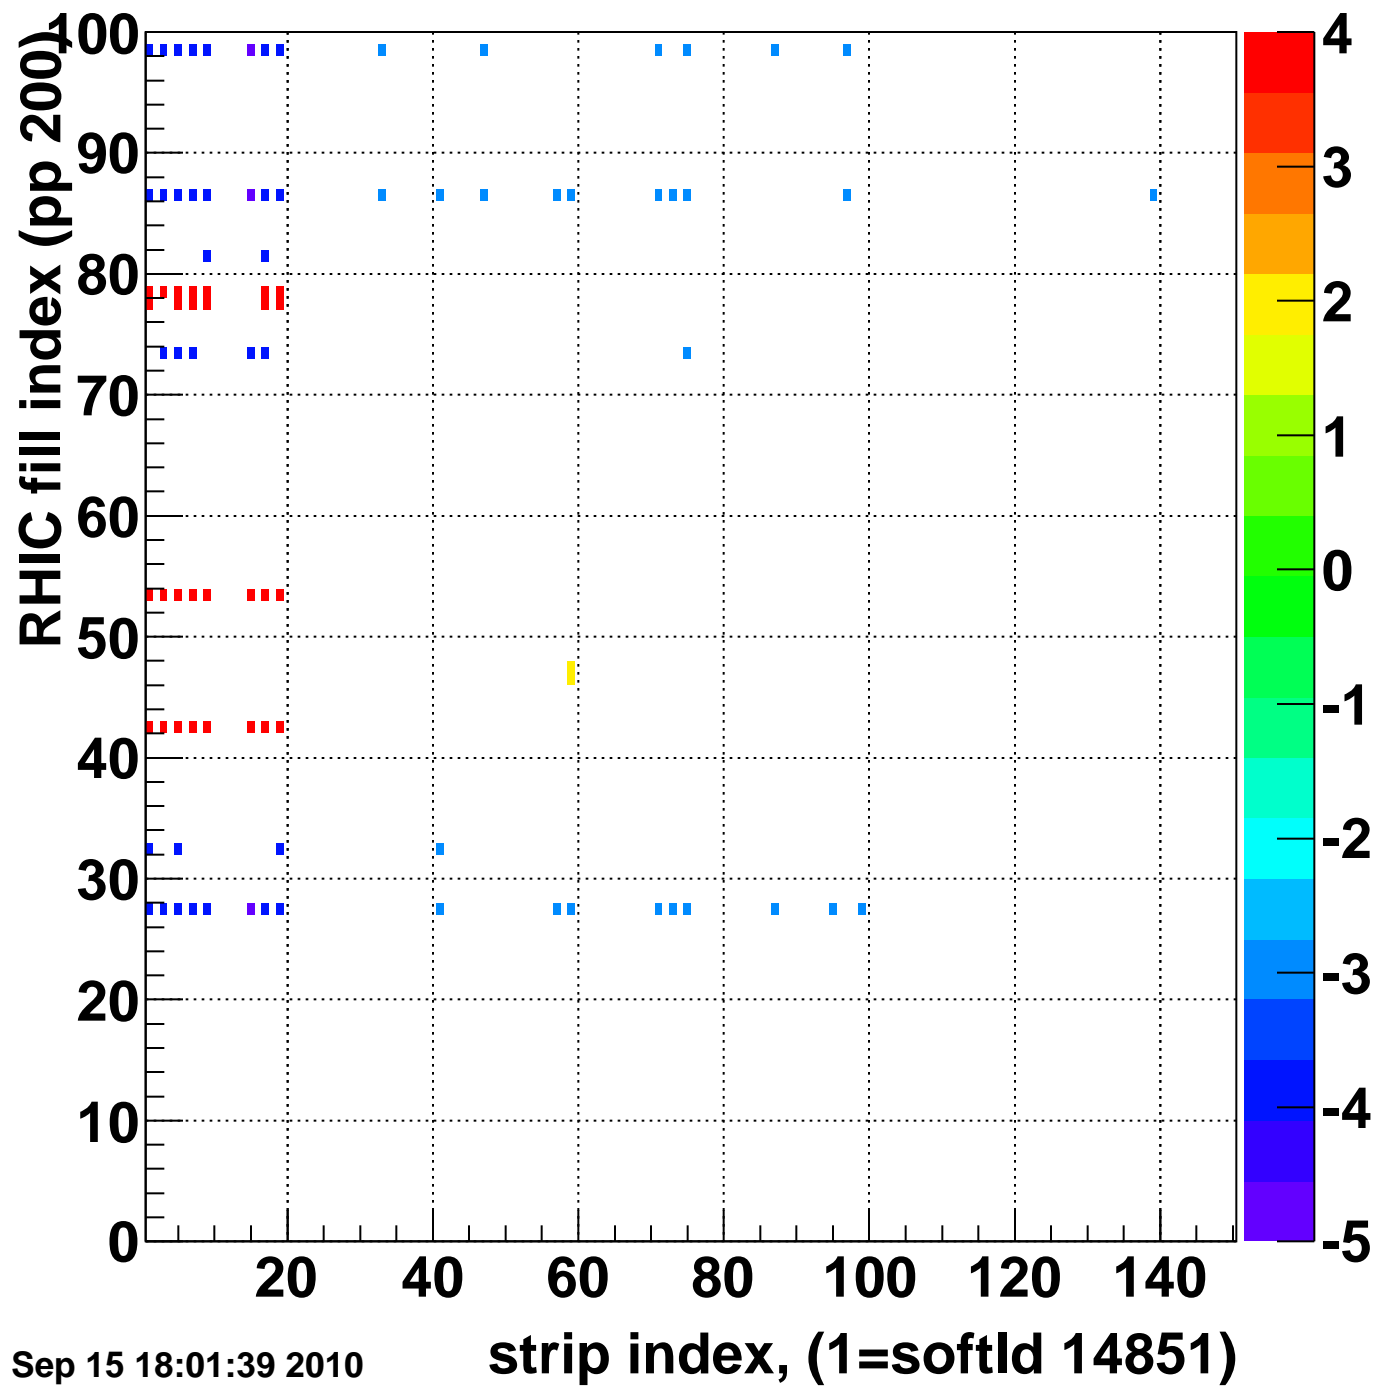

Mpv of ped residuum (ADC), BSMDE mod=100, good strips

Entries 0

Wed Sep 15 18:01:39 2010

Rms of ped residuum (ADC), BSMDE mod=100, good strips

Entries 15000

Wed Sep 15 18:01:39 2010

strip index, (1=softId 14851)

Bad strips (color=error bits), BSMDE mod=100

Entries 0

Wed Sep 15 18:01:39 2010

Rms of ped residuum (ADC), BSMDP mod=100, good strips

Entries 14995

Wed Sep 15 18:01:39 2010

strip index, (1=softId 14851)

Bad strips (color=error bits), BSMDE mod=100