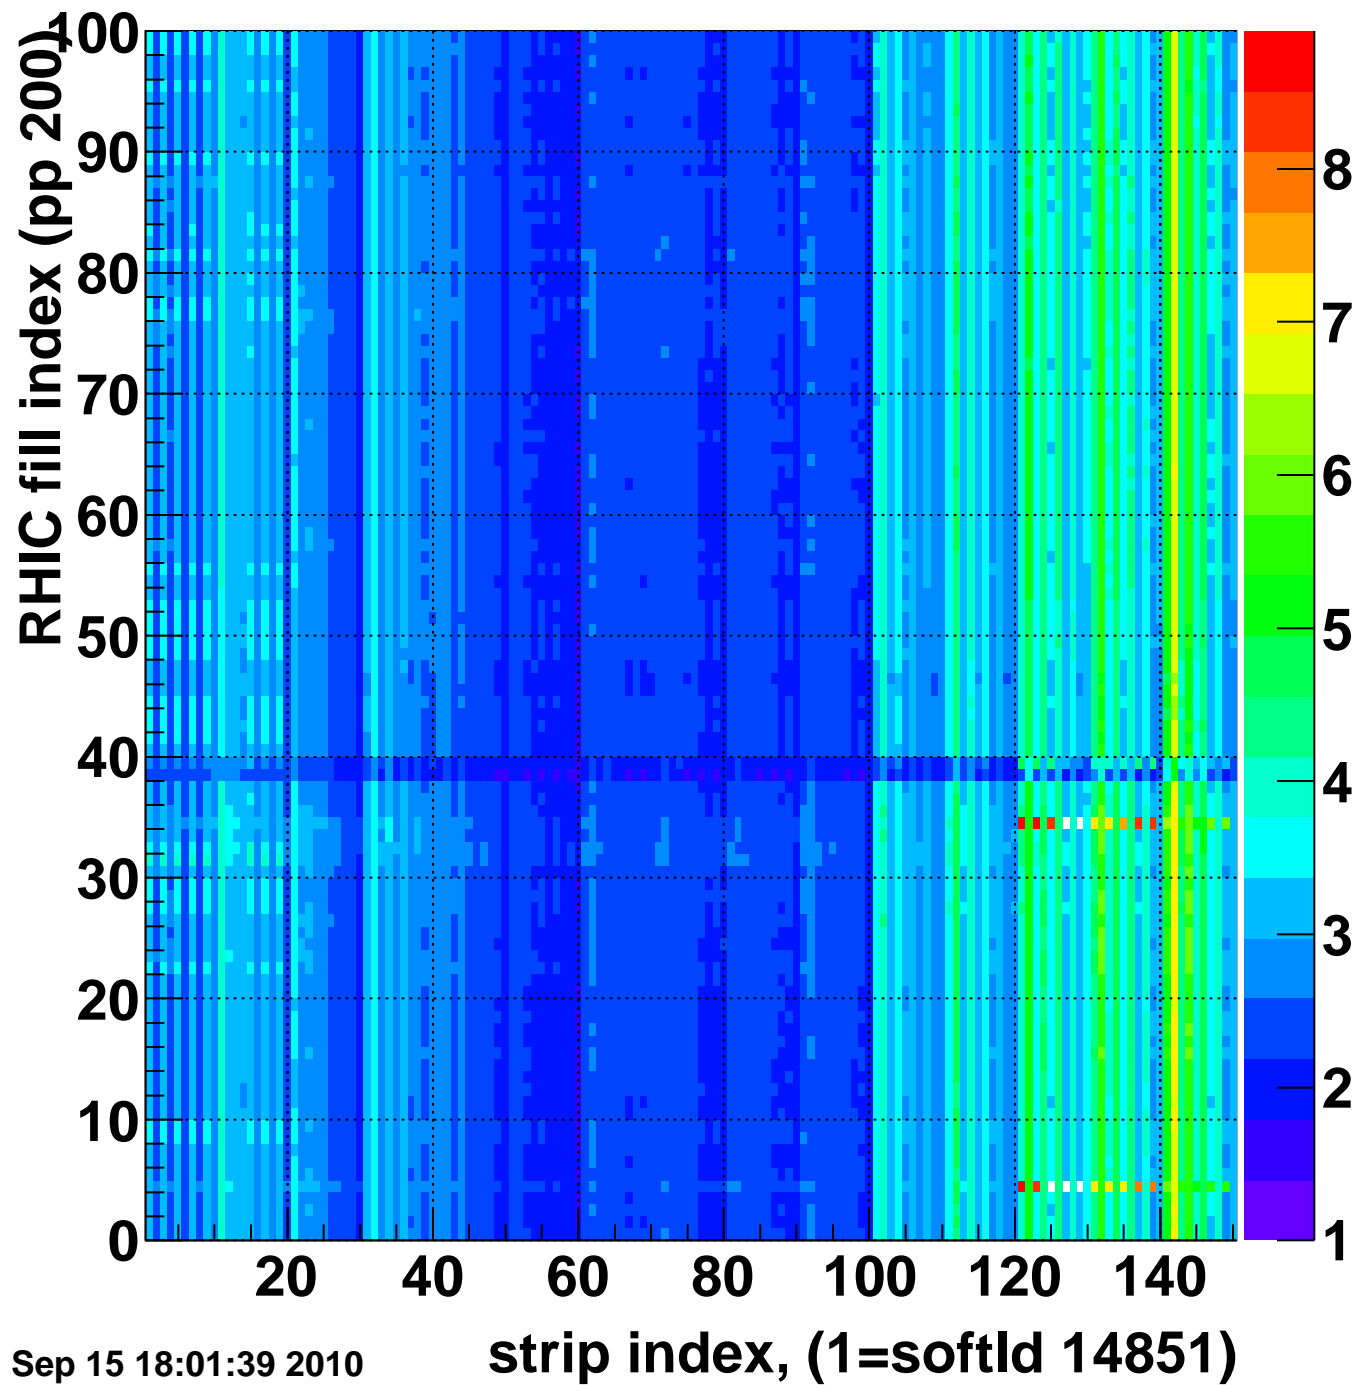

Mpv of ped residuum (ADC), BSMDE mod=100, good strips

Entries 0

Wed Sep 15 18:01:39 2010

Rms of ped residuum (ADC), BSMDE mod=100, good strips

Entries 15000

Wed Sep 15 18:01:39 2010

strip index, (1=softId 14851)

Bad strips (color=error bits), BSMDE mod=100

Entries 0

Wed Sep 15 18:01:39 2010

Rms of ped residuum (ADC), BSMDP mod=100, good strips

Entries 14995

Wed Sep 15 18:01:39 2010

strip index, (1=softId 14851)

Bad strips (color=error bits), BSMDE mod=100