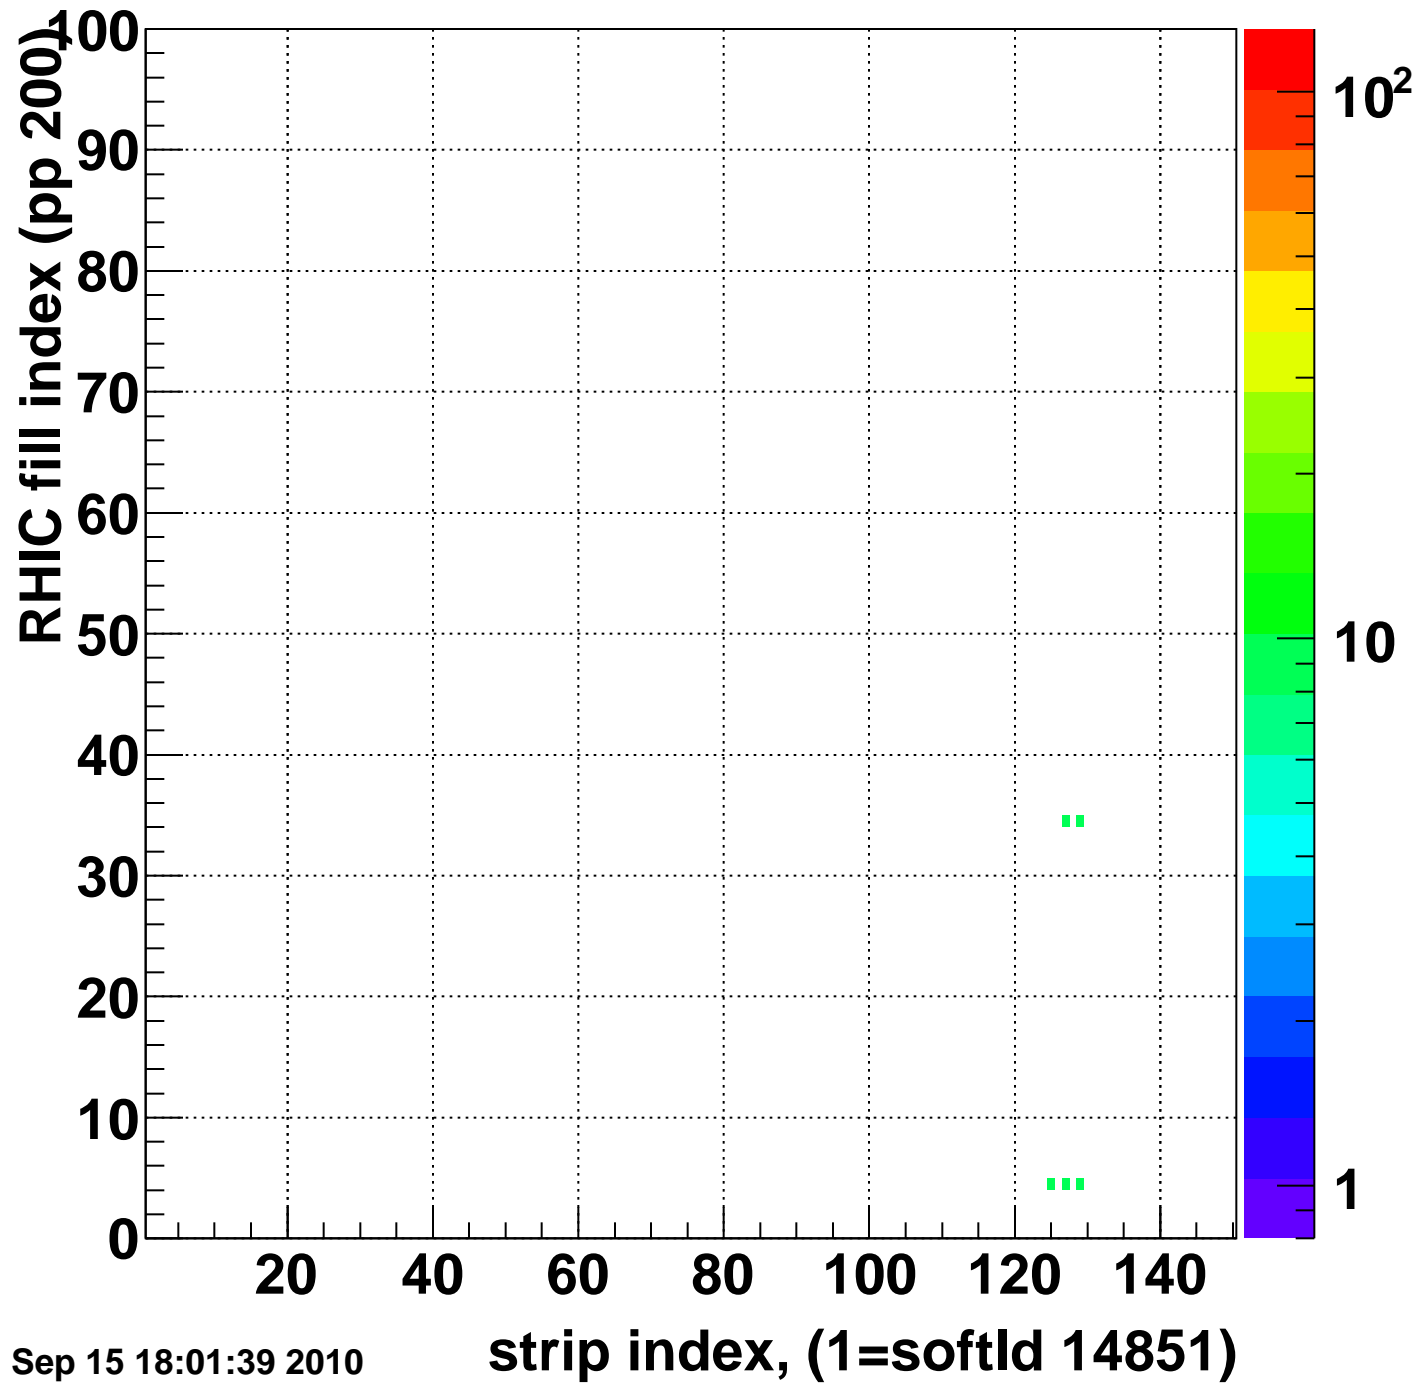

Bad strips (color=error bits), BSMDE mod=100

Entries 5

Wed Sep 15 18:01:39 2010