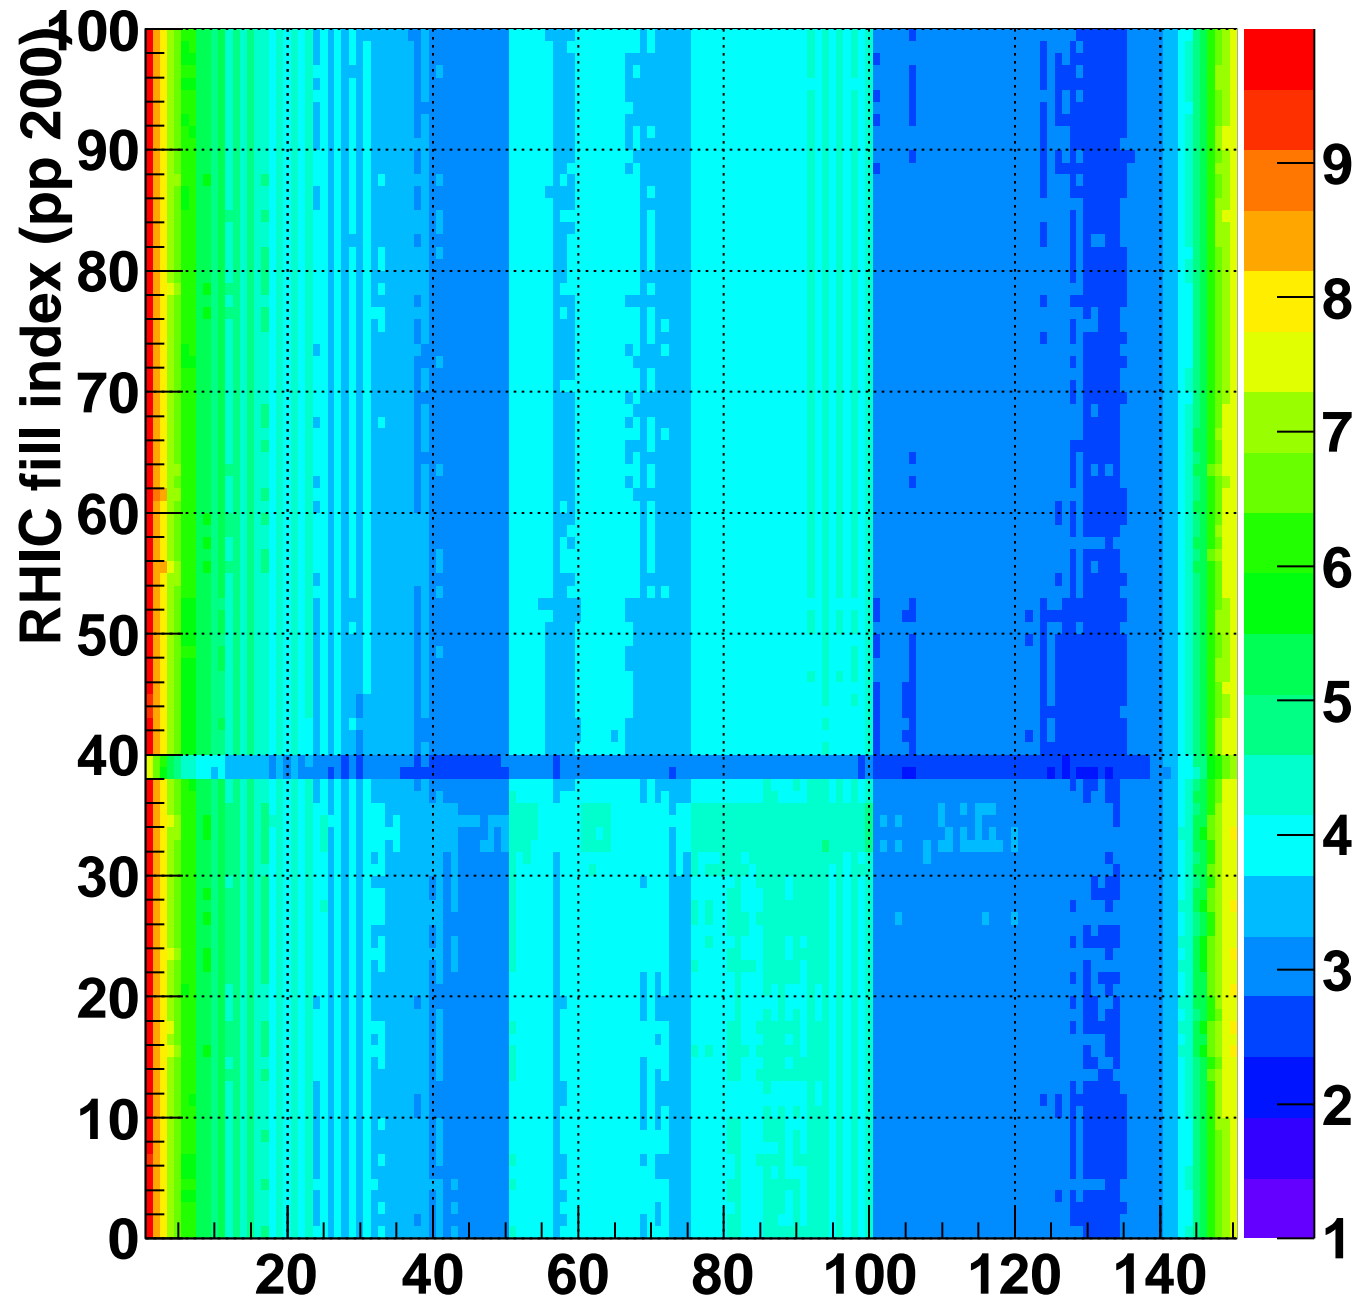

Mpv of ped residuum (ADC), BSMDE mod=100, good strips

Entries 0

Wed Sep 15 18:01:39 2010

Rms of ped residuum (ADC), BSMDE mod=100, good strips

Entries 15000

Wed Sep 15 18:01:39 2010

strip index, (1=softId 14851)

Bad strips (color=error bits), BSMDE mod=100

Entries 0

Wed Sep 15 18:01:39 2010

Rms of ped residuum (ADC), BSMDP mod=100, good strips

Entries 14995

Wed Sep 15 18:01:39 2010

strip index, (1=softId 14851)

Bad strips (color=error bits), BSMDE mod=100