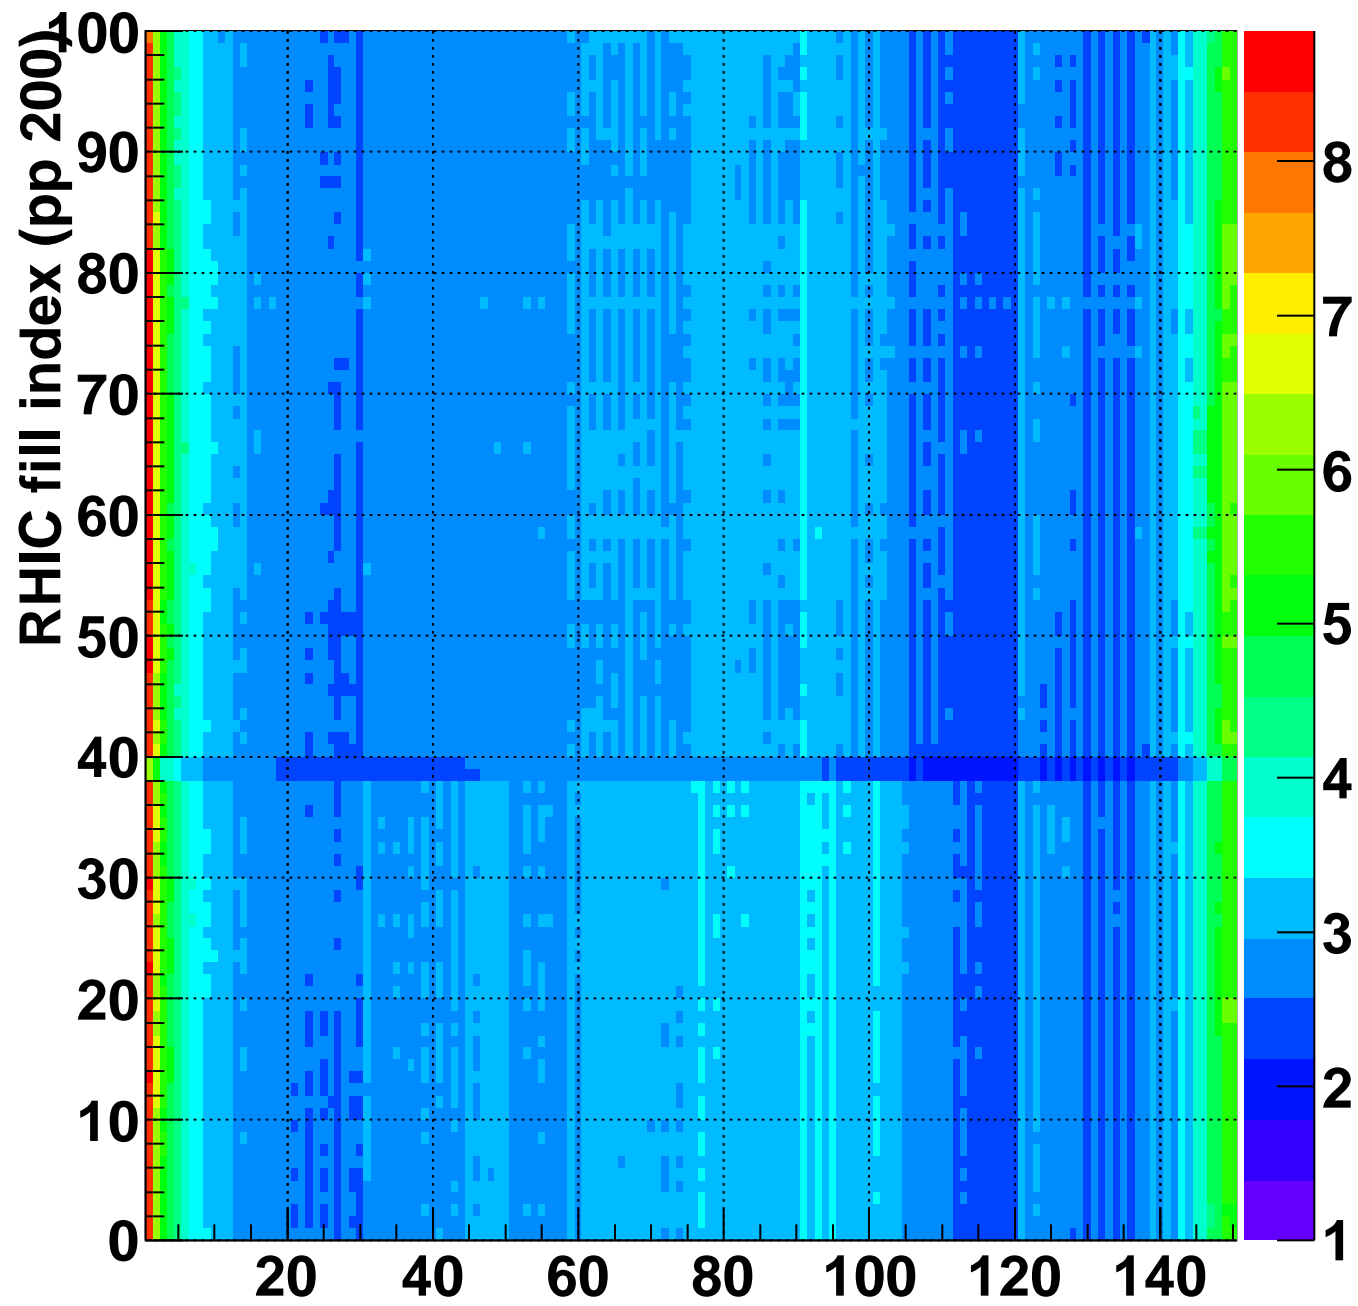

Rms of ped residuum (ADC), BSMDE mod=101, good strips

Entries 15000

Wed Sep 15 18:01:39 2010

strip index, (1=softId 15001)

Bad strips (color=error bits), BSMDE mod=101

Entries 0

Wed Sep 15 18:01:40 2010

Rms of ped residuum (ADC), BSMDP mod=101, good strips

Entries 15000

Wed Sep 15 18:01:40 2010

strip index, (1=softId 15001)

Bad strips (color=error bits), BSMDE mod=101

Entries 0

Wed Sep 15 18:01:40 2010