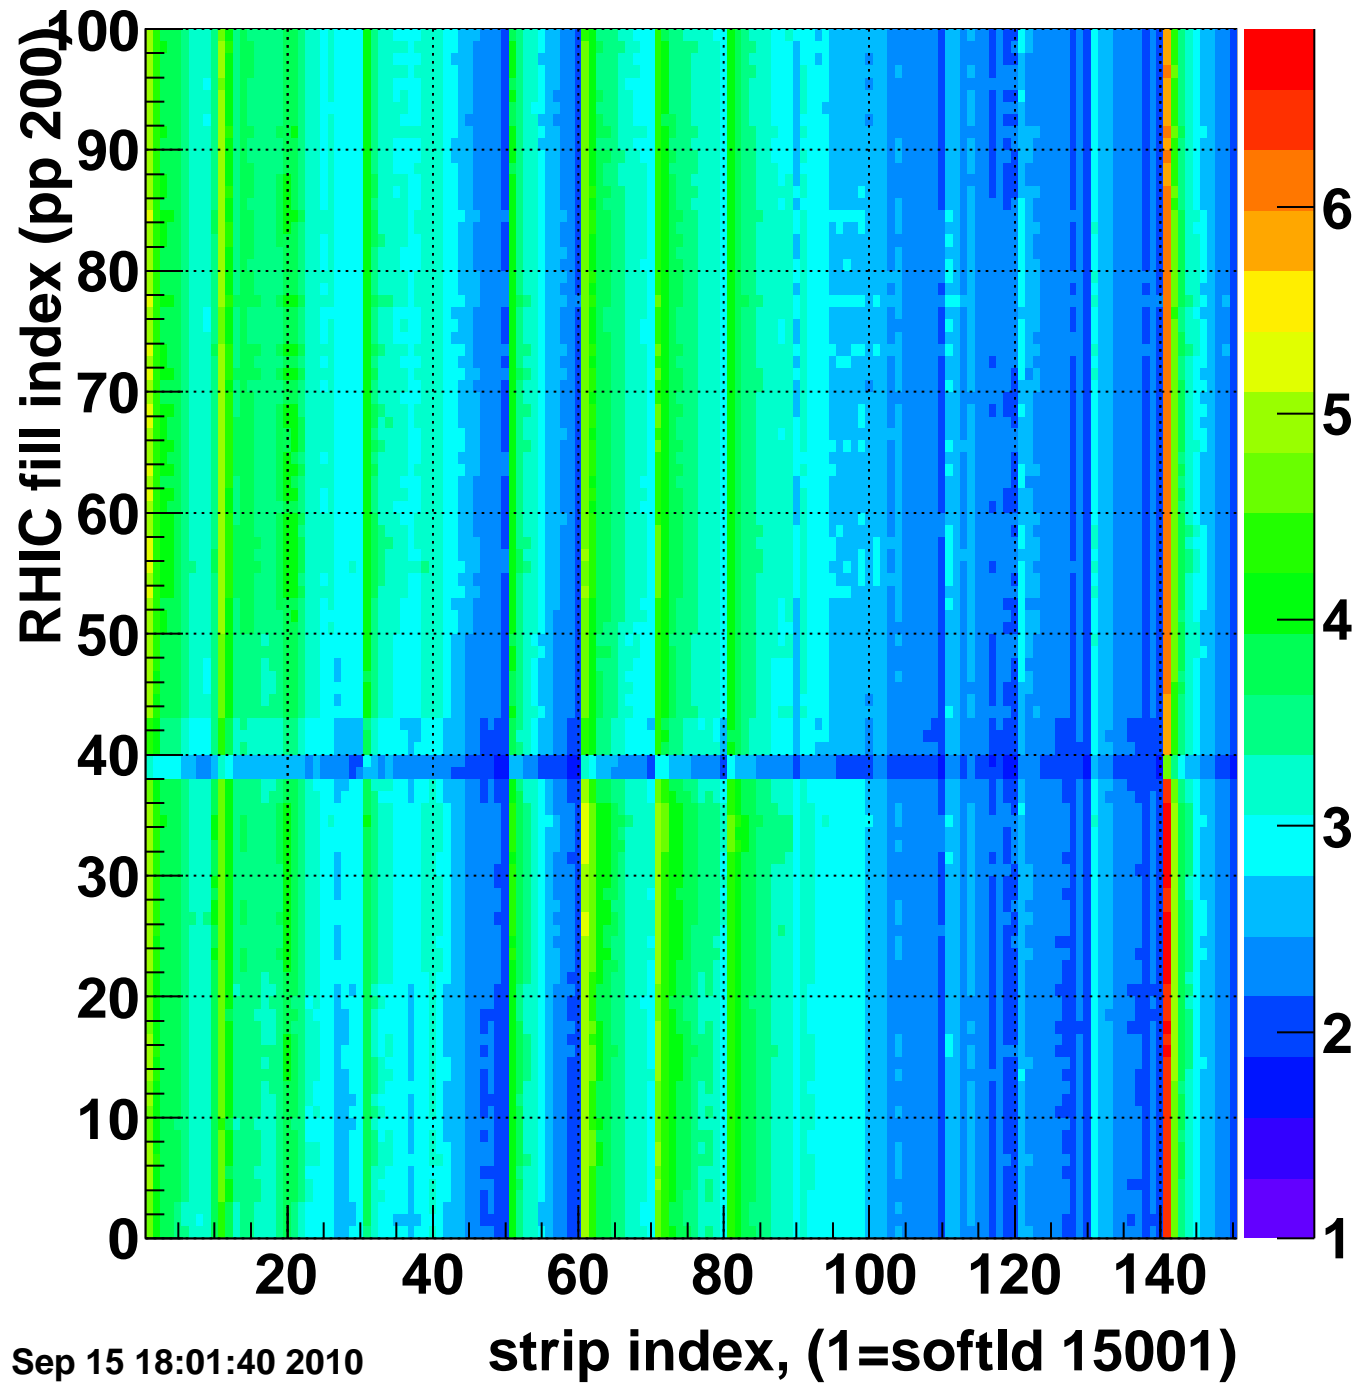

Rms of ped residuum (ADC), BSMDE mod=101, good strips

Entries 15000

Wed Sep 15 18:01:39 2010

strip index, (1=softId 15001)

Bad strips (color=error bits), BSMDE mod=101

Entries 0

Wed Sep 15 18:01:40 2010

Rms of ped residuum (ADC), BSMDP mod=101, good strips

Entries 15000

Wed Sep 15 18:01:40 2010

strip index, (1=softId 15001)

Bad strips (color=error bits), BSMDE mod=101

Entries 0

Wed Sep 15 18:01:40 2010