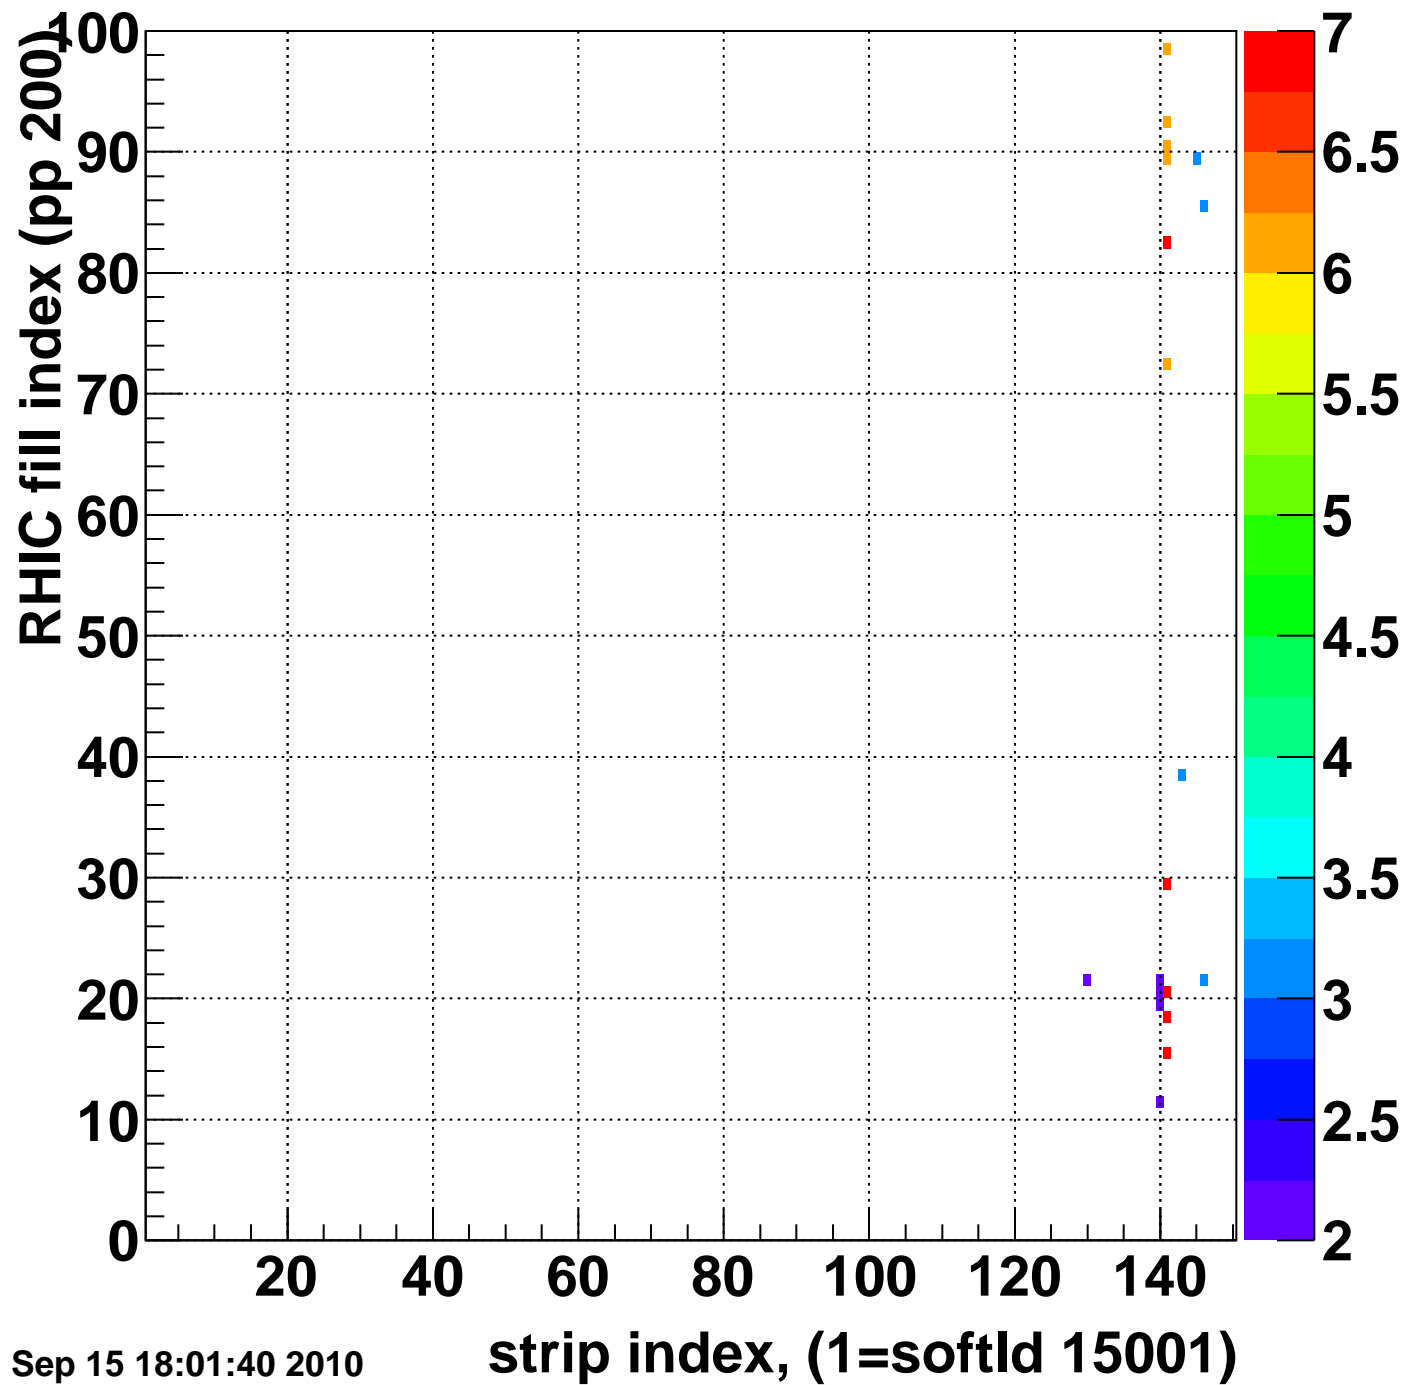

Rms of ped residuum (ADC), BSMDE mod=101, good strips

Entries 15000

Wed Sep 15 18:01:39 2010

strip index, (1=softId 15001)

Bad strips (color=error bits), BSMDE mod=101

Entries 0

Wed Sep 15 18:01:40 2010

Rms of ped residuum (ADC), BSMDP mod=101, good strips

Entries 15000

Wed Sep 15 18:01:40 2010

strip index, (1=softId 15001)

Bad strips (color=error bits), BSMDE mod=101

Entries 0

Wed Sep 15 18:01:40 2010