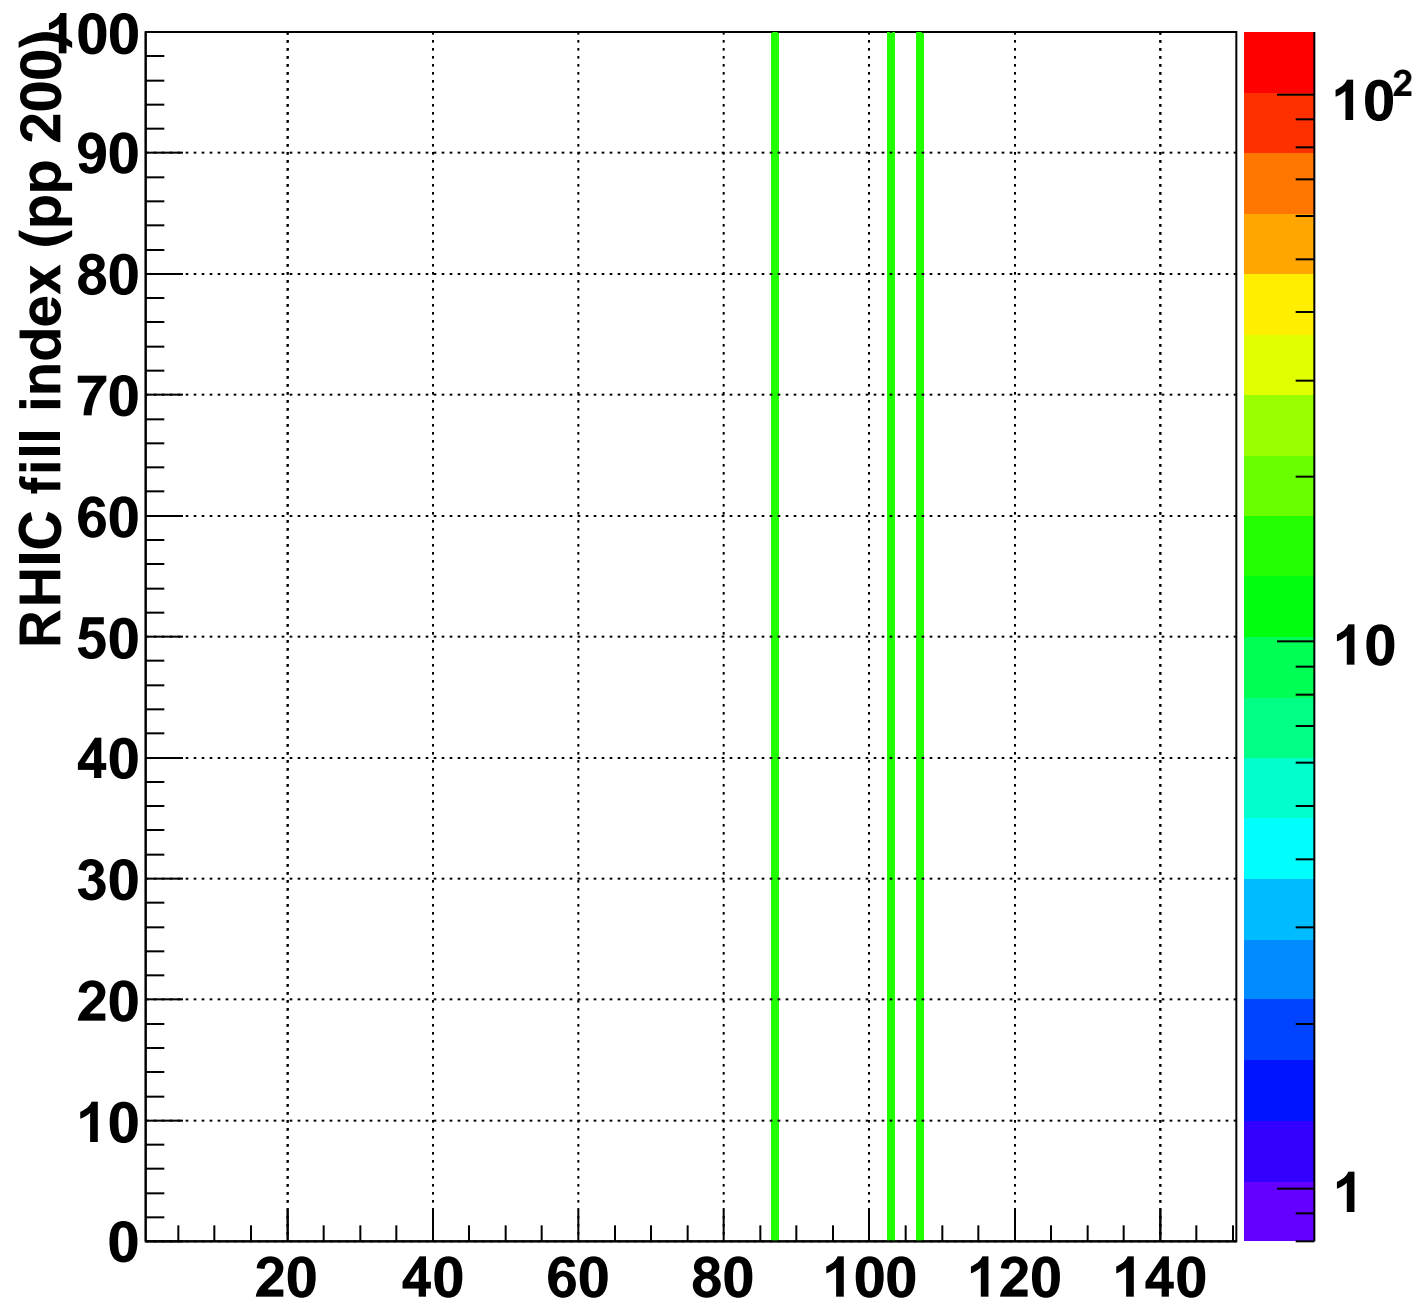

Mpv of ped residuum (ADC), BSMDE mod=102, good strips

Entries 528

Wed Sep 15 18:01:40 2010

Rms of ped residuum (ADC), BSMDE mod=102, good strips

Entries 15000

Wed Sep 15 18:01:40 2010

strip index, (1=softId 15151)

Bad strips (color=error bits), BSMDE mod=102

Entries 0

Wed Sep 15 18:01:40 2010

Mpv of ped residuum (ADC), BSMDP mod=102, good strips

Entries 1403

Wed Sep 15 18:01:40 2010

Rms of ped residuum (ADC), BSMDP mod=102, good strips

Entries 14700

Wed Sep 15 18:01:40 2010

strip index, (1=softId 15151)

Bad strips (color=error bits), BSMDE mod=102

Entries 300

Wed Sep 15 18:01:40 2010

strip index, (1=softld 15151)