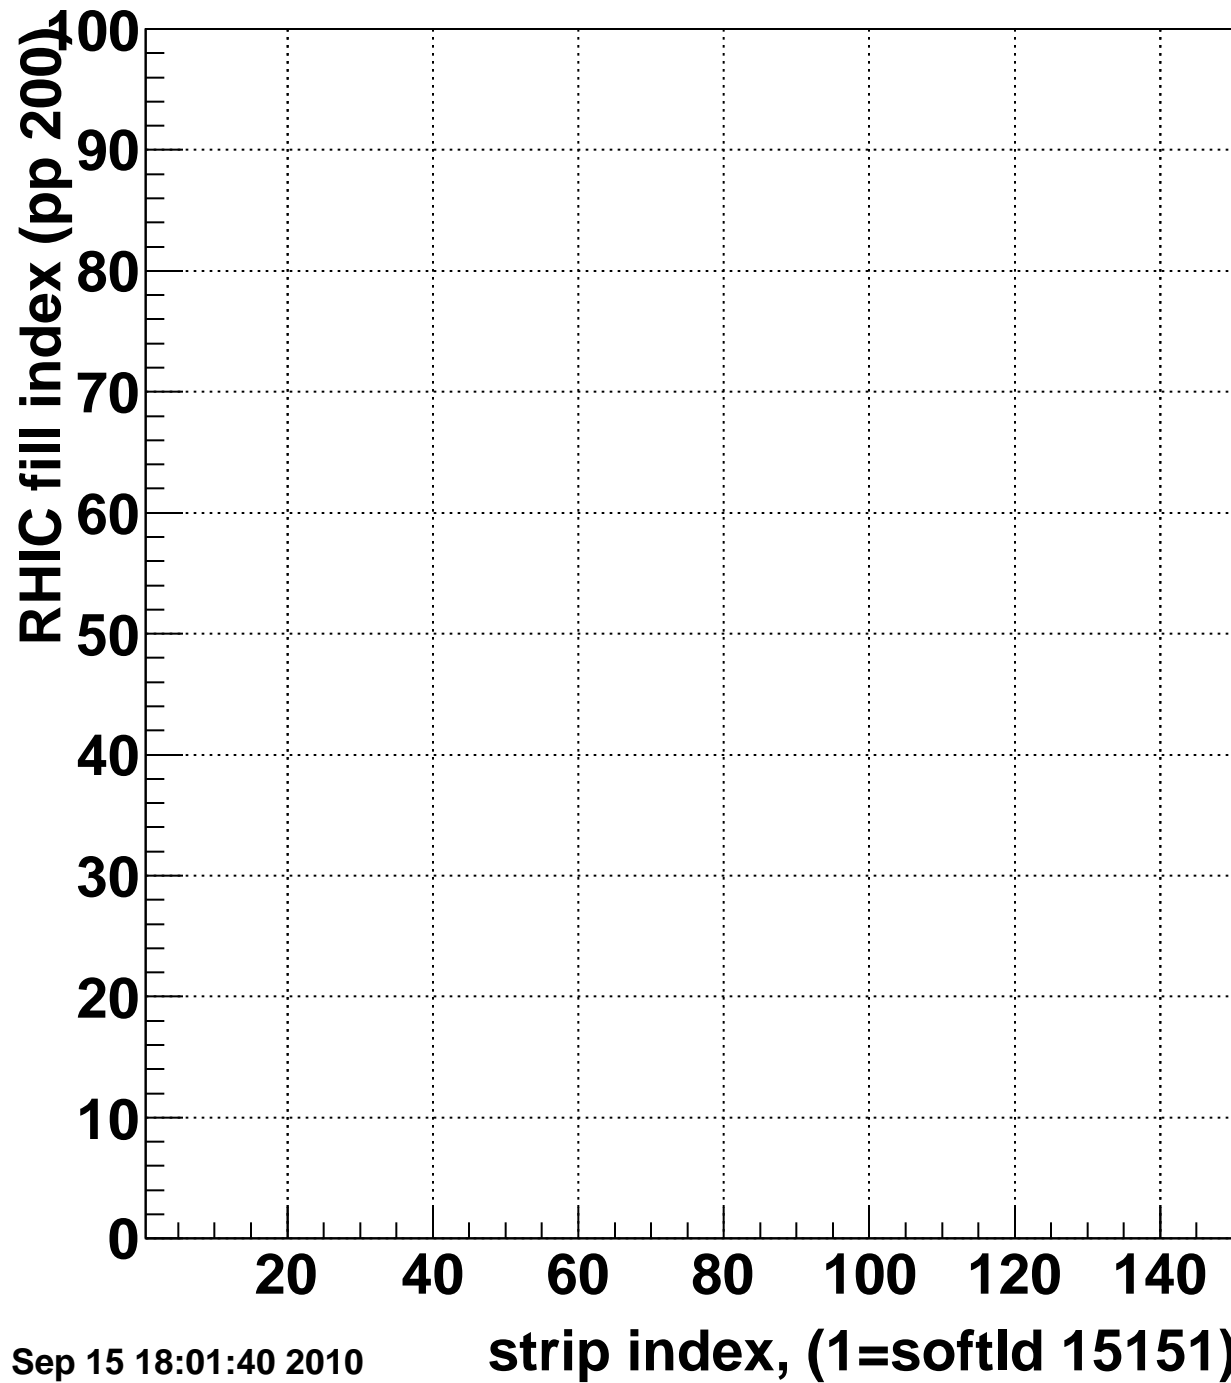

Mpv of ped residuum (ADC), BSMDE mod=102, good strips

Entries 528

Wed Sep 15 18:01:40 2010

Rms of ped residuum (ADC), BSMDE mod=102, good strips

Entries 15000

Wed Sep 15 18:01:40 2010

strip index, (1=softId 15151)

Bad strips (color=error bits), BSMDE mod=102

Entries 0

Wed Sep 15 18:01:40 2010

Mpv of ped residuum (ADC), BSMDP mod=102, good strips

Entries 1403

Wed Sep 15 18:01:40 2010

Rms of ped residuum (ADC), BSMDP mod=102, good strips

Entries 14700

Wed Sep 15 18:01:40 2010

strip index, (1=softId 15151)

Bad strips (color=error bits), BSMDE mod=102

Entries 300

Wed Sep 15 18:01:40 2010

strip index, (1=softld 15151)