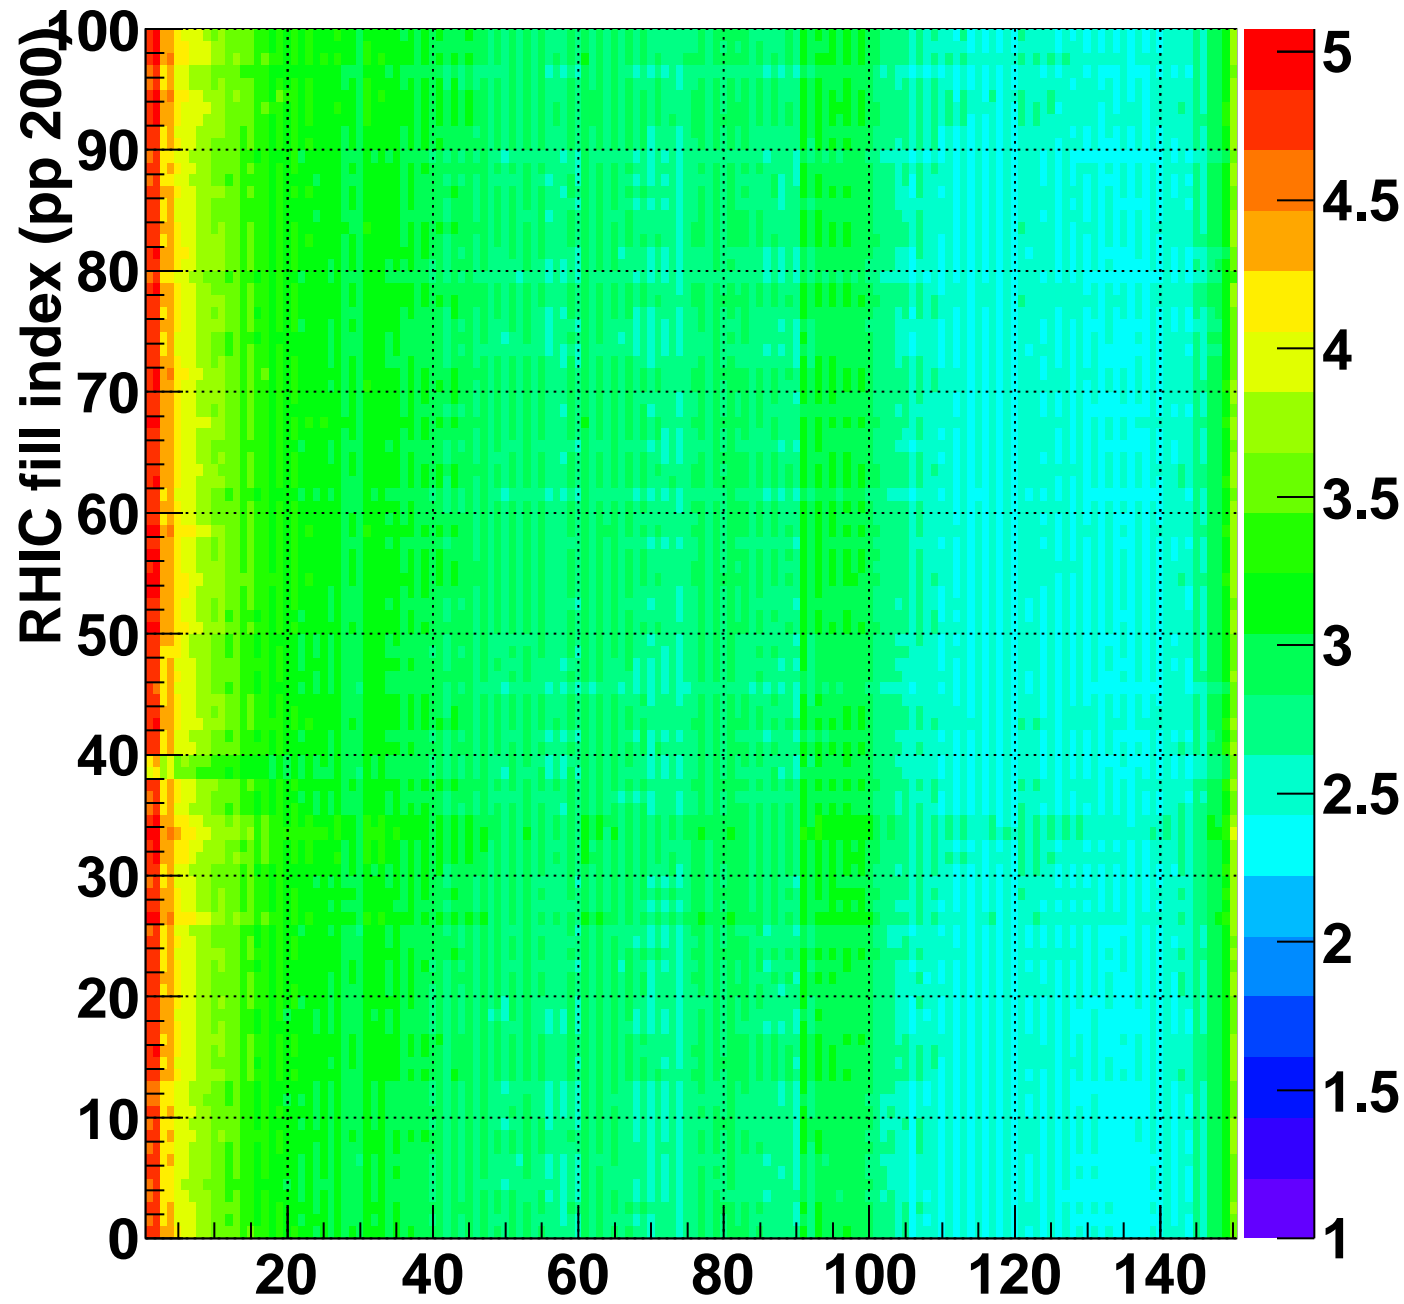

Mpv of ped residuum (ADC), BSMDE mod=102, good strips

Entries 528

Wed Sep 15 18:01:40 2010

Rms of ped residuum (ADC), BSMDE mod=102, good strips

Entries 15000

Wed Sep 15 18:01:40 2010

strip index, (1=softId 15151)

Bad strips (color=error bits), BSMDE mod=102

Entries 0

Wed Sep 15 18:01:40 2010

Mpv of ped residuum (ADC), BSMDP mod=102, good strips

Entries 1403

Wed Sep 15 18:01:40 2010

Rms of ped residuum (ADC), BSMDP mod=102, good strips

Entries 14700

Wed Sep 15 18:01:40 2010

strip index, (1=softId 15151)

Bad strips (color=error bits), BSMDE mod=102

Entries 300

Wed Sep 15 18:01:40 2010

strip index, (1=softld 15151)