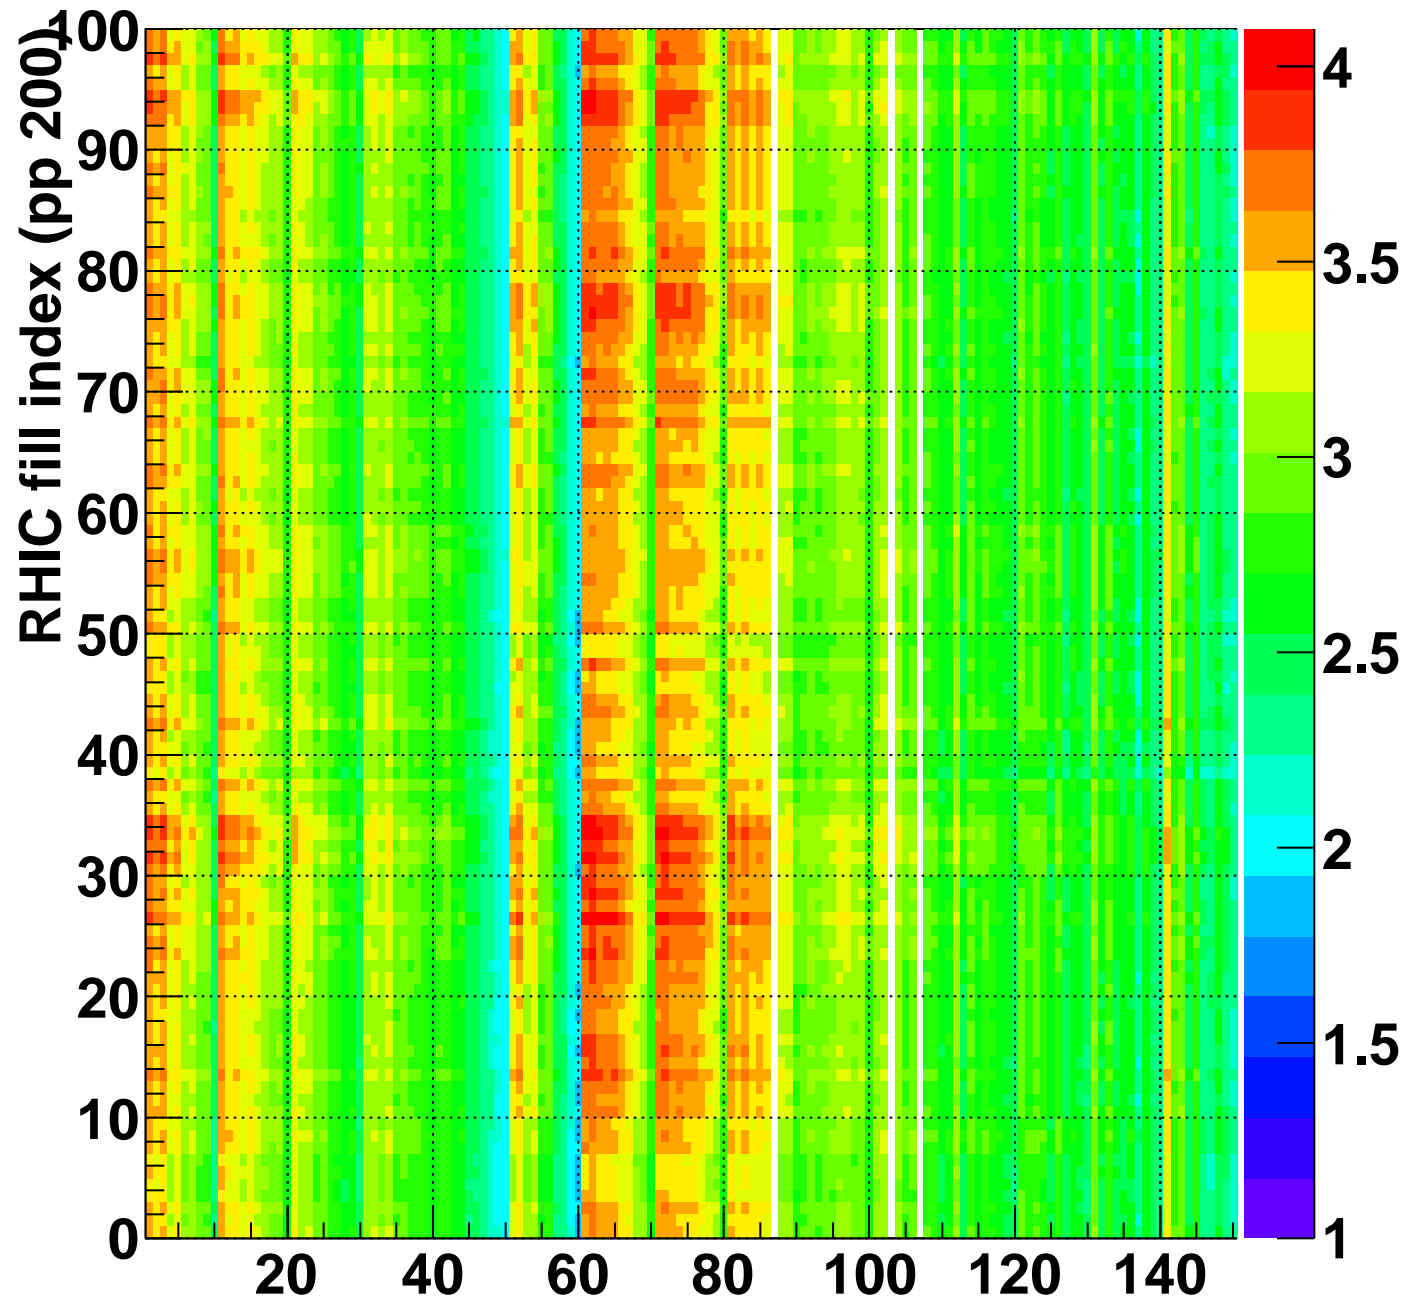

Mpv of ped residuum (ADC), BSMDE mod=102, good strips

Entries 528

Wed Sep 15 18:01:40 2010

Rms of ped residuum (ADC), BSMDE mod=102, good strips

Entries 15000

Wed Sep 15 18:01:40 2010

strip index, (1=softId 15151)

Bad strips (color=error bits), BSMDE mod=102

Entries 0

Wed Sep 15 18:01:40 2010

Mpv of ped residuum (ADC), BSMDP mod=102, good strips

Entries 1403

Wed Sep 15 18:01:40 2010

Rms of ped residuum (ADC), BSMDP mod=102, good strips

Entries 14700

Wed Sep 15 18:01:40 2010

strip index, (1=softId 15151)

Bad strips (color=error bits), BSMDE mod=102

Entries 300

Wed Sep 15 18:01:40 2010

strip index, (1=softld 15151)