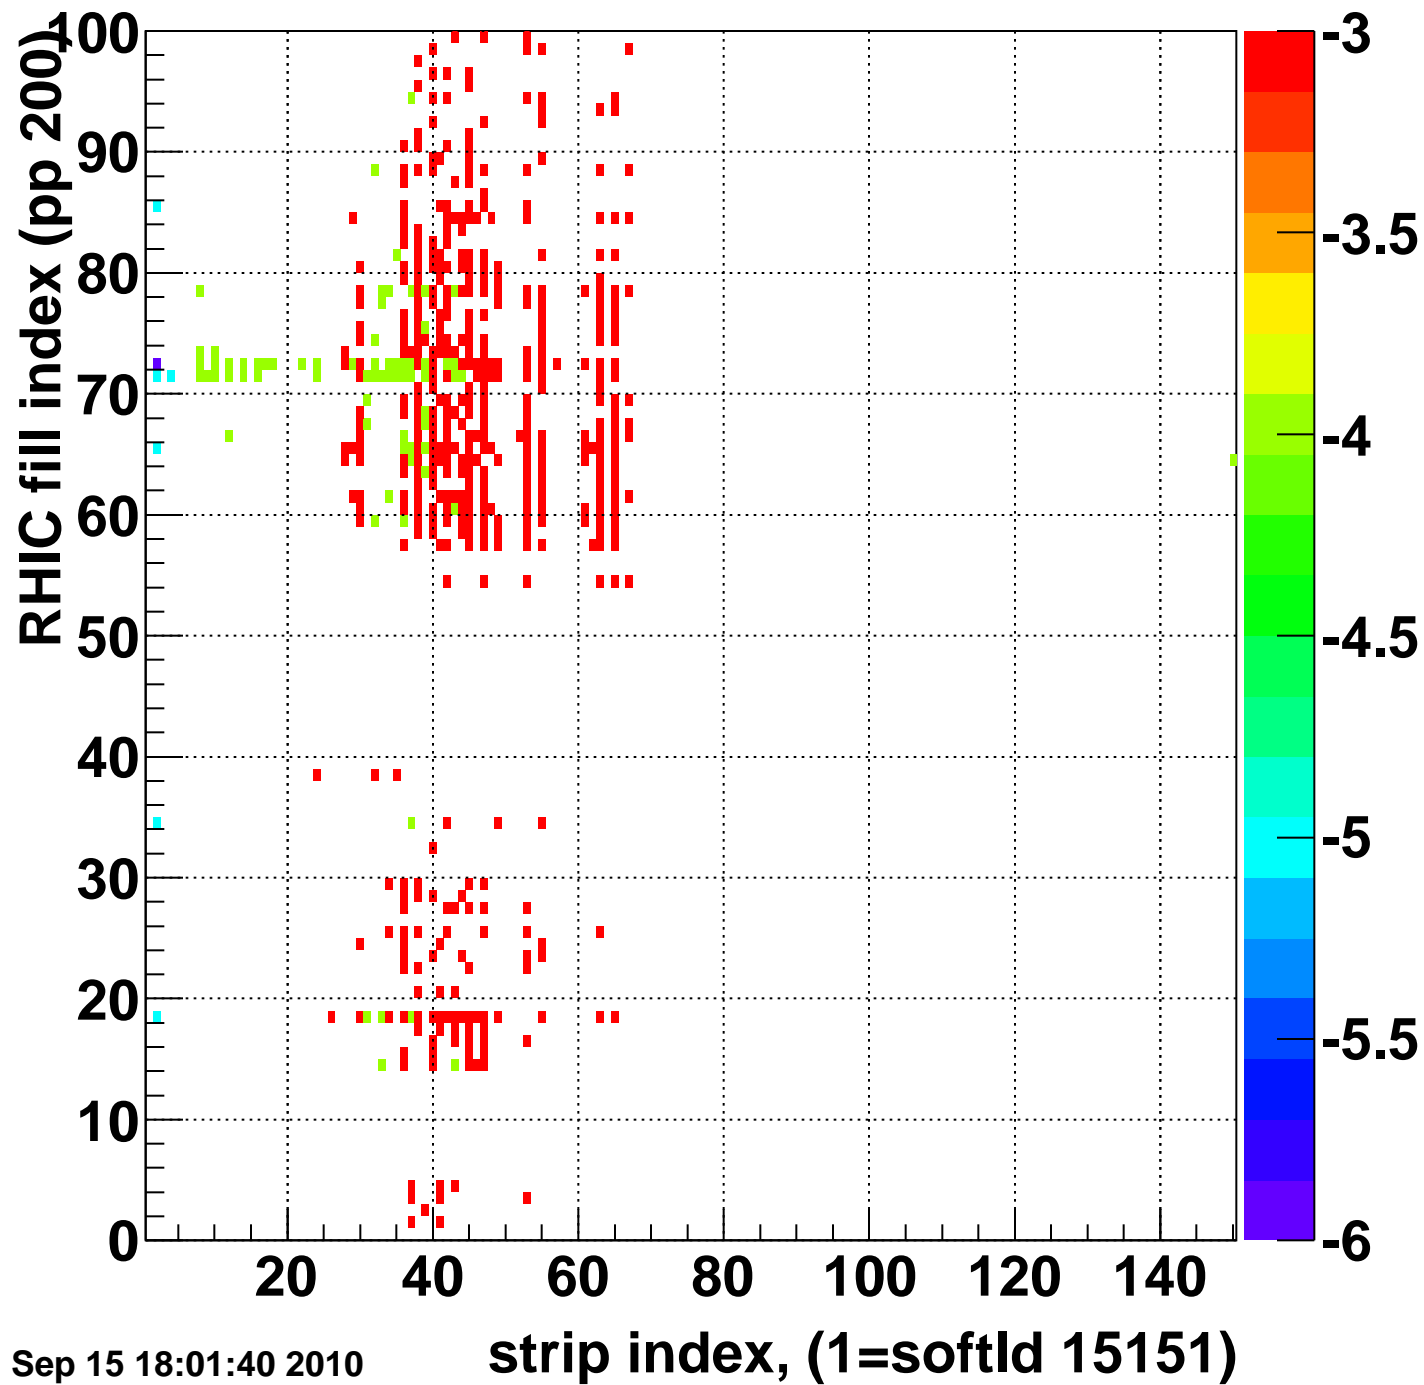

Mpv of ped residuum (ADC), BSMDE mod=102, good strips

Entries 528

Wed Sep 15 18:01:40 2010

Rms of ped residuum (ADC), BSMDE mod=102, good strips

Entries 15000

Wed Sep 15 18:01:40 2010

strip index, (1=softId 15151)

Bad strips (color=error bits), BSMDE mod=102

Entries 0

Wed Sep 15 18:01:40 2010

Mpv of ped residuum (ADC), BSMDP mod=102, good strips

Entries 1403

Wed Sep 15 18:01:40 2010

Rms of ped residuum (ADC), BSMDP mod=102, good strips

Entries 14700

Wed Sep 15 18:01:40 2010

strip index, (1=softId 15151)

Bad strips (color=error bits), BSMDE mod=102

Entries 300

Wed Sep 15 18:01:40 2010

strip index, (1=softld 15151)