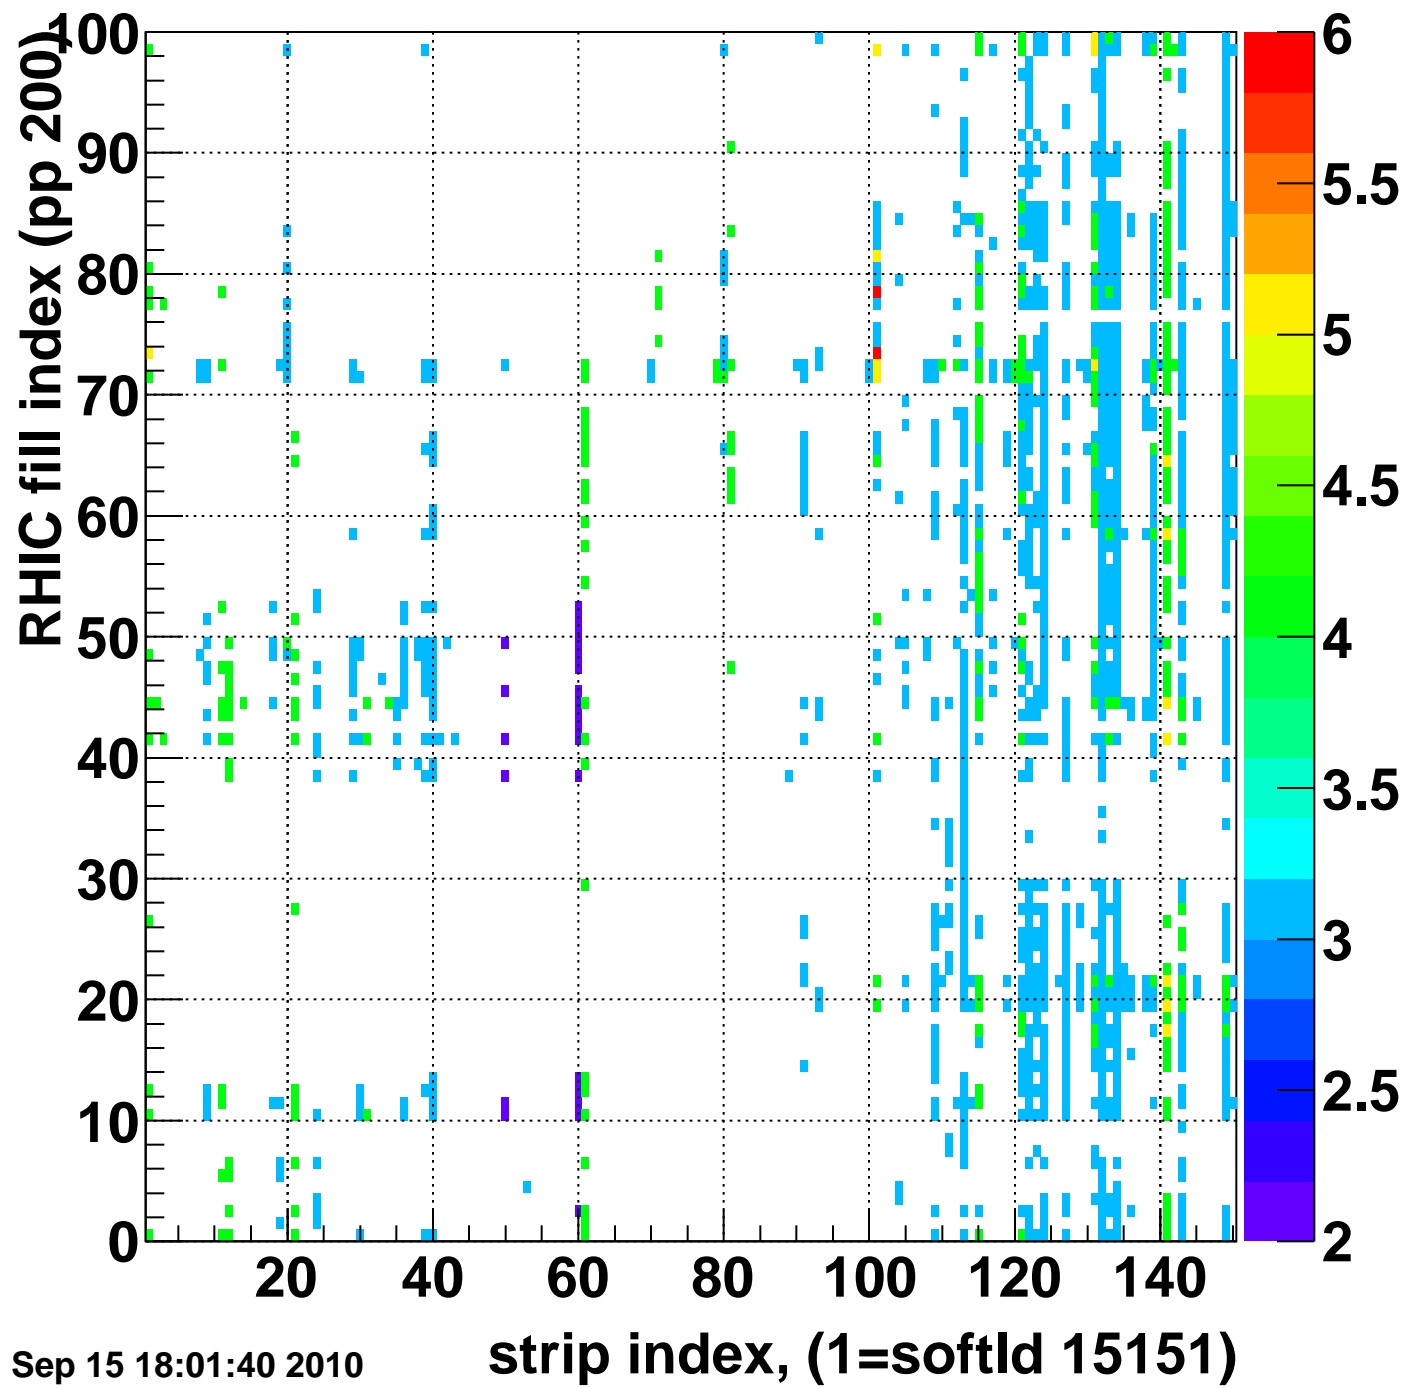

Mpv of ped residuum (ADC), BSMDE mod=102, good strips

Entries 528

Wed Sep 15 18:01:40 2010

Rms of ped residuum (ADC), BSMDE mod=102, good strips

Entries 15000

Wed Sep 15 18:01:40 2010

strip index, (1=softId 15151)

Bad strips (color=error bits), BSMDE mod=102

Entries 0

Wed Sep 15 18:01:40 2010

Mpv of ped residuum (ADC), BSMDP mod=102, good strips

Entries 1403

Wed Sep 15 18:01:40 2010

Rms of ped residuum (ADC), BSMDP mod=102, good strips

Entries 14700

Wed Sep 15 18:01:40 2010

strip index, (1=softId 15151)

Bad strips (color=error bits), BSMDE mod=102

Entries 300

Wed Sep 15 18:01:40 2010

strip index, (1=softld 15151)