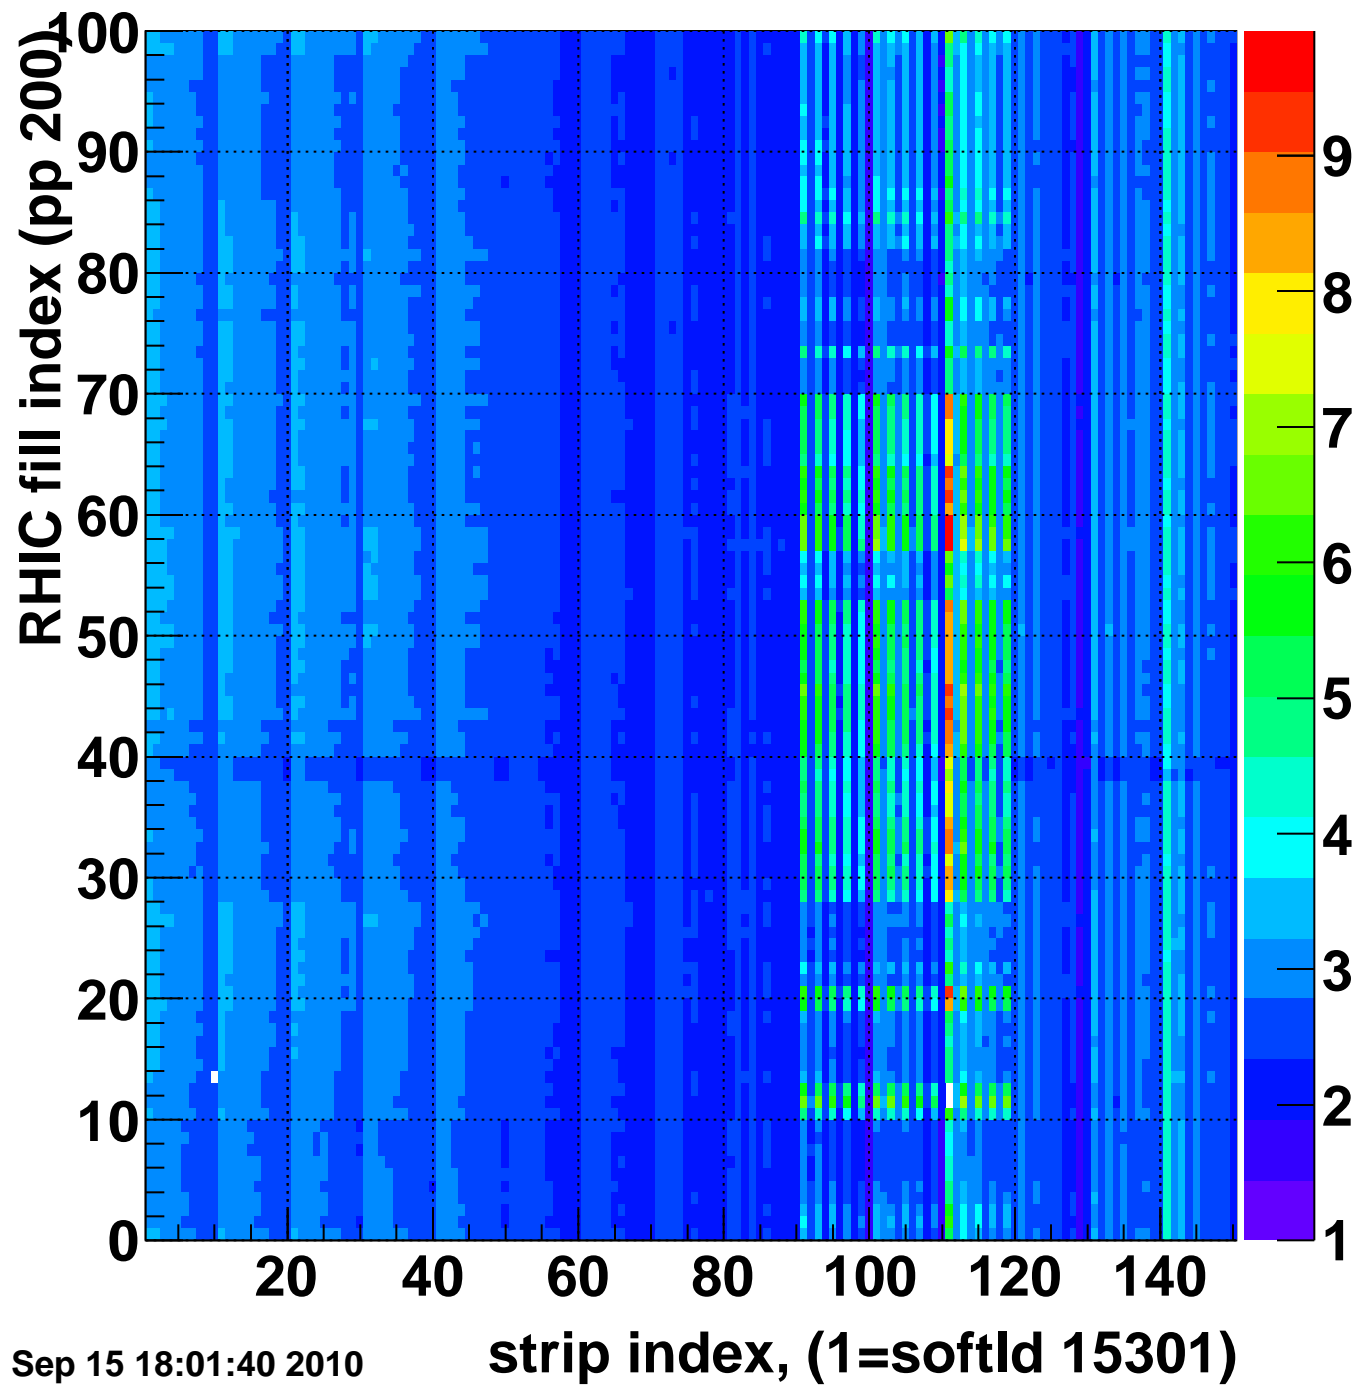

Mpv of ped residuum (ADC), BSMDE mod=103, good strips

Entries 98

Wed Sep 15 18:01:40 2010

Rms of ped residuum (ADC), BSMDE mod=103, good strips

Entries 12042

Wed Sep 15 18:01:40 2010

Bad strips (color=error bits), BSMDE mod=103

Entries 2958

Wed Sep 15 18:01:40 2010

strip index, (1=softId 15301)

Mpv of ped residuum (ADC), BSMDP mod=103, good strips

Entries 13

Wed Sep 15 18:01:40 2010

Rms of ped residuum (ADC), BSMDP mod=103, good strips

Entries 14997

Wed Sep 15 18:01:40 2010

Bad strips (color=error bits), BSMDE mod=103

Entries 3

Wed Sep 15 18:01:41 2010