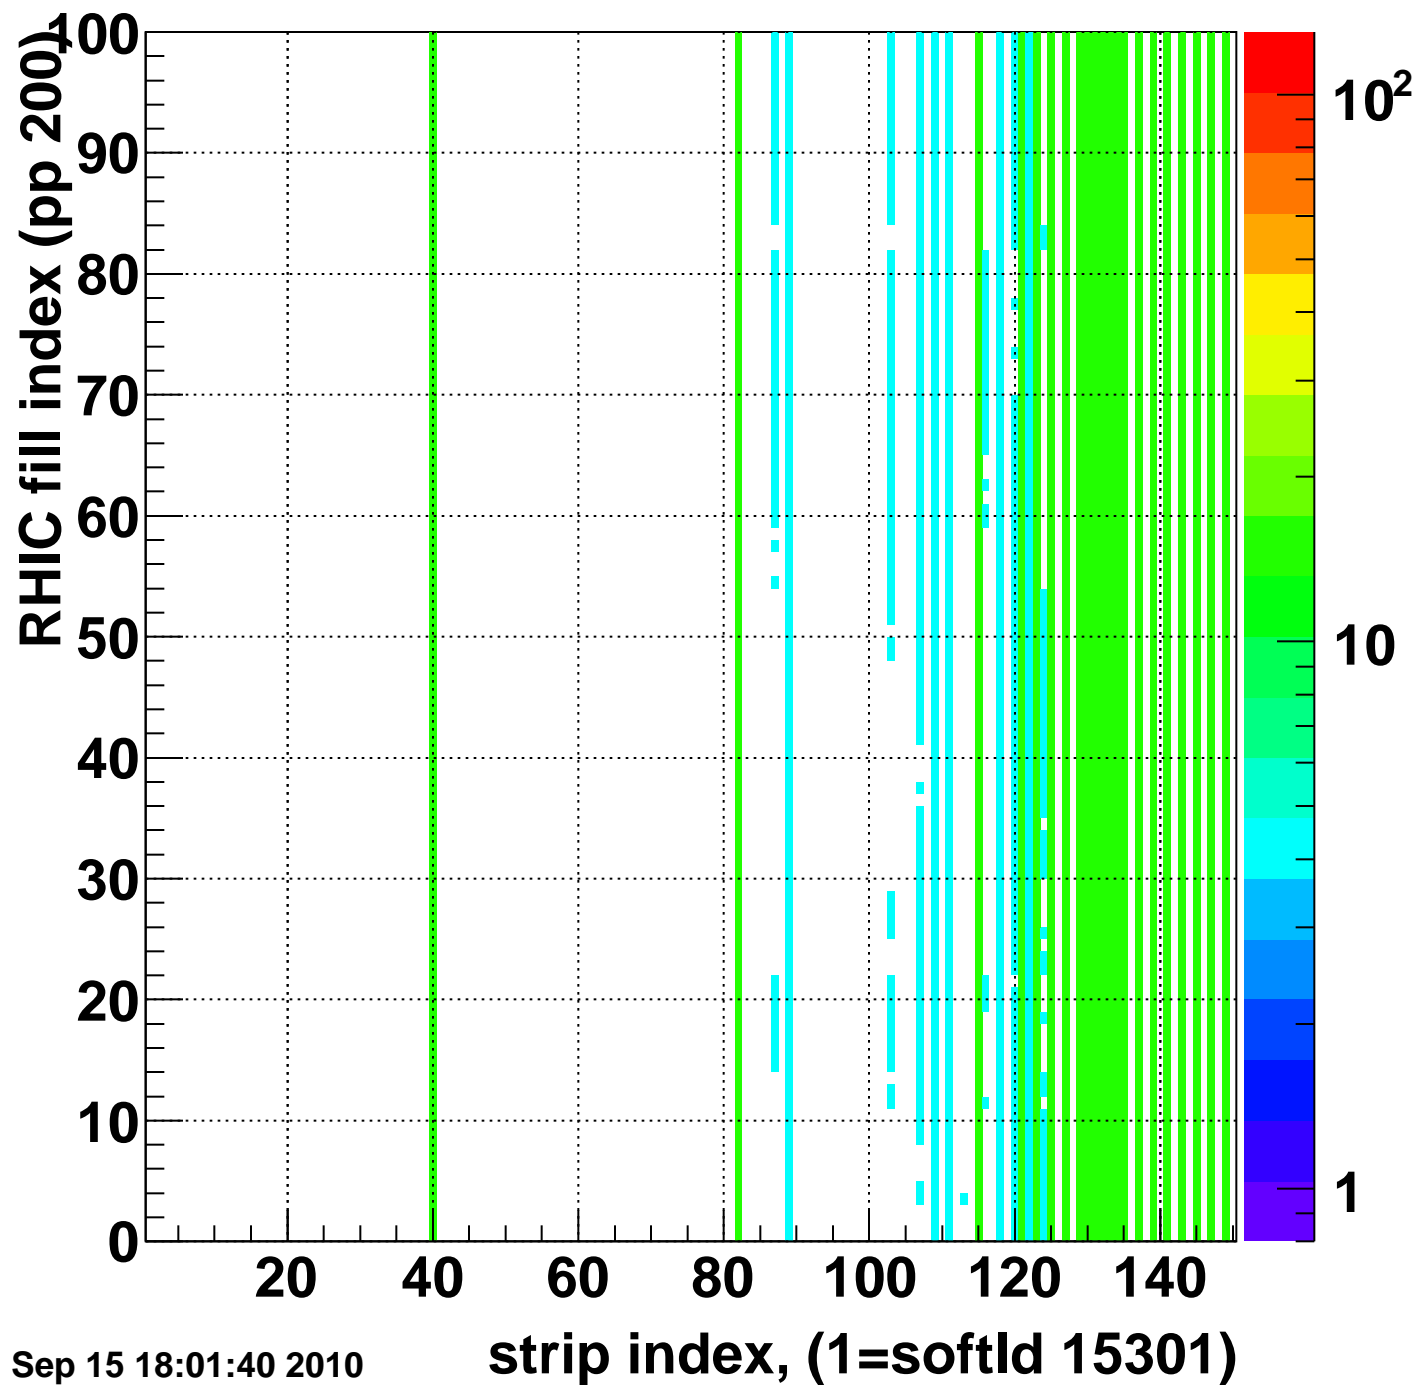

Mpv of ped residuum (ADC), BSMDE mod=103, good strips

Entries 98

Wed Sep 15 18:01:40 2010

Rms of ped residuum (ADC), BSMDE mod=103, good strips

Entries 12042

Wed Sep 15 18:01:40 2010

Bad strips (color=error bits), BSMDE mod=103

Entries 2958

Wed Sep 15 18:01:40 2010

strip index, (1=softId 15301)

Mpv of ped residuum (ADC), BSMDP mod=103, good strips

Entries 13

Wed Sep 15 18:01:40 2010

Rms of ped residuum (ADC), BSMDP mod=103, good strips

Entries 14997

Wed Sep 15 18:01:40 2010

Bad strips (color=error bits), BSMDE mod=103

Entries 3

Wed Sep 15 18:01:41 2010