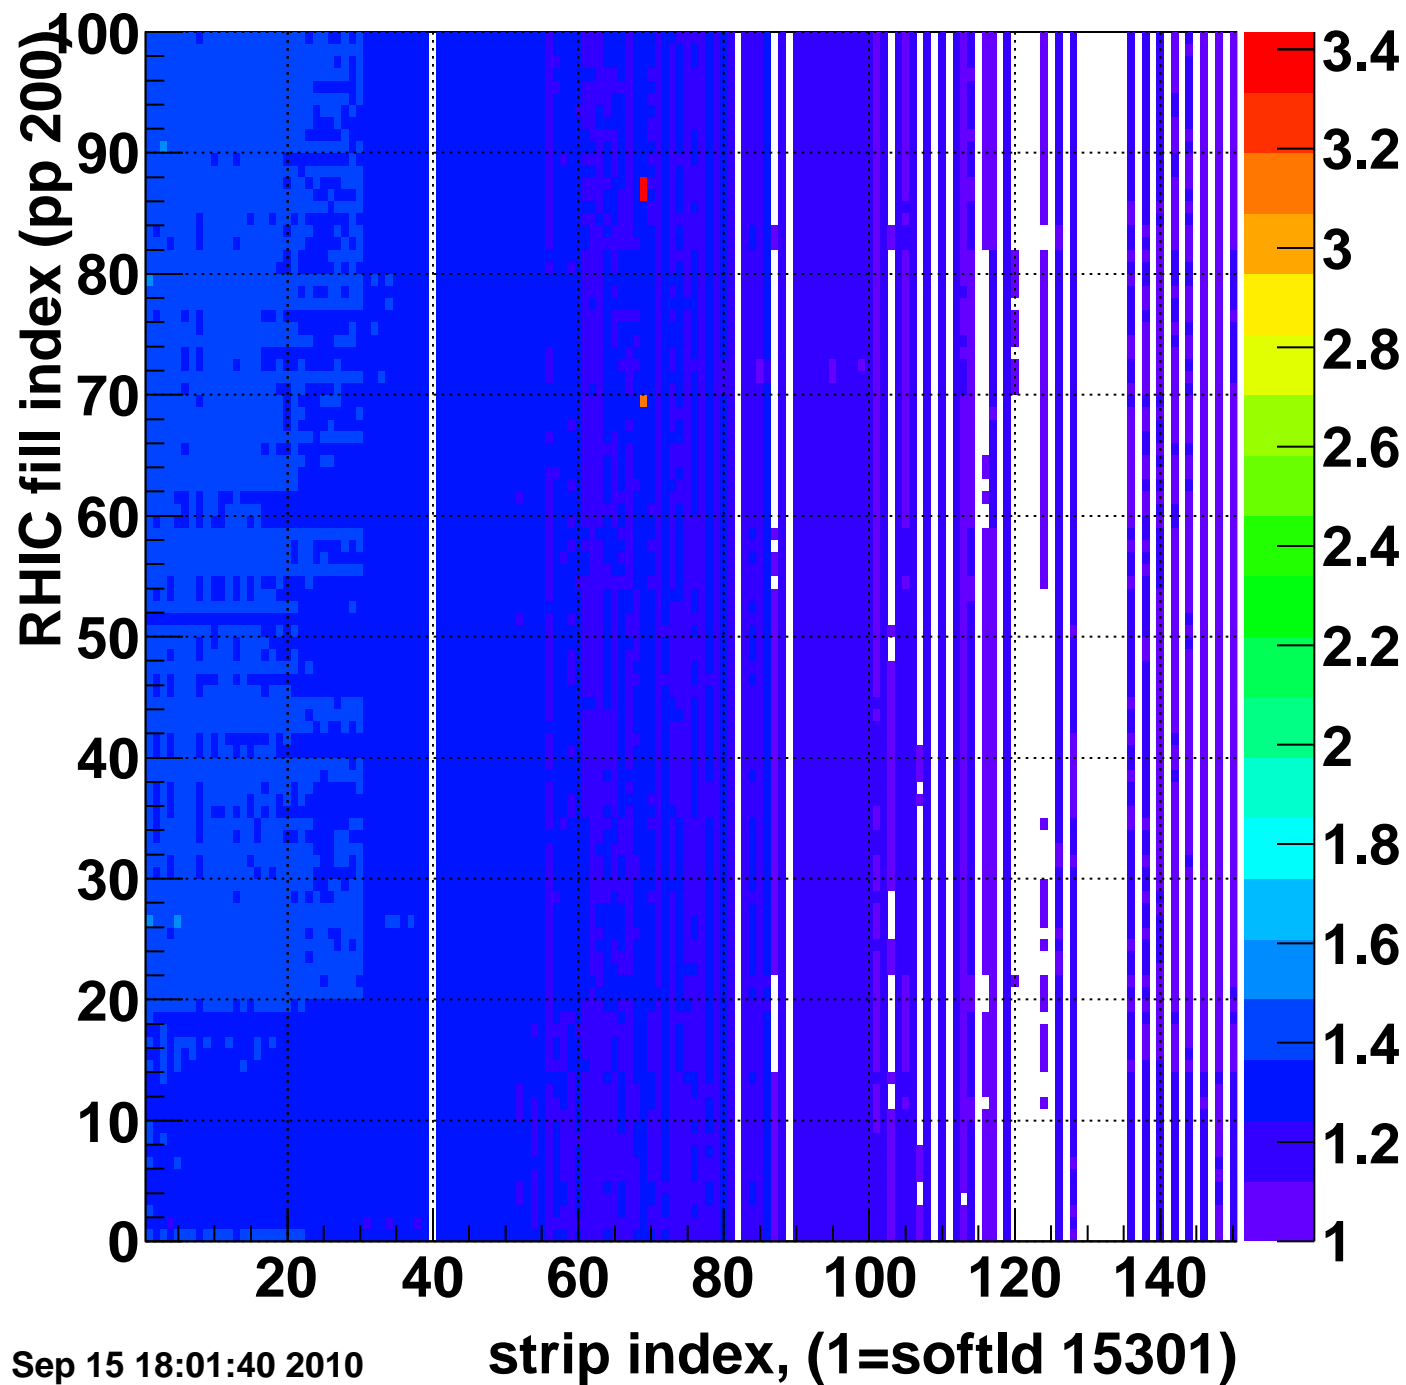

Mpv of ped residuum (ADC), BSMDE mod=103, good strips

Entries 98

Wed Sep 15 18:01:40 2010

Rms of ped residuum (ADC), BSMDE mod=103, good strips

Entries 12042

Wed Sep 15 18:01:40 2010

Bad strips (color=error bits), BSMDE mod=103

Entries 2958

Wed Sep 15 18:01:40 2010

strip index, (1=softId 15301)

Mpv of ped residuum (ADC), BSMDP mod=103, good strips

Entries 13

Wed Sep 15 18:01:40 2010

Rms of ped residuum (ADC), BSMDP mod=103, good strips

Entries 14997

Wed Sep 15 18:01:40 2010

Bad strips (color=error bits), BSMDE mod=103

Entries 3

Wed Sep 15 18:01:41 2010