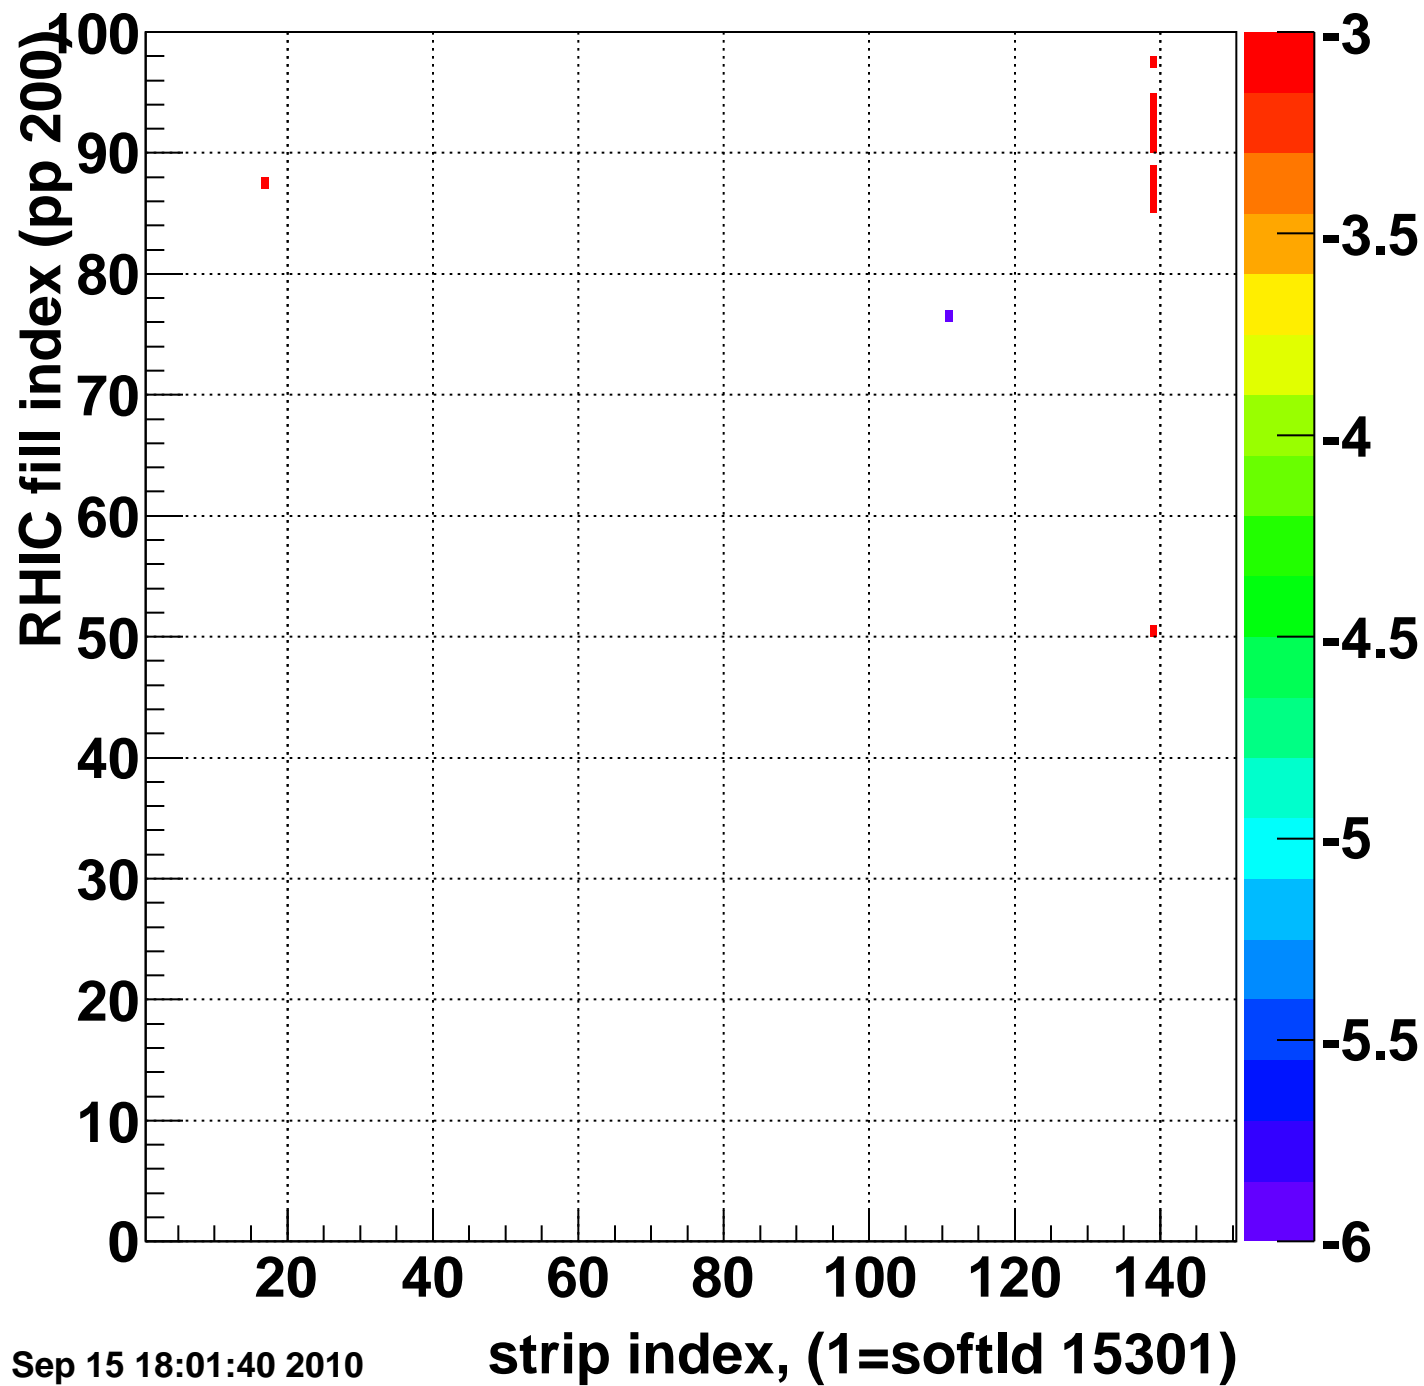

Mpv of ped residuum (ADC), BSMDE mod=103, good strips

Entries 98

Wed Sep 15 18:01:40 2010

Rms of ped residuum (ADC), BSMDE mod=103, good strips

Entries 12042

Wed Sep 15 18:01:40 2010

Bad strips (color=error bits), BSMDE mod=103

Entries 2958

Wed Sep 15 18:01:40 2010

strip index, (1=softId 15301)

Mpv of ped residuum (ADC), BSMDP mod=103, good strips

Entries 13

Wed Sep 15 18:01:40 2010

Rms of ped residuum (ADC), BSMDP mod=103, good strips

Entries 14997

Wed Sep 15 18:01:40 2010

Bad strips (color=error bits), BSMDE mod=103

Entries 3

Wed Sep 15 18:01:41 2010