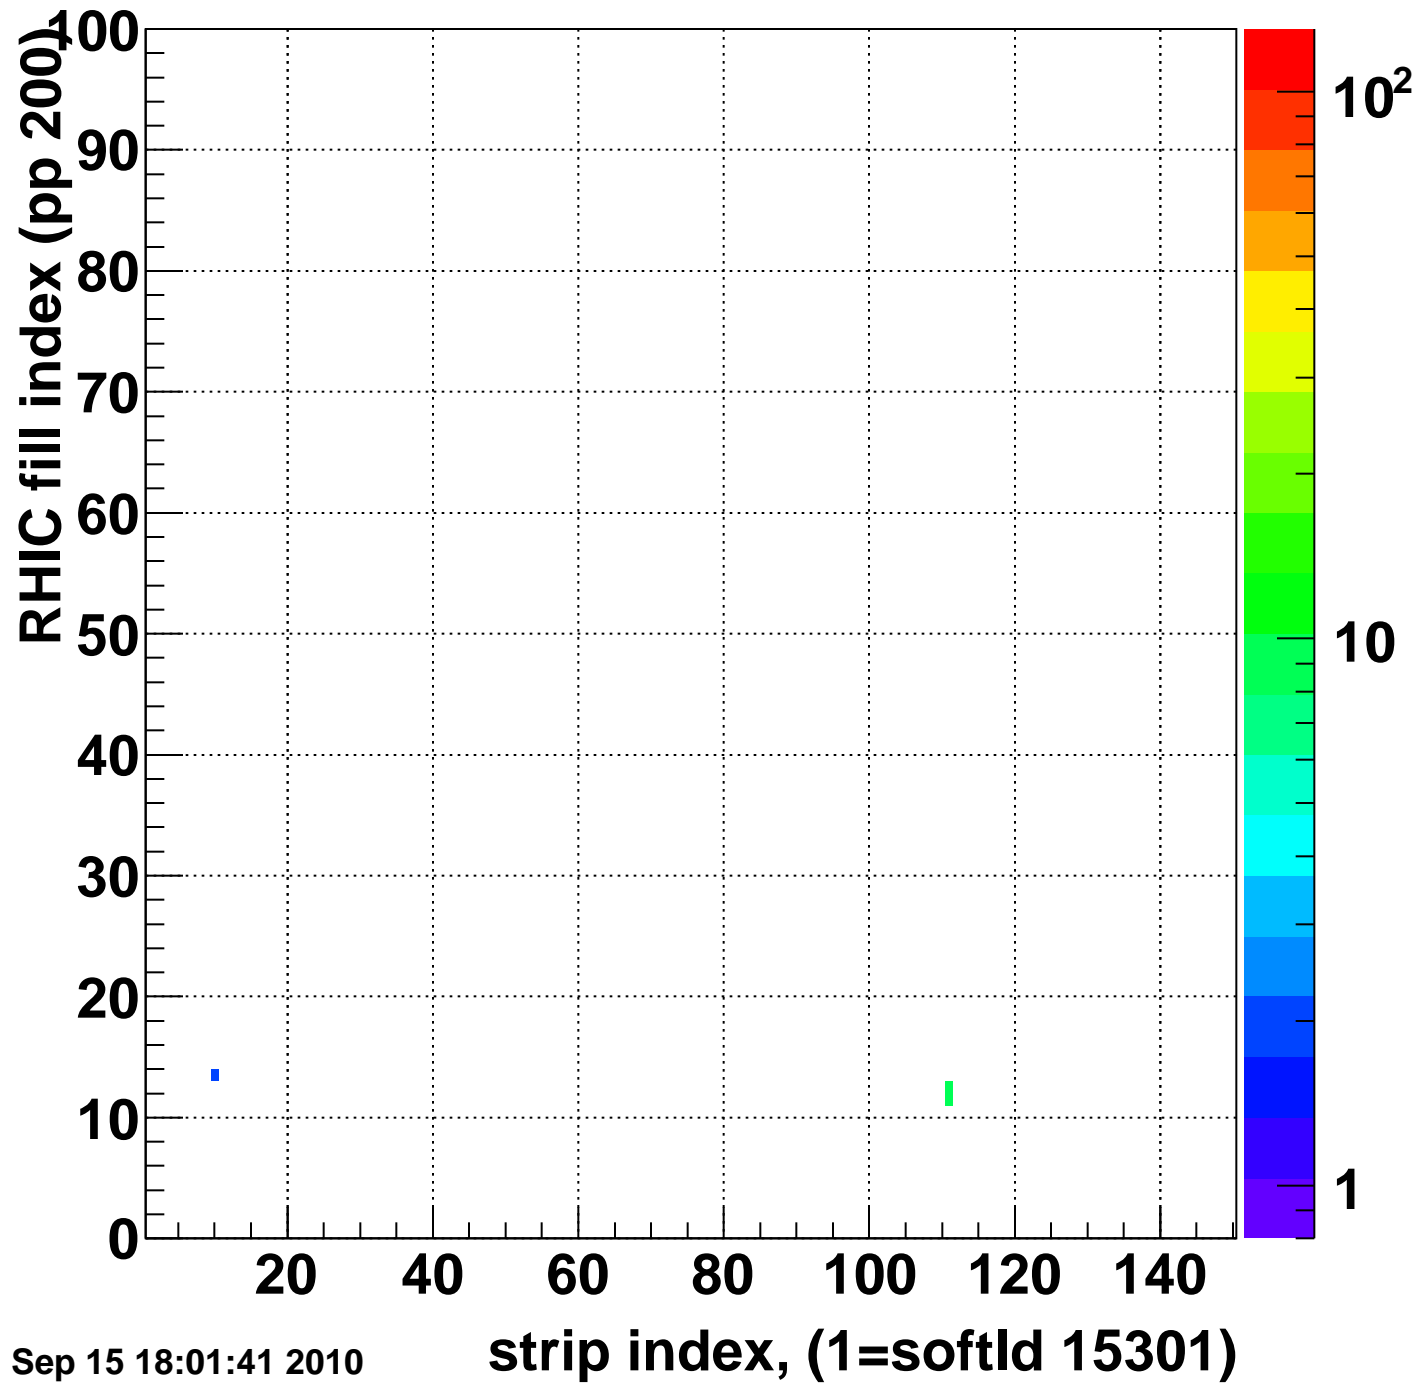

Mpv of ped residuum (ADC), BSMDE mod=103, good strips

Entries 98

Wed Sep 15 18:01:40 2010

Rms of ped residuum (ADC), BSMDE mod=103, good strips

Entries 12042

Wed Sep 15 18:01:40 2010

Bad strips (color=error bits), BSMDE mod=103

Entries 2958

Wed Sep 15 18:01:40 2010

strip index, (1=softId 15301)

Mpv of ped residuum (ADC), BSMDP mod=103, good strips

Entries 13

Wed Sep 15 18:01:40 2010

Rms of ped residuum (ADC), BSMDP mod=103, good strips

Entries 14997

Wed Sep 15 18:01:40 2010

Bad strips (color=error bits), BSMDE mod=103

Entries 3

Wed Sep 15 18:01:41 2010