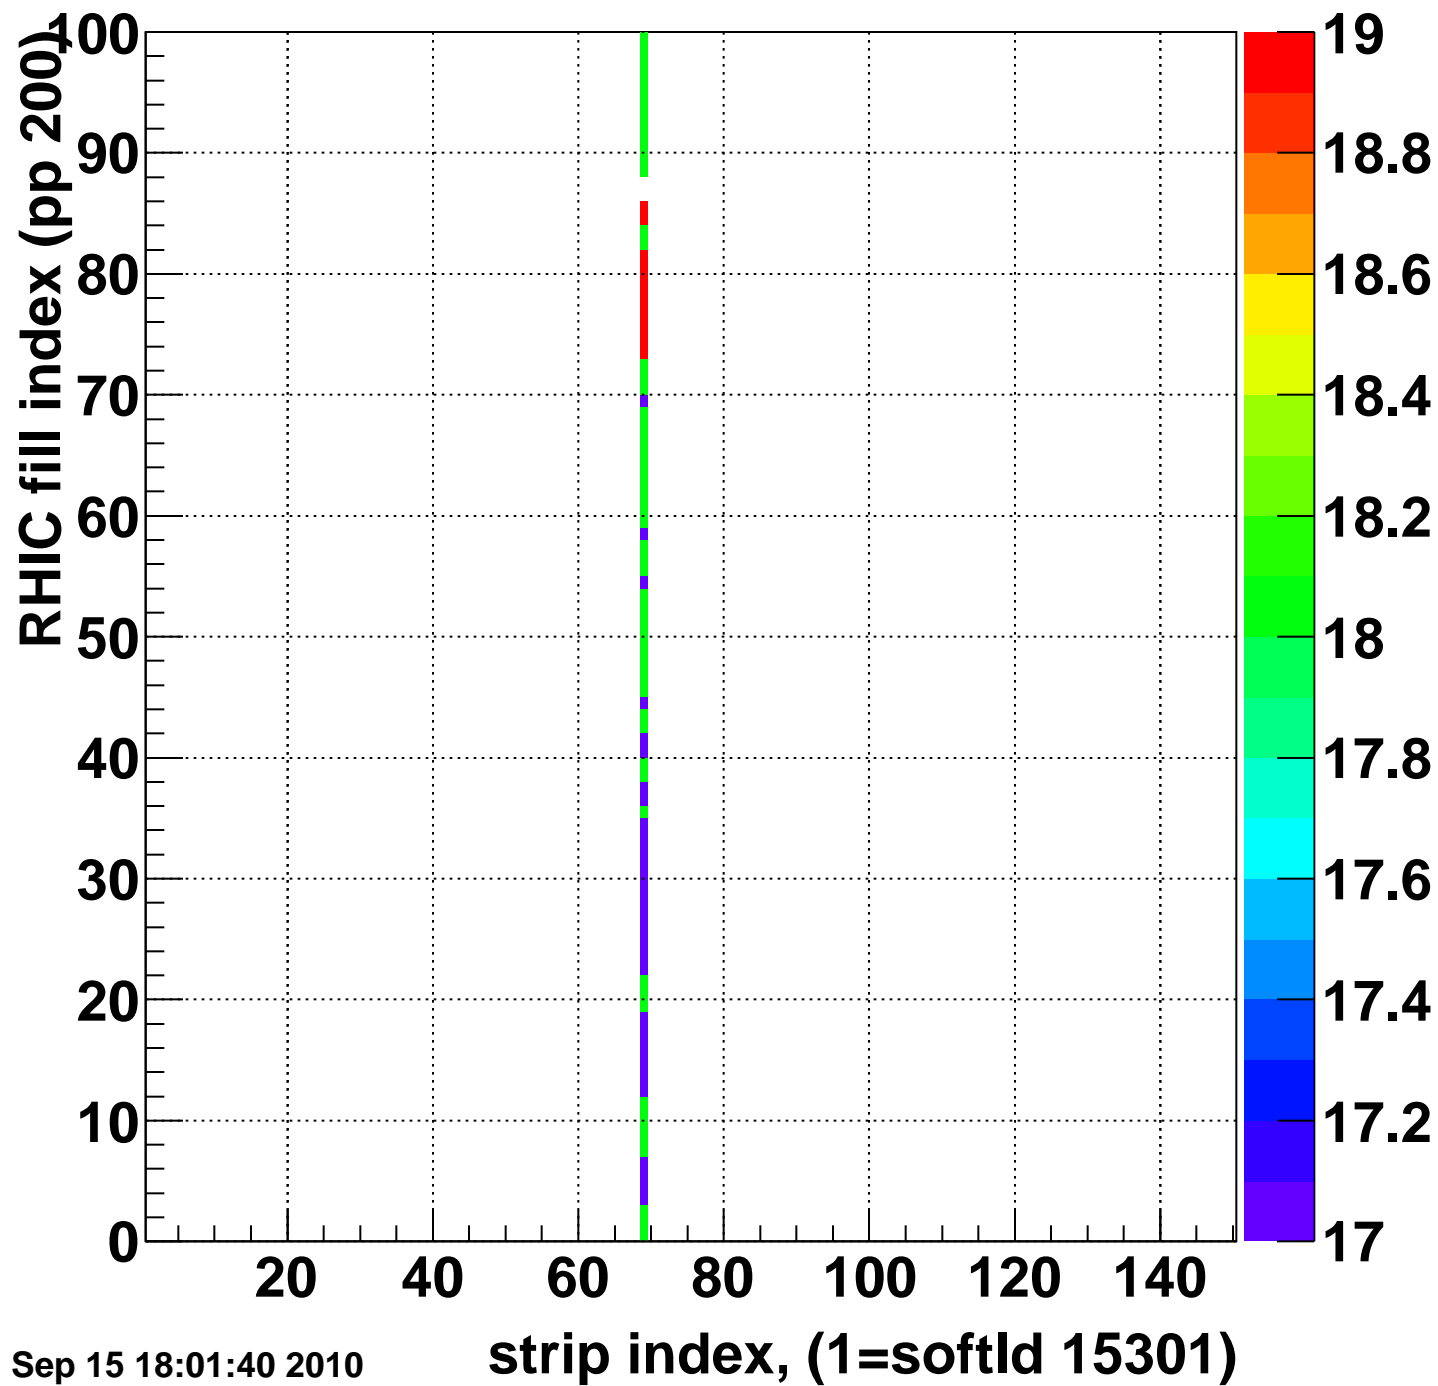

Mpv of ped residuum (ADC), BSMDE mod=103, good strips

Entries 98

Wed Sep 15 18:01:40 2010

Rms of ped residuum (ADC), BSMDE mod=103, good strips

Entries 12042

Wed Sep 15 18:01:40 2010

Bad strips (color=error bits), BSMDE mod=103

Entries 2958

Wed Sep 15 18:01:40 2010

strip index, (1=softId 15301)

Mpv of ped residuum (ADC), BSMDP mod=103, good strips

Entries 13

Wed Sep 15 18:01:40 2010

Rms of ped residuum (ADC), BSMDP mod=103, good strips

Entries 14997

Wed Sep 15 18:01:40 2010

Bad strips (color=error bits), BSMDE mod=103

Entries 3

Wed Sep 15 18:01:41 2010