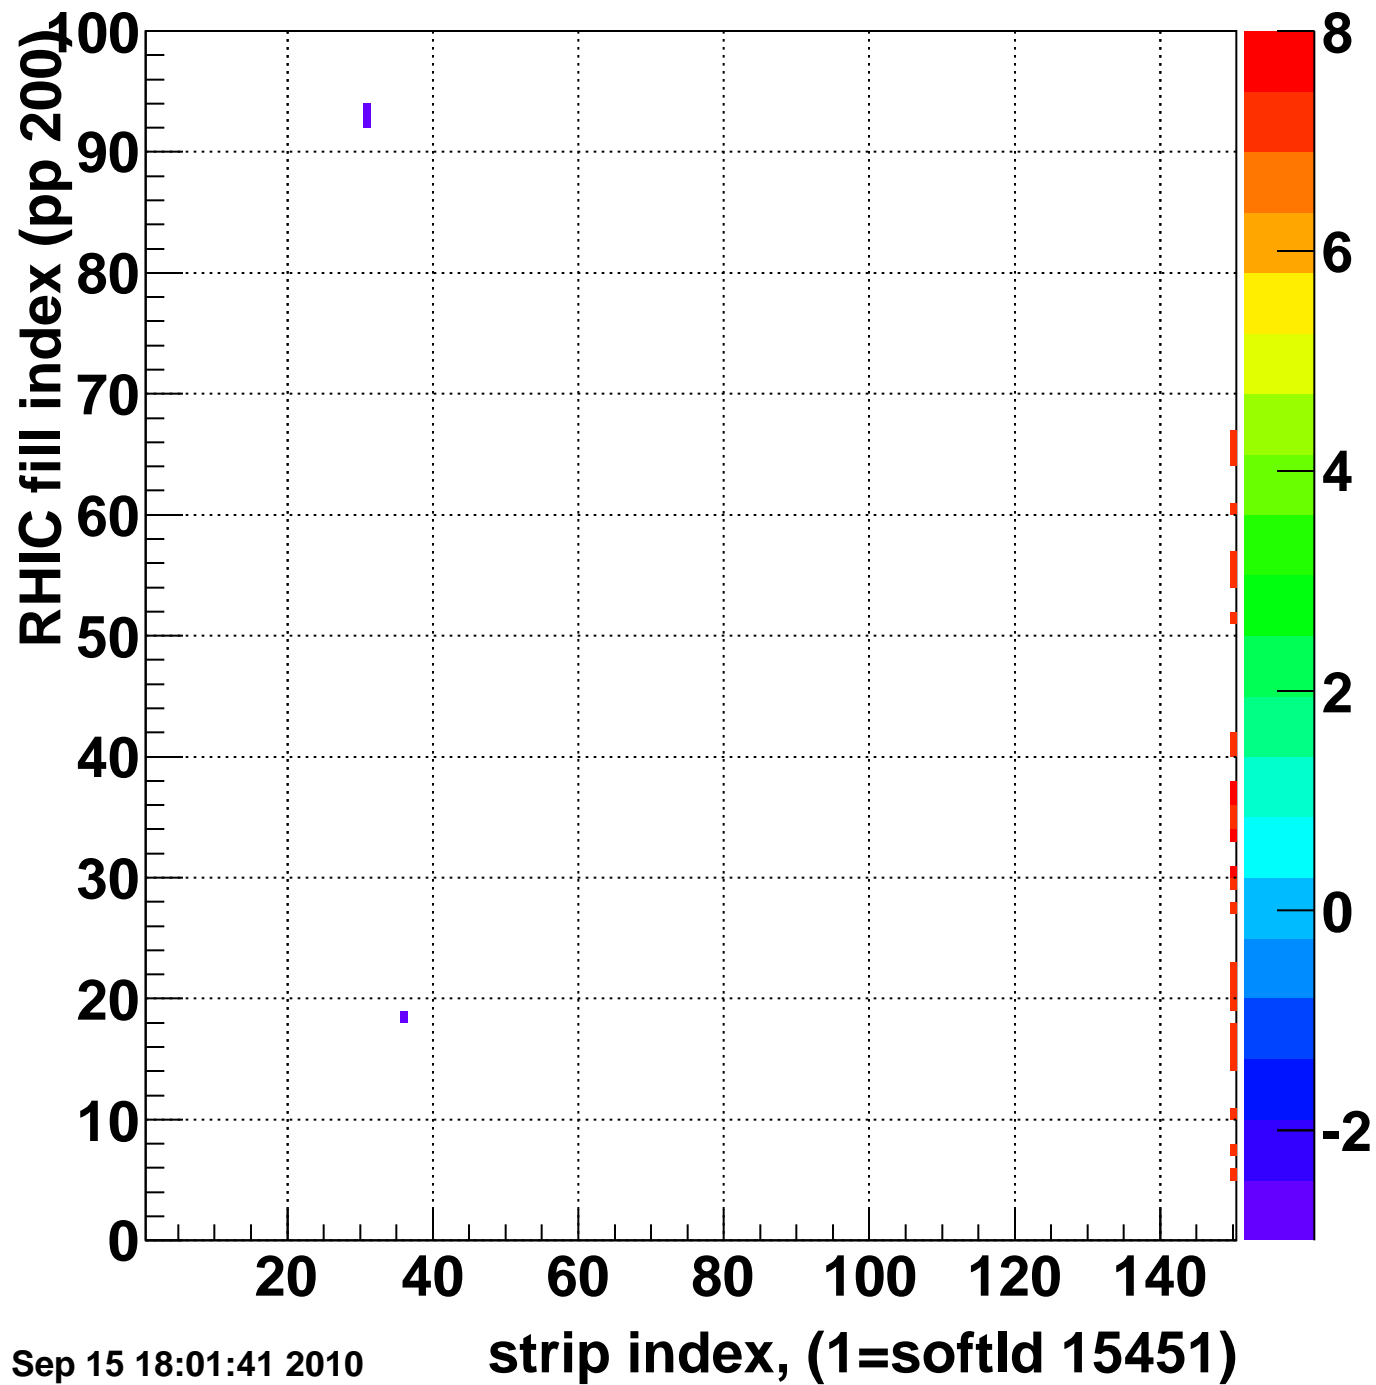

Mpv of ped residuum (ADC), BSMDE mod=104, good strips

Entries 32

Wed Sep 15 18:01:41 2010

Rms of ped residuum (ADC), BSMDE mod=104, good strips

Entries 14700

Wed Sep 15 18:01:41 2010

Bad strips (color=error bits), BSMDE mod=104

Entries 300

Wed Sep 15 18:01:41 2010

Rms of ped residuum (ADC), BSMDP mod=104, good strips

Entries 15000

Wed Sep 15 18:01:41 2010

Bad strips (color=error bits), BSMDE mod=104

Entries 0

Wed Sep 15 18:01:41 2010