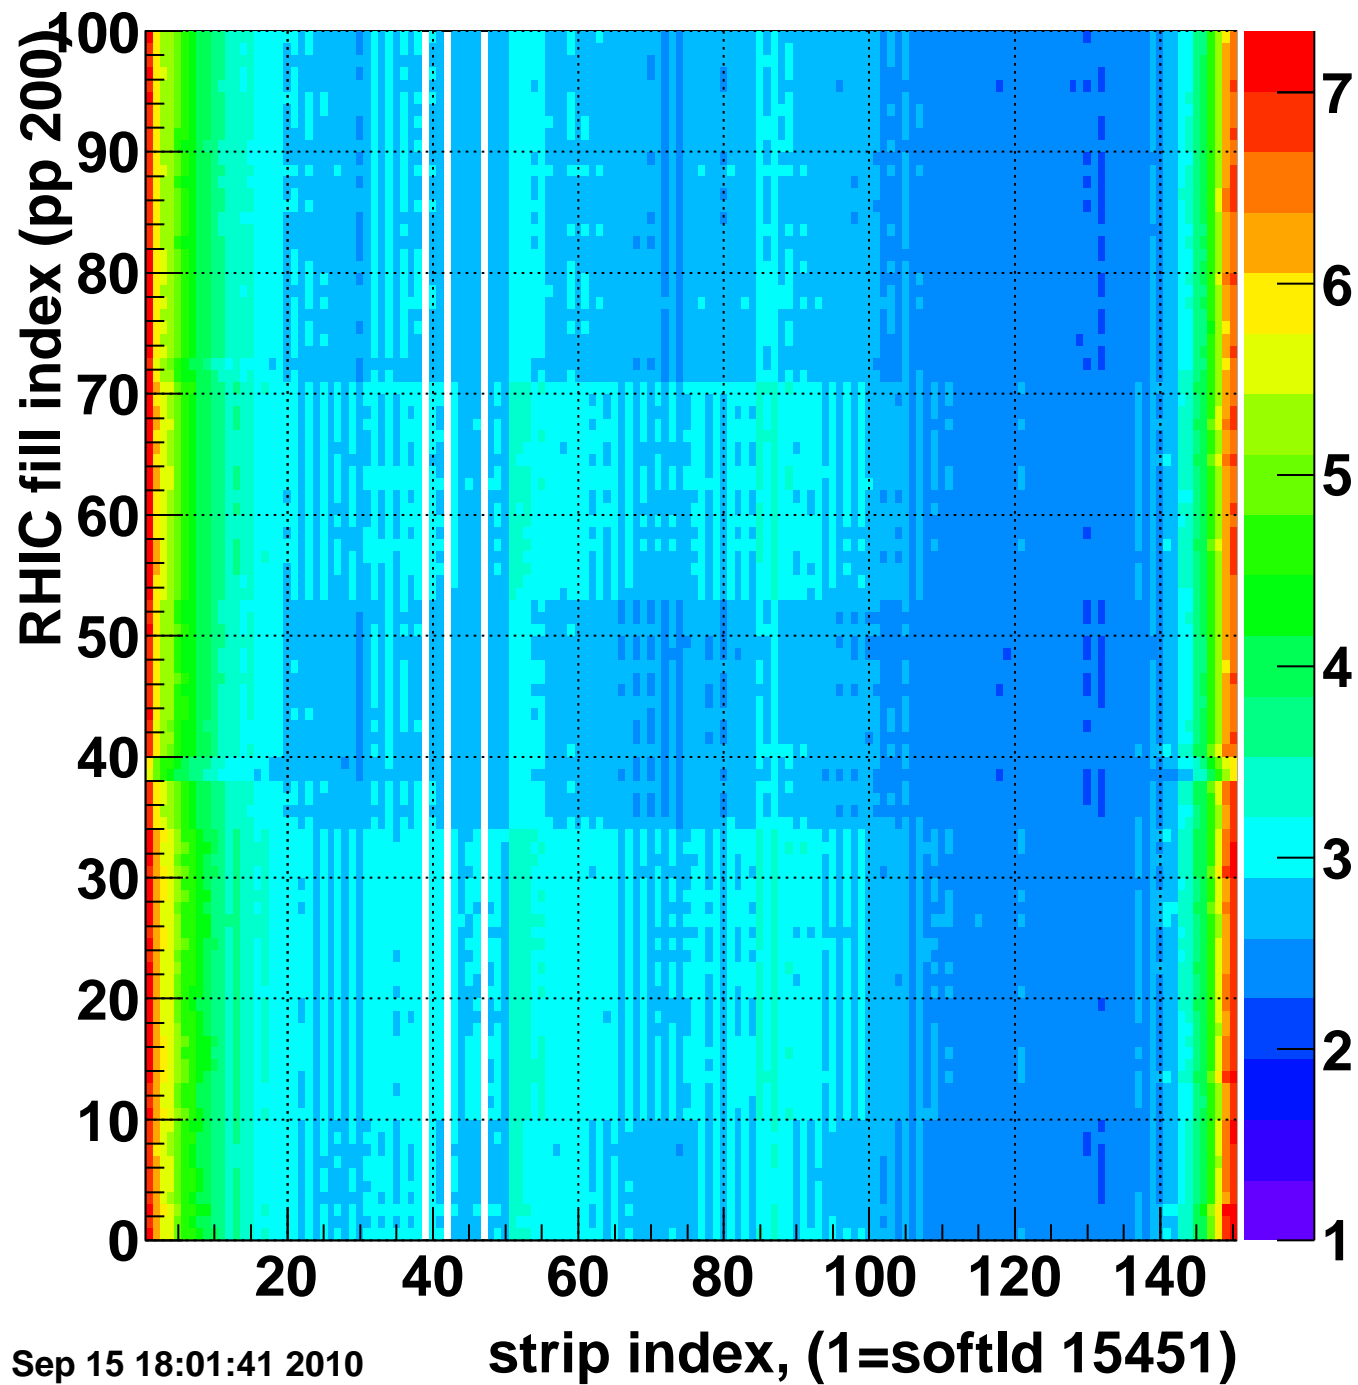

Mpv of ped residuum (ADC), BSMDE mod=104, good strips

Entries 32

Wed Sep 15 18:01:41 2010

Rms of ped residuum (ADC), BSMDE mod=104, good strips

Entries 14700

Wed Sep 15 18:01:41 2010

Bad strips (color=error bits), BSMDE mod=104

Entries 300

Wed Sep 15 18:01:41 2010

Rms of ped residuum (ADC), BSMDP mod=104, good strips

Entries 15000

Wed Sep 15 18:01:41 2010

Bad strips (color=error bits), BSMDE mod=104

Entries 0

Wed Sep 15 18:01:41 2010