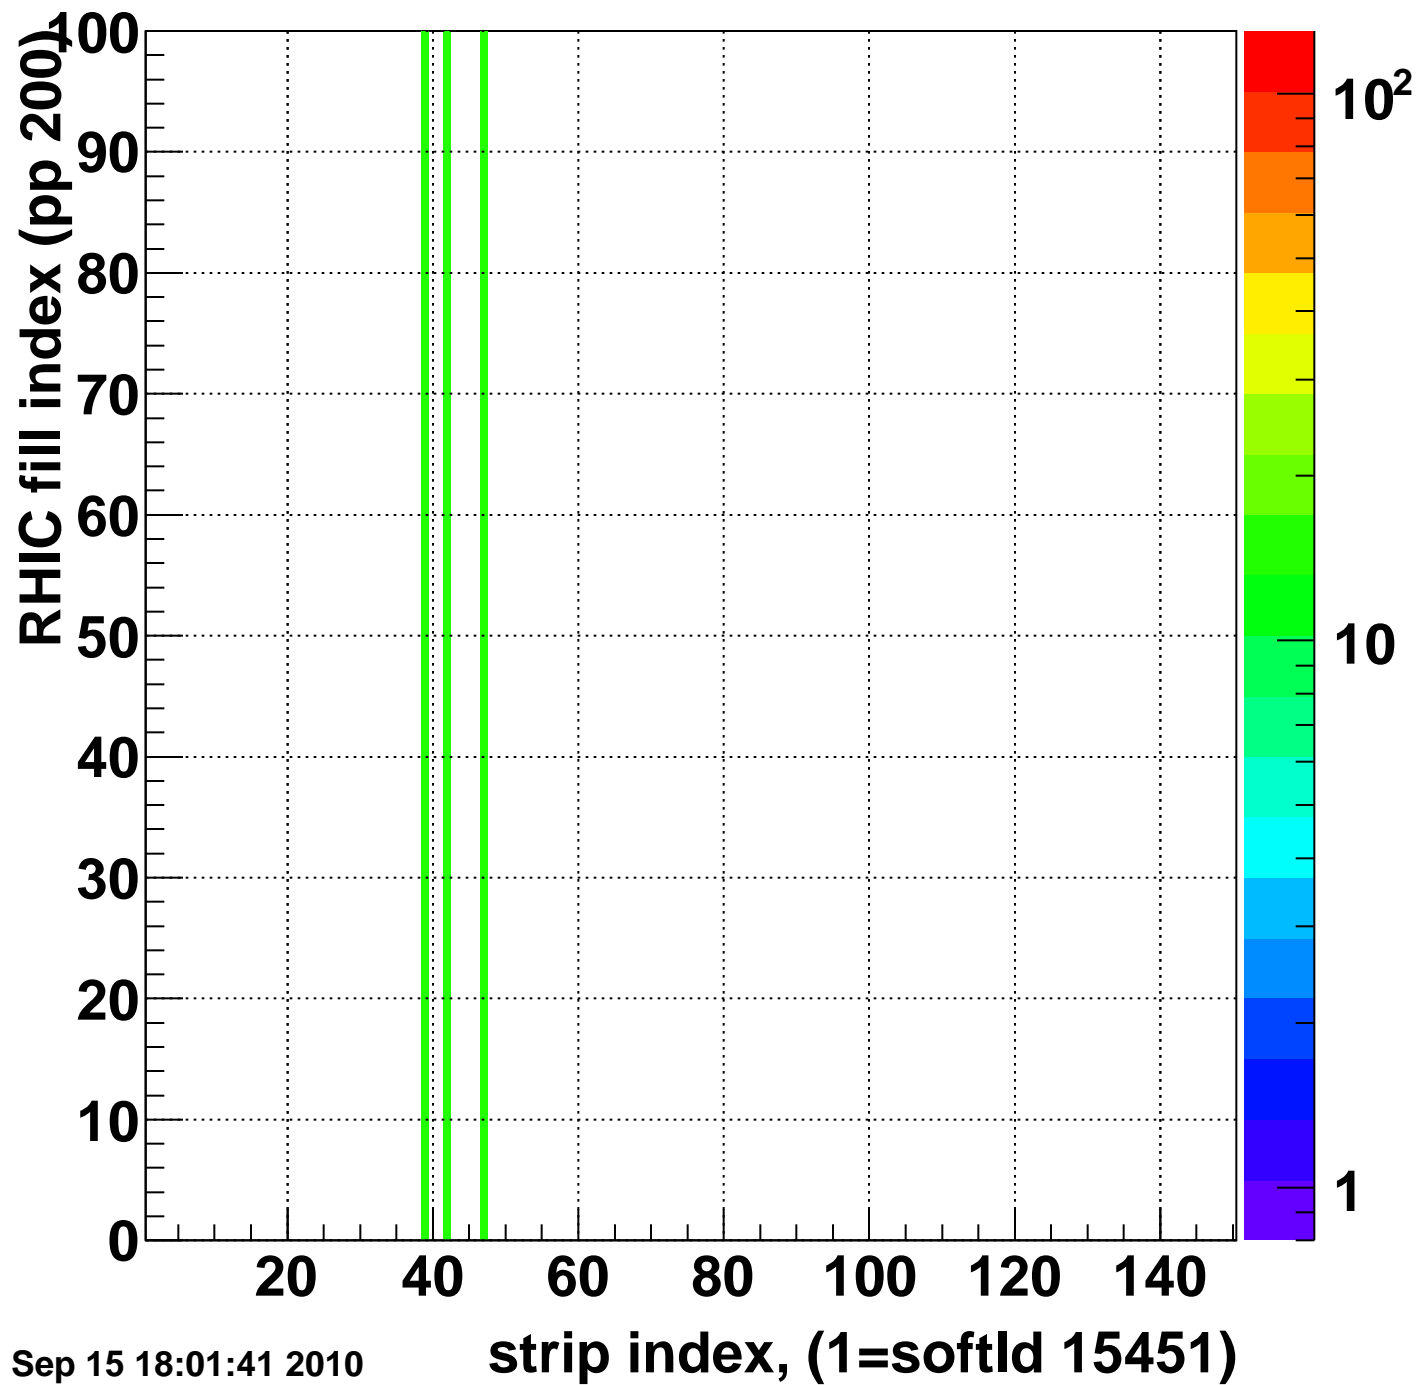

Mpv of ped residuum (ADC), BSMDE mod=104, good strips

Entries 32

Wed Sep 15 18:01:41 2010

Rms of ped residuum (ADC), BSMDE mod=104, good strips

Entries 14700

Wed Sep 15 18:01:41 2010

Bad strips (color=error bits), BSMDE mod=104

Entries 300

Wed Sep 15 18:01:41 2010

Rms of ped residuum (ADC), BSMDP mod=104, good strips

Entries 15000

Wed Sep 15 18:01:41 2010

Bad strips (color=error bits), BSMDE mod=104

Entries 0

Wed Sep 15 18:01:41 2010