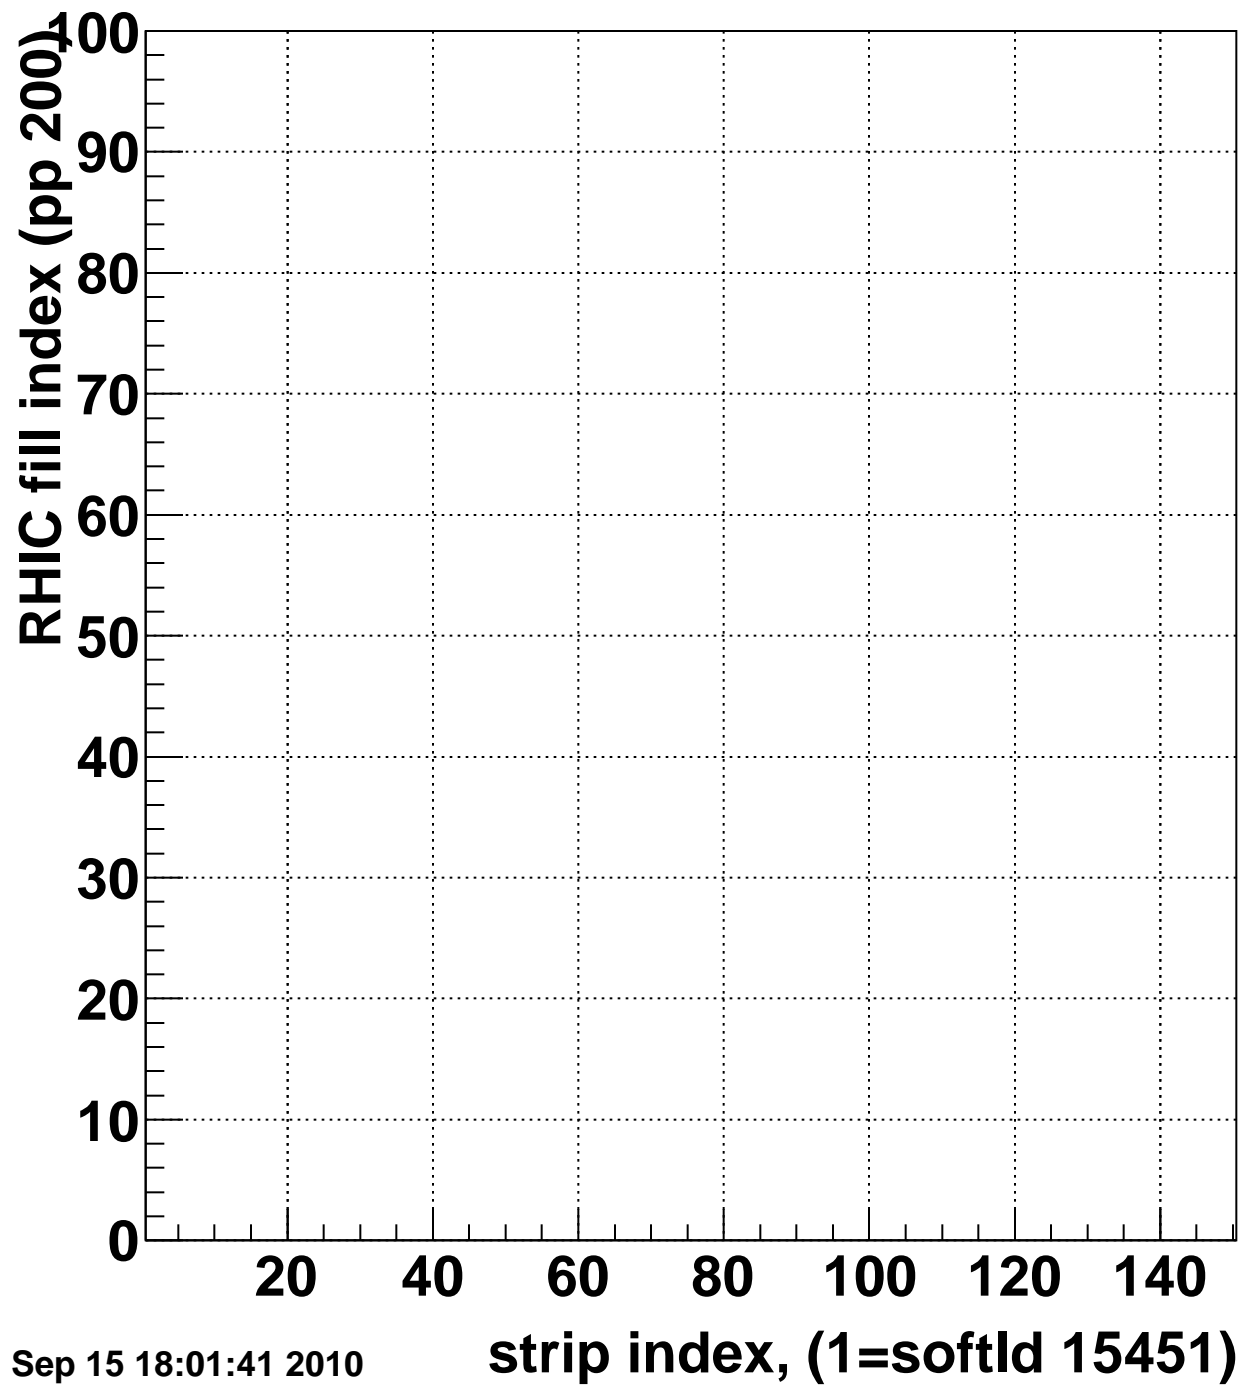

Mpv of ped residuum (ADC), BSMDE mod=104, good strips

Entries 32

Wed Sep 15 18:01:41 2010

Rms of ped residuum (ADC), BSMDE mod=104, good strips

Entries 14700

Wed Sep 15 18:01:41 2010

Bad strips (color=error bits), BSMDE mod=104

Entries 300

Wed Sep 15 18:01:41 2010

Rms of ped residuum (ADC), BSMDP mod=104, good strips

Entries 15000

Wed Sep 15 18:01:41 2010

Bad strips (color=error bits), BSMDE mod=104

Entries 0

Wed Sep 15 18:01:41 2010