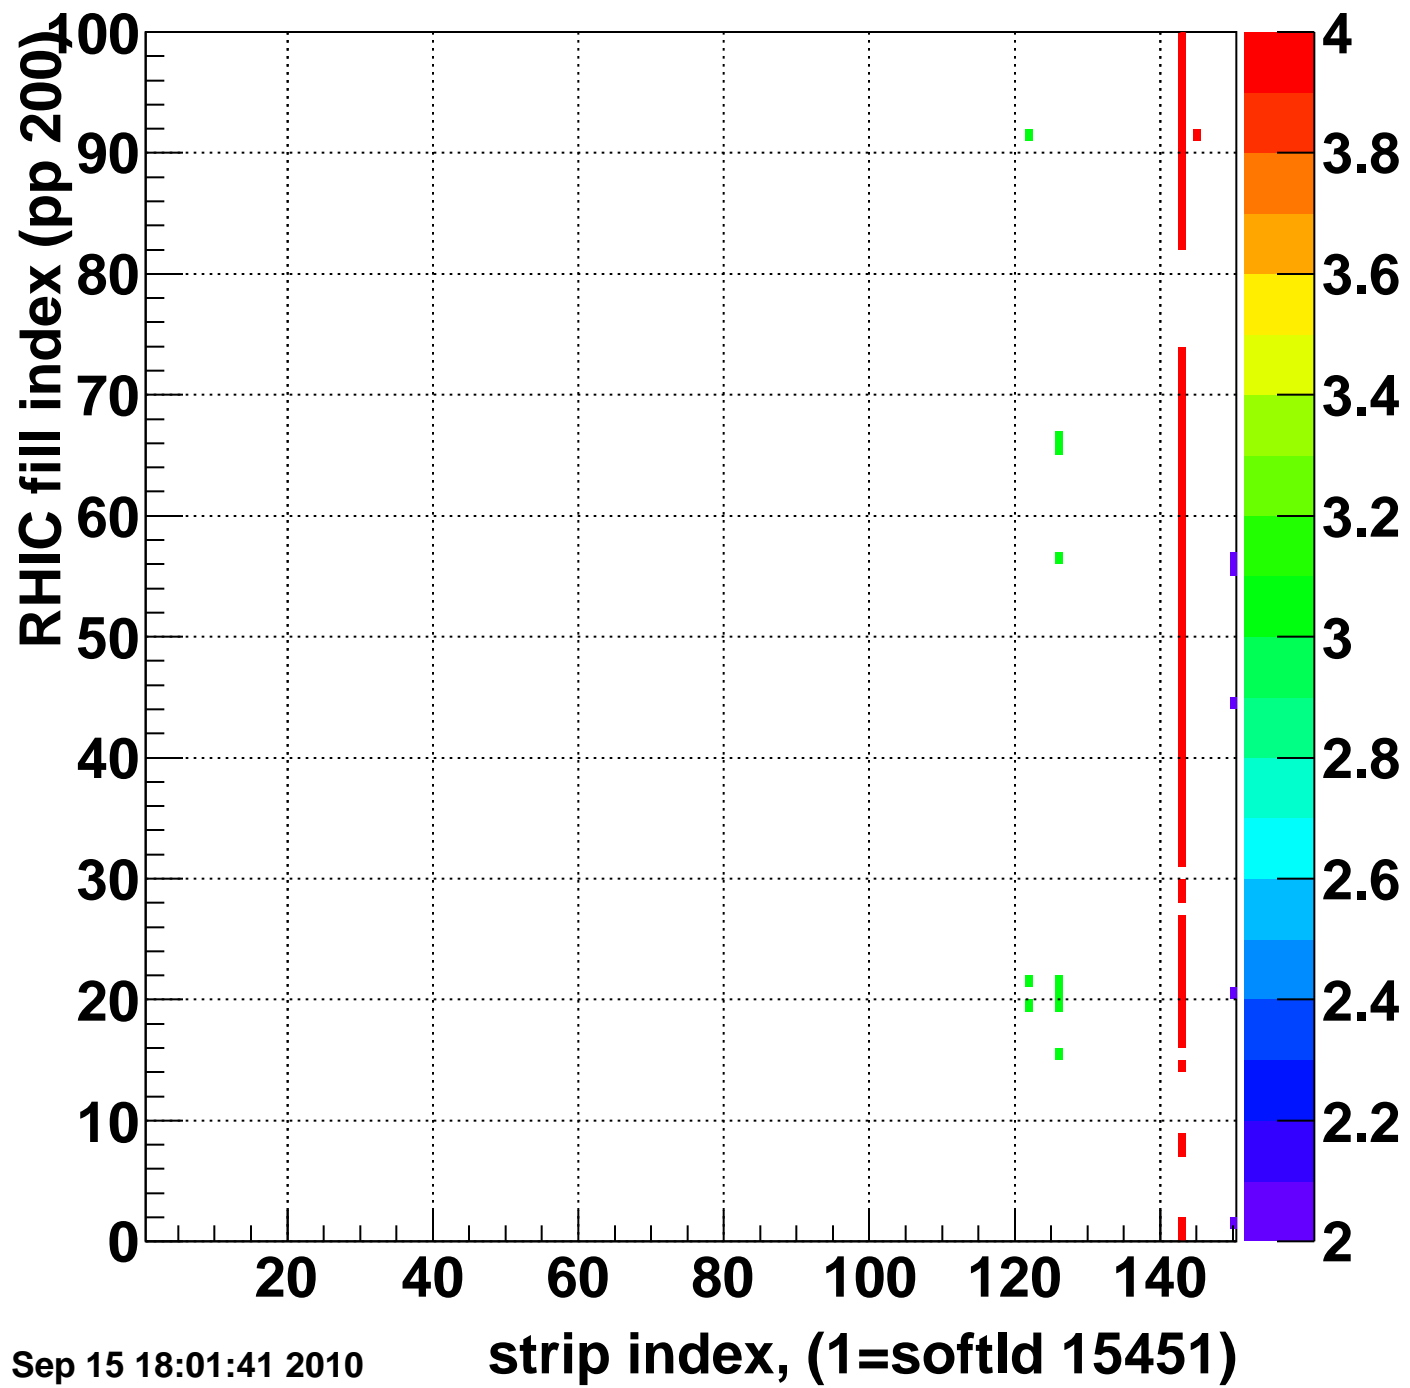

Mpv of ped residuum (ADC), BSMDE mod=104, good strips

Entries 32

Wed Sep 15 18:01:41 2010

Rms of ped residuum (ADC), BSMDE mod=104, good strips

Entries 14700

Wed Sep 15 18:01:41 2010

Bad strips (color=error bits), BSMDE mod=104

Entries 300

Wed Sep 15 18:01:41 2010

Rms of ped residuum (ADC), BSMDP mod=104, good strips

Entries 15000

Wed Sep 15 18:01:41 2010

Bad strips (color=error bits), BSMDE mod=104

Entries 0

Wed Sep 15 18:01:41 2010