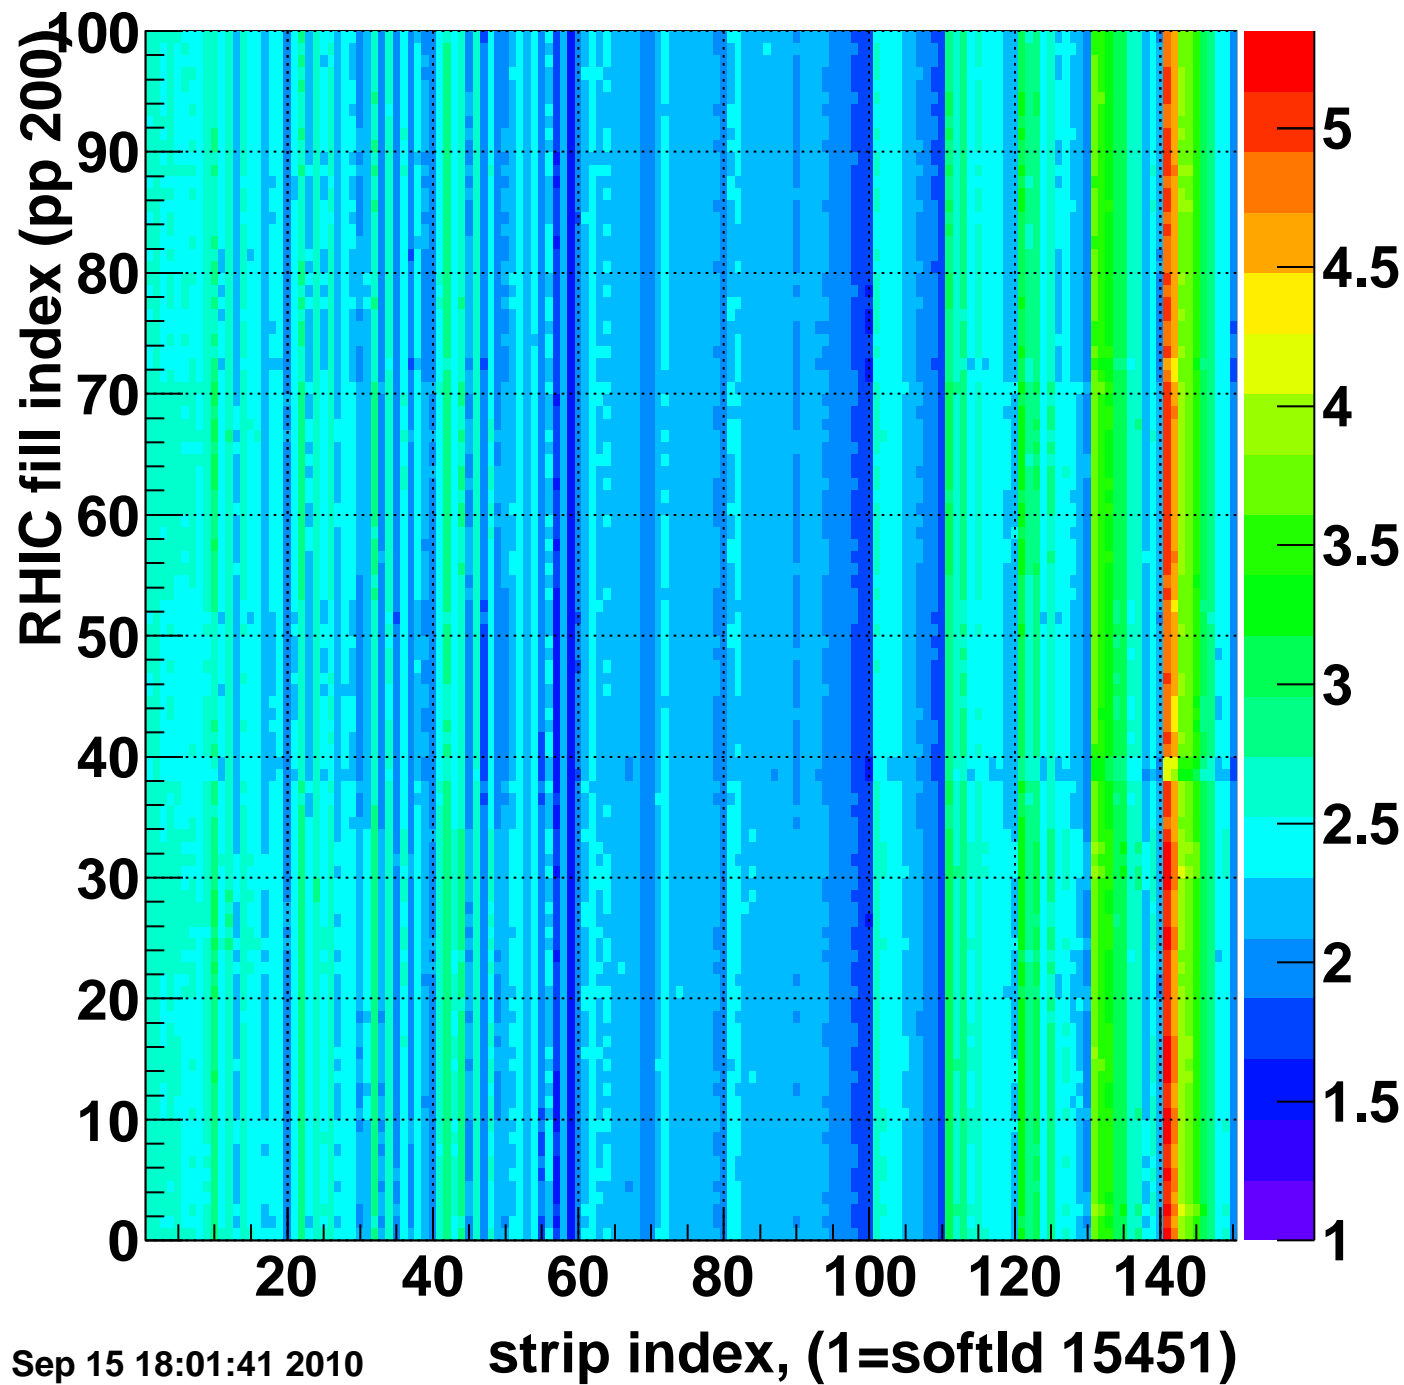

Mpv of ped residuum (ADC), BSMDE mod=104, good strips

Entries 32

Wed Sep 15 18:01:41 2010

Rms of ped residuum (ADC), BSMDE mod=104, good strips

Entries 14700

Wed Sep 15 18:01:41 2010

Bad strips (color=error bits), BSMDE mod=104

Entries 300

Wed Sep 15 18:01:41 2010

Rms of ped residuum (ADC), BSMDP mod=104, good strips

Entries 15000

Wed Sep 15 18:01:41 2010

Bad strips (color=error bits), BSMDE mod=104

Entries 0

Wed Sep 15 18:01:41 2010