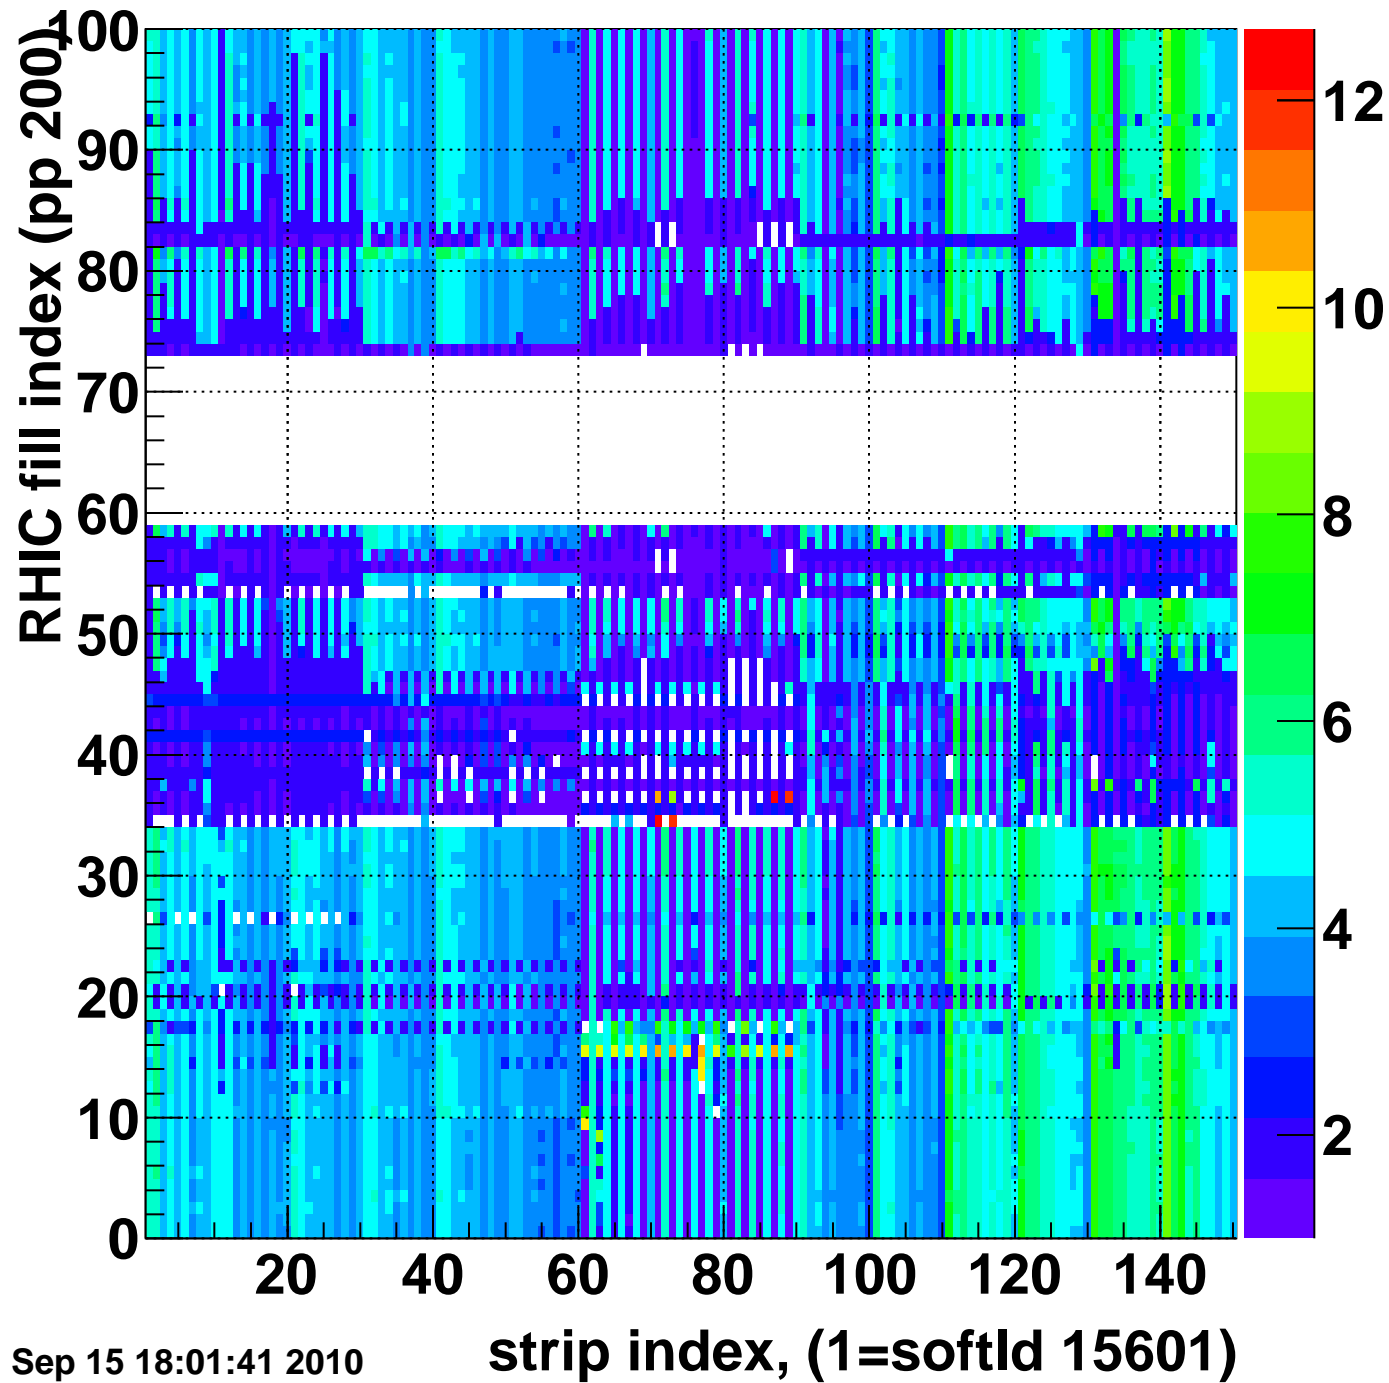

Rms of ped residuum (ADC), BSMDE mod=105, good strips

Entries 12814

Wed Sep 15 18:01:41 2010

Bad strips (color=error bits), BSMDE mod=105

Entries 2186

Wed Sep 15 18:01:41 2010

strip index, (1=softld 15601)

Mpv of ped residuum (ADC), BSMDP mod=105, good strips

Entries 663

Wed Sep 15 18:01:41 2010

Rms of ped residuum (ADC), BSMDP mod=105, good strips

Entries 12616

Wed Sep 15 18:01:41 2010

Bad strips (color=error bits), BSMDE mod=105

Entries 2384

Wed Sep 15 18:01:41 2010