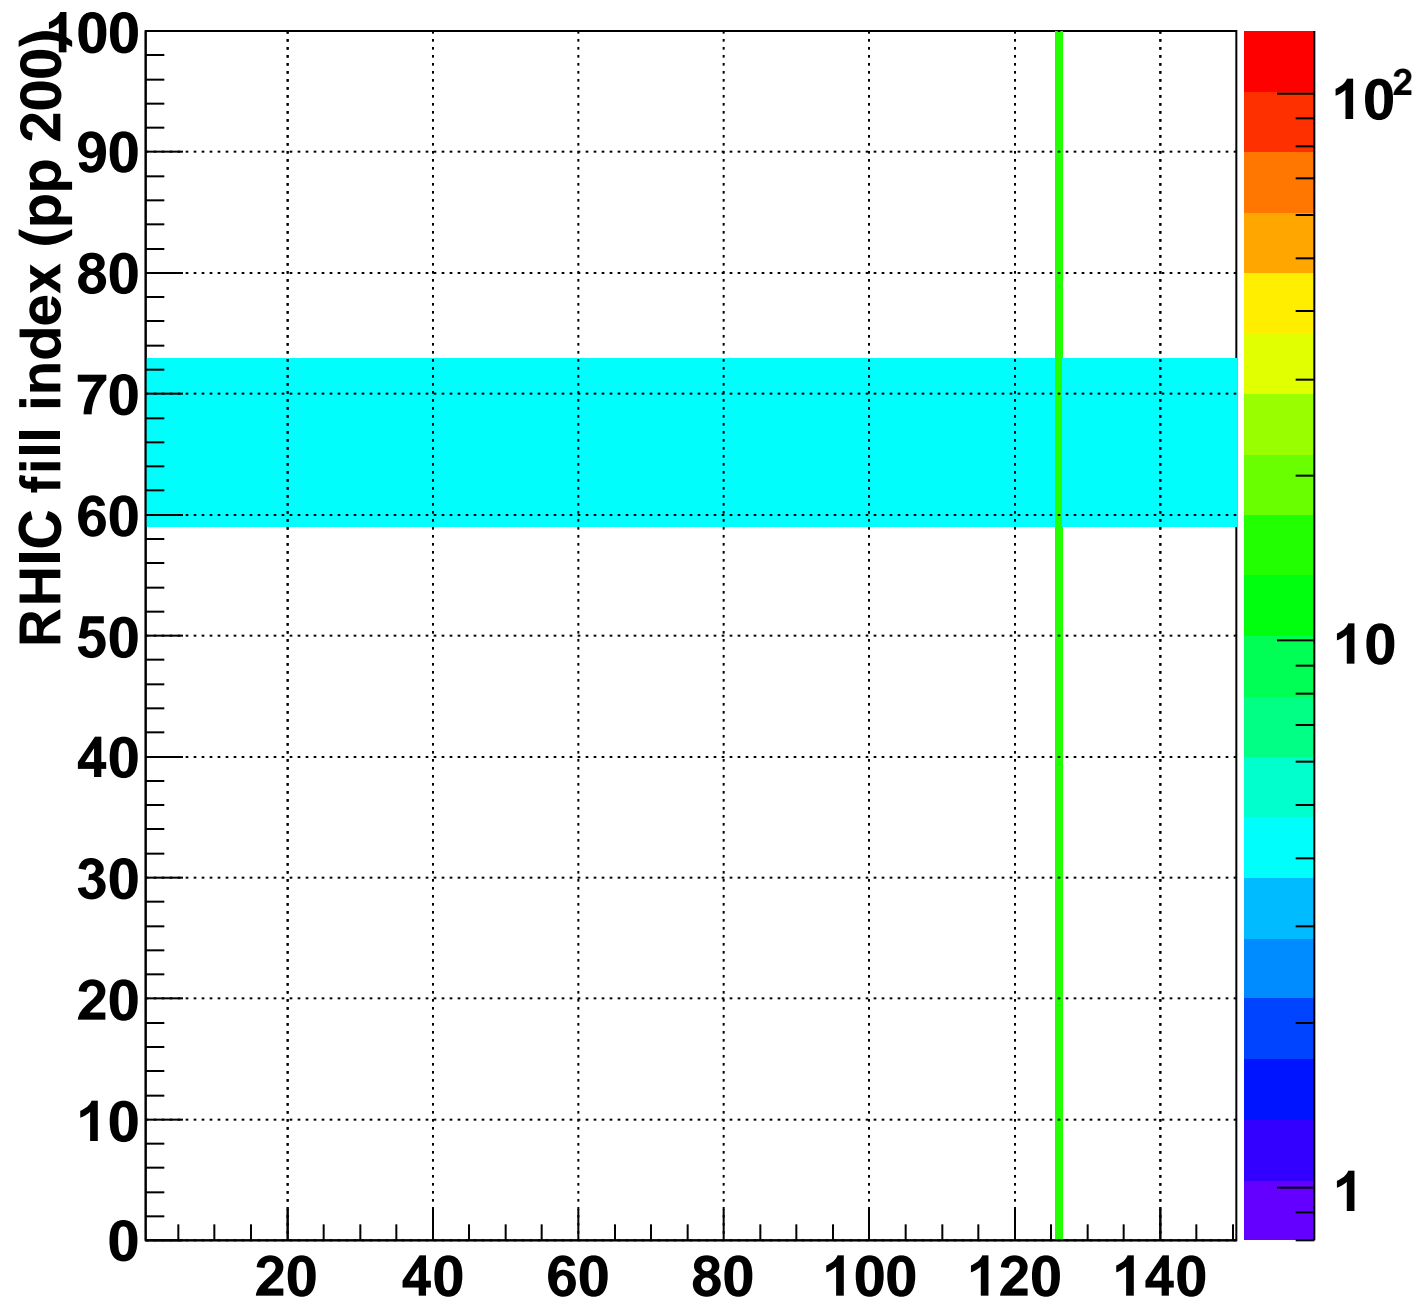

Rms of ped residuum (ADC), BSMDE mod=105, good strips

Entries 12814

Wed Sep 15 18:01:41 2010

Bad strips (color=error bits), BSMDE mod=105

Entries 2186

Wed Sep 15 18:01:41 2010

strip index, (1=softld 15601)

Mpv of ped residuum (ADC), BSMDP mod=105, good strips

Entries 663

Wed Sep 15 18:01:41 2010

Rms of ped residuum (ADC), BSMDP mod=105, good strips

Entries 12616

Wed Sep 15 18:01:41 2010

Bad strips (color=error bits), BSMDE mod=105

Entries 2384

Wed Sep 15 18:01:41 2010