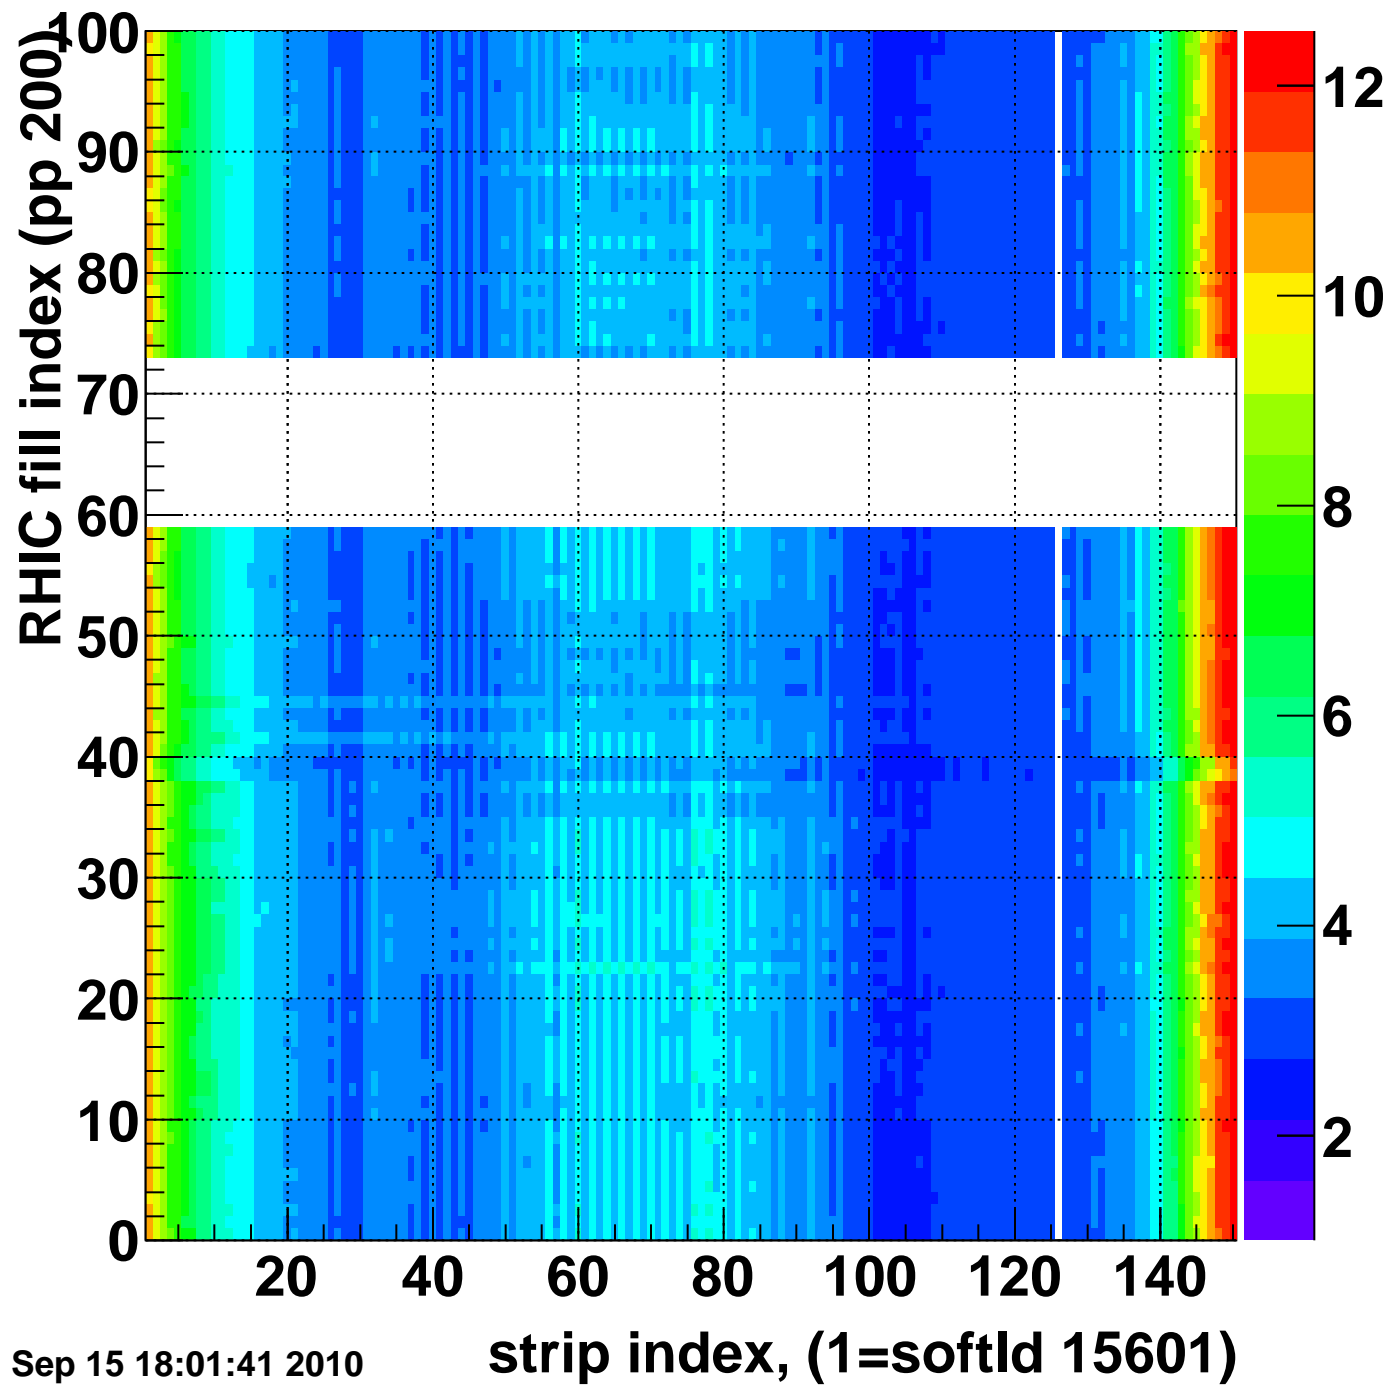

Rms of ped residuum (ADC), BSMDE mod=105, good strips

Entries 12814

Wed Sep 15 18:01:41 2010

Bad strips (color=error bits), BSMDE mod=105

Entries 2186

Wed Sep 15 18:01:41 2010

strip index, (1=softld 15601)

Mpv of ped residuum (ADC), BSMDP mod=105, good strips

Entries 663

Wed Sep 15 18:01:41 2010

Rms of ped residuum (ADC), BSMDP mod=105, good strips

Entries 12616

Wed Sep 15 18:01:41 2010

Bad strips (color=error bits), BSMDE mod=105

Entries 2384

Wed Sep 15 18:01:41 2010