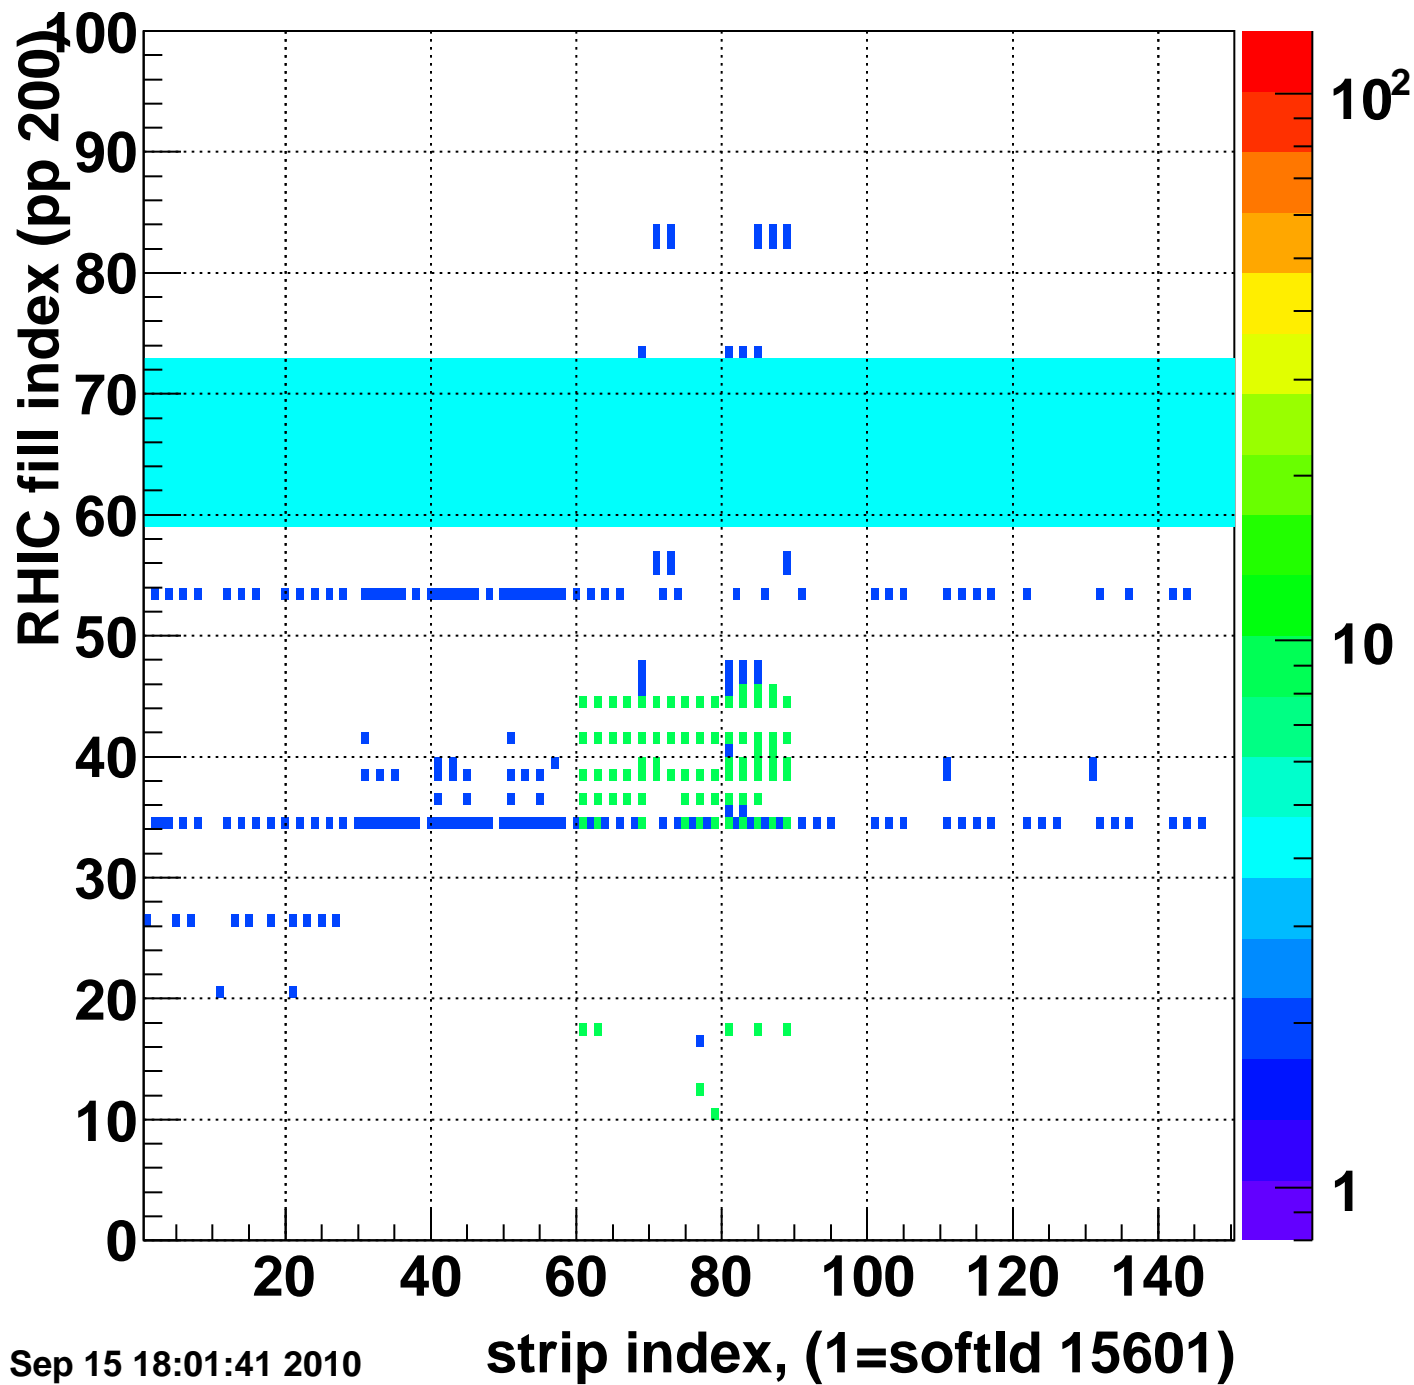

Rms of ped residuum (ADC), BSMDE mod=105, good strips

Entries 12814

Wed Sep 15 18:01:41 2010

Bad strips (color=error bits), BSMDE mod=105

Entries 2186

Wed Sep 15 18:01:41 2010

strip index, (1=softld 15601)

Mpv of ped residuum (ADC), BSMDP mod=105, good strips

Entries 663

Wed Sep 15 18:01:41 2010

Rms of ped residuum (ADC), BSMDP mod=105, good strips

Entries 12616

Wed Sep 15 18:01:41 2010

Bad strips (color=error bits), BSMDE mod=105

Entries 2384

Wed Sep 15 18:01:41 2010