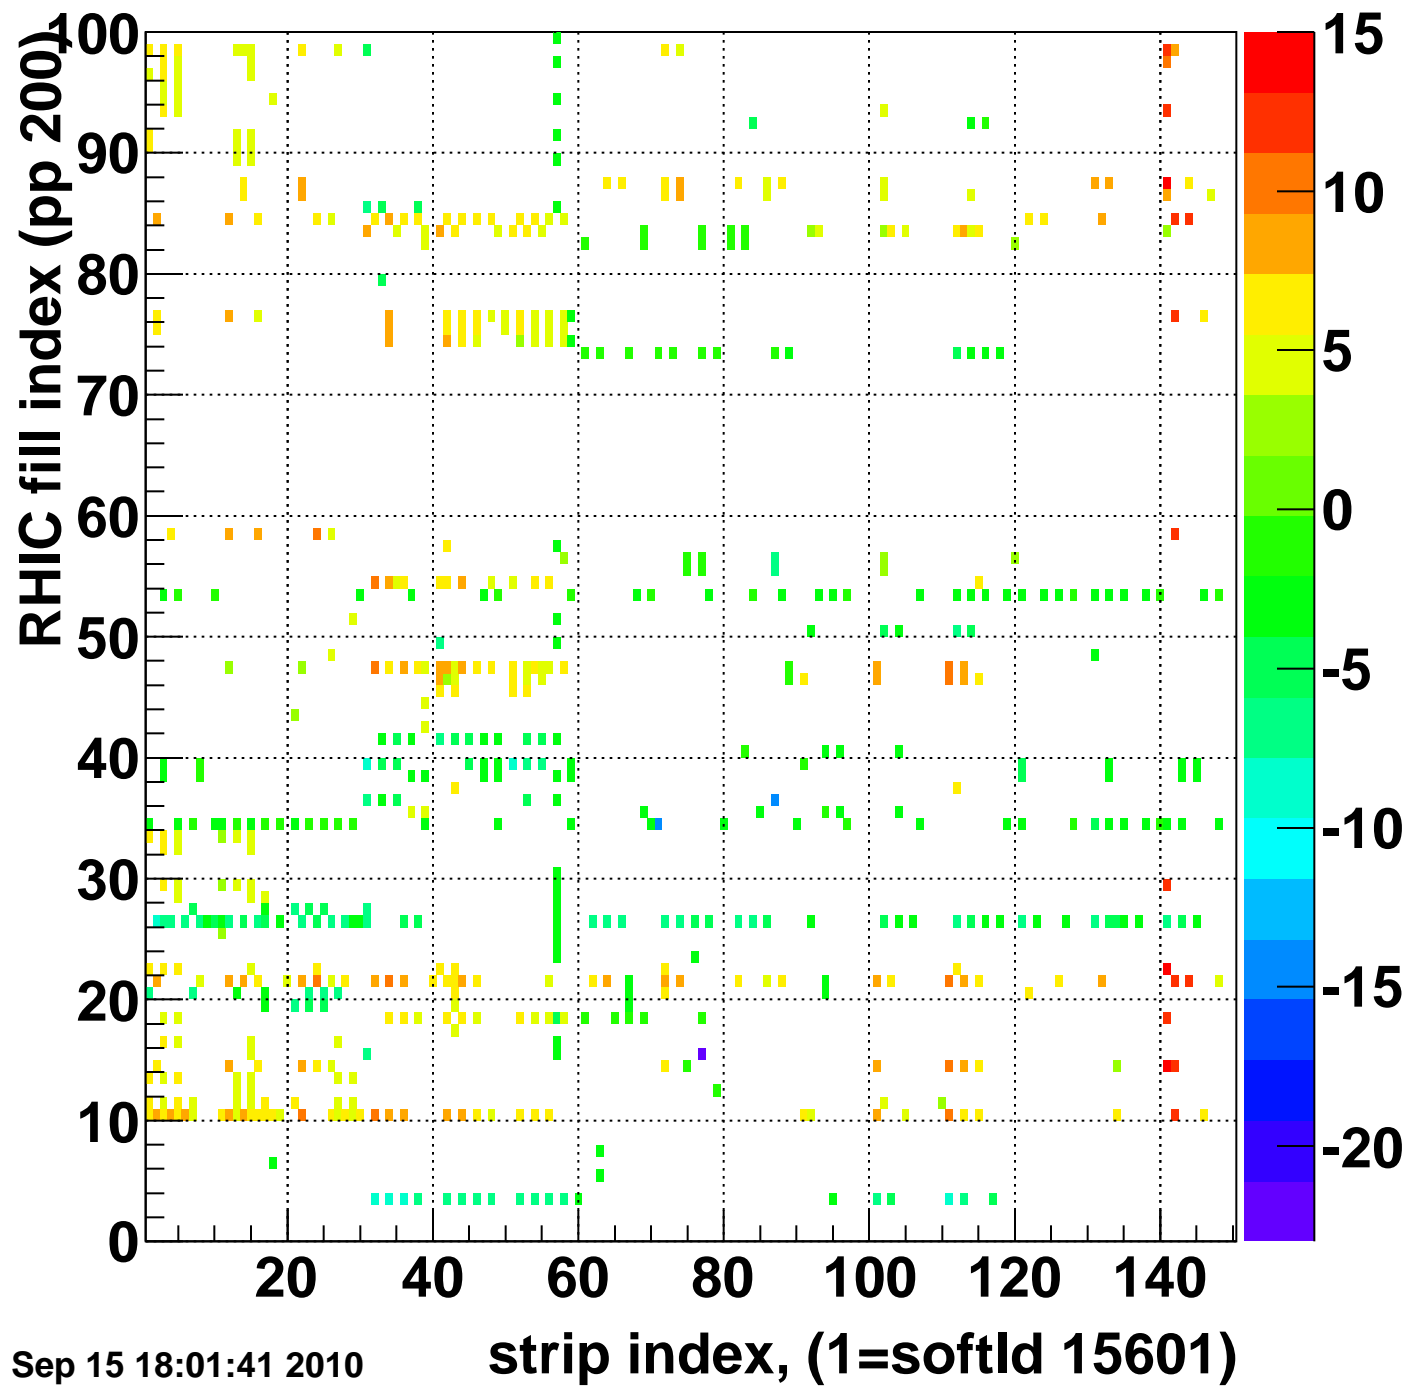

Rms of ped residuum (ADC), BSMDE mod=105, good strips

Entries 12814

Wed Sep 15 18:01:41 2010

Bad strips (color=error bits), BSMDE mod=105

Entries 2186

Wed Sep 15 18:01:41 2010

strip index, (1=softld 15601)

Mpv of ped residuum (ADC), BSMDP mod=105, good strips

Entries 663

Wed Sep 15 18:01:41 2010

Rms of ped residuum (ADC), BSMDP mod=105, good strips

Entries 12616

Wed Sep 15 18:01:41 2010

Bad strips (color=error bits), BSMDE mod=105

Entries 2384

Wed Sep 15 18:01:41 2010