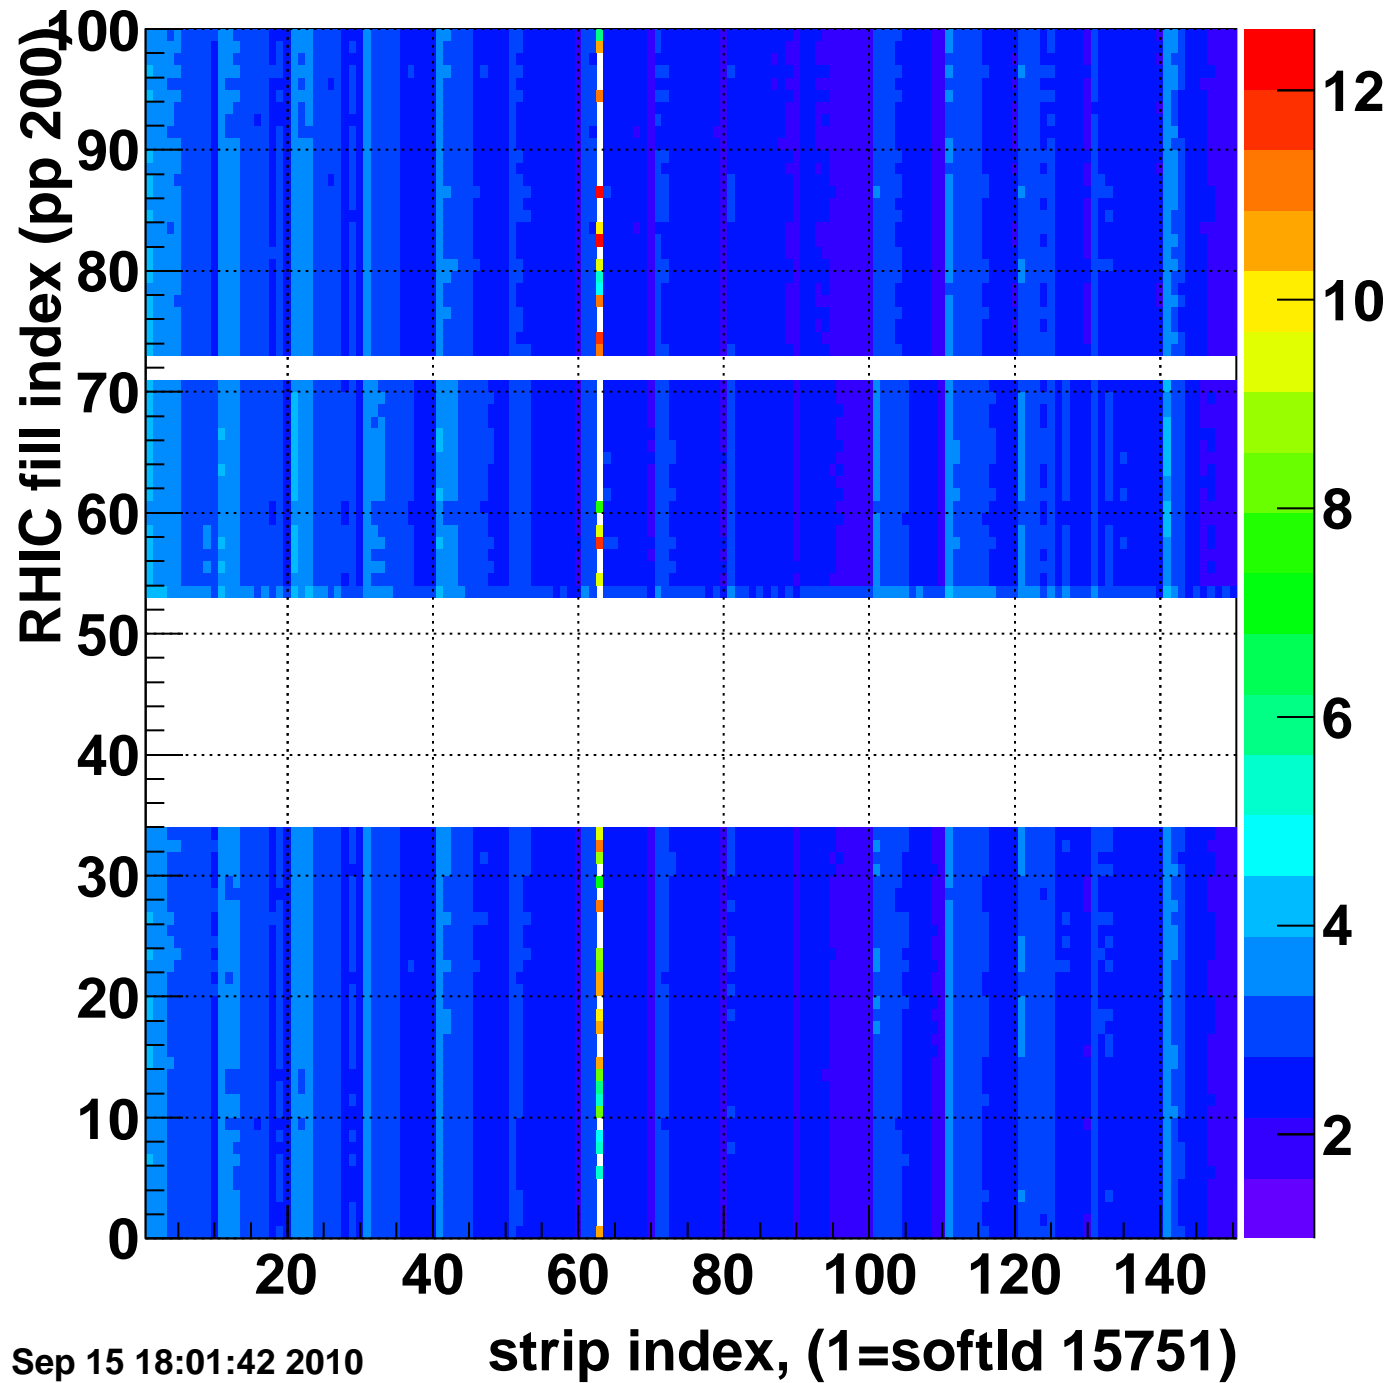

Rms of ped residuum (ADC), BSMDE mod=106, good strips

Entries 11850

Wed Sep 15 18:01:41 2010

Bad strips (color=error bits), BSMDE mod=106

Entries 3150

Wed Sep 15 18:01:41 2010

strip index, (1=softId 15751)

Rms of ped residuum (ADC), BSMDP mod=106, good strips

Entries 11807

Wed Sep 15 18:01:42 2010

Bad strips (color=error bits), BSMDE mod=106

Entries 3193

Wed Sep 15 18:01:42 2010