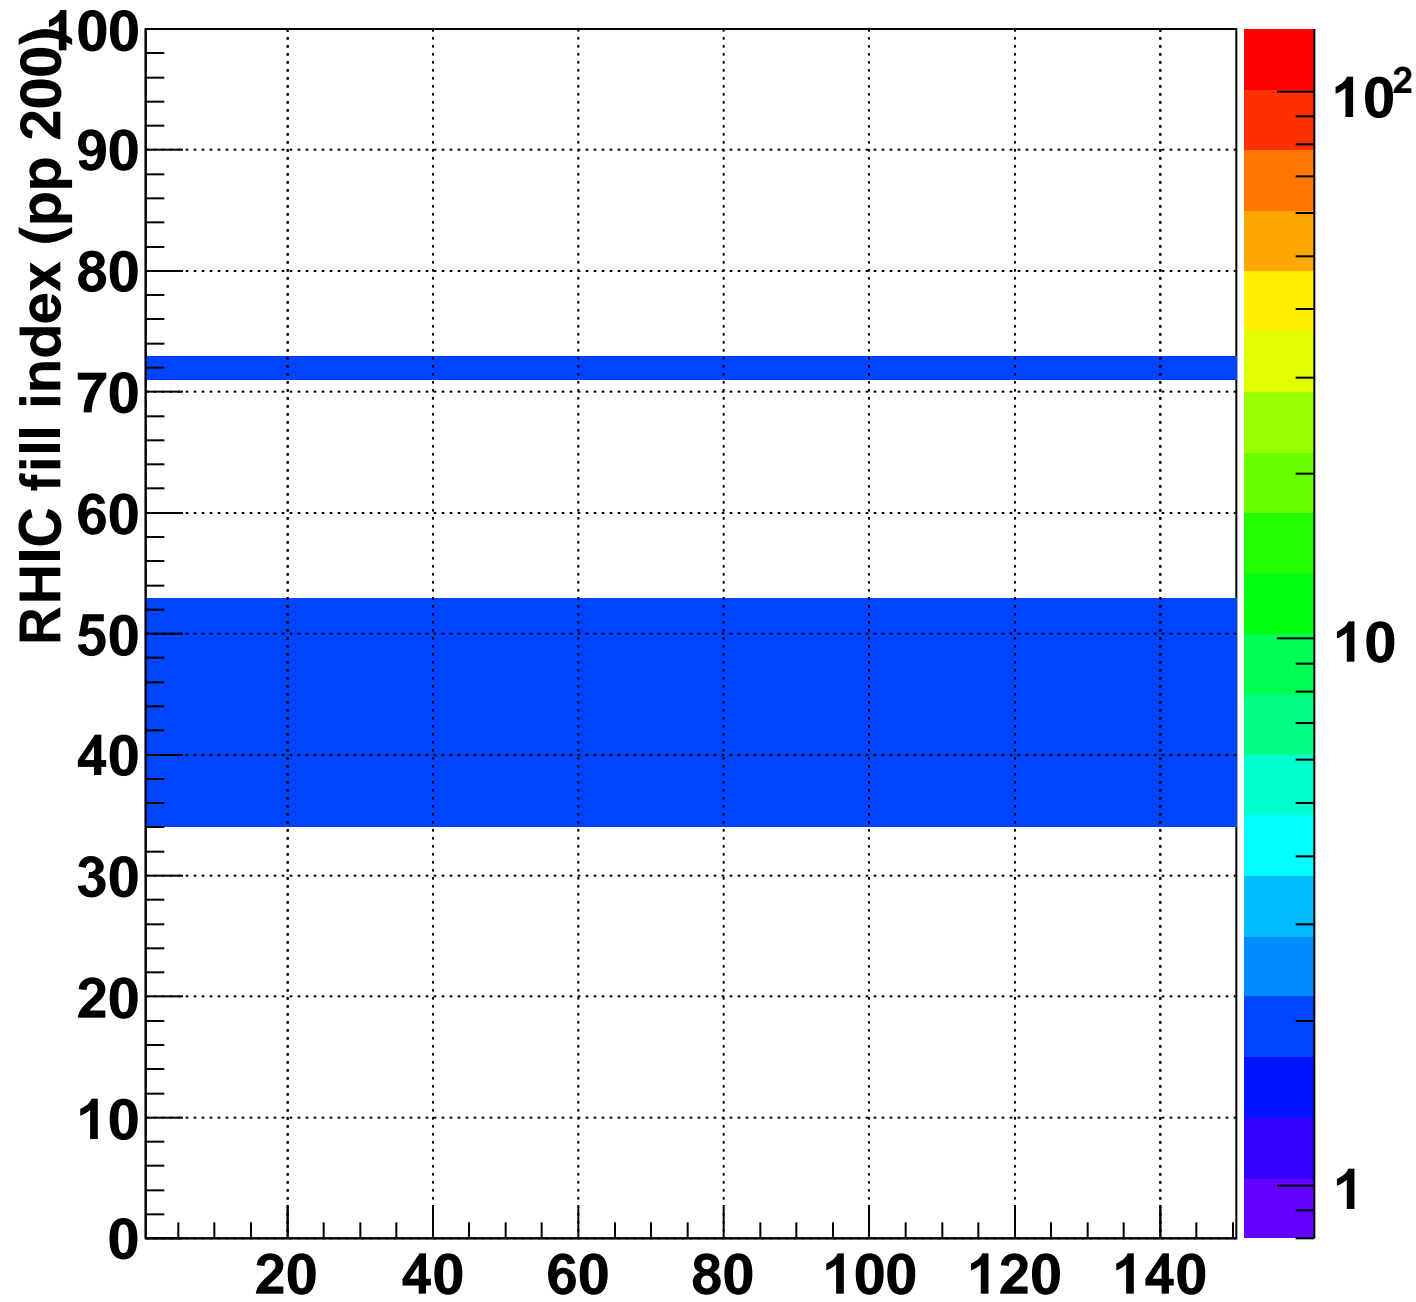

Rms of ped residuum (ADC), BSMDE mod=106, good strips

Entries 11850

Wed Sep 15 18:01:41 2010

Bad strips (color=error bits), BSMDE mod=106

Entries 3150

Wed Sep 15 18:01:41 2010

strip index, (1=softId 15751)

Rms of ped residuum (ADC), BSMDP mod=106, good strips

Entries 11807

Wed Sep 15 18:01:42 2010

Bad strips (color=error bits), BSMDE mod=106

Entries 3193

Wed Sep 15 18:01:42 2010