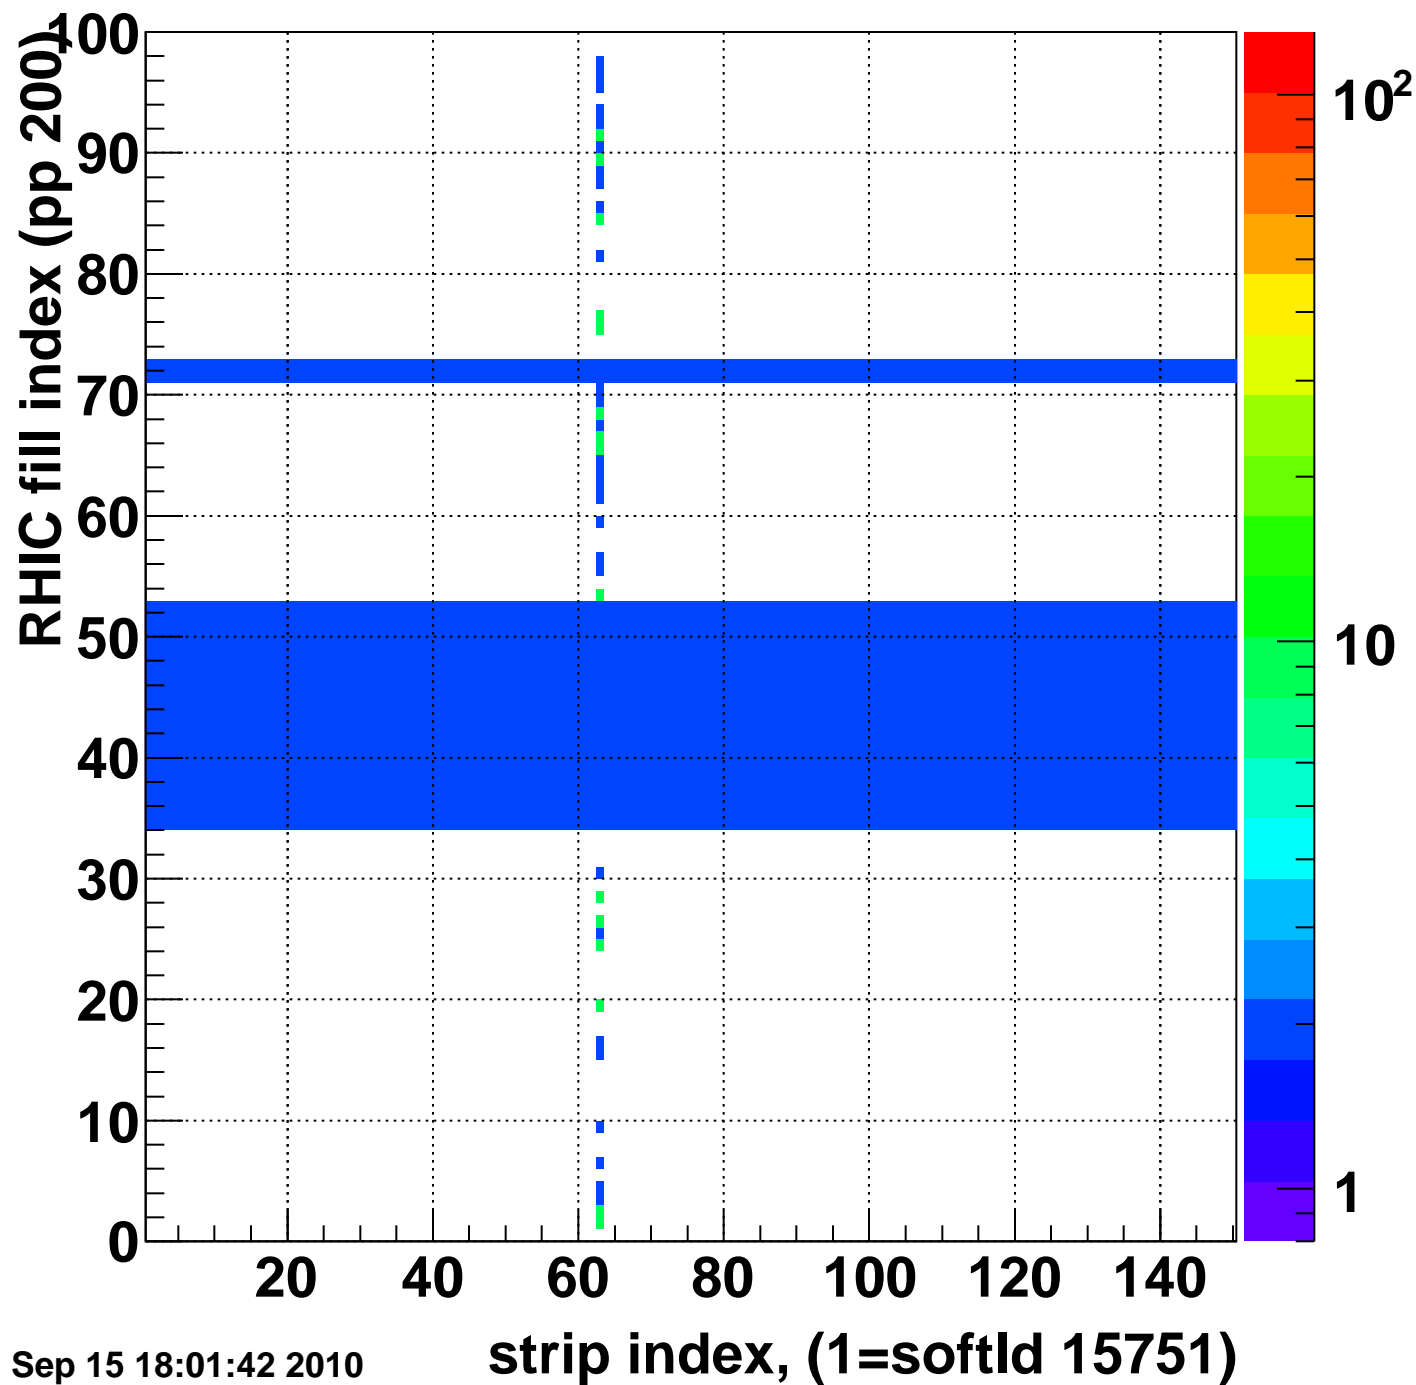

Rms of ped residuum (ADC), BSMDE mod=106, good strips

Entries 11850

Wed Sep 15 18:01:41 2010

Bad strips (color=error bits), BSMDE mod=106

Entries 3150

Wed Sep 15 18:01:41 2010

strip index, (1=softId 15751)

Rms of ped residuum (ADC), BSMDP mod=106, good strips

Entries 11807

Wed Sep 15 18:01:42 2010

Bad strips (color=error bits), BSMDE mod=106

Entries 3193

Wed Sep 15 18:01:42 2010