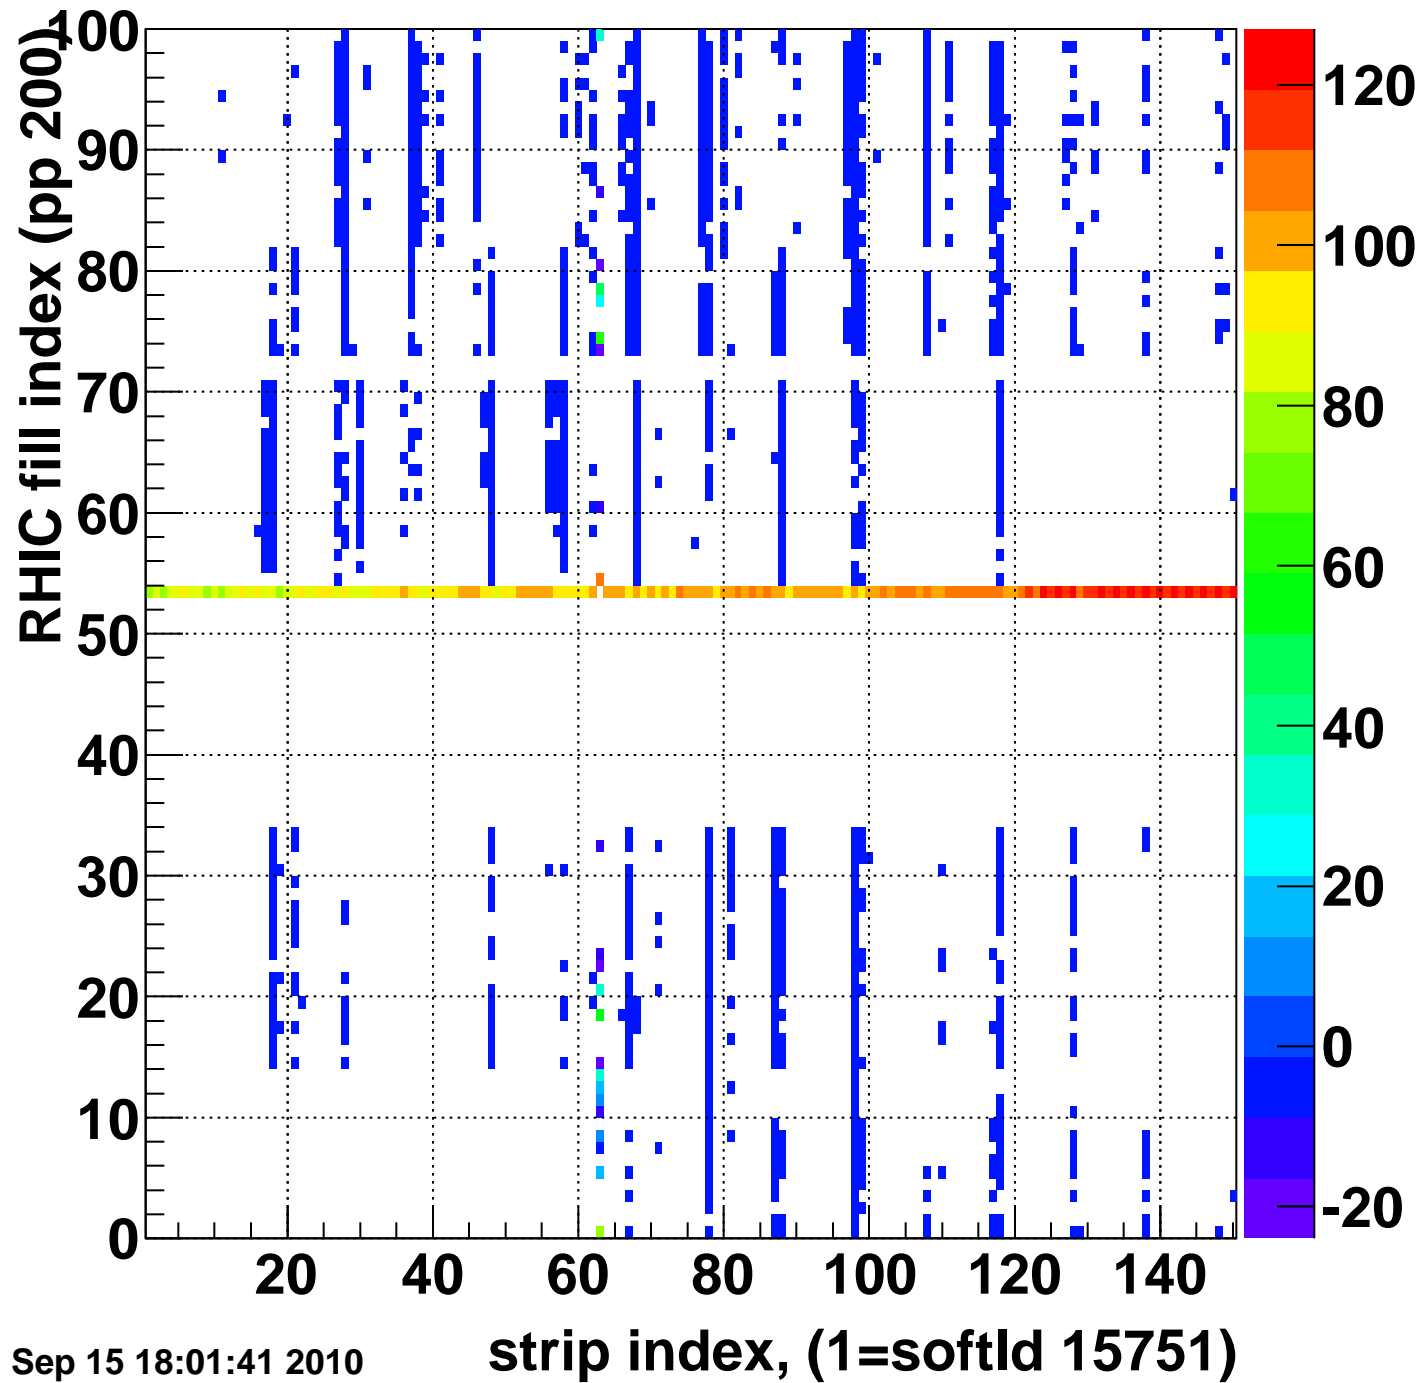

Rms of ped residuum (ADC), BSMDE mod=106, good strips

Entries 11850

Wed Sep 15 18:01:41 2010

Bad strips (color=error bits), BSMDE mod=106

Entries 3150

Wed Sep 15 18:01:41 2010

strip index, (1=softId 15751)

Rms of ped residuum (ADC), BSMDP mod=106, good strips

Entries 11807

Wed Sep 15 18:01:42 2010

Bad strips (color=error bits), BSMDE mod=106

Entries 3193

Wed Sep 15 18:01:42 2010