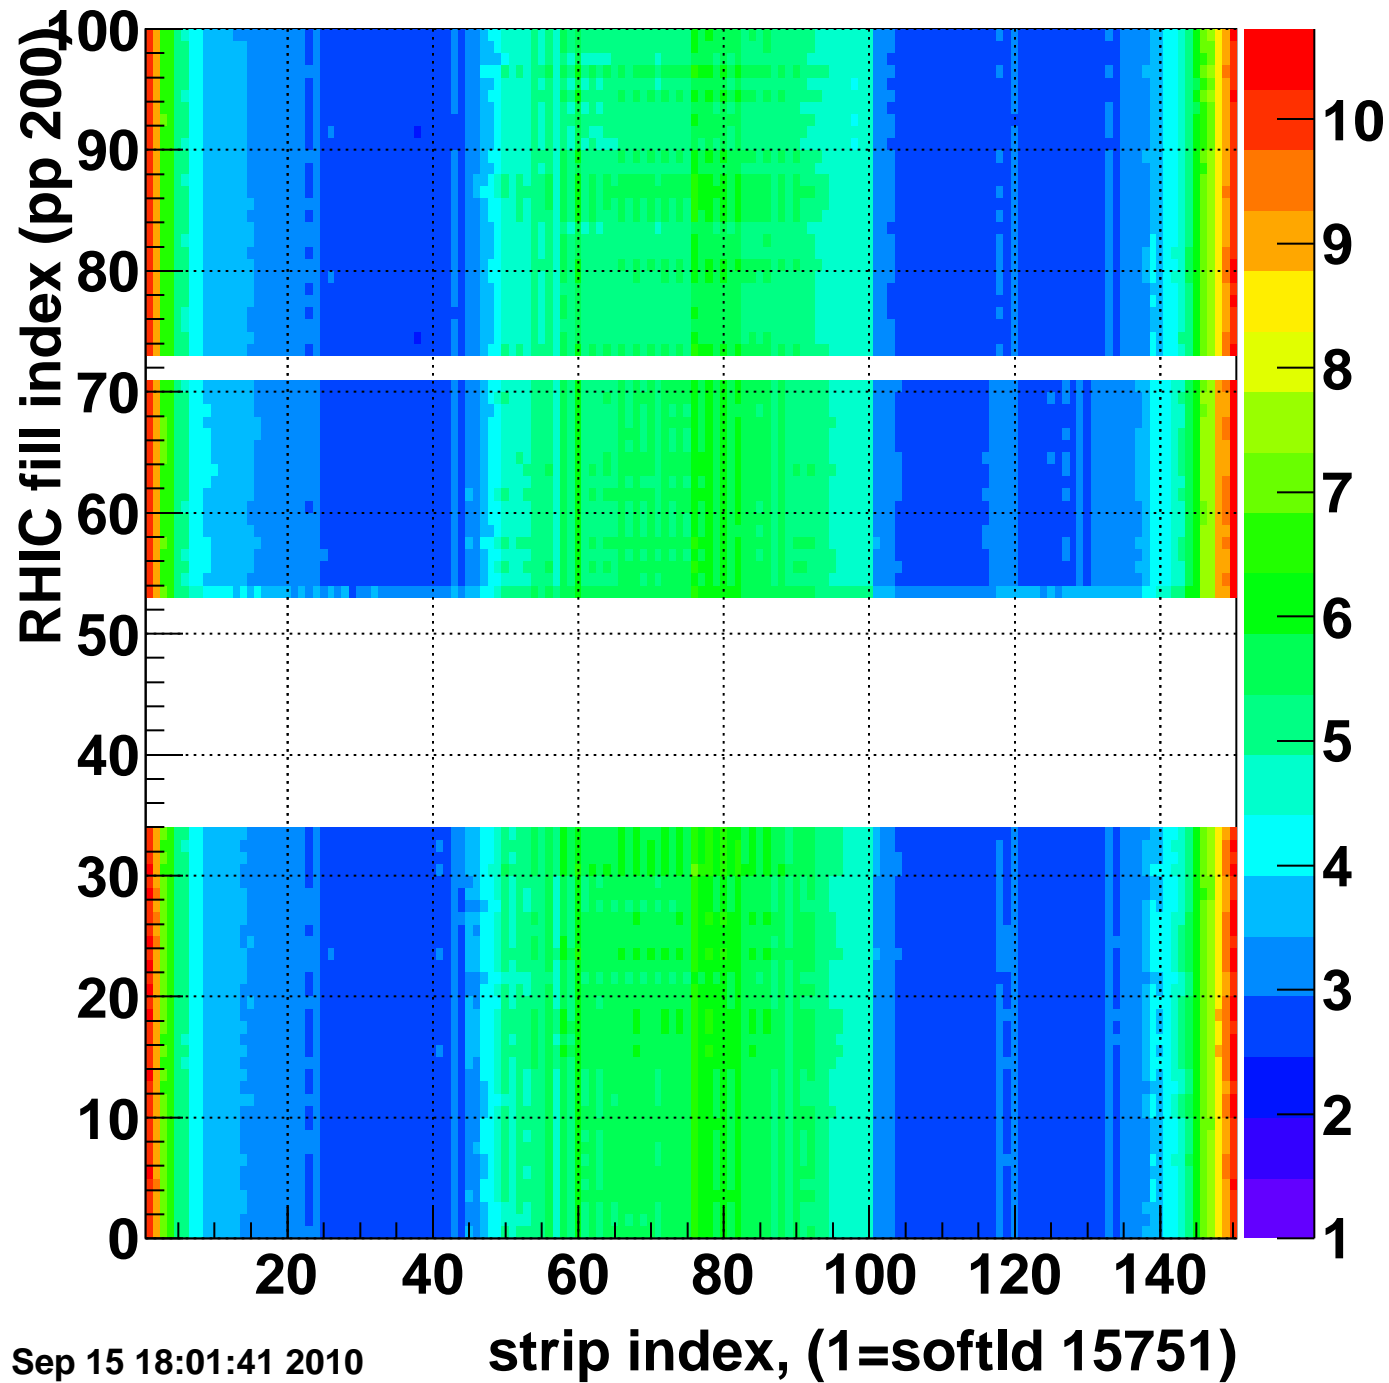

Rms of ped residuum (ADC), BSMDE mod=106, good strips

Entries 11850

Wed Sep 15 18:01:41 2010

Bad strips (color=error bits), BSMDE mod=106

Entries 3150

Wed Sep 15 18:01:41 2010

strip index, (1=softId 15751)

Rms of ped residuum (ADC), BSMDP mod=106, good strips

Entries 11807

Wed Sep 15 18:01:42 2010

Bad strips (color=error bits), BSMDE mod=106

Entries 3193

Wed Sep 15 18:01:42 2010