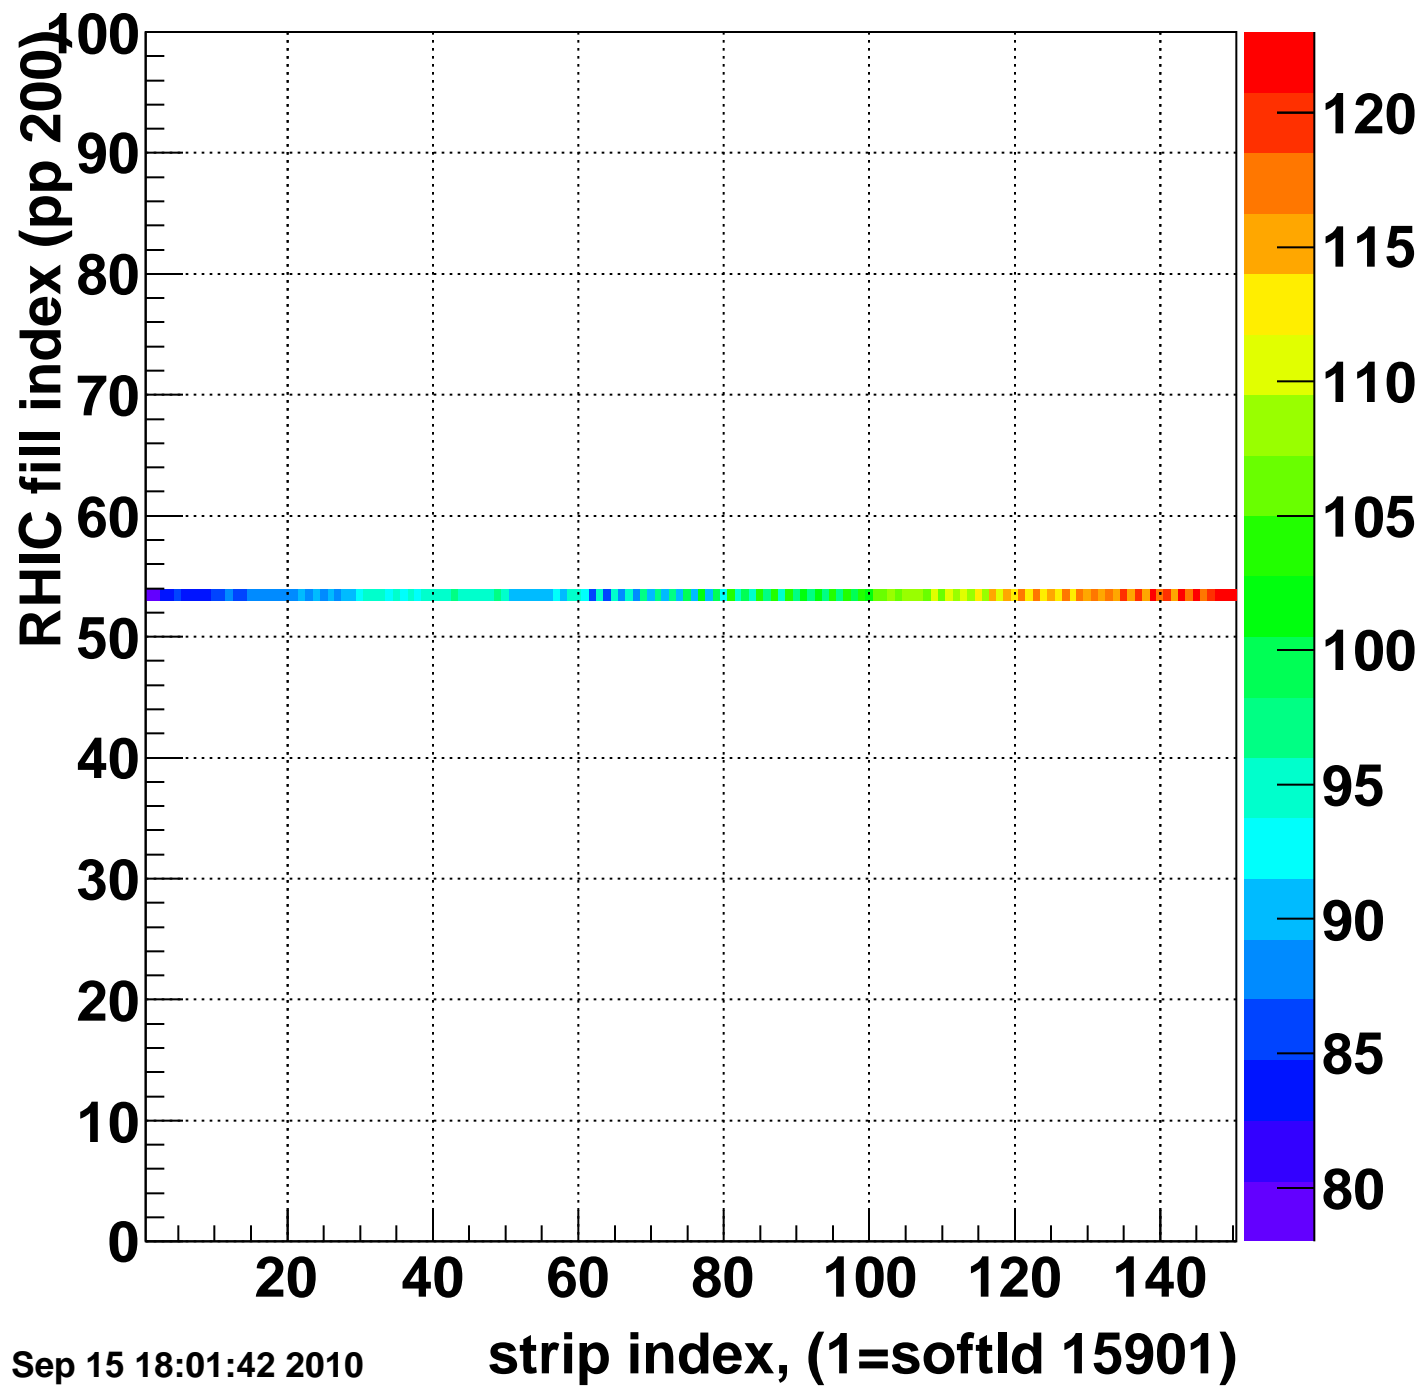

Mpv of ped residuum (ADC), BSMDE mod=107, good strips

Entries 150

Wed Sep 15 18:01:42 2010

Rms of ped residuum (ADC), BSMDE mod=107, good strips

Entries 11850

Wed Sep 15 18:01:42 2010

strip index, (1=softId 15901)

Bad strips (color=error bits), BSMDE mod=107

Entries 3150

Wed Sep 15 18:01:42 2010

Rms of ped residuum (ADC), BSMDP mod=107, good strips

Entries 11850

Wed Sep 15 18:01:42 2010

Bad strips (color=error bits), BSMDE mod=107