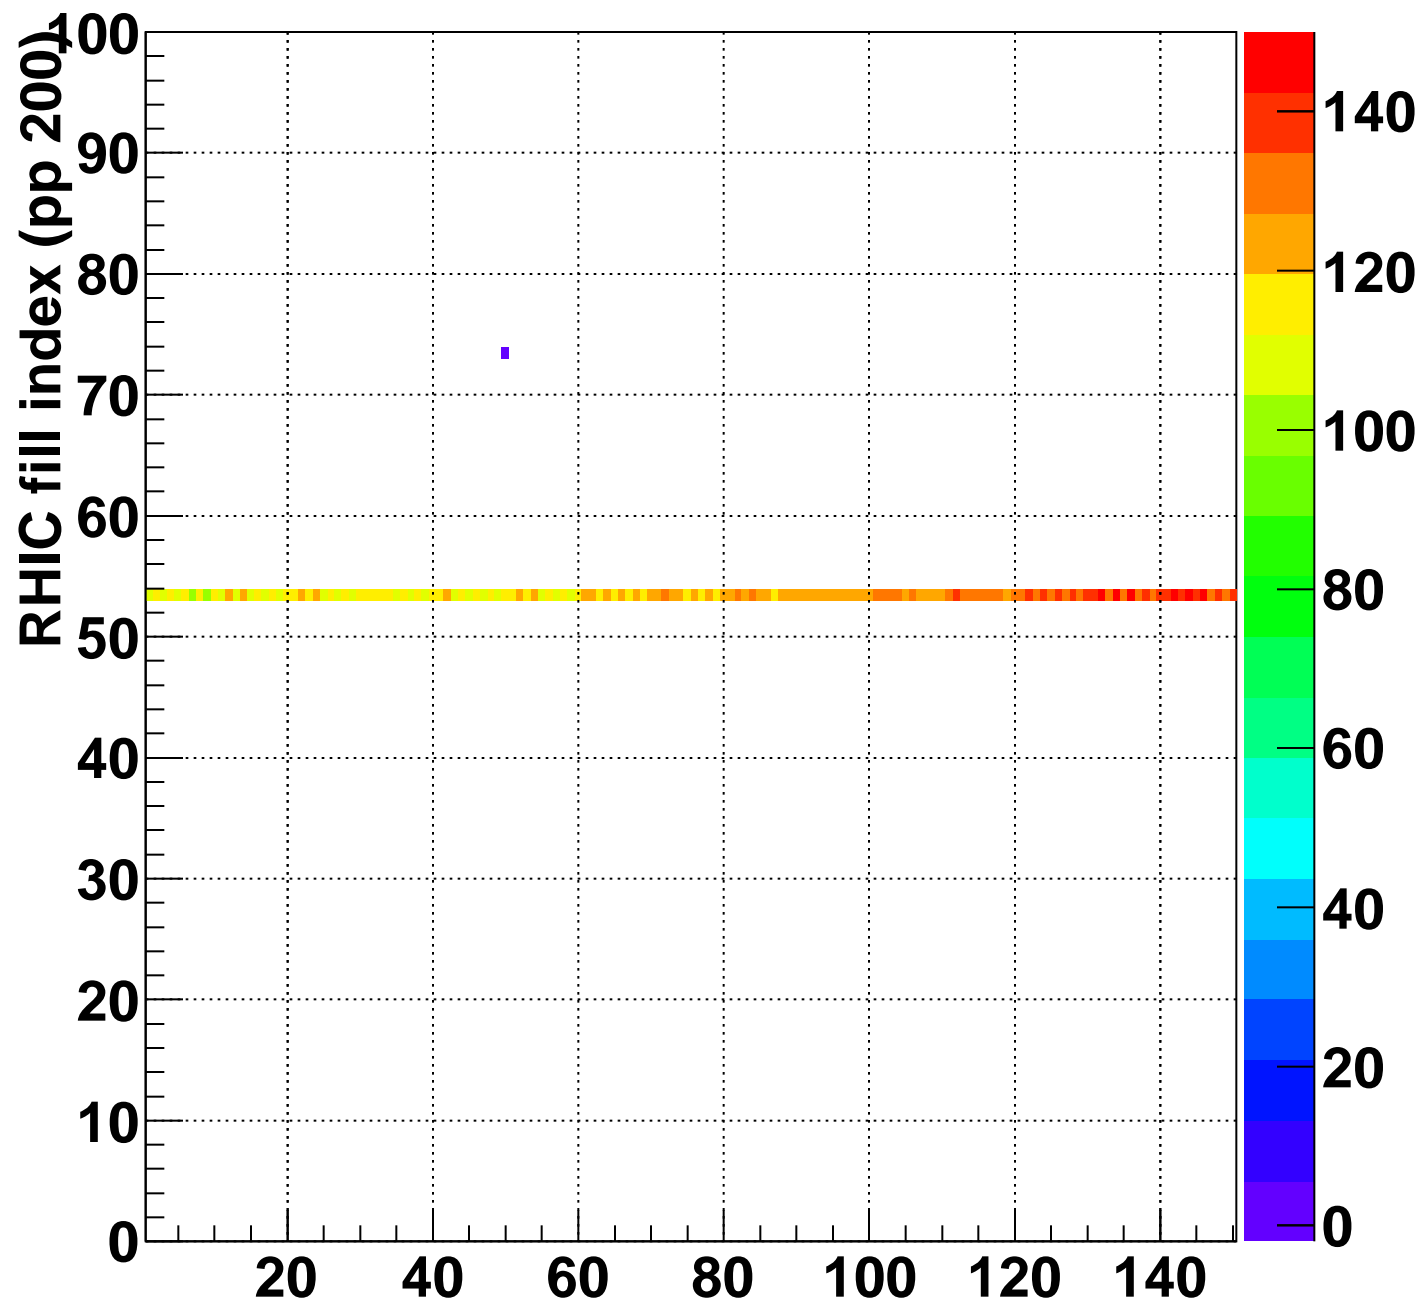

Mpv of ped residuum (ADC), BSMDE mod=107, good strips

Entries 150

Wed Sep 15 18:01:42 2010

Rms of ped residuum (ADC), BSMDE mod=107, good strips

Entries 11850

Wed Sep 15 18:01:42 2010

strip index, (1=softId 15901)

Bad strips (color=error bits), BSMDE mod=107

Entries 3150

Wed Sep 15 18:01:42 2010

Rms of ped residuum (ADC), BSMDP mod=107, good strips

Entries 11850

Wed Sep 15 18:01:42 2010

Bad strips (color=error bits), BSMDE mod=107