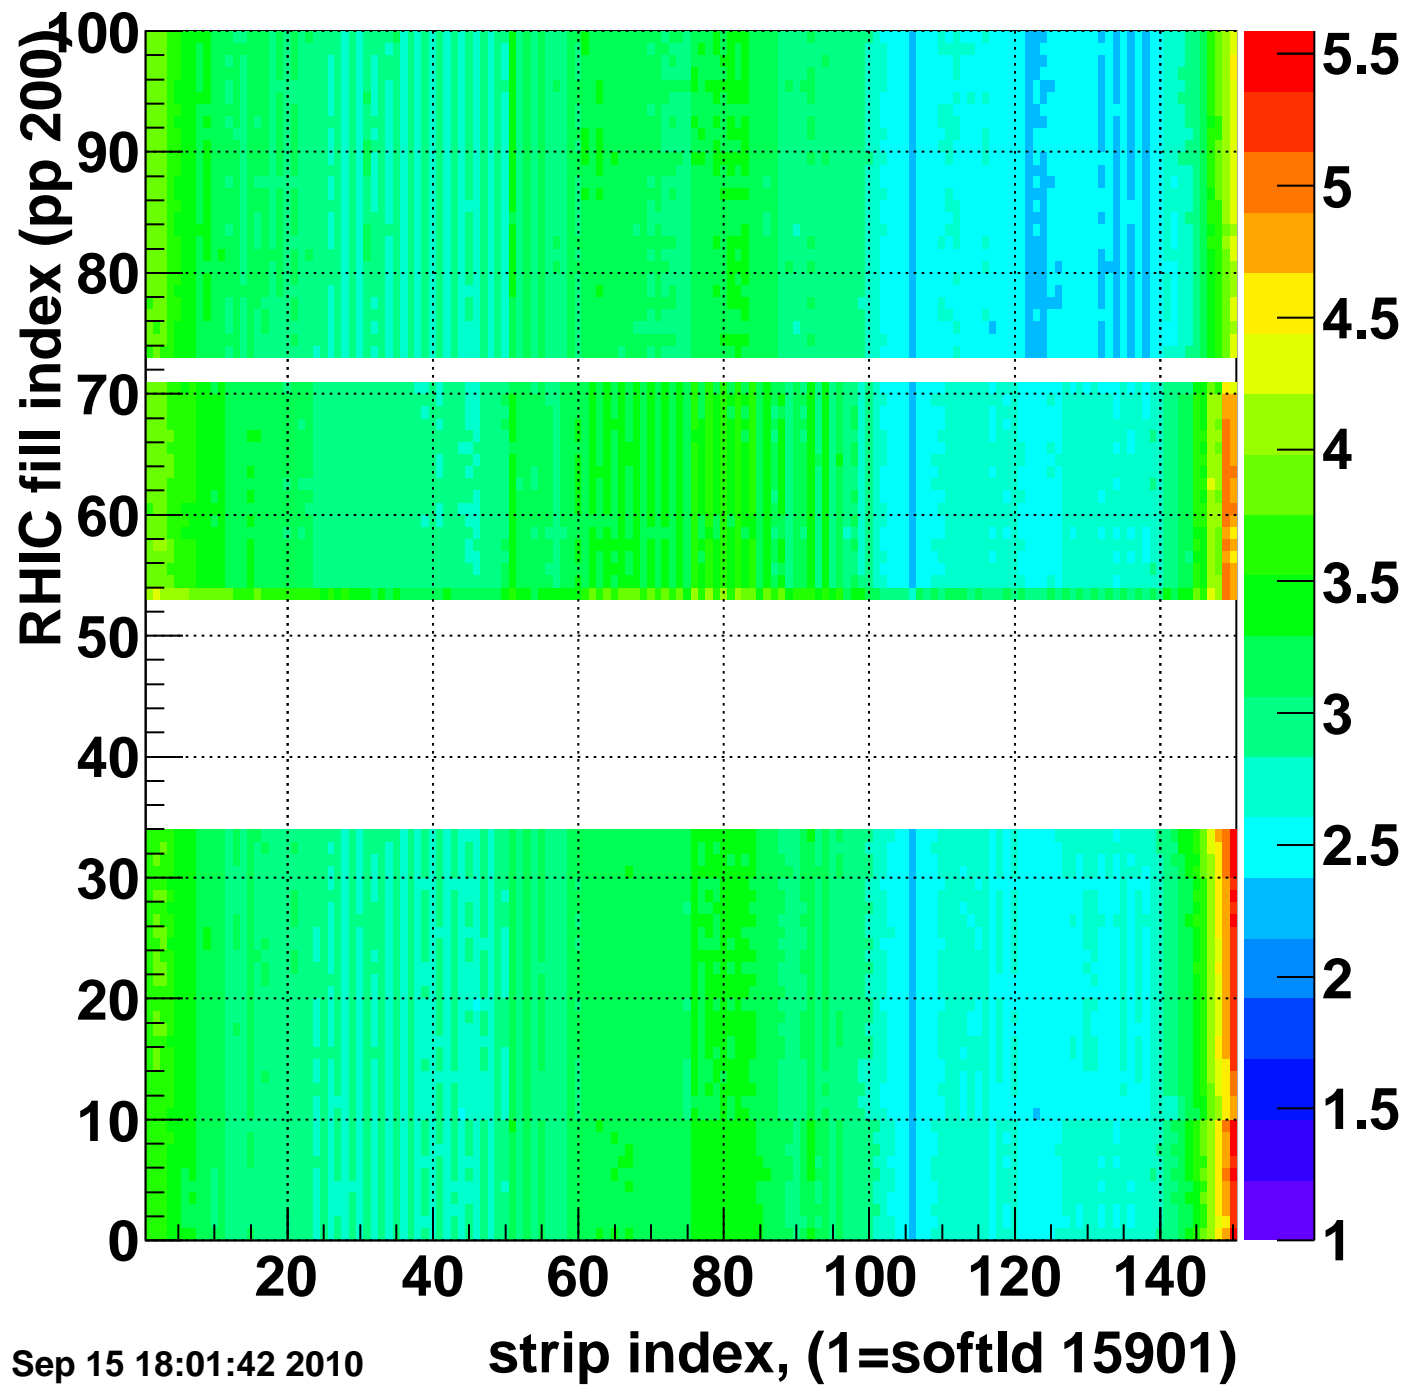

Mpv of ped residuum (ADC), BSMDE mod=107, good strips

Entries 150

Wed Sep 15 18:01:42 2010

Rms of ped residuum (ADC), BSMDE mod=107, good strips

Entries 11850

Wed Sep 15 18:01:42 2010

strip index, (1=softId 15901)

Bad strips (color=error bits), BSMDE mod=107

Entries 3150

Wed Sep 15 18:01:42 2010

Rms of ped residuum (ADC), BSMDP mod=107, good strips

Entries 11850

Wed Sep 15 18:01:42 2010

Bad strips (color=error bits), BSMDE mod=107