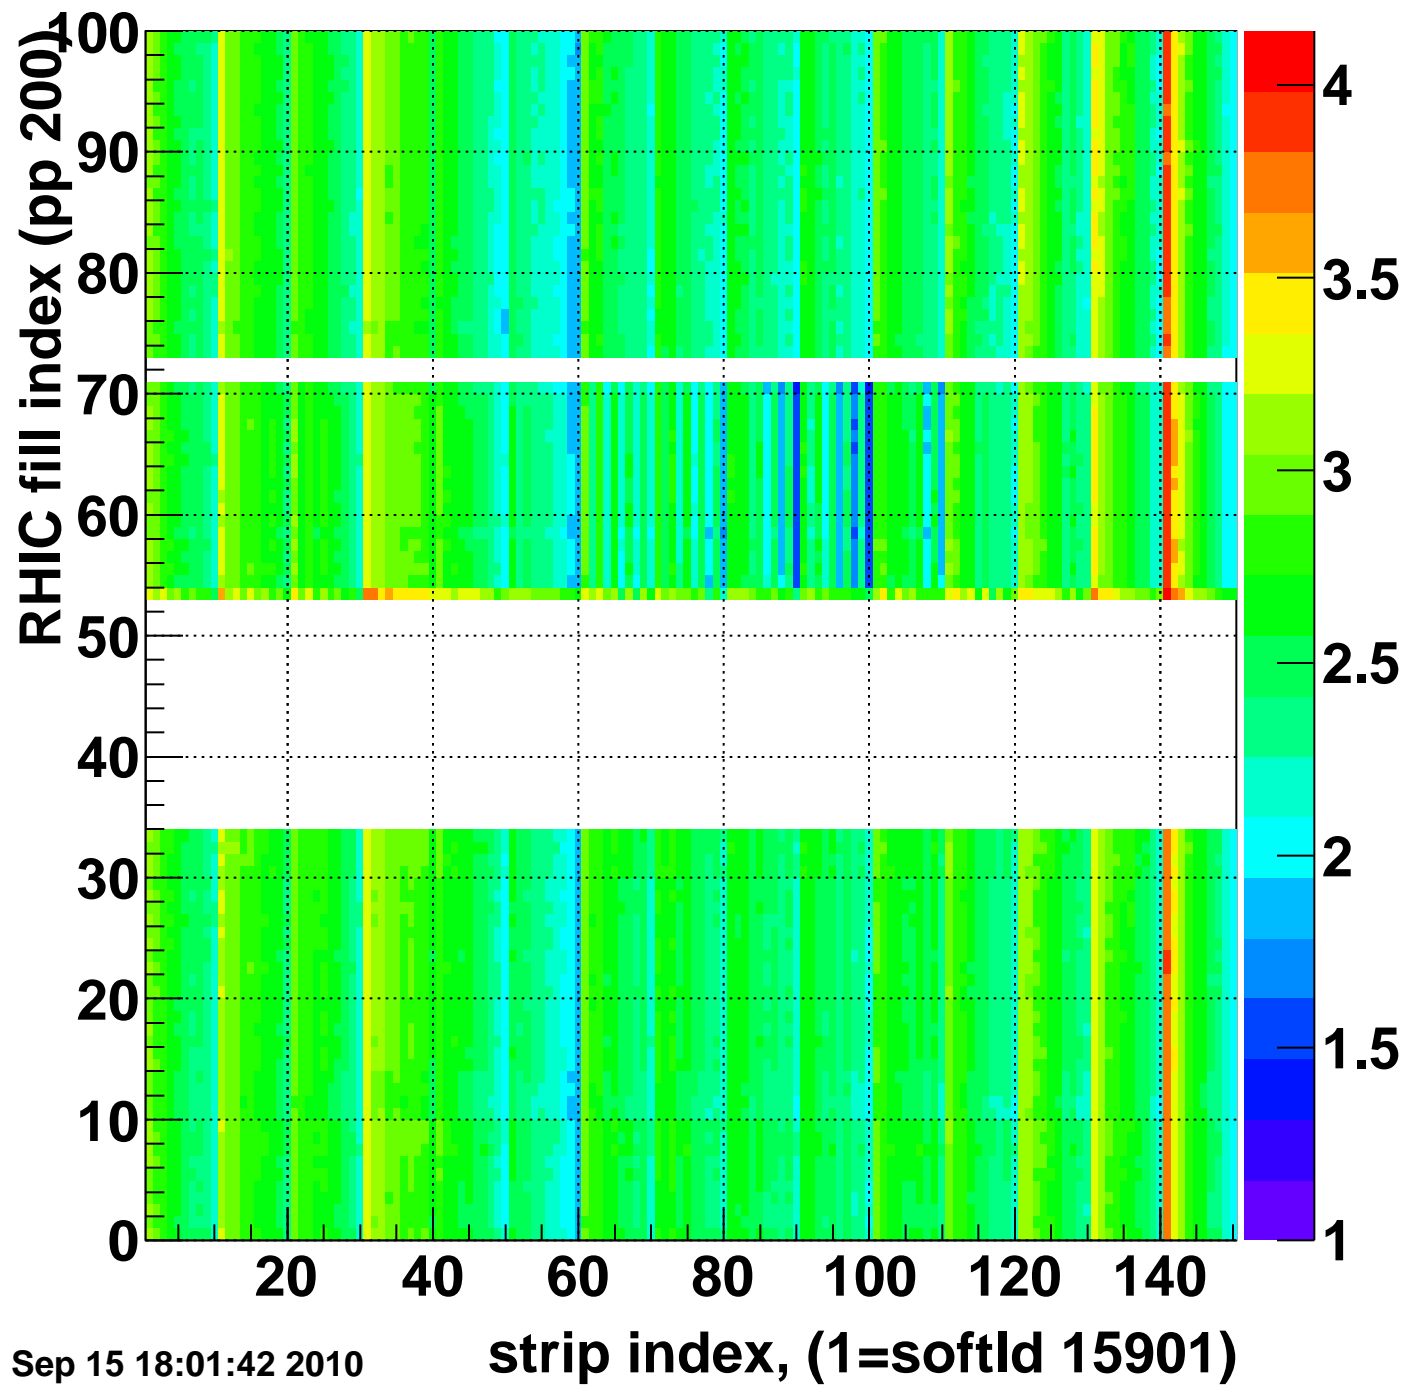

Mpv of ped residuum (ADC), BSMDE mod=107, good strips

Entries 150

Wed Sep 15 18:01:42 2010

Rms of ped residuum (ADC), BSMDE mod=107, good strips

Entries 11850

Wed Sep 15 18:01:42 2010

strip index, (1=softId 15901)

Bad strips (color=error bits), BSMDE mod=107

Entries 3150

Wed Sep 15 18:01:42 2010

Rms of ped residuum (ADC), BSMDP mod=107, good strips

Entries 11850

Wed Sep 15 18:01:42 2010

Bad strips (color=error bits), BSMDE mod=107