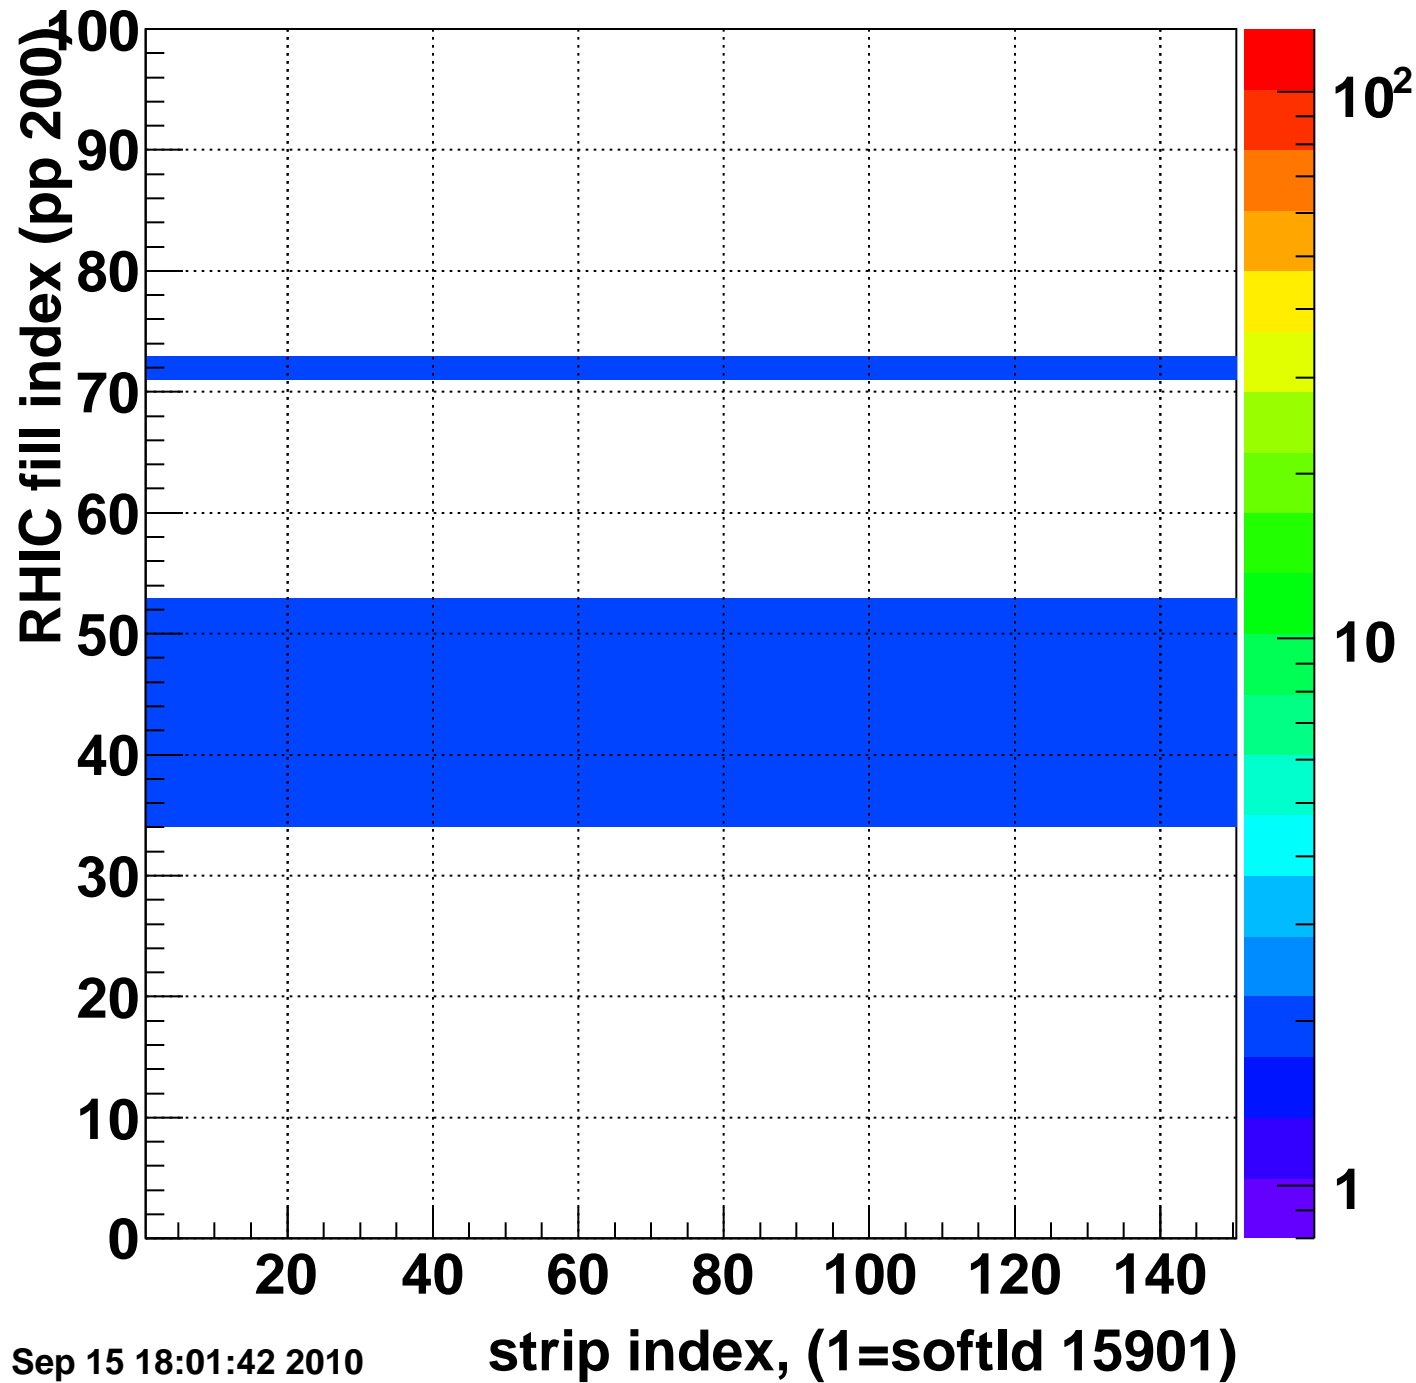

Mpv of ped residuum (ADC), BSMDE mod=107, good strips

Entries 150

Wed Sep 15 18:01:42 2010

Rms of ped residuum (ADC), BSMDE mod=107, good strips

Entries 11850

Wed Sep 15 18:01:42 2010

strip index, (1=softId 15901)

Bad strips (color=error bits), BSMDE mod=107

Entries 3150

Wed Sep 15 18:01:42 2010

Rms of ped residuum (ADC), BSMDP mod=107, good strips

Entries 11850

Wed Sep 15 18:01:42 2010

Bad strips (color=error bits), BSMDE mod=107