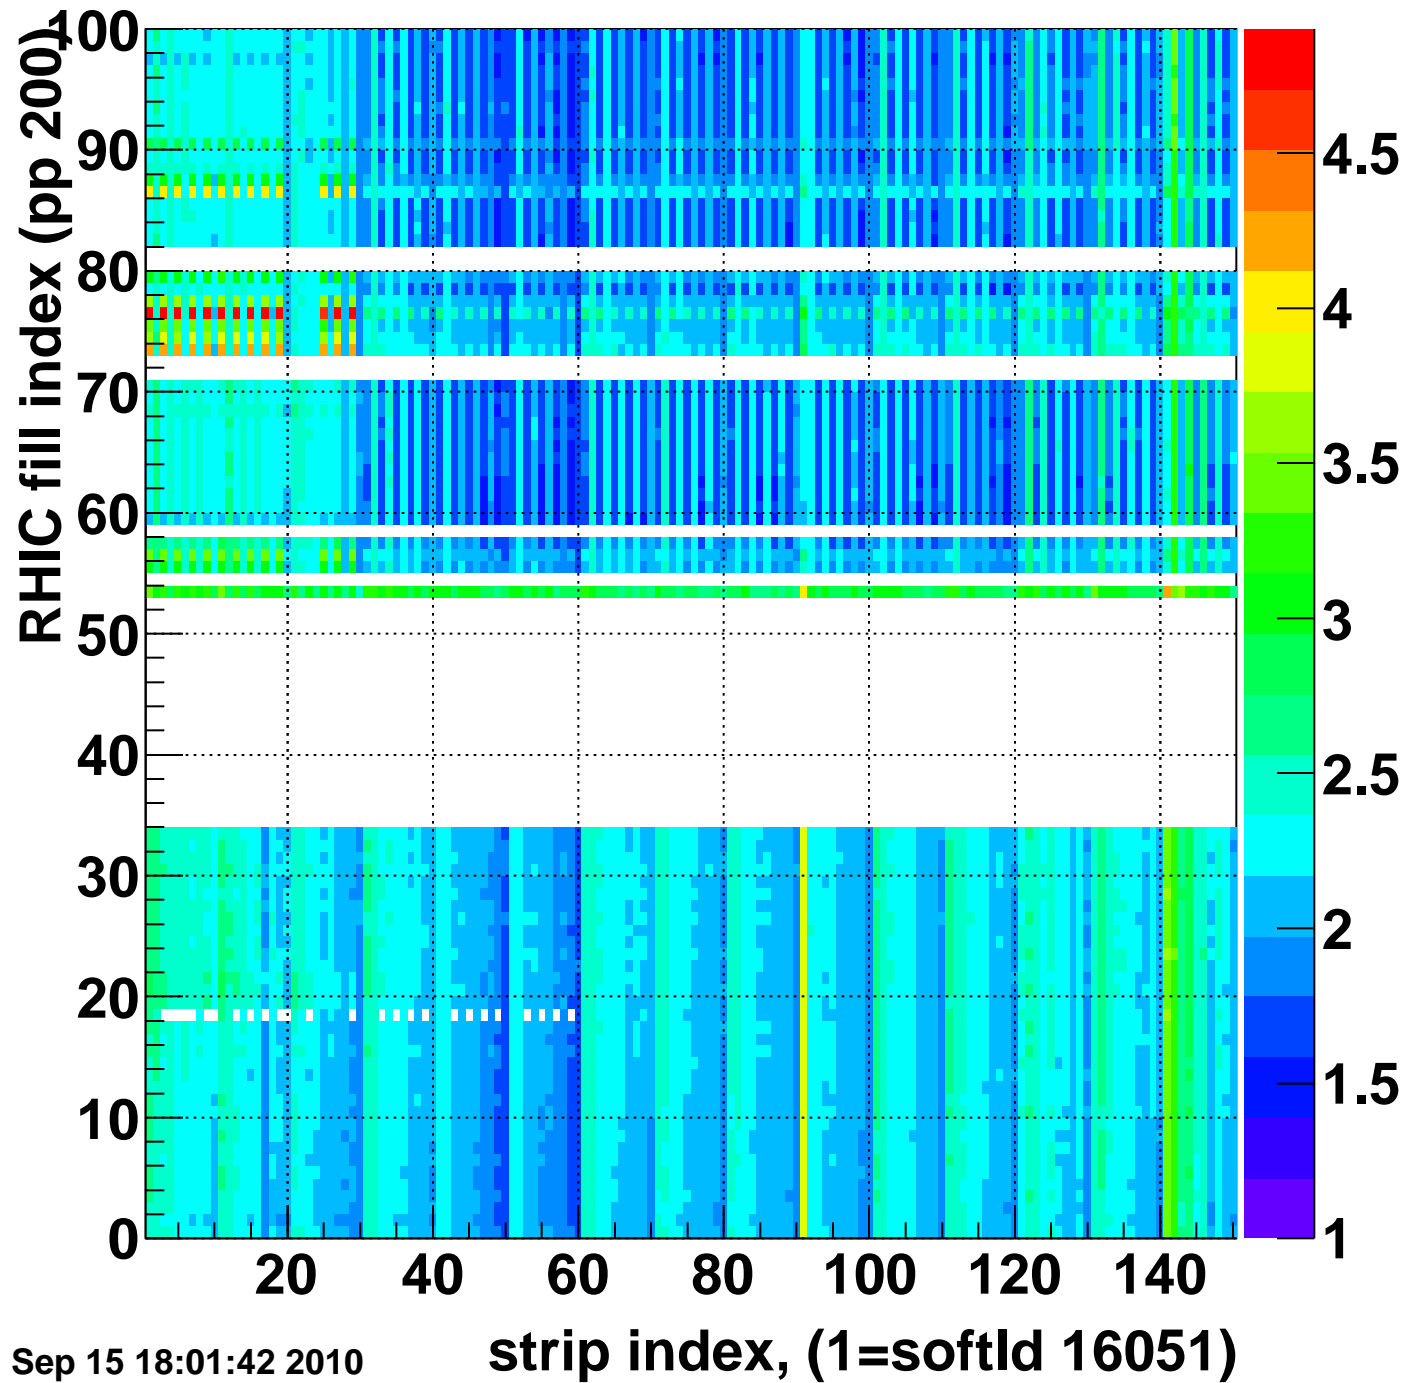

Mpv of ped residuum (ADC), BSMDE mod=108, good strips

Entries 415

Rms of ped residuum (ADC), BSMDE mod=108, good strips

Entries 10743

Wed Sep 15 18:01:42 2010

Bad strips (color=error bits), BSMDE mod=108

Entries 4257

Wed Sep 15 18:01:42 2010

Rms of ped residuum (ADC), BSMDP mod=108, good strips

Entries 11224

Wed Sep 15 18:01:42 2010

Bad strips (color=error bits), BSMDE mod=108

Entries 3776

Wed Sep 15 18:01:42 2010