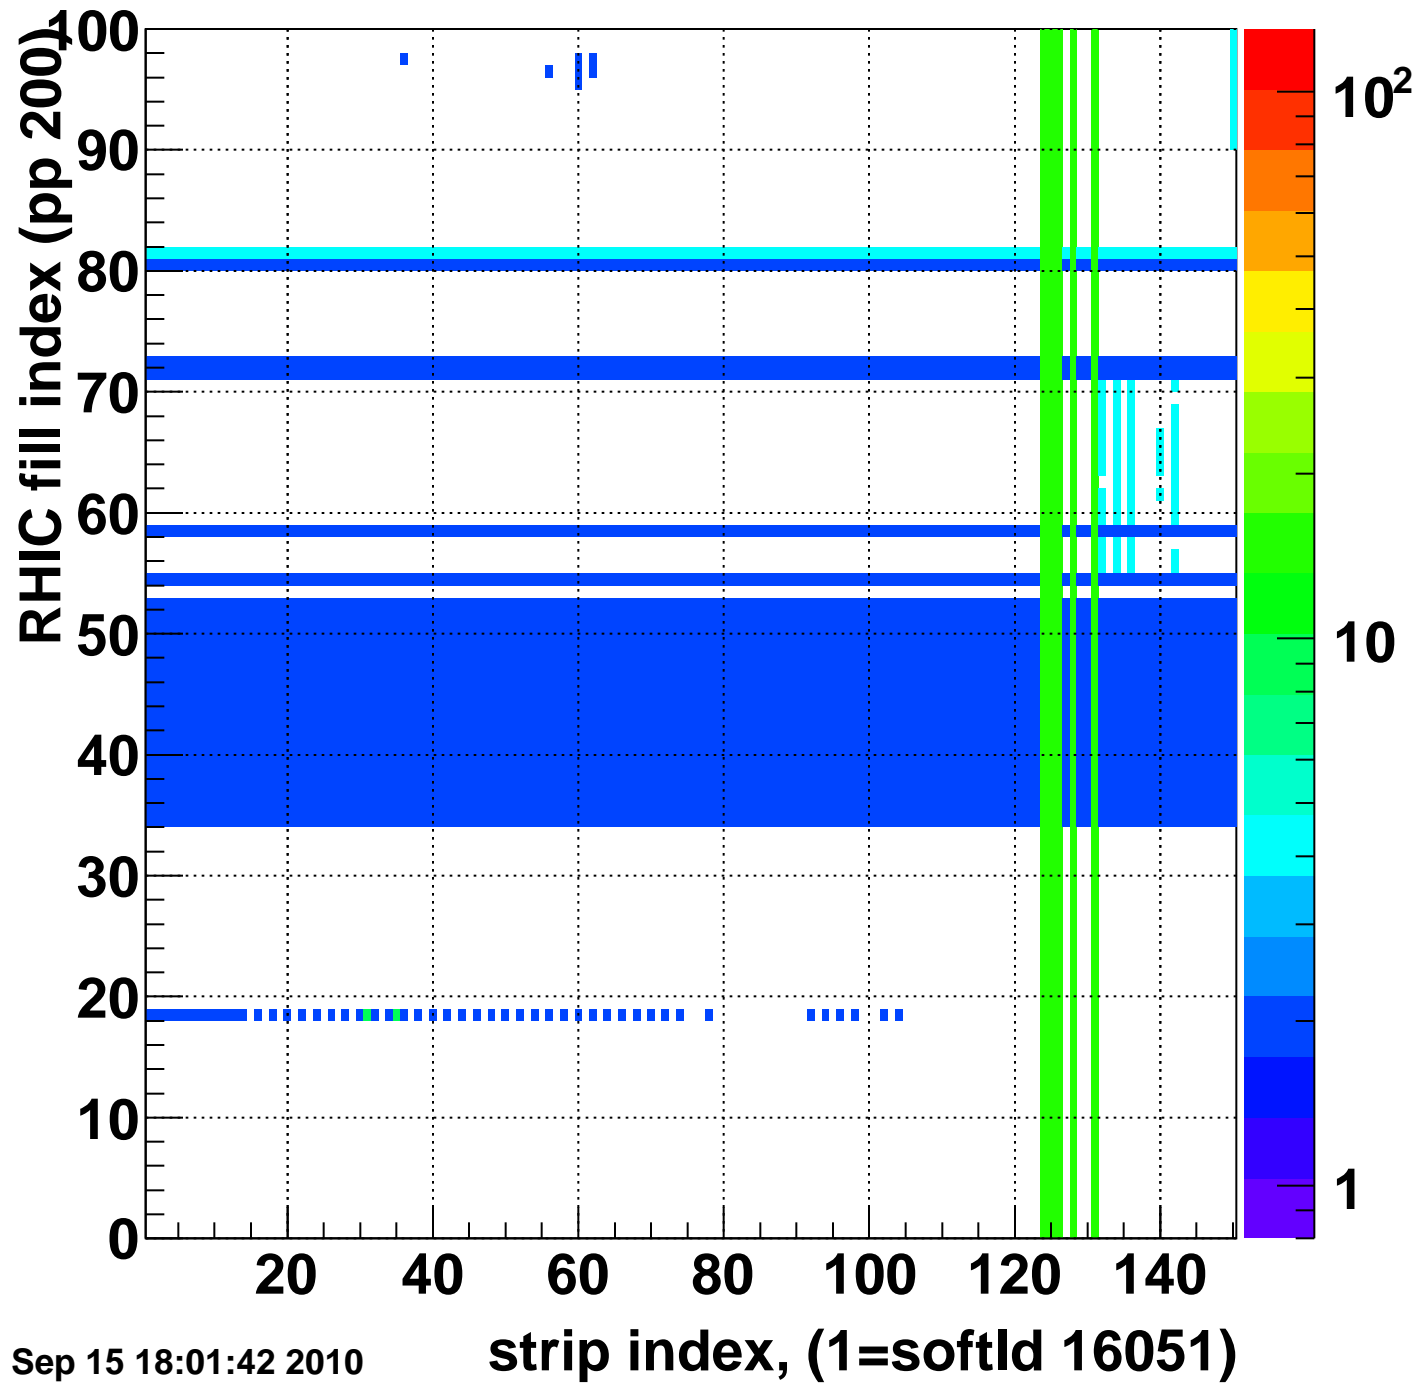

Mpv of ped residuum (ADC), BSMDE mod=108, good strips

Entries 415

Rms of ped residuum (ADC), BSMDE mod=108, good strips

Entries 10743

Wed Sep 15 18:01:42 2010

Bad strips (color=error bits), BSMDE mod=108

Entries 4257

Wed Sep 15 18:01:42 2010

Rms of ped residuum (ADC), BSMDP mod=108, good strips

Entries 11224

Wed Sep 15 18:01:42 2010

Bad strips (color=error bits), BSMDE mod=108

Entries 3776

Wed Sep 15 18:01:42 2010