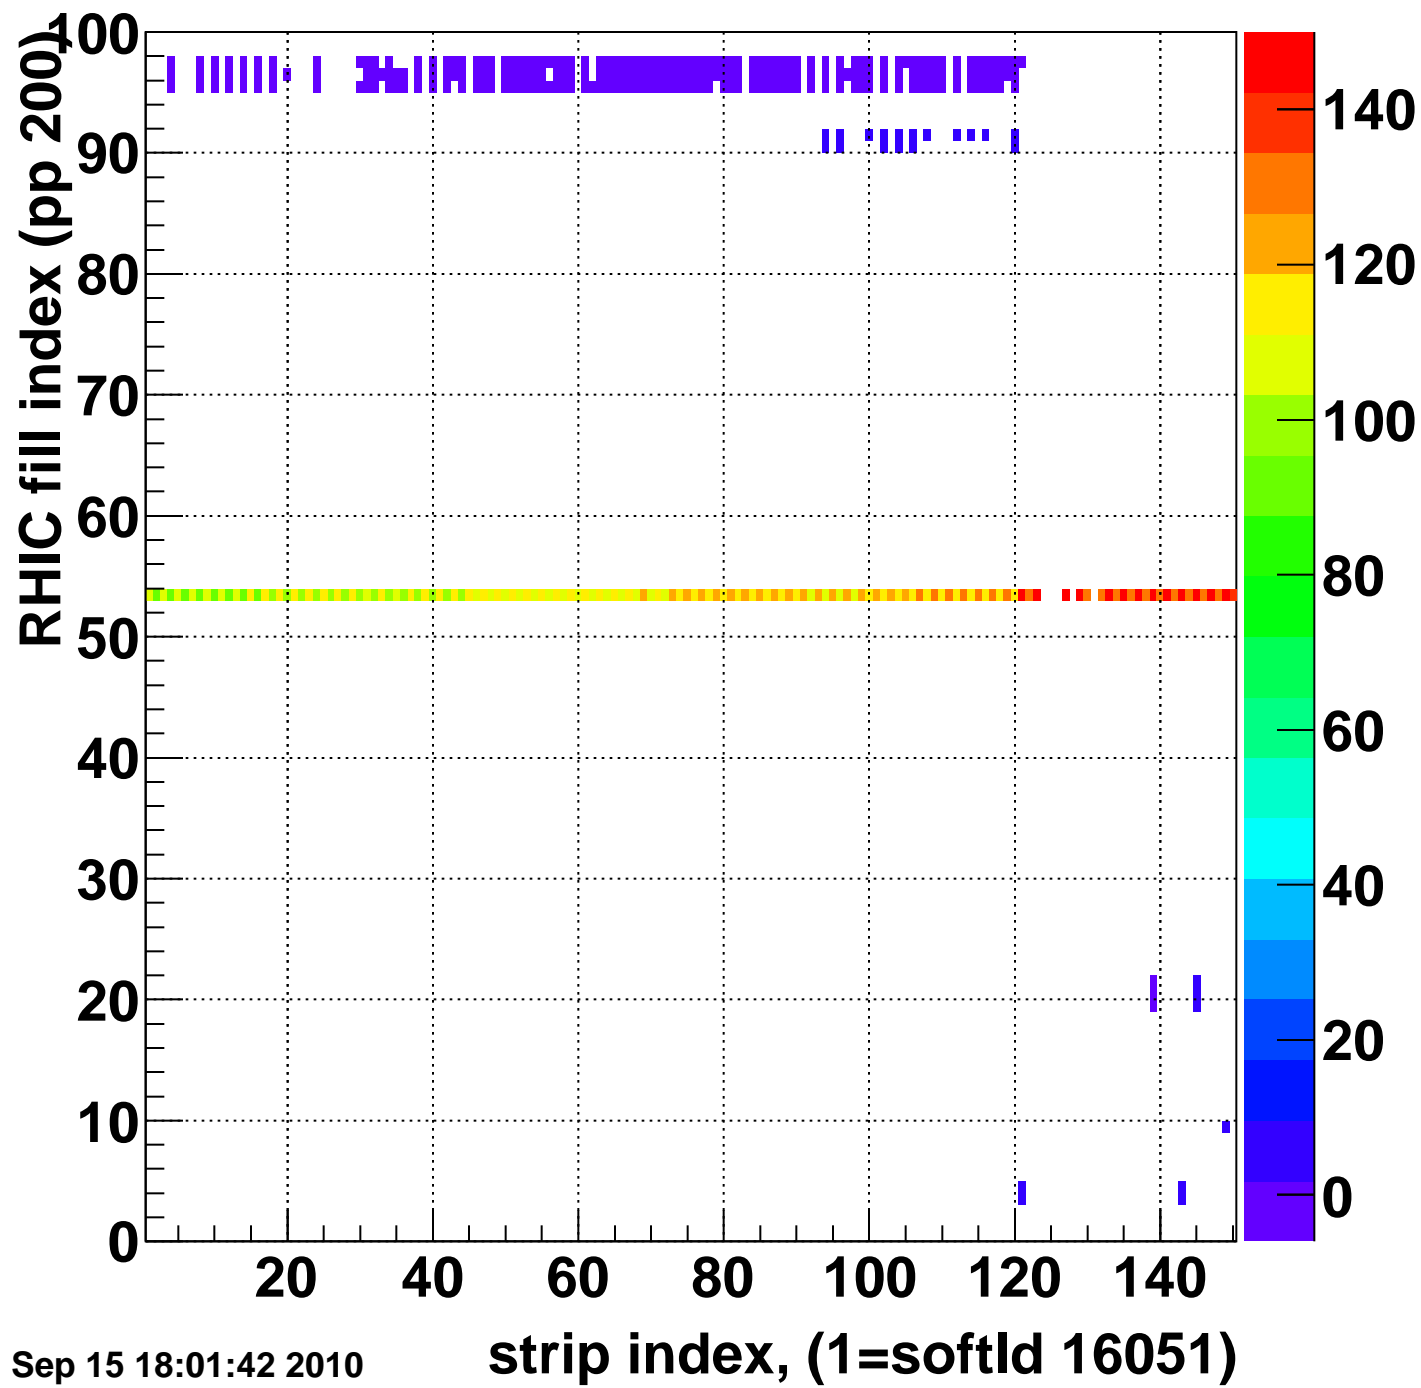

Mpv of ped residuum (ADC), BSMDE mod=108, good strips

Entries 415

Rms of ped residuum (ADC), BSMDE mod=108, good strips

Entries 10743

Wed Sep 15 18:01:42 2010

Bad strips (color=error bits), BSMDE mod=108

Entries 4257

Wed Sep 15 18:01:42 2010

Rms of ped residuum (ADC), BSMDP mod=108, good strips

Entries 11224

Wed Sep 15 18:01:42 2010

Bad strips (color=error bits), BSMDE mod=108

Entries 3776

Wed Sep 15 18:01:42 2010