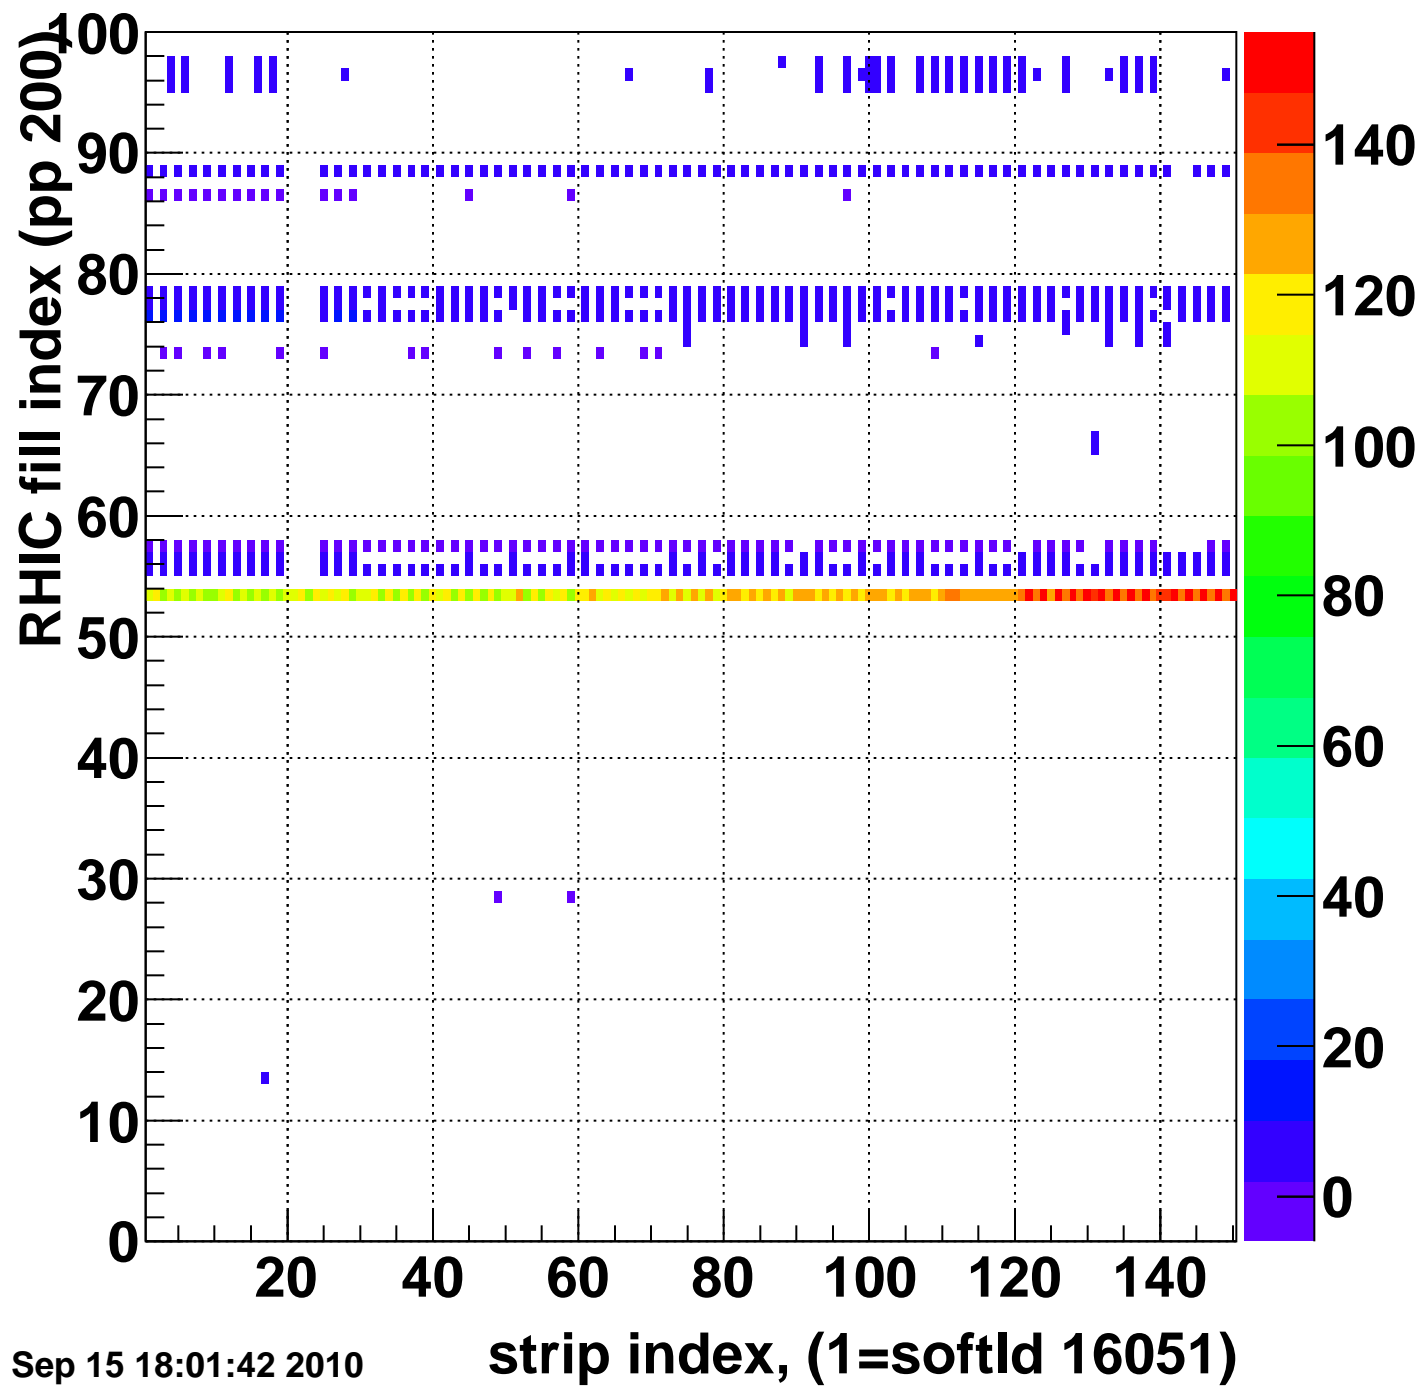

Mpv of ped residuum (ADC), BSMDE mod=108, good strips

Entries 415

Rms of ped residuum (ADC), BSMDE mod=108, good strips

Entries 10743

Wed Sep 15 18:01:42 2010

Bad strips (color=error bits), BSMDE mod=108

Entries 4257

Wed Sep 15 18:01:42 2010

Rms of ped residuum (ADC), BSMDP mod=108, good strips

Entries 11224

Wed Sep 15 18:01:42 2010

Bad strips (color=error bits), BSMDE mod=108

Entries 3776

Wed Sep 15 18:01:42 2010