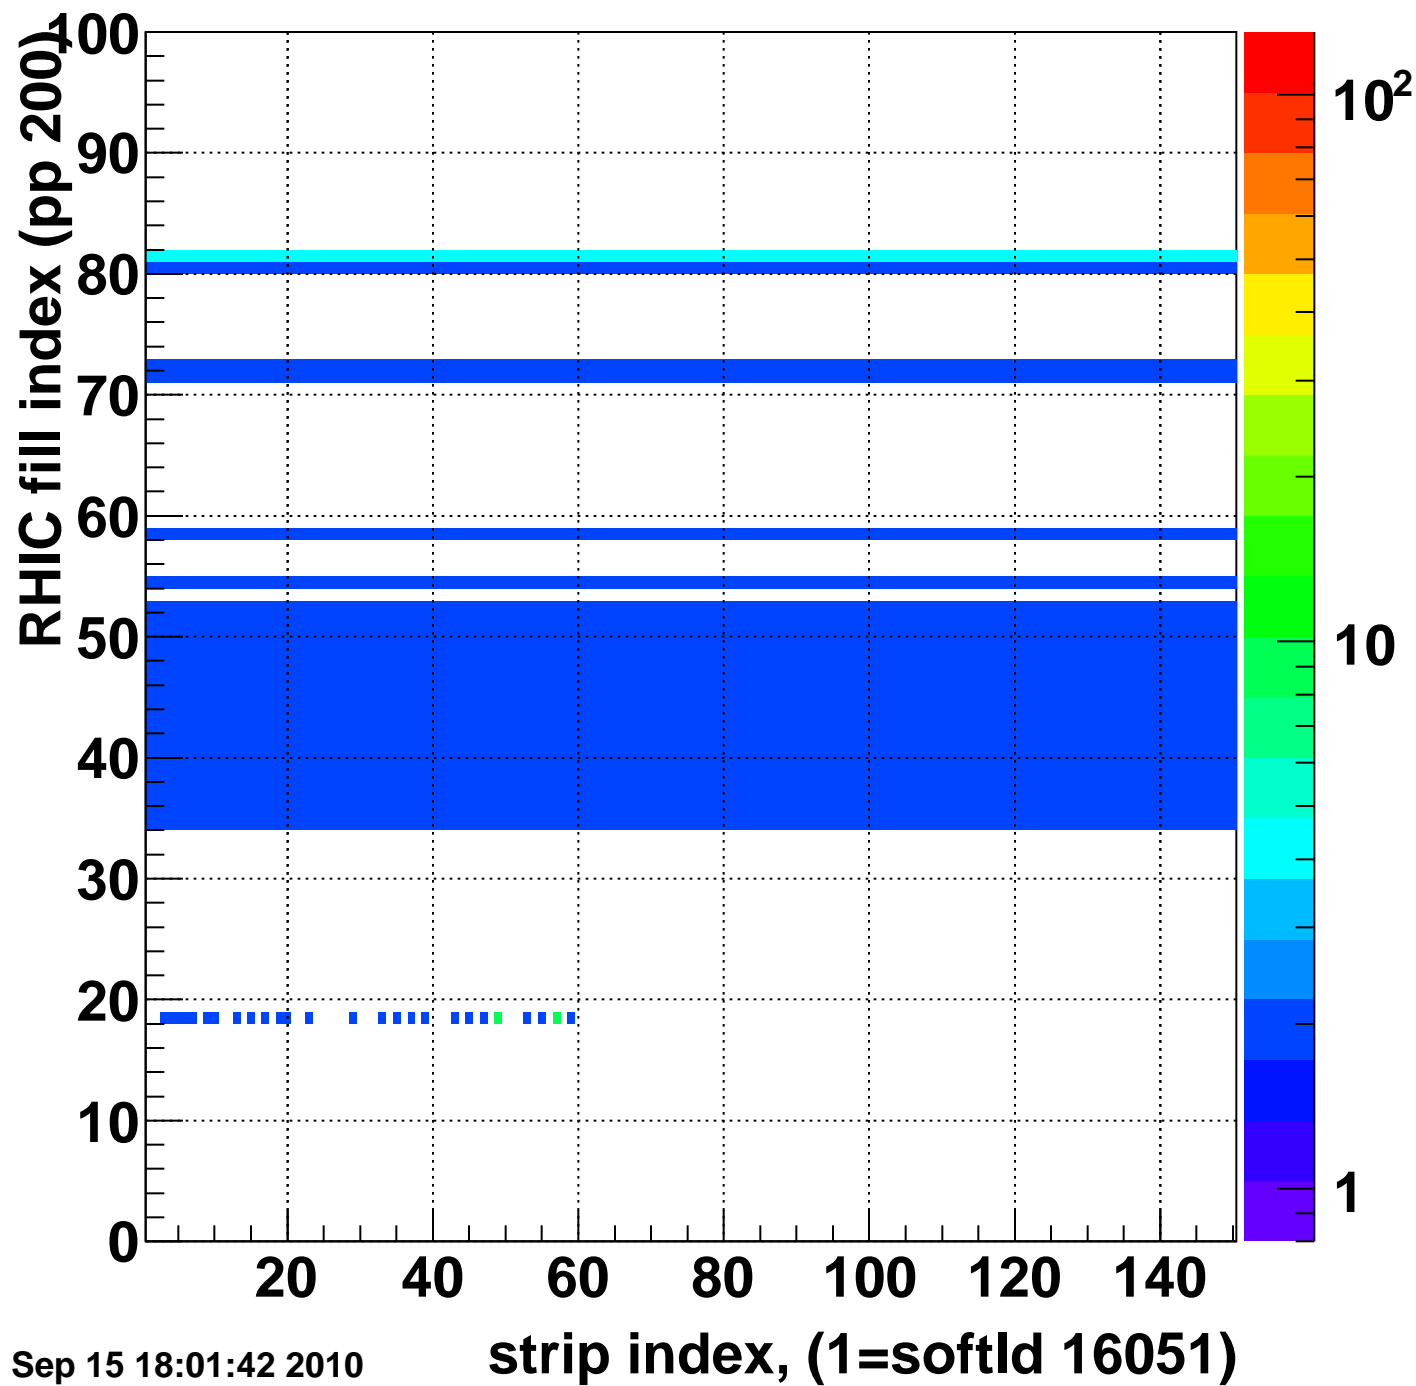

Mpv of ped residuum (ADC), BSMDE mod=108, good strips

Entries 415

Rms of ped residuum (ADC), BSMDE mod=108, good strips

Entries 10743

Wed Sep 15 18:01:42 2010

Bad strips (color=error bits), BSMDE mod=108

Entries 4257

Wed Sep 15 18:01:42 2010

Rms of ped residuum (ADC), BSMDP mod=108, good strips

Entries 11224

Wed Sep 15 18:01:42 2010

Bad strips (color=error bits), BSMDE mod=108

Entries 3776

Wed Sep 15 18:01:42 2010