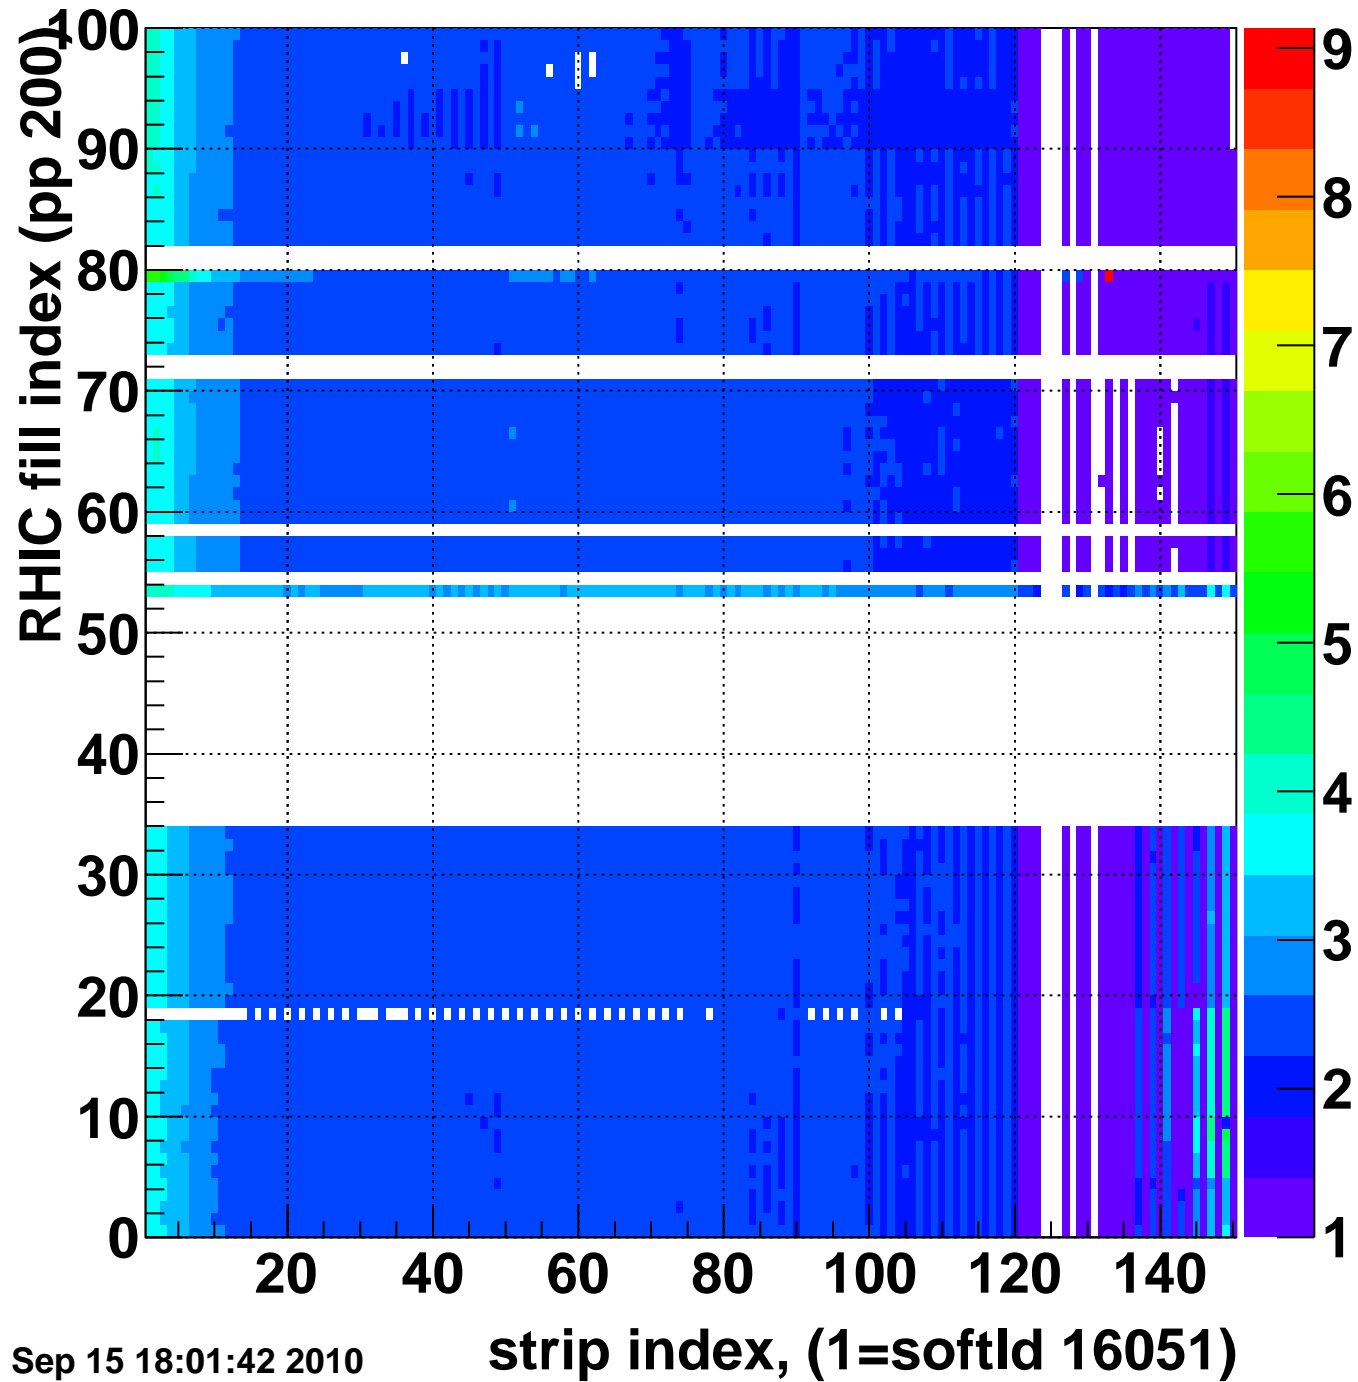

Mpv of ped residuum (ADC), BSMDE mod=108, good strips

Entries 415

Rms of ped residuum (ADC), BSMDE mod=108, good strips

Entries 10743

Wed Sep 15 18:01:42 2010

Bad strips (color=error bits), BSMDE mod=108

Entries 4257

Wed Sep 15 18:01:42 2010

Rms of ped residuum (ADC), BSMDP mod=108, good strips

Entries 11224

Wed Sep 15 18:01:42 2010

Bad strips (color=error bits), BSMDE mod=108

Entries 3776

Wed Sep 15 18:01:42 2010